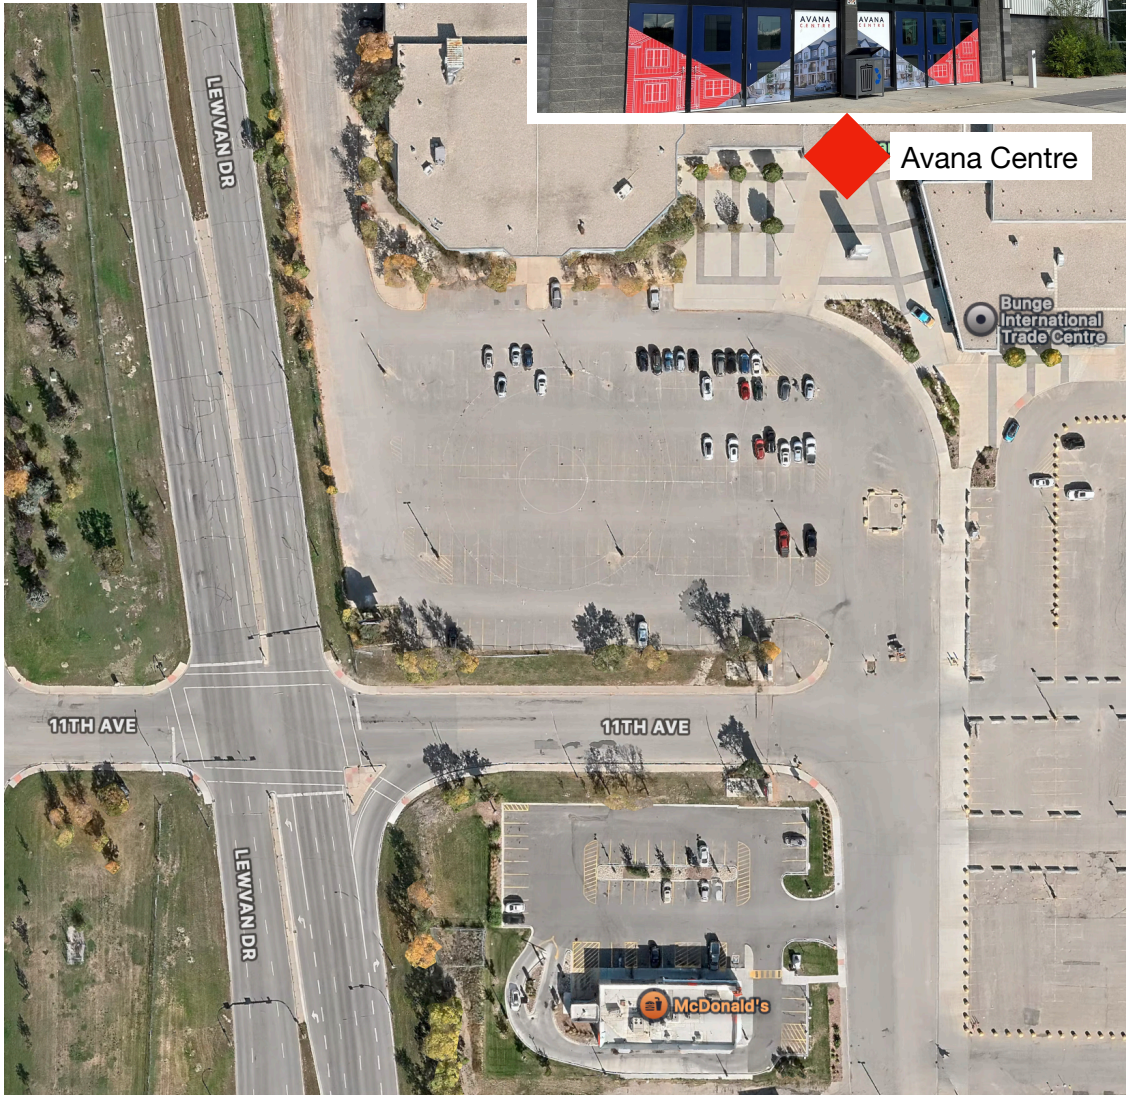

## Getting Here

Not familiar with Regina or the Queen City Pickleball Hub? Here are some suggestions to help you find your way. If you plan on using a navigation app to get to the tournament, you may find the address of the Queen City Pickleball Hub listed as 1700 Elphinstone Street. This is a street address for the REAL District. Many players find it most convenient to get to the QCPH by entering the REAL District using the 11th Avenue Entrance at its intersection with Lewvan Drive. The QCPH is accessed through the Avana Centre, which you'll see on your left as you enter the REAL grounds. Free public parking is available. After entering the Avana Centre, volunteers will be waiting to direct you to the registration area. You're here — welcome to the provincials!