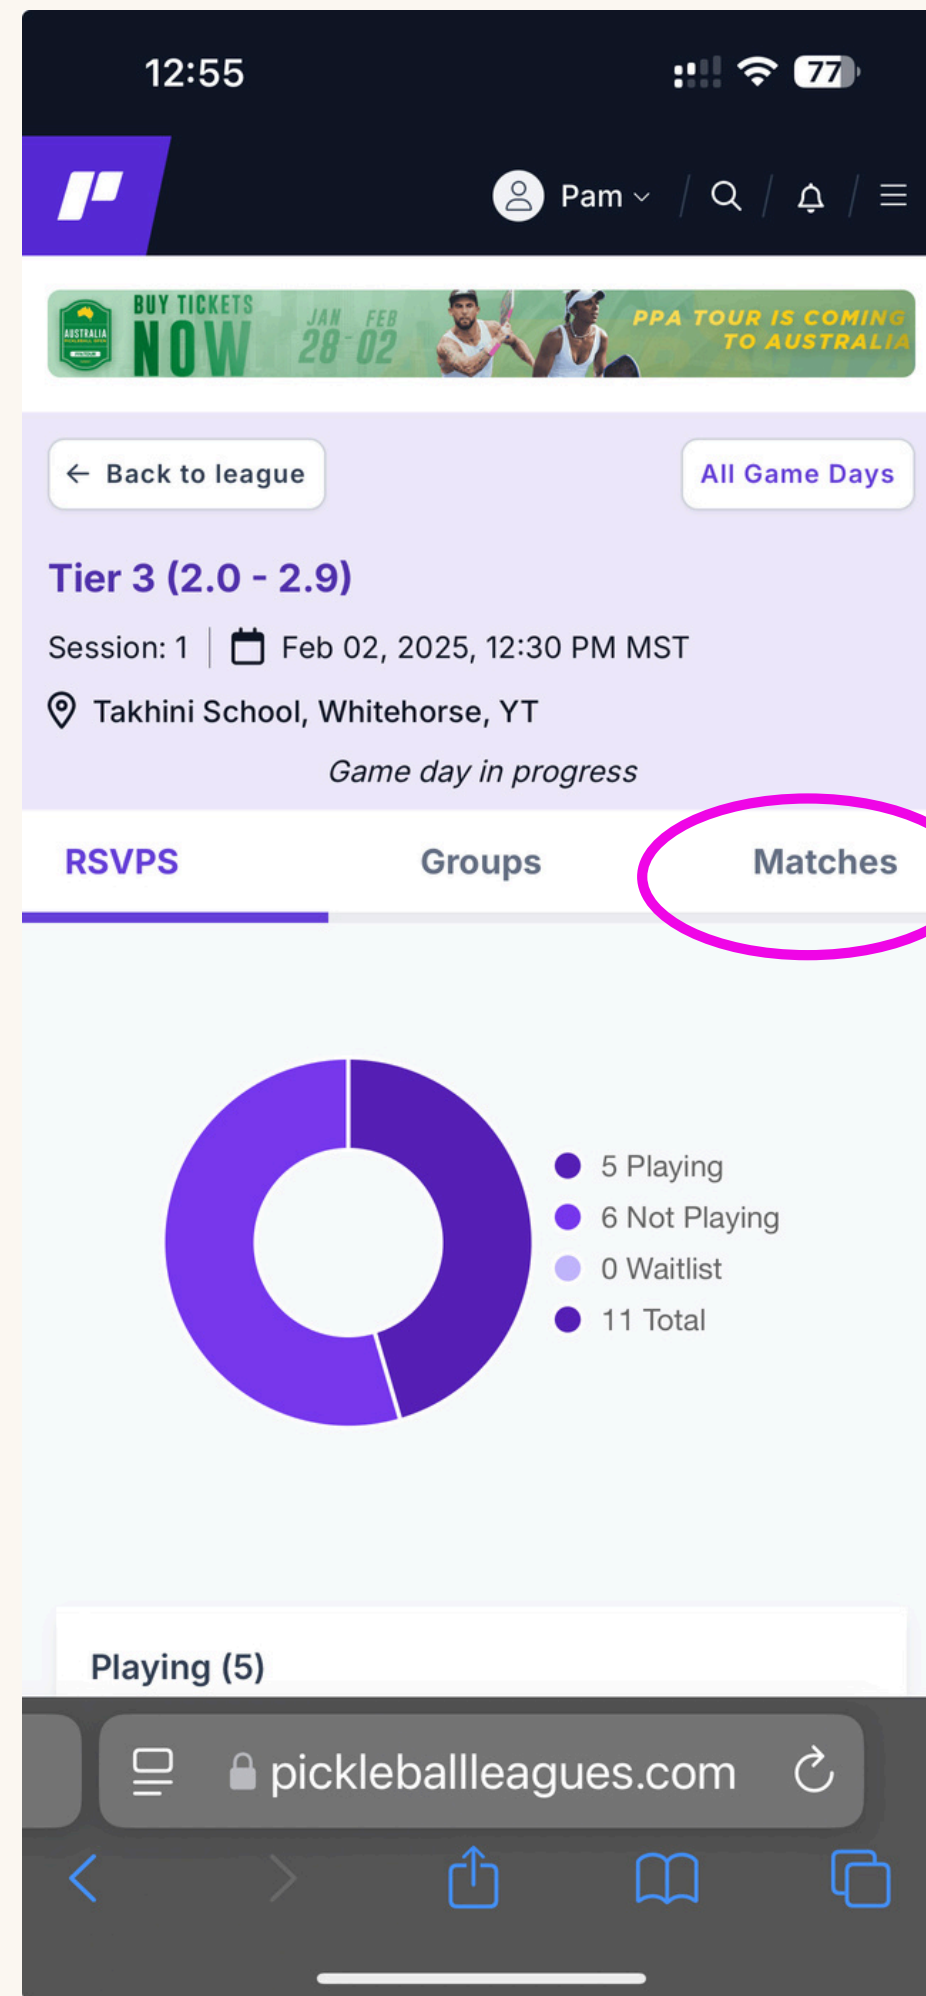

# Login to Pickleball.com and go to My Pickleball.

Select your  
Tier

Click on 'Current  
Game Day'.

# Matches Tab

In this screen, you'll see the groups of members you'll be playing with and what score you'll be playing to.