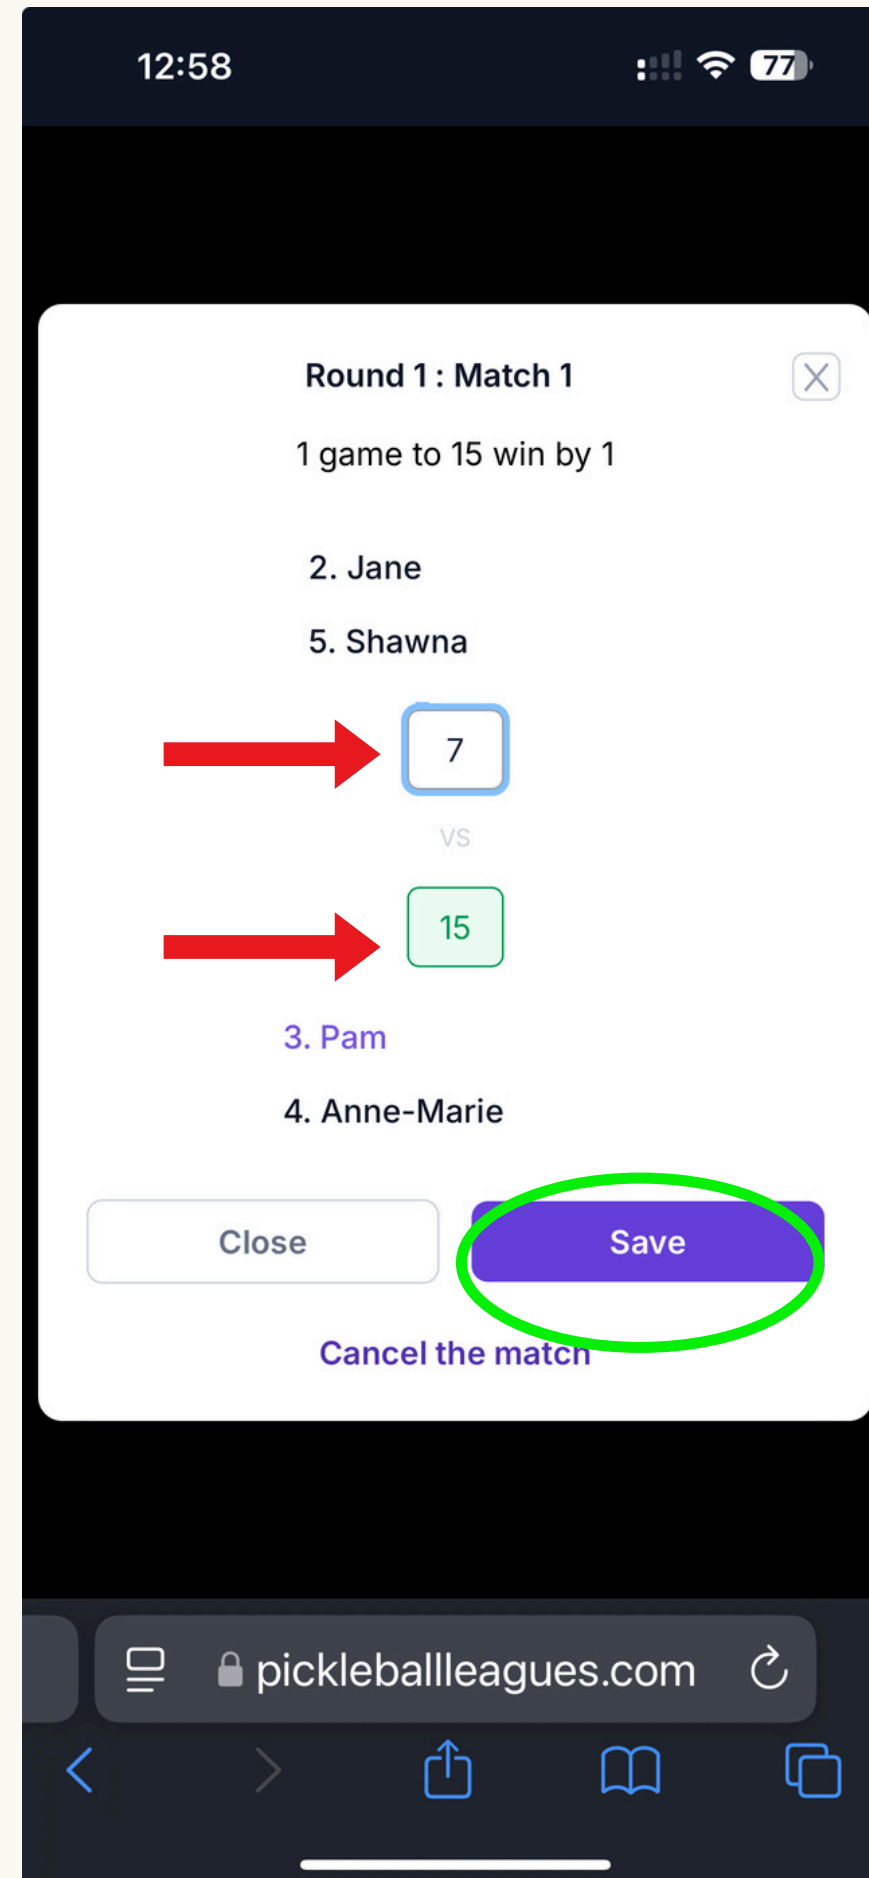

Scoring

Enter the scores. Ensure you played to the correct match end point and that each score corresponds to the correct players. If you did not finish the match, you do not enter a score.