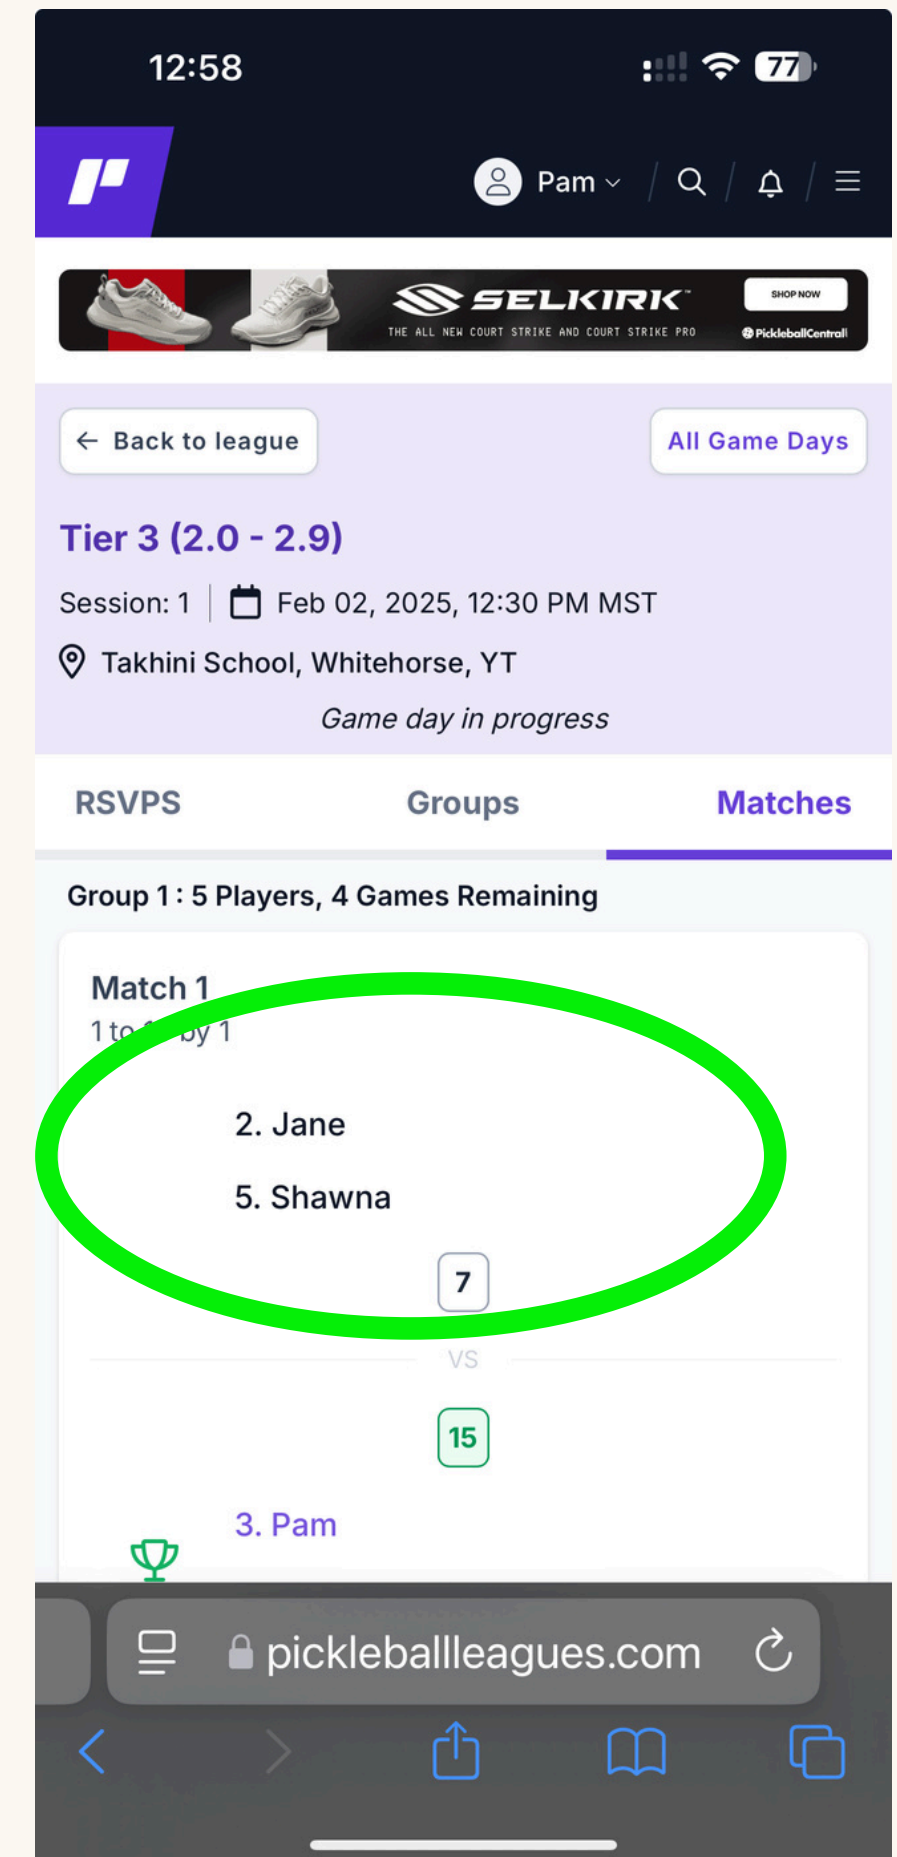

Scoring

Enter the scores. Ensure you played to the correct match end point and that each score corresponds to the correct players. If you did not finish the match, you do not enter a score.