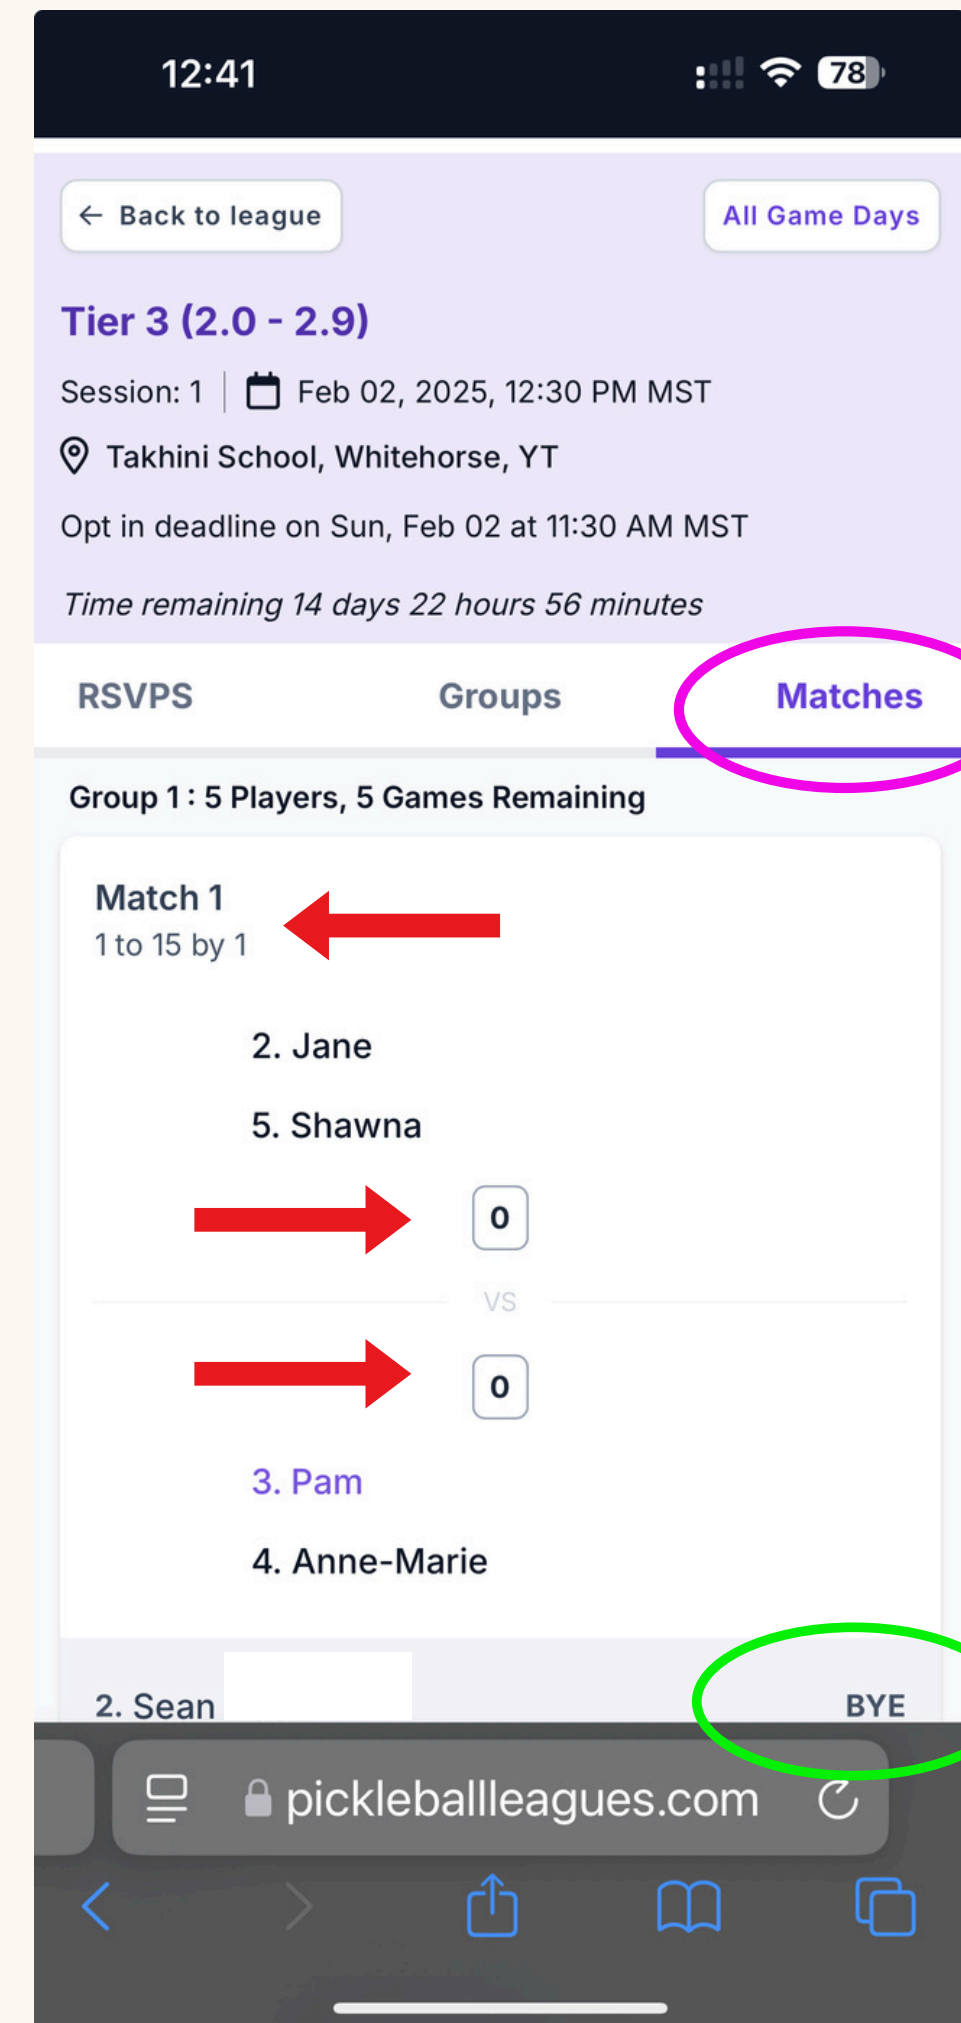

# Login to Pickleball.com and go to My Pickleball.

Select your  
Tier

Click on 'Current  
Game Day'.

# Matches Tab

In this screen, you'll see the groups of members you'll be playing with and what score you'll be playing to.