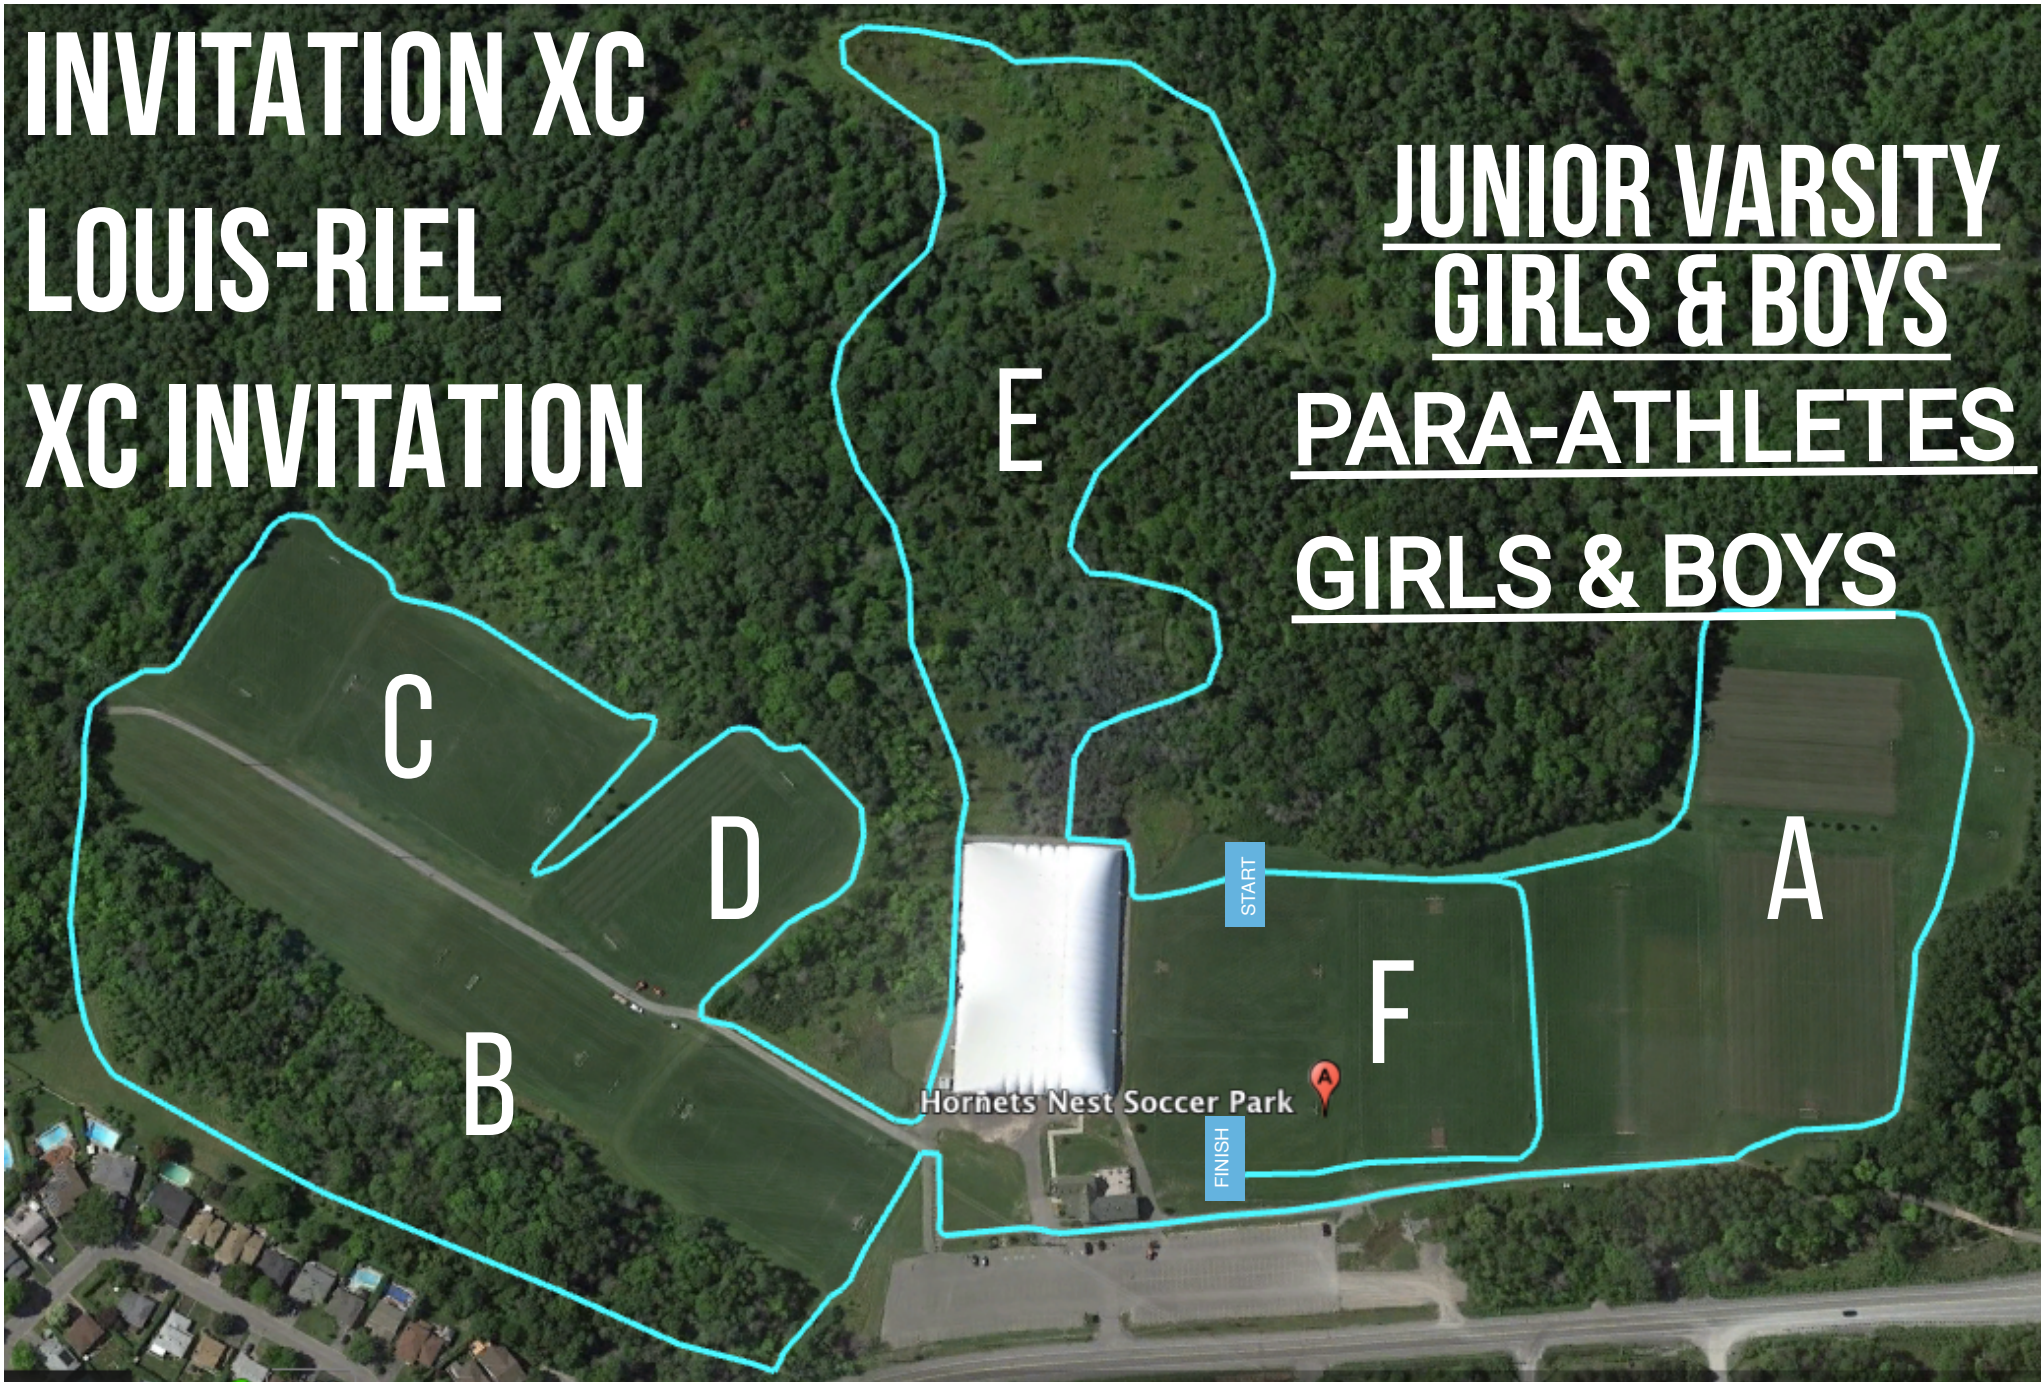

INVITATION XC LOUIS-RIEL XC INVITATION

COURSE: START - A - B - C - D - F - FINISH

TOTAL DISTANCE: 2970M

**INVITATION XC
LOUIS-RIEL
XC INVITATION**

**JUNIOR VARSITY
GIRLS & BOYS
PARA-ATHLETES
GIRLS & BOYS**

COURSE: START - A - B - C - D - E - F - FINISH

TOTAL DISTANCE: 3920M

INVITATION XC LOUIS-RIEL XC INVITATION

COURSE : START - A - G - B - C - D - E - F - FINISH

TOTAL DISTANCE: 5965M