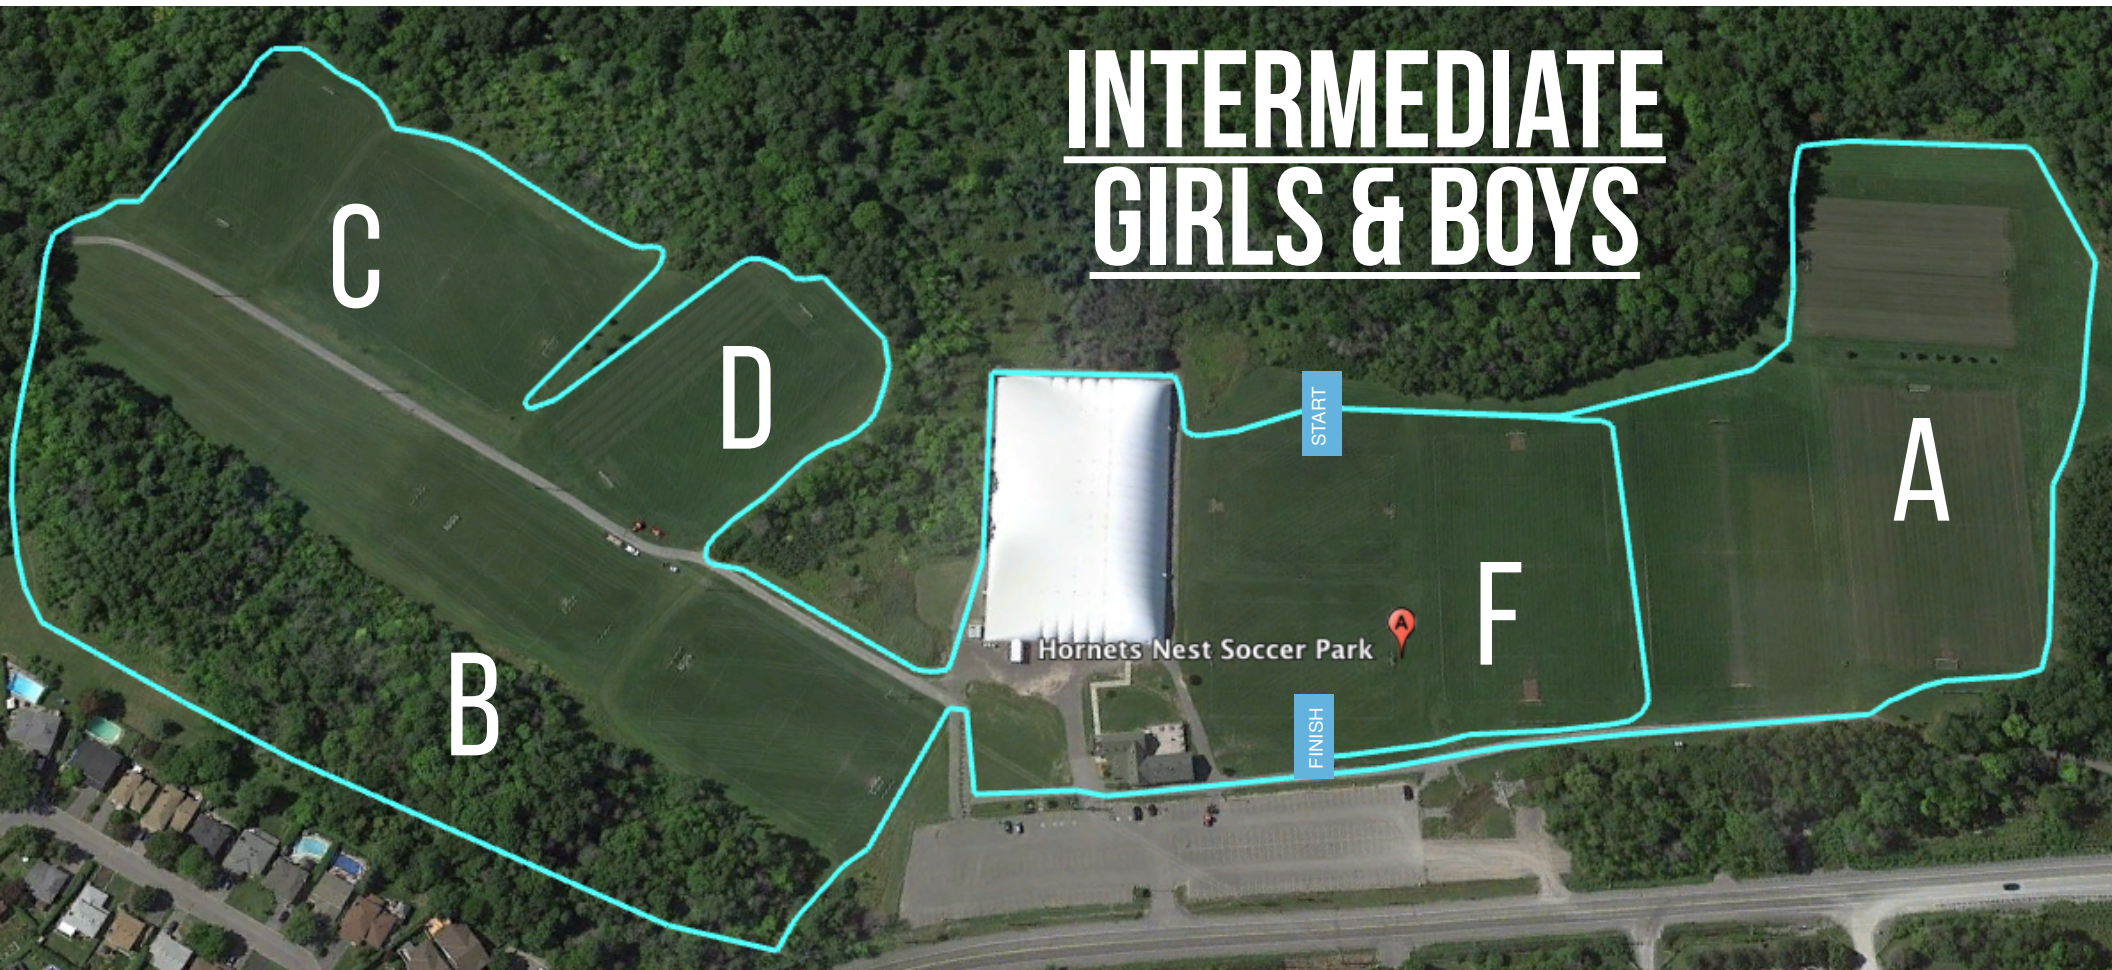

INVITATION XC LOUIS-RIEL XC INVITATION

COURSE: START - A - B - C - D - F - FINISH

TOTAL DISTANCE: 2970M

**INVITATION XC
LOUIS-RIEL
XC INVITATION**

**JUNIOR VARSITY
GIRLS & BOYS
PARA-ATHLETES
GIRLS & BOYS**

COURSE: START - A - B - C - D - E - F - FINISH

TOTAL DISTANCE: 3920M

INVITATION XC LOUIS-RIEL XC INVITATION

COURSE : START - A - G - B - C - D - E - F - FINISH

TOTAL DISTANCE: 5965M