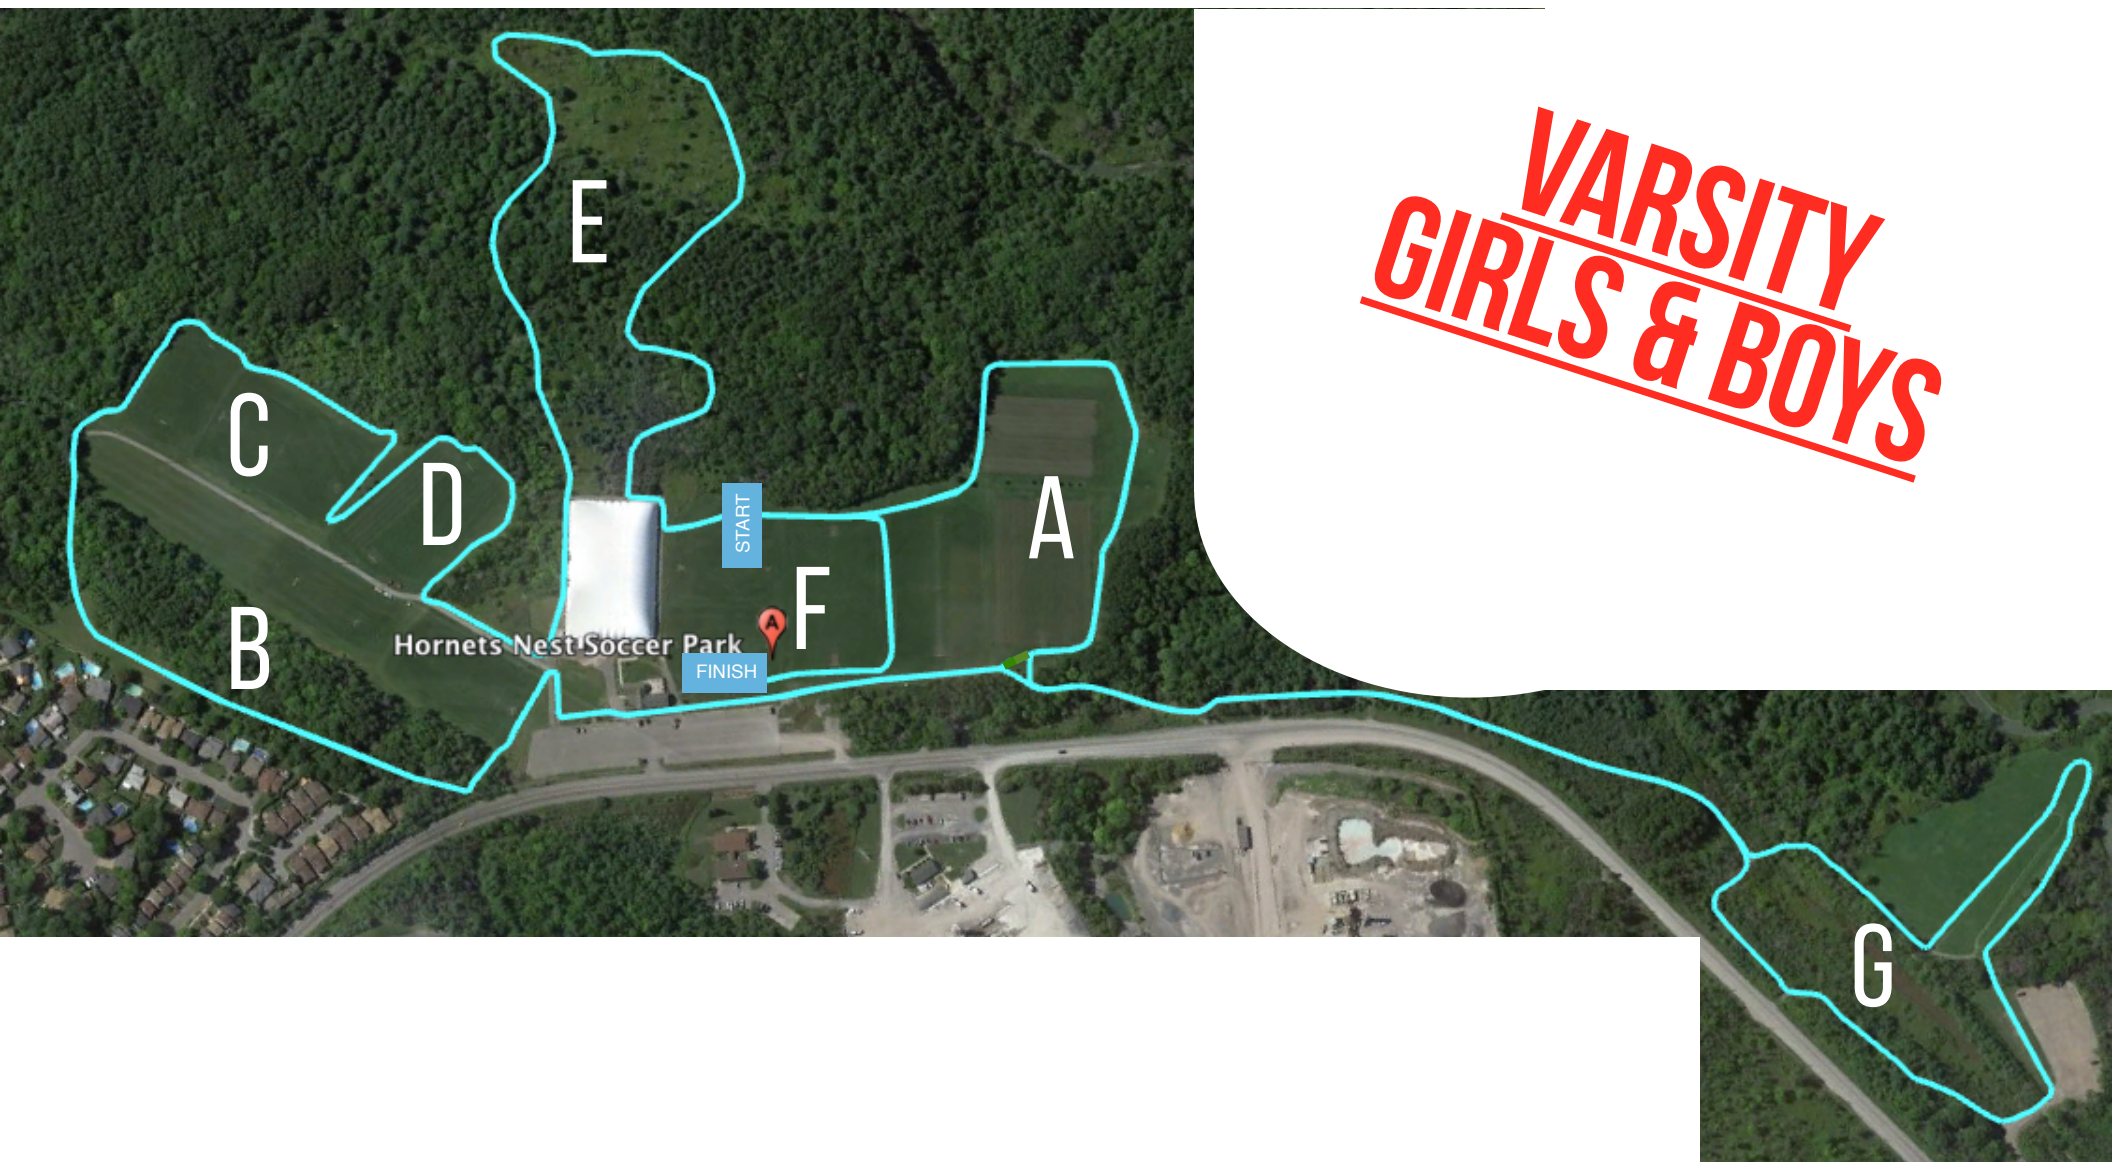

INVITATION XC LOUIS-RIEL XC INVITATION

COURSE: START - A - B - C - D - F - FINISH

TOTAL DISTANCE: 2970M

**INVITATION XC
LOUIS-RIEL
XC INVITATION**

**JUNIOR VARSITY
GIRLS & BOYS
PARA-ATHLETES
GIRLS & BOYS**

COURSE: START - A - B - C - D - E - F - FINISH

TOTAL DISTANCE: 3920M

INVITATION XC LOUIS-RIEL XC INVITATION

COURSE : START - A - G - B - C - D - E - F - FINISH

TOTAL DISTANCE: 5965M