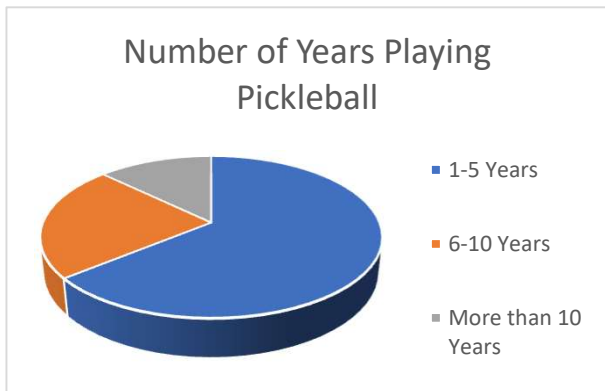

Summer Schedule Survey 2024

64.1% playing 1-5 years
23.1% playing 6-10 years
12.8% more than 10 years

56.4% play recreationally
10.3% play competitively
33.3% play both

100% support the same schedule as last summer

76.9% support dividing the court by players ability

69.2% support a challenge court

38.5% are interested in a summer ladder