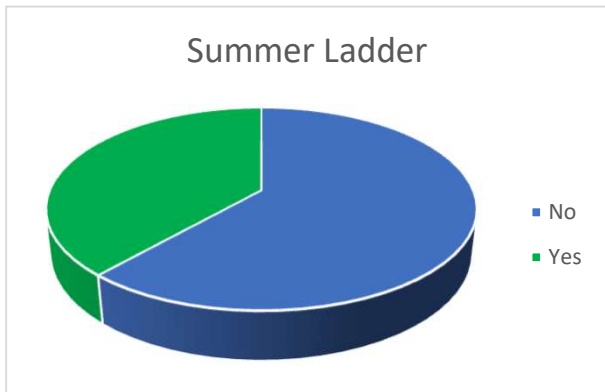

Summer Schedule Survey 2024

64.1% playing 1-5 years
23.1% playing 6-10 years
12.8% more than 10 years

56.4% play recreationally
10.3% play competitively
33.3% play both

100% support the same schedule as last summer

76.9% support dividing the court by players ability

69.2% support a challenge court

38.5% are interested in a summer ladder