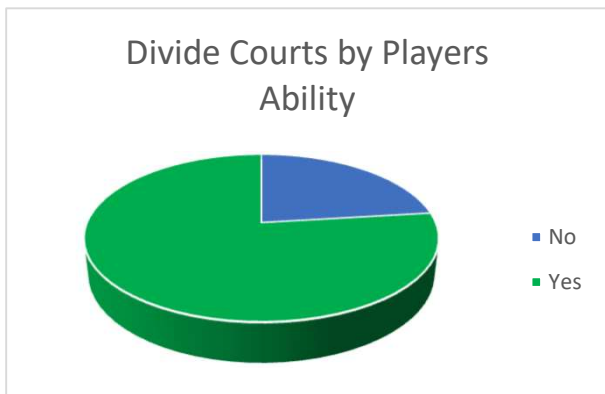

Summer Schedule Survey 2024

64.1% playing 1-5 years
23.1% playing 6-10 years
12.8% more than 10 years

56.4% play recreationally
10.3% play competitively
33.3% play both

100% support the same schedule as last summer

76.9% support dividing the court by players ability

69.2% support a challenge court

38.5% are interested in a summer ladder