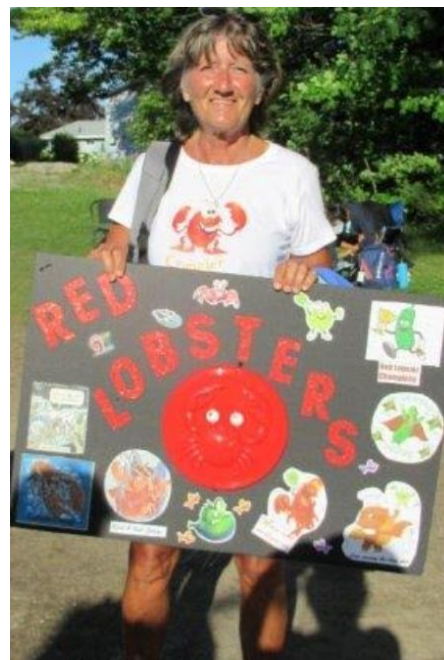

INTERMEDIATE TEAM TOURNAMENT

Our raffle was very successful and we raised $1025! Thank you to everyone who purchased tickets, and to our very generous donors: Grandma's Beach Treats, Wasaga Beach Brewery, Shaka Wasaga Boat Cruise, Free Spirit Tours, The Paint Bar and Wasaga Beach Yoga.

Thank you also to our amazing volunteers who kept the courts running, and listened to Aimee as she bossed you around: Lorraine Laforet, Clare Carter, Debbie Titus, Calvin Renwick, Christine Hubley, Jackie Rodrigues, Nancy Carlucci, and Linda Vandernokke.