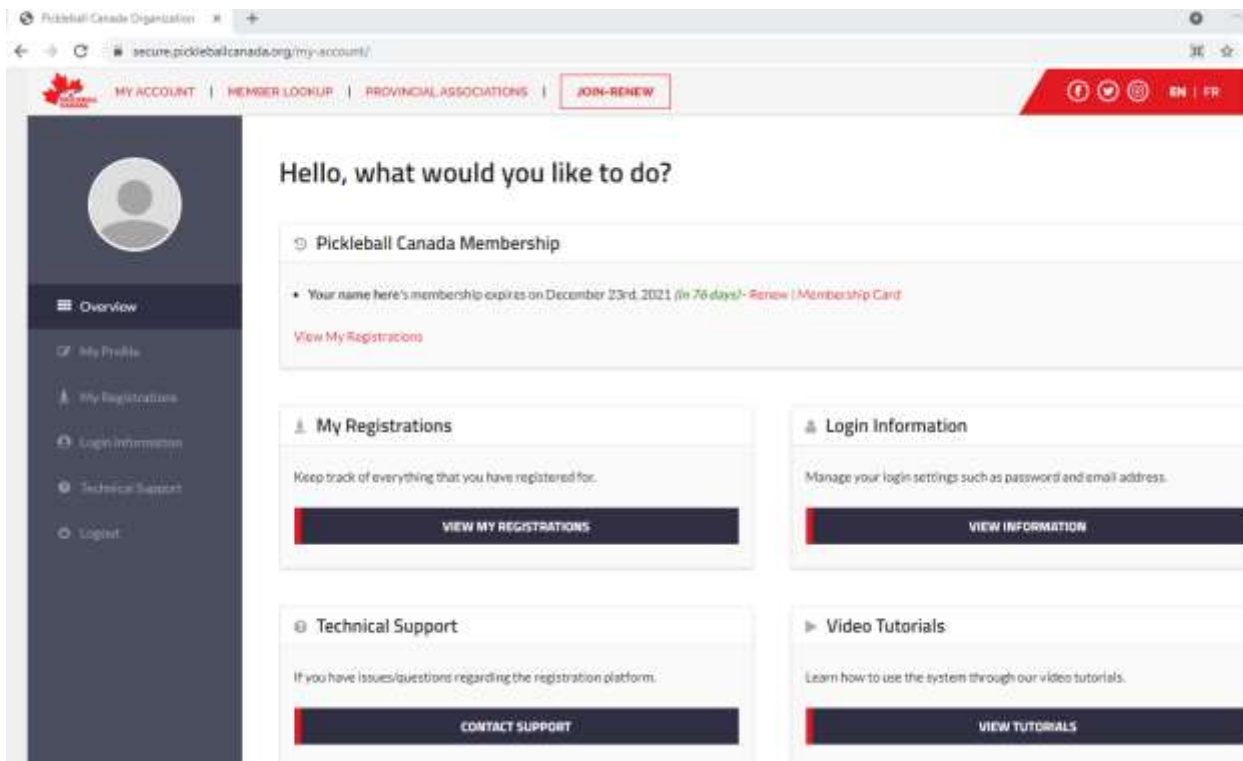

Enter your email and password and click login

Member Login

Email

Password - [Forgot?](#)

LOGIN

You will be brought to your account page:

<https://secure.pickleballcanada.org/my-account/>

Printing Membership Card