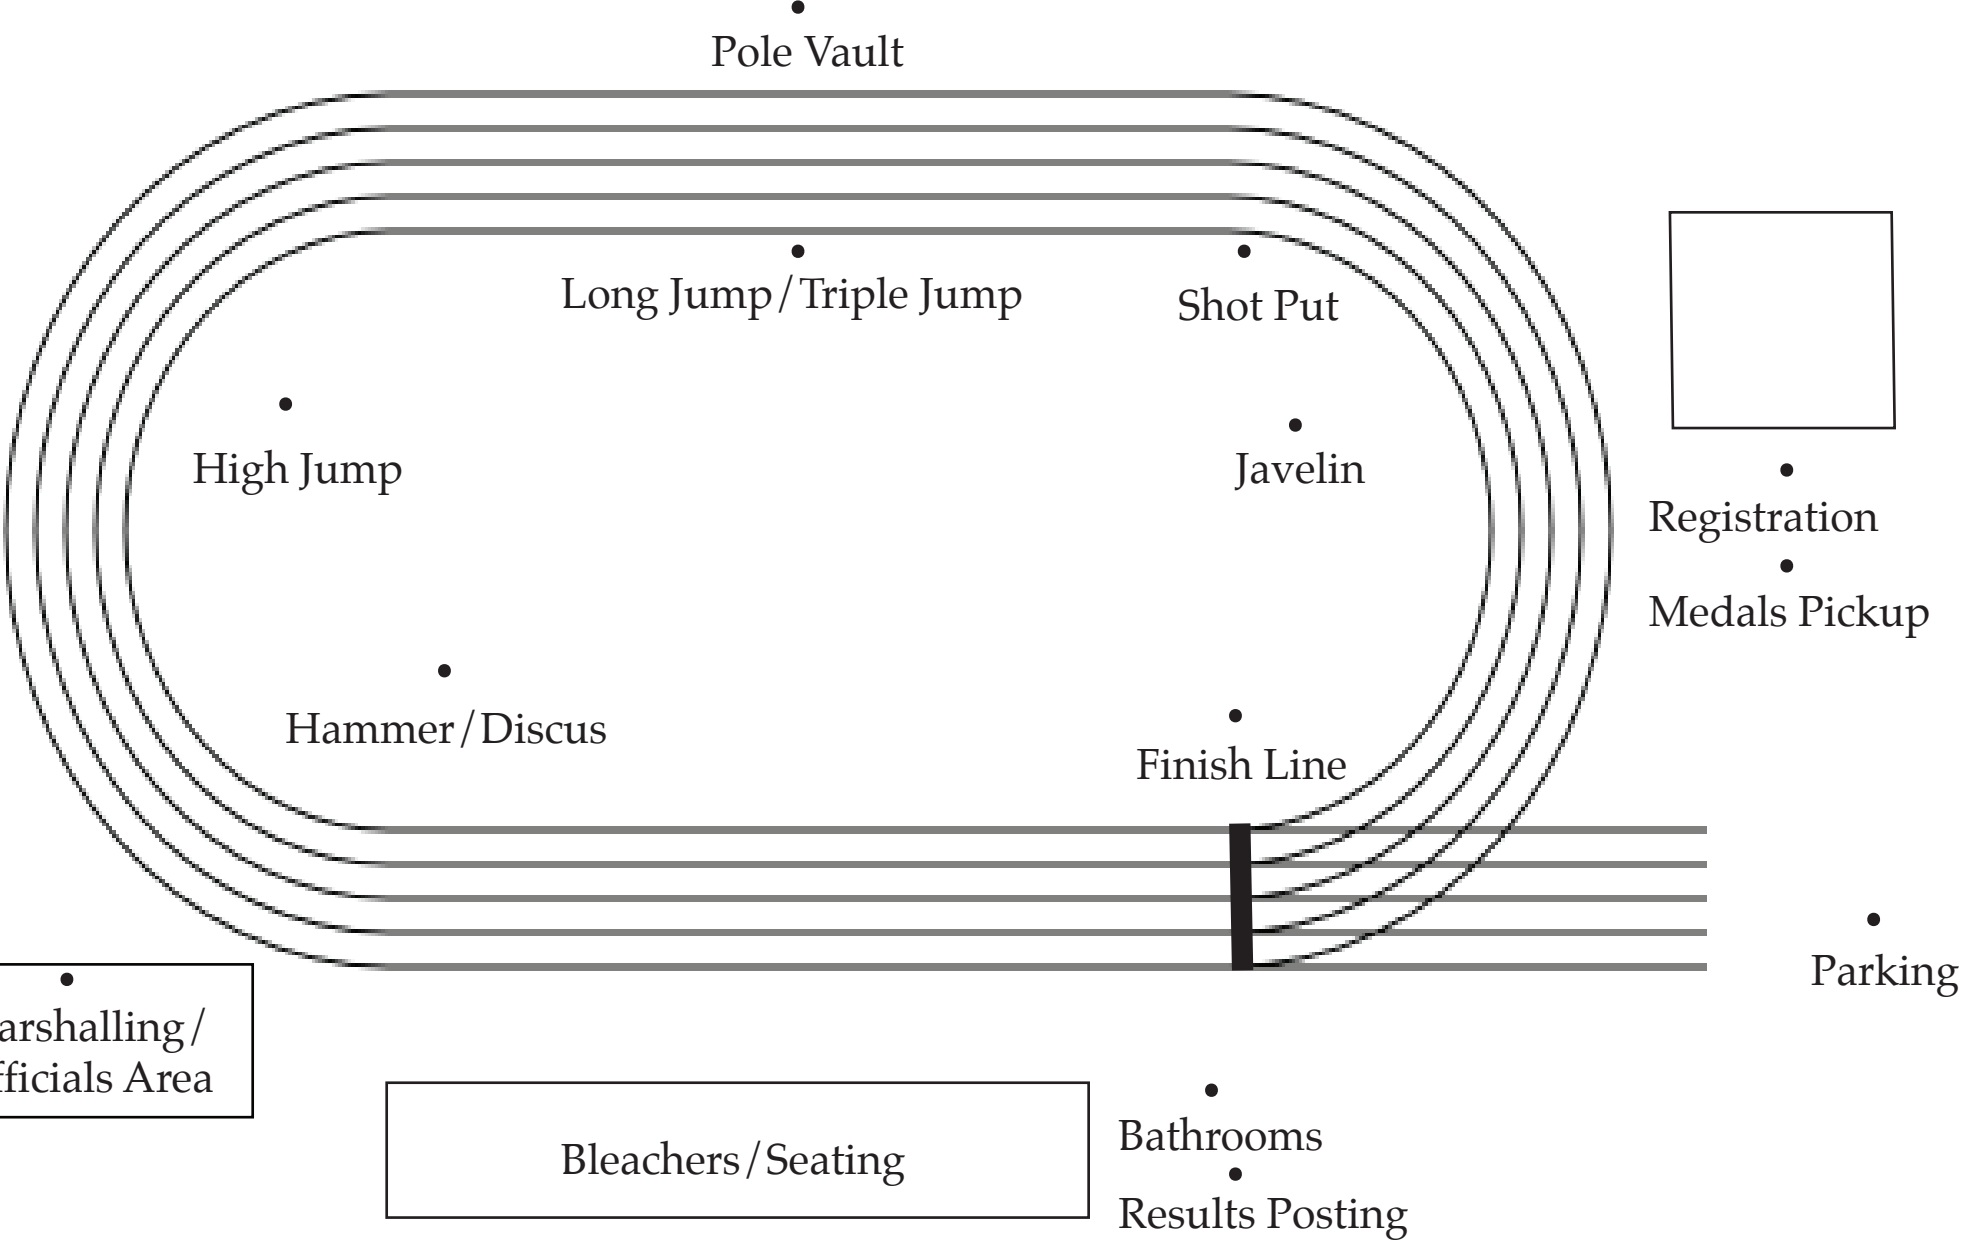

Atlantic Track and Field Championships - Map of Beazley Field

Pole Vault

Long Jump/Triple Jump

Shot Put

High Jump

Javelin

Hammer/Discus

Finish Line

Marshalling/
Officials Area

Bleachers/Seating

Bathrooms

Results Posting

Registration

Medals Pickup

Parking