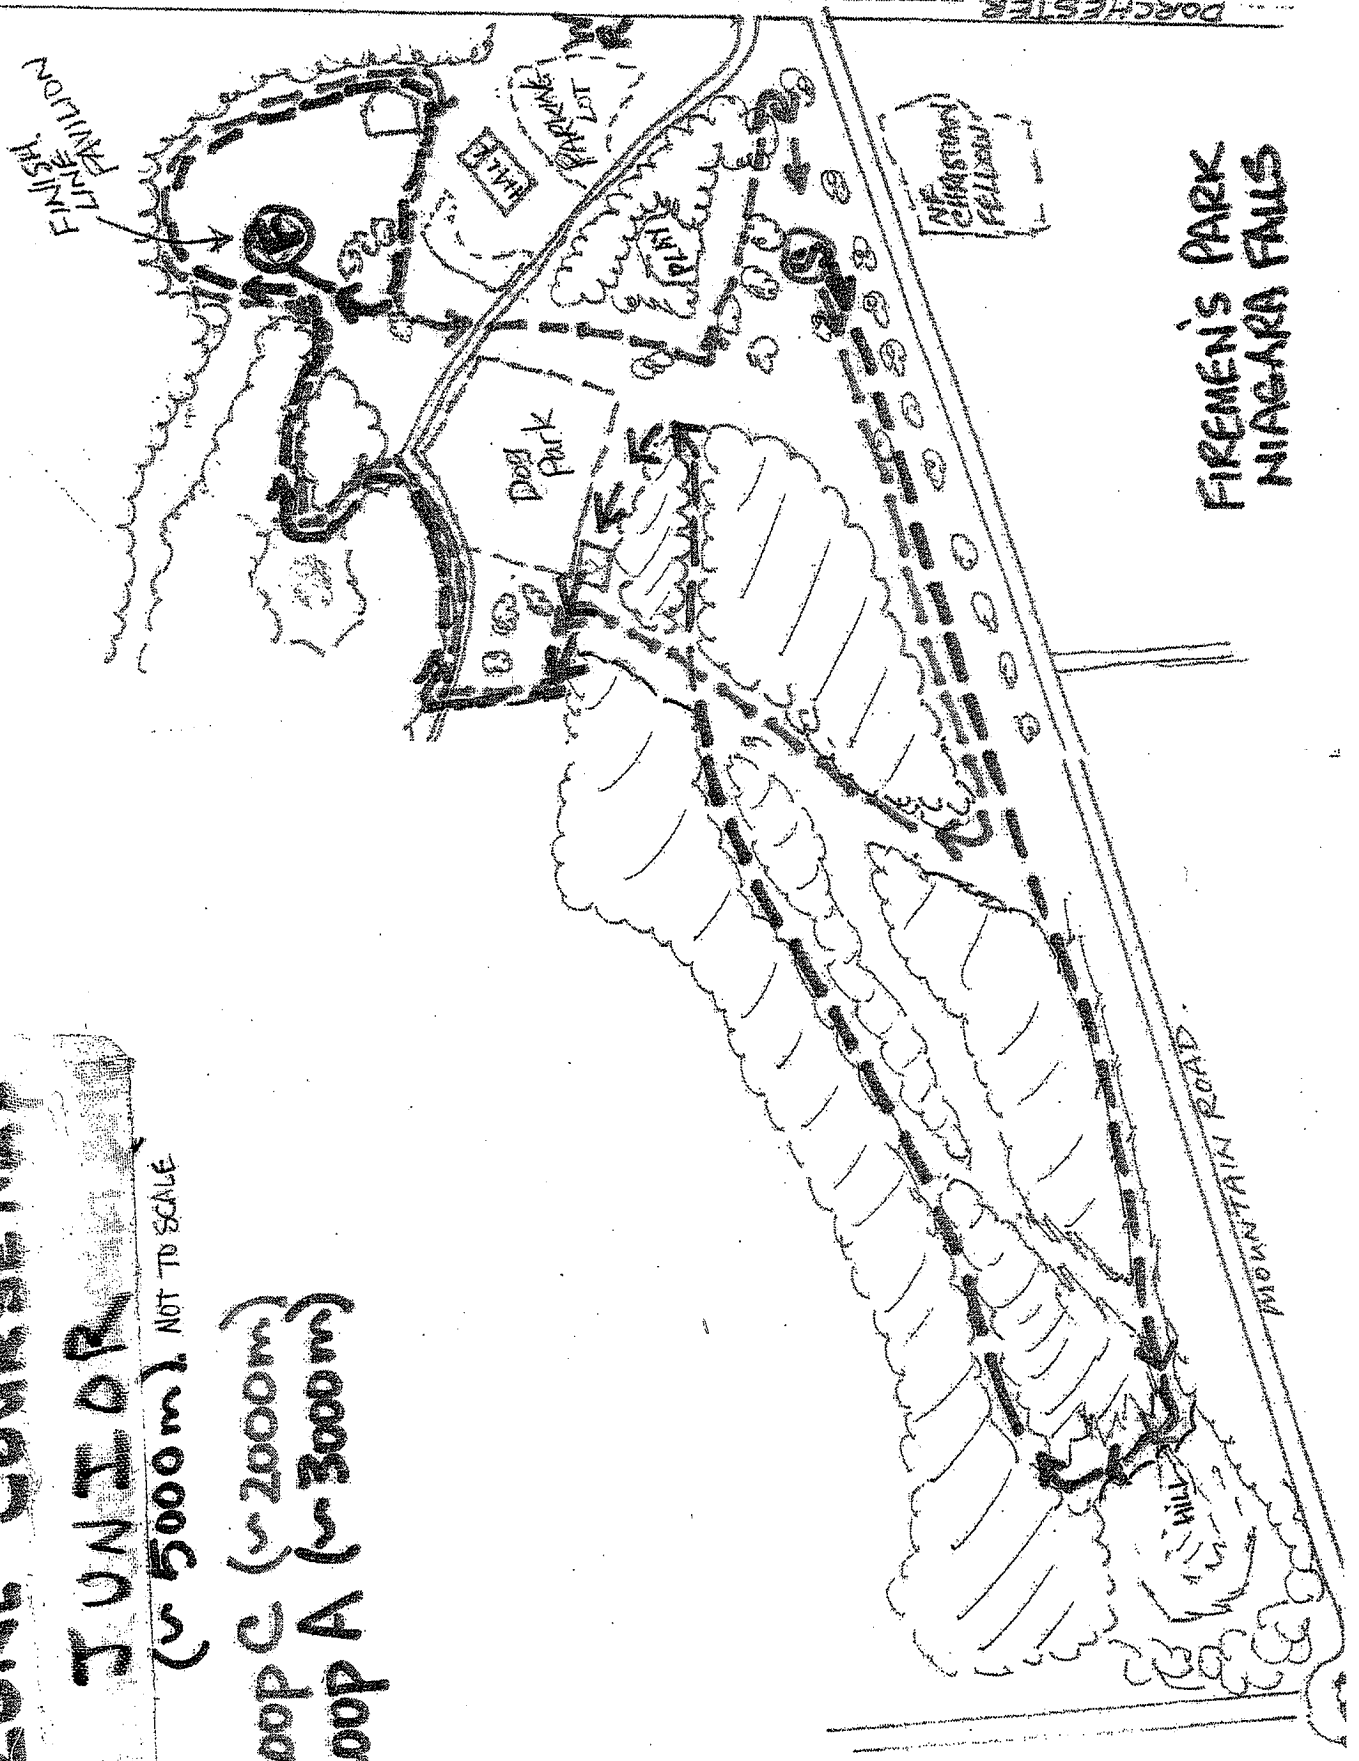

NCAA/ZONE COURSE MAP

PARA (≈ 3000m)
NOT TO SCALE.

Loop A →

QPM

NEAR/ZONE COURSE MAP

JUNIOR

(~ 5000 m). NOT TO SCALE

Loop C (~ 2000m)
+ Loop A (~ 3000m)

022

NGAA / ZONE COURSE MAP

Senior (~6000m)
NOT TO SCALE

Loop A x 2

FIREMEN'S PARK
NIGANGA FALLS

QW