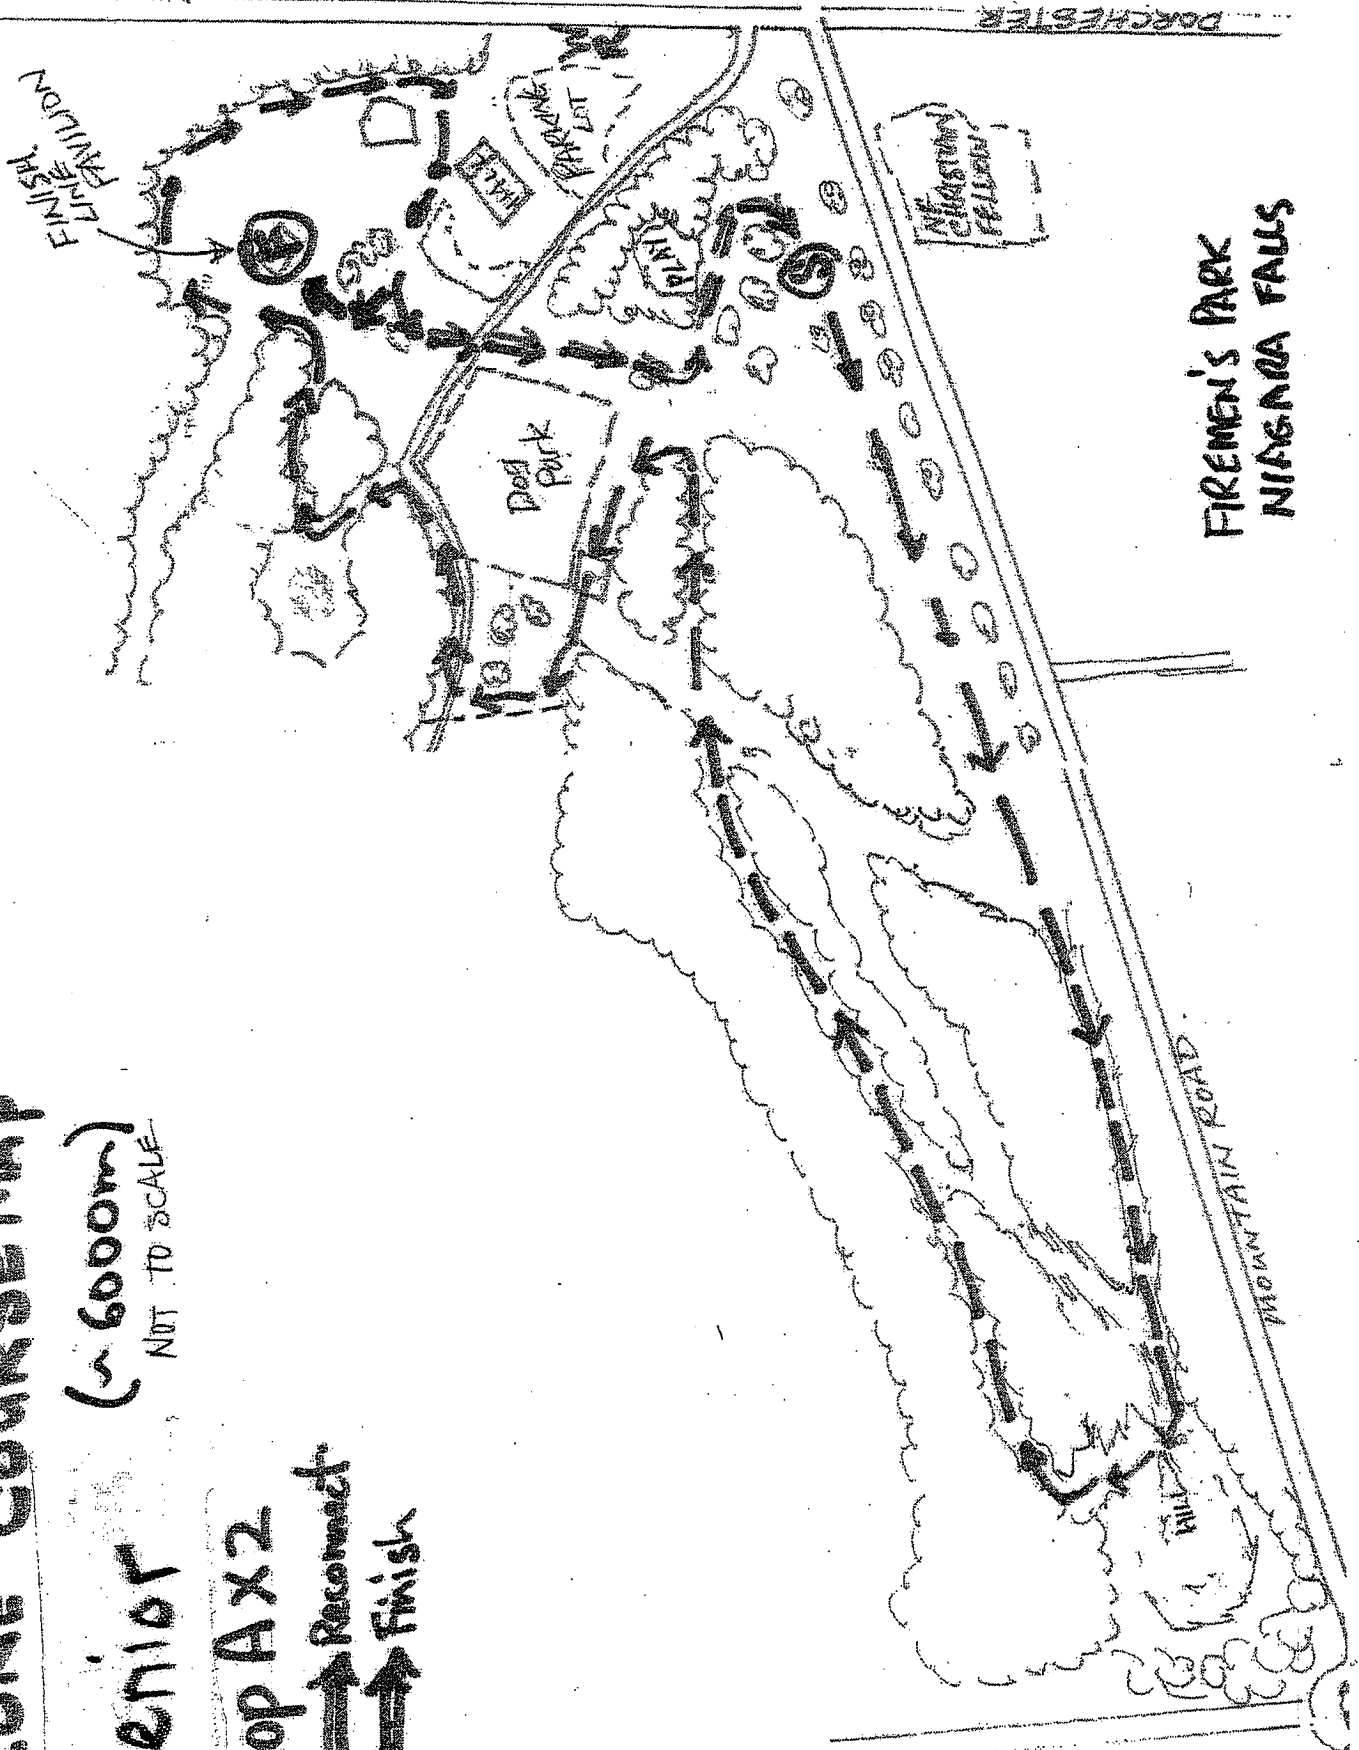

NCAA/ZONE COURSE MAP

PARA (≈ 3000m)
NOT TO SCALE.

Loop A →

QPM

NEAR/ZONE COURSE MAP

JUNIOR

(~ 5000 m). NOT TO SCALE

Loop C (~ 2000m)
+ Loop A (~ 3000m)

022

NGAA / ZONE COURSE MAP

Senior (~6000m)
NOT TO SCALE

Loop A x 2

FIREMEN'S PARK
NIGANGA FALLS

QW