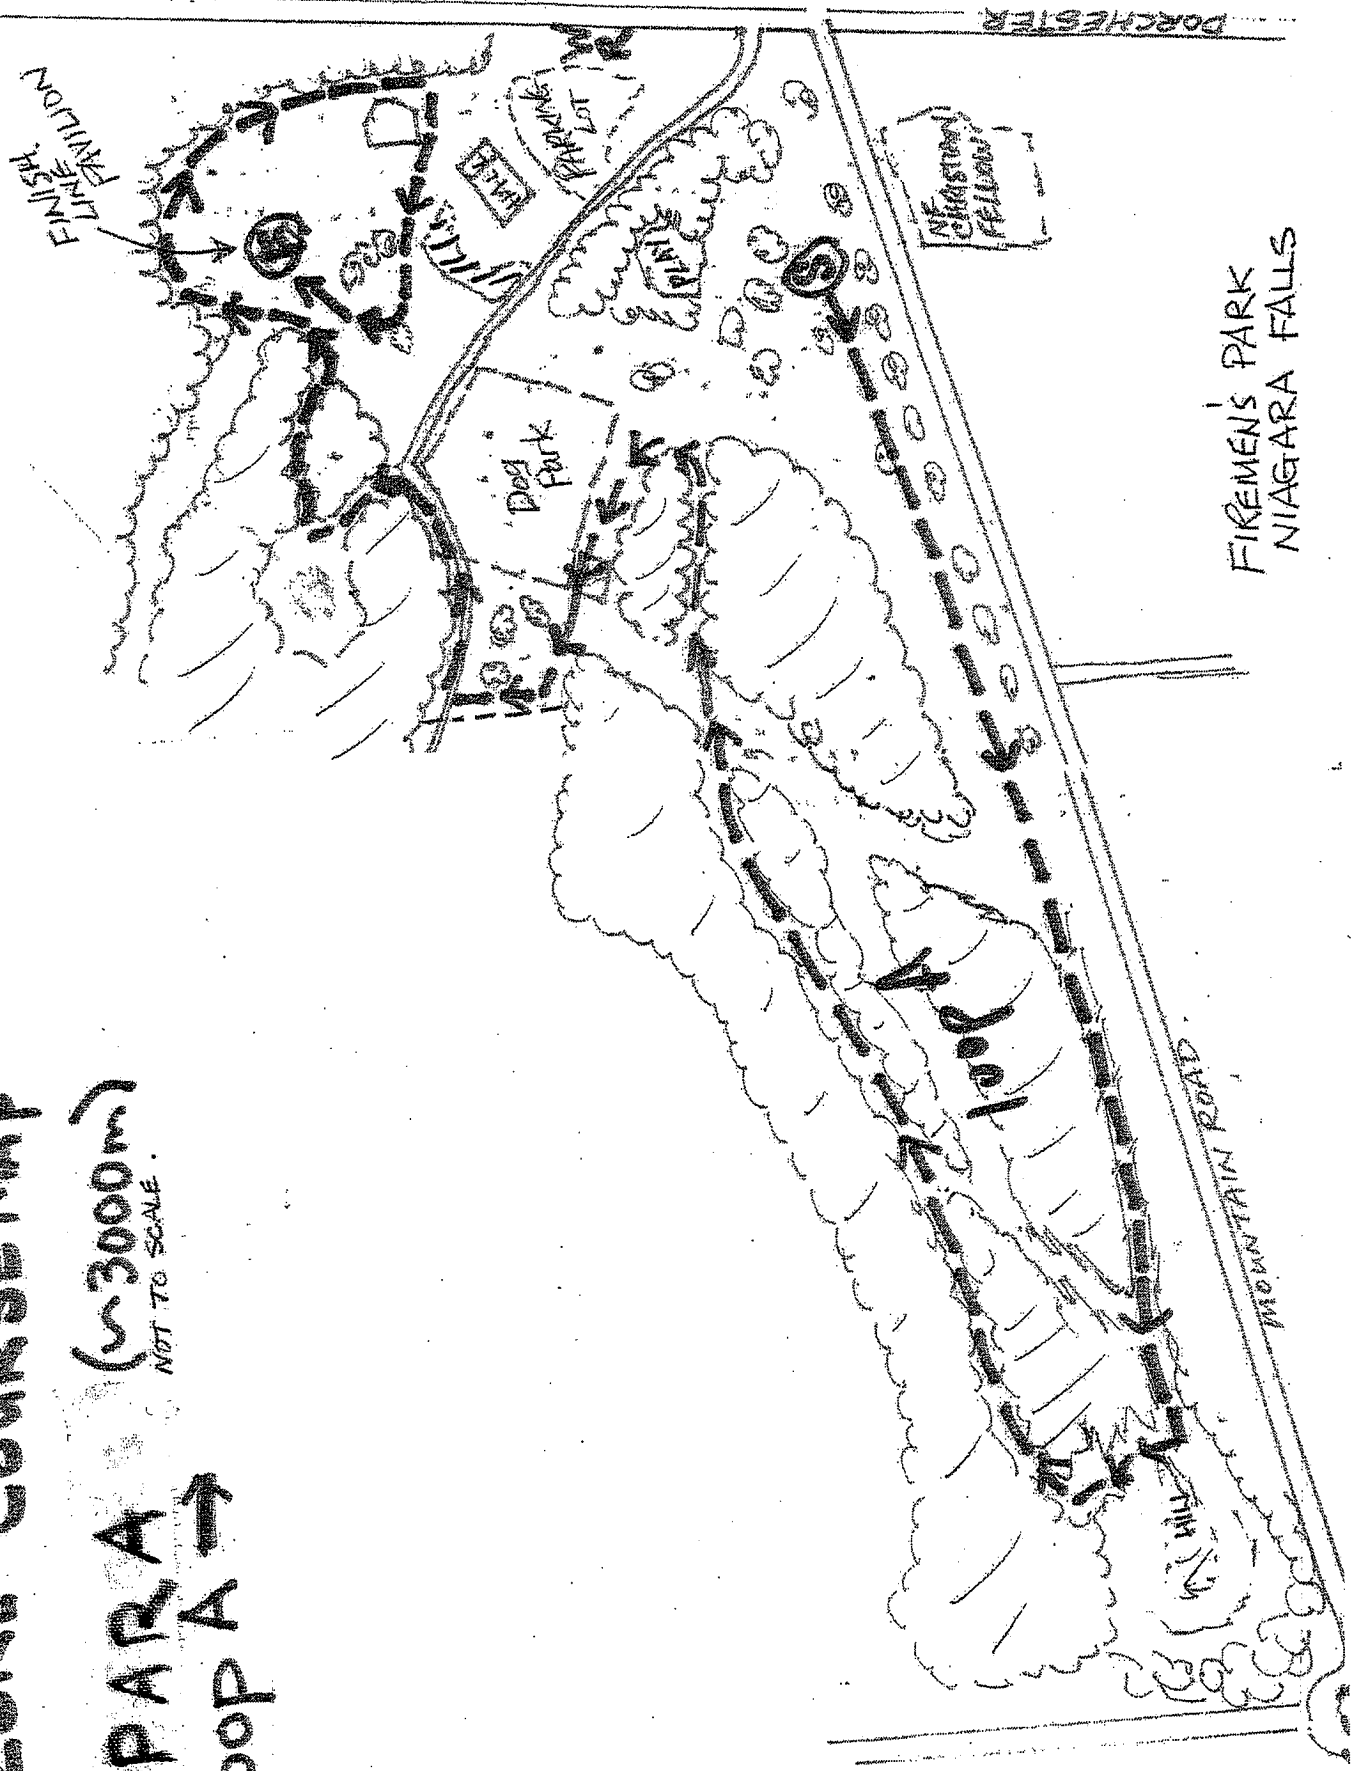

NCAA/ZONE COURSE MAP

PARA (≈ 3000m)
NOT TO SCALE.

Loop A →

QPM

NEAR/ZONE COURSE MAP

JUNIOR

(~ 5000 m). NOT TO SCALE

Loop C (~ 2000m)
+ Loop A (~ 3000m)

022

NGAA / ZONE COURSE MAP

Senior (~6000m)
NOT TO SCALE

Loop A x 2

FIREMEN'S PARK
NIGANGA FALLS

QW