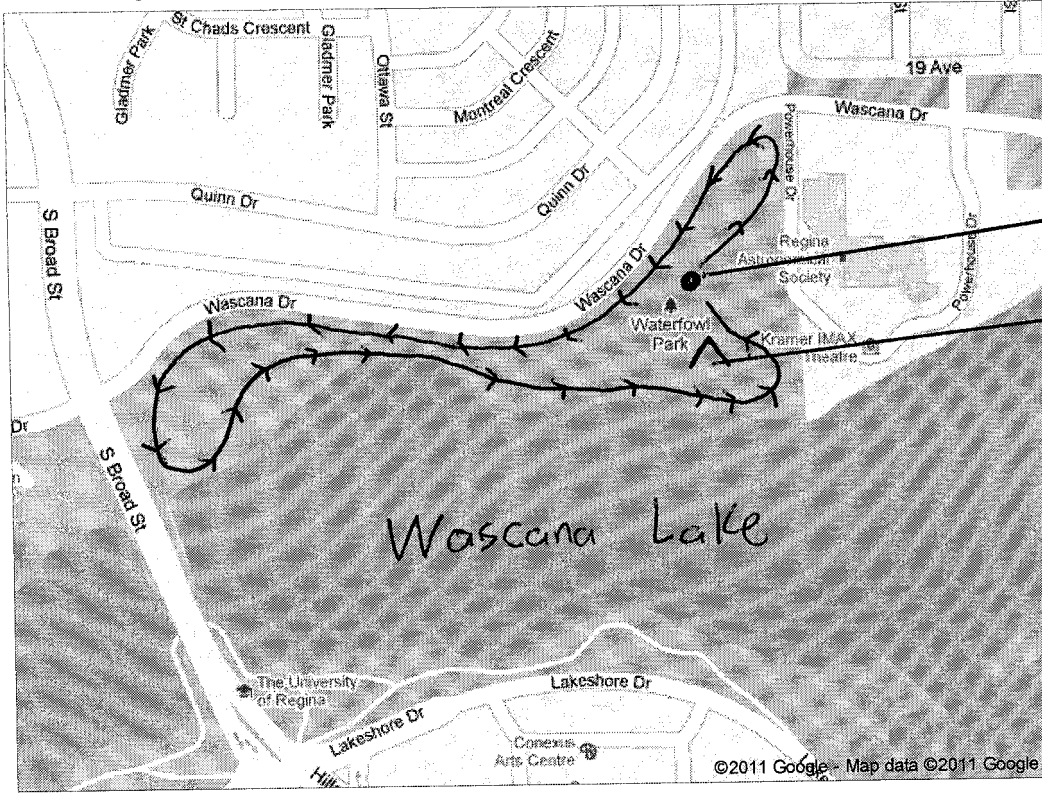

Google maps **wascana park**

Get Google Maps on your phone
Text the word "GMAPS" to 466453

A. Wascana Park
2900 Wascana Drive, Regina, SK S4P 4K6,
Canada
+1 306-522-3661

B. Boardwalk - Wascana Park Estates
Gladmer Park, Regina, SK S4P 2X6, Canada
+1 306-751-2275

Business listings distributed by YellowPages.ca™

Start & Finish
Tent