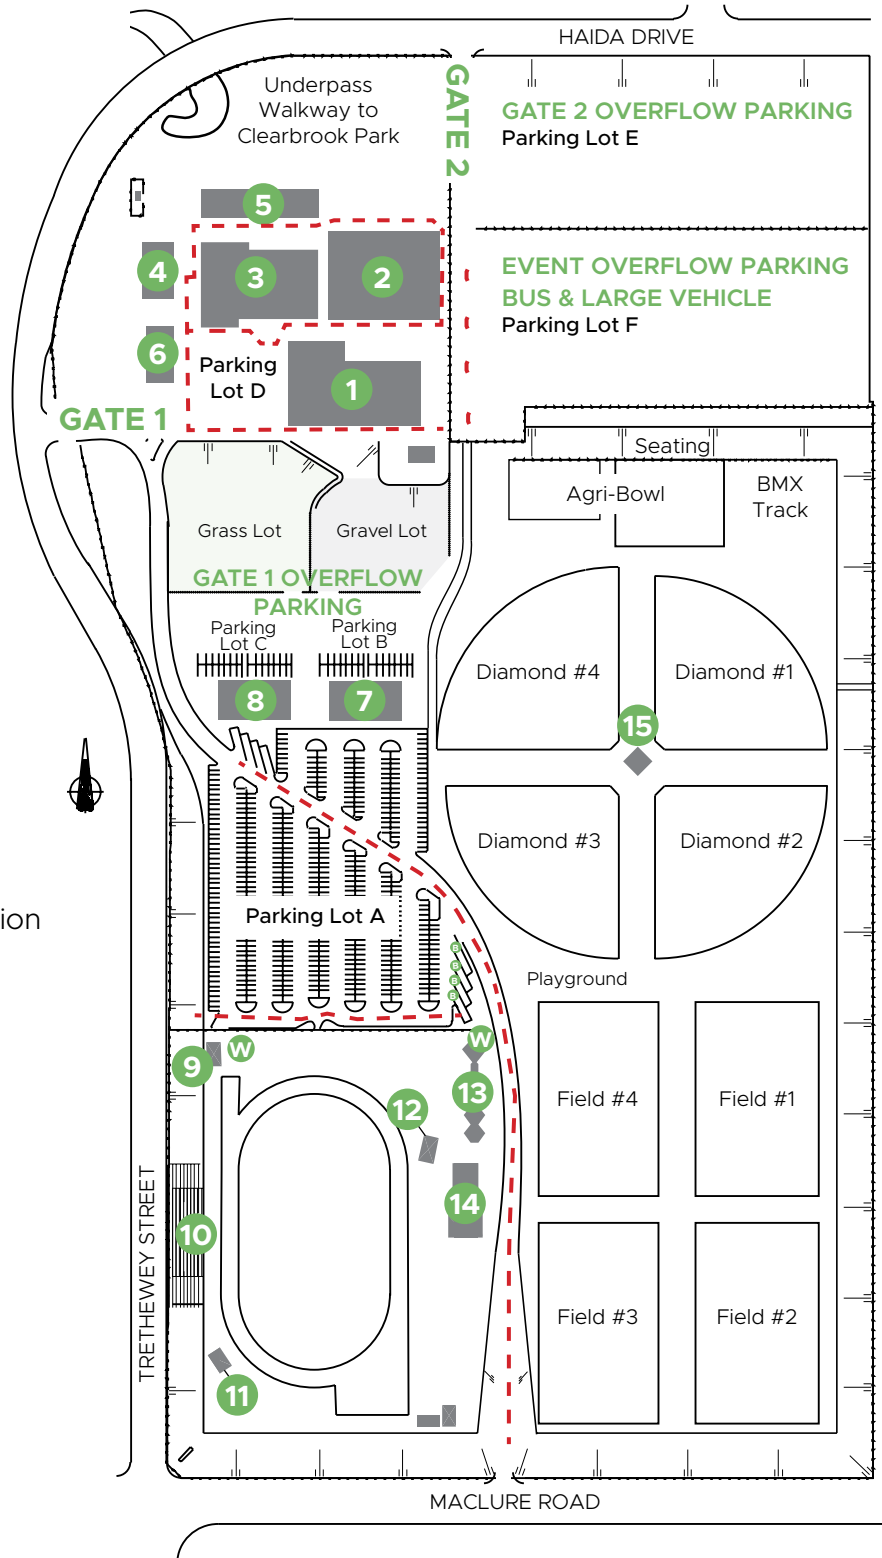

ABBOTSFORD EXHIBITION PARK

LEGEND

- ① Ag Rec & Exhibition Park Office
- ② Agrifair Arena & Office
- ③ Showbarn
- ④ 4H Barn
- ⑤ Pole Barn
- ⑥ Antique Barn
- ⑦ Air Cadet Building
- ⑧ Twisters Gym
- ⑨ Stadium West Concession
- ⑩ Stadium Grand Stand
- ⑪ Stadium Timing Tower
- ⑫ Stadium Picnic Shelter
- ⑬ Stadium Fieldhouse/East Concession
- ⑭ Legacy Building
- ⑮ Ballfield Announcers Booth
- Ⓜ Washrooms
- Ⓟ Bus Parking

--- Keep Fire Lanes clear for safety and emergency access violators subject to fines and towing.