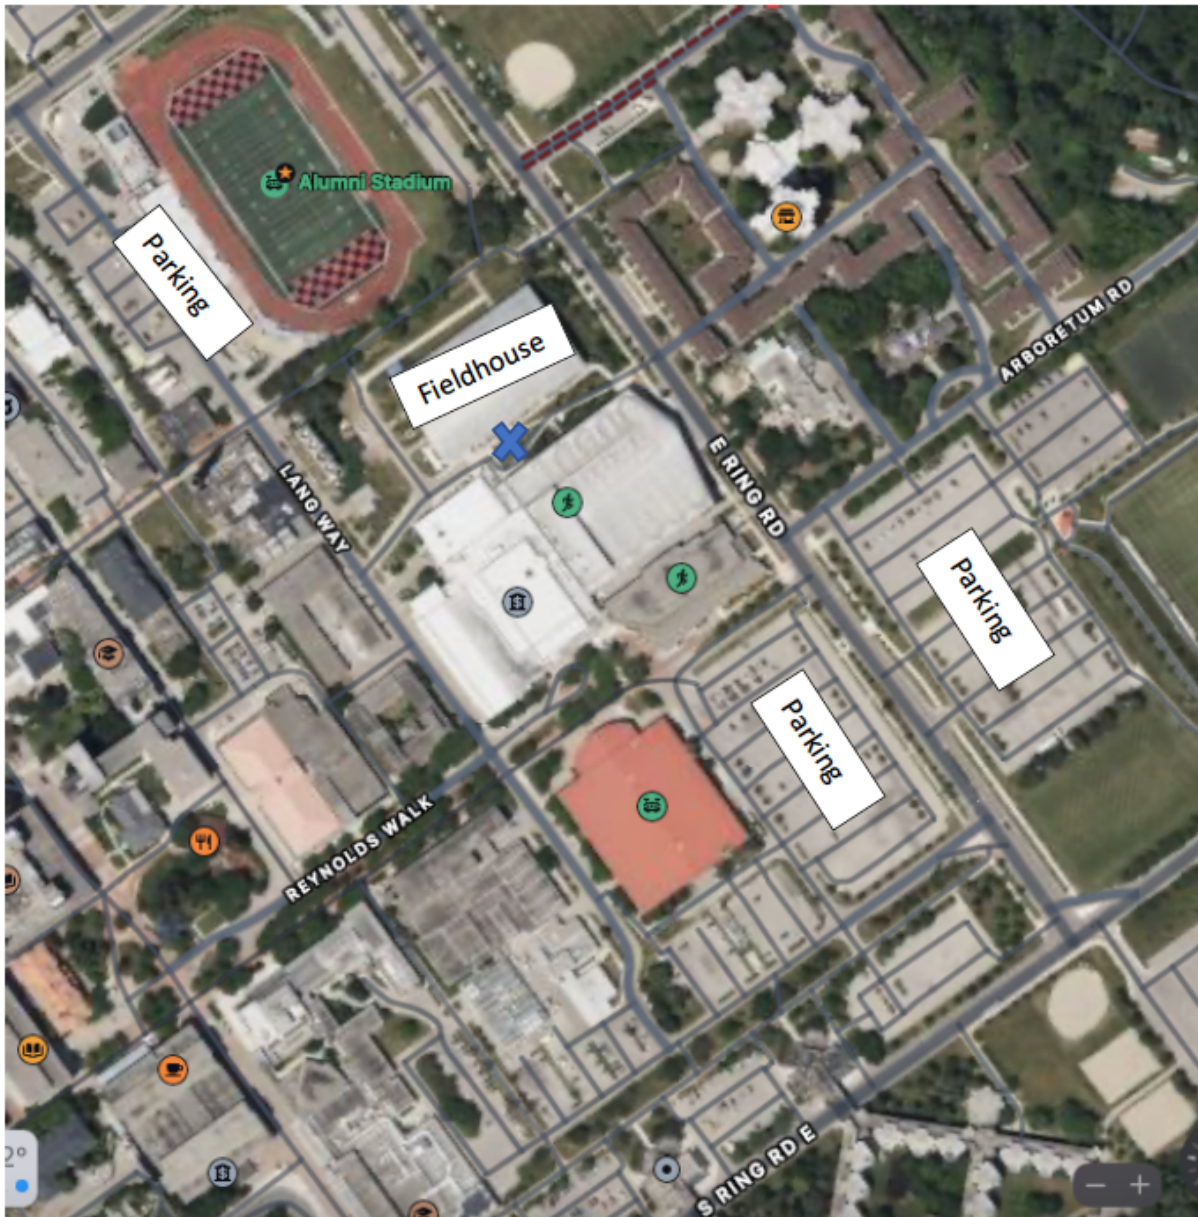

Gryphon Fieldhouse

55 E Ring Road, Guelph, ON, N1G 4Z8