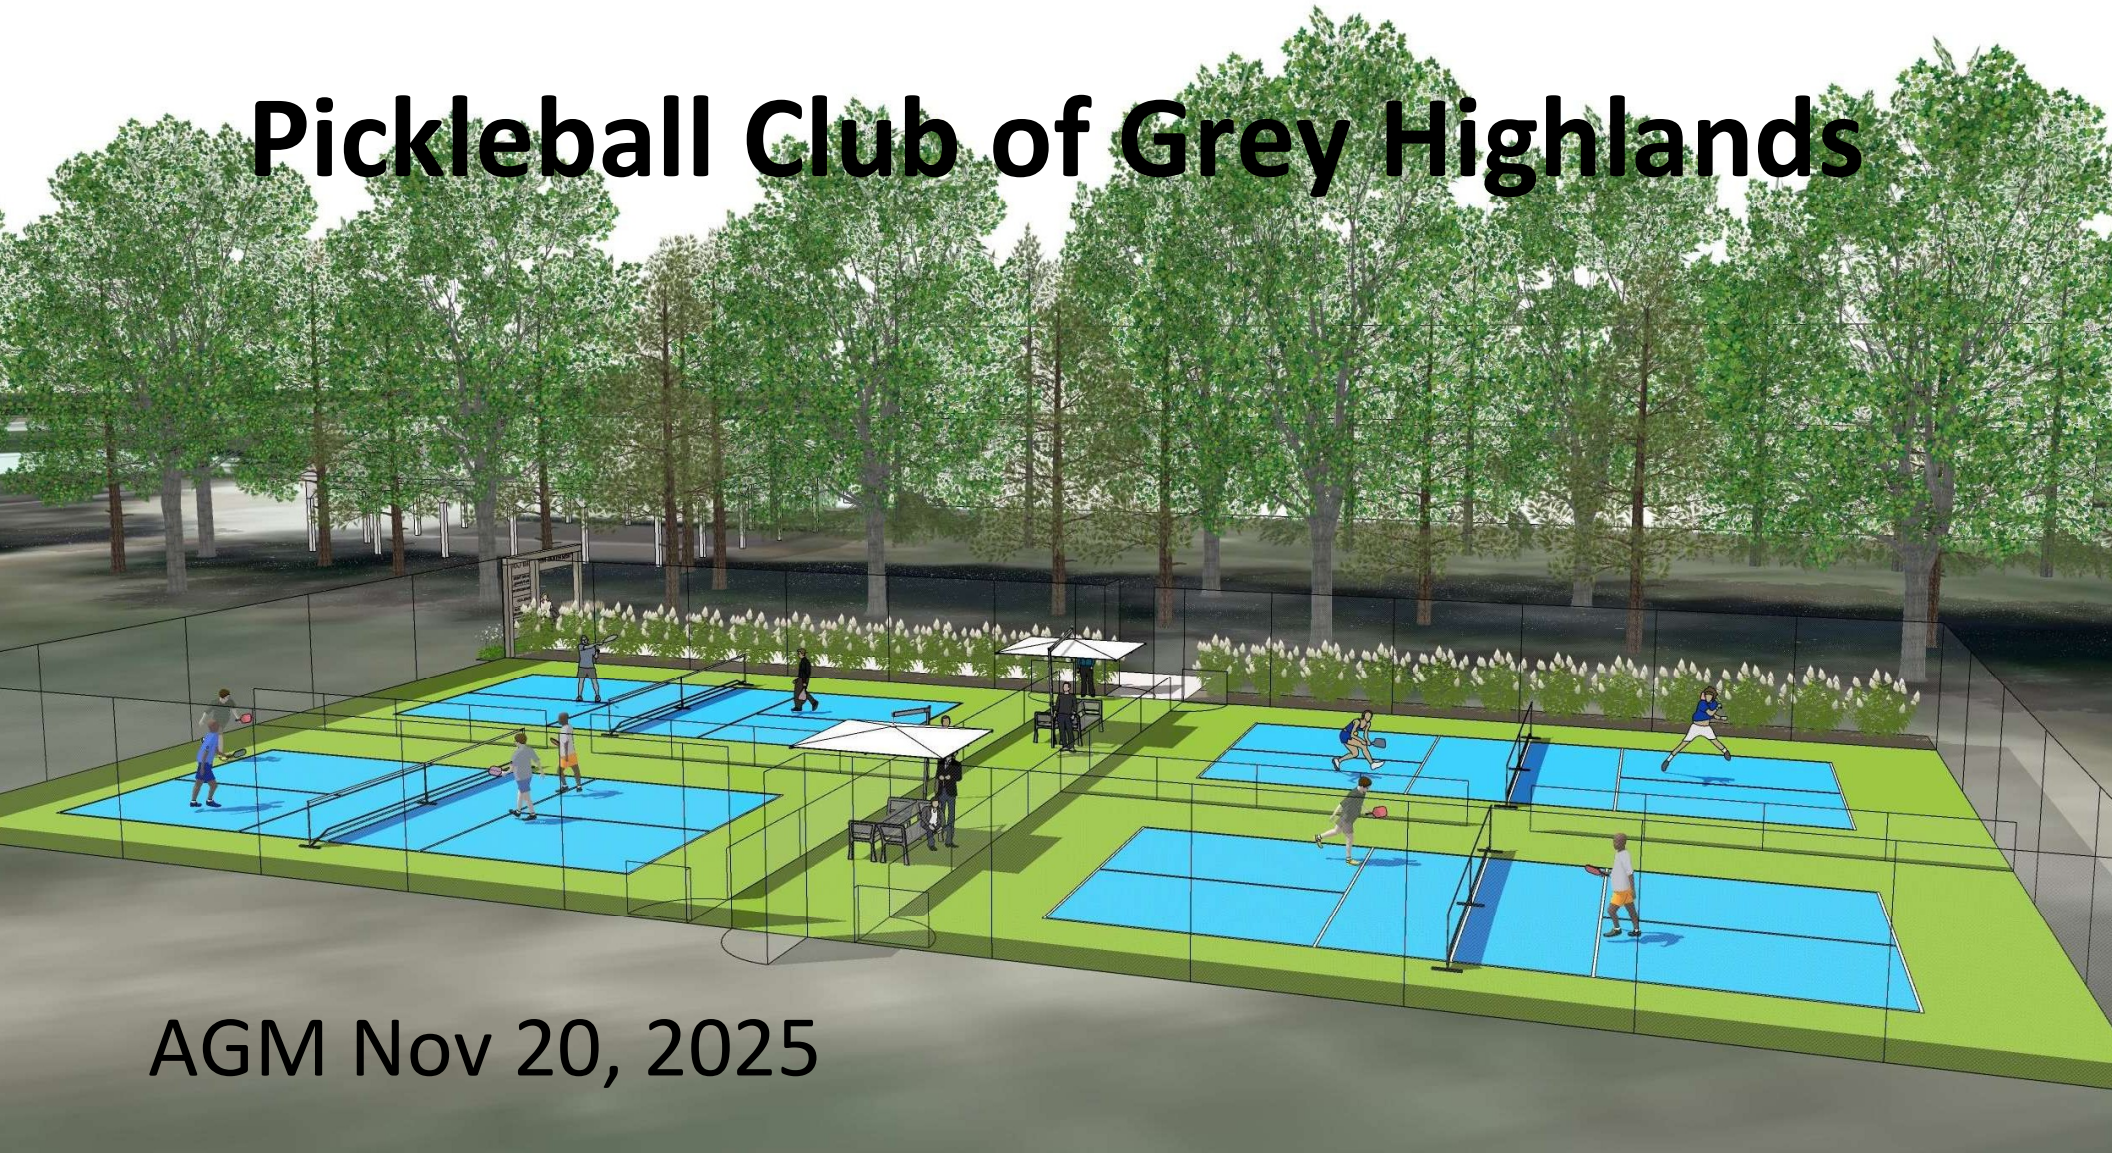

Pickleball Club of Grey Highlands

AGM Nov 20, 2025

President's Report

PICKLEBALL
CLUB OF GREY HIGHLANDS

2nd Anniversary

- At Beaver Valley Pickleball on May 31 (Club 32)
- Team Tournament and Social
- Cake!

Membership

| | 2024 | 2025 |
|--------|------|------|
| Adults | 116 | 104 |
| Youth | 25 | 35 |
| Total | 141 | 139 |

Flesherton Fling - 2025

July Youth Camp

- Thanks to:
 - JumpStart
 - Municipality of Grey Highlands
 - Sapsucker
 - Ice River Springs
- 16 Youth aged 9-15
- Camp fee just \$25
- July 7 – 11
- Thanks to instructors:
Colin, Heather, Bryden, Eddy

Spring 2025 Indoor Play

- At Macphail Elementary and Grey Highlands SS
- 4 nights per week
- Ability to swap nights

Other News

- 1) Coldest Night of the Year – fundraiser for food security
- 2) Pickleball Ontario turmoil – new Board of Directors brought in