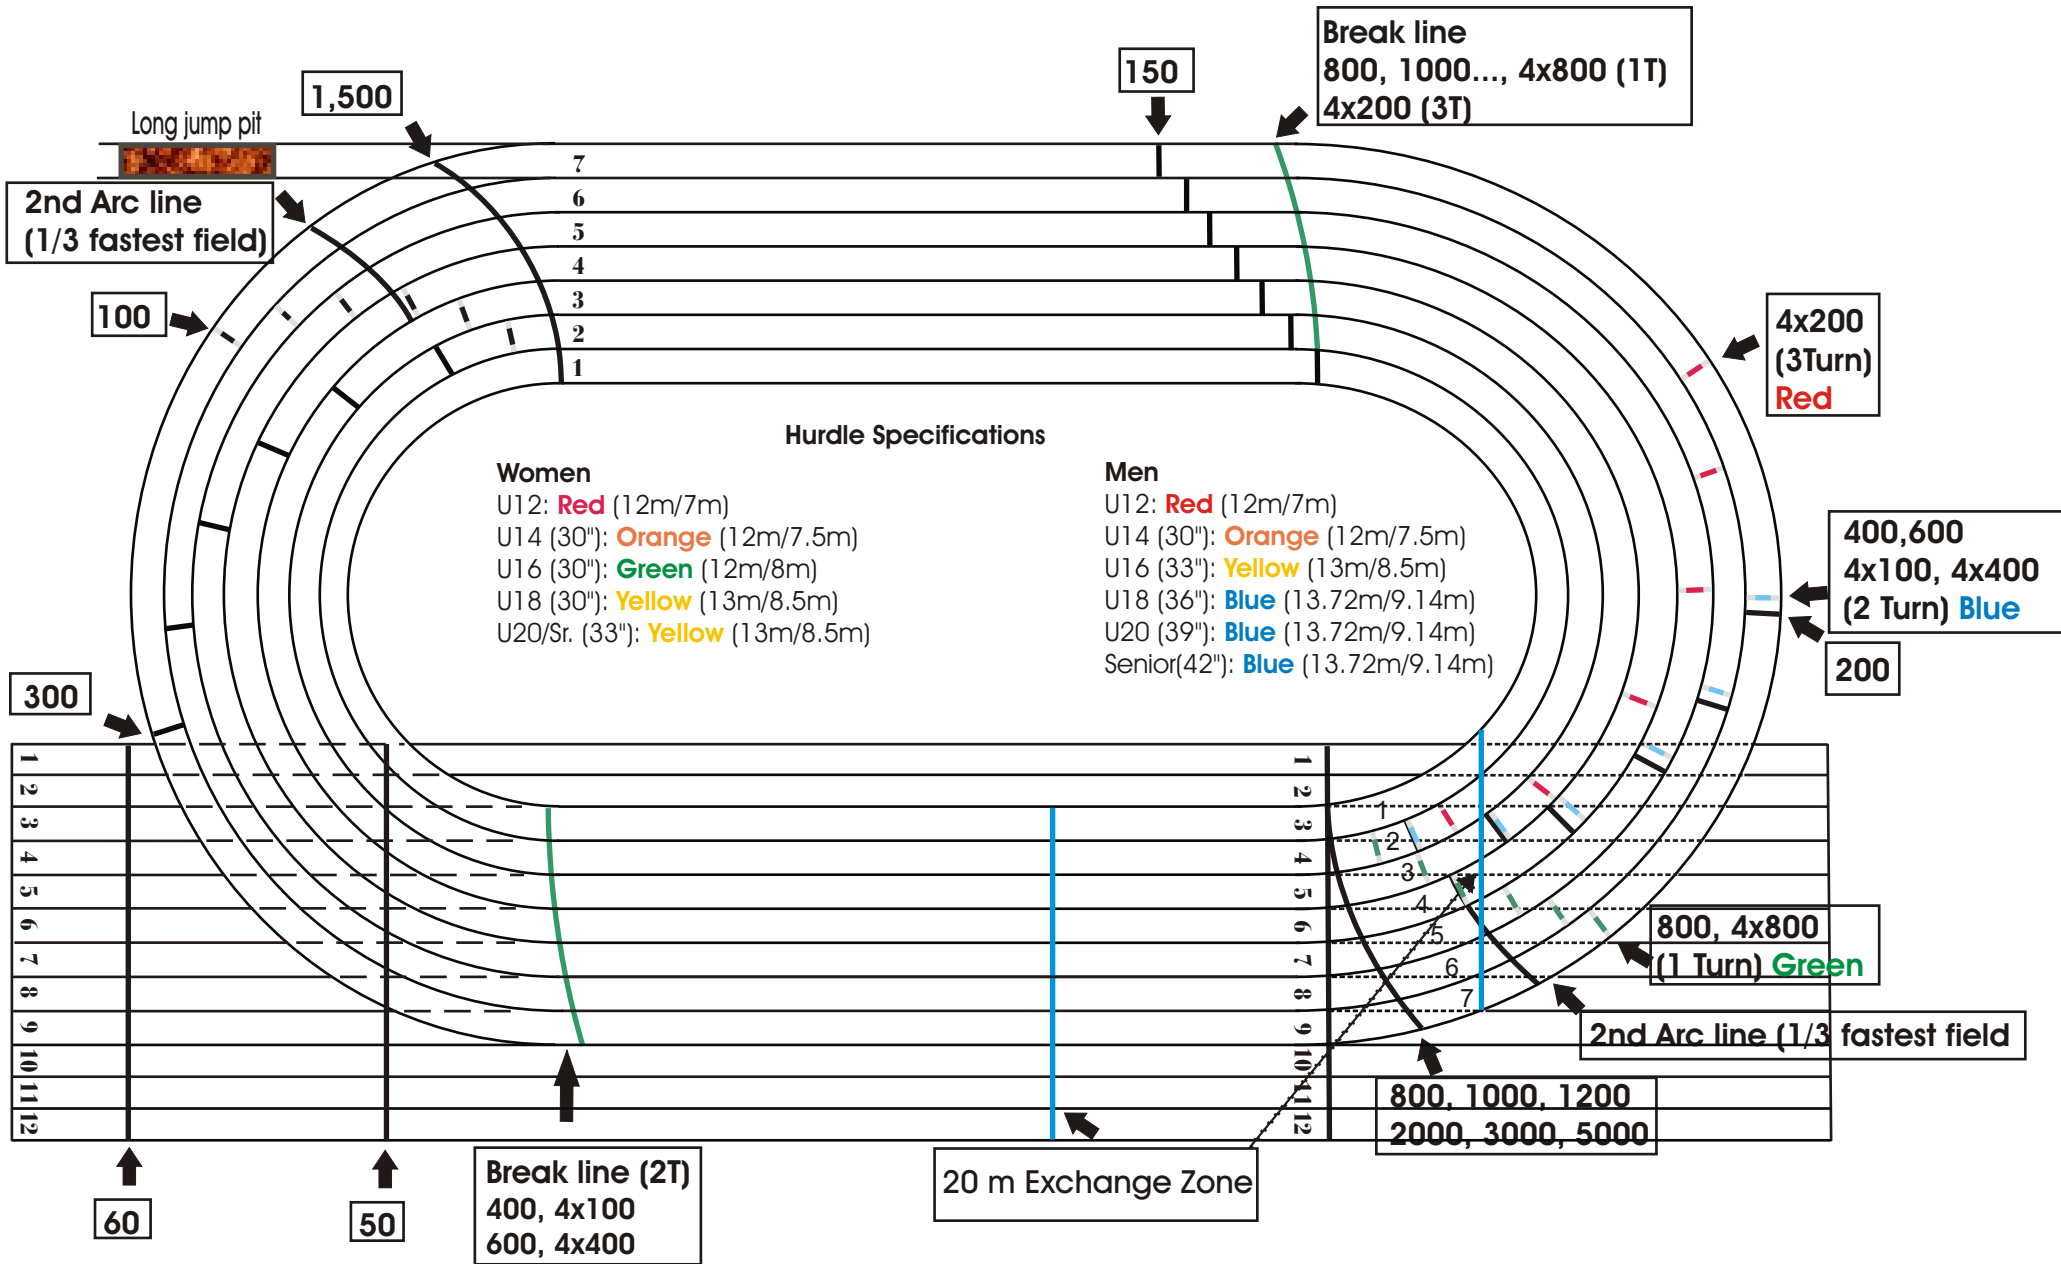

# Butterdome Start Lines & Break Line Diagram

200m Mondo track surface is alternating gold and green. Maximum 7 mm maximum spike length - no pins/needles