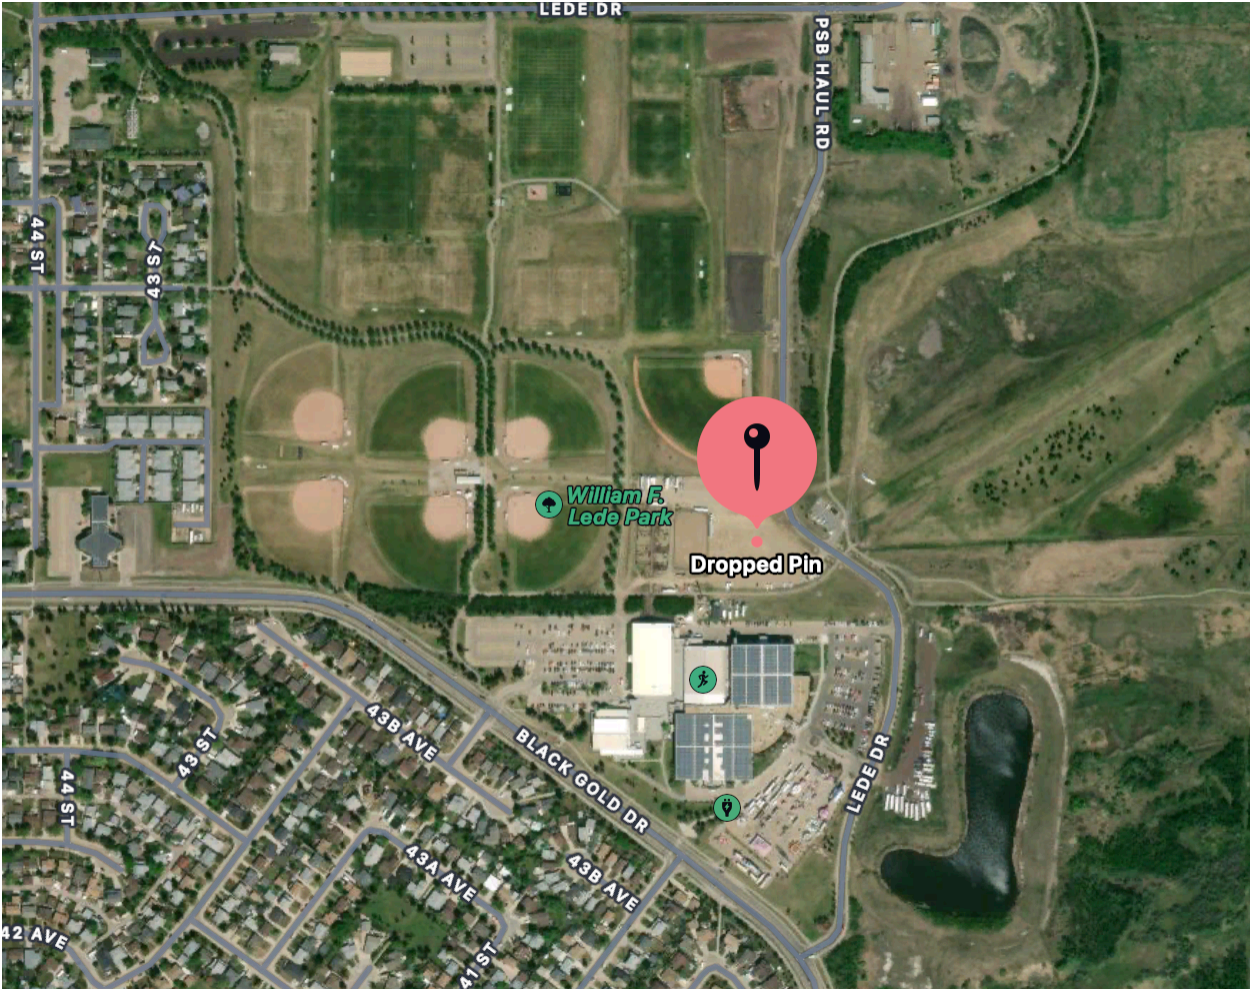

BOLE X-COUNTRY CLASSIC

Thursday, October 10th, 2024

NEW LOCATION!!!!

William F. Lede Park

Leduc, Ab

West of the K9 Dog Park

Overflow parking lot is just North of Leduc Rec Centre

Please see Attached Map

All athletes will be provided a race sticker with all applicable information. Race packages will be available for pick-up at the registration table.

Location

William F. Lede Park
West of the K9 Dog Park
Parking lot is just north of Leduc Rec Centre

1 Km Loop

2 Km Loop