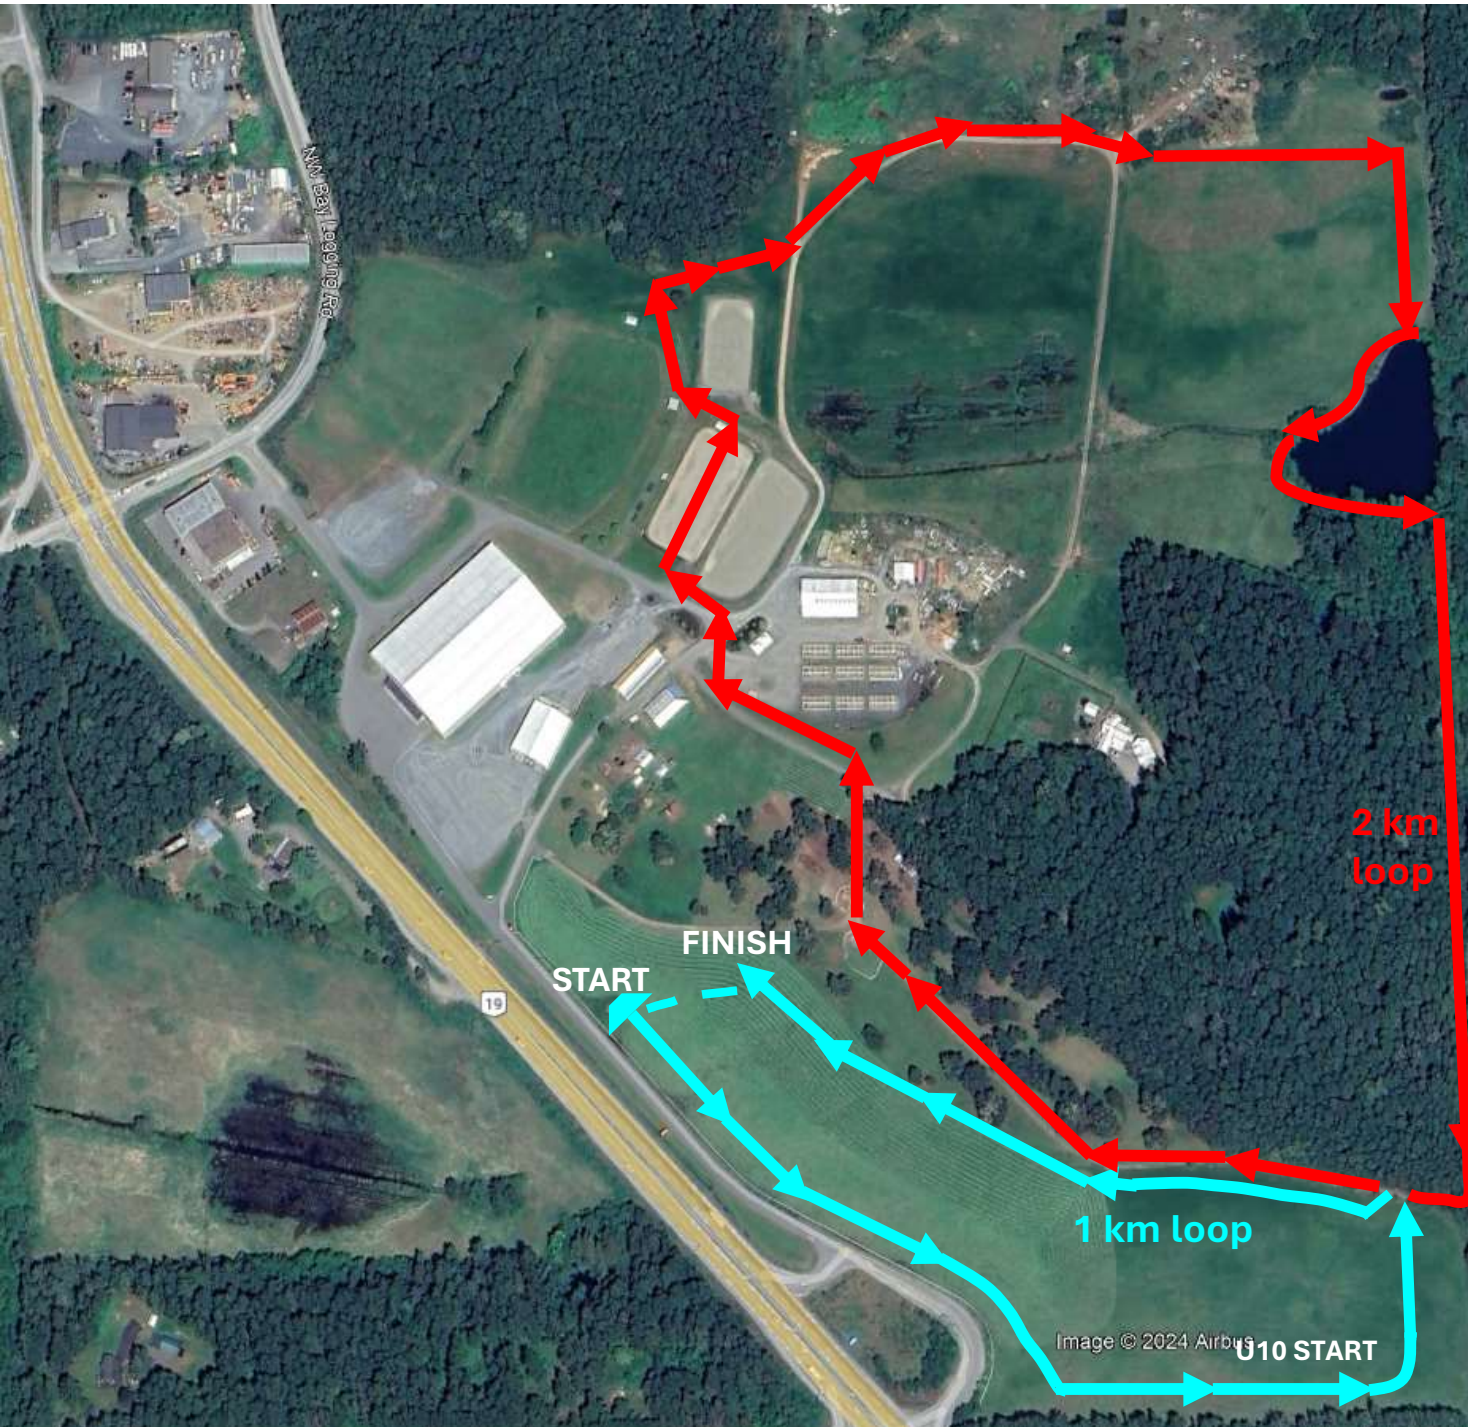

Course Map: see next page...

ARBUS
MEADOWS
ESTD | FARM | 1990

ARBUTUS XC RUMBLE

Location: Arbutus Meadows Farm – 1515 Island Hwy E, Nanoose Bay, BC

- P - Package Pickup
- W - Washrooms
- S - Coffee Shop

ARBUTUS XC RUMBLE - Saturday, October 5, 2024

Race Routes

Track Rascals – 1 km  1x

U10 – 1.5 km  1.5x

U12 - 2 km  2x

U14/U16 - 3 km  0.5x  1x  0.5x

U18 - 5 km  0.5x  2x  0.5x

Over 18 - 8 km  1.5x  3x  0.5x