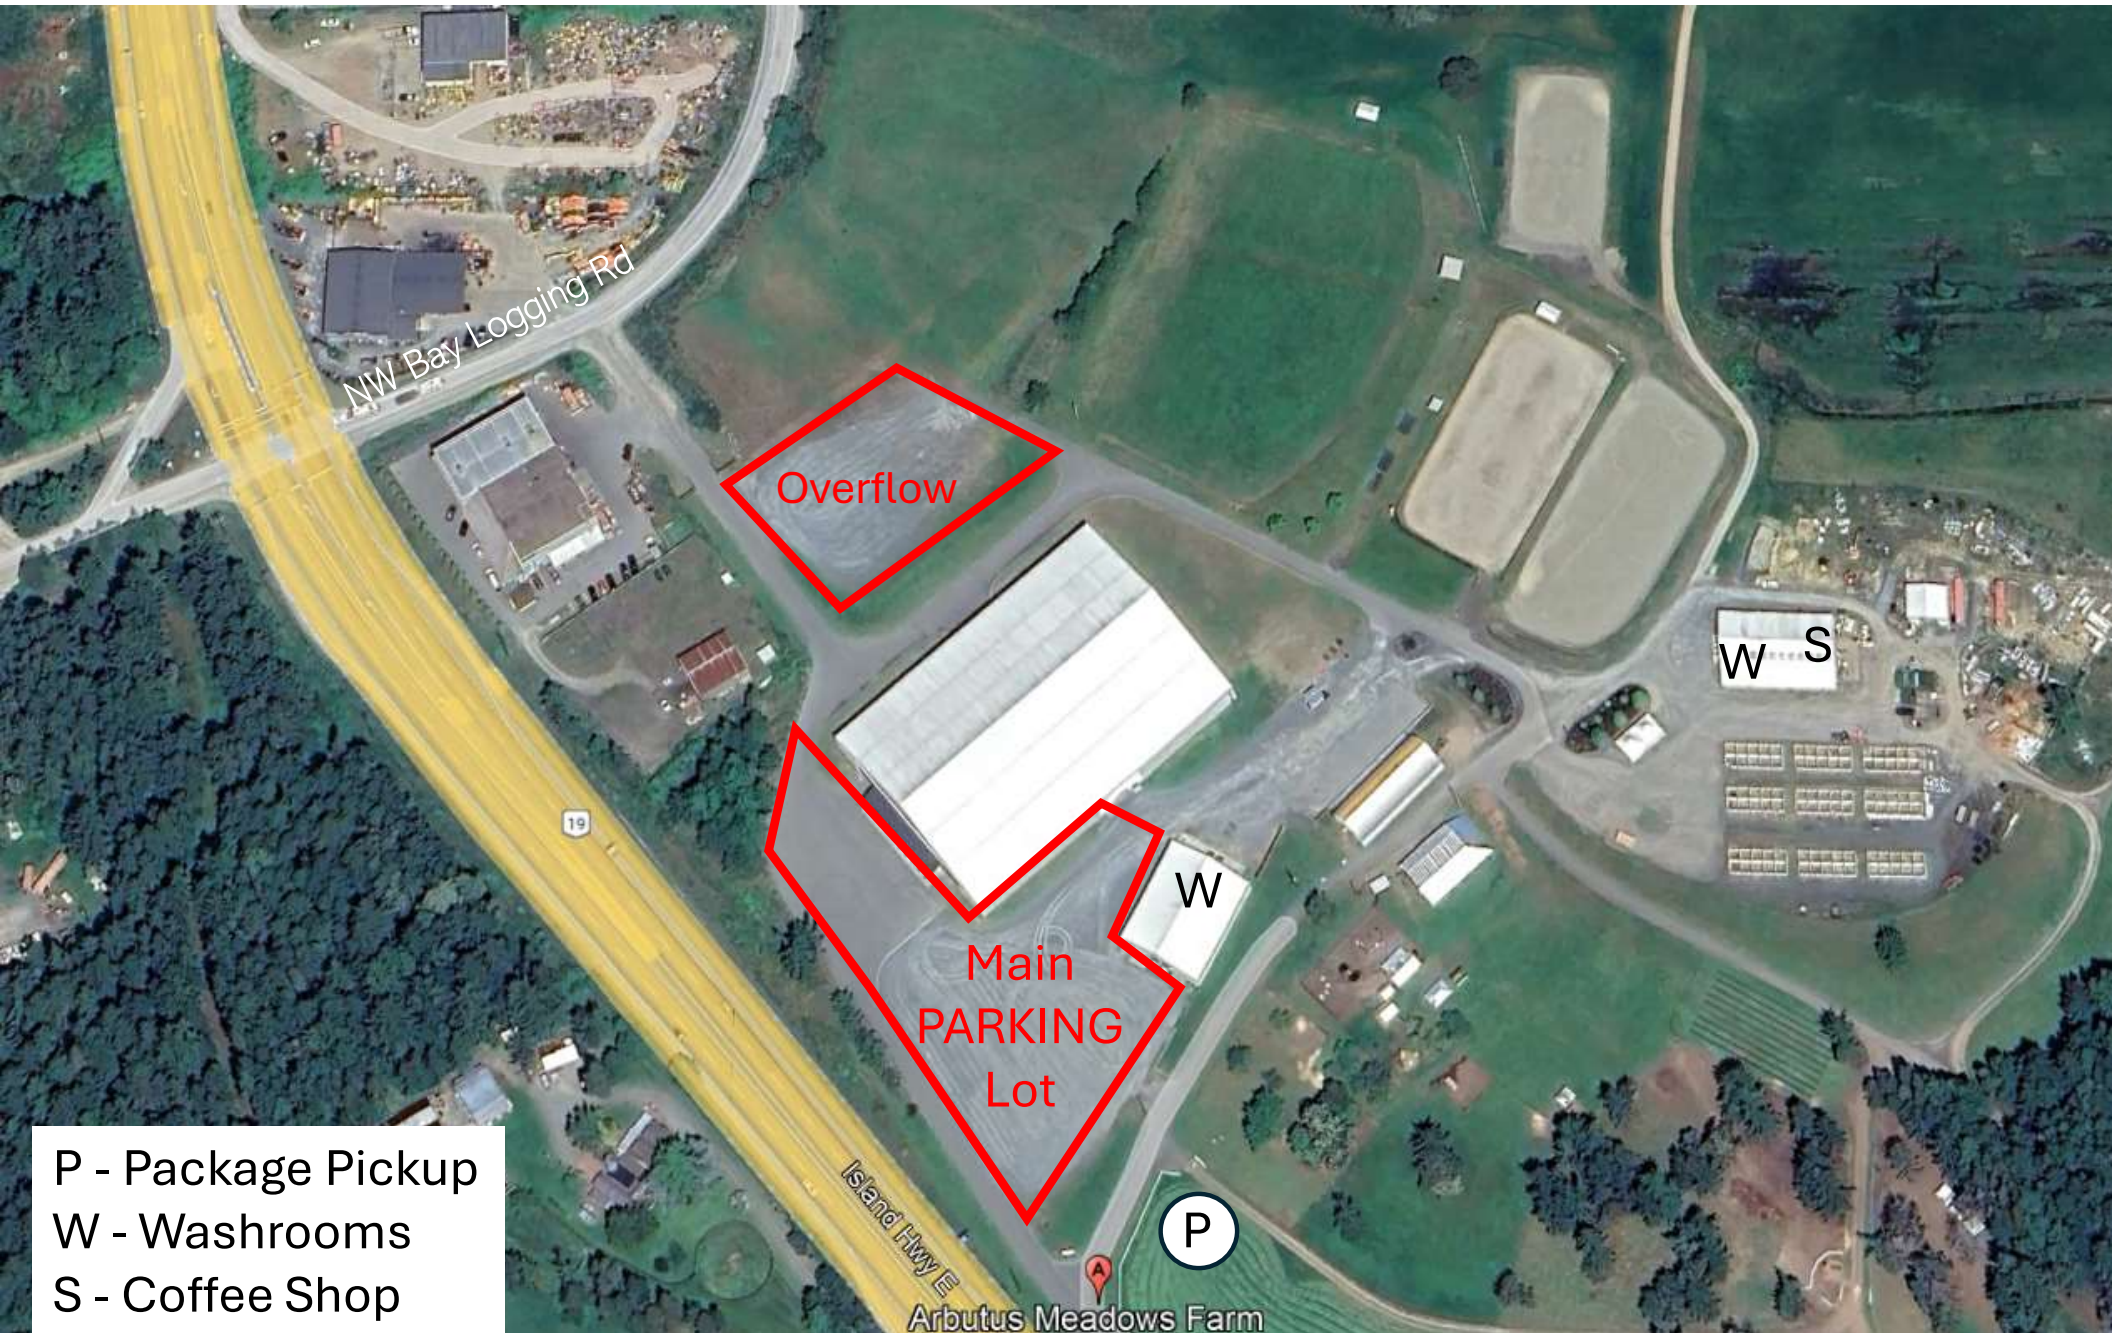

Course Map: see next page...

ARBUS
MEADOWS
ESTD | FARM | 1990

ARBUTUS XC RUMBLE

Location: Arbutus Meadows Farm – 1515 Island Hwy E, Nanoose Bay, BC

- P - Package Pickup
- W - Washrooms
- S - Coffee Shop

ARBUTUS XC RUMBLE - Saturday, October 5, 2024