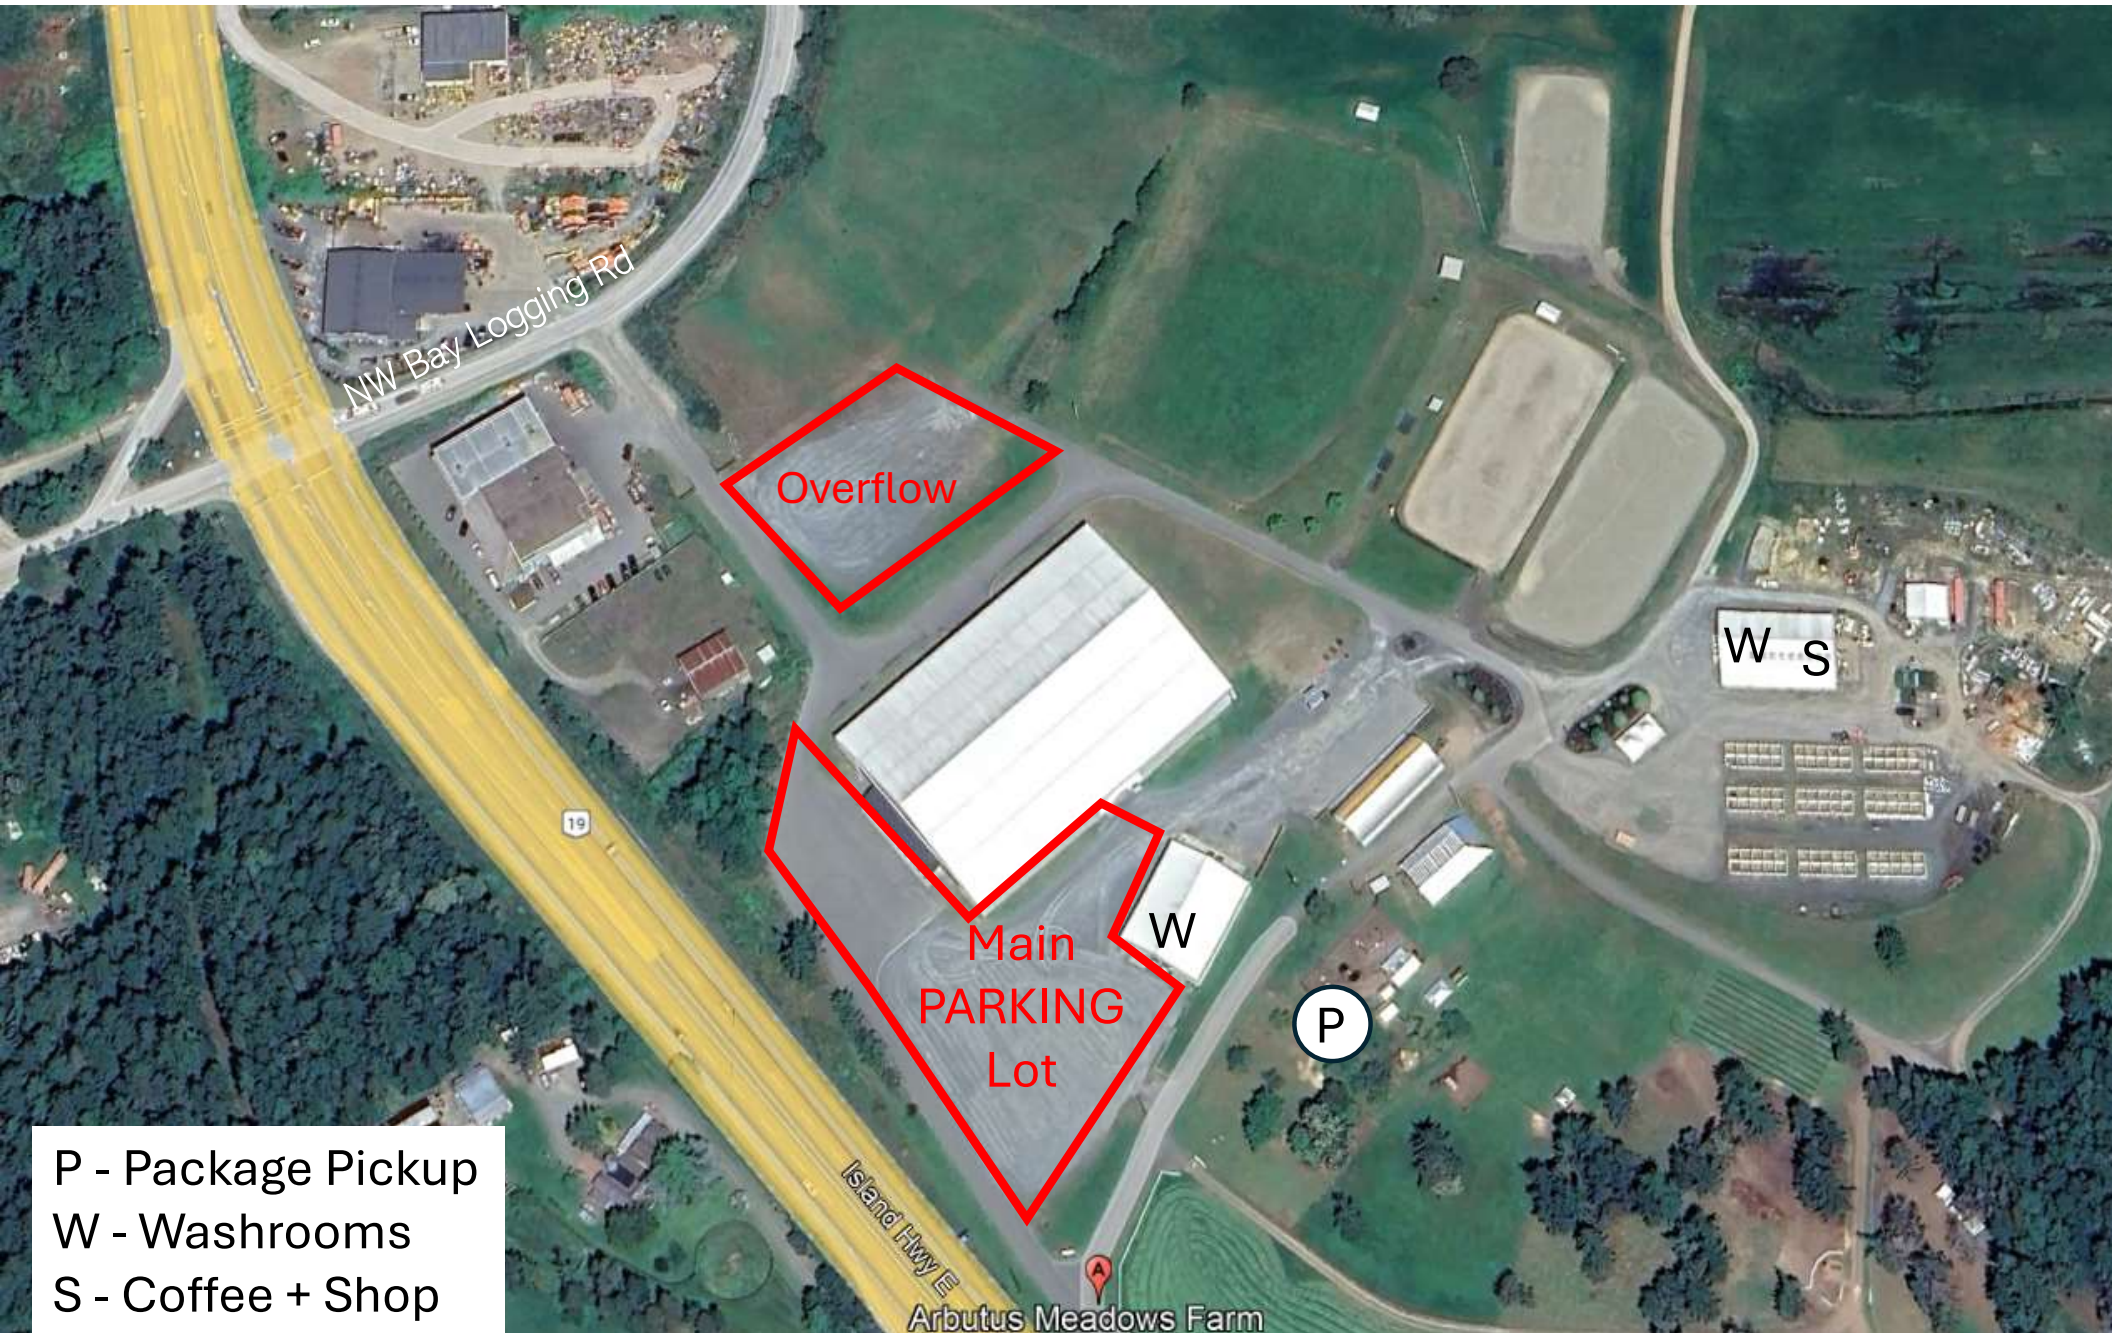

Course Map: see next page...

ARBUS
MEADOWS
ESTD | FARM | 1990

ARBUTUS XC RUMBLE

Location: Arbutus Meadows Farm – 1515 Island Hwy E, Nanoose Bay, BC

- P - Package Pickup
- W - Washrooms
- S - Coffee + Shop