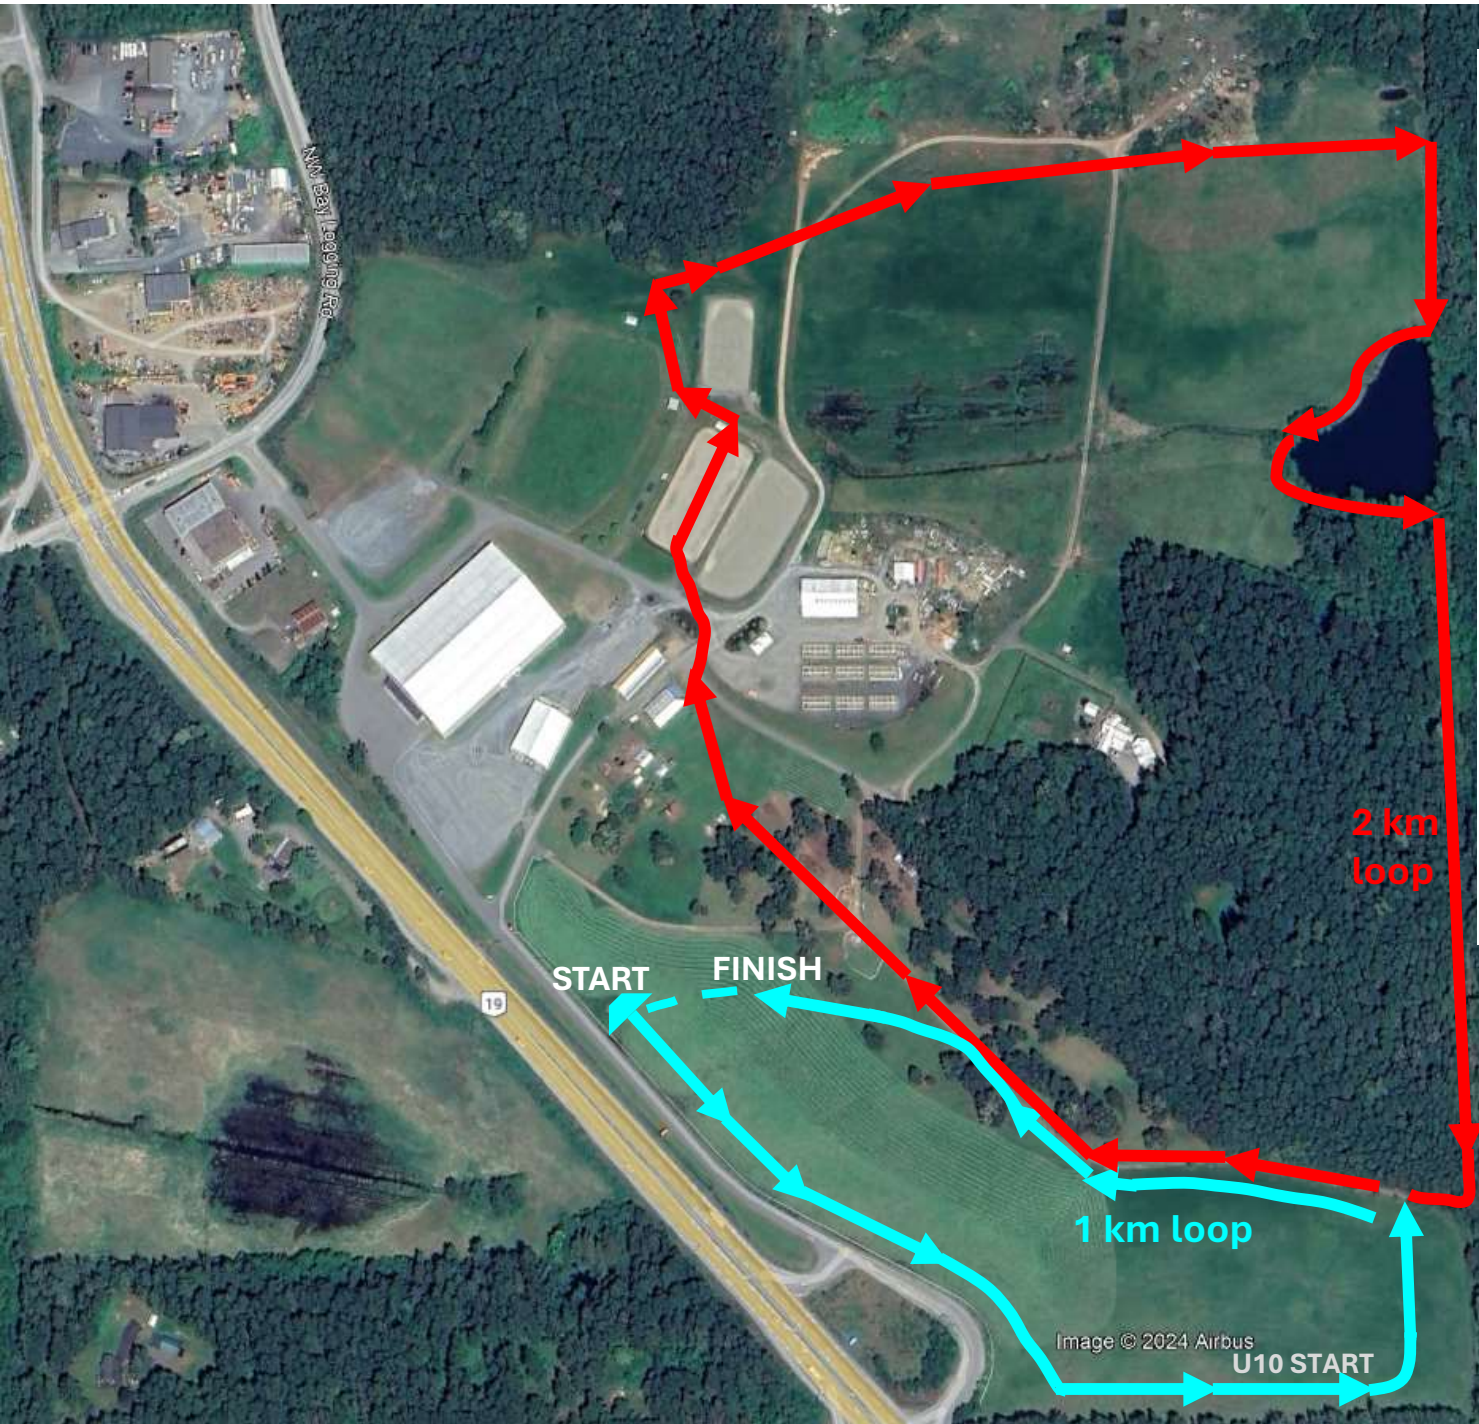

Course Map: see next page...

ARBUS
MEADOWS
ESTD | FARM | 1990

ARBUTUS XC RUMBLE

Location: Arbutus Meadows Farm – 1515 Island Hwy E, Nanoose Bay, BC

- P - Package Pickup
- W - Washrooms
- S - Coffee + Shop

ARBUTUS XC RUMBLE - Saturday, October 5, 2024

Race Routes

Track Rascals – 1 km 1x

U10 – 1.5 km 1.5x

U12 - 2 km 2x

U14/U16 - 3 km 0.5x 1x 0.5x

U18 - 5 km 0.5x 2x 0.5x

Over 18 - 8 km 1.5x 3x 0.5x

2 km loop

1 km loop

START

FINISH

U10 START

Image © 2024 Airbus