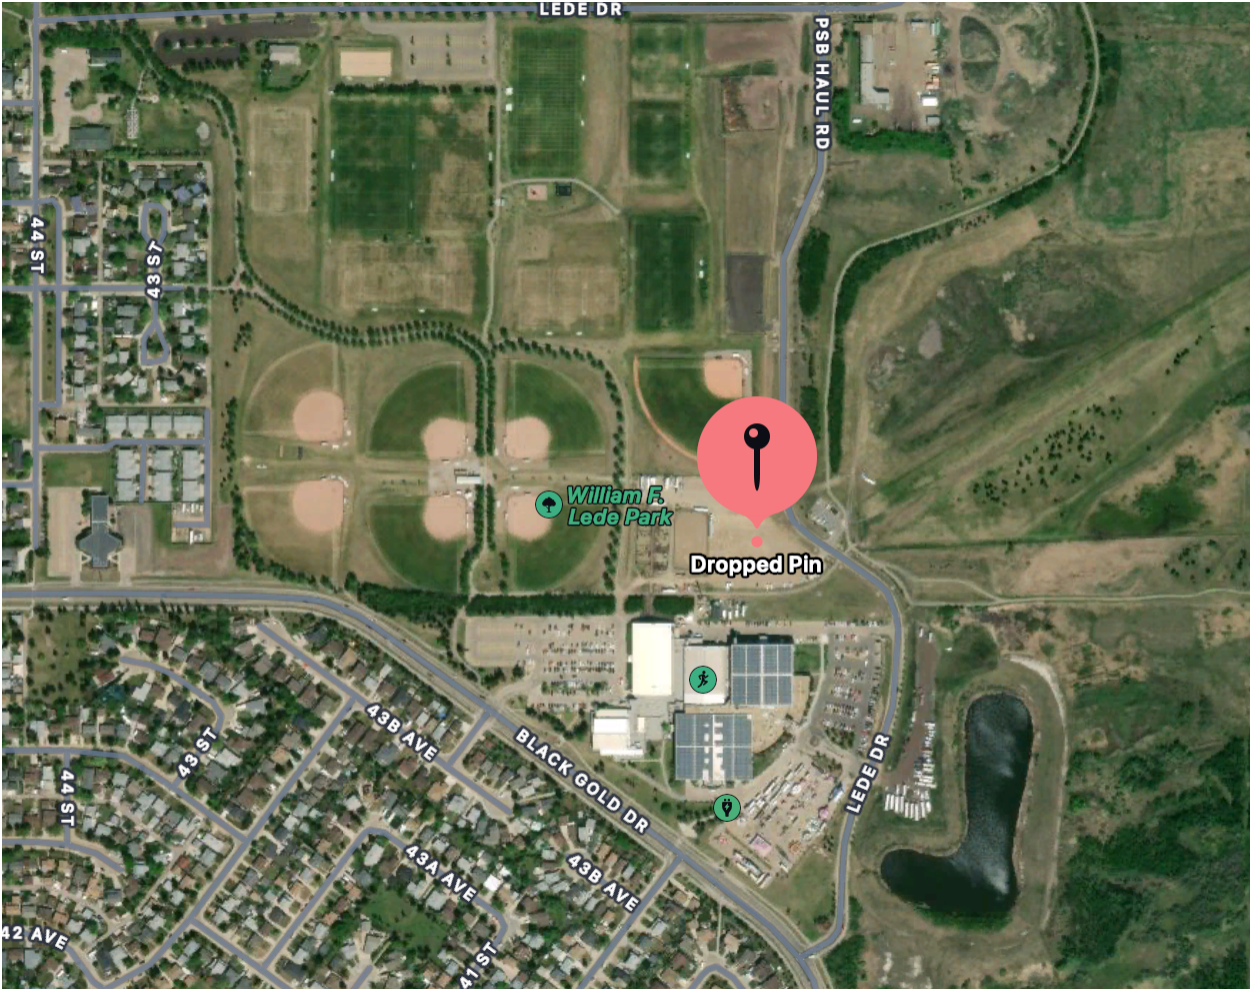

BOLE X-COUNTRY CLASSIC

Thursday, October 10th, 2024

NEW LOCATION!!!!

William F. Lede Park

Leduc, Ab

West of the K9 Dog Park

Overflow parking lot is just North of Leduc Rec Centre

Please see Attached Map

All athletes will be provided a race sticker with all applicable information. Race packages will be available for pick-up at the registration table.

Location

William F. Lede Park
West of the K9 Dog Park
Parking lot is just north of Leduc Rec Centre

1 Km Loop

2 Km Loop