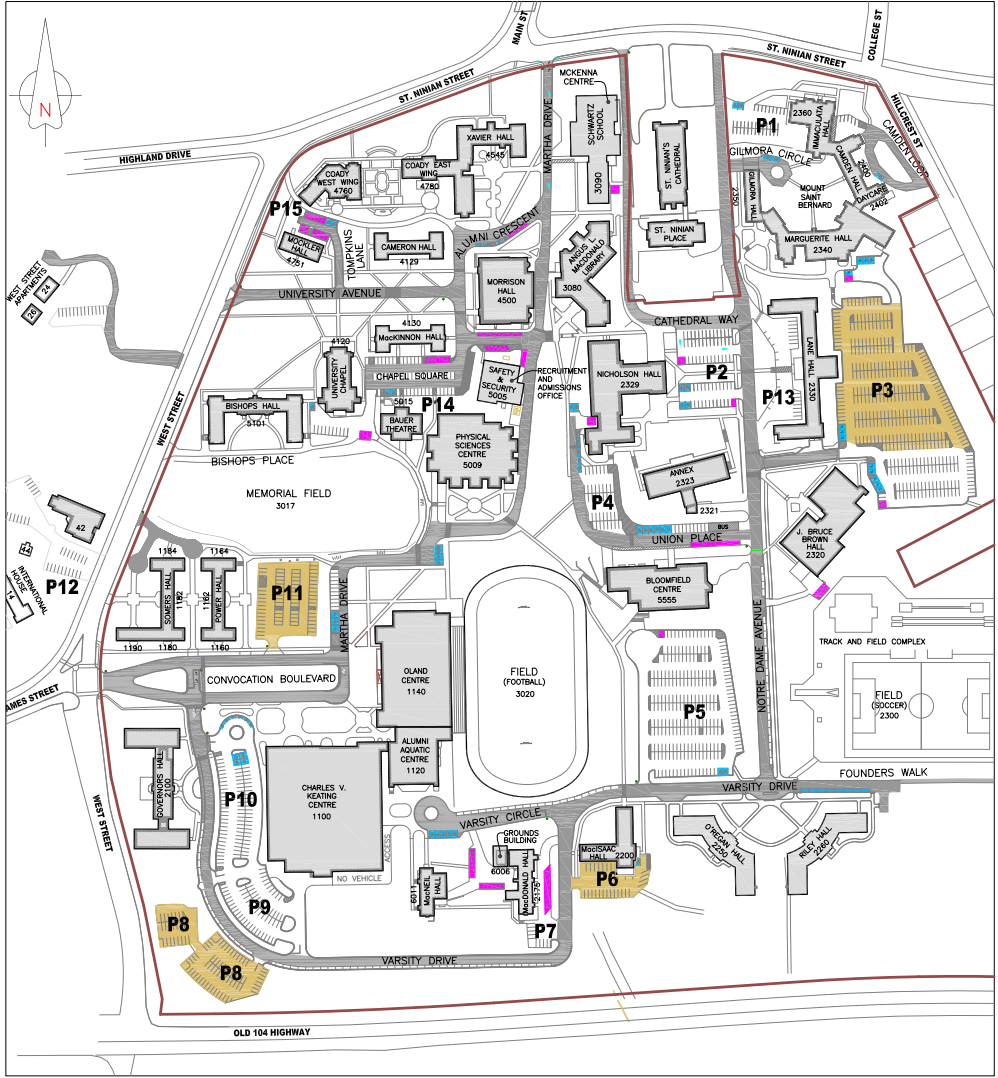

## Invitational Cross Country Meet Saturday, September 21, 2024

---

**Location:** St FX Cross Country Trails, 2k loop (Meet will begin on the soccer pitch)

**Start Time and Distance:** Women's Race, 12:00 PM 8km  
Men's Race, 1:00 PM 8km

**Facilities:** Change room and shower facilities will be available at the Amelia Saputo Centre.

Please bring your own towel.

**Entries:** On Trackie

Entries must be received by midnight Thursday September 19, 2024<sup>th</sup>

There will be a \$20.00 entry fee, paid on site.

**Parking:** Campus is expected to be busy, the parking lot below Bloomfield is recommended for buses.

# St. Francis Xavier University Parking Map

- DAILY PARKING (6:00 AM - 1:00 AM)**
- ACCESSIBLE PARKING**
- RESERVED PARKING**
- OVERNIGHT PARKING**

LAST UPDATE: SEPTEMBER 2, 2016  
 DIGITAL FILE: StFX Parking Plan 02Sep2016.dwg