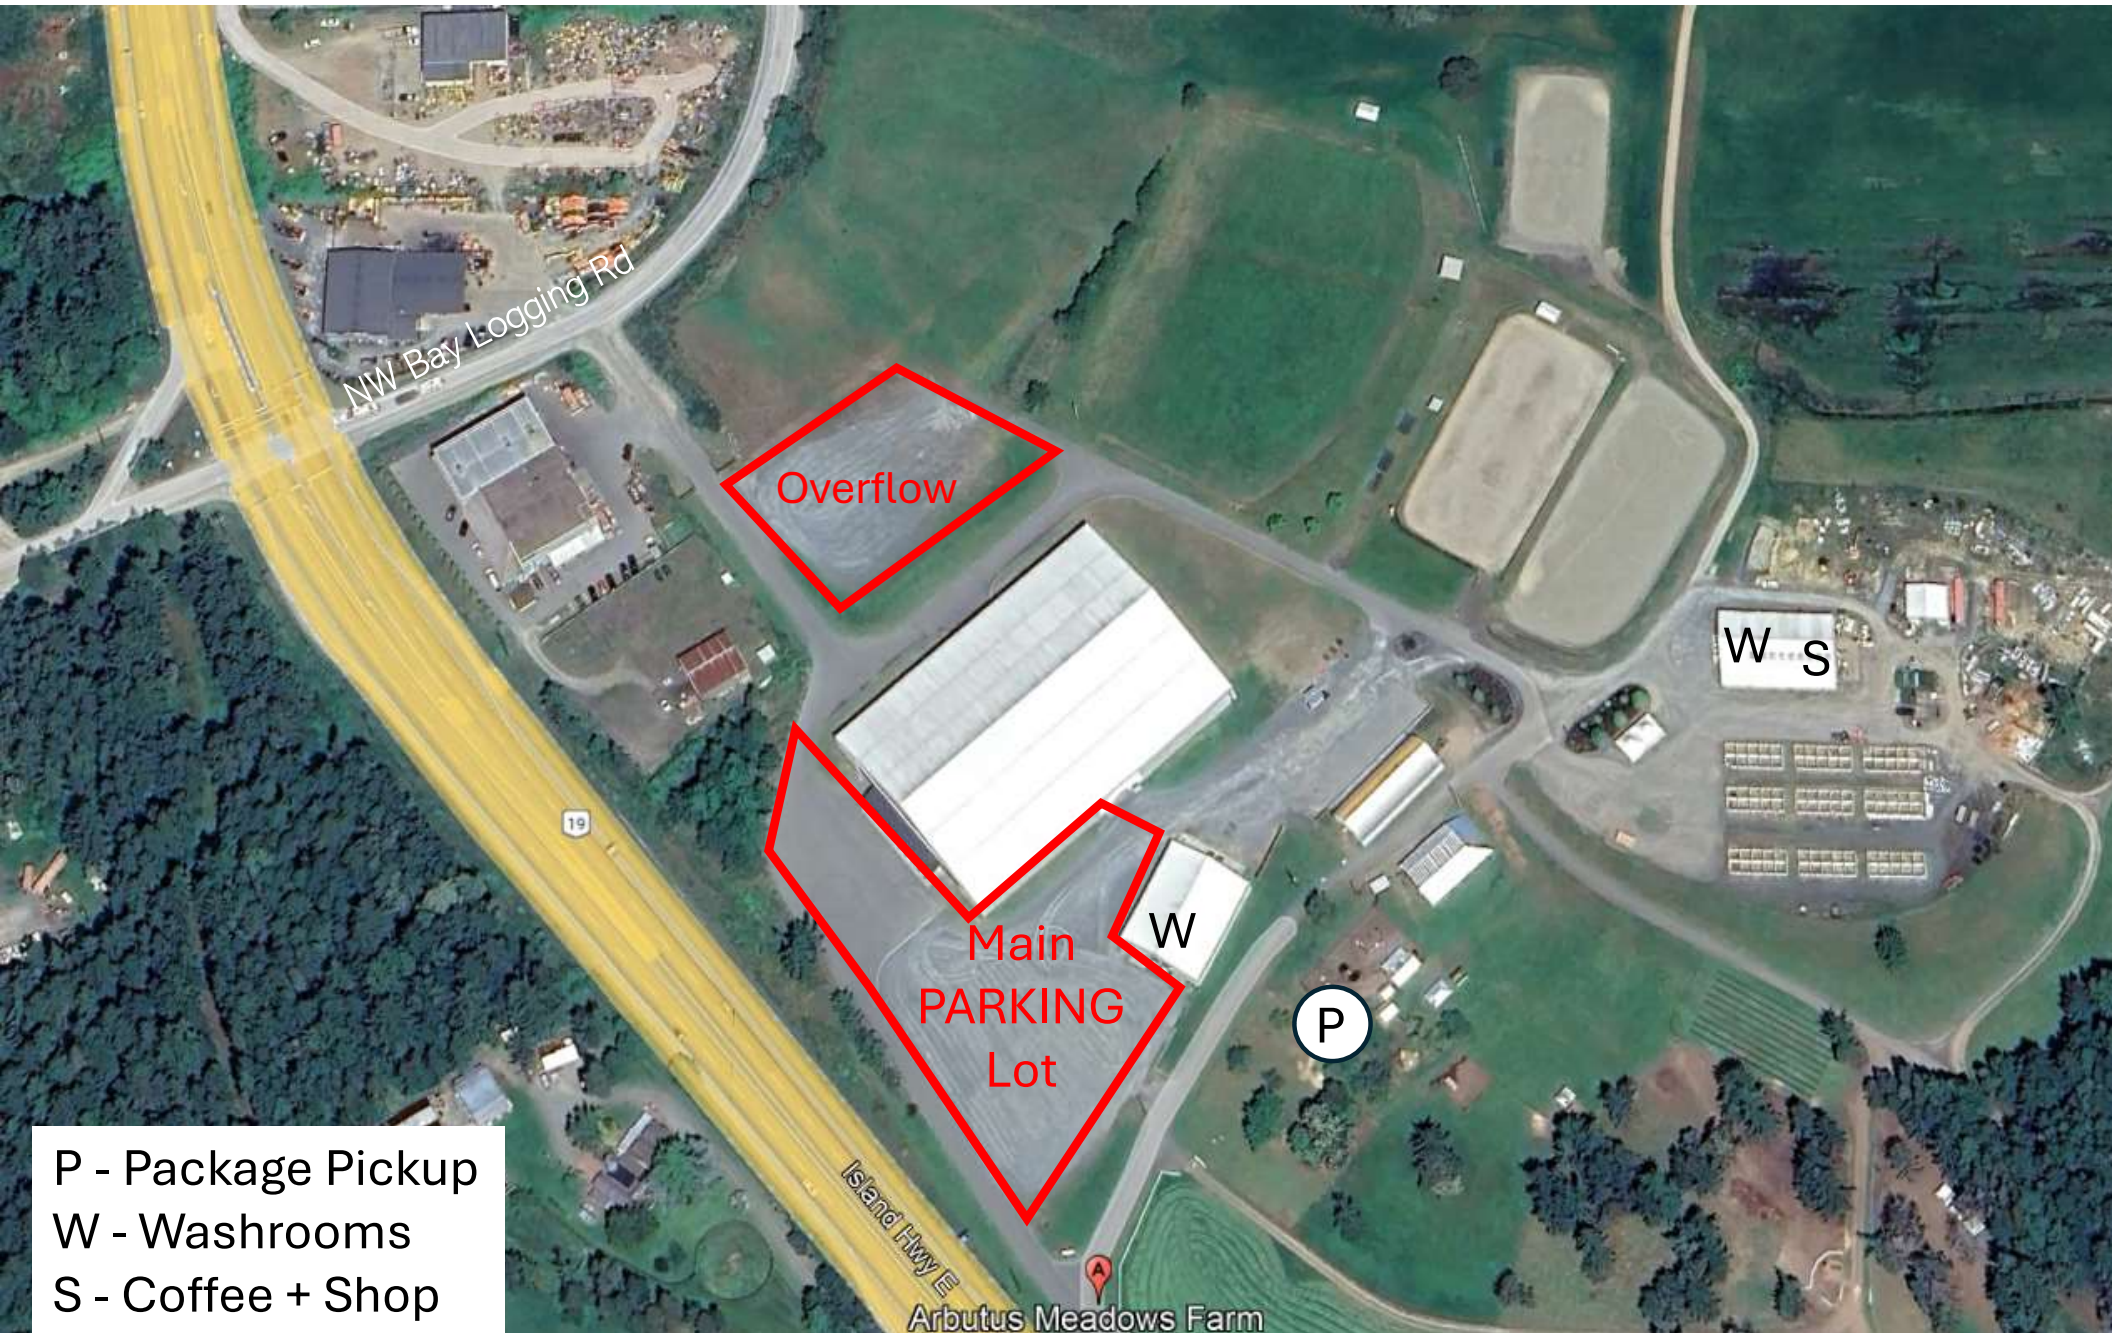

Course Map: see next page...

ARBUTUS
MEADOWS
ESTD | FARM | 1990

ARBUTUS XC RUMBLE

Location: Arbutus Meadows Farm – 1515 Island Hwy E, Nanoose Bay, BC

- P - Package Pickup
- W - Washrooms
- S - Coffee + Shop