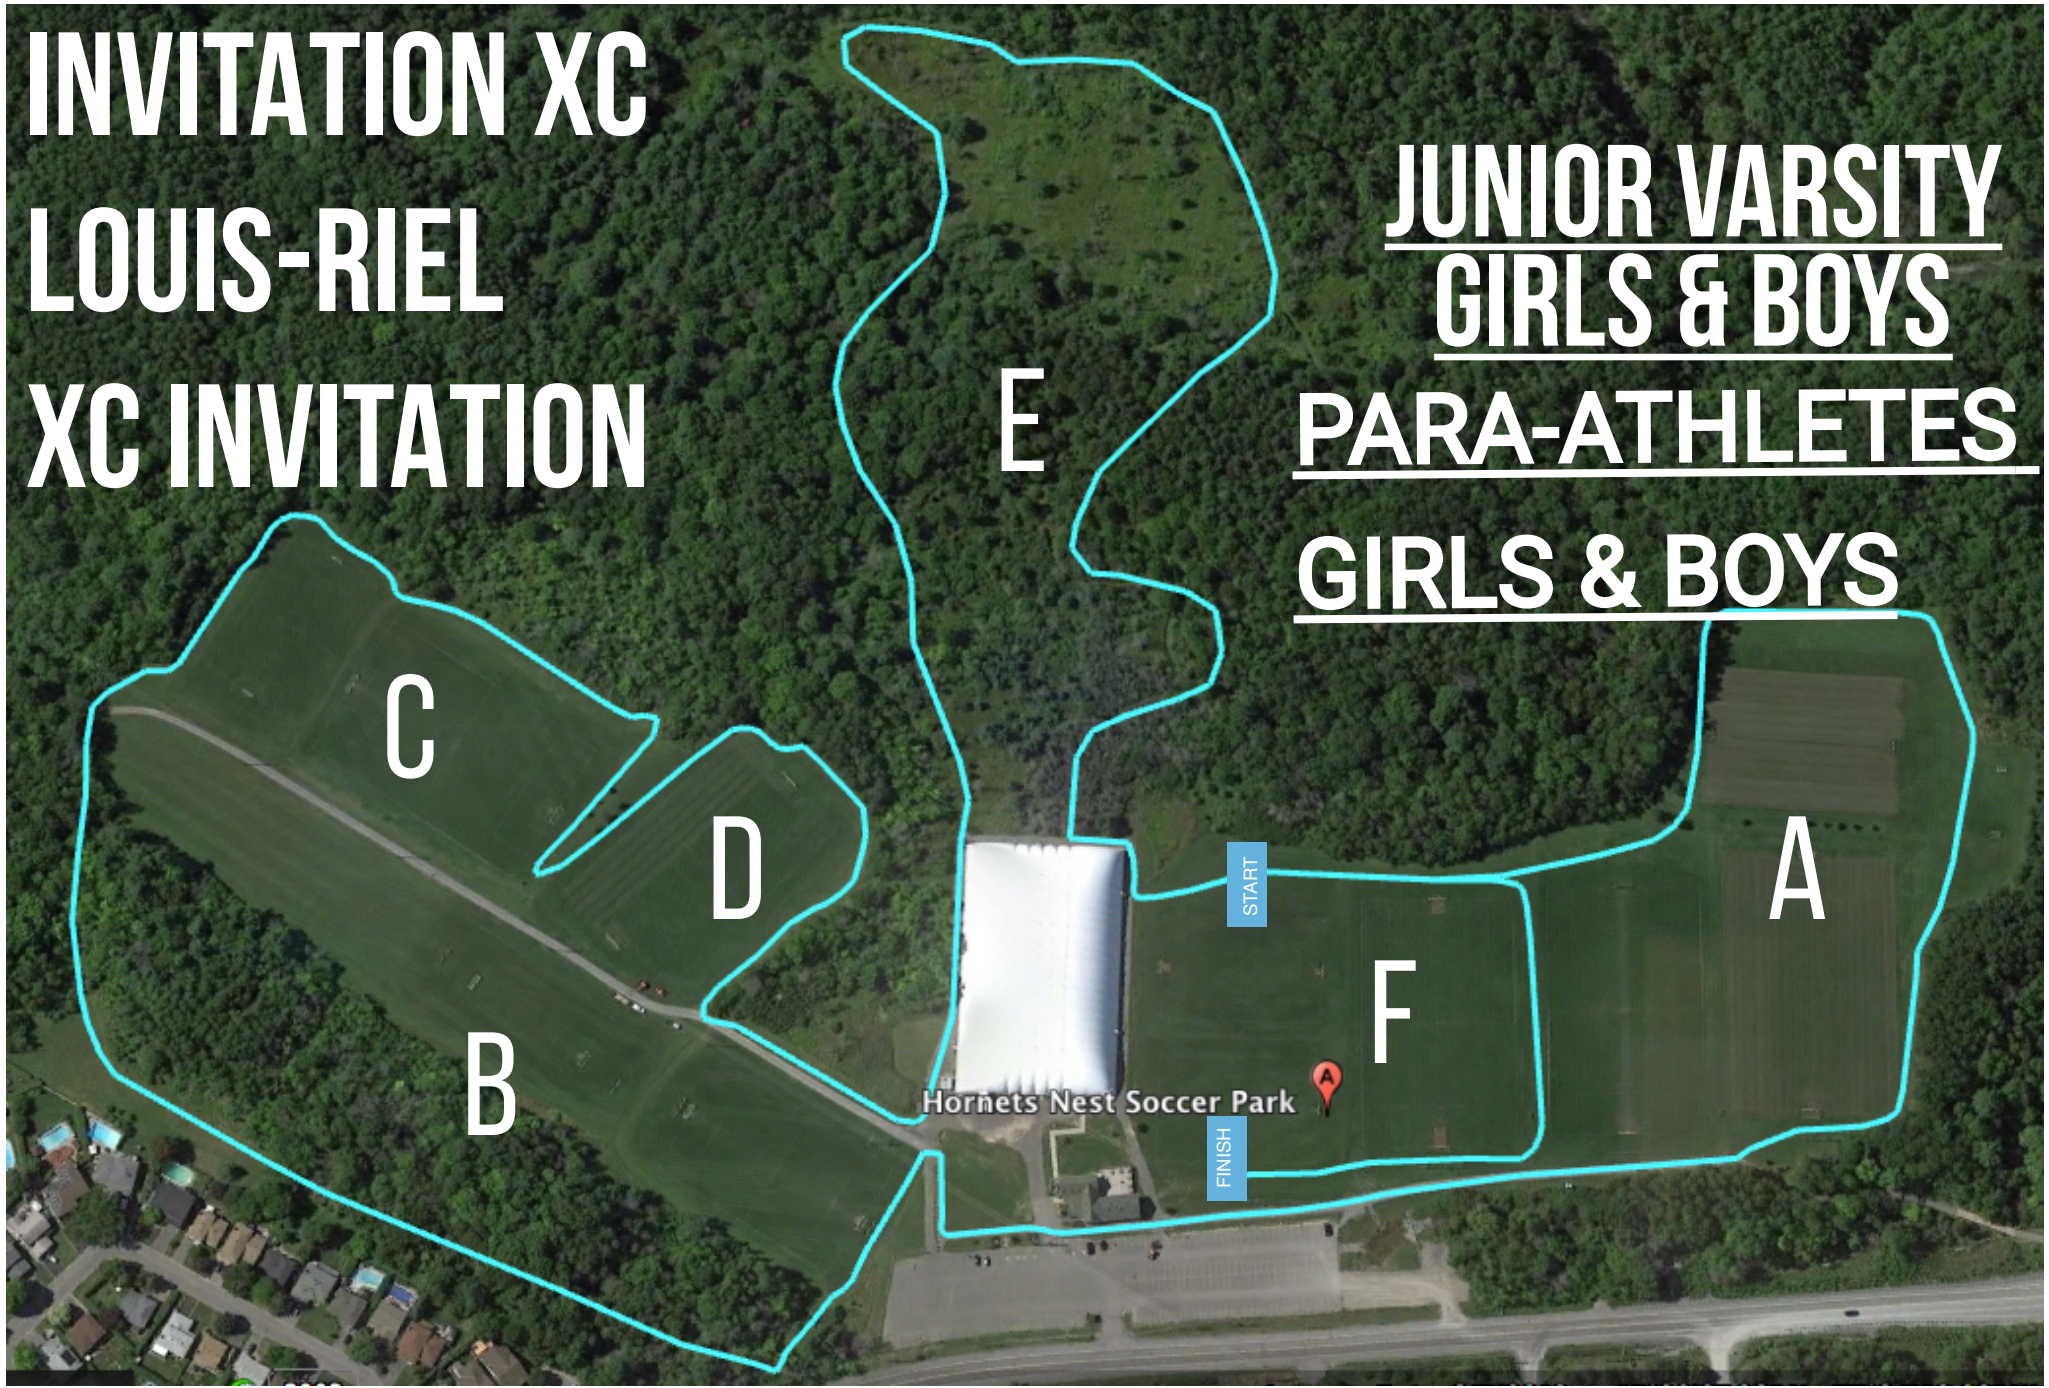

INVITATION XC LOUIS-RIEL XC INVITATION

COURSE: START - A - B - C - D - F - FINISH

TOTAL DISTANCE: 2970M

**INVITATION XC
LOUIS-RIEL
XC INVITATION**

**JUNIOR VARSITY
GIRLS & BOYS
PARA-ATHLETES
GIRLS & BOYS**

COURSE: START - A - B - C - D - E - F - FINISH

TOTAL DISTANCE: 3920M

INVITATION XC LOUIS-RIEL XC INVITATION

COURSE : START - A - G - B - C - D - E - F - FINISH

TOTAL DISTANCE: 5965M