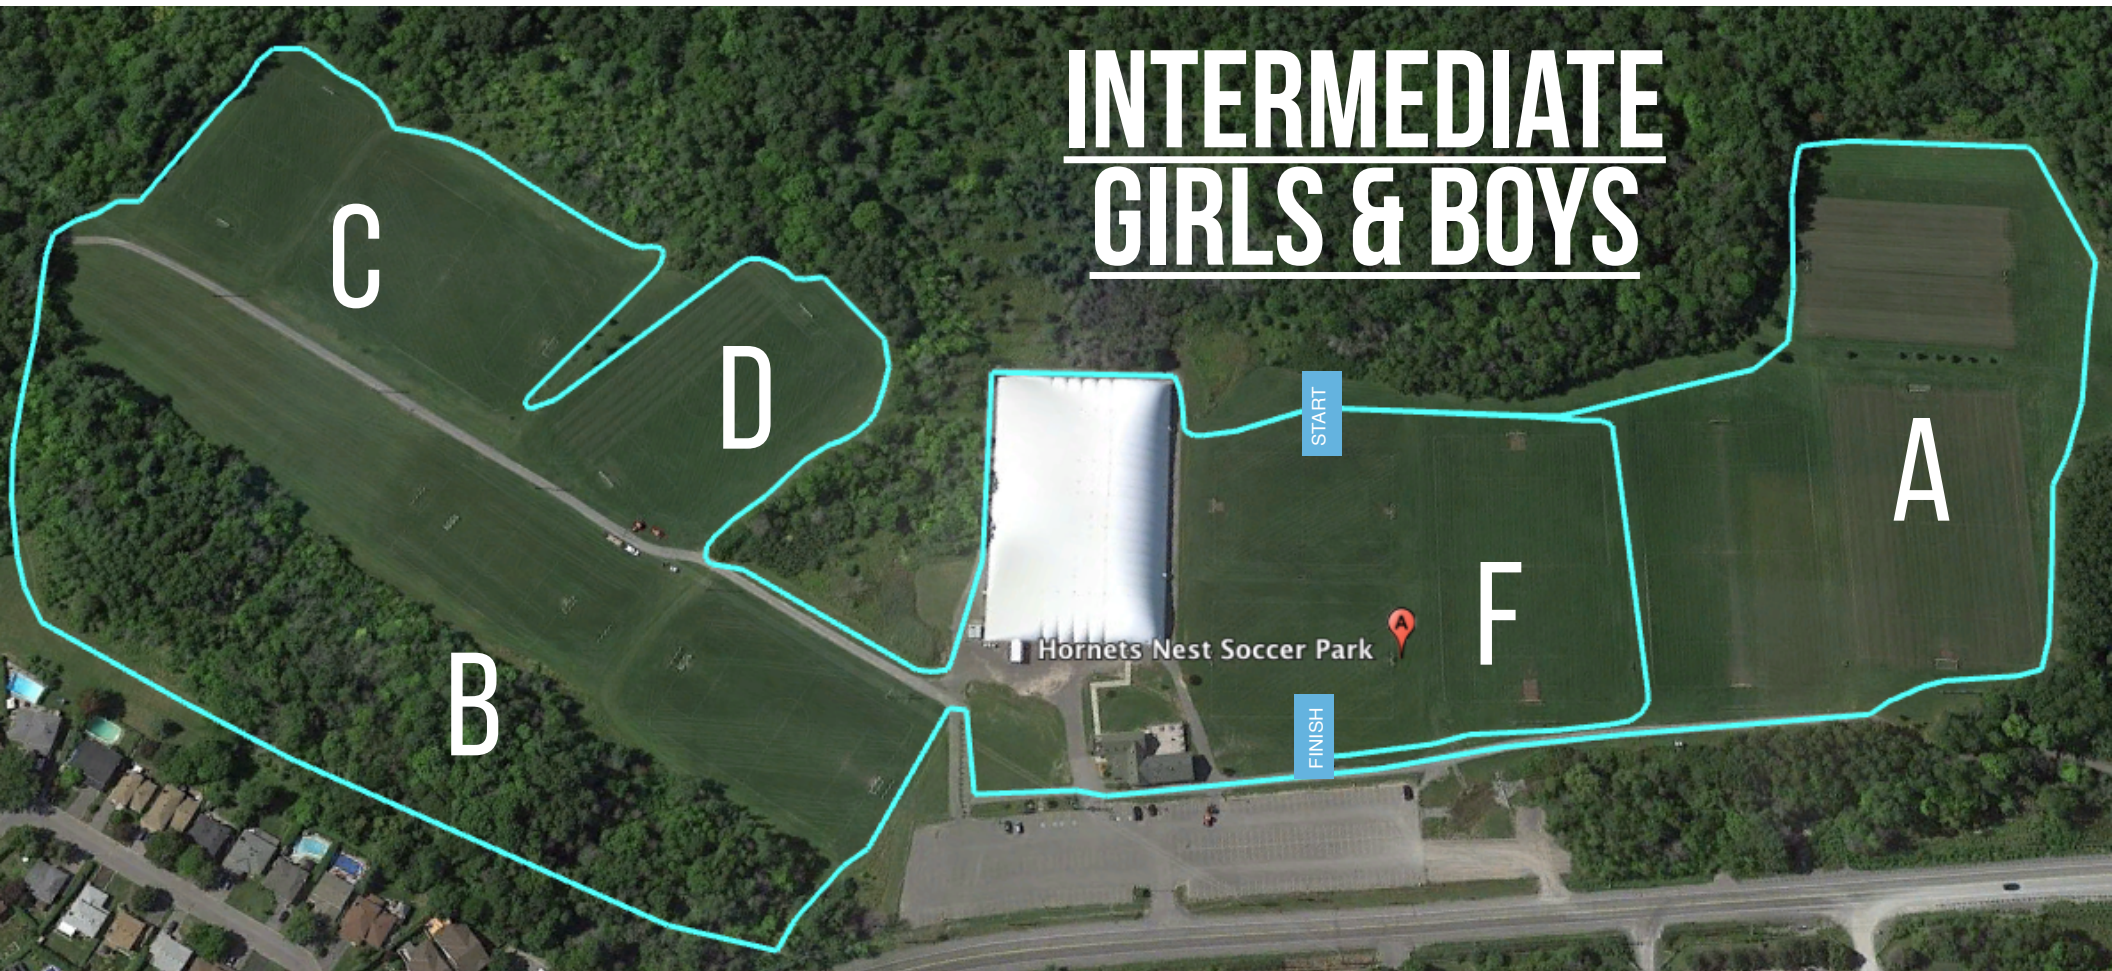

INVITATION XC LOUIS-RIEL XC INVITATION

COURSE: START - A - B - C - D - F - FINISH

TOTAL DISTANCE: 2970M

**INVITATION XC
LOUIS-RIEL
XC INVITATION**

**JUNIOR VARSITY
GIRLS & BOYS
PARA-ATHLETES
GIRLS & BOYS**

COURSE: START - A - B - C - D - E - F - FINISH

TOTAL DISTANCE: 3920M

INVITATION XC LOUIS-RIEL XC INVITATION

COURSE : START - A - G - B - C - D - E - F - FINISH

TOTAL DISTANCE: 5965M