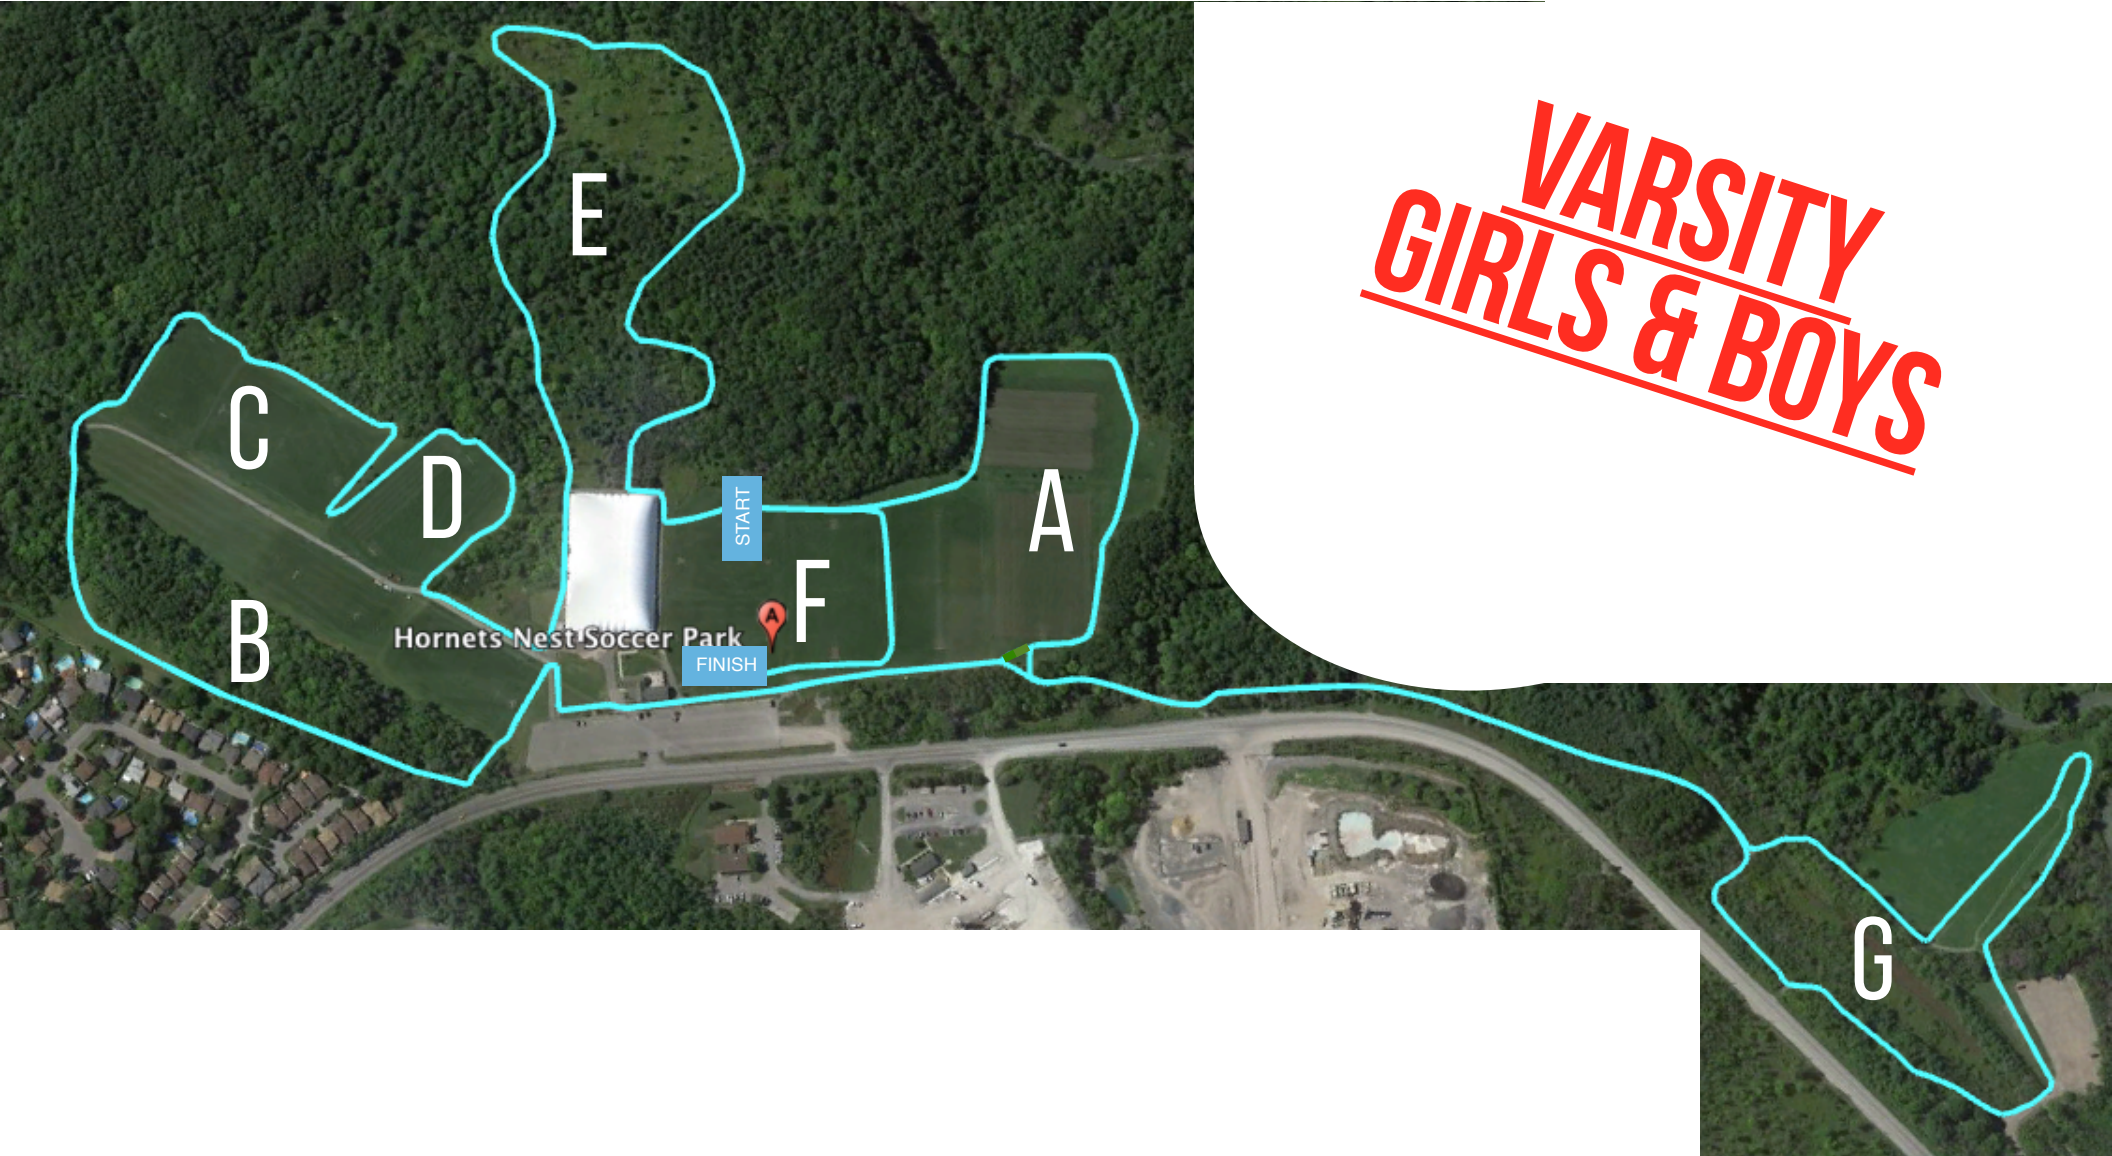

INVITATION XC LOUIS-RIEL XC INVITATION

COURSE: START - A - B - C - D - F - FINISH

TOTAL DISTANCE: 2970M

**INVITATION XC
LOUIS-RIEL
XC INVITATION**

**JUNIOR VARSITY
GIRLS & BOYS
PARA-ATHLETES
GIRLS & BOYS**

COURSE: START - A - B - C - D - E - F - FINISH

TOTAL DISTANCE: 3920M

INVITATION XC LOUIS-RIEL XC INVITATION

COURSE : START - A - G - B - C - D - E - F - FINISH

TOTAL DISTANCE: 5965M