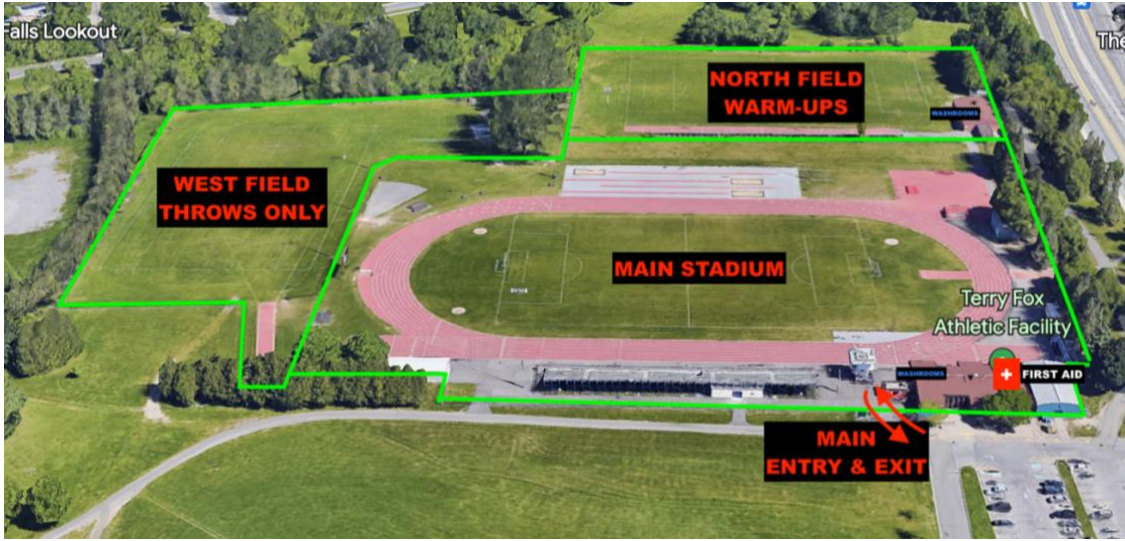

## OTTAWA TWILIGHT #8

---

<b>DATE:</b>	Wednesday, July 24th, 2024
<b>LOCATION:</b>	Terry Fox Athletic Facility, 2960 Riverside Dr. Ottawa, ON K1V 8N4
<b>SANCTIONED BY:</b>	World Athletics, World Para Athletics & Athletics Ontario
<b>AGE CATEGORIES:</b>	OPEN
<b>MEET ENTRY DEADLINE:</b>	Tuesday, July 23rdth 11:59pm
<b>ENTRY PAGE:</b>	<a href="https://www.trackie.com/event/2024ottawatwilight8">https://www.trackie.com/event/2024ottawatwilight8</a>
<b>FEES:</b>	Online - \$25.00
<b>IMPLEMENTS:</b>	Athletes are asked to bring their own. A limited number of implements may be available but requests must be made with plenty of time. Ottawa Lion members receive priority.
<b>CHECK IN:</b>	Athletes are asked to marshal at the start line of their event no later than 10min prior to the start. Distance runners will be required to pick up a hip/chest number at the Ottawa Lions tent located under the timing tower.
<b>PARKING:</b>	Limited parking will be available at the venue. Pay and display parking in the Mooneys Bay lot will also be available. With the Mooneys Bay park attractions the lots will fill up quickly.
<b>LIVE RESULTS:</b>	<a href="https://liveresults.ottawalions.com">liveresults.ottawalions.com</a>
<b>SCHEDULE OF EVENTS:</b>	Will be run men before women (unless indicated otherwise). Seeded/fast sections will be run first. Events may be combined if entries are low. <b>Para:</b> Ambulatory events are integrated, and wheelchair events assigned dedicated heat

**STADIUM AREAS**

**COMPETITION AREAS**

**EMERGENCY ACTION PLAN:**

There will be a First Aid Team located on site for the duration of the weekend. The First-Aid station will be located just east of the grandstands. This team is not responsible for RMT or PT but a first response in case of injury or need to call EMS.