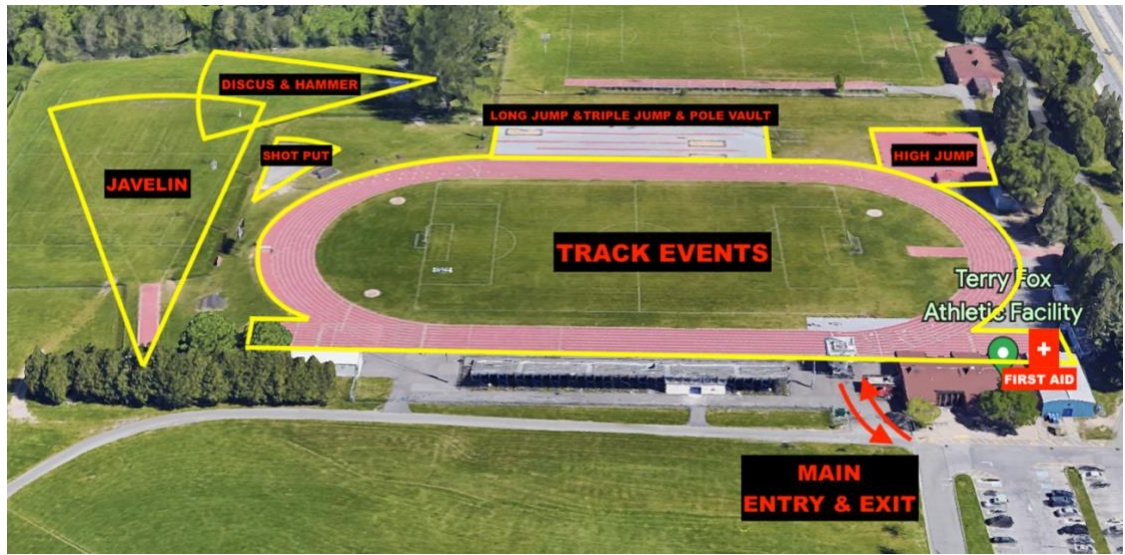

**FIELD EVENTS:**

6:00pm      Combined Pole Vault  
                 Combined Hammer Throw  
                 Women Long Jump  
7:00pm      Combined Shot Put  
7:30pm      Men Long Jump

**FACILITY LAYOUT**

**STADIUM AREAS**

**COMPETITION AREAS**

**EMERGENCY ACTION PLAN:**

There will be a First Aid Team located on site for the duration of the weekend. The First-Aid station will be located just east of the grandstands. This team is not responsible for RMT or PT but a first response in case of injury or need to call EMS.

A defibrillator is in the main building of the Terry Fox Athletic Facility.

If EMS is required at the Terry Fox Athletic Facility, the address is 2960 Riverside Dr. Ottawa Ontario K1V 8N4 (Inside Mooneys Bay Park). The best point of access is from the intersection of Riverside Dr. and Ridgewood Avenue, they should take an immediate right once inside Mooneys Bay Park. An alternative point of entry would be arriving from Hogs Back Rd, turning into the Mooneys Bay Boat launch entrance, and pulling up to the West Field.