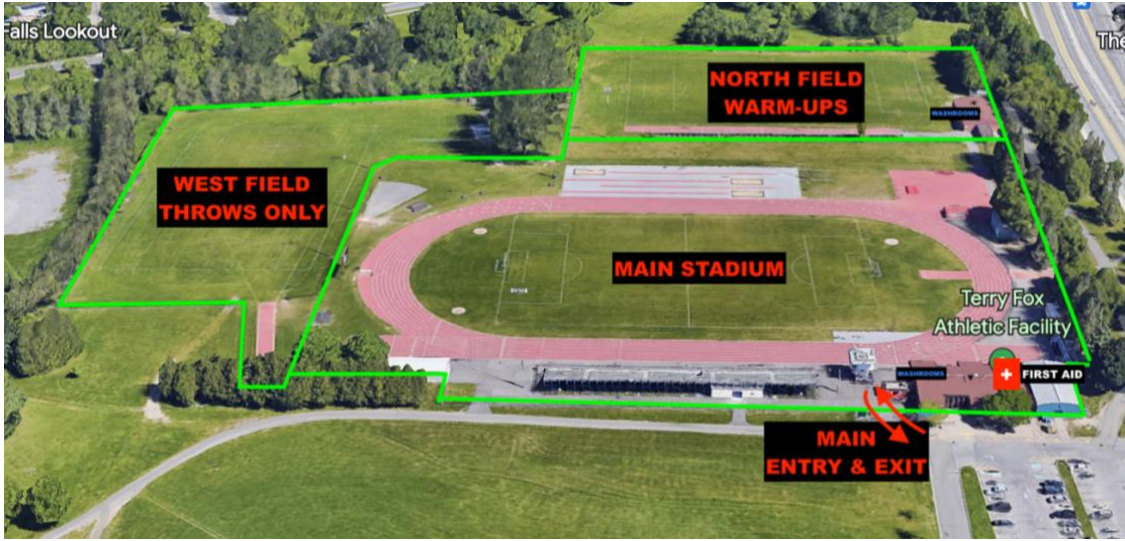

FACILITY LAYOUT

STADIUM AREAS

COMPETITION AREAS

EMERGENCY ACTION PLAN:

There will be a First Aid Team located on site for the duration of the weekend. The First-Aid station will be located just east of the grandstands. This team is not responsible for RMT or PT but a first response in case of injury or need to call EMS.

A defibrillator is in the main building of the Terry Fox Athletic Facility.

If EMS is required at the Terry Fox Athletic Facility, the address is 2960 Riverside Dr. Ottawa Ontario K1V 8N4 (Inside Mooneys Bay Park). The best point of access is from the intersection of Riverside Dr. and Ridgewood Avenue, they should take an immediate right once inside Mooneys Bay Park. An alternative point of entry would be arriving from Hogs Back Rd, turning into the Mooneys Bay Boat launch entrance, and pulling up to the West Field.