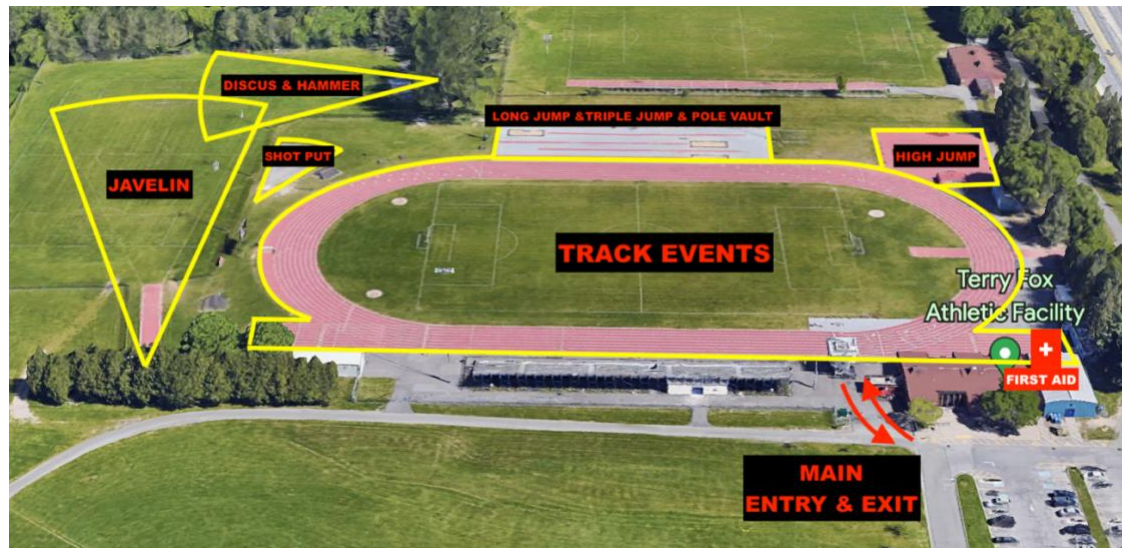

FIELD EVENTS:

- 6:15pm Combined High Jump
- Combined Javelin Throw
- Combined Discus Throw

FACILITY LAYOUT

STADIUM AREAS

COMPETITION AREAS

EMERGENCY ACTION PLAN:

There will be a First Aid Team located on site for the duration of the weekend. The First-Aid station will be located just east of the grandstands. This team is not responsible for RMT or PT but a first response in case of injury or need to call EMS.

A defibrillator is in the main building of the Terry Fox Athletic Facility.

If EMS is required at the Terry Fox Athletic Facility, the address is 2960 Riverside Dr. Ottawa Ontario K1V 8N4 (Inside Mooneys Bay Park). The best point of access is from the intersection of Riverside Dr. and Ridgewood Avenue, they should take an immediate right once inside Mooneys Bay Park. An alternative point of entry would be arriving from Hogs Back Rd, turning into the Mooneys Bay Boat launch entrance, and pulling up to the West Field.