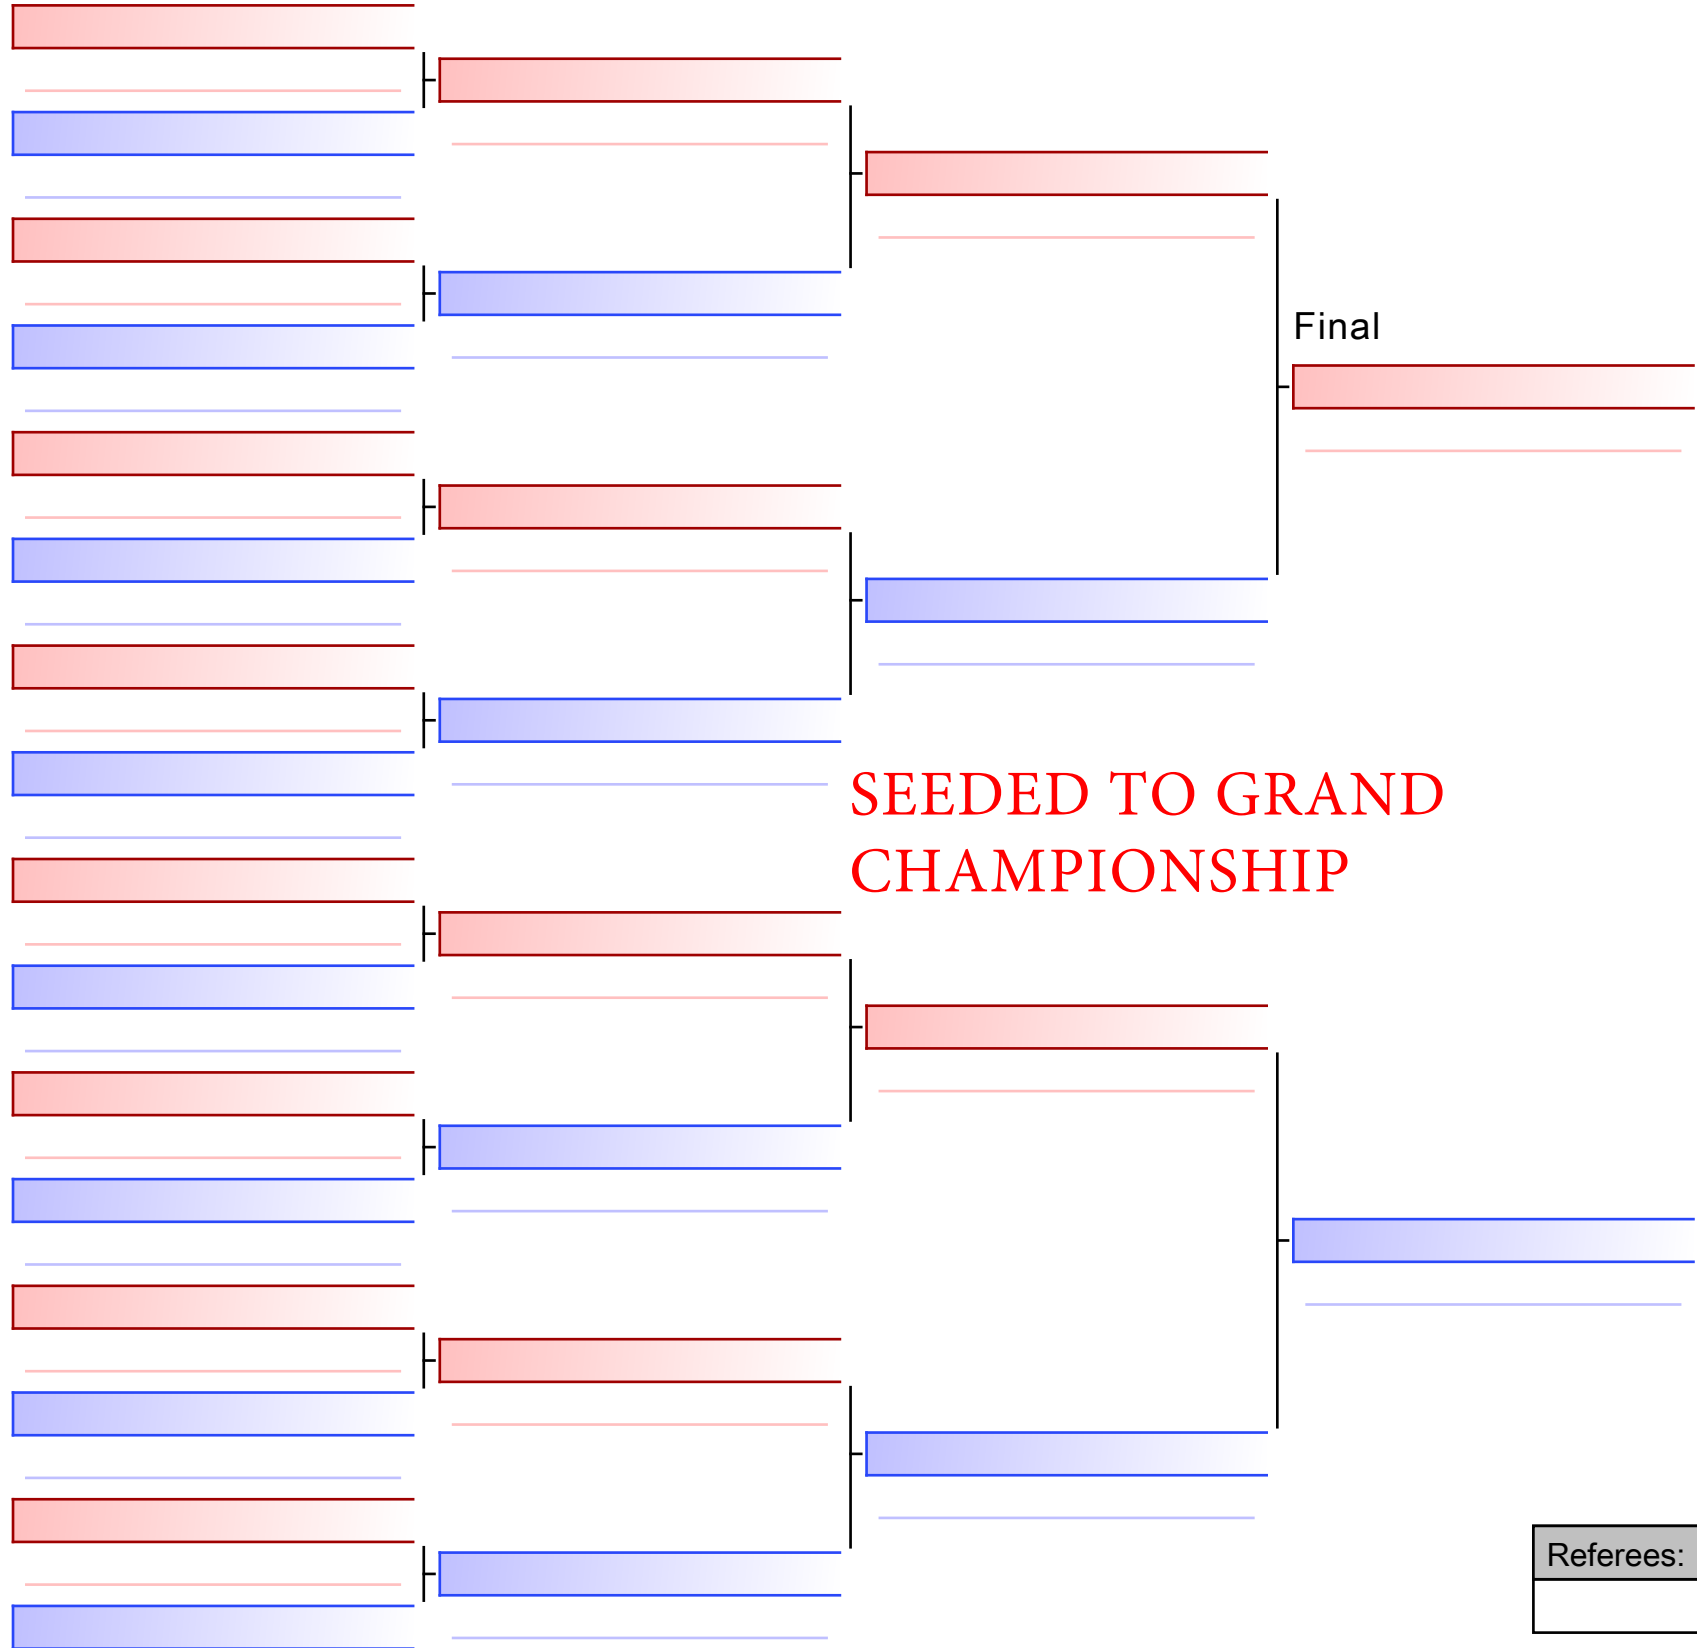

Referees:				

Final

**SEEDED TO GRAND
CHAMPIONSHIP**

 GUIMMAYEN ERIC (HASTINGS MARTIA)

Referees:			

Final

HOOD DUSTIN (WEST SHORE KIMU)

Referees:				