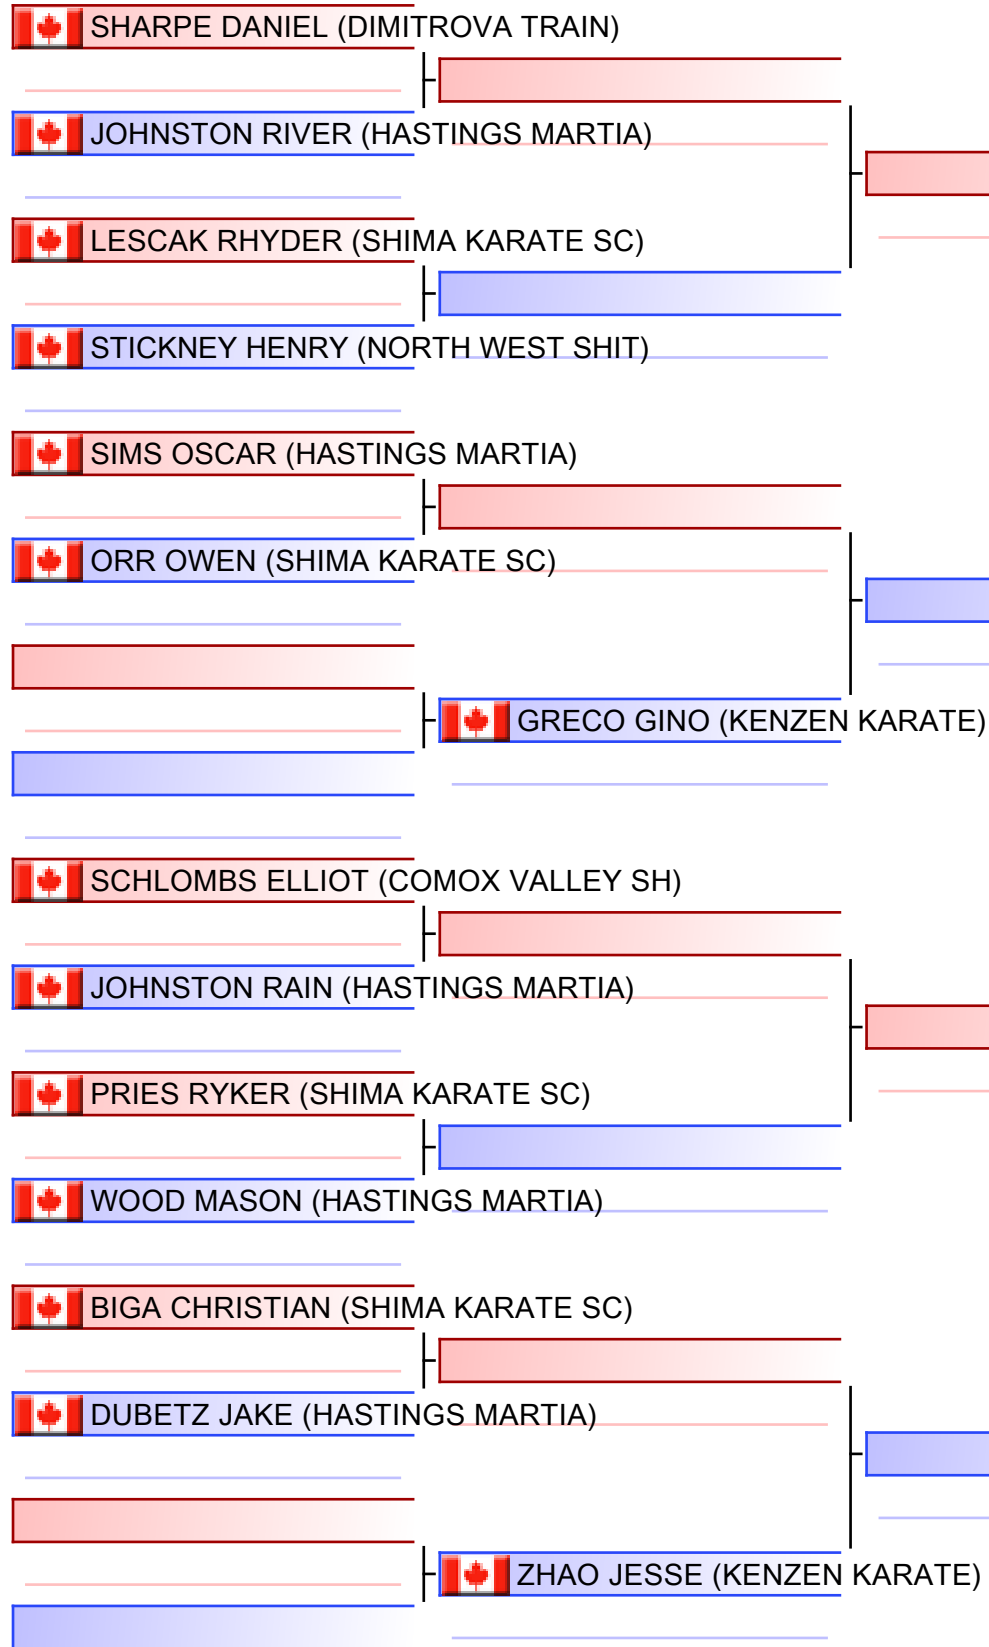

BKa2 Boys 8/9 - Kata Novice

2023 Shima Invitational, CAN

2023-11-07

Tatami
2 09:31

Pool
1/1