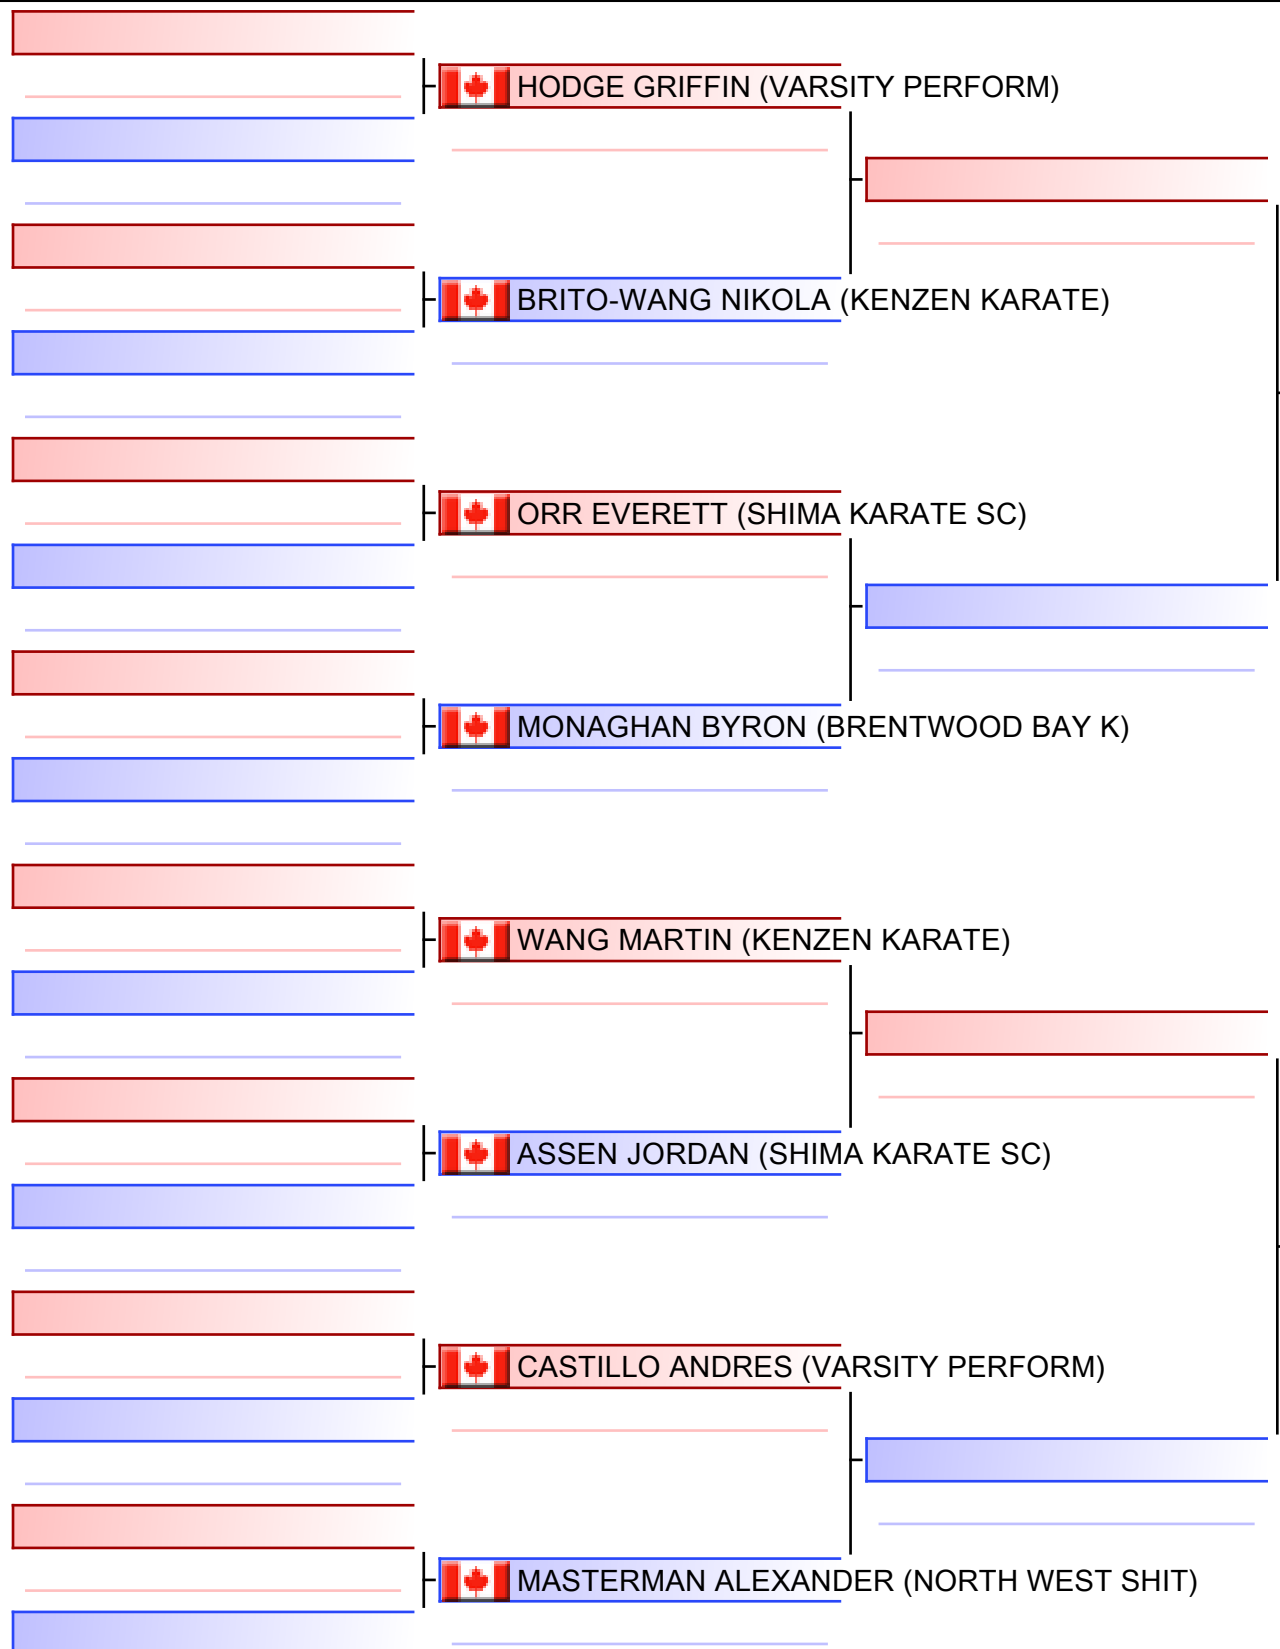

5  LITCHFIELD OLIVER (SHIMA KARATE SC)
_____ | _____

6  ZUHAIKUDDIN KHAWAJA_MUHAMMAD (SHIMA KARATE SC)
_____ | _____

Referees:			

Referees:			

Final

Referees:			

Referees:			

BKu2 Boys 8/9 - Kumite Novice