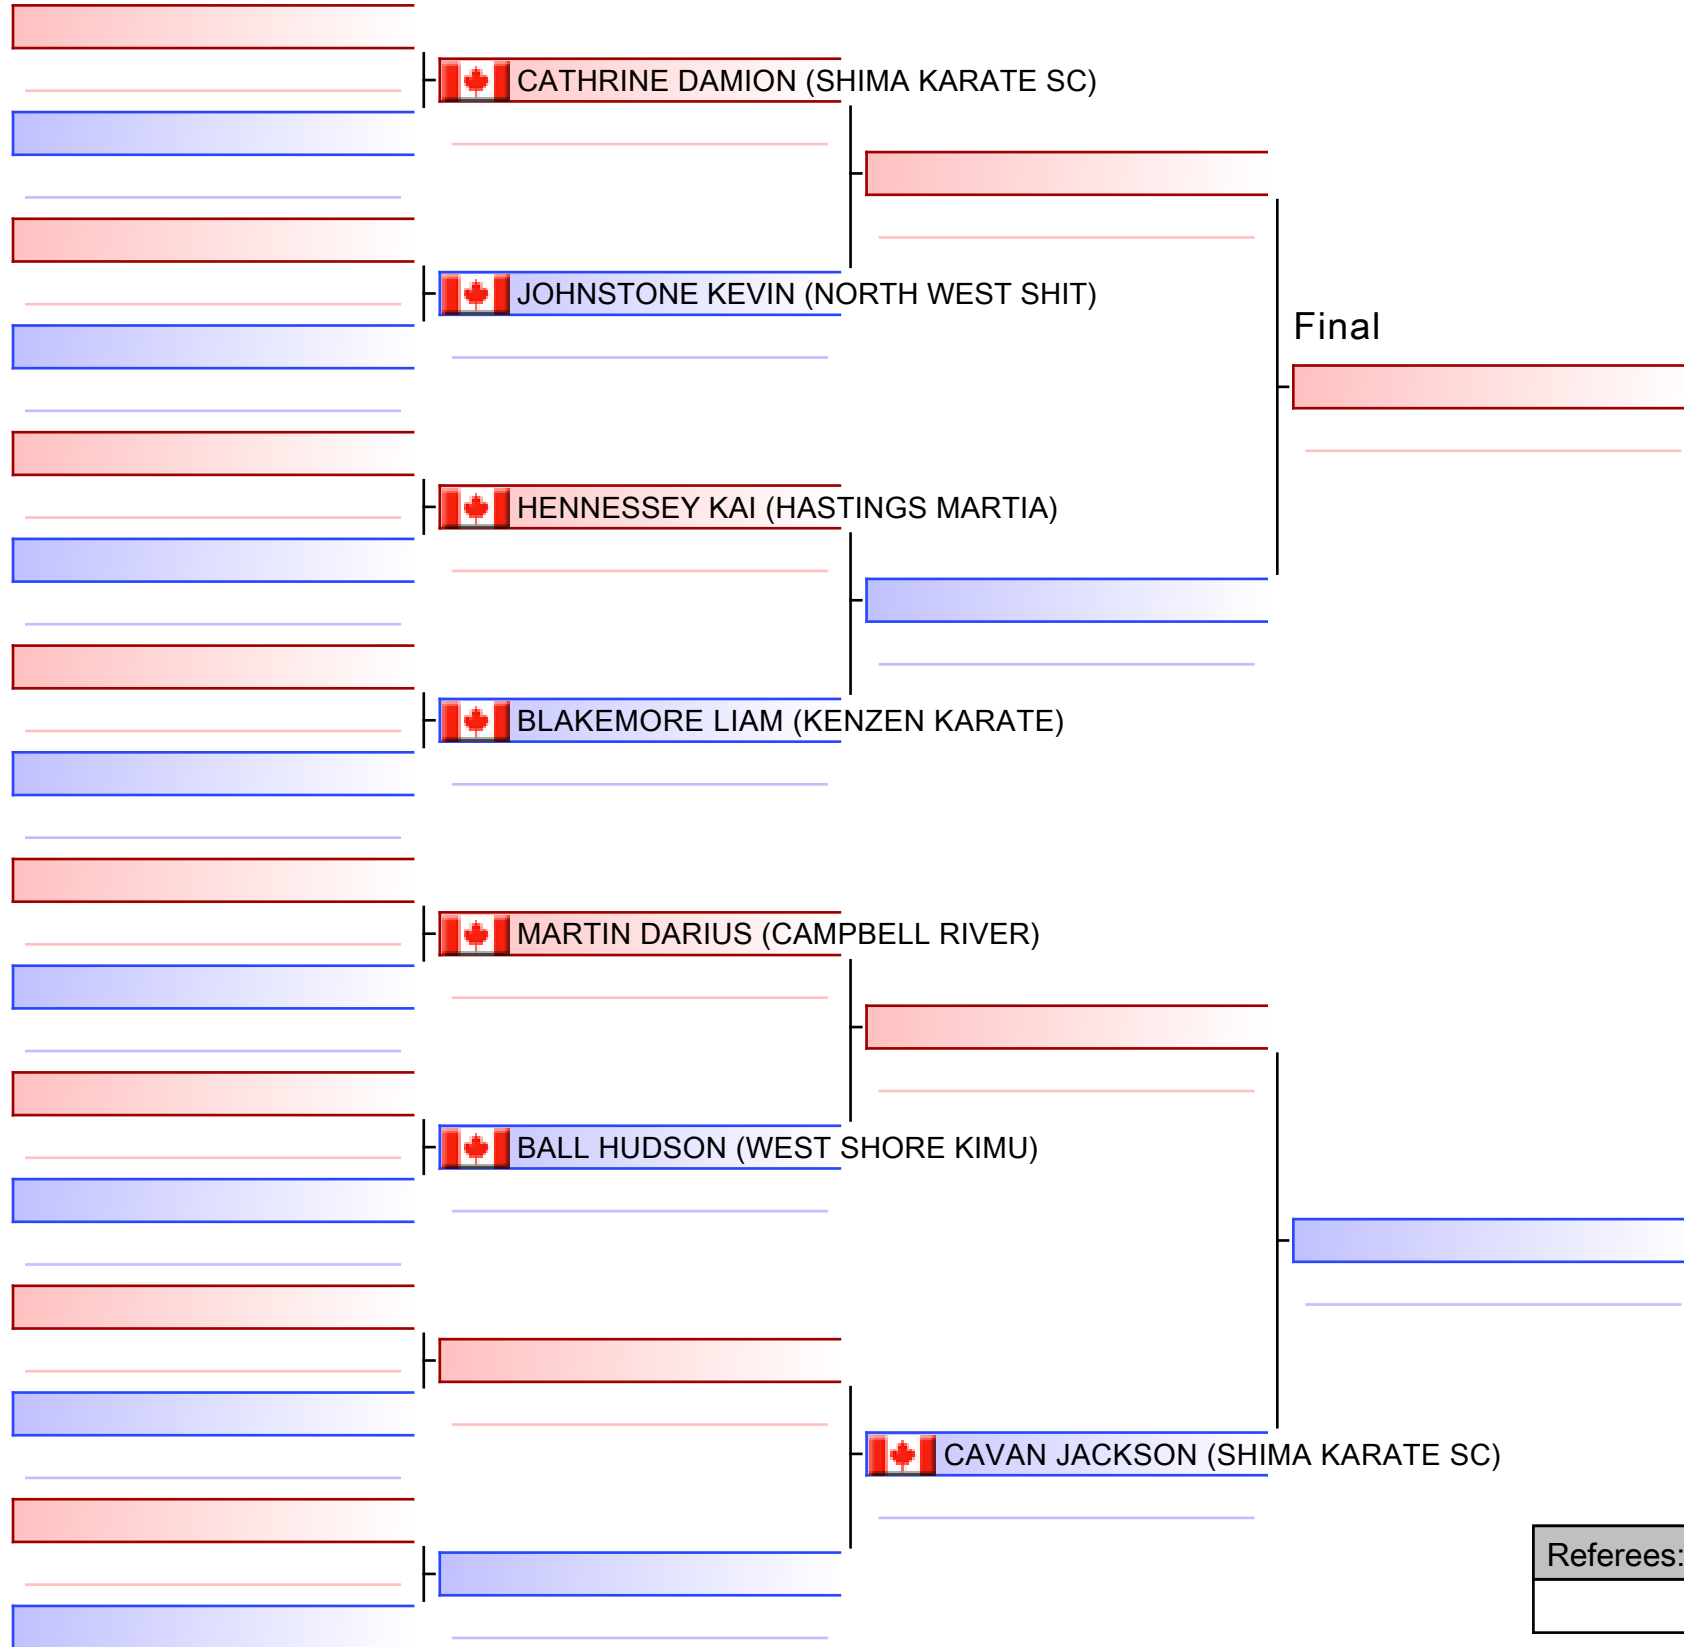

Final

 LAWRENCE BRAEDON (STEVESTON KAP)

 SMITH GAGE (DIMITROVA TRAIN)

--

Referees:			

Referees:			

Final

SEEDED TO GRAND CHAMPIONSHIP