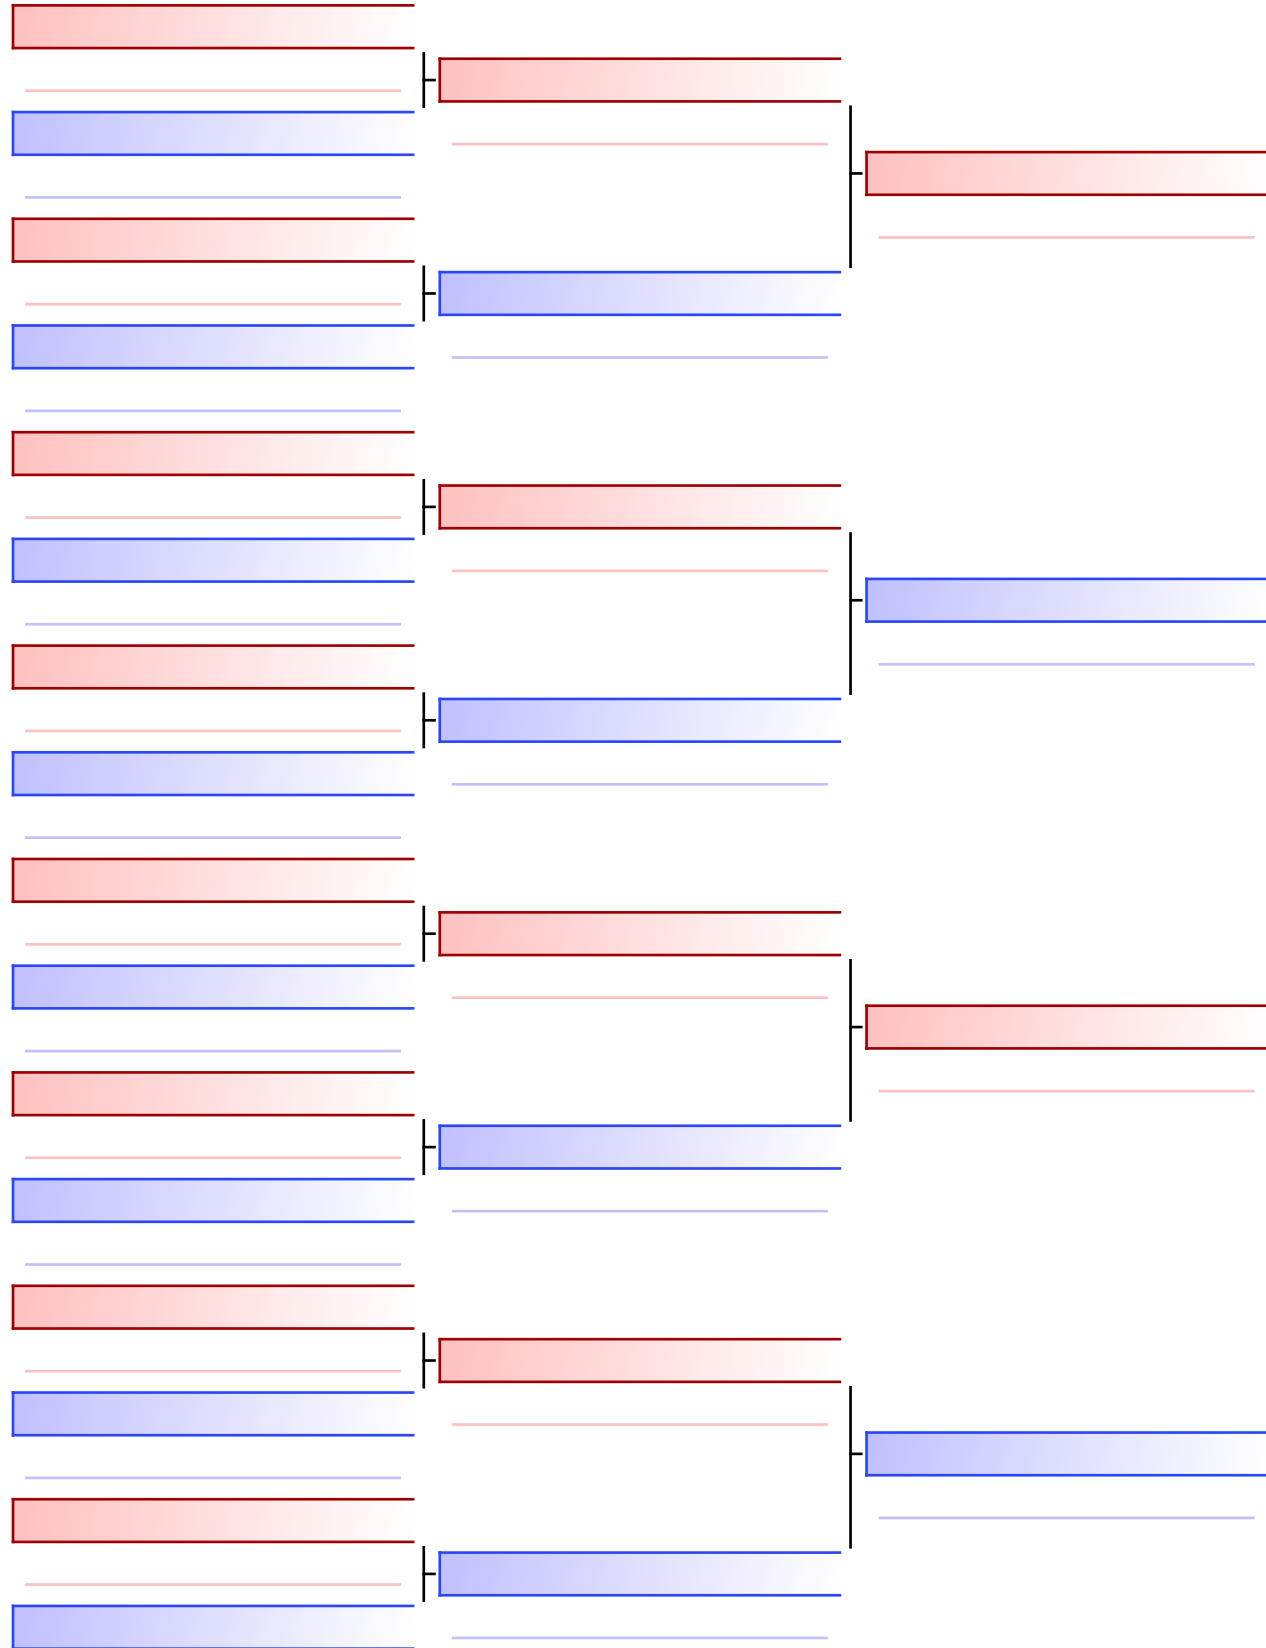

Final

SMITH NASH (DIMITROVA TRAIN)

BOWEN LEVI (CAMPBELL RIVER)