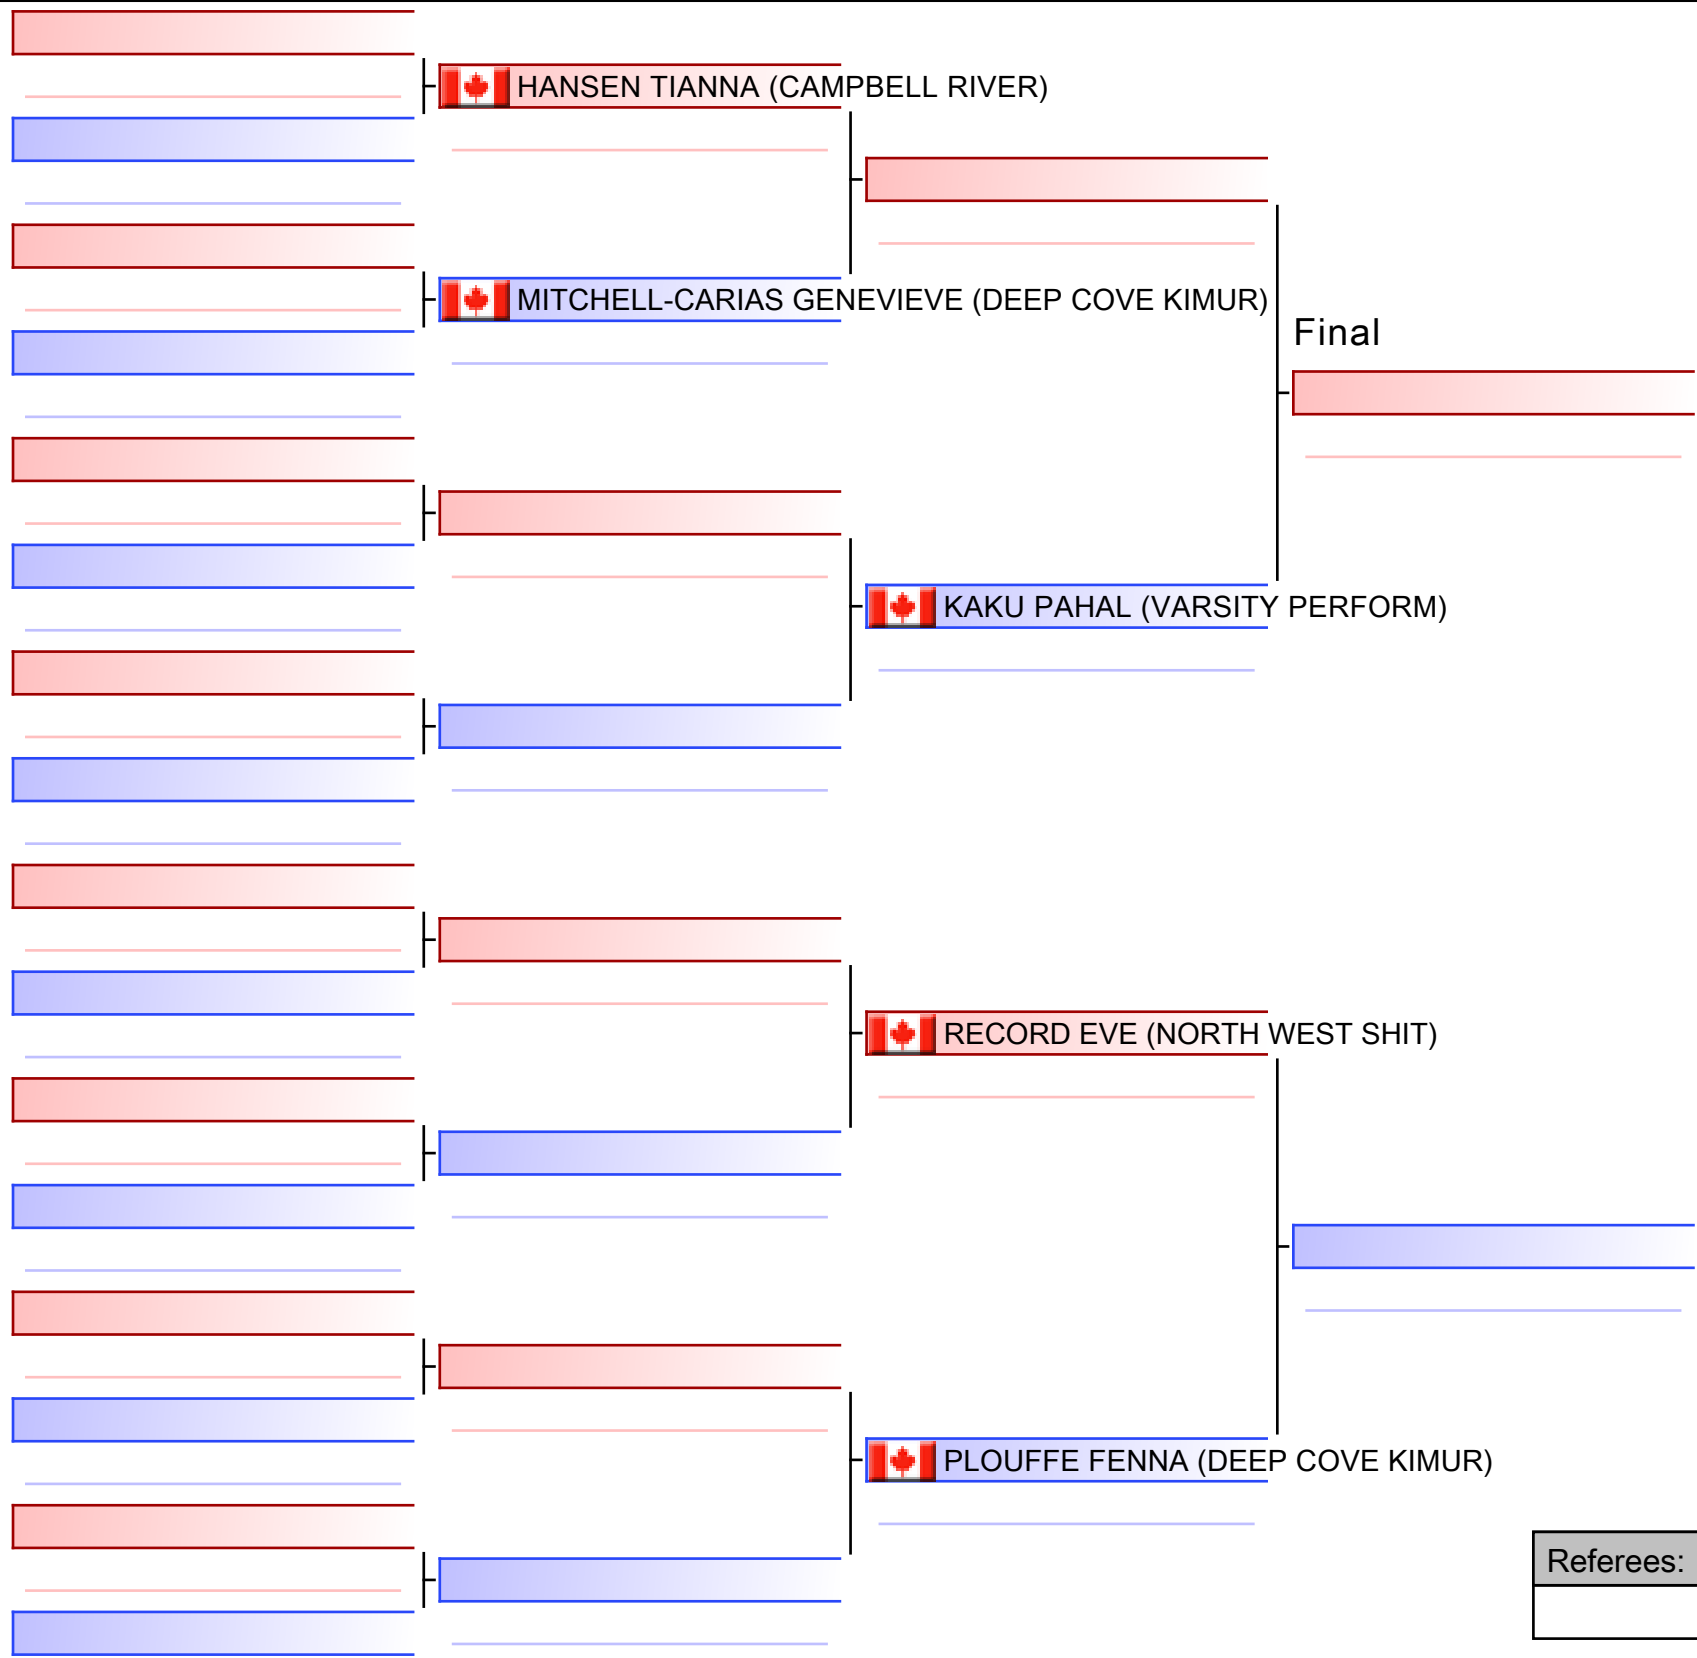

Referees:			

Final

 BOOTH PAISLEY (KENZEN KARATE)

Referees:			

Referees:			

Final

--

Referees:			