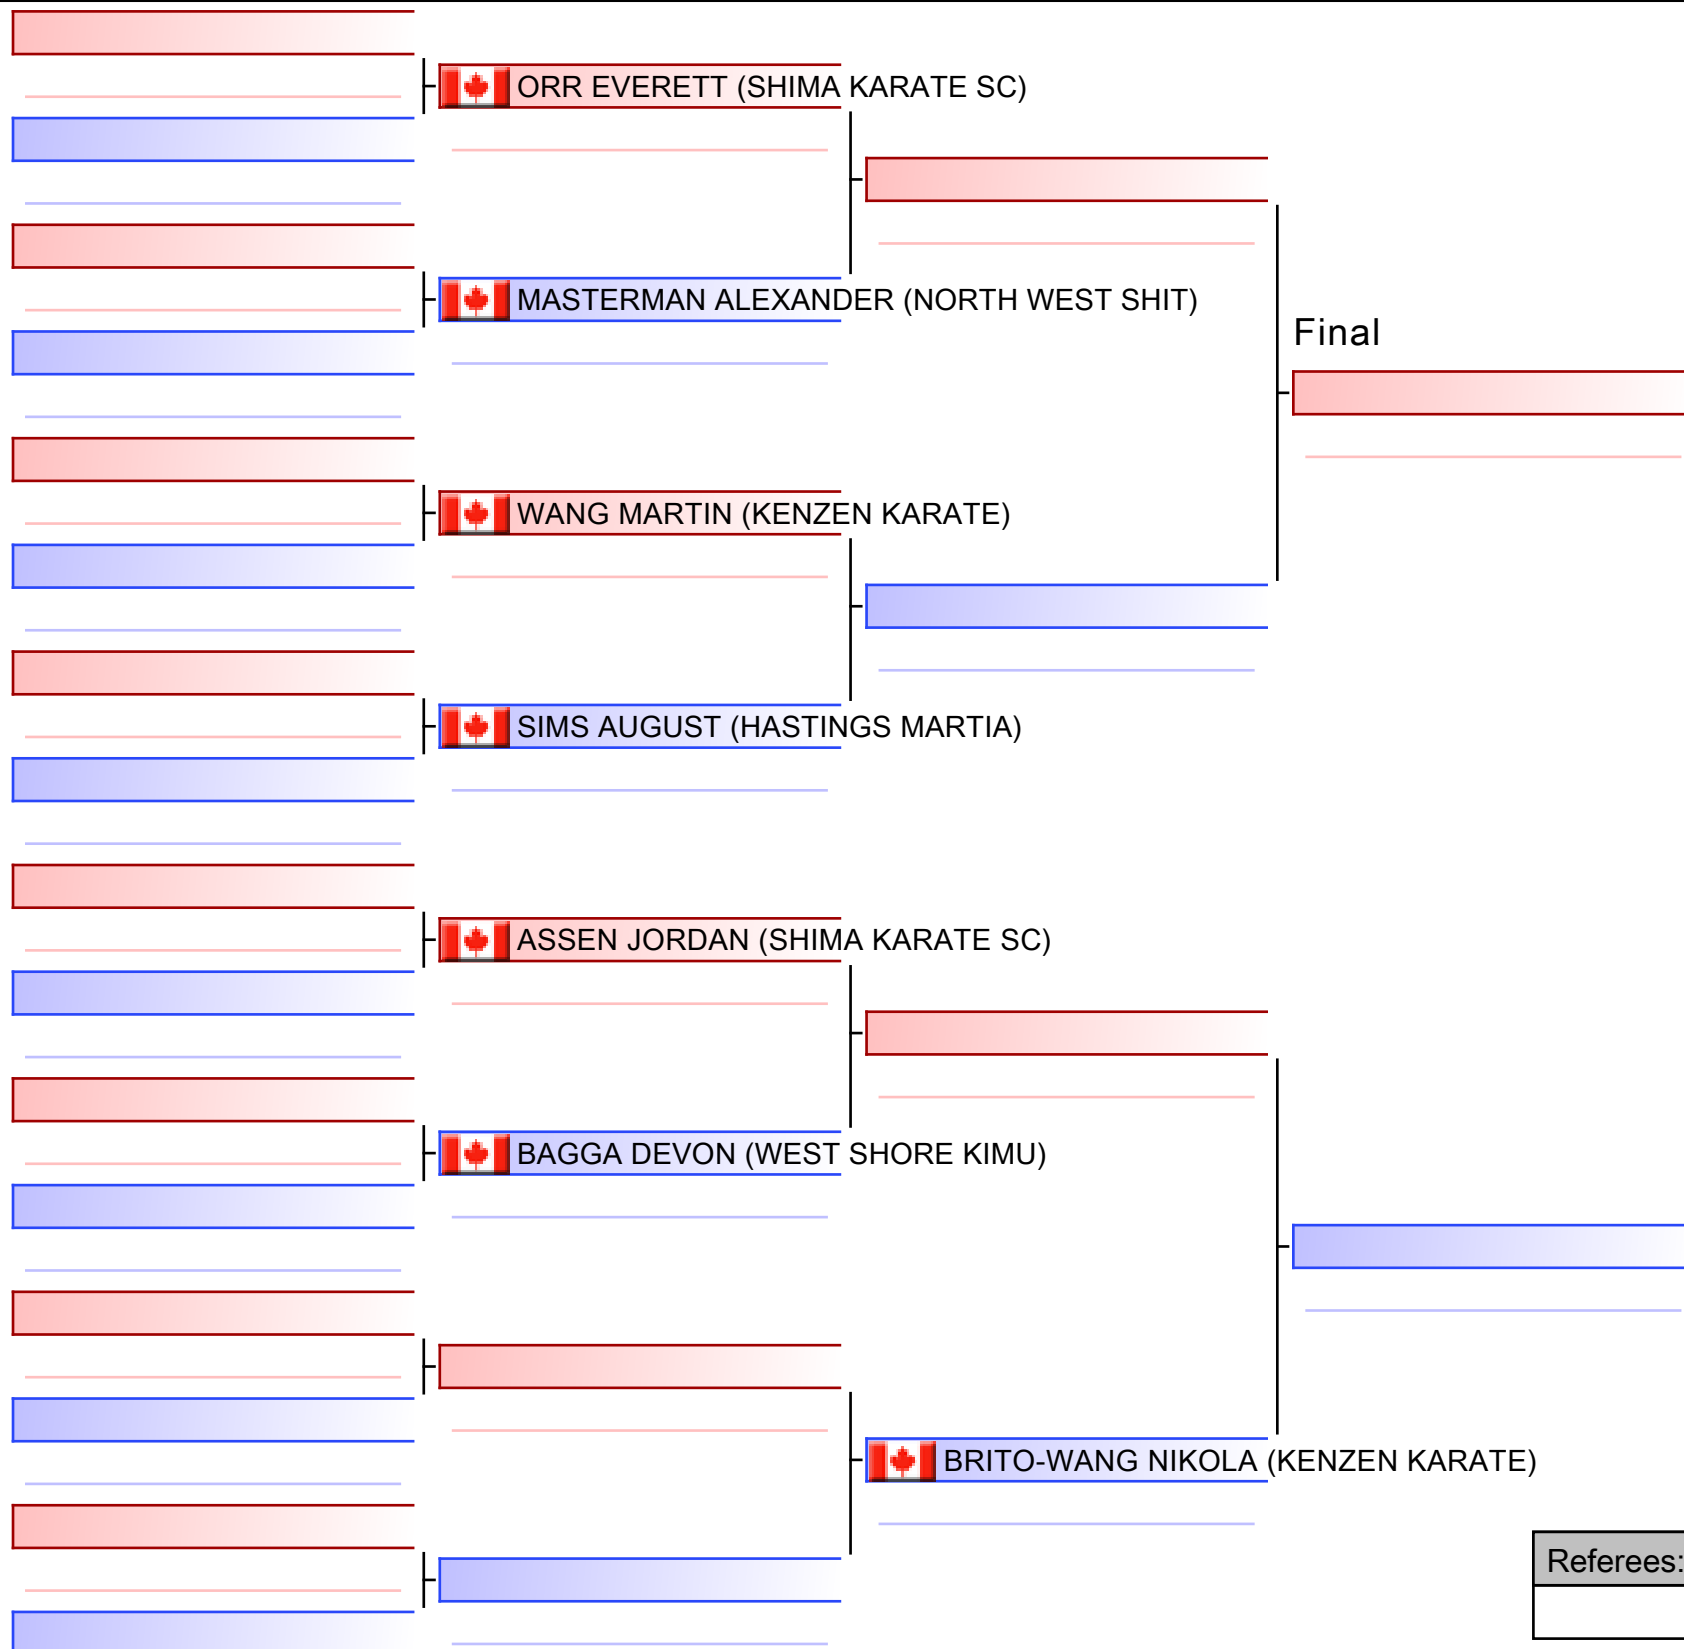

BKa1 Boys 7 & Under - Kata All belts

2023 Shima Invitational, CAN

2023-11-07

Tatami
1 09:31

Pool
1/1

Referees:			

MARTIN DARIUS (CAMPBELL RIVER)

Referees:				