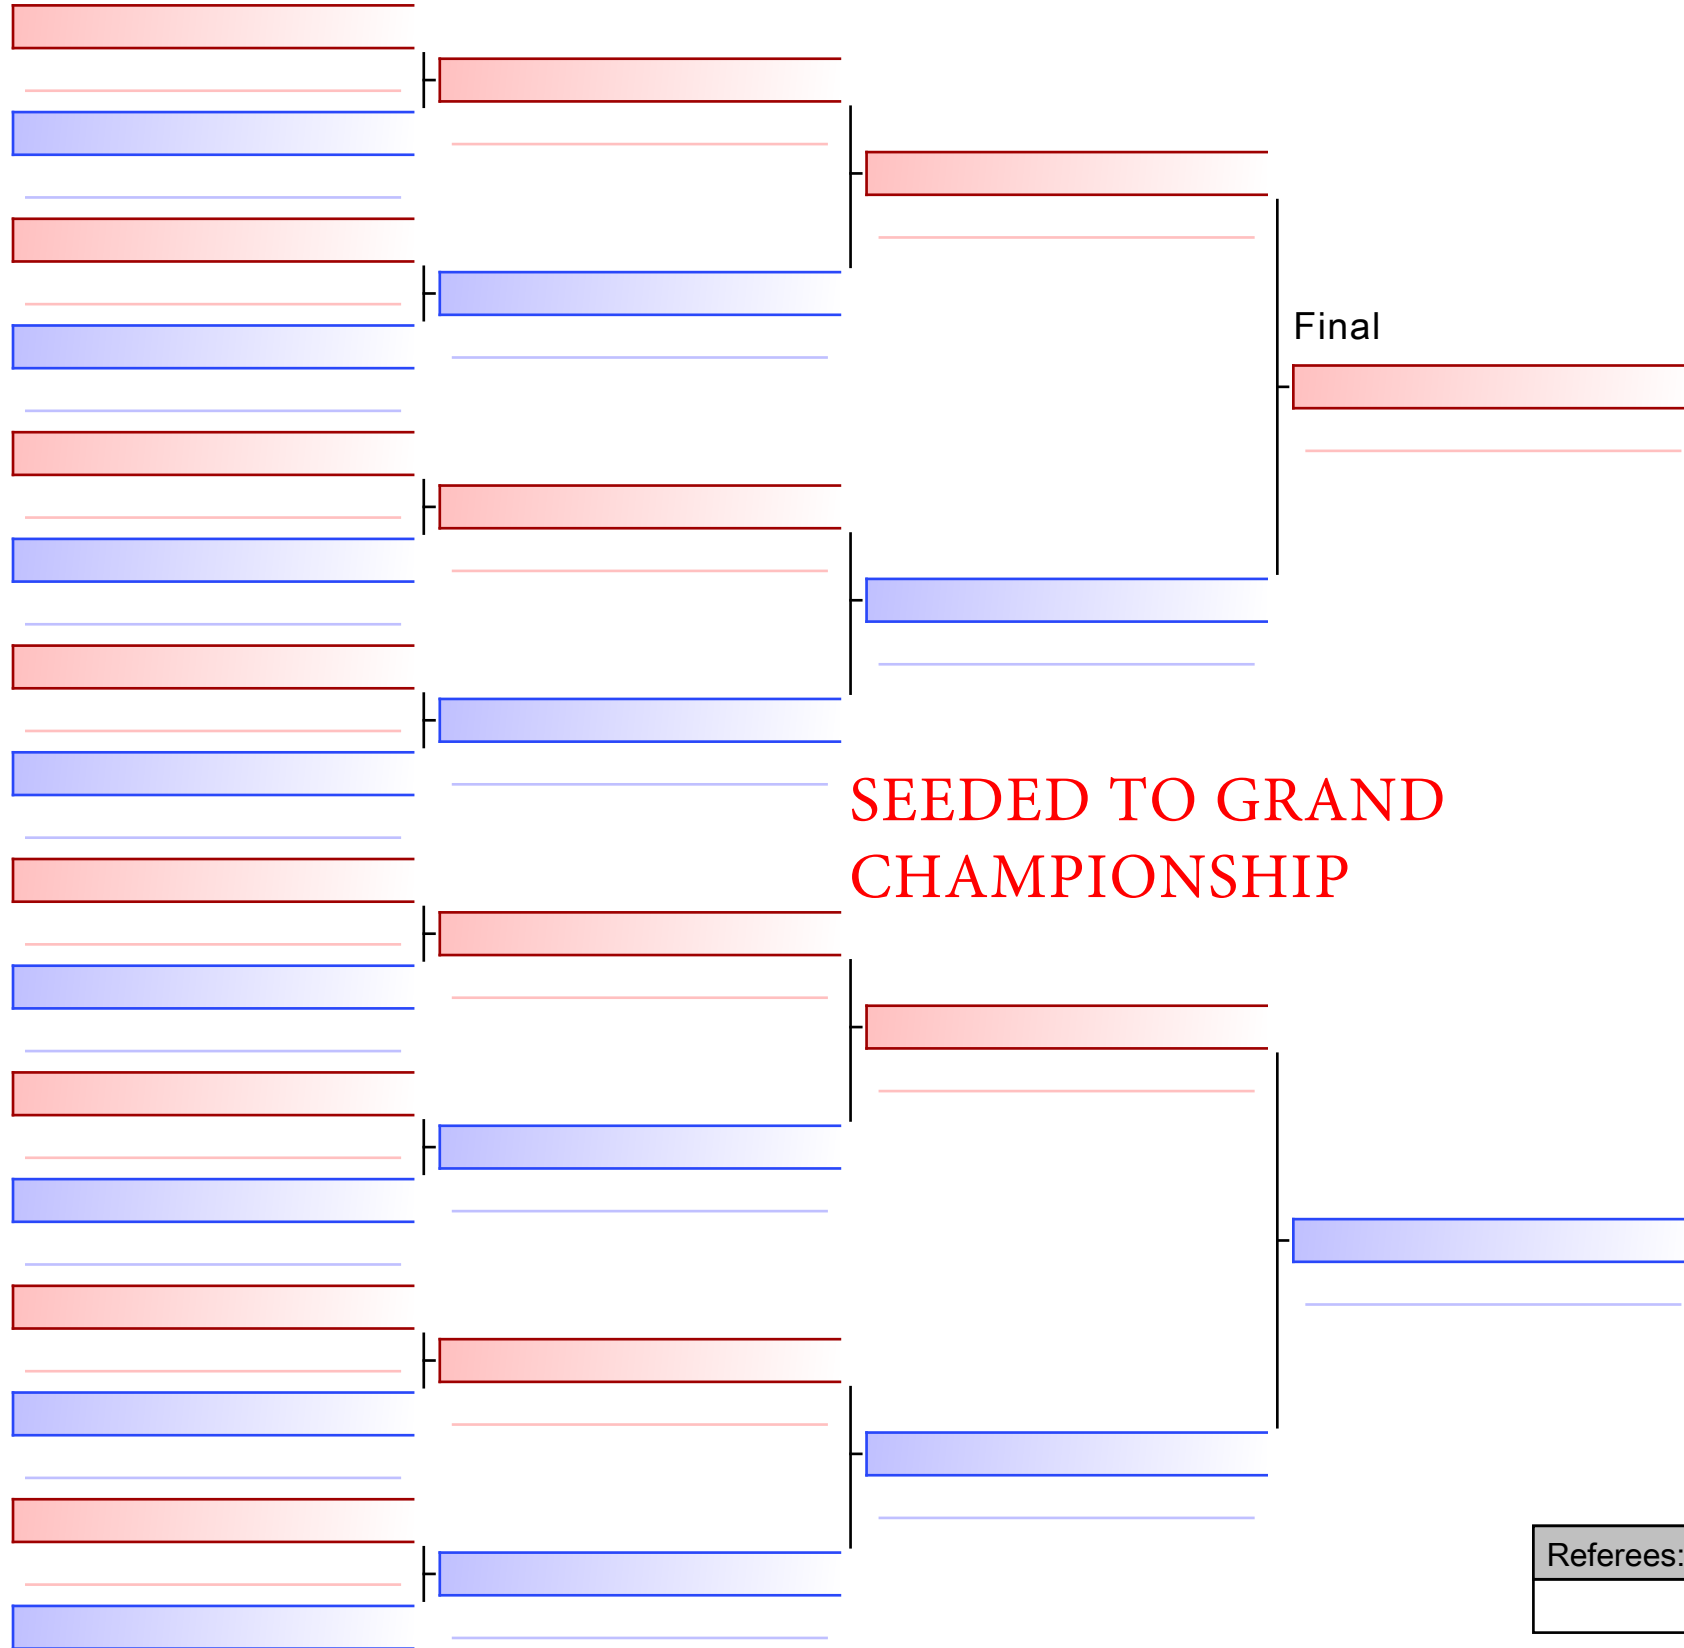

BKa1 Boys 7 & Under - Kata All belts

2023 Shima Invitational, CAN

2023-11-07

Tatami
1 09:31

Pool
1/1

Referees:			

MARTIN DARIUS (CAMPBELL RIVER)

Referees:				