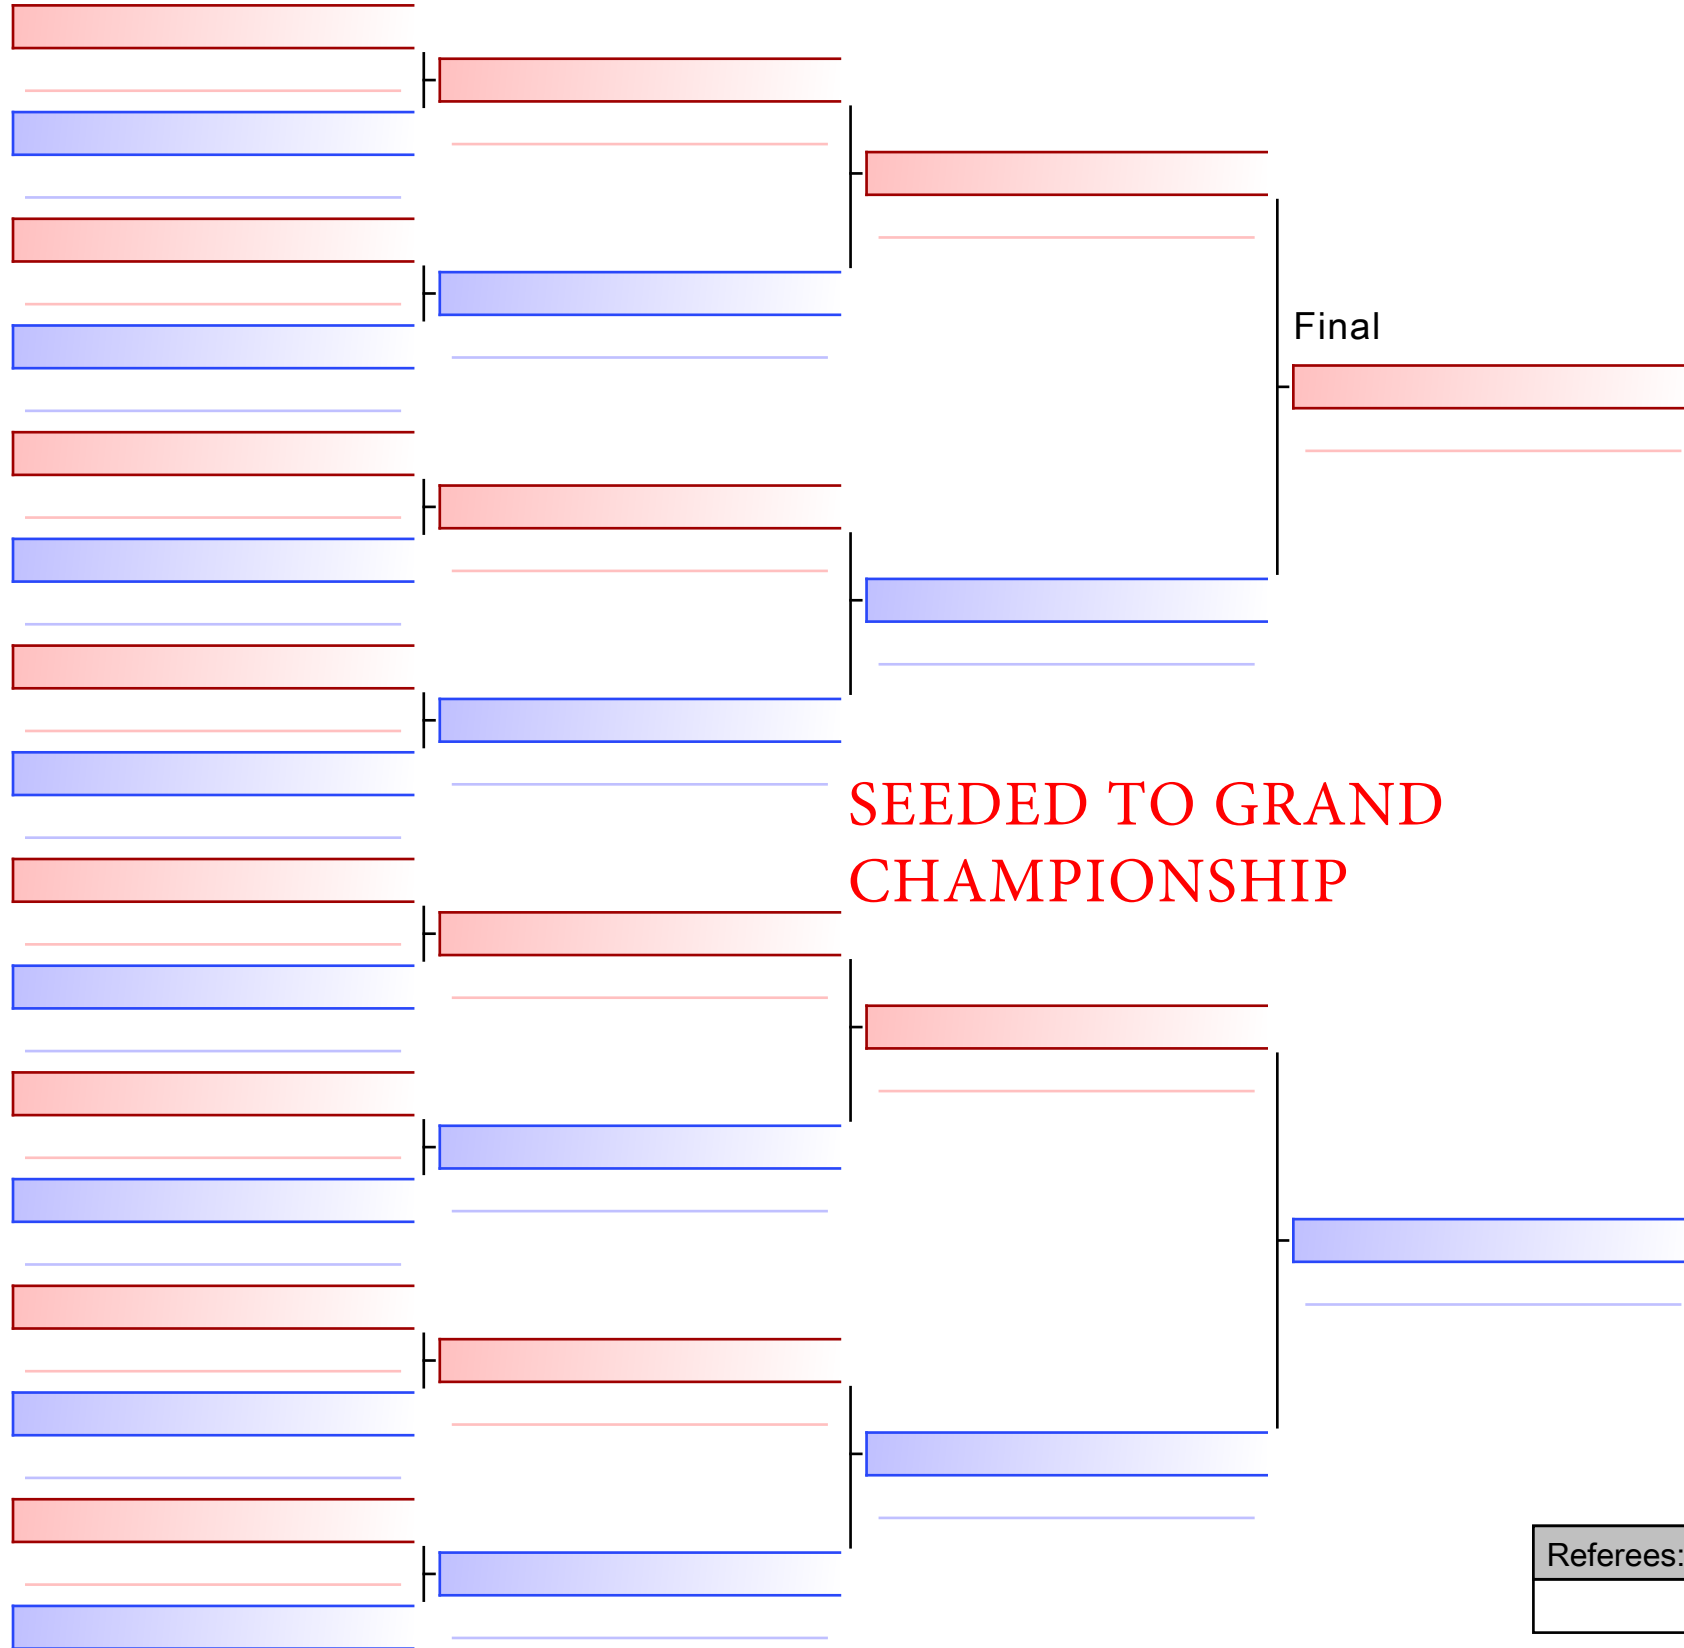

Final

KINGSLEY ORION (HASTINGS MARTIA)

Referees:				

**SEEDED TO GRAND
CHAMPIONSHIP**

 CHEN BILL (HASTINGS MARTIA)

Referees:			

HILDERLEY OLIVER (SHIMA KARATE SC)

Referees:				