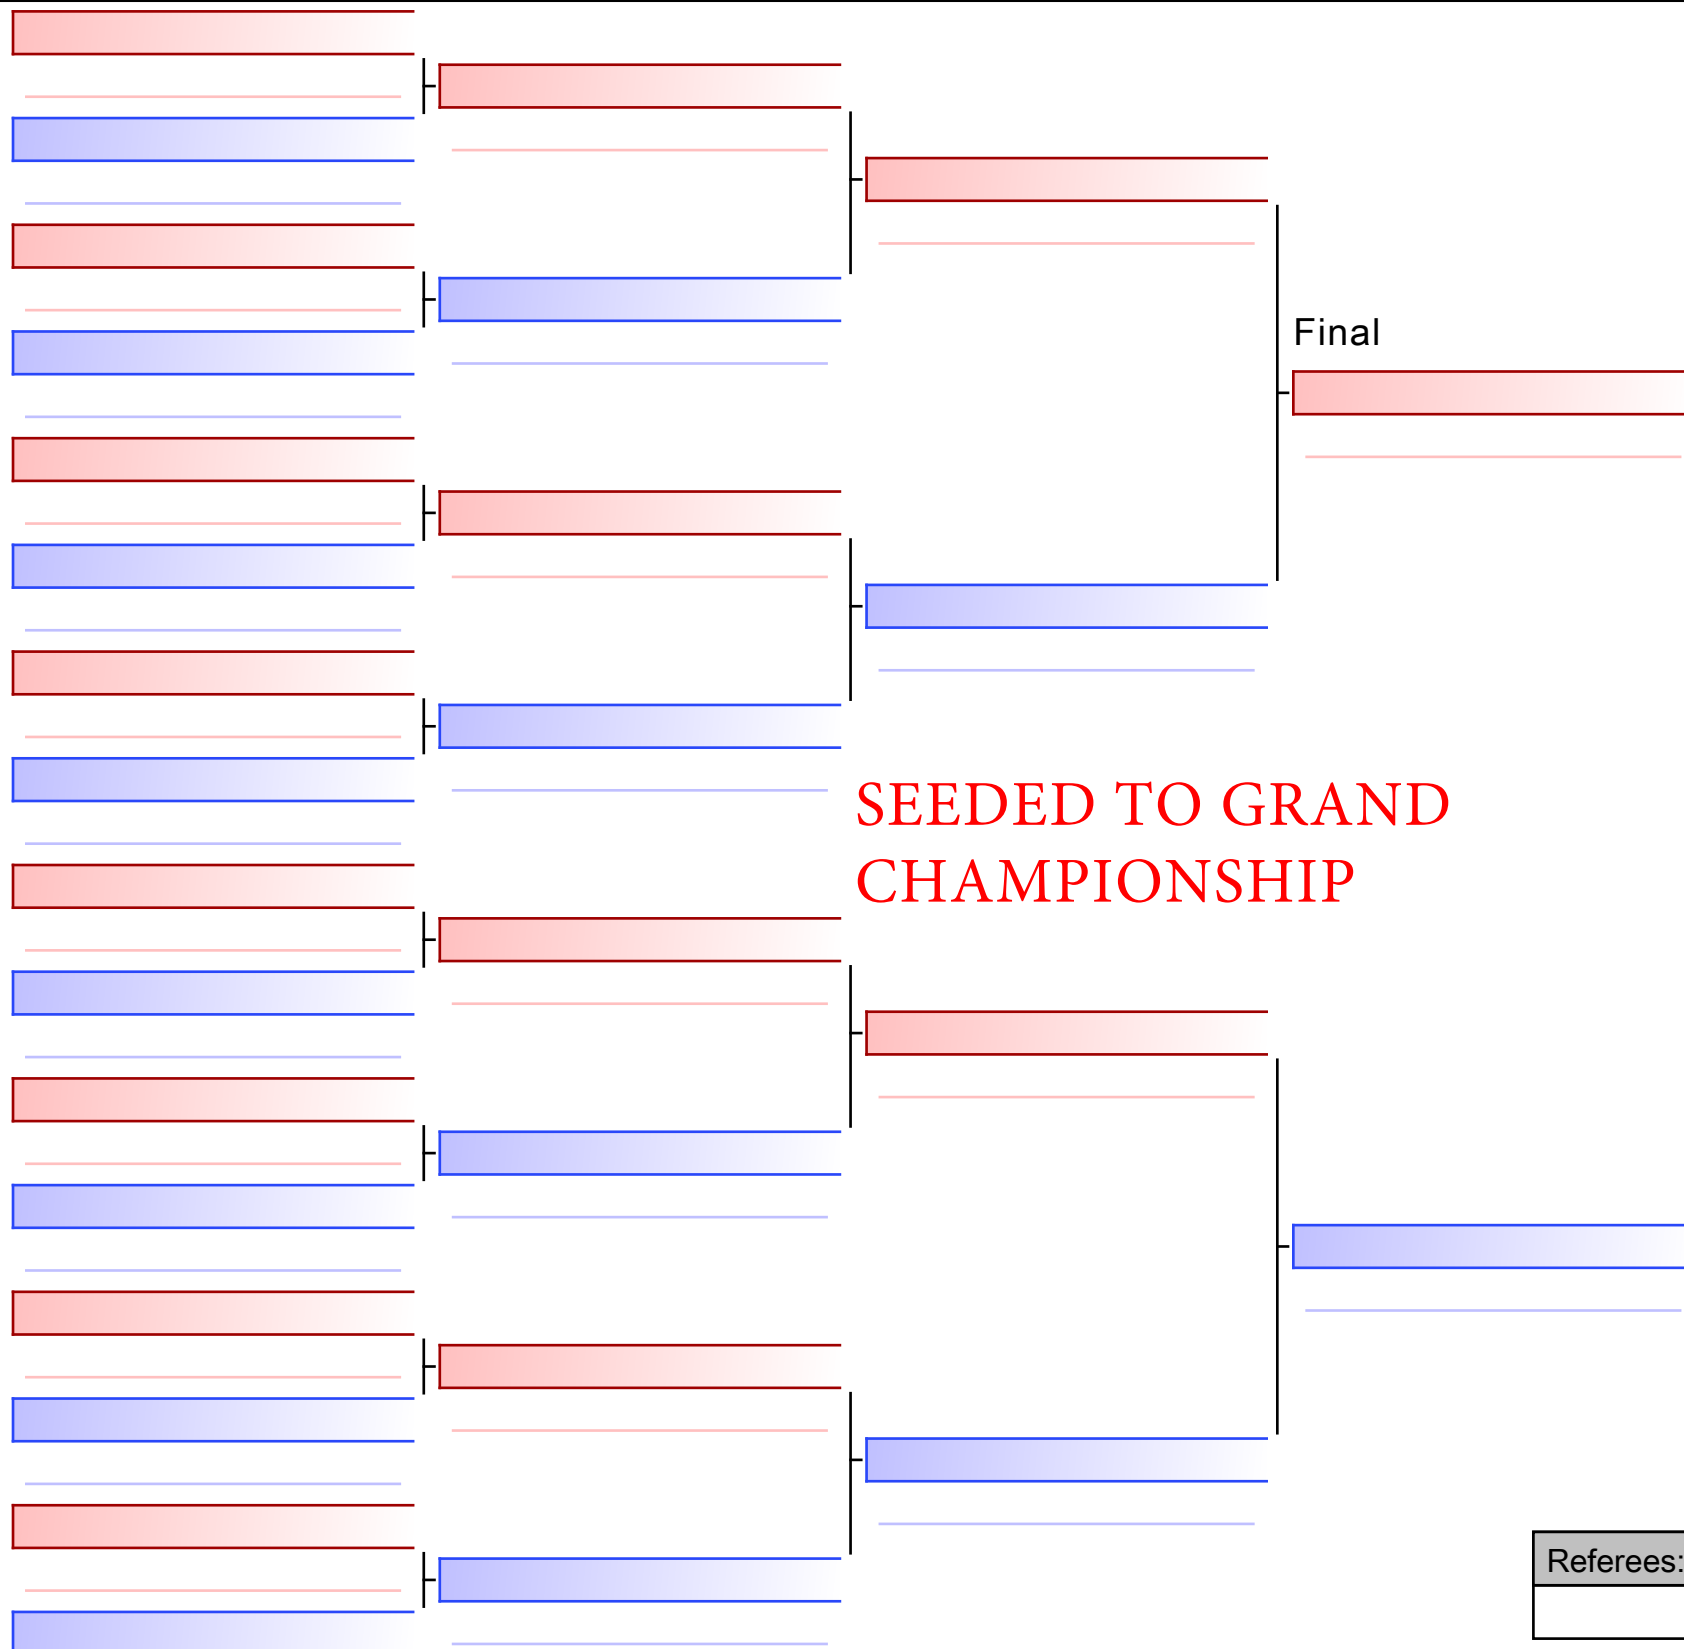

**SEEDED TO GRAND
CHAMPIONSHIP**