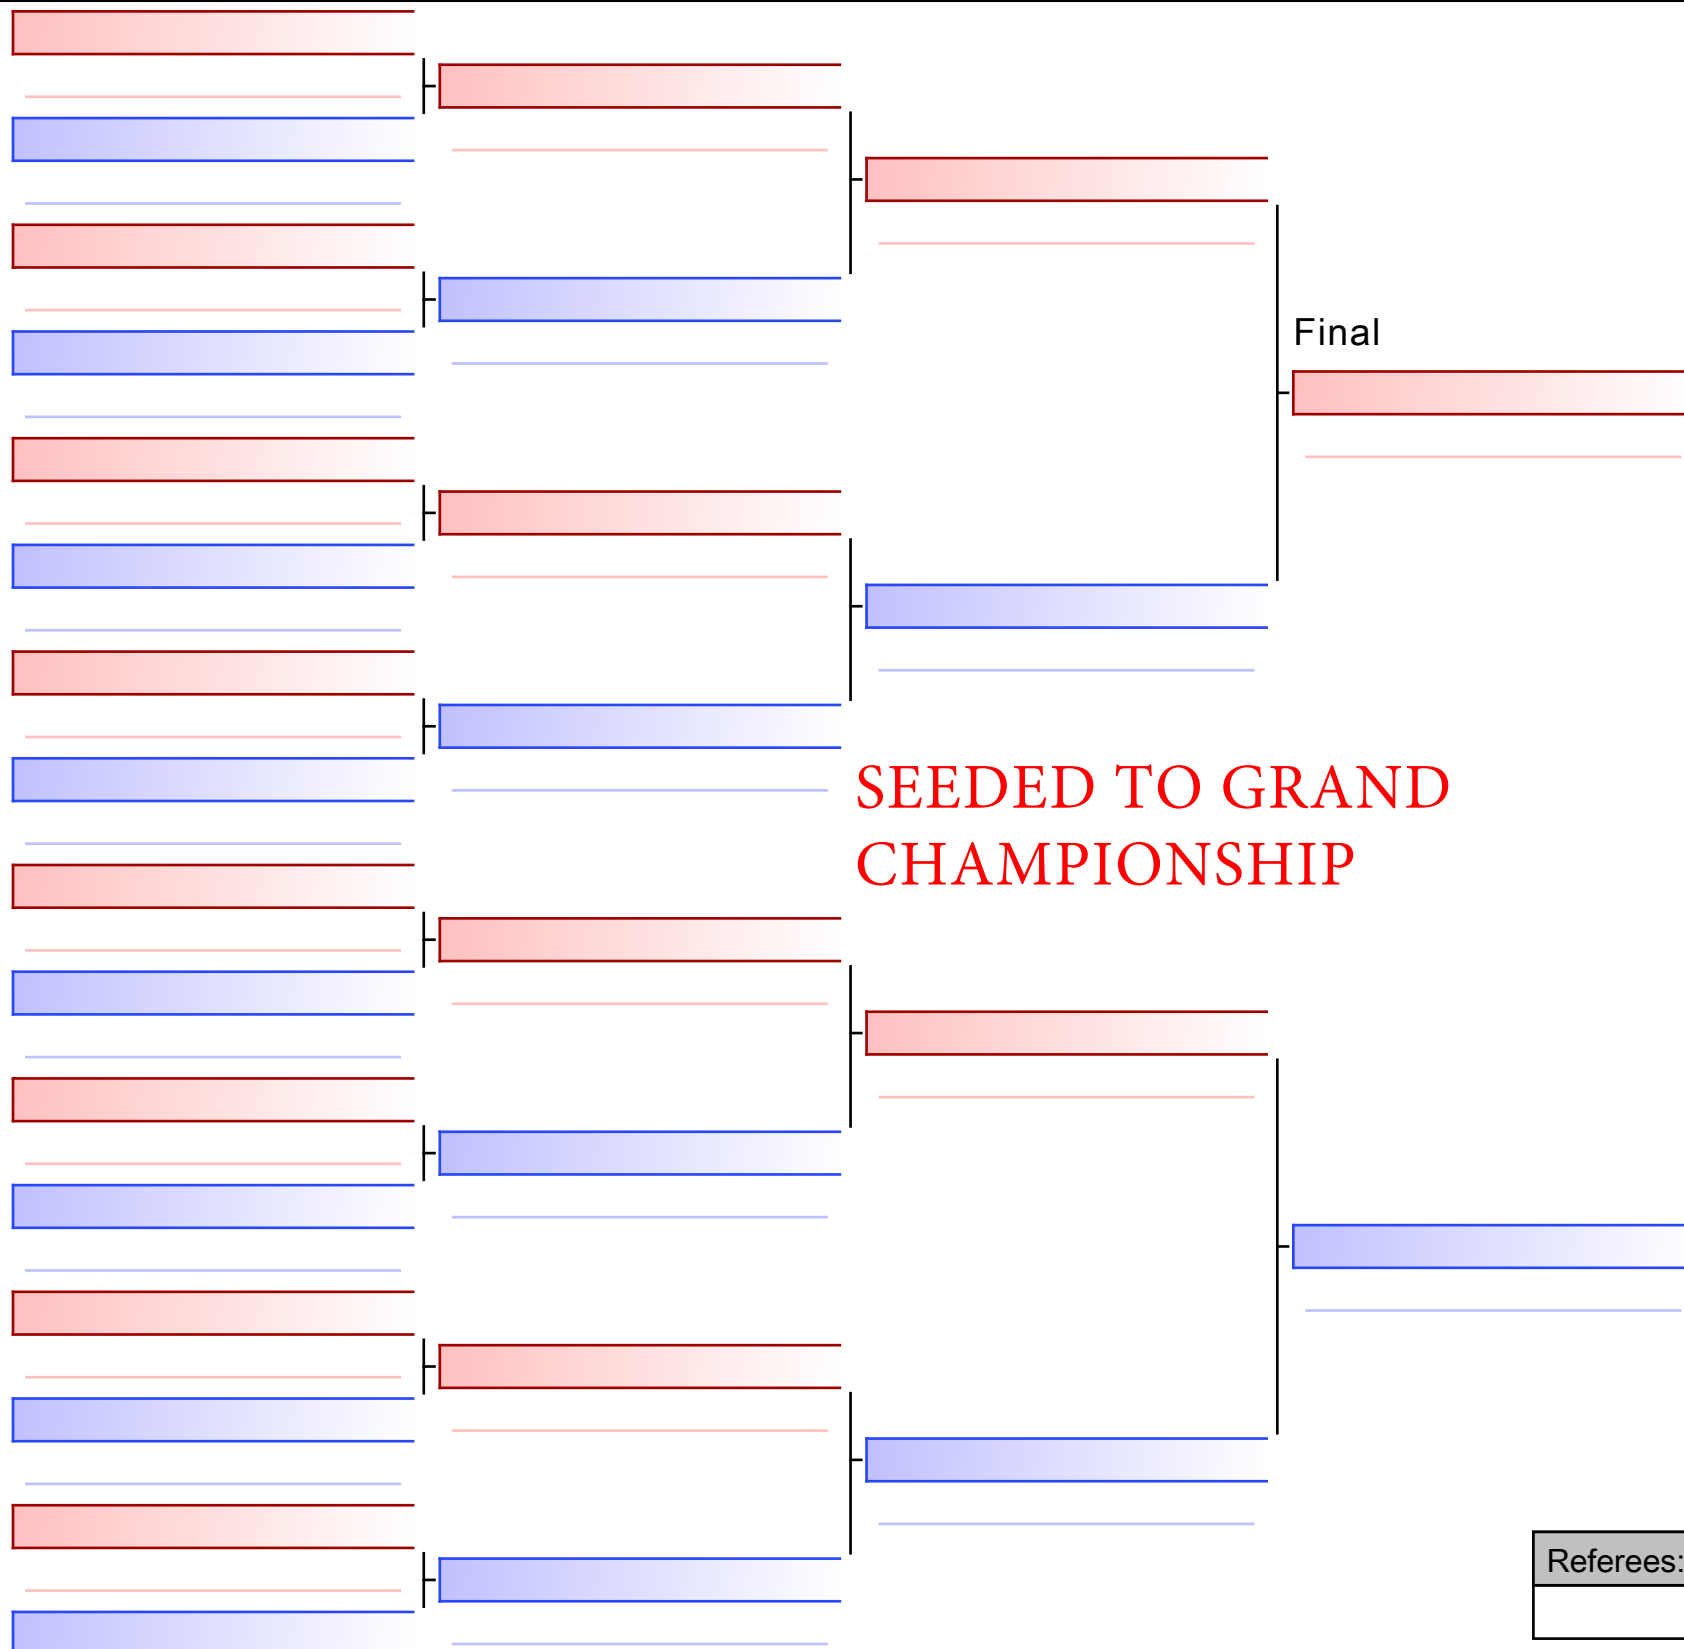

Final

BOOTH PAISLEY (KENZEN KARATE)

Referees: