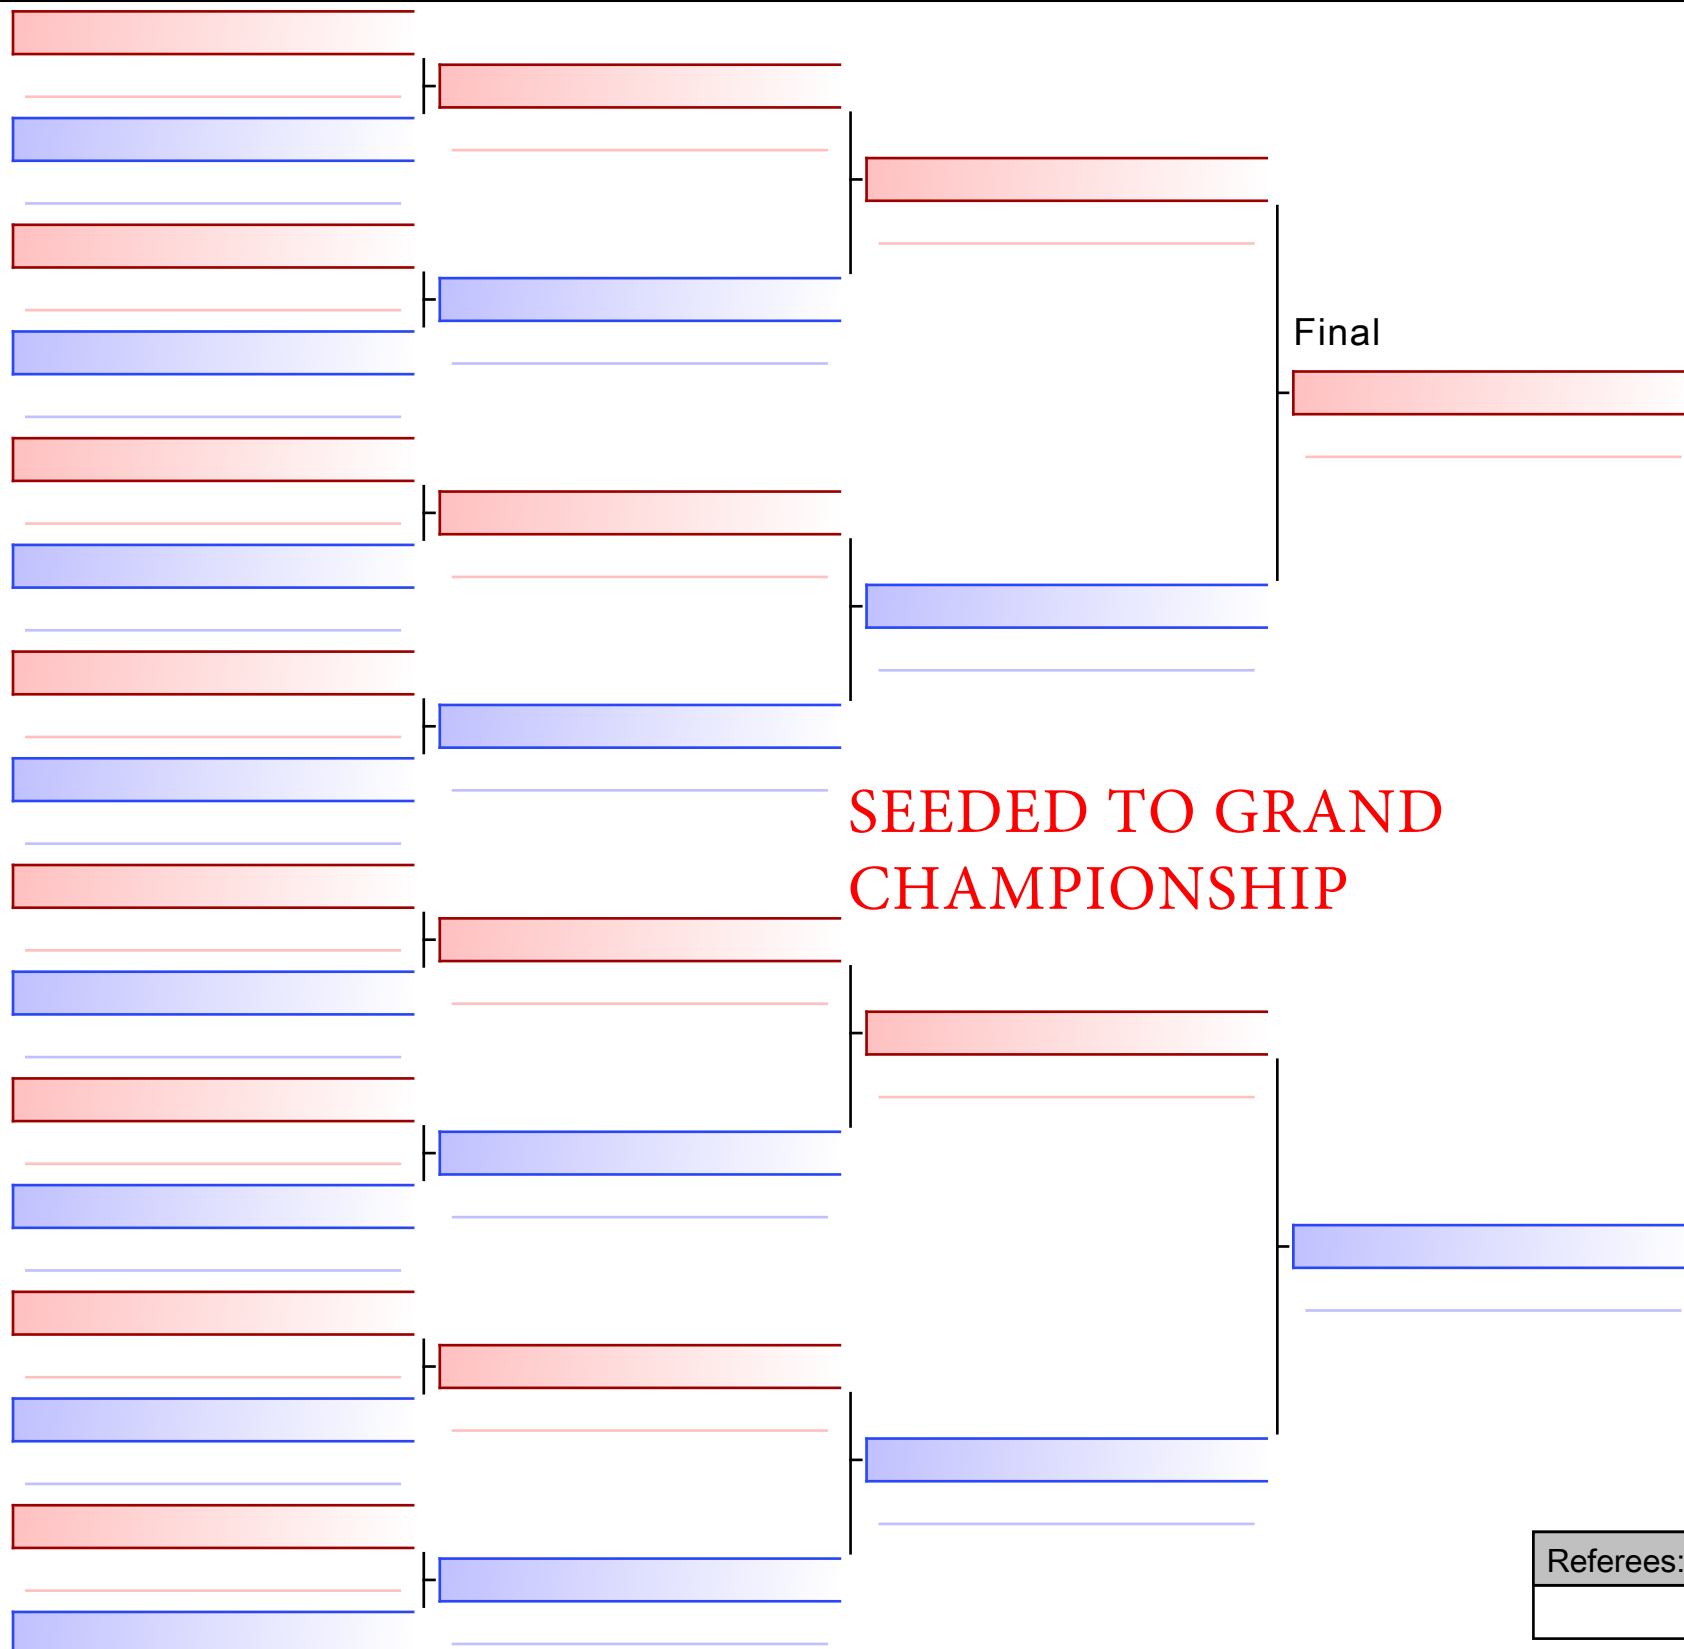

Final

LEAKEY CALEB (NORTH WEST SHIT)

Referees: