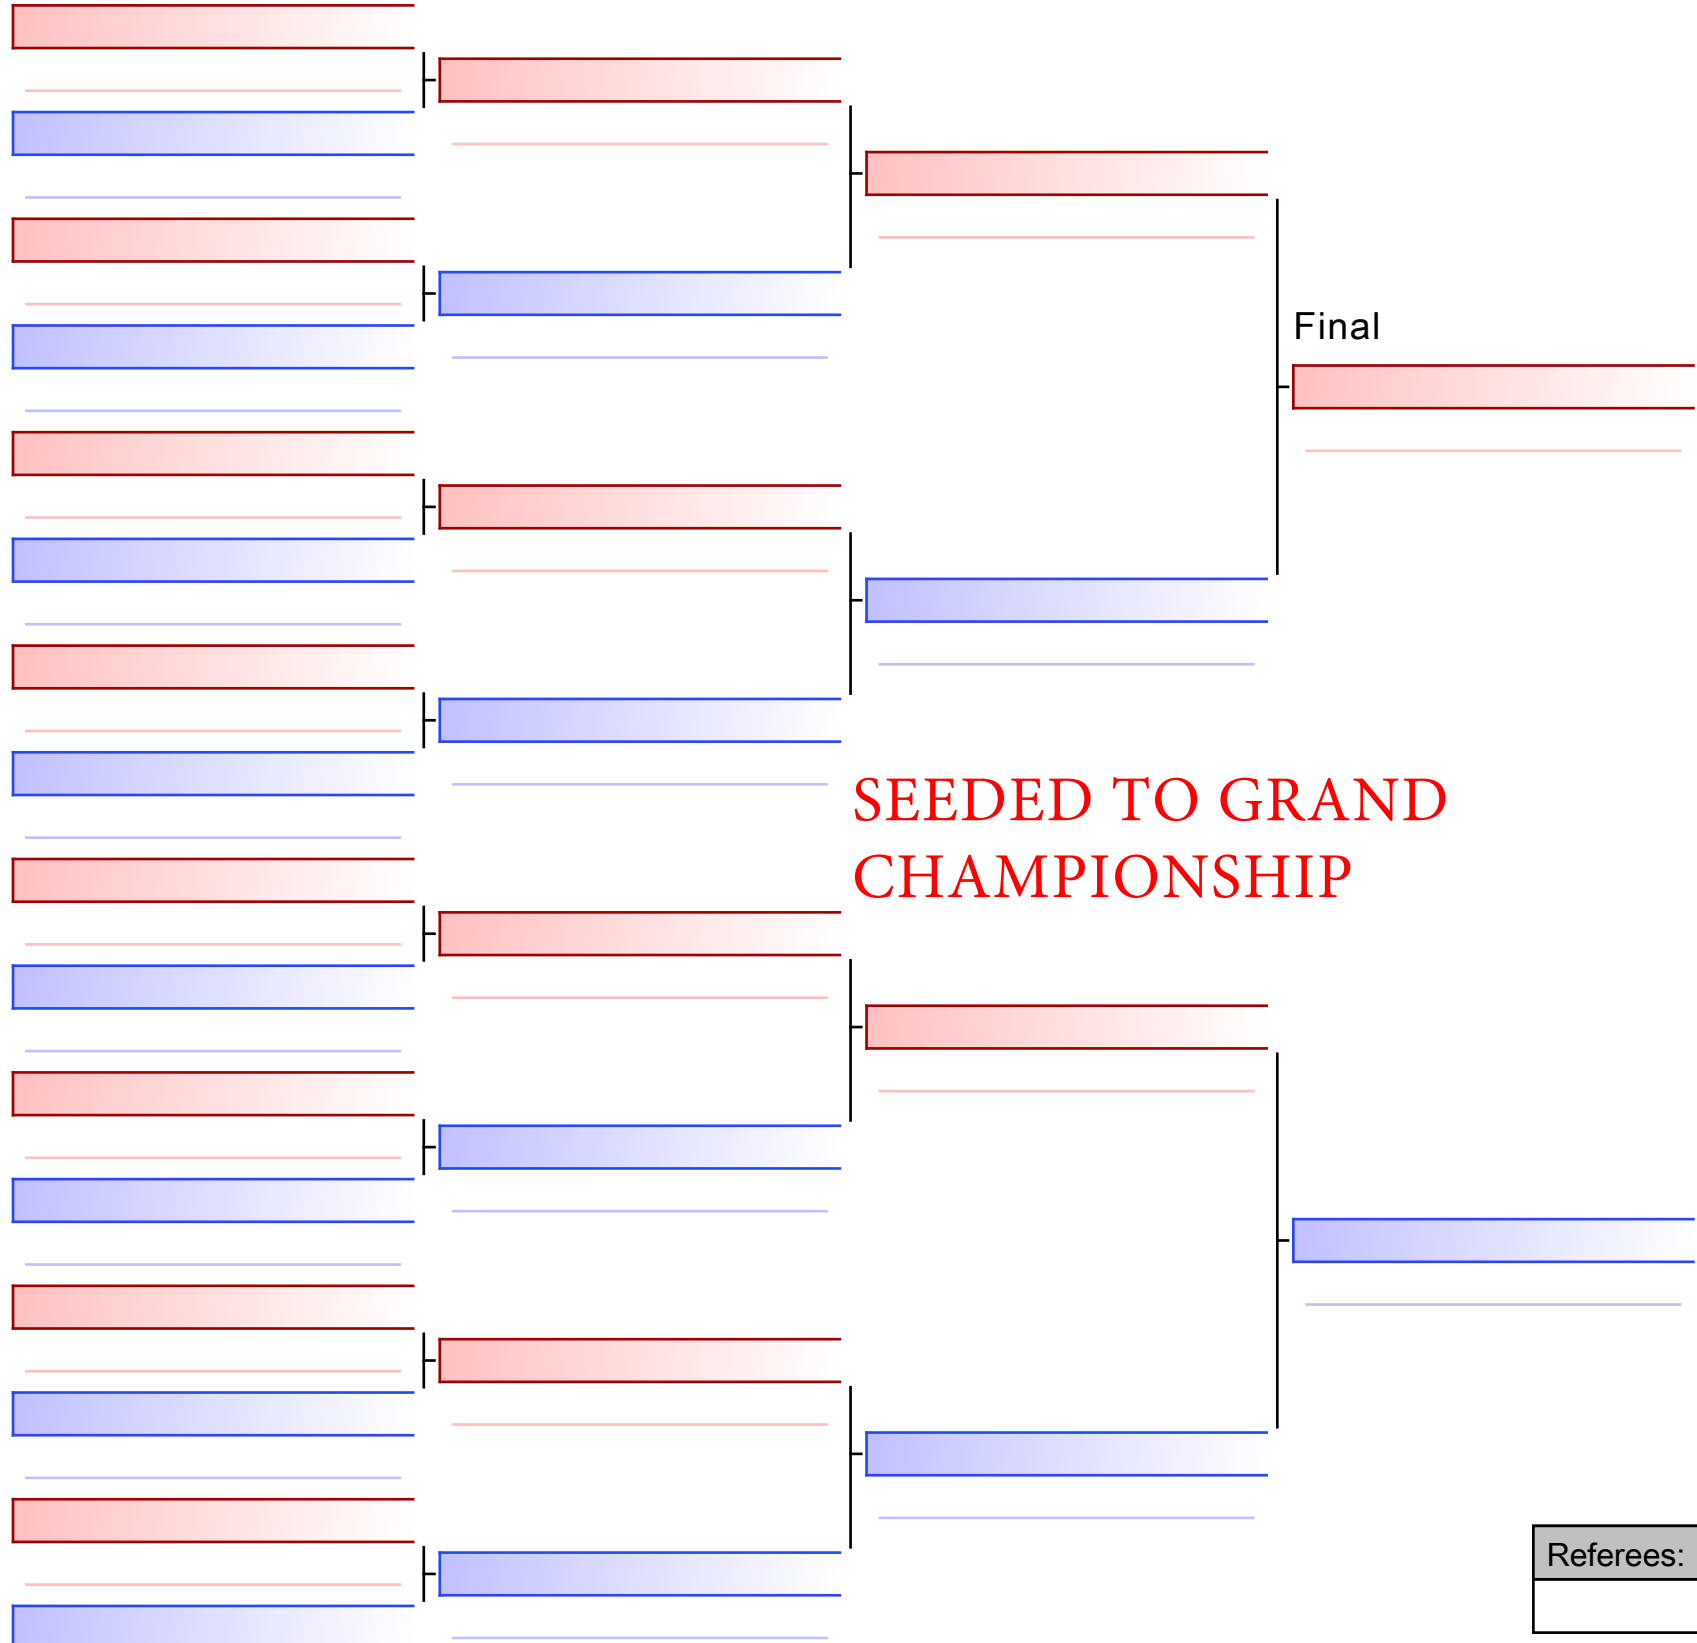

SEEDED TO GRAND CHAMPIONSHIP