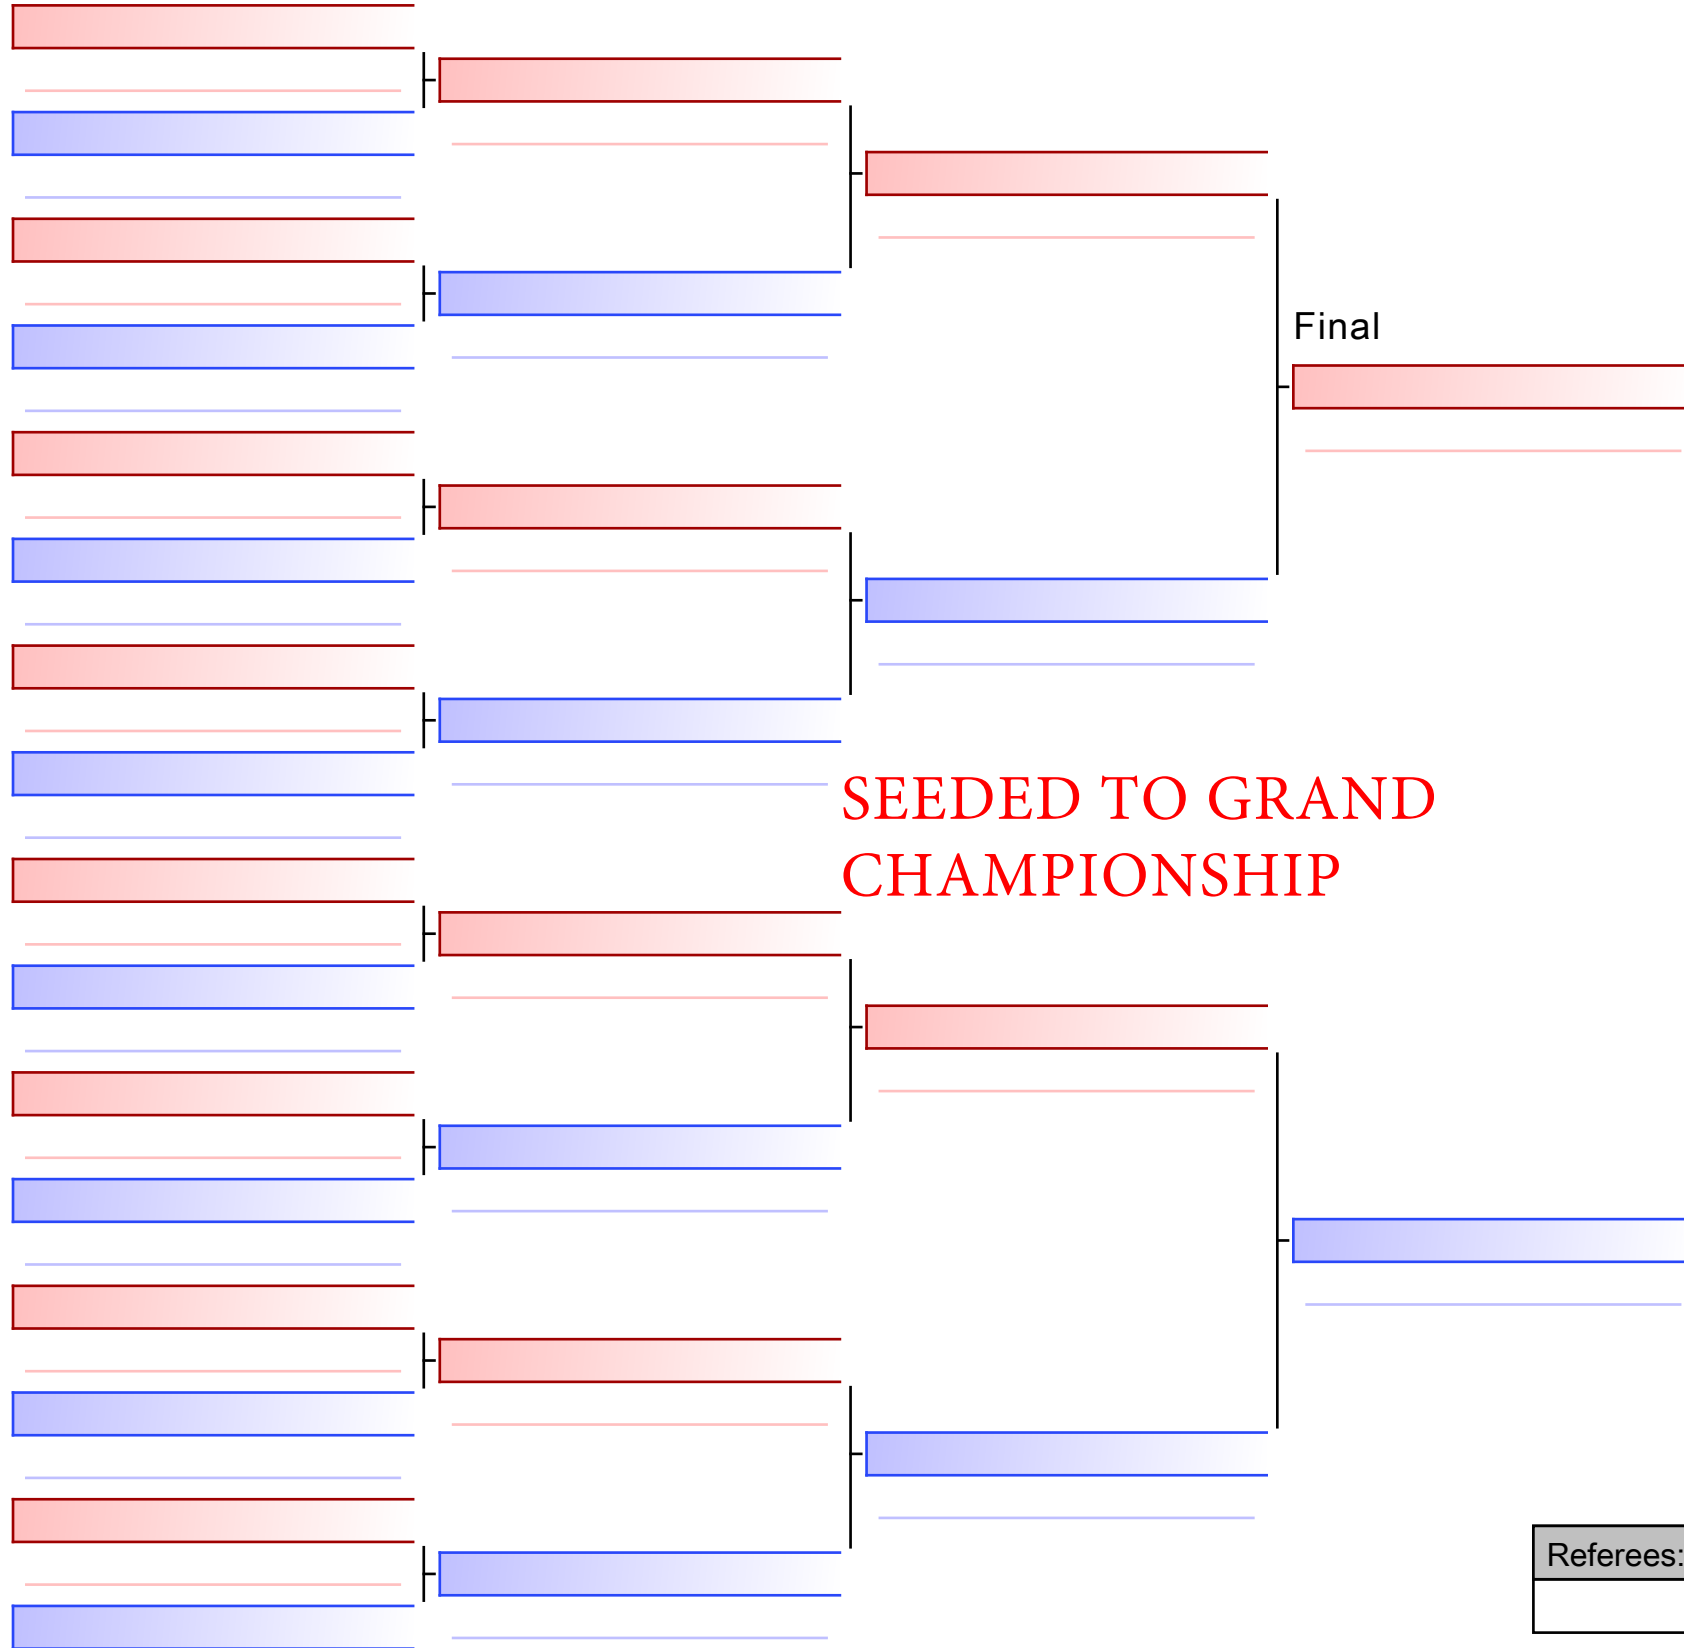

Final

WONG NICOLE (KENZEN KARATE)

Referees: