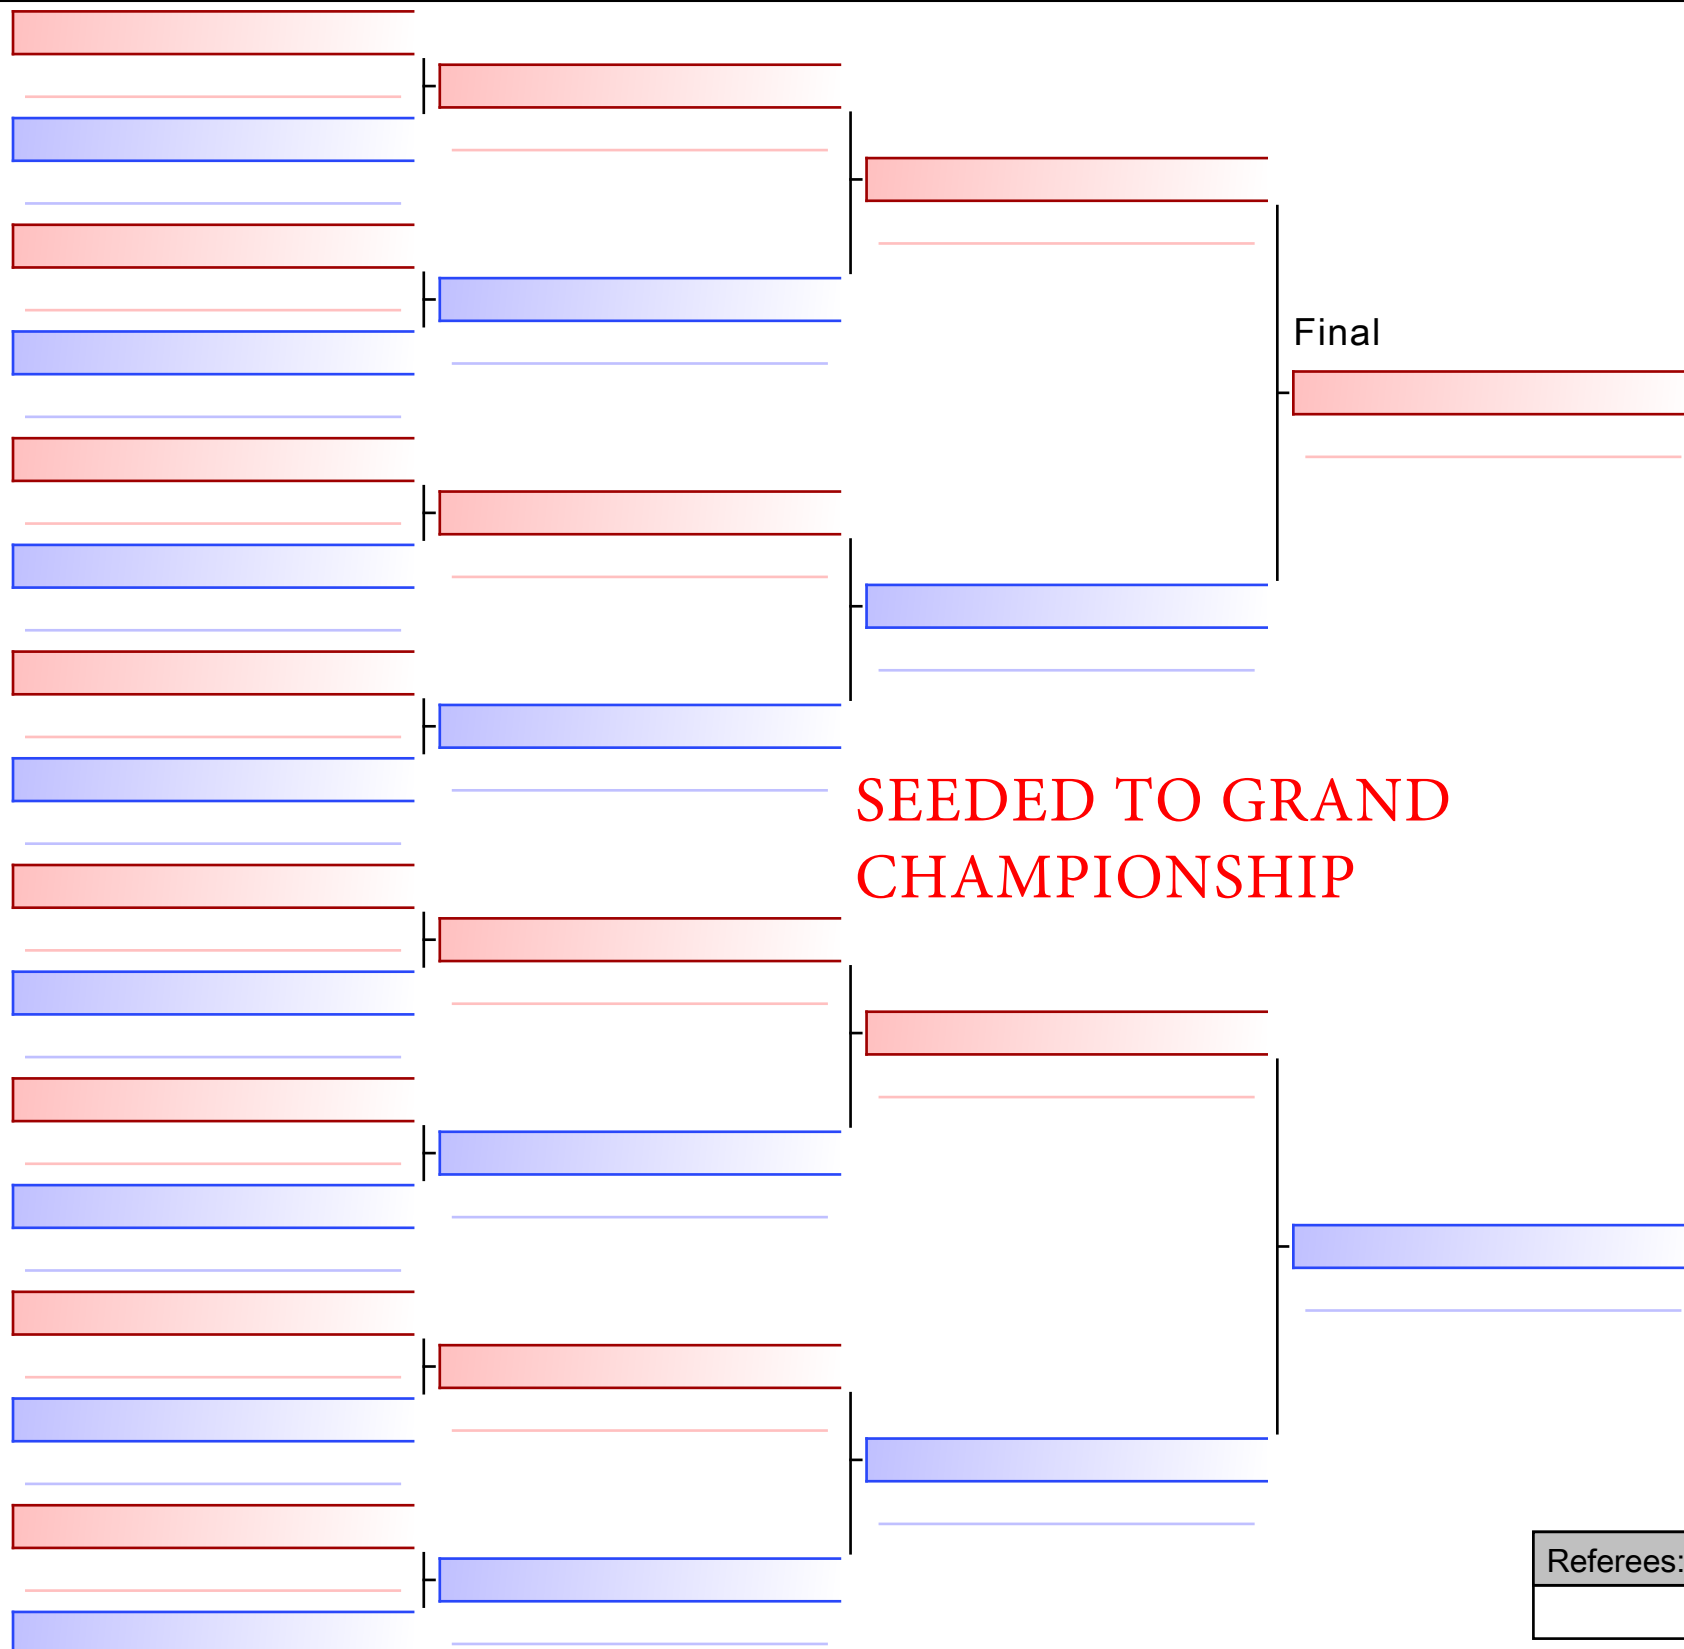

**SEEDED TO GRAND
CHAMPIONSHIP**