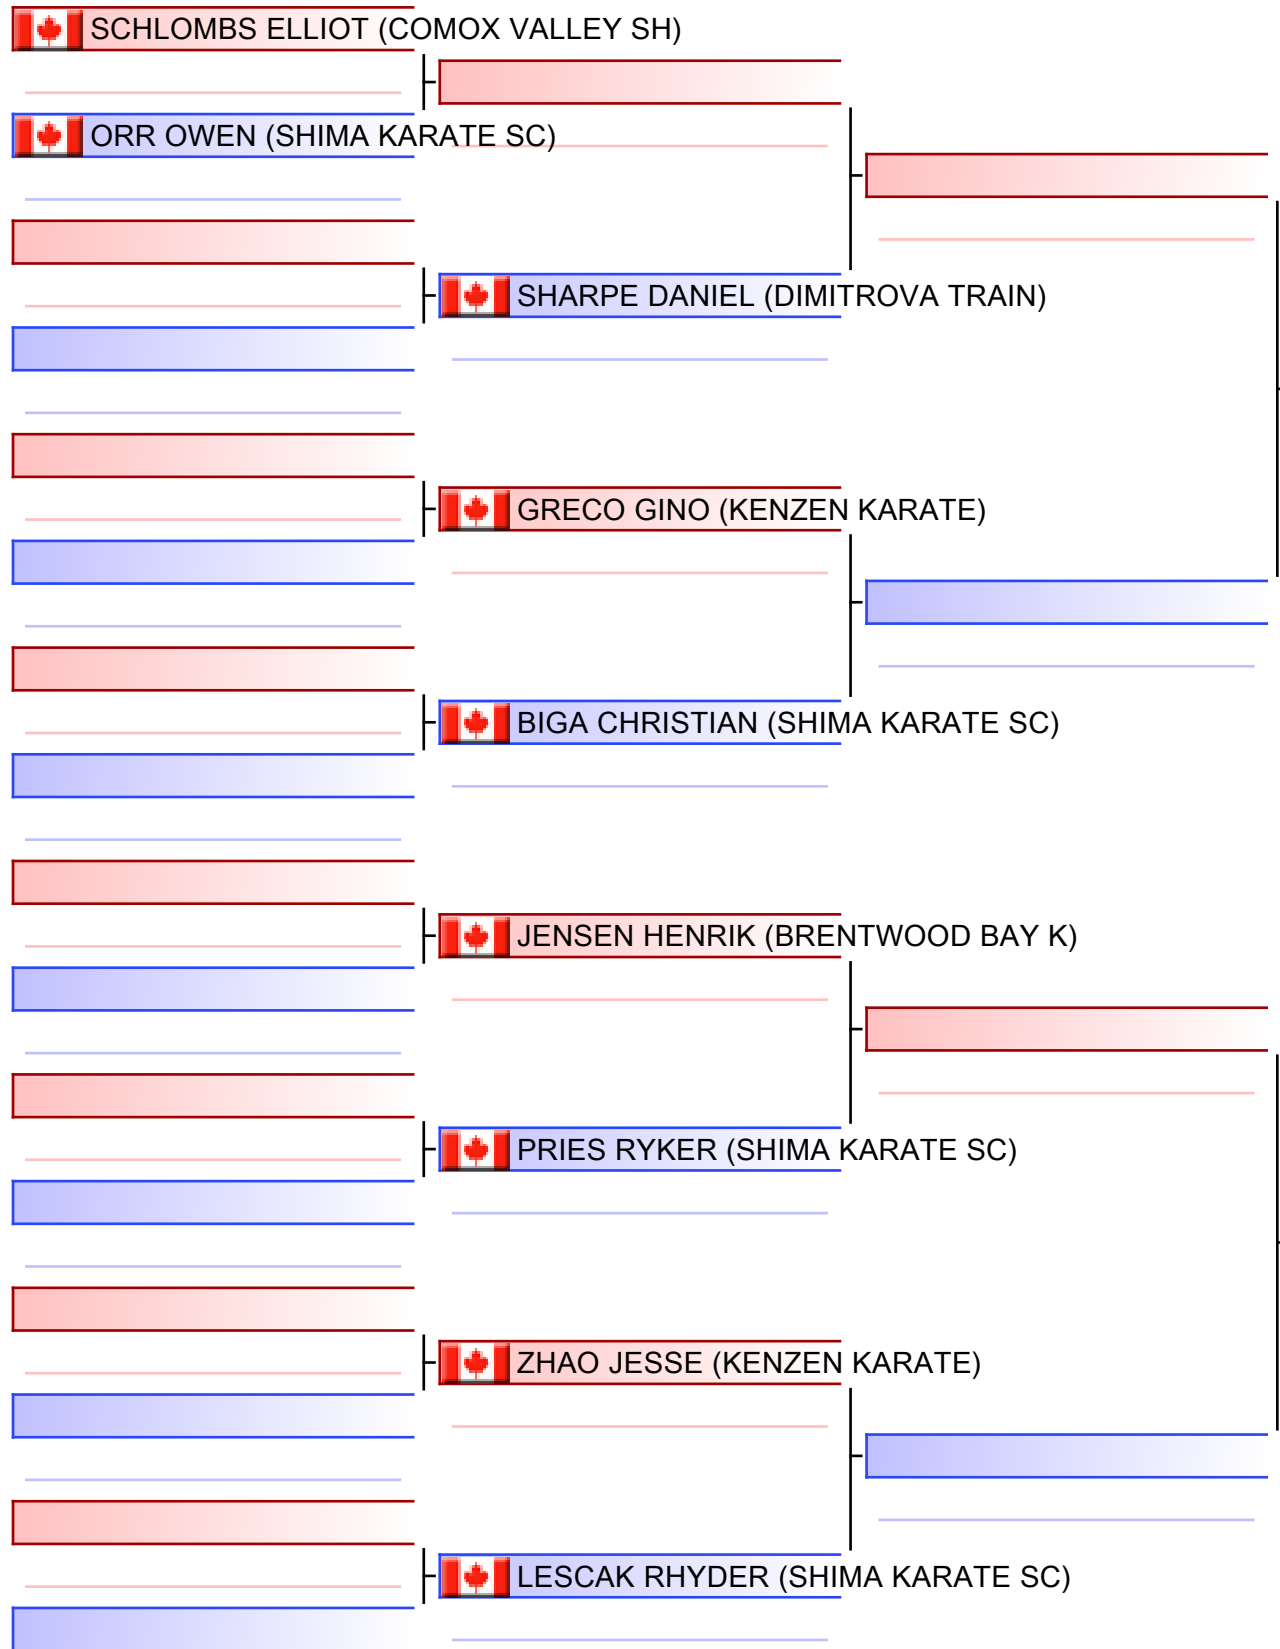

BKu2 Boys 8/9 - Kumite Novice

2023 Shima Invitational, CAN

2023-11-07

Tatami
3 13:45

Pool
1/1

Final