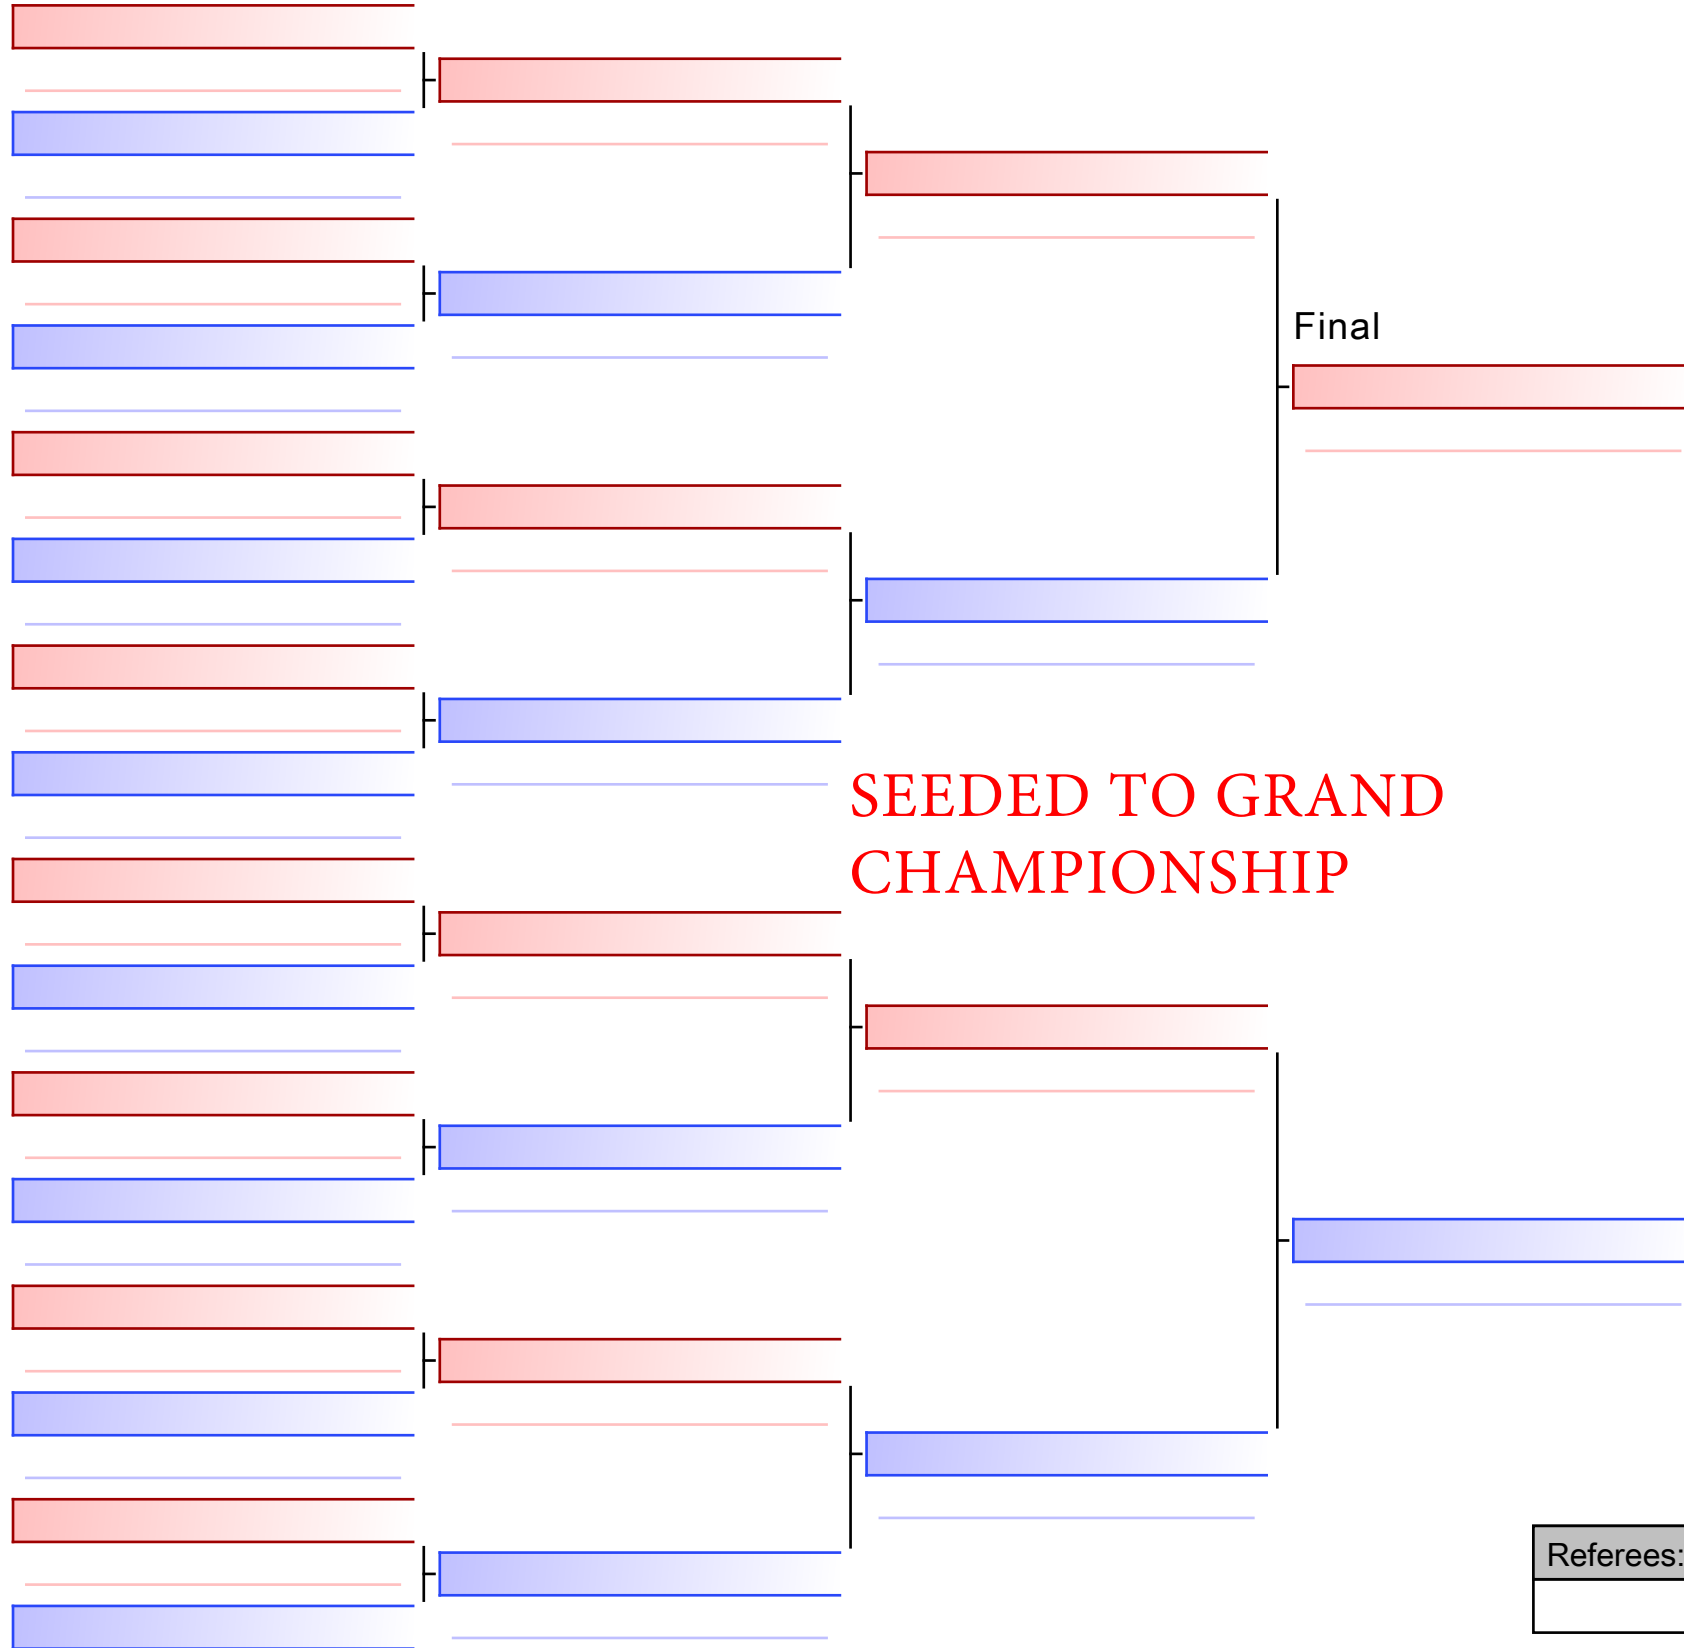

MCLAREN-MURPHY LILAH (COMOX VALLEY SH)

Referees: