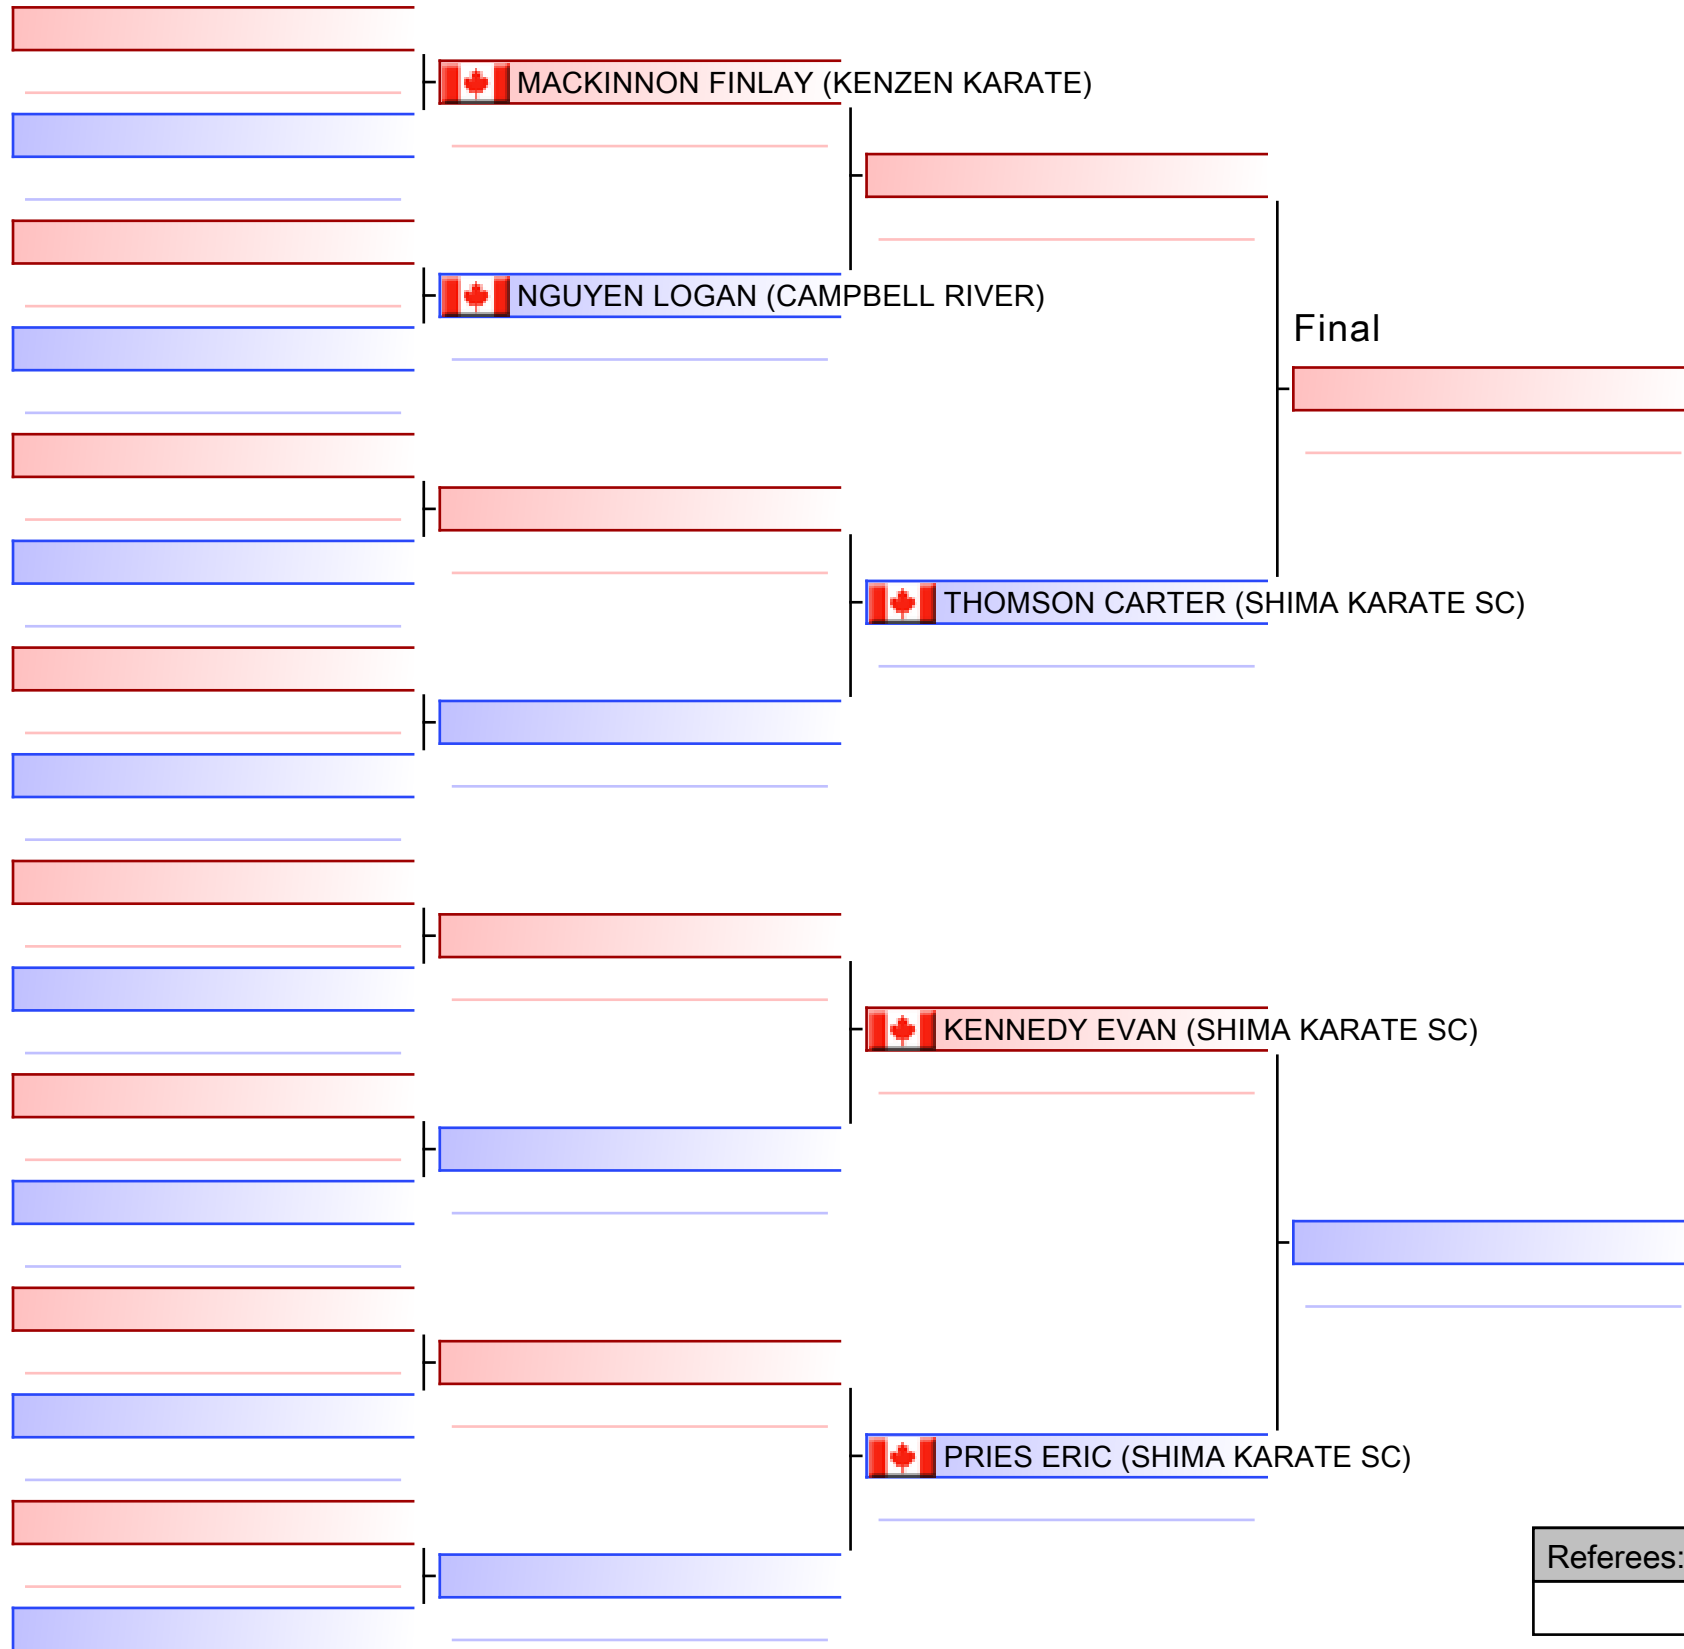

LEAKEY CALEB (NORTH WEST SHIT)

Referees:				

--

Referees:			

Referees:			

BKa8 Boys 12/13 - Kata Novice - Round Robin (each against each)

2023 Shima Invitational, CAN

2023-11-07