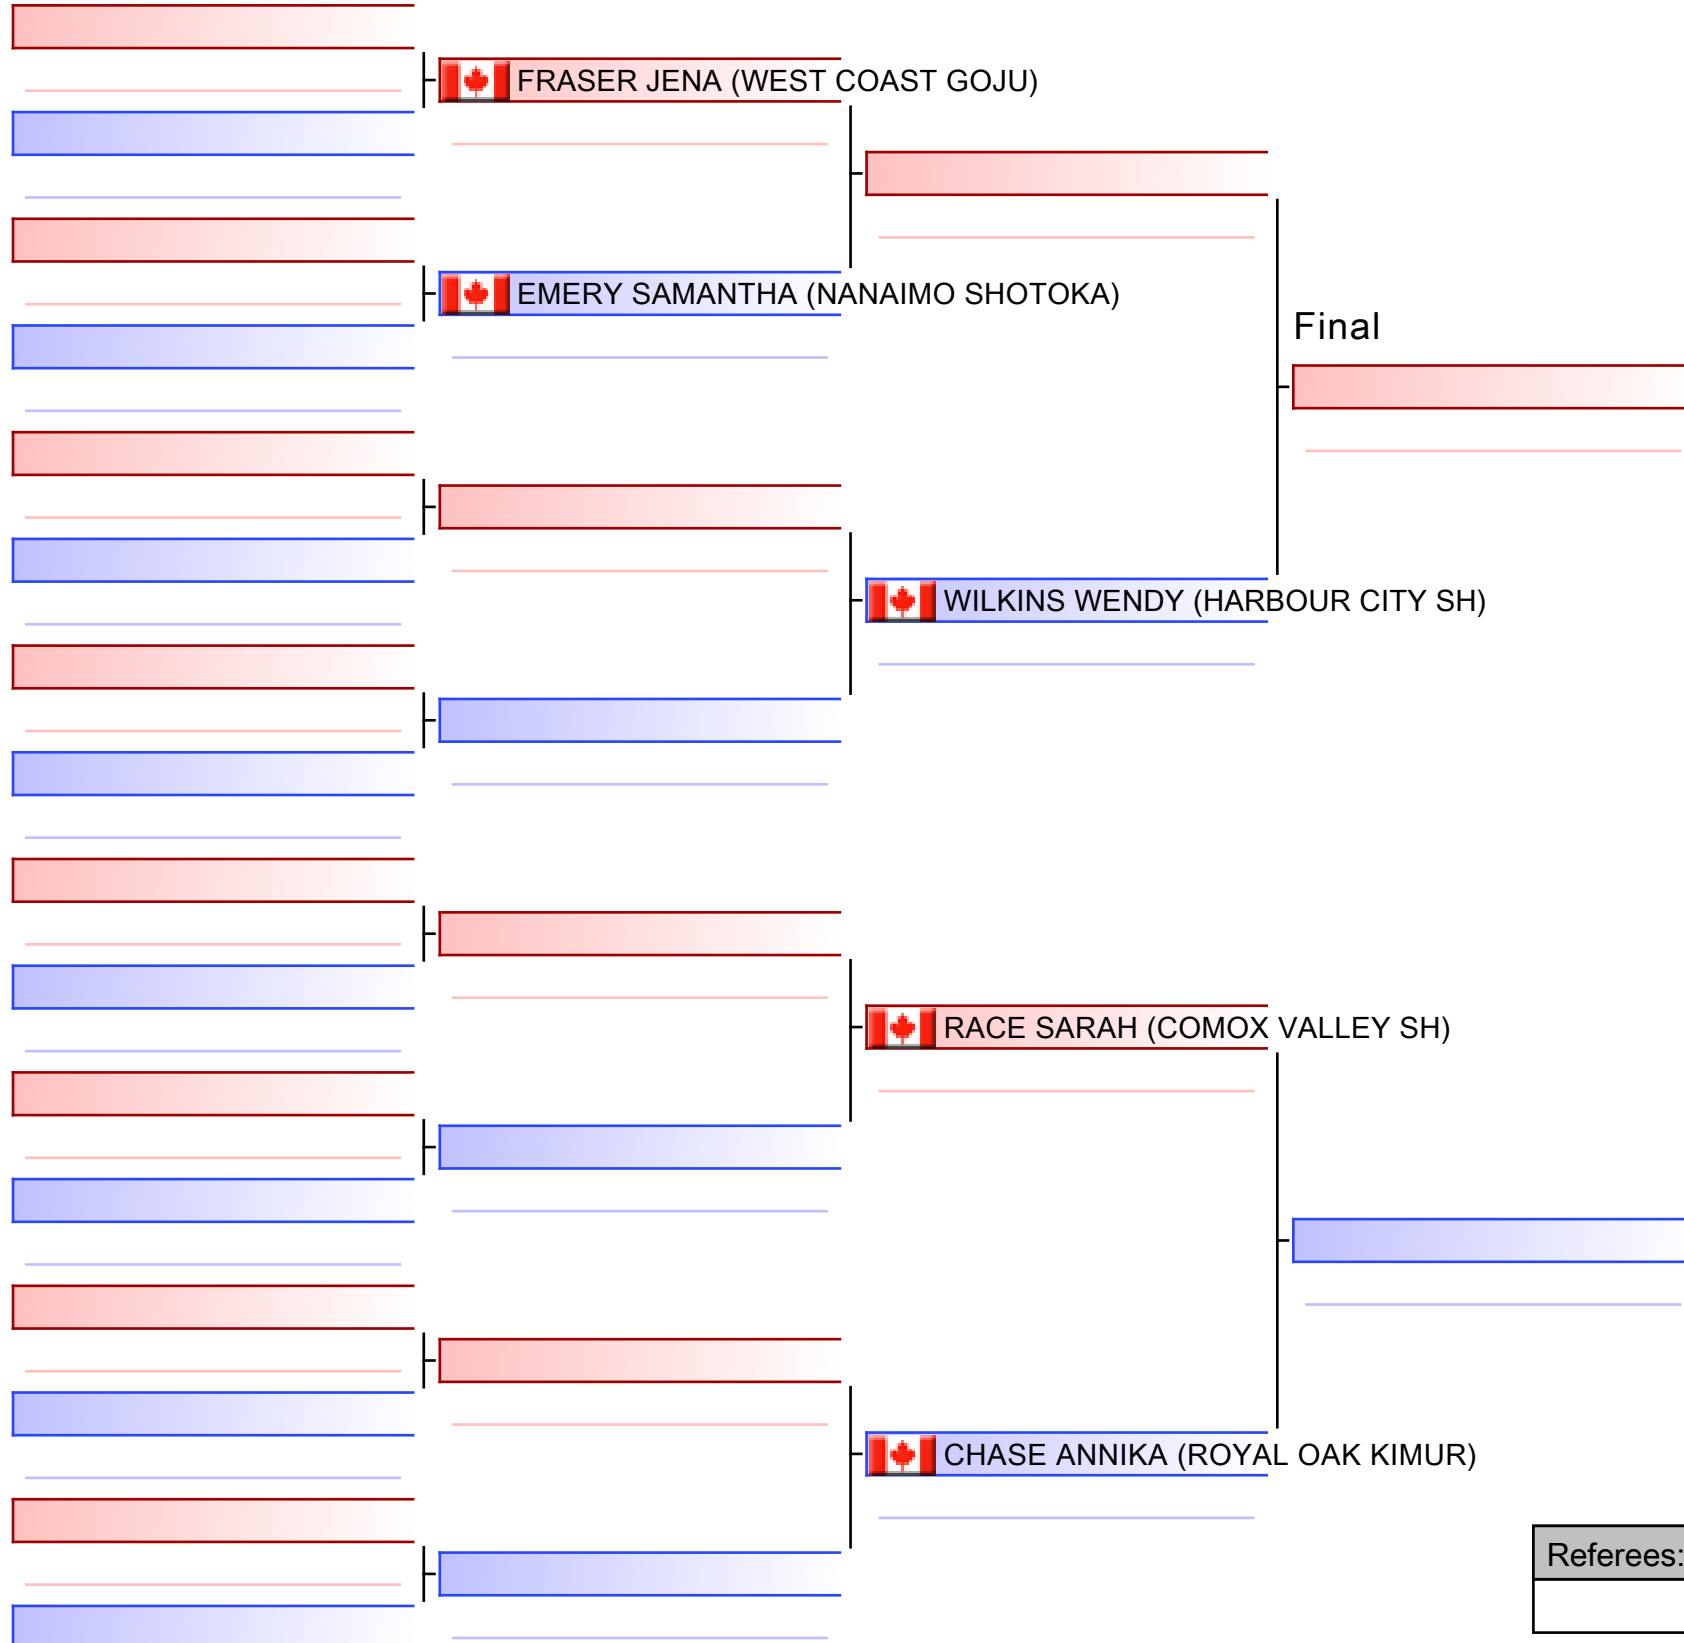

Referees:			

SEEDED TO GRAND CHAMPIONSHIP

Final

 SAMADI TALIEH (BRENTWOOD BAY K)

Referees:			

Referees:			

Final

 WONG NICOLE (KENZEN KARATE)