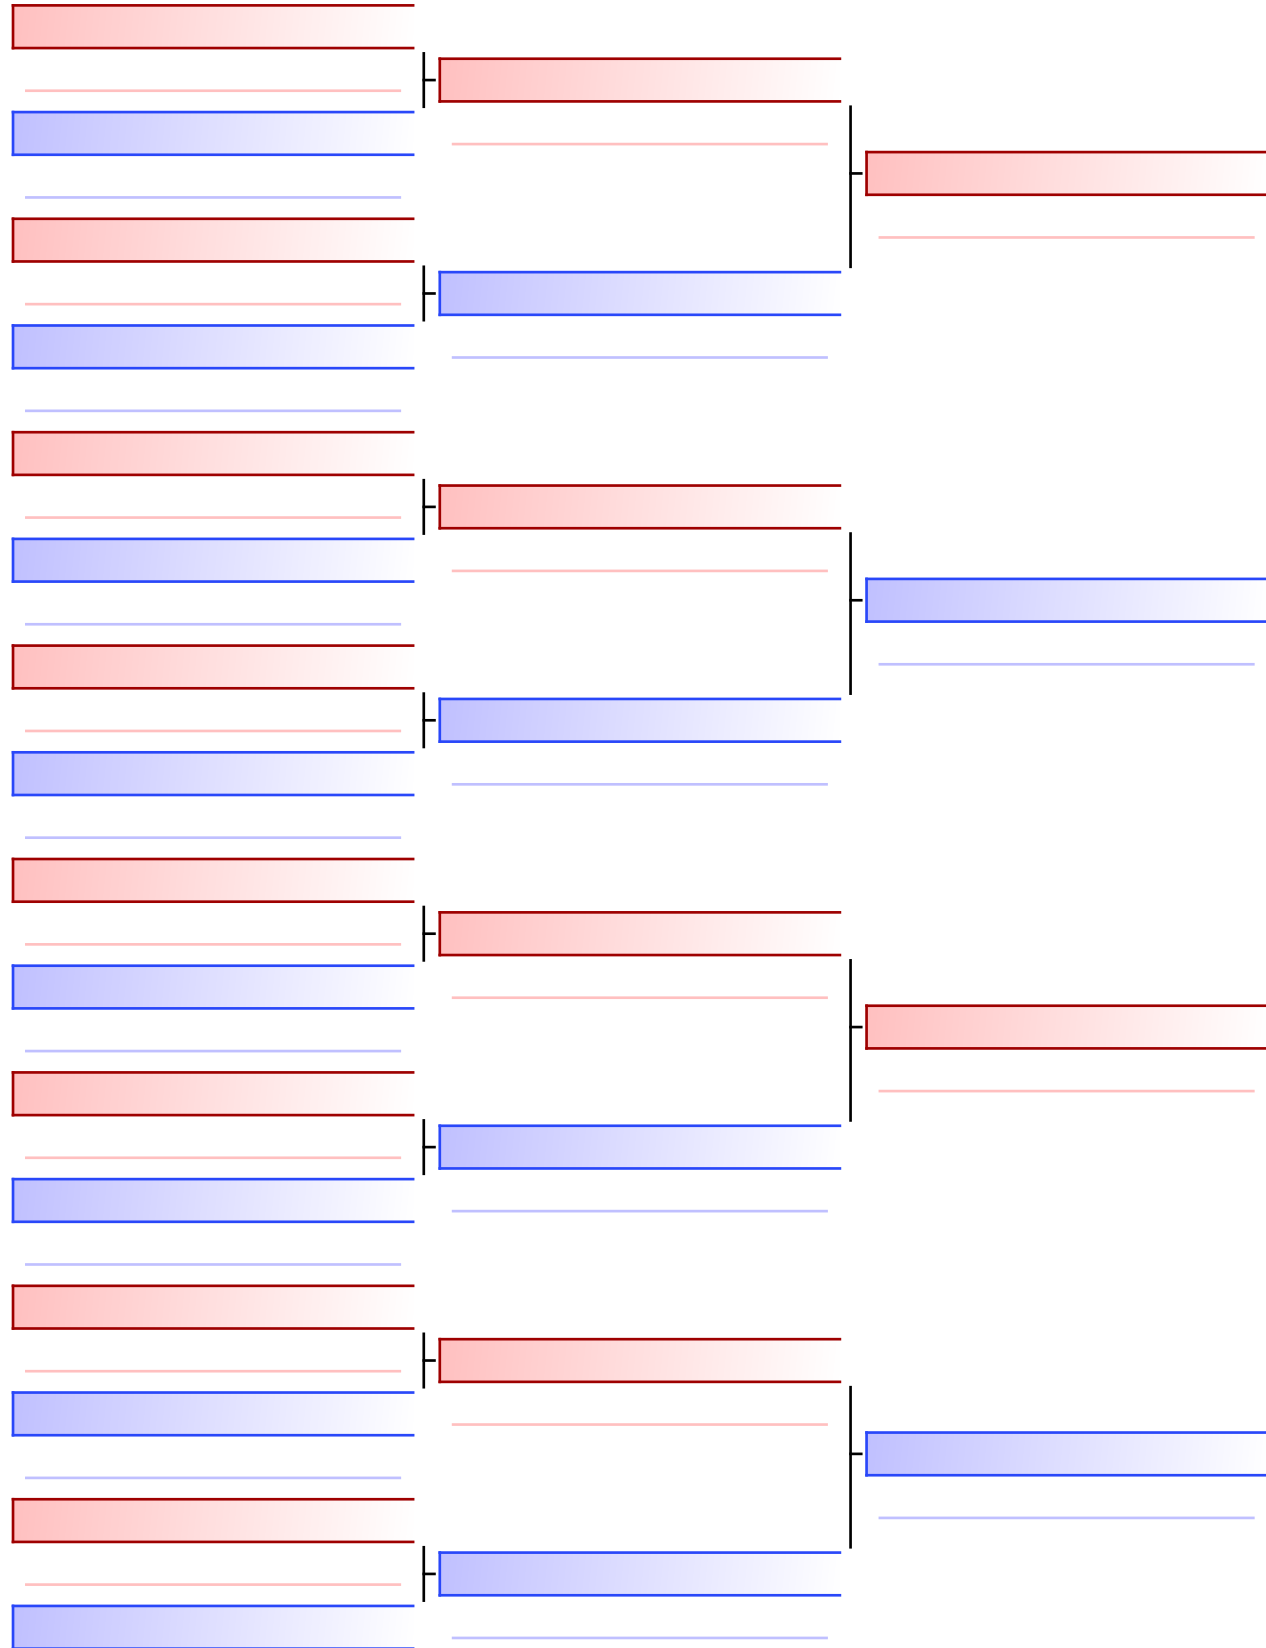

Final

CAMBRAY RAPHAEL (SHIMA KARATE SC)

LITCHFIELD OLIVER (SHIMA KARATE SC)