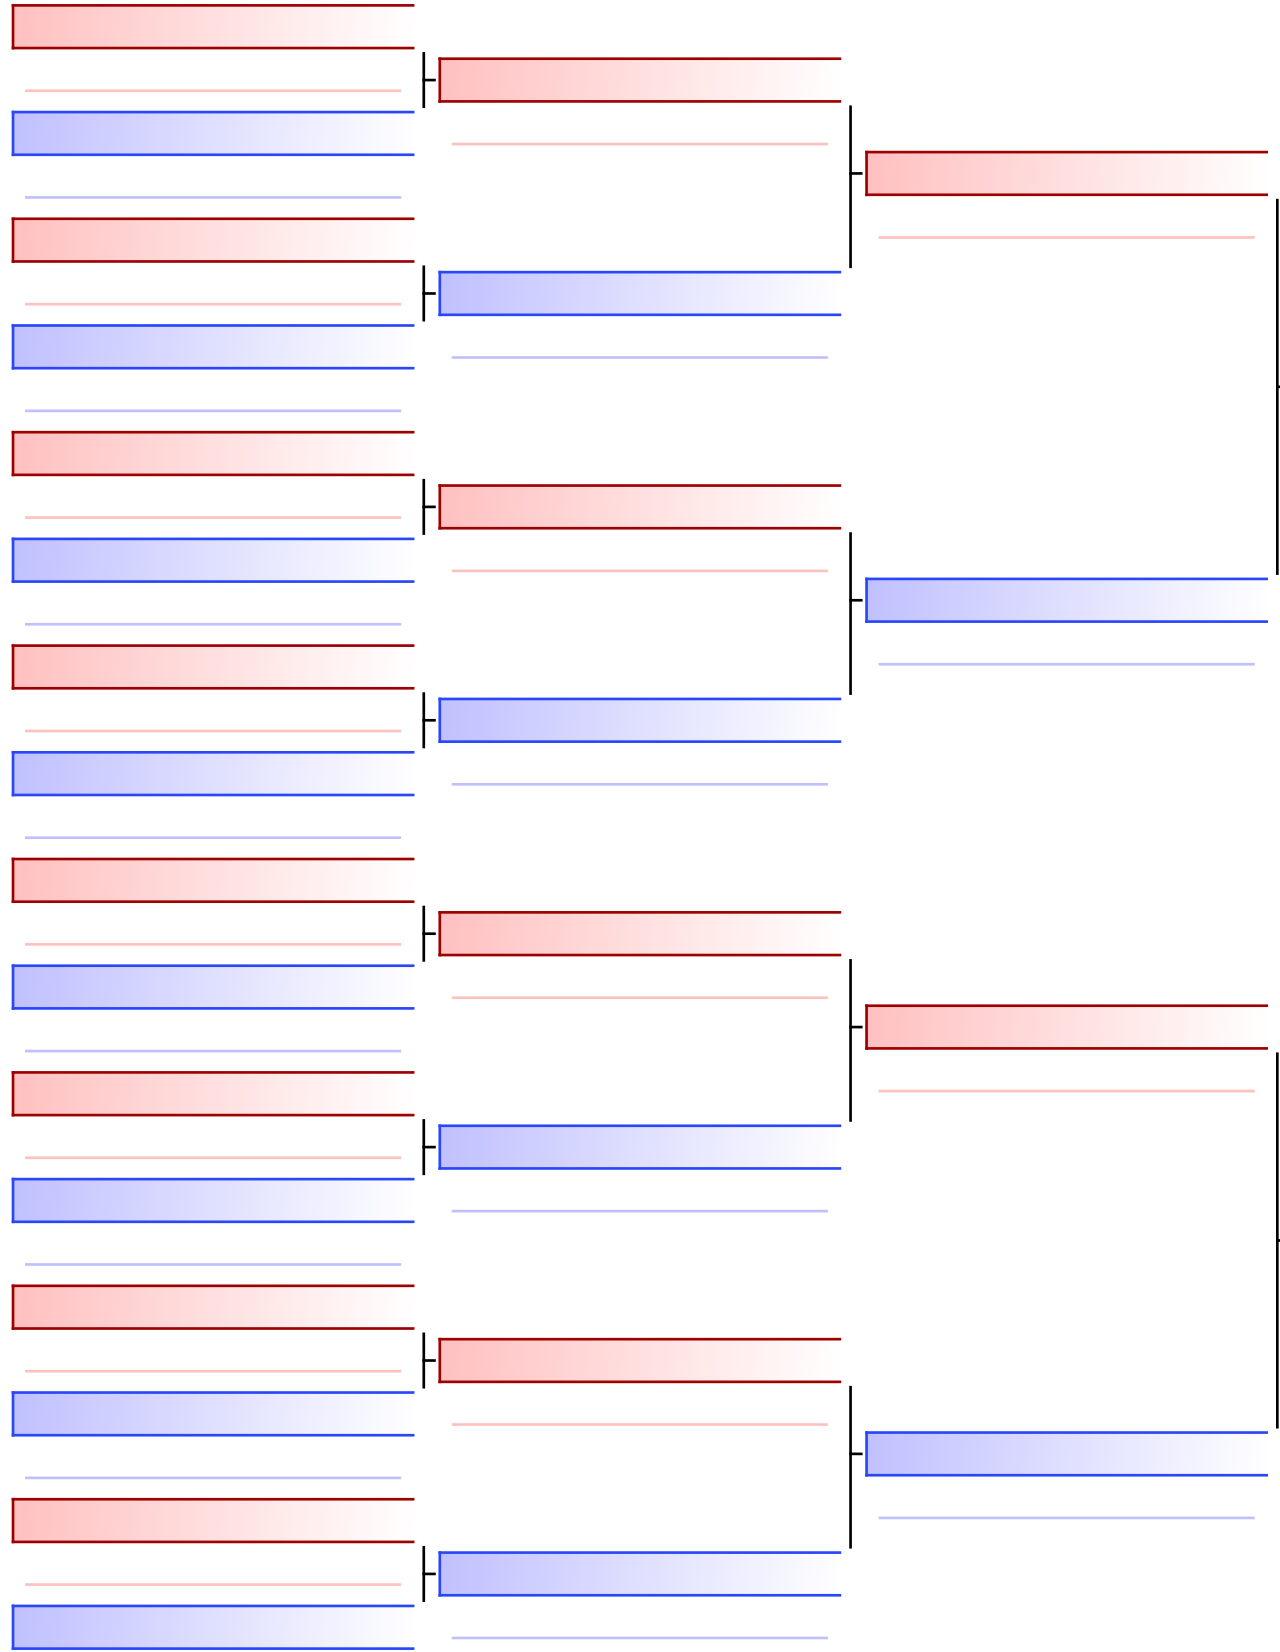

Final

CHAMPAGNE LUCIE (CAMPBELL RIVER)

JUDEIKE MEDA (DEEP COVE KIMUR)