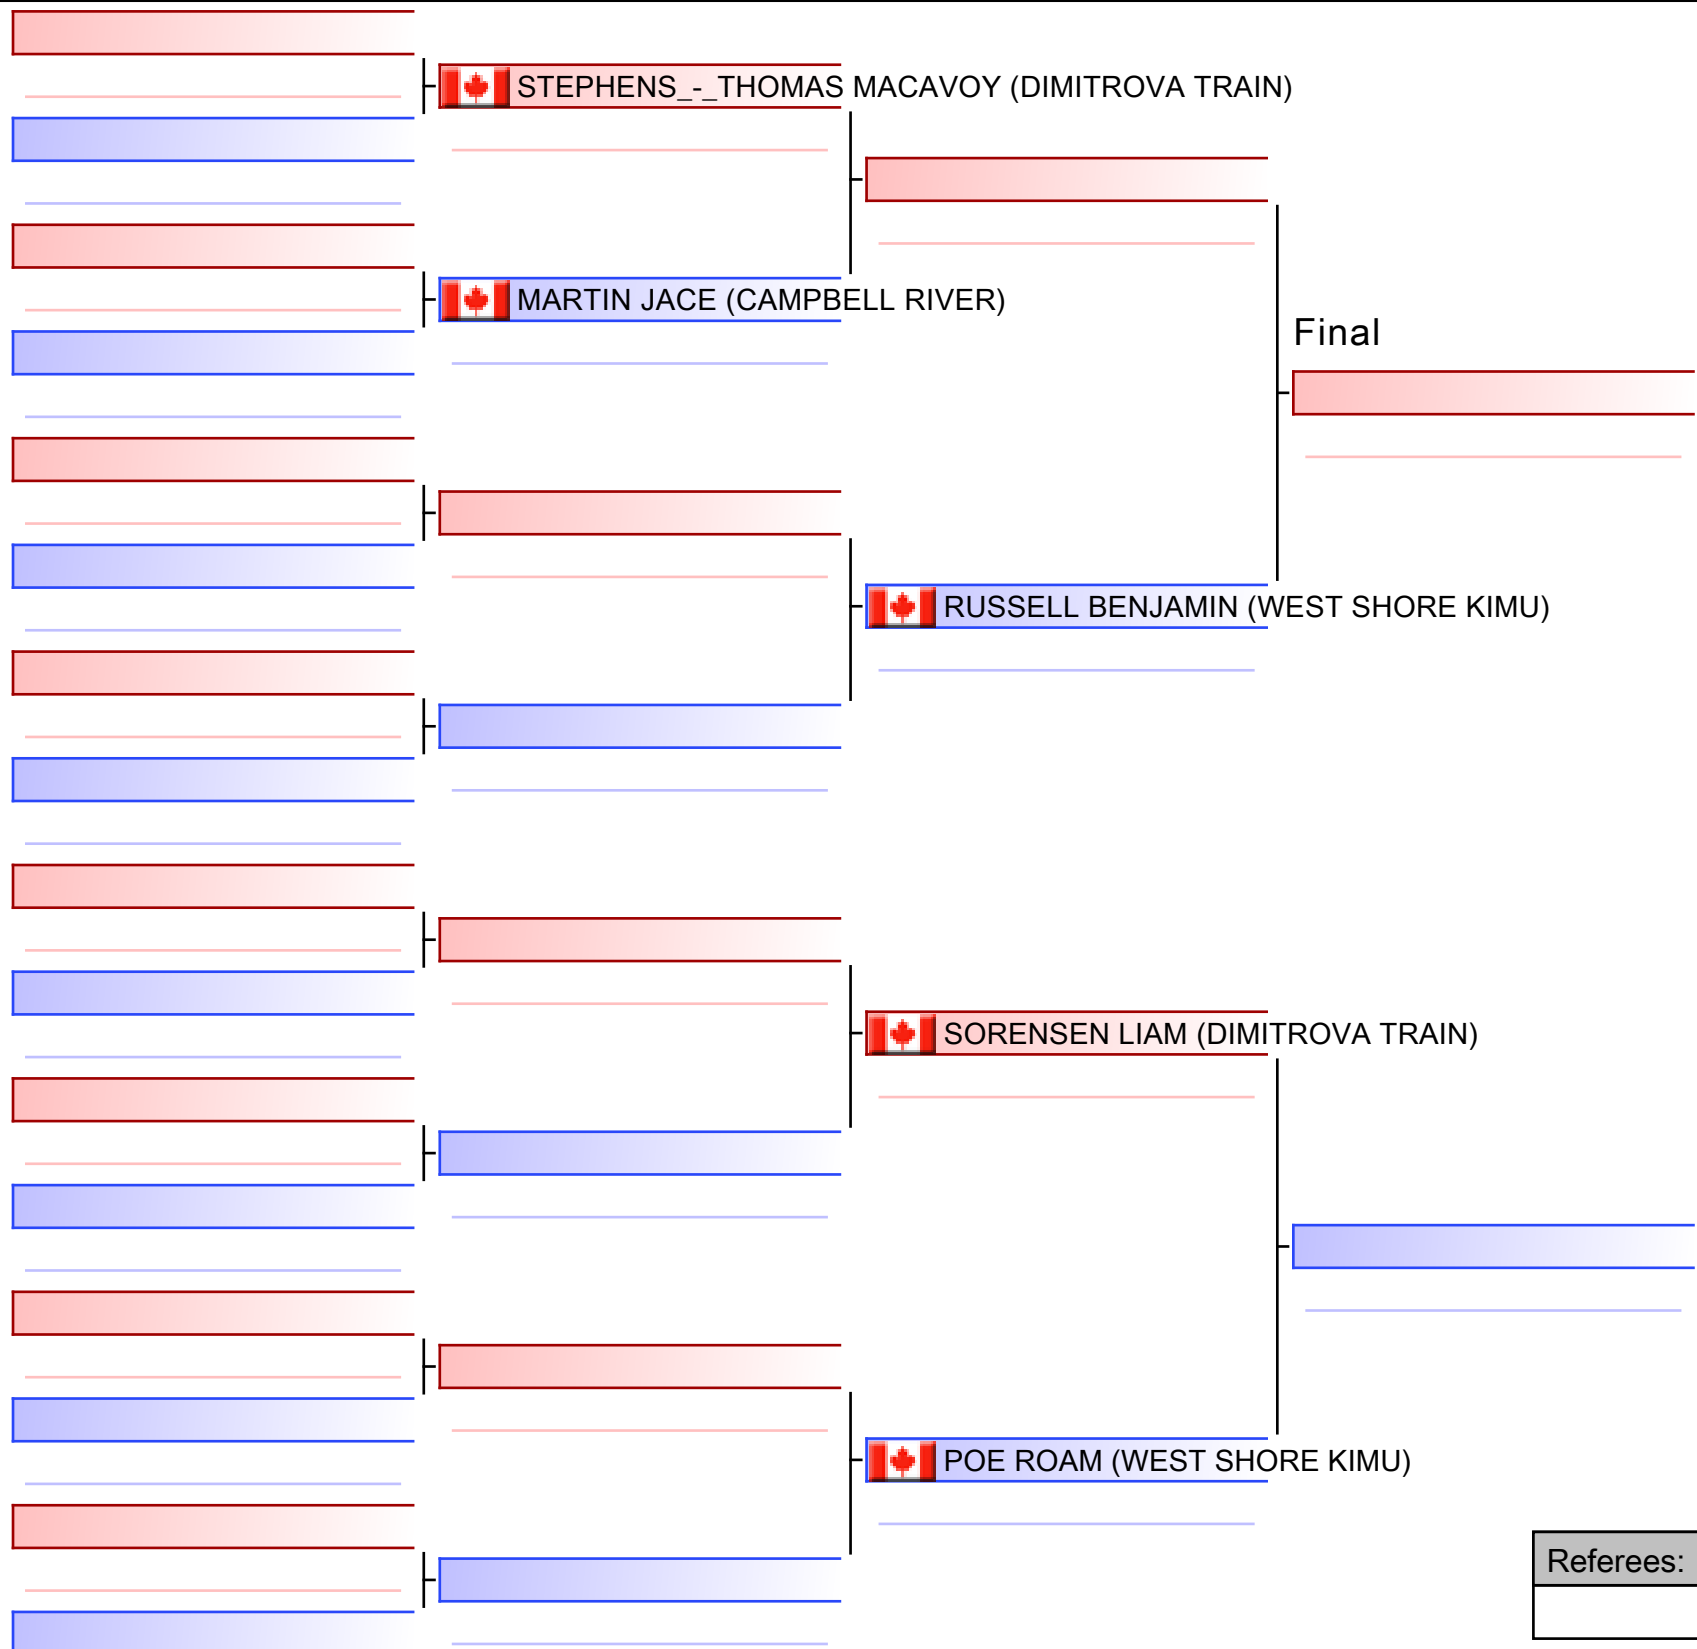

LEAKEY CALEB (NORTH WEST SHIT)

Referees:				

--

Referees:			

Referees:			

BKa8 Boys 12/13 - Kata Novice - Round Robin (each against each)

2023 Shima Invitational, CAN

2023-11-07