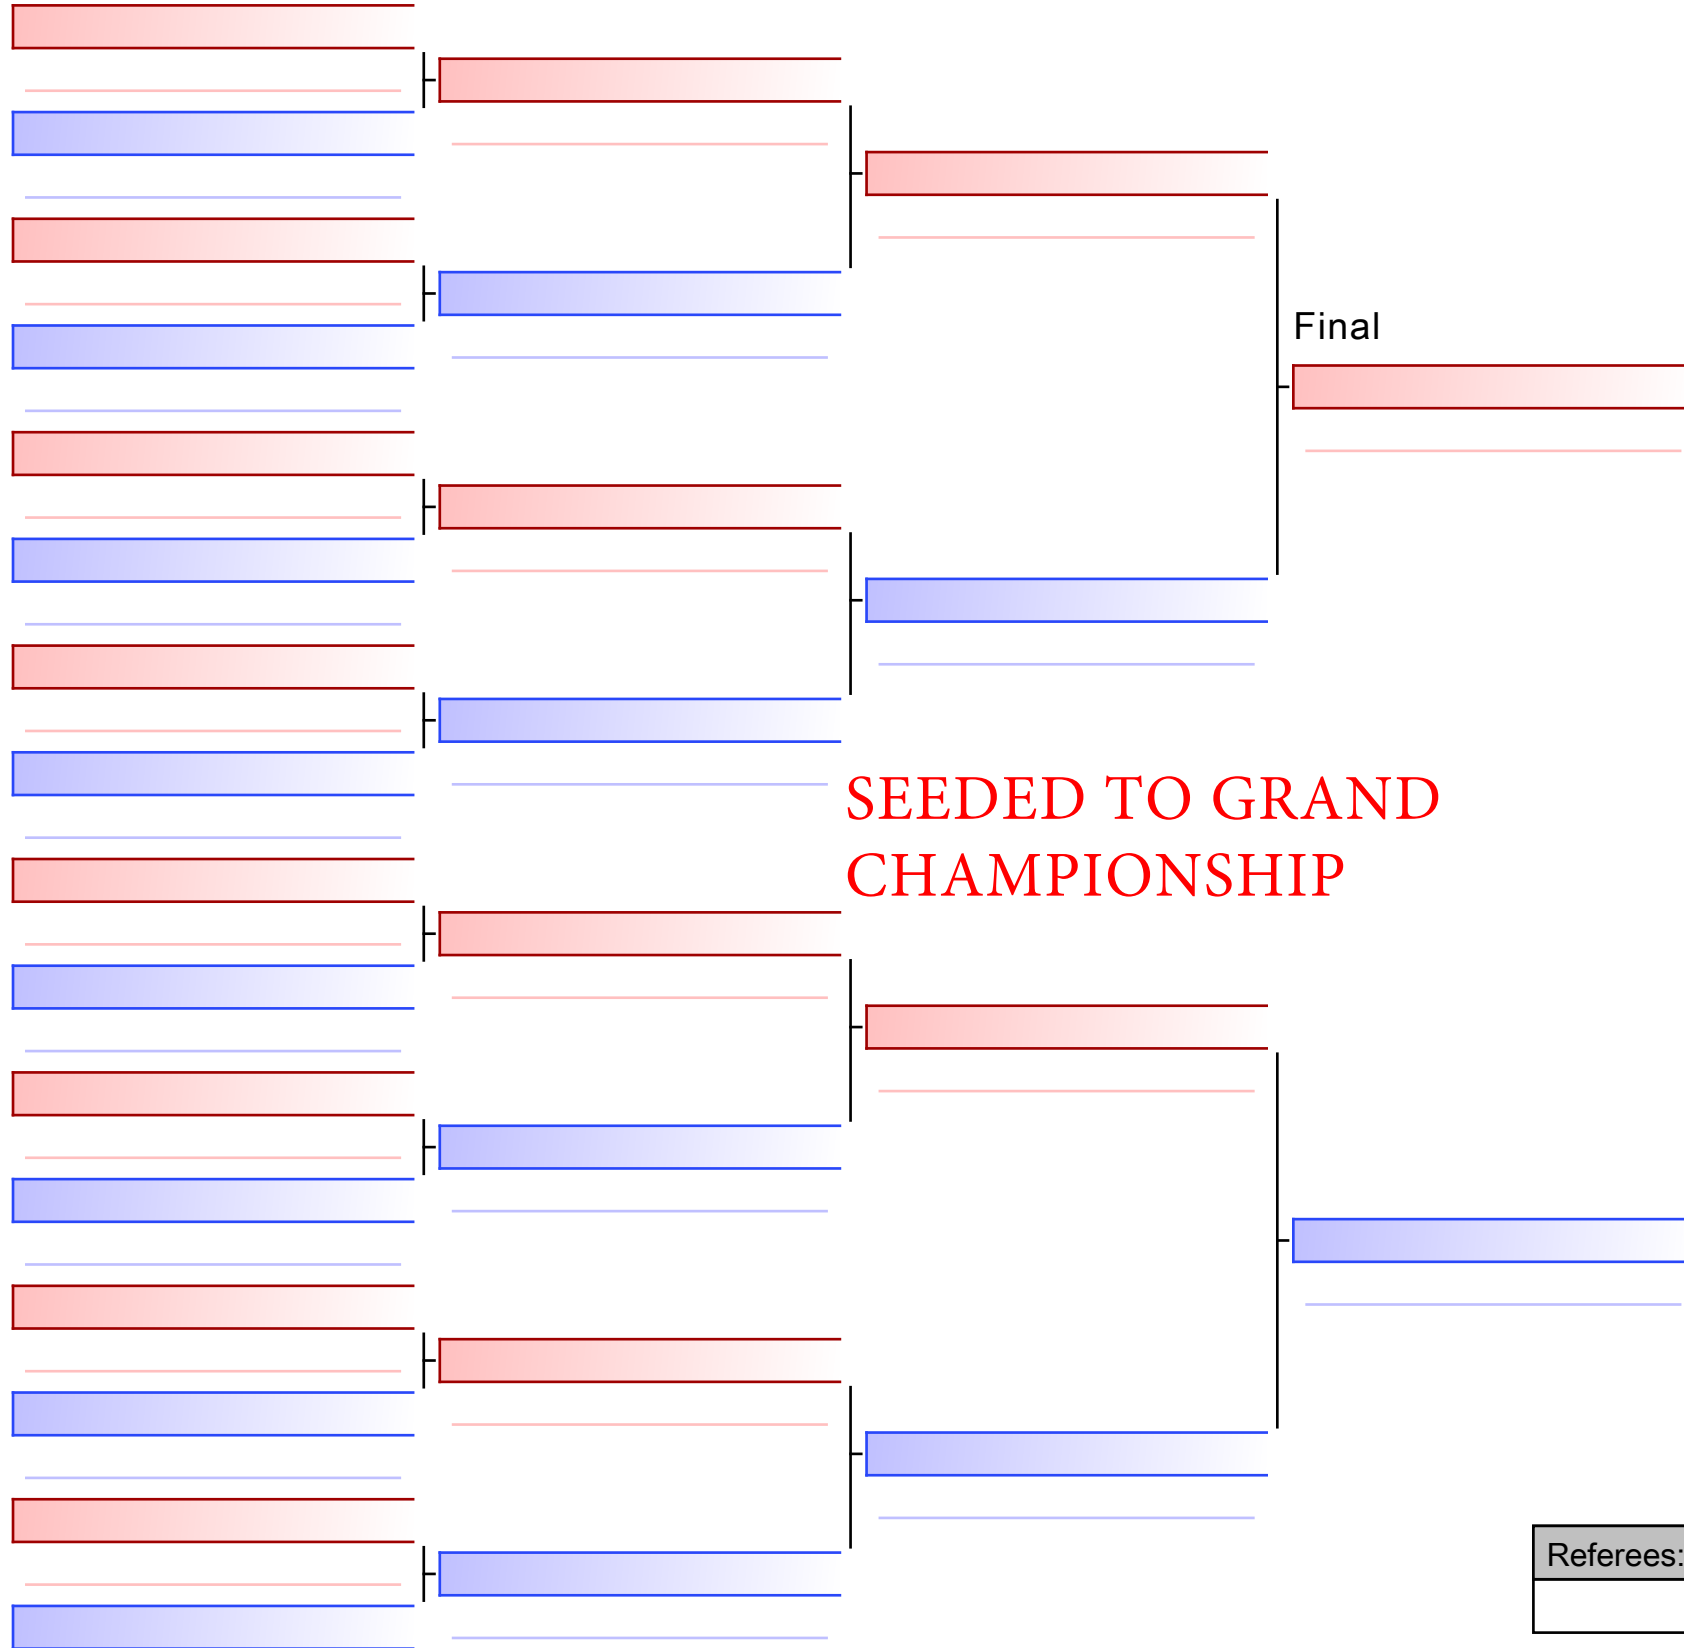

ZHOU LINDA (KENZEN KARATE)

Referees: