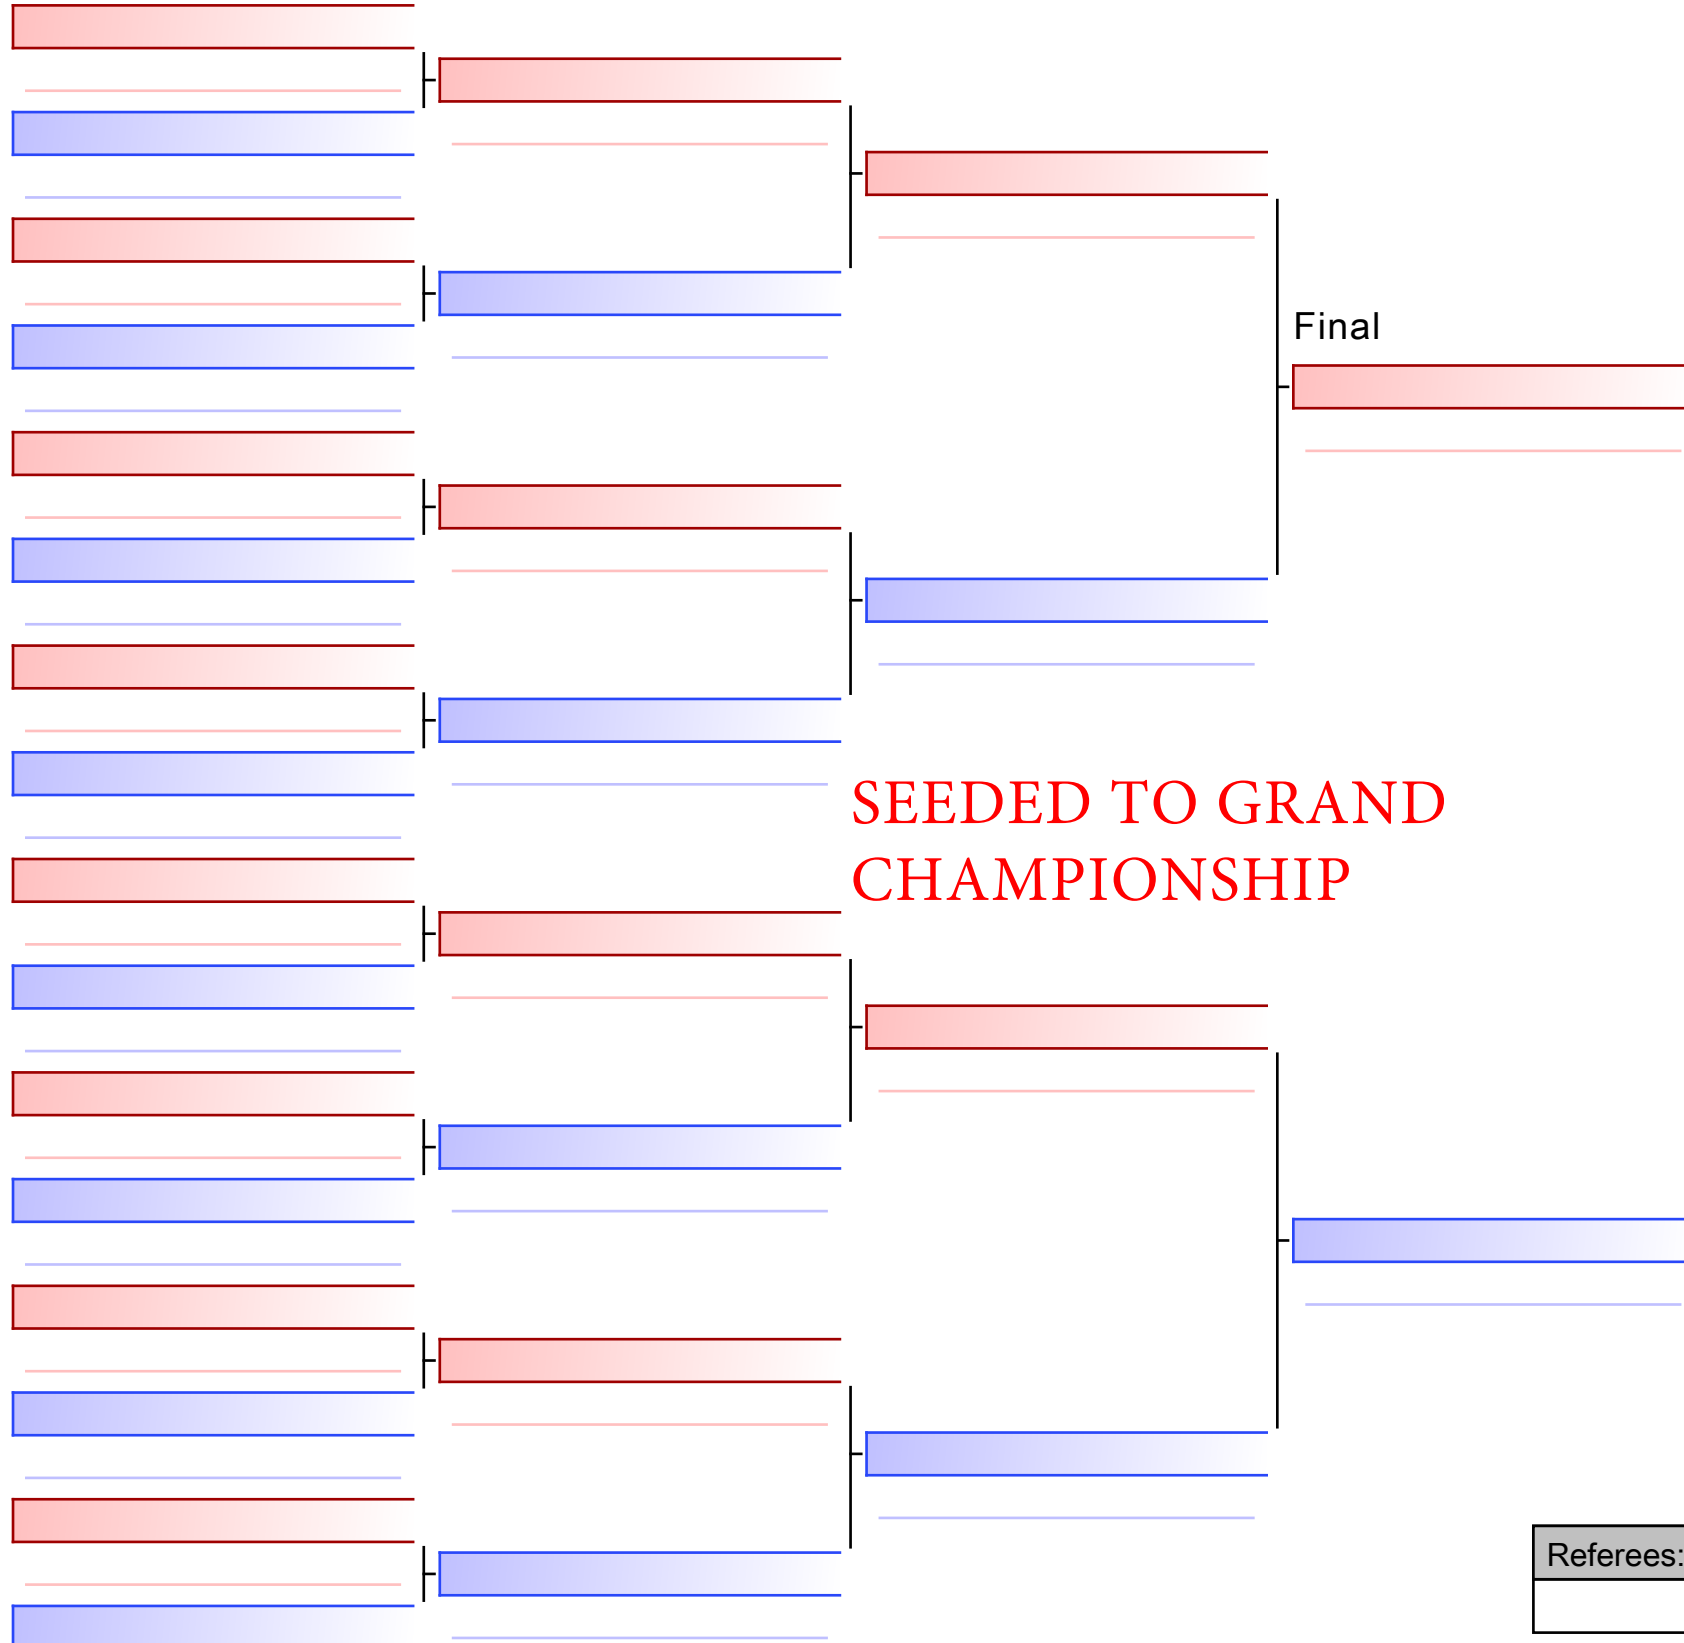

Final

**SEEDED TO GRAND
CHAMPIONSHIP**