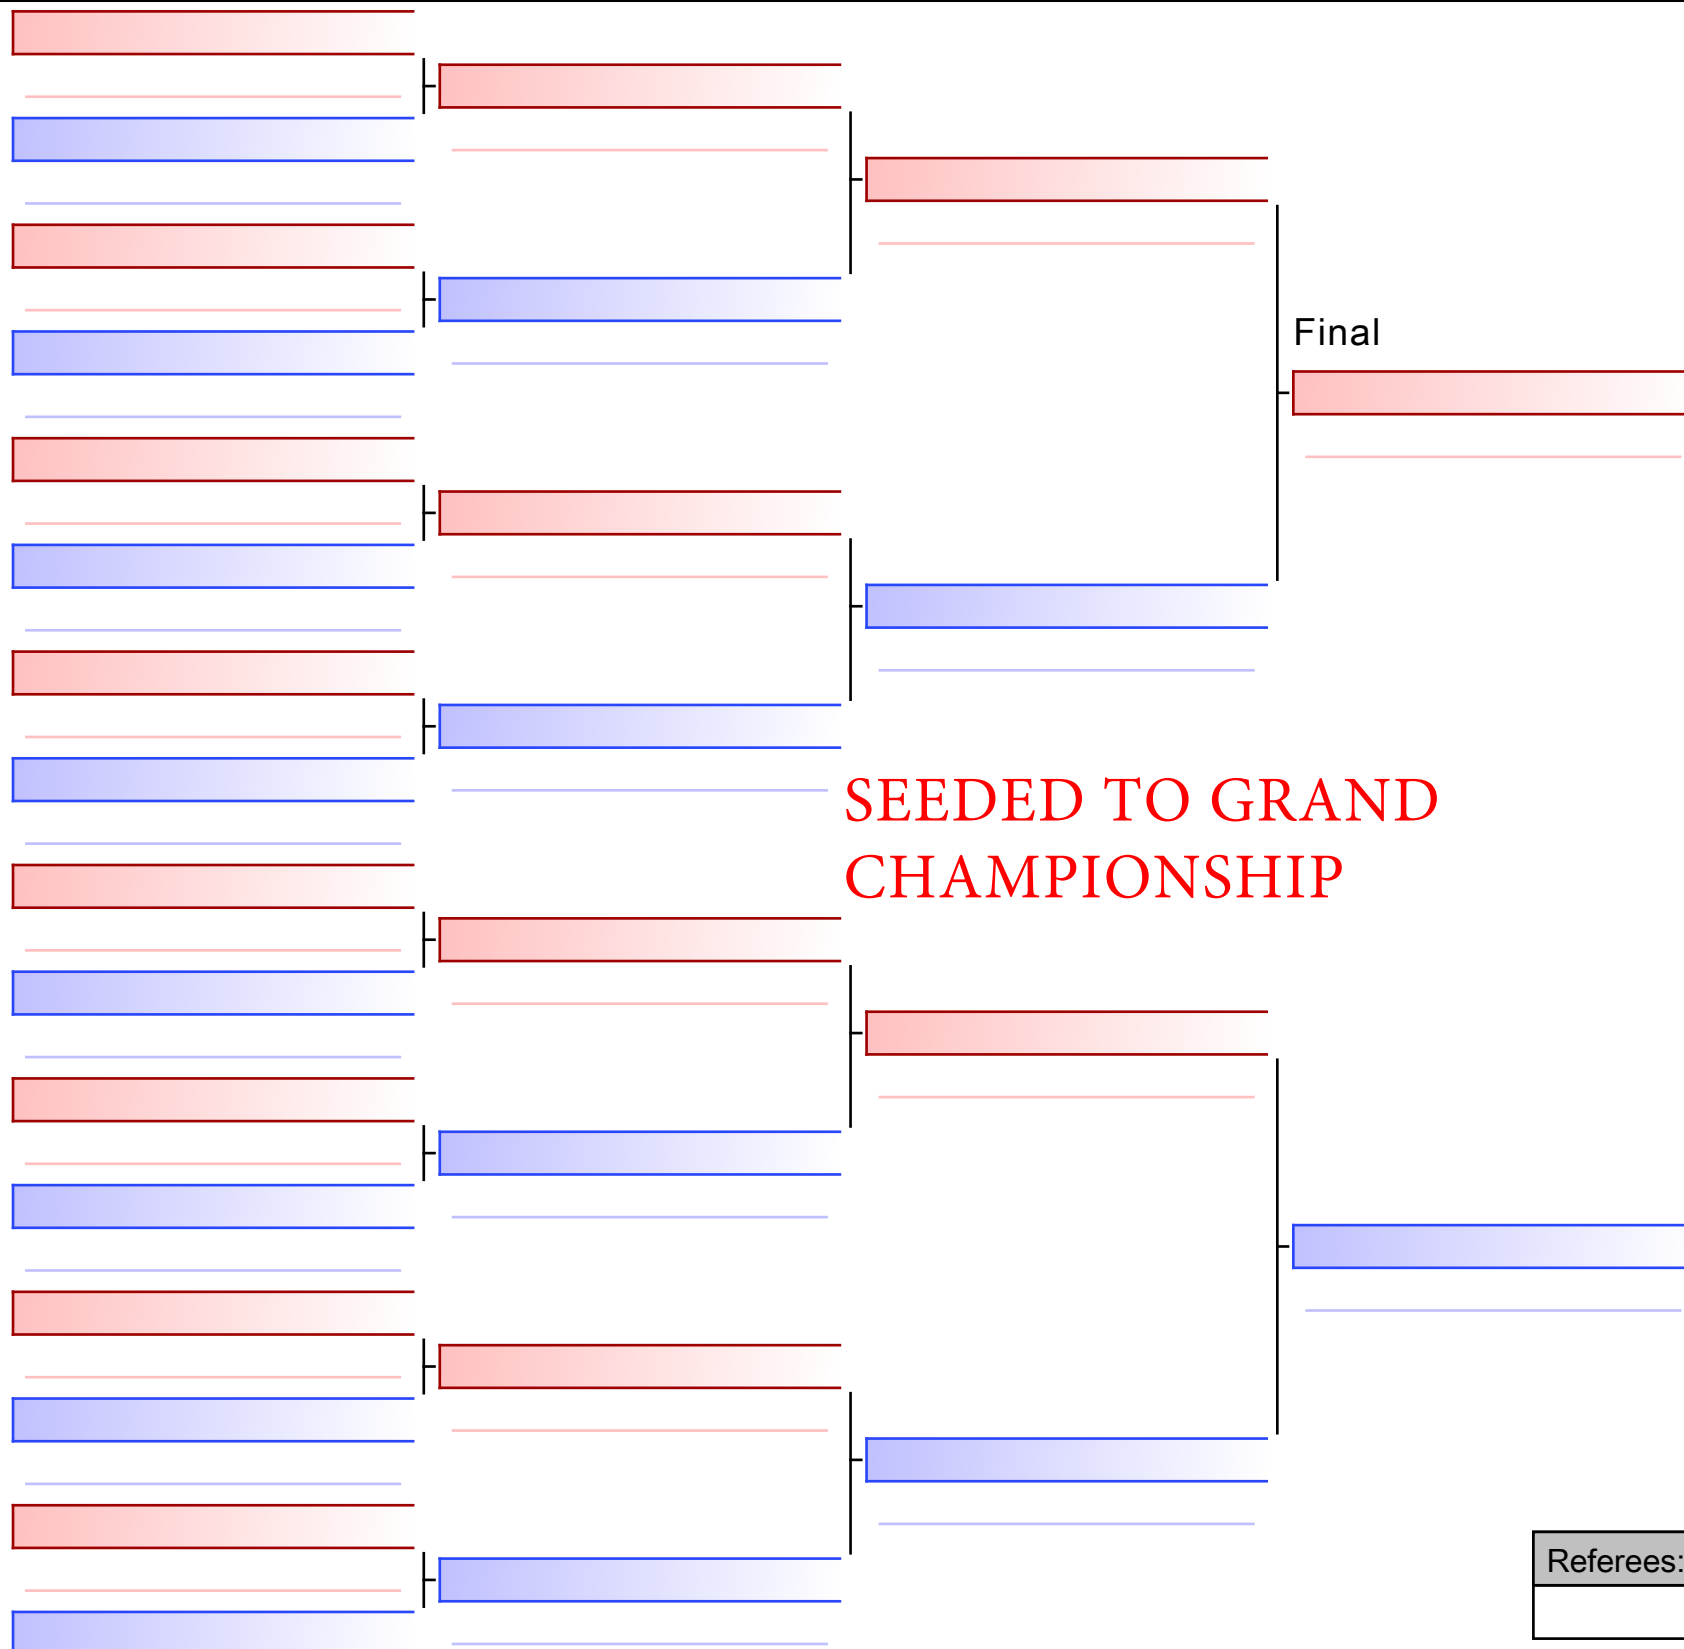

Final

**SEEDED TO GRAND
CHAMPIONSHIP**