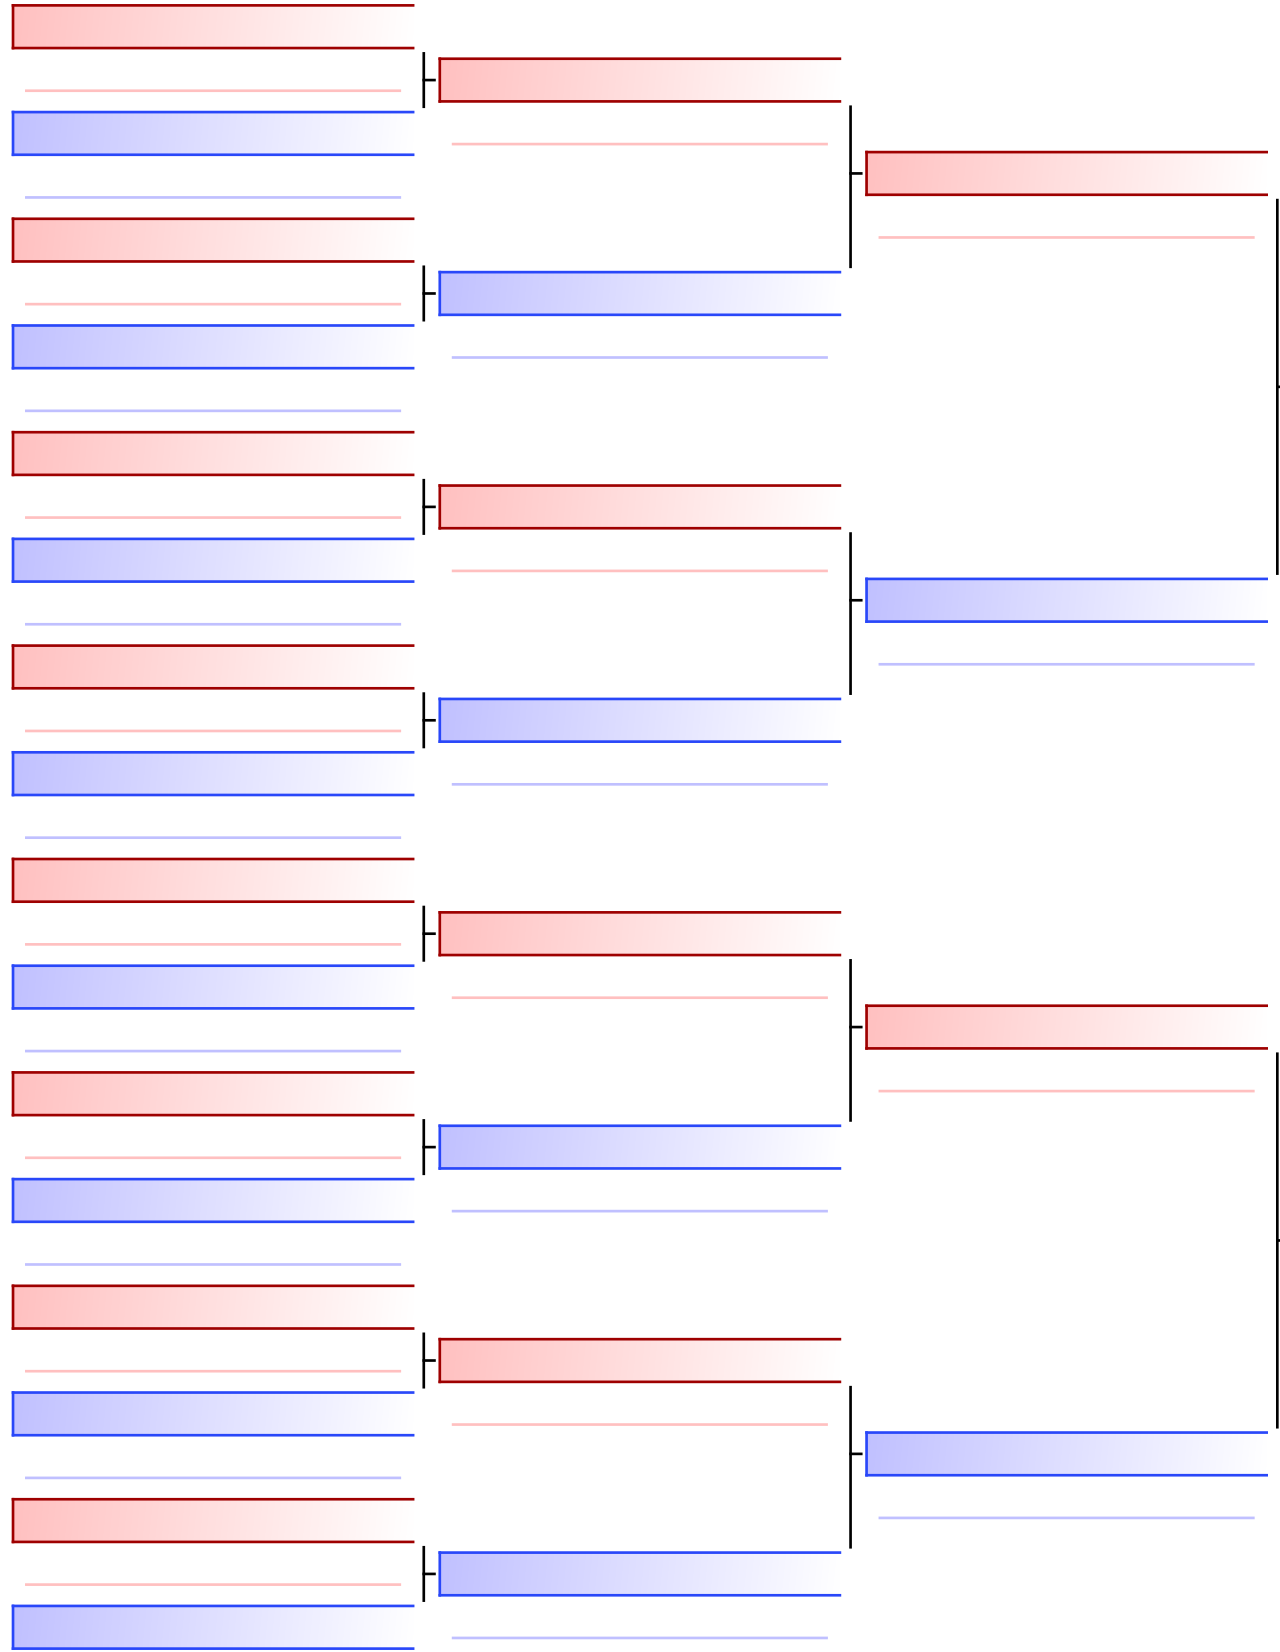

Final

SHIN HARUKA (VARSITY PERFORM)

JILOCA TIFFANY (REISKY MARTIAL)