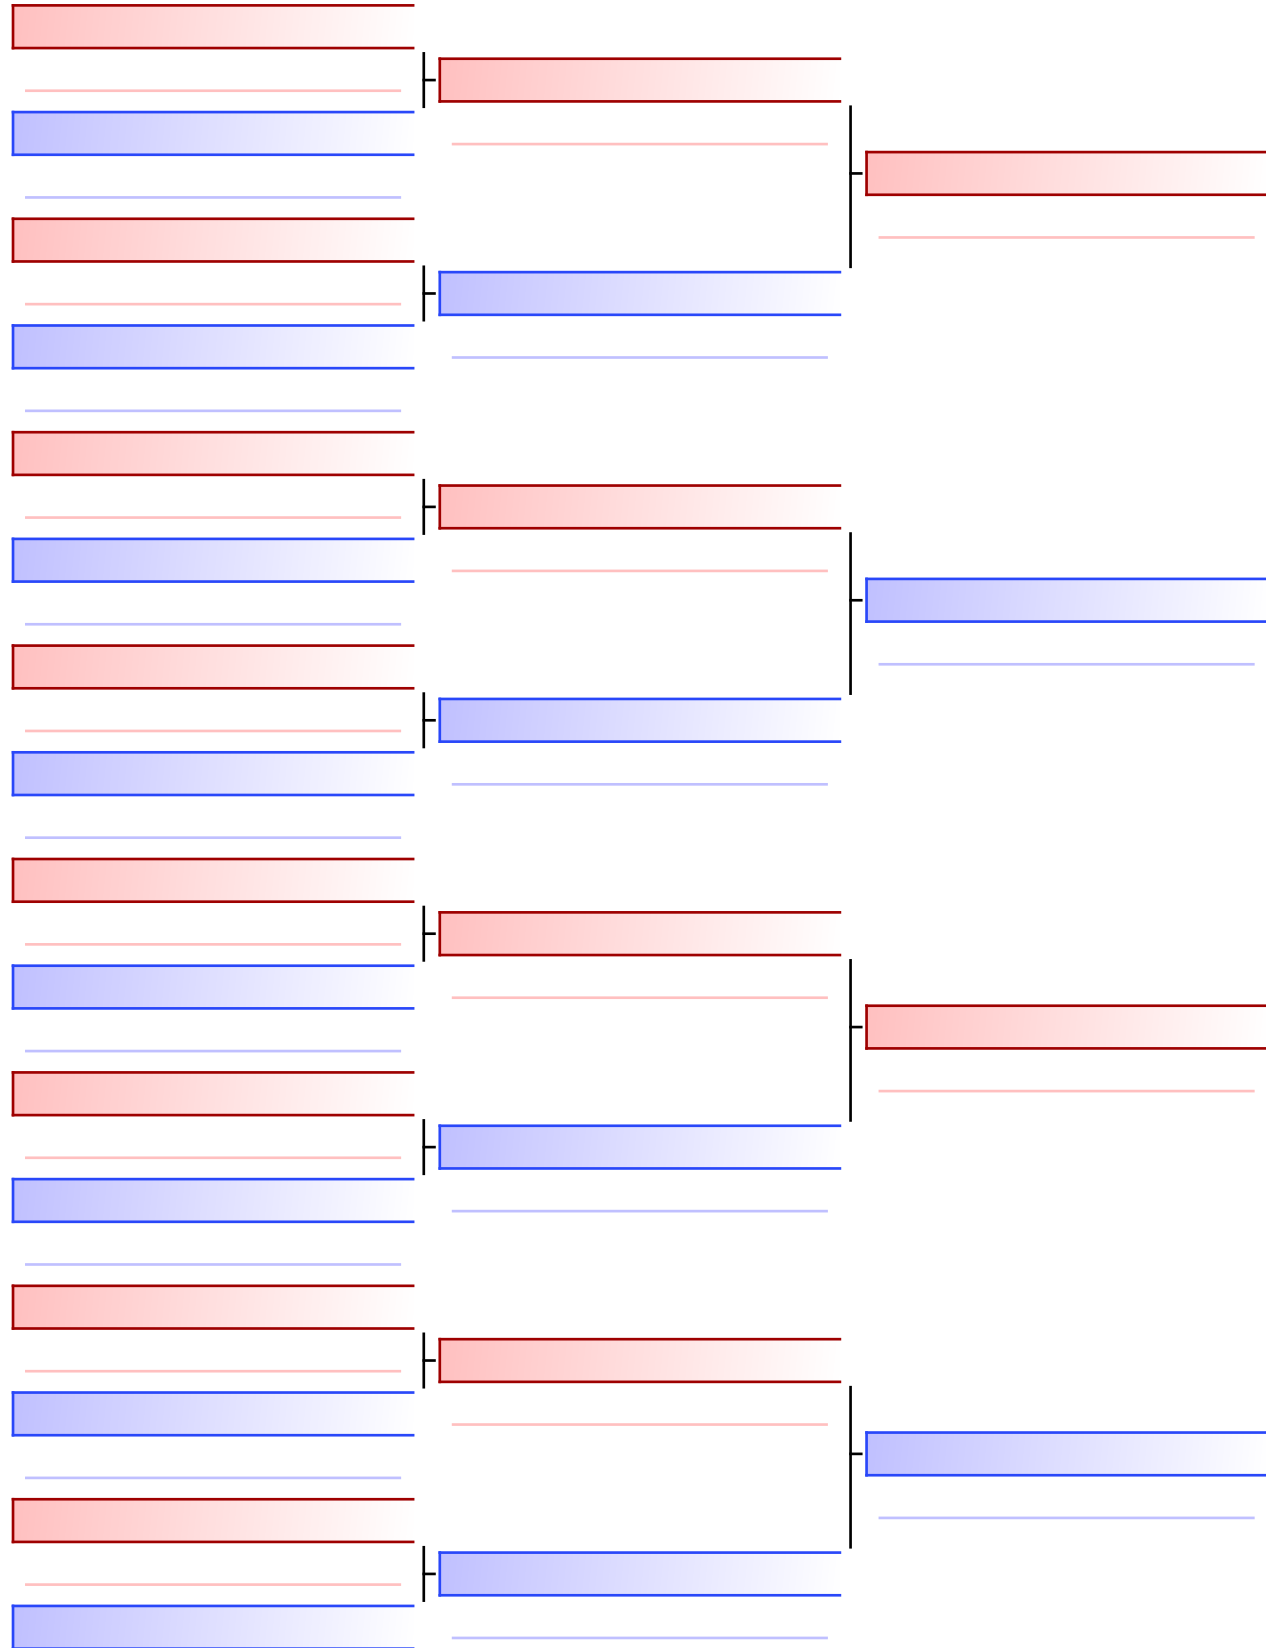

Final

FRASER JENA (WEST COAST GOJU)

POE LINDSAY (WEST SHORE KIMU)