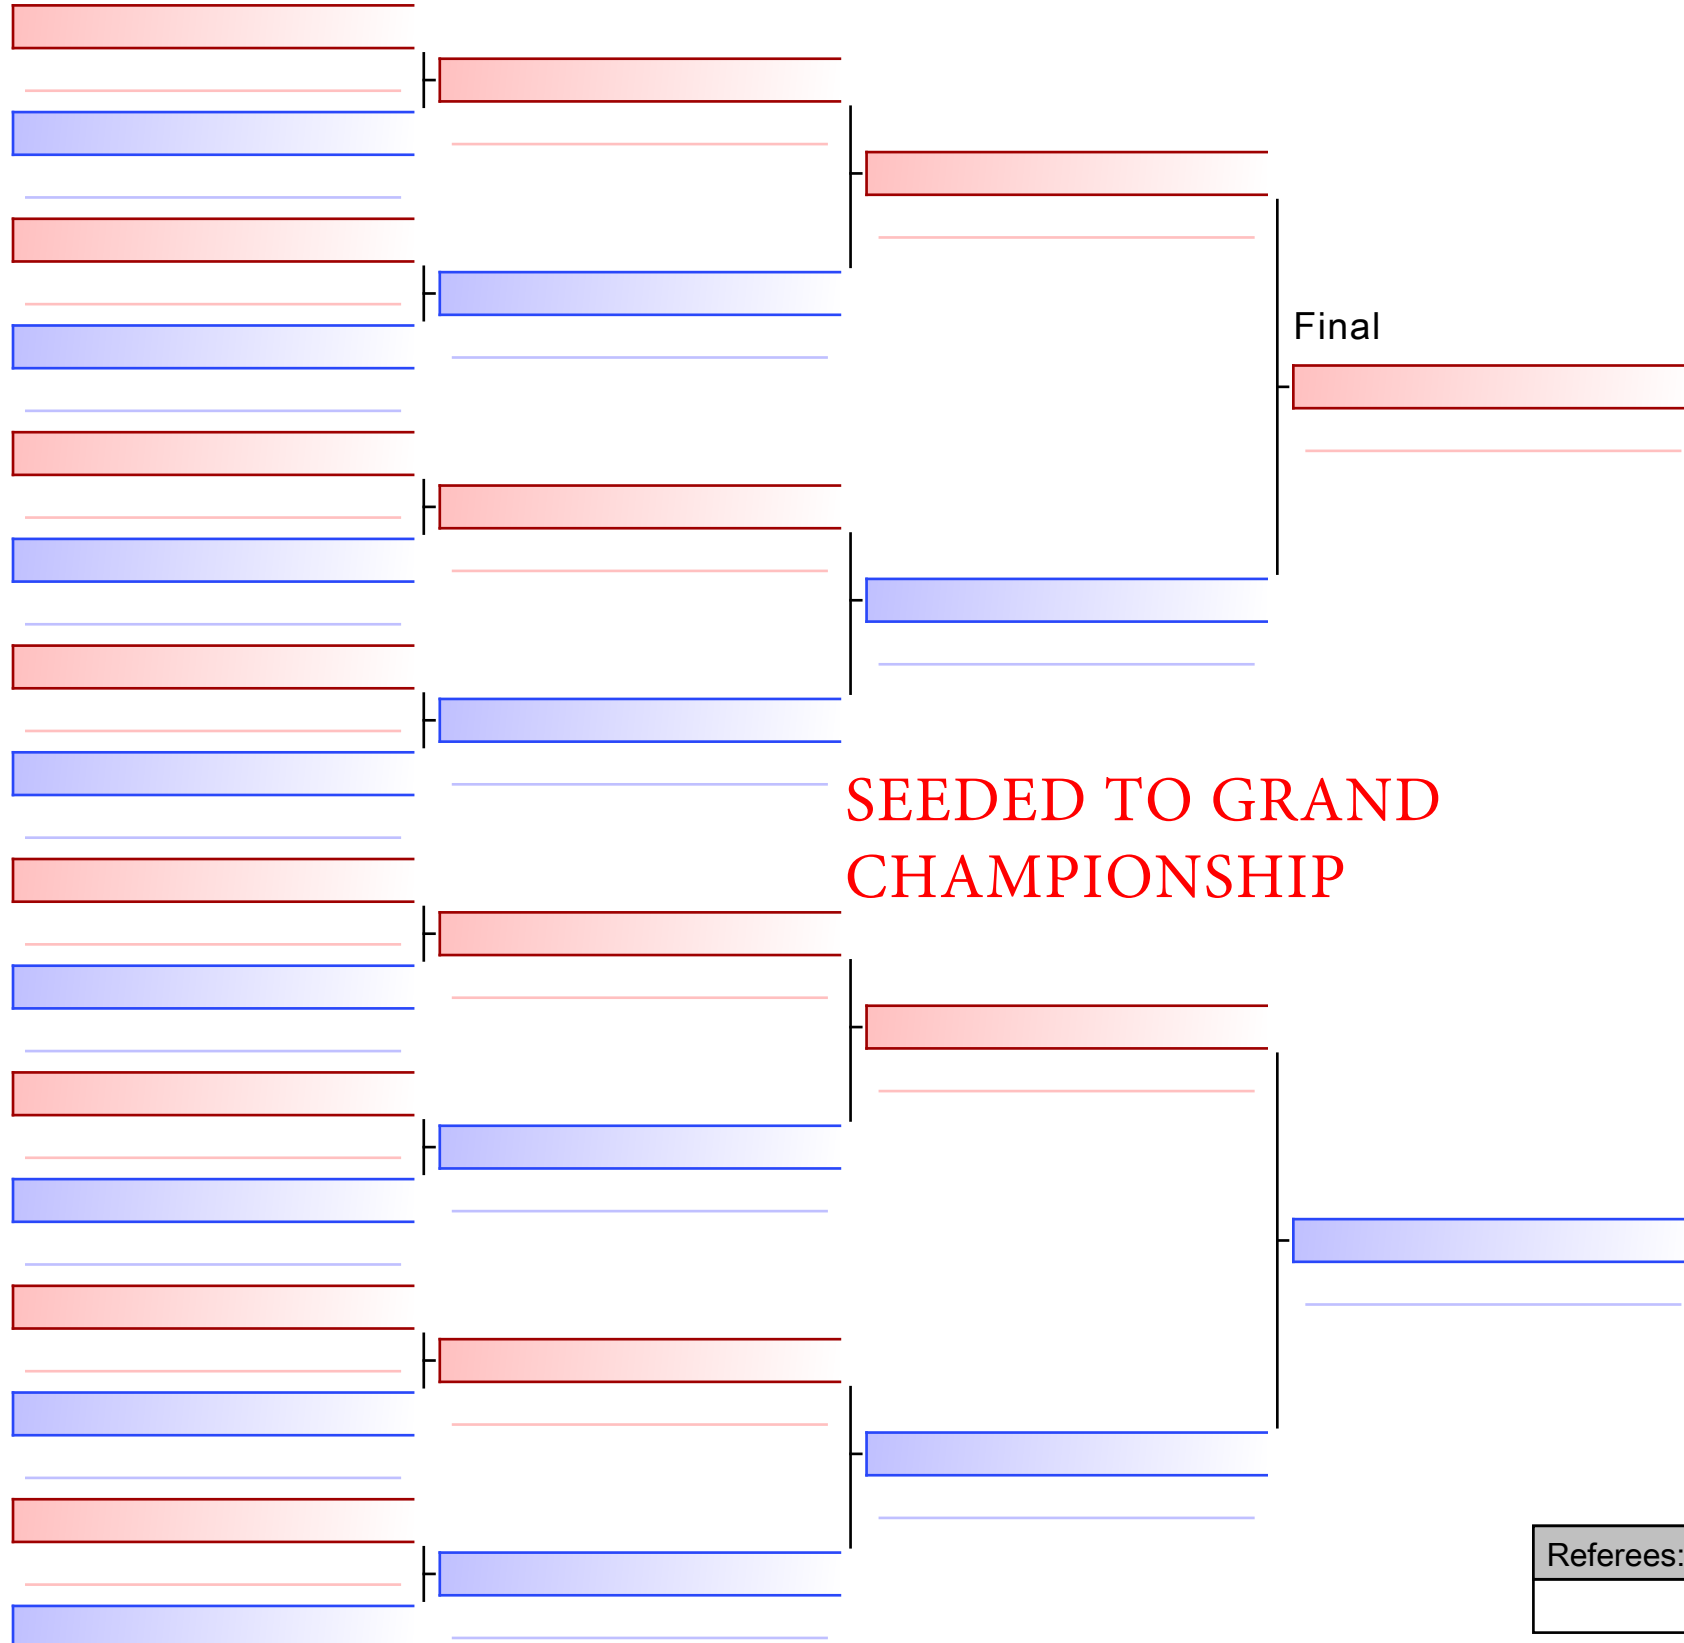

Final

JOHNSTONE ADDY (NORTH WEST SHIT)

Referees: