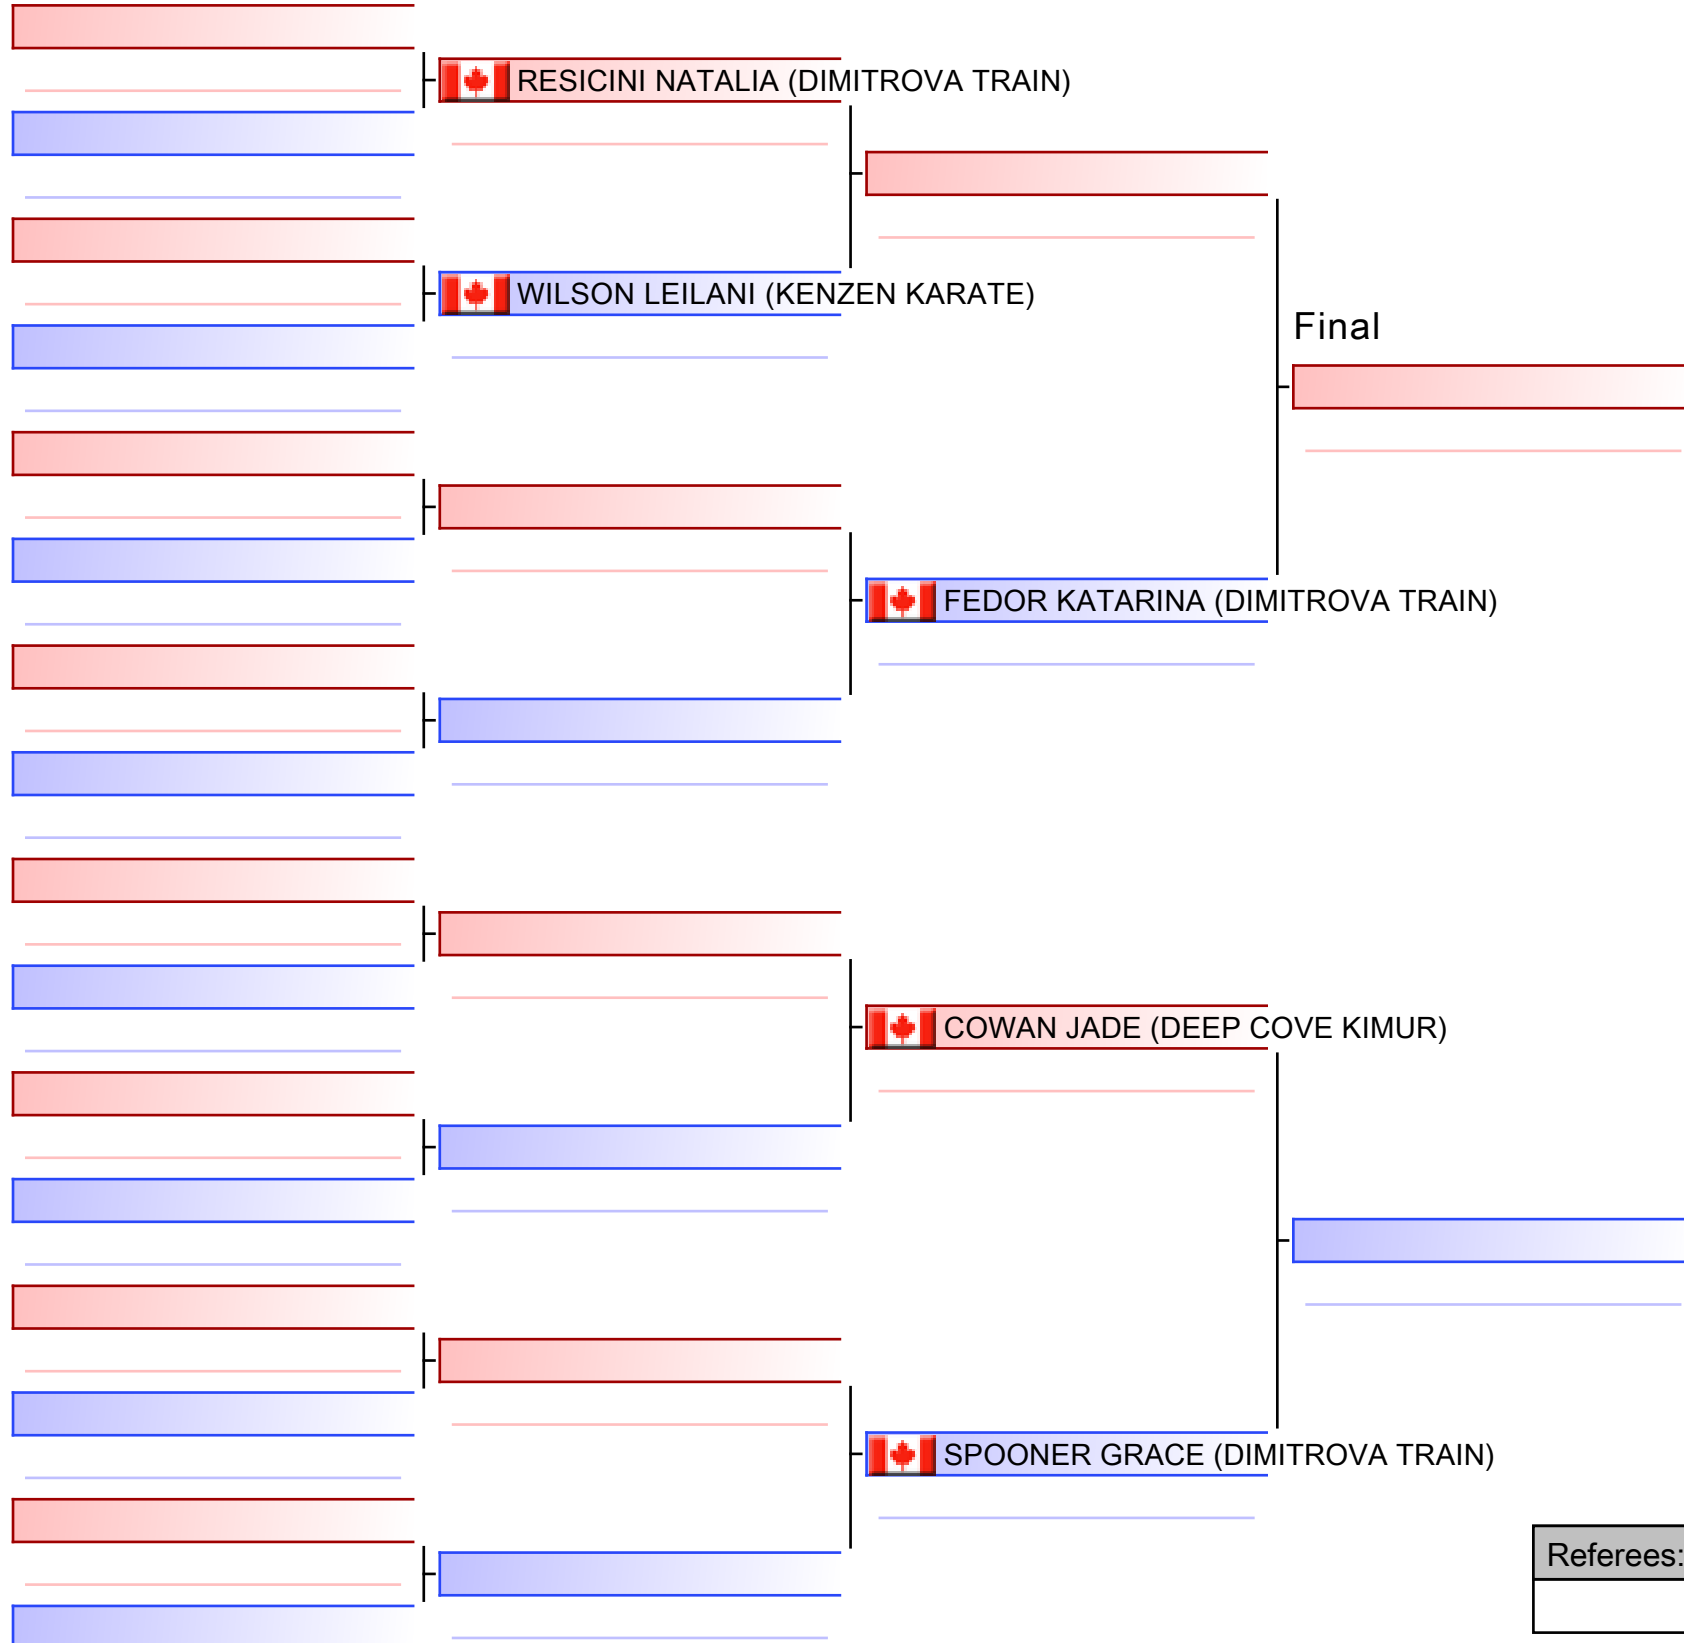

Referees:			

Final

 BOOTH PAISLEY (KENZEN KARATE)

Referees:			

Referees:			

Final

--

Referees:			