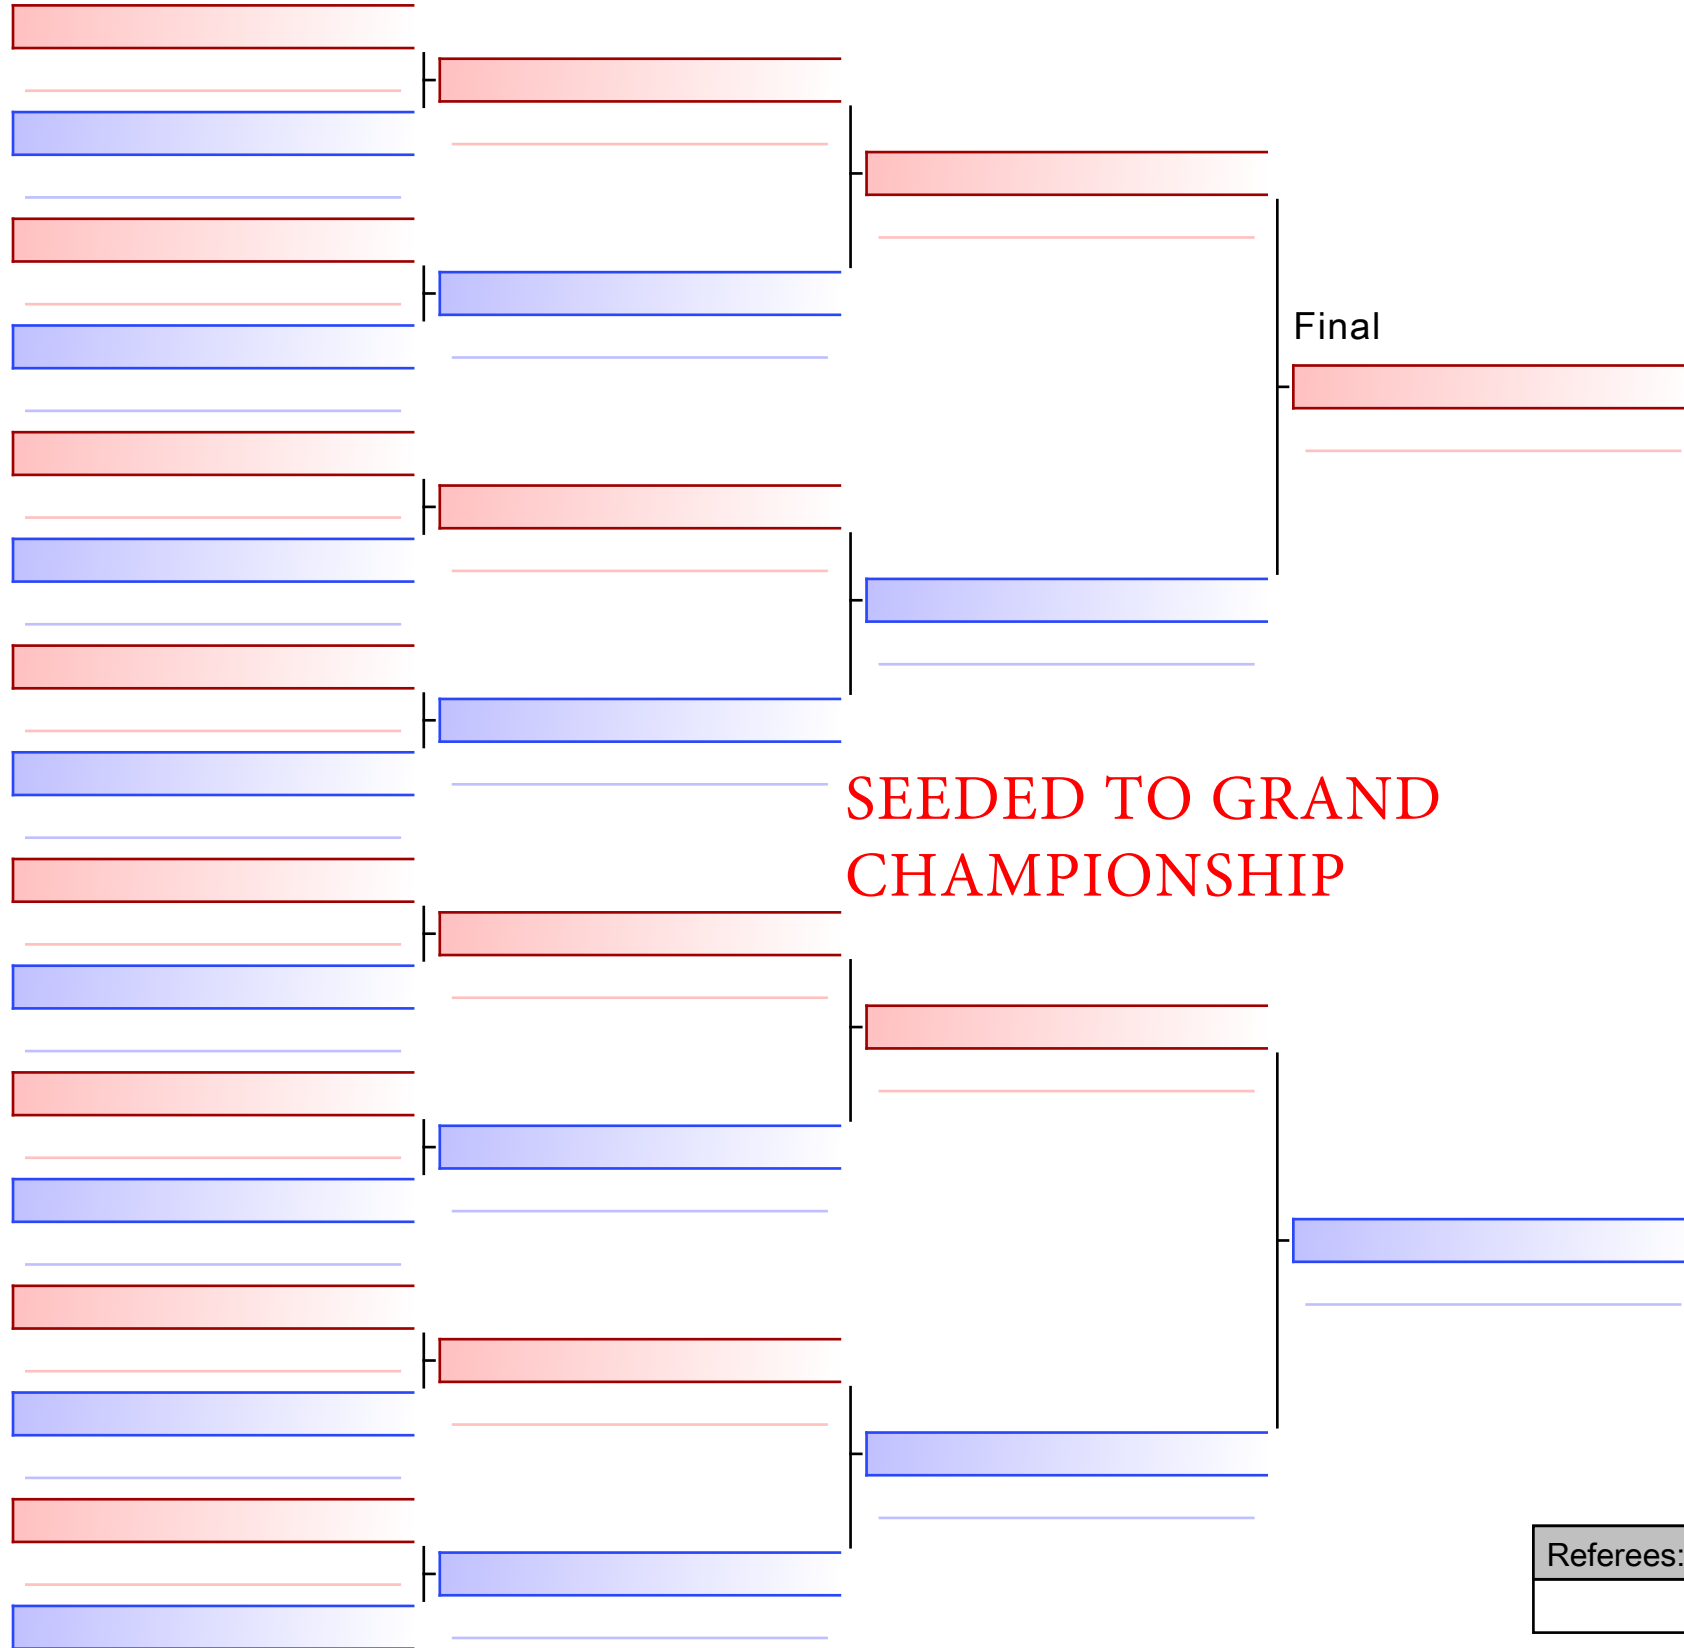

BKa1 Boys 7 & Under - Kata All belts

2023 Shima Invitational, CAN

2023-11-07

Tatami
1 09:31

Pool
1/1

Referees:			

MARTIN DARIUS (CAMPBELL RIVER)

Referees:				