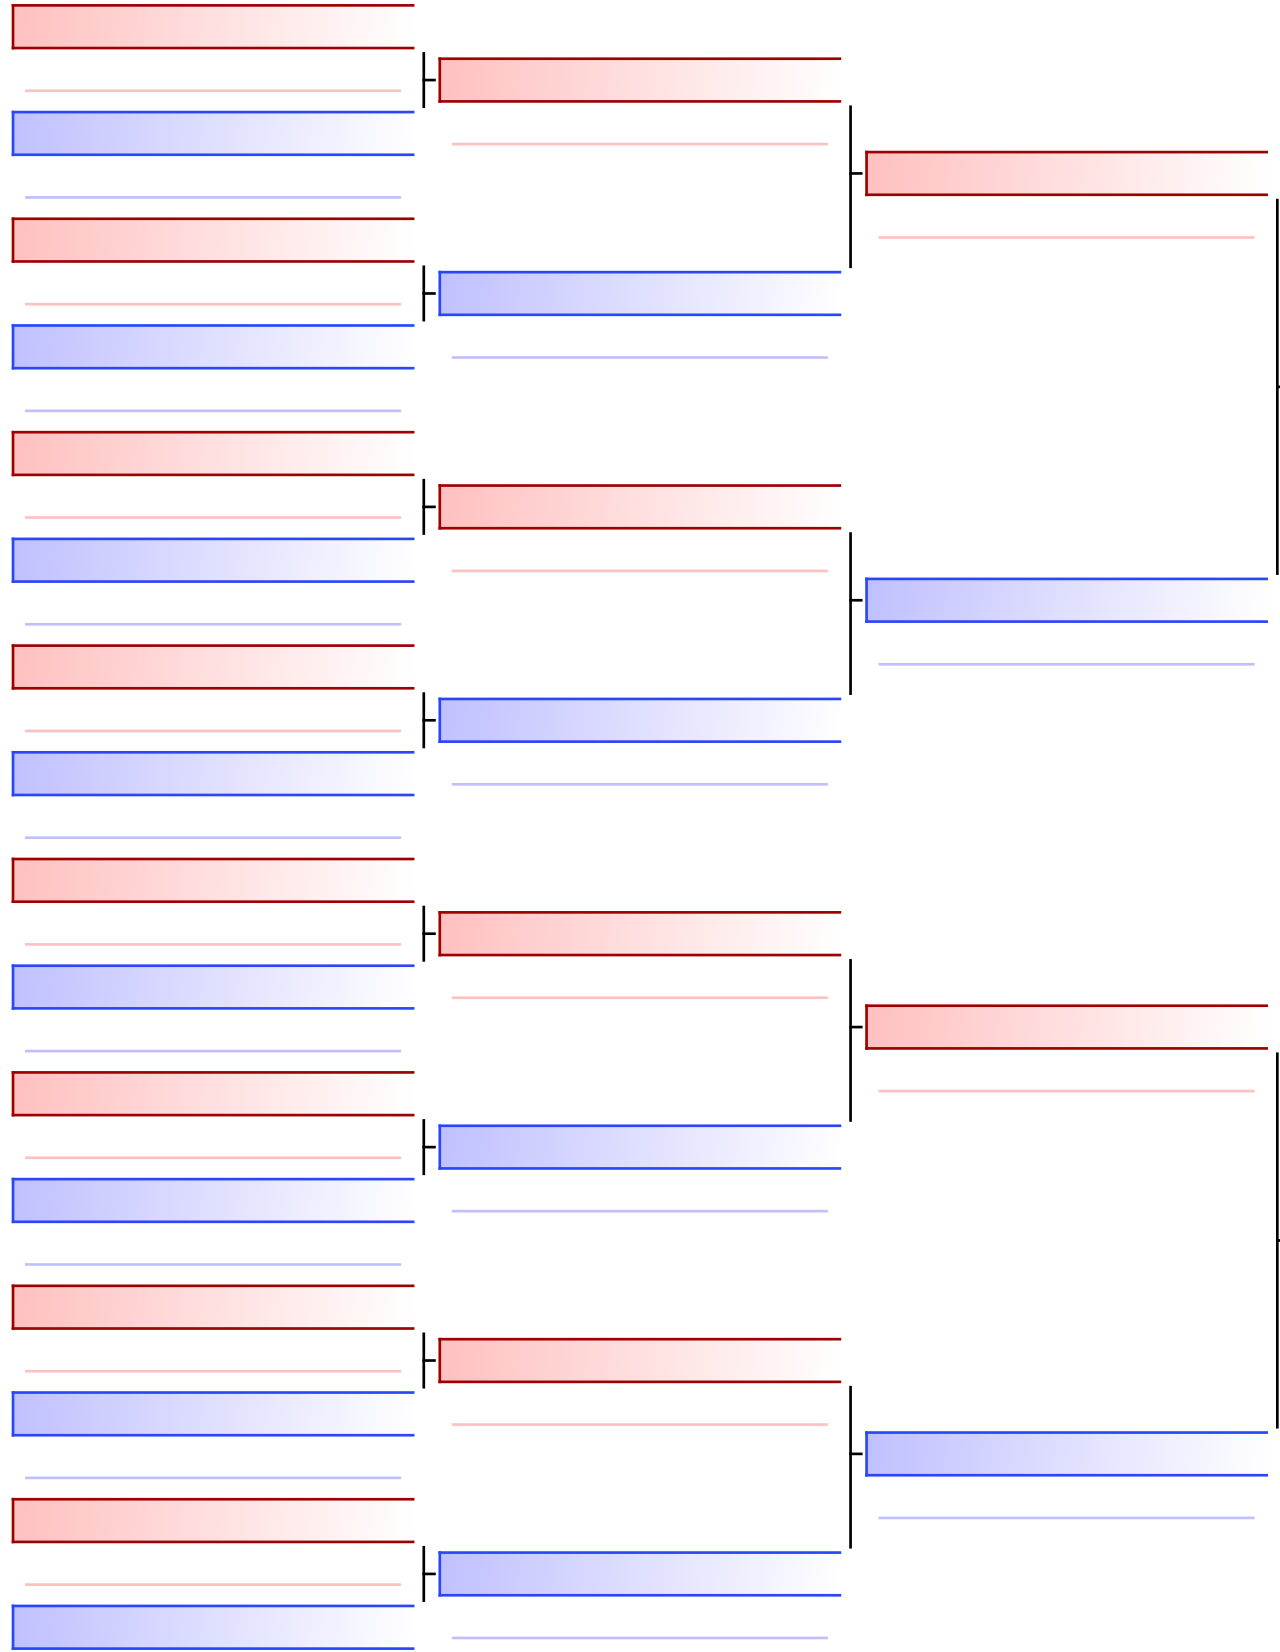

Final

FEDOR KATARINA (DIMITROVA TRAIN)

COWAN JADE (DEEP COVE KIMUR)