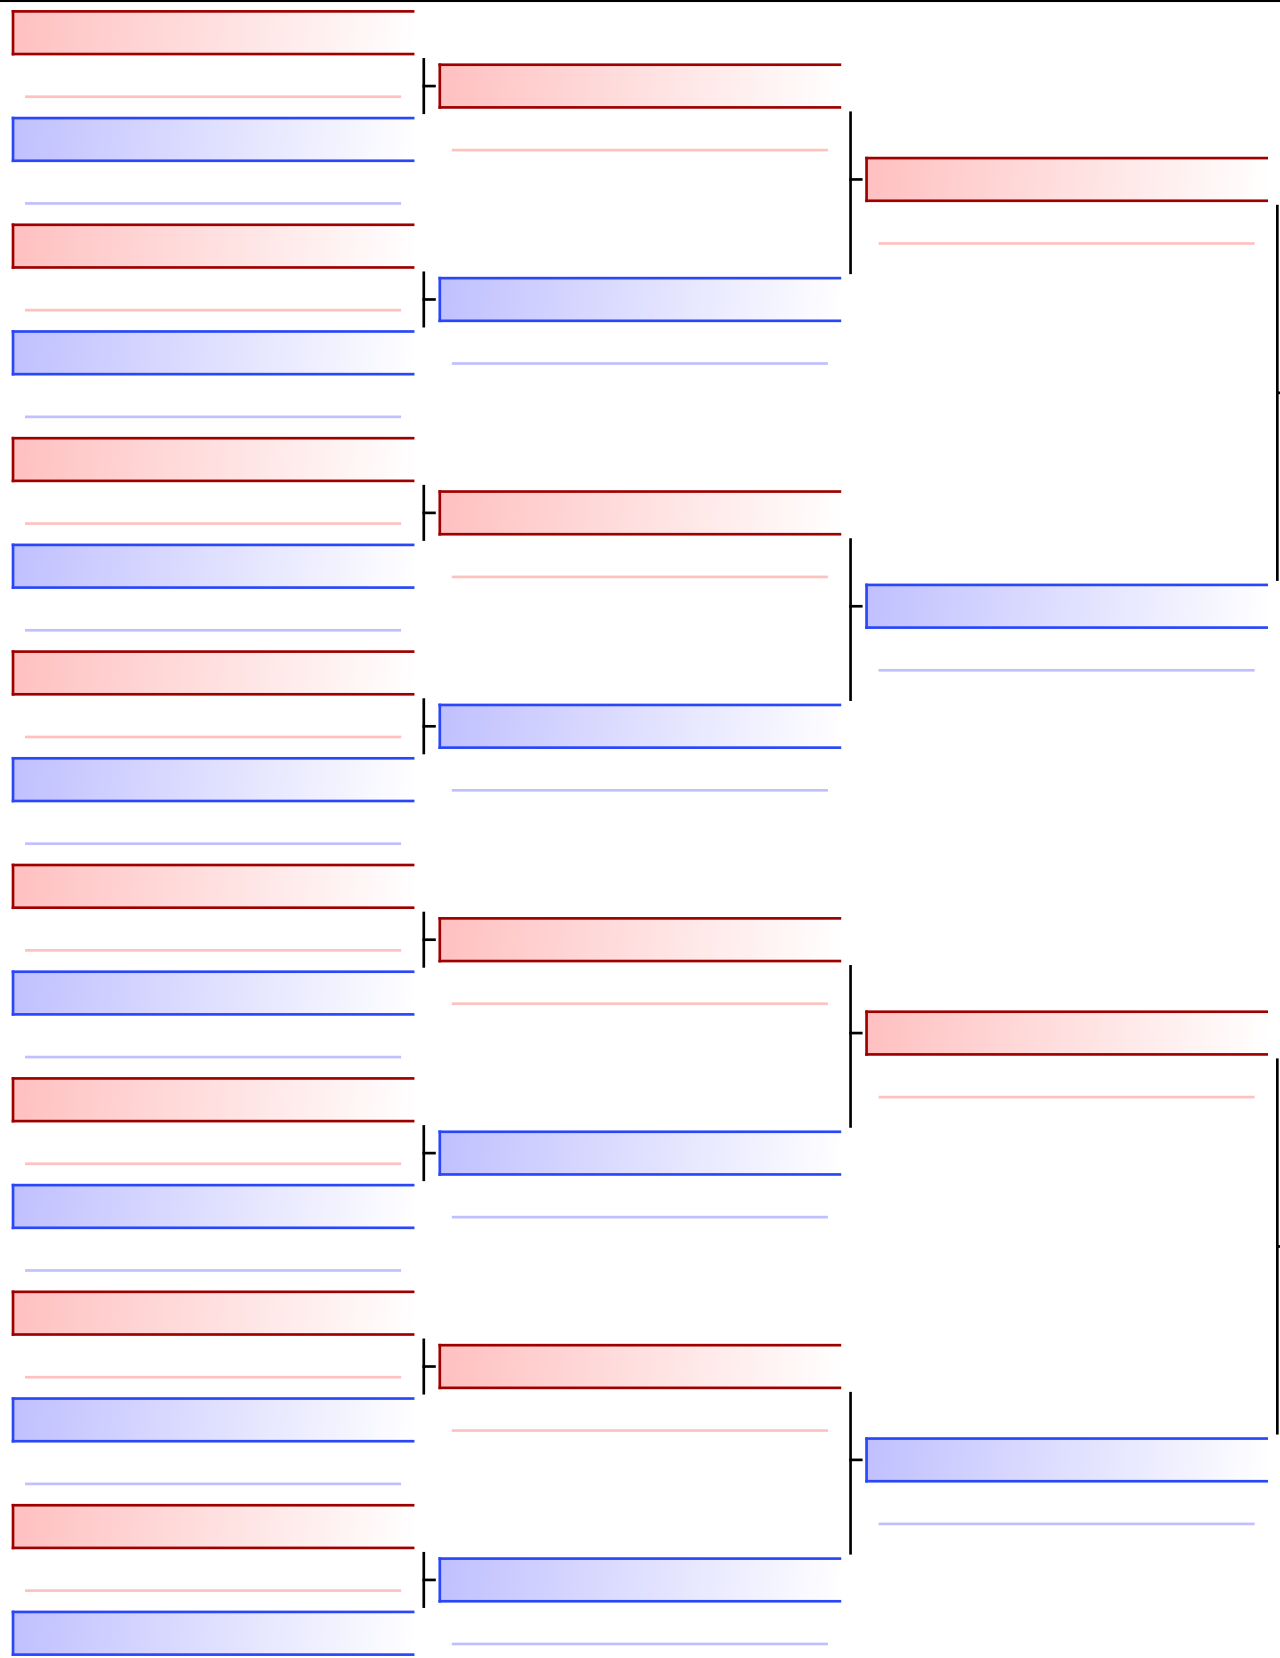

Final

SMITH NASH (DIMITROVA TRAIN)

LEAKEY CALEB (NORTH WEST SHIT)