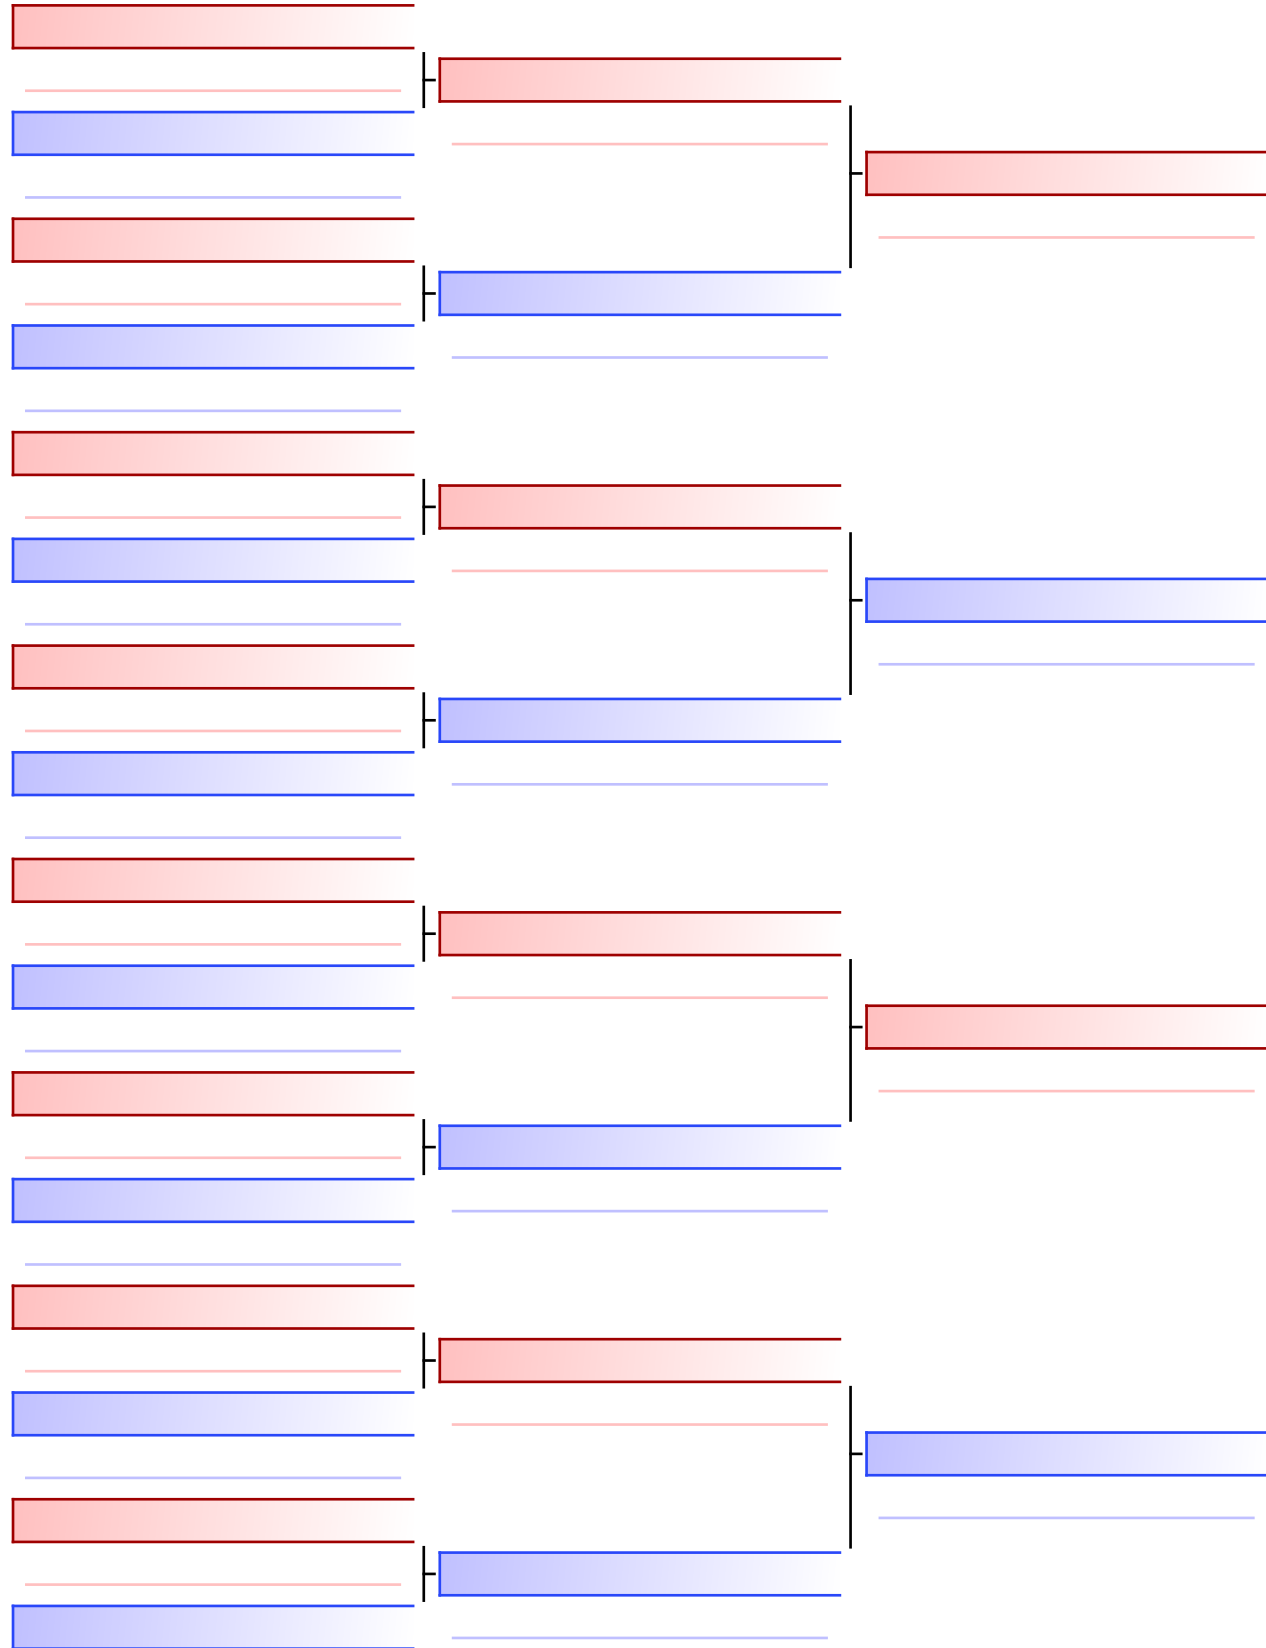

Final

MIERS HALCYON (BRENTWOOD BAY K)

WONG NICOLE (KENZEN KARATE)