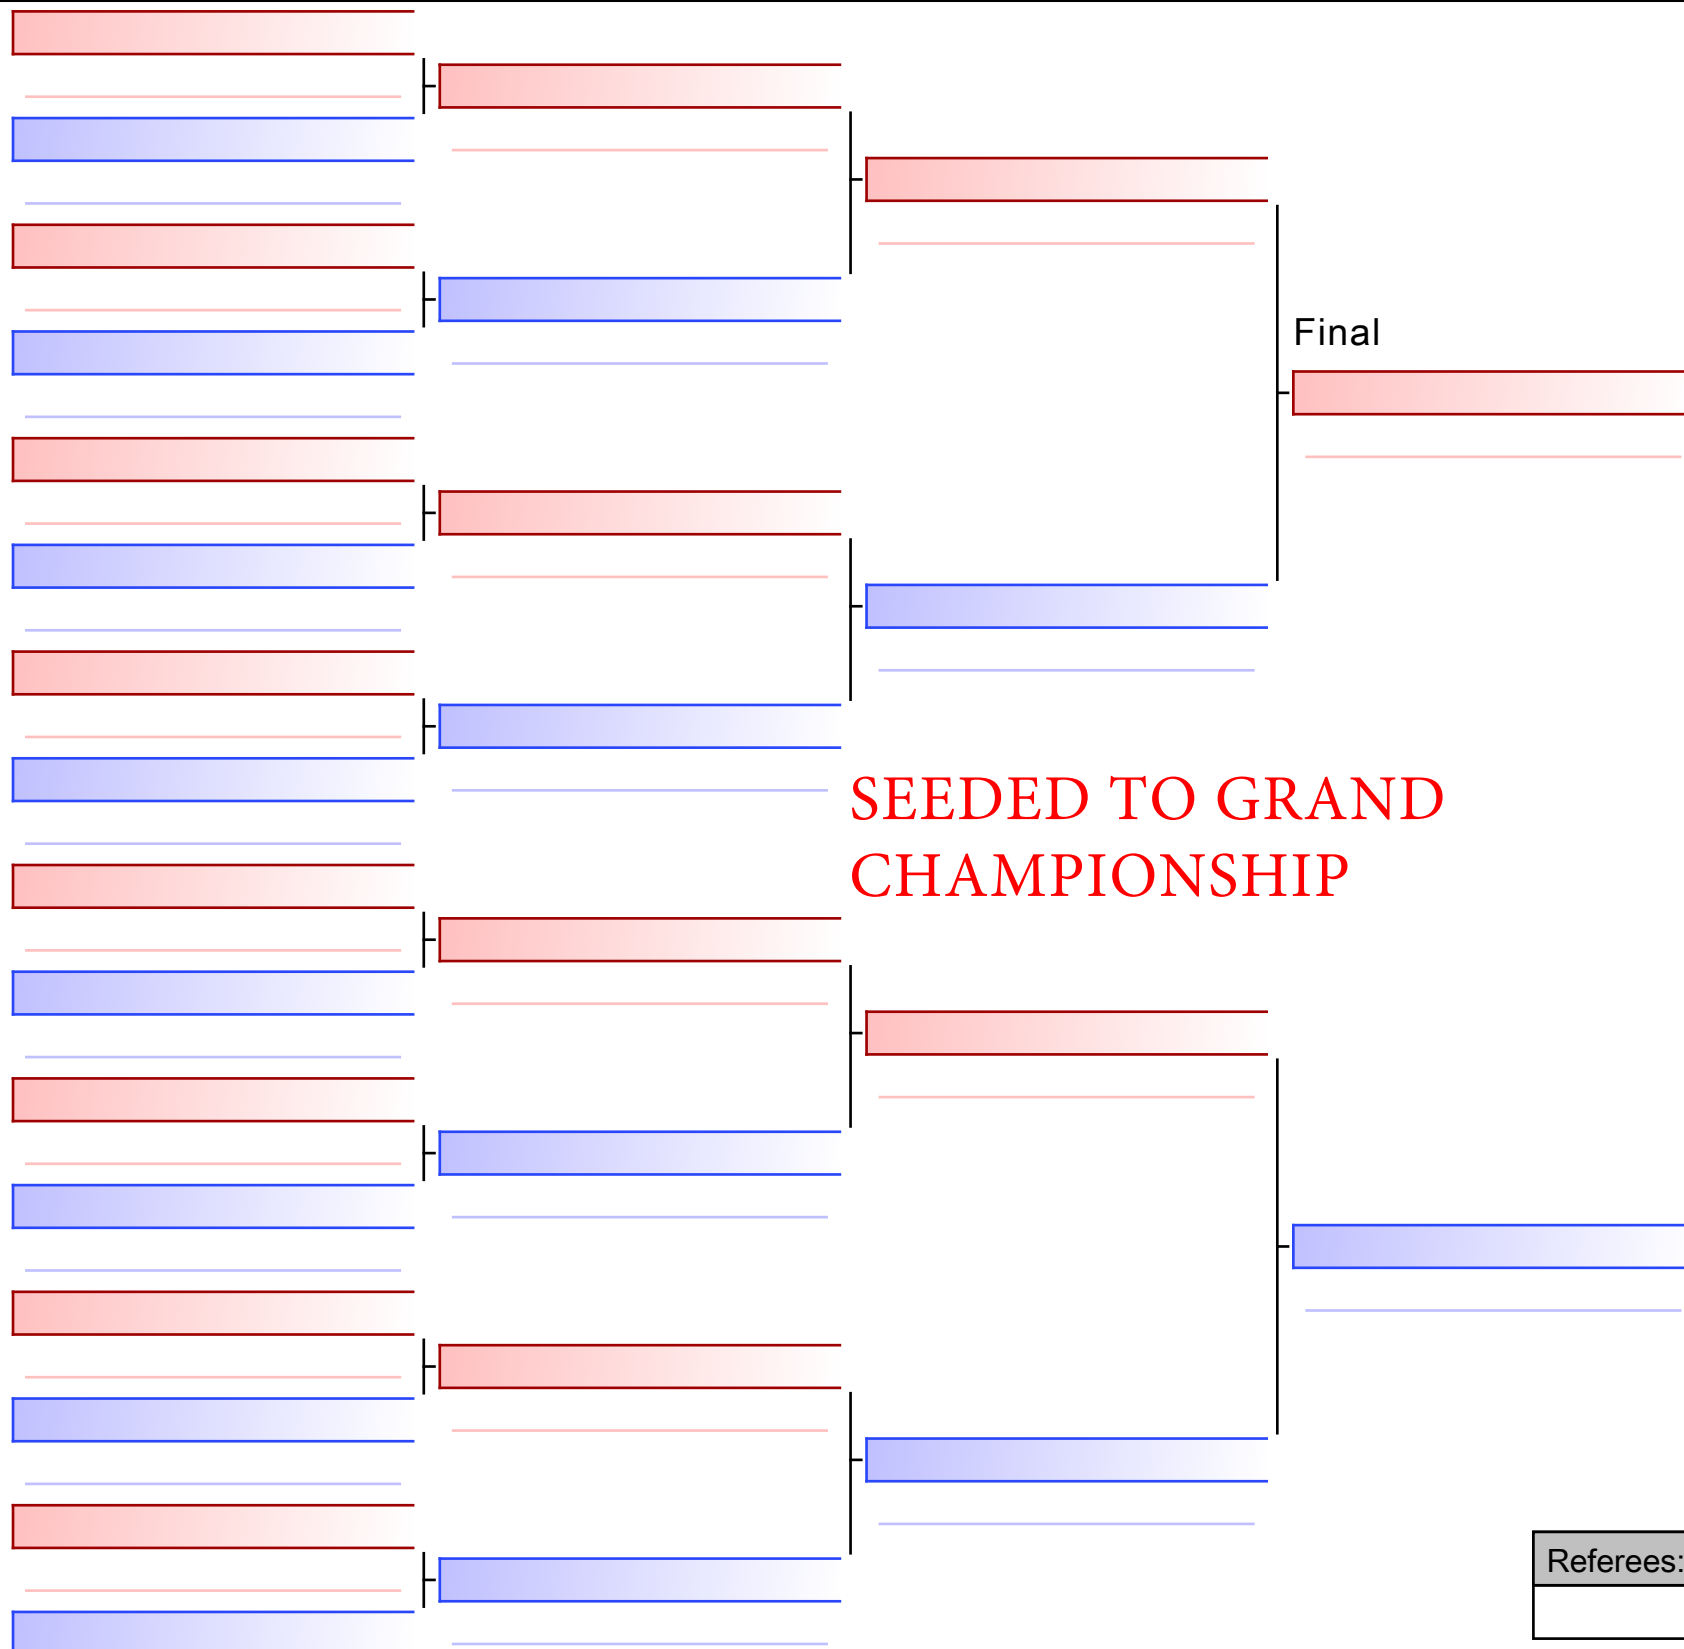

NOWLIN SARAH (KENZEN KARATE)

Referees: