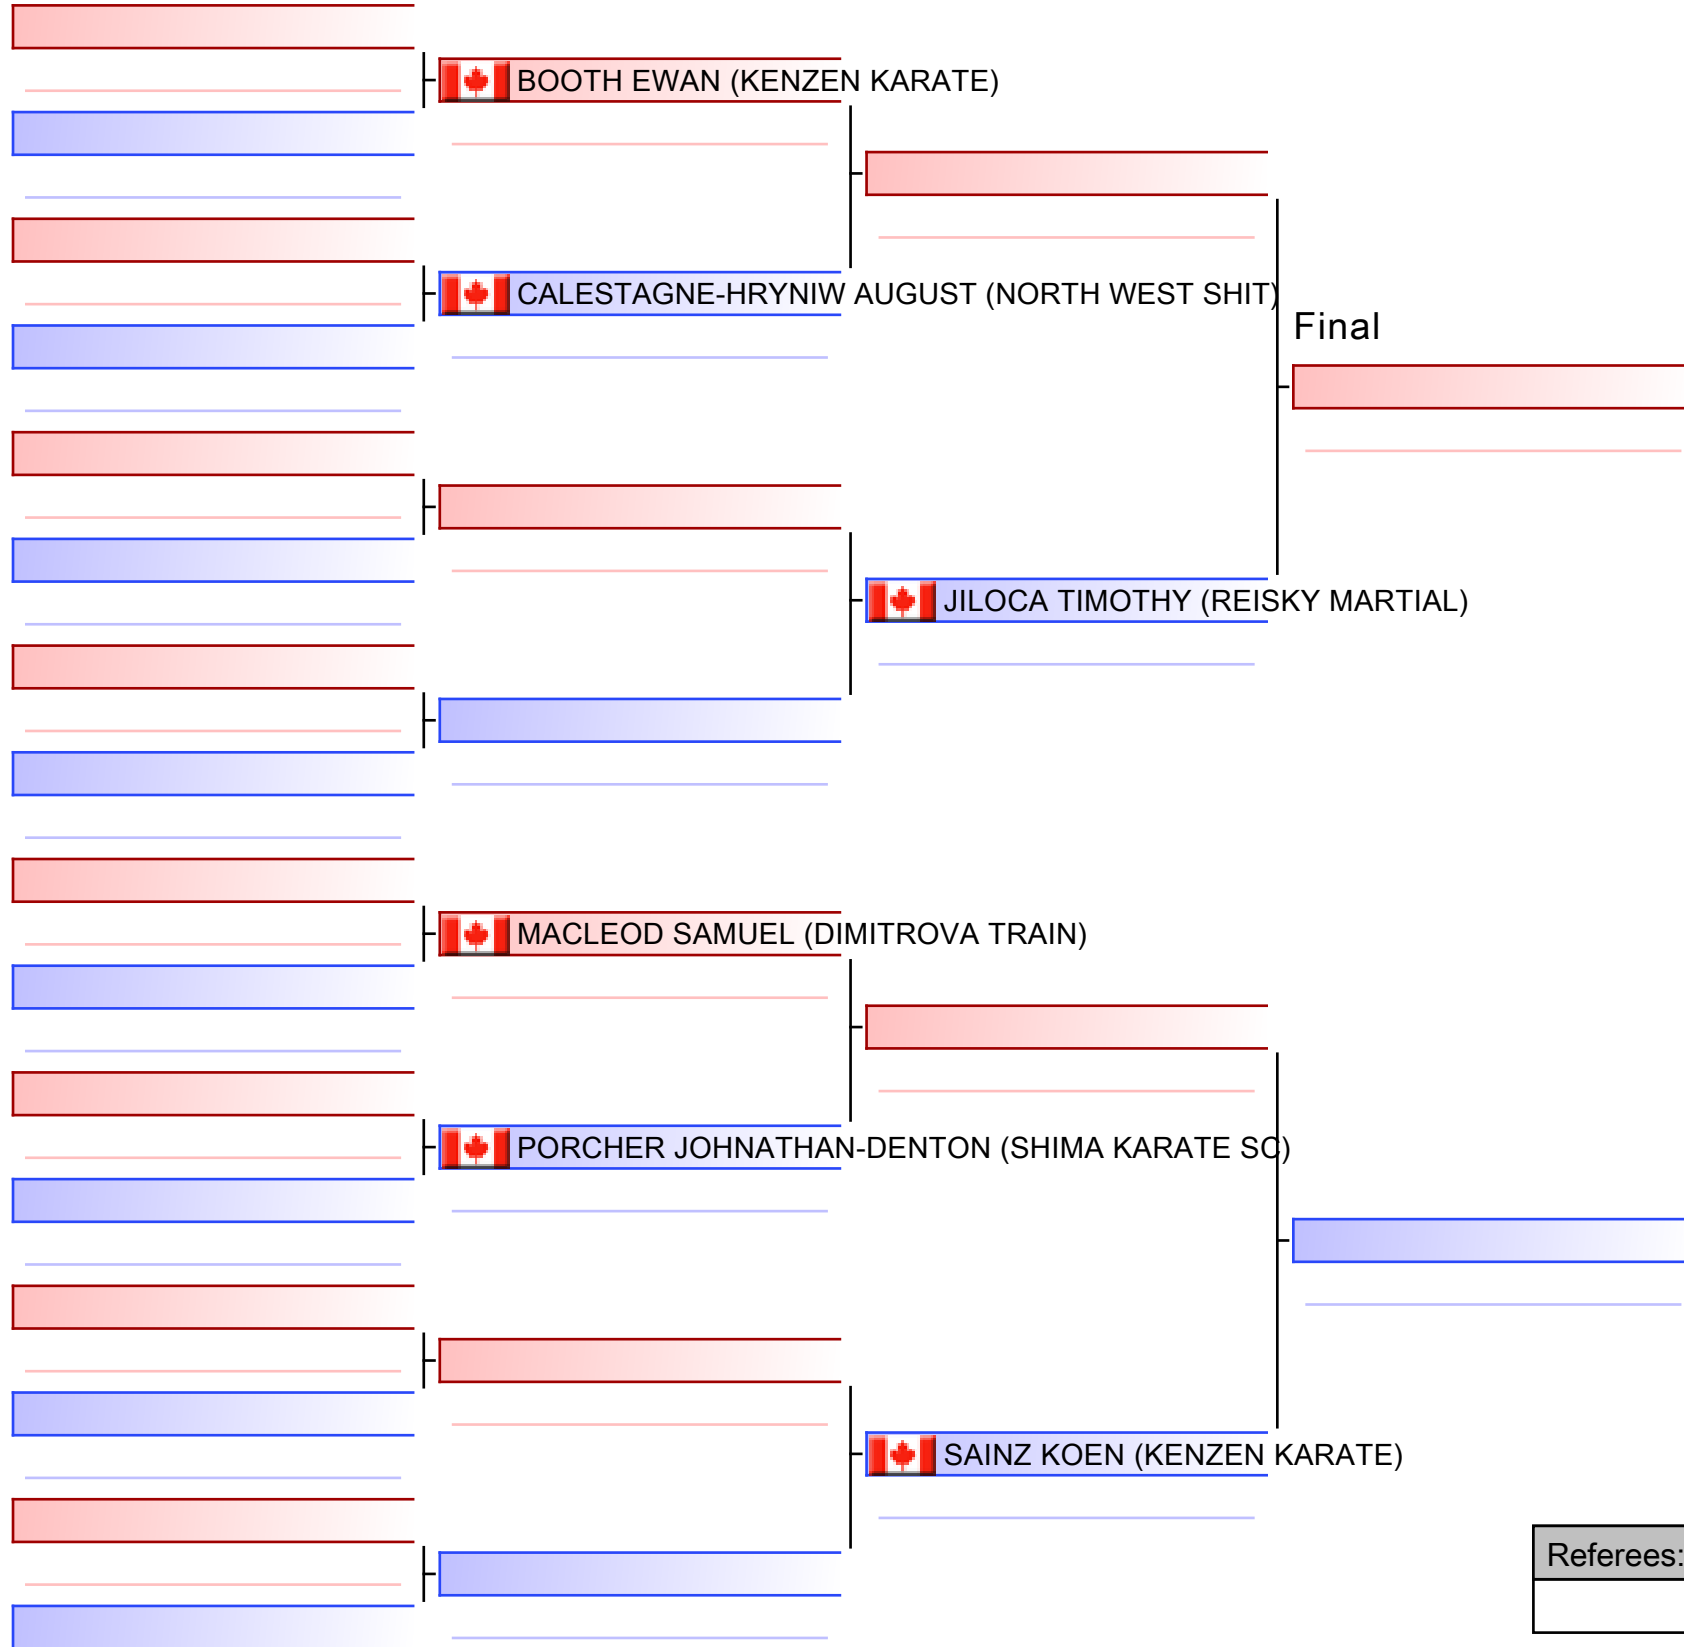

5  LITCHFIELD OLIVER (SHIMA KARATE SC)
_____ | _____

6  ZUHAIKUDDIN KHAWAJA_MUHAMMAD (SHIMA KARATE SC)
_____ | _____

Referees:			

Referees:			

Final

Referees:			

Referees:			

BKu2 Boys 8/9 - Kumite Novice