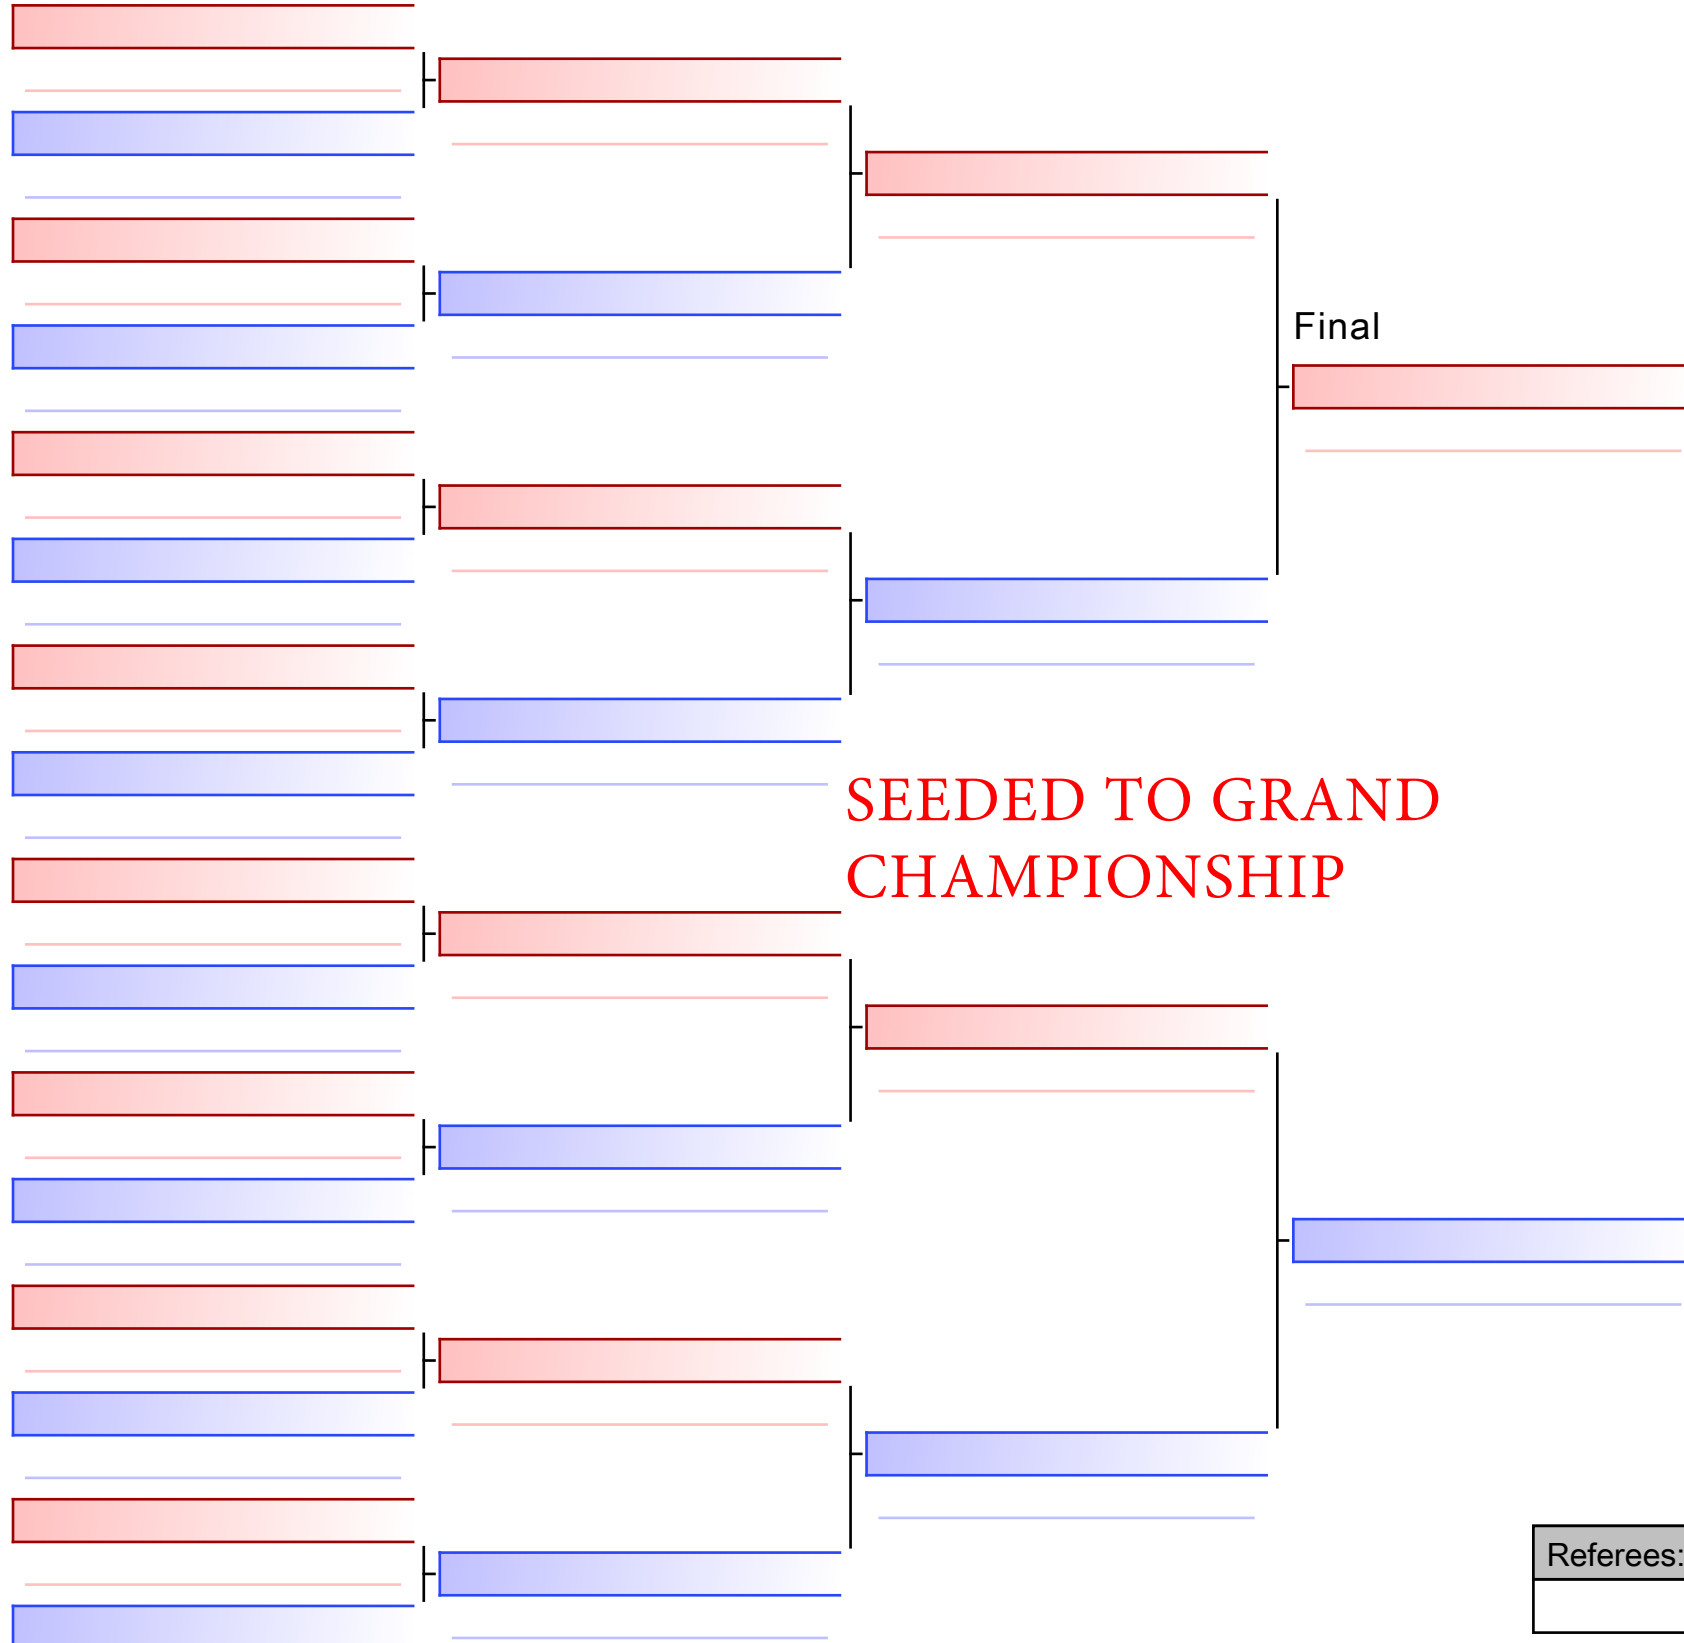

Final

 LAWRENCE BRAEDON (STEVESTON KAP)

 SMITH GAGE (DIMITROVA TRAIN)

--

Referees:			

Referees:			

Final

SEEDED TO GRAND CHAMPIONSHIP