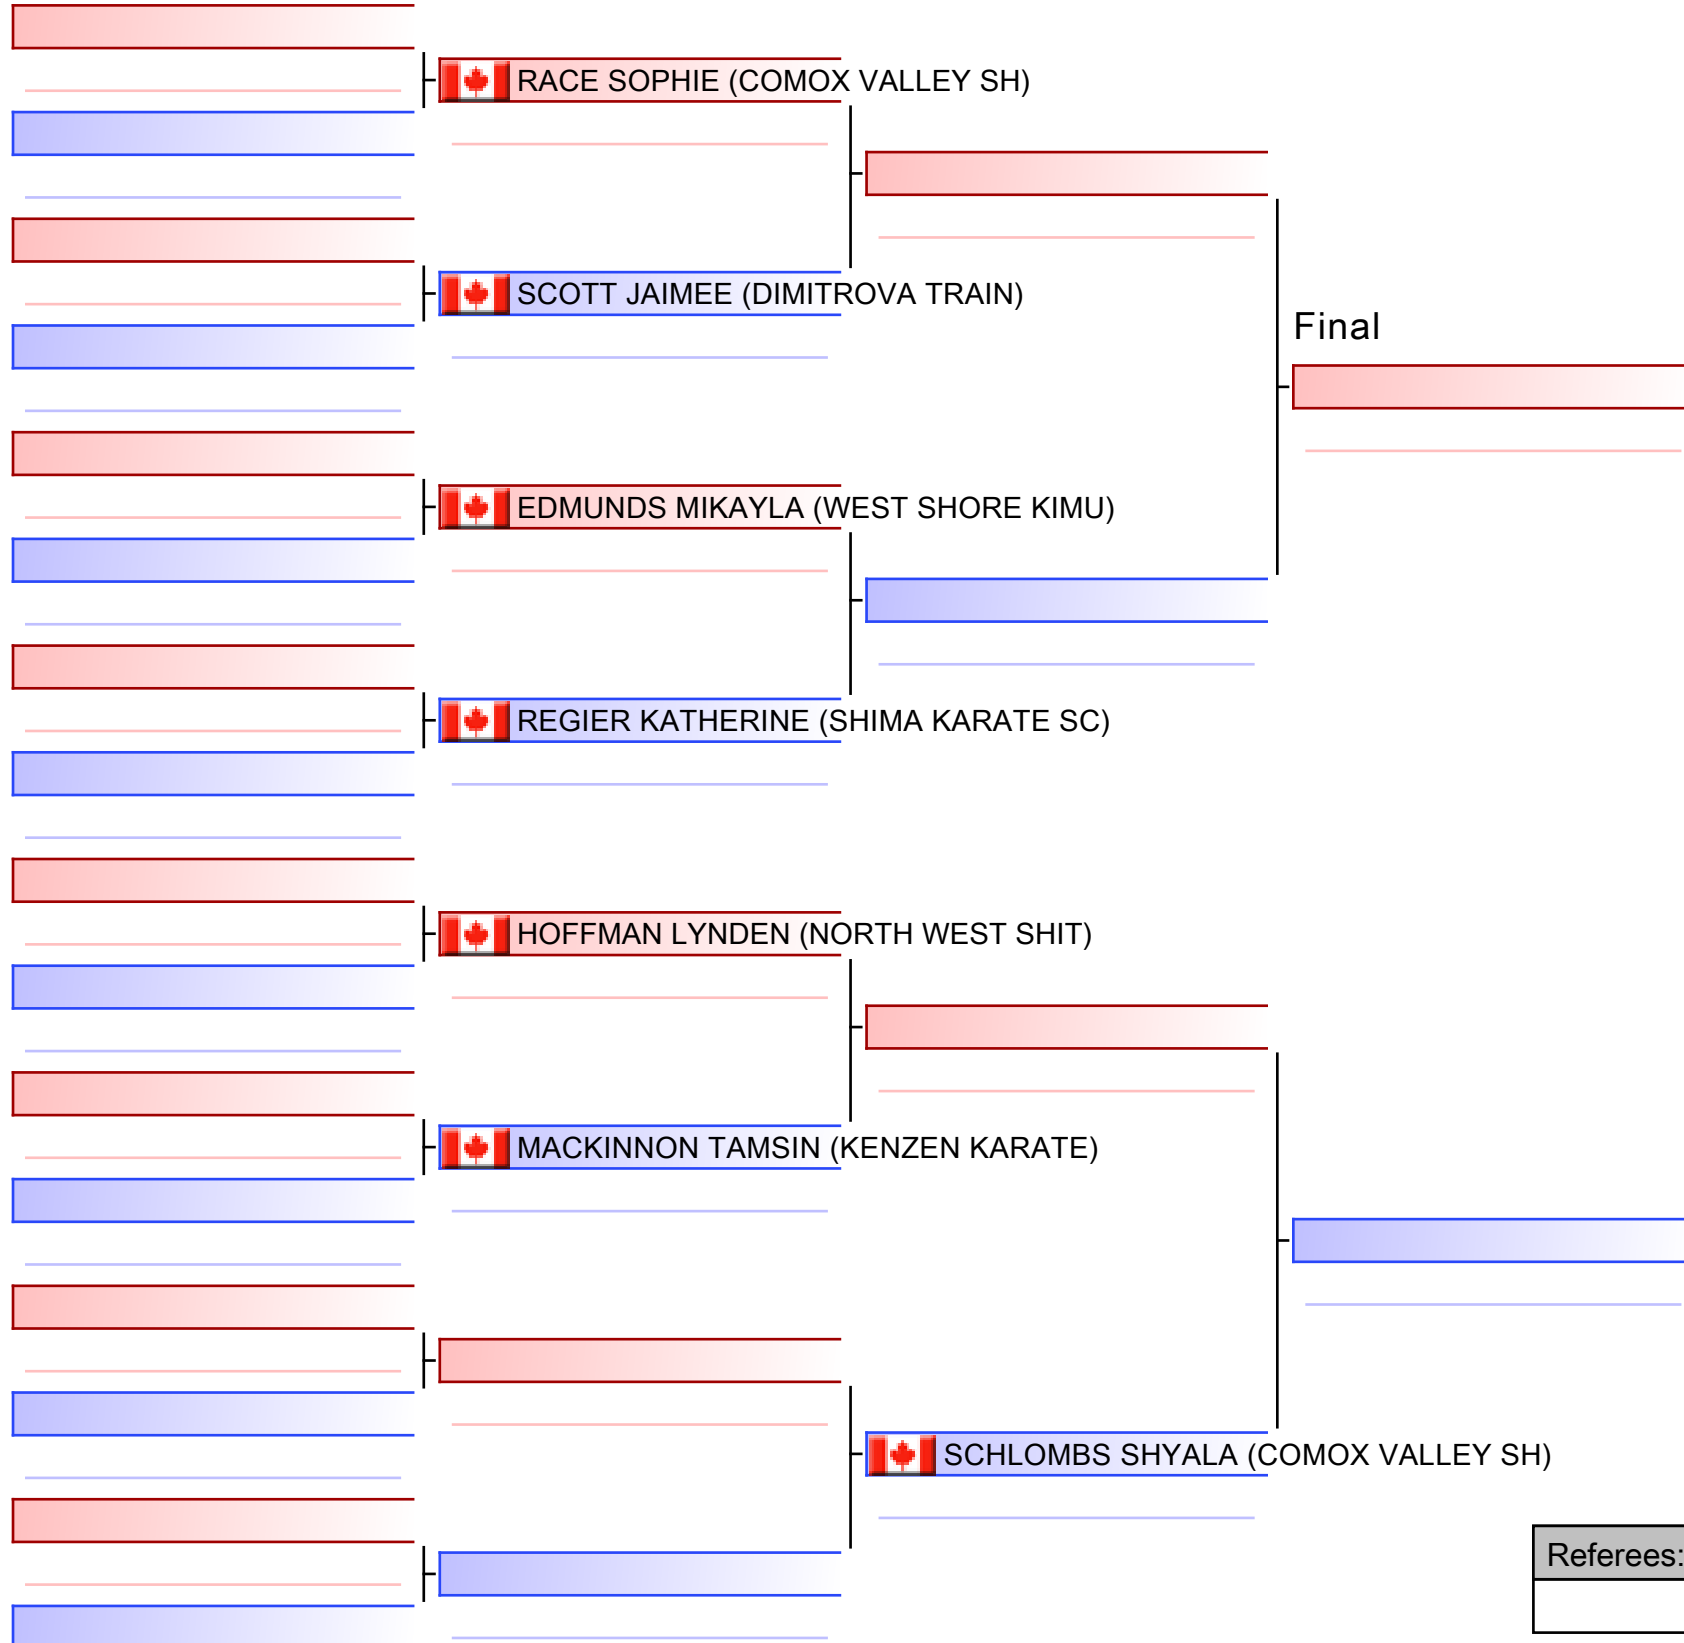

Referees:			

Final

 BOOTH PAISLEY (KENZEN KARATE)

Referees:			

Referees:			

Final

--

Referees:			