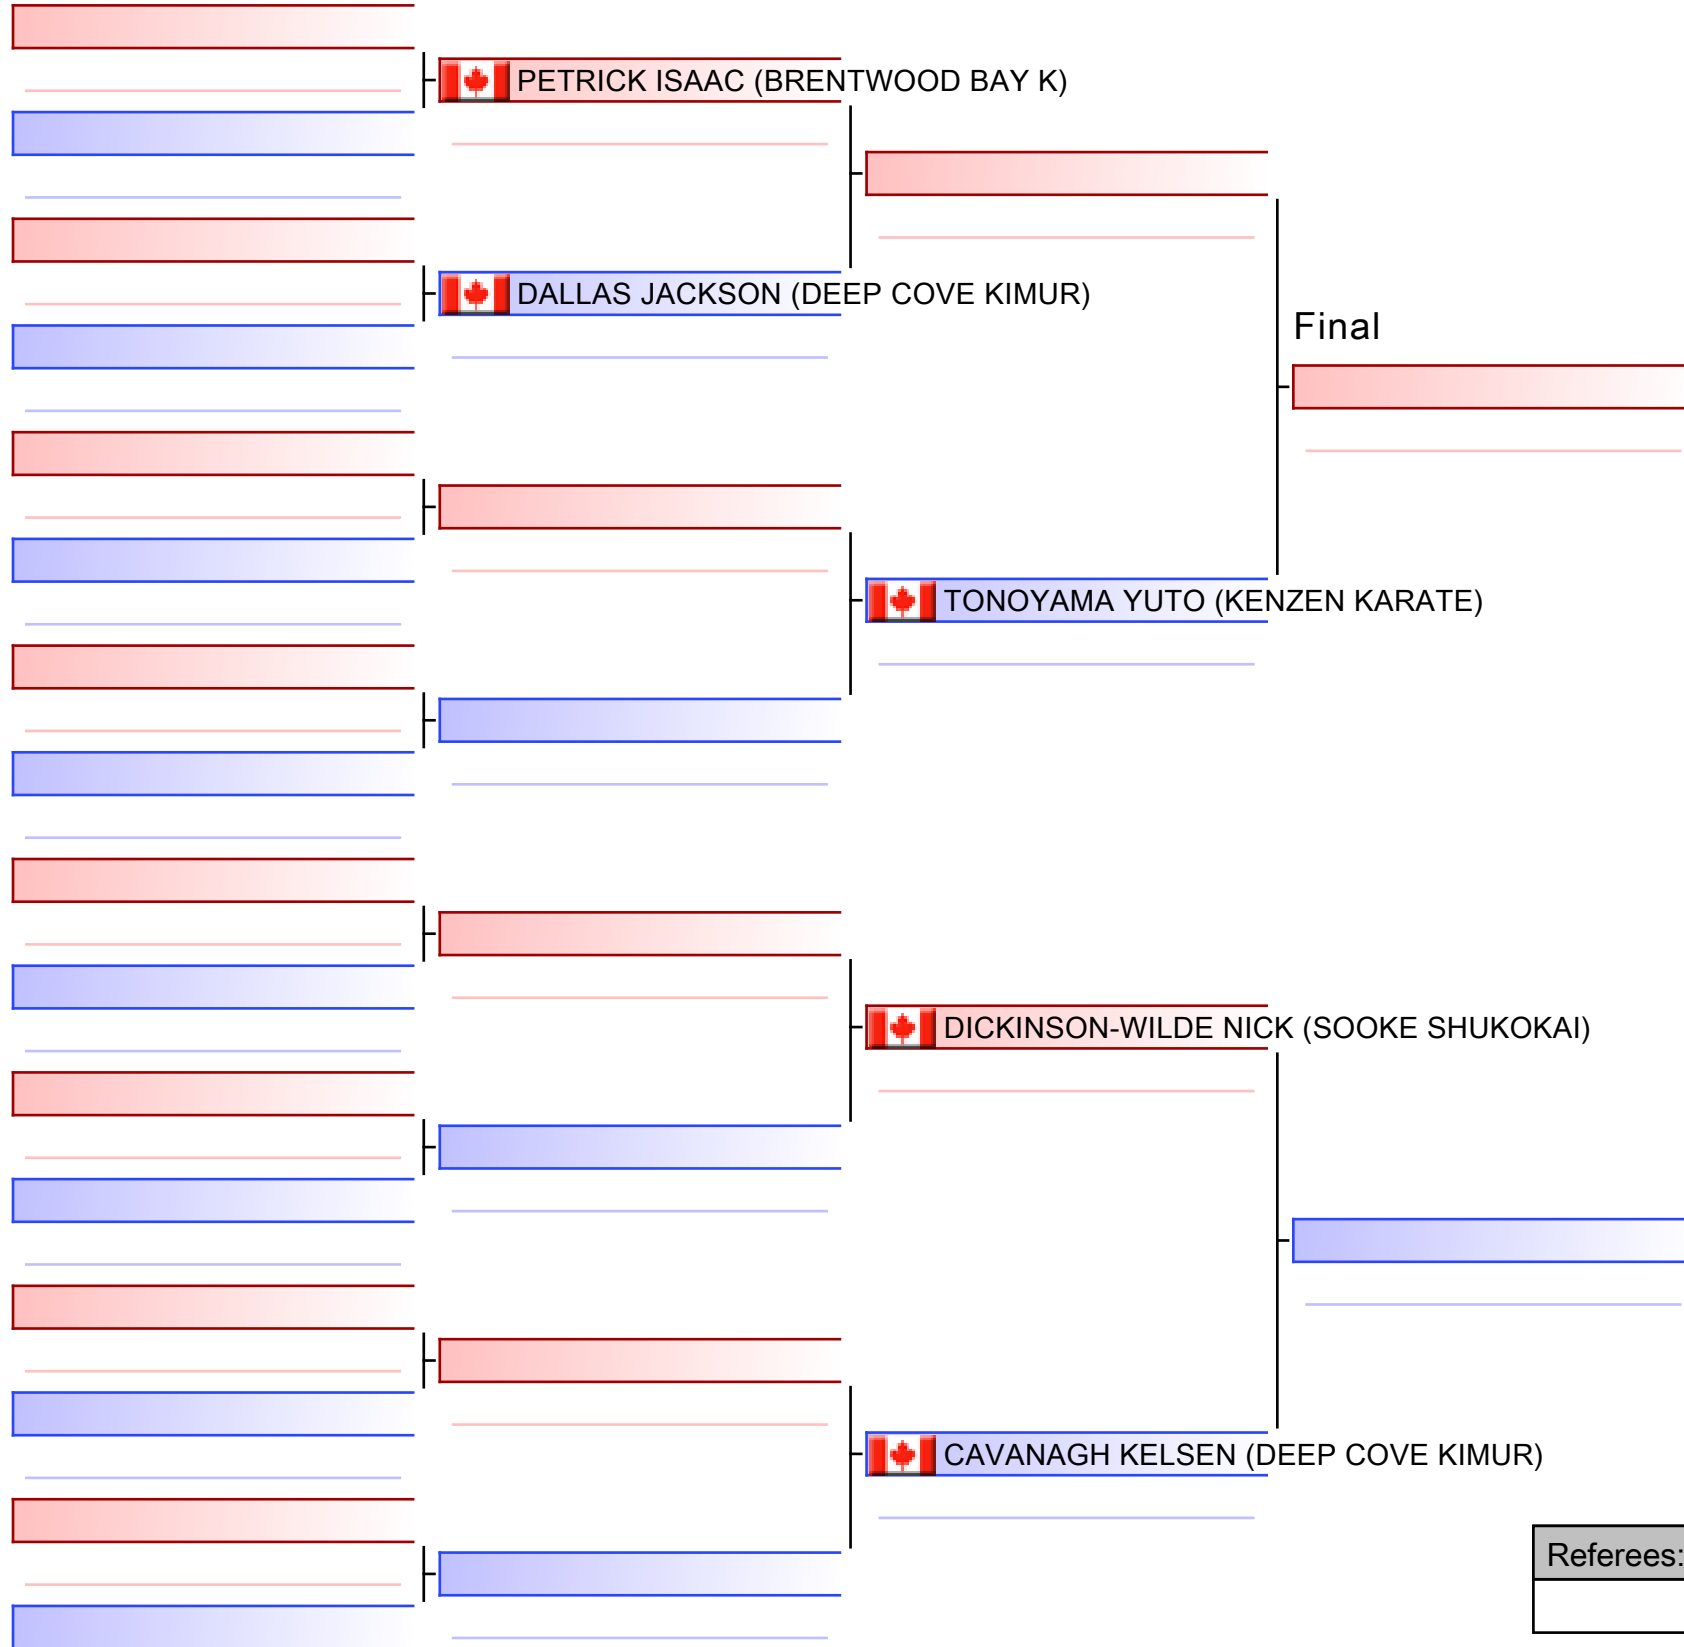

2023 Shima Invitational, CAN

2023-11-07

Tatami
3 13:45

Pool
1/1

Final

Referees:			

Referees:			

Final