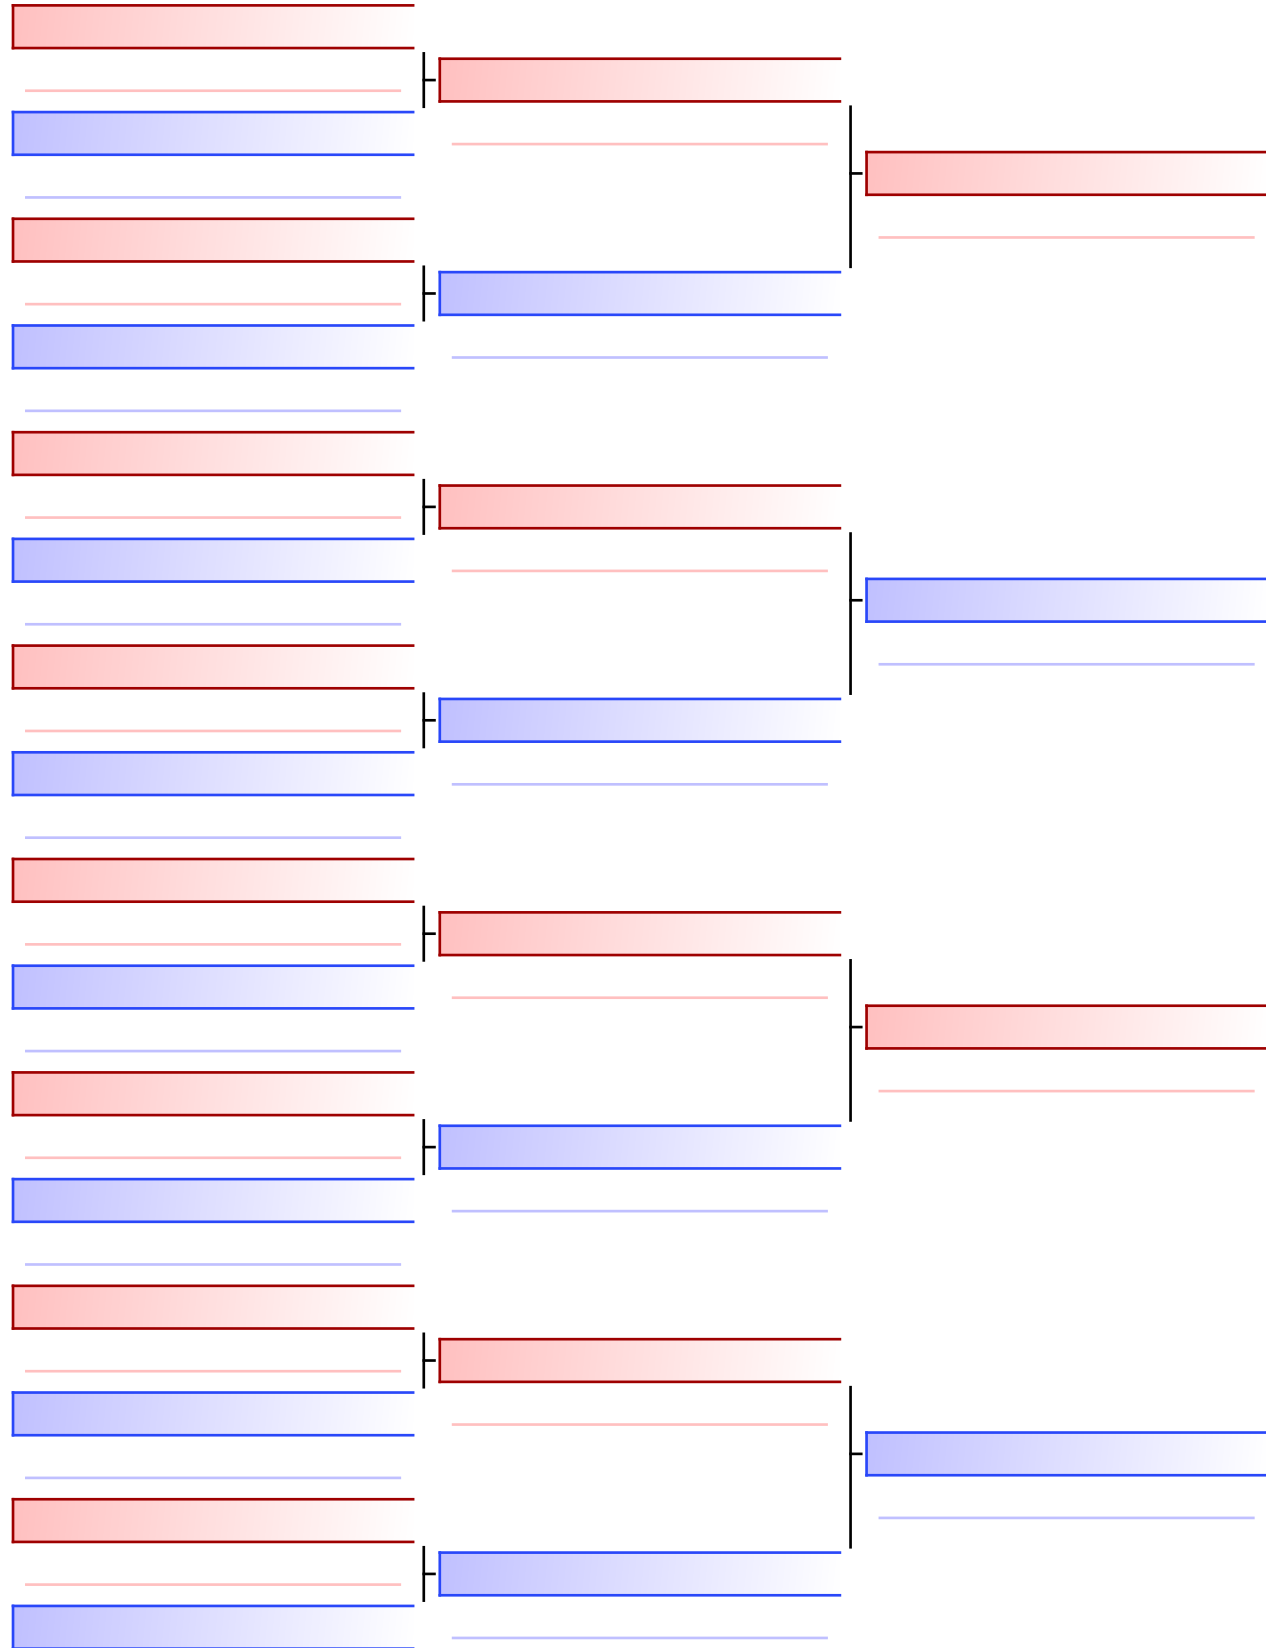

Final

 LAWRENCE BRAEDON (STEVESTON KAP)

 SMITH GAGE (DIMITROVA TRAIN)

--

Referees:			

Referees:			

Final

SEEDED TO GRAND CHAMPIONSHIP