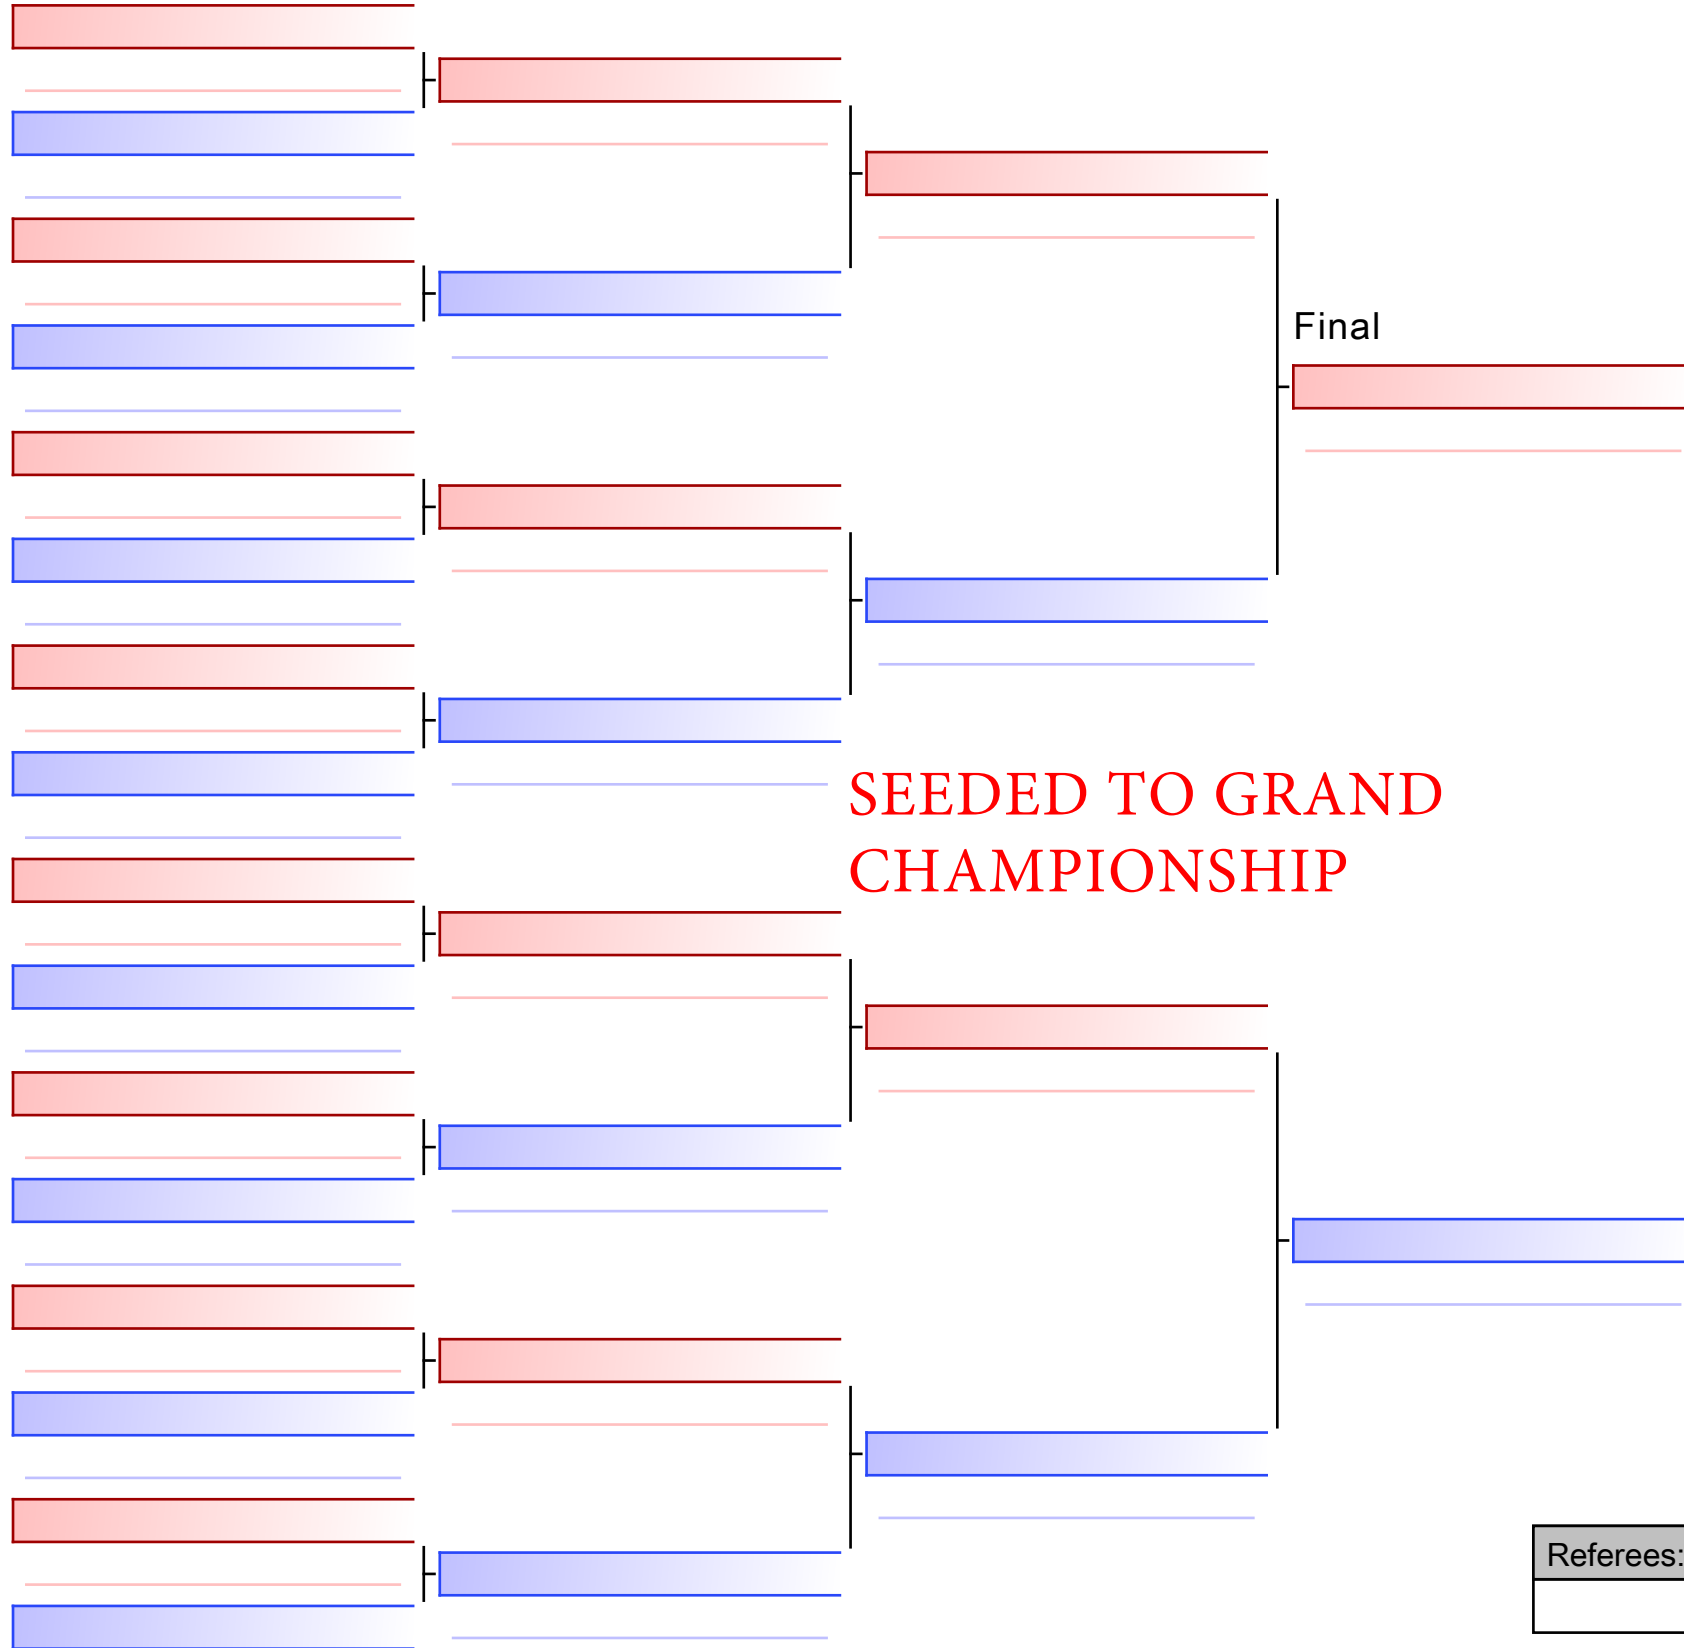

BKa2 Boys 8/9 - Kata Novice

2023 Shima Invitational, CAN

2023-11-07

Tatami
2 09:31

Pool
1/1

Final

Referees:			

VALENSKY SAMUEL (HASTINGS MARTIA)