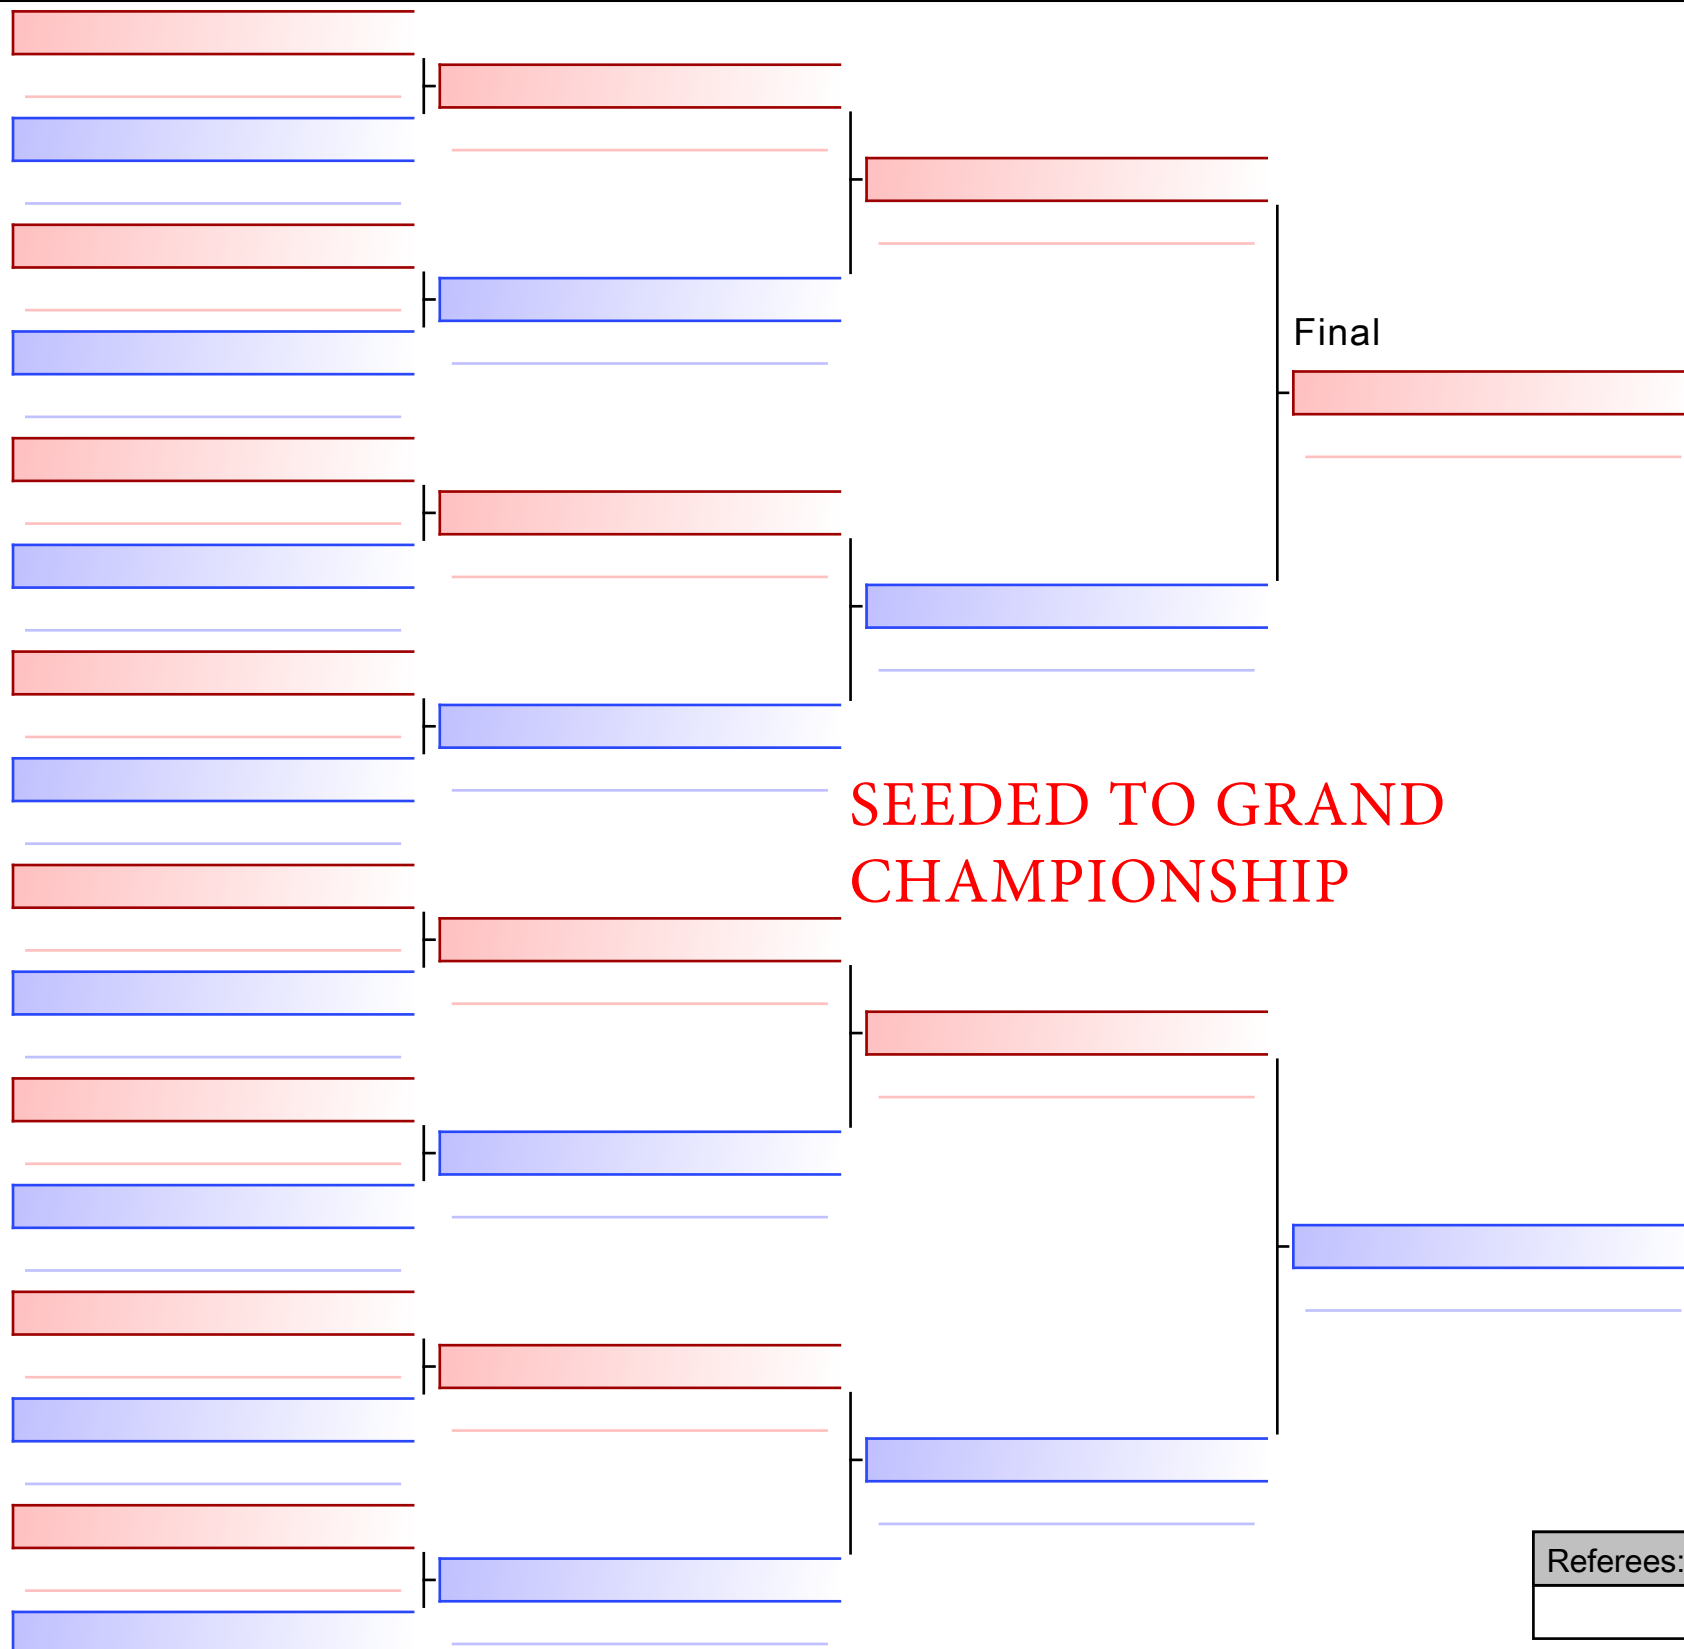

Referees:				

Final

**SEEDED TO GRAND
CHAMPIONSHIP**

 GUIMMAYEN ERIC (HASTINGS MARTIA)

Referees:			

Final

HOOD DUSTIN (WEST SHORE KIMU)

Referees:				