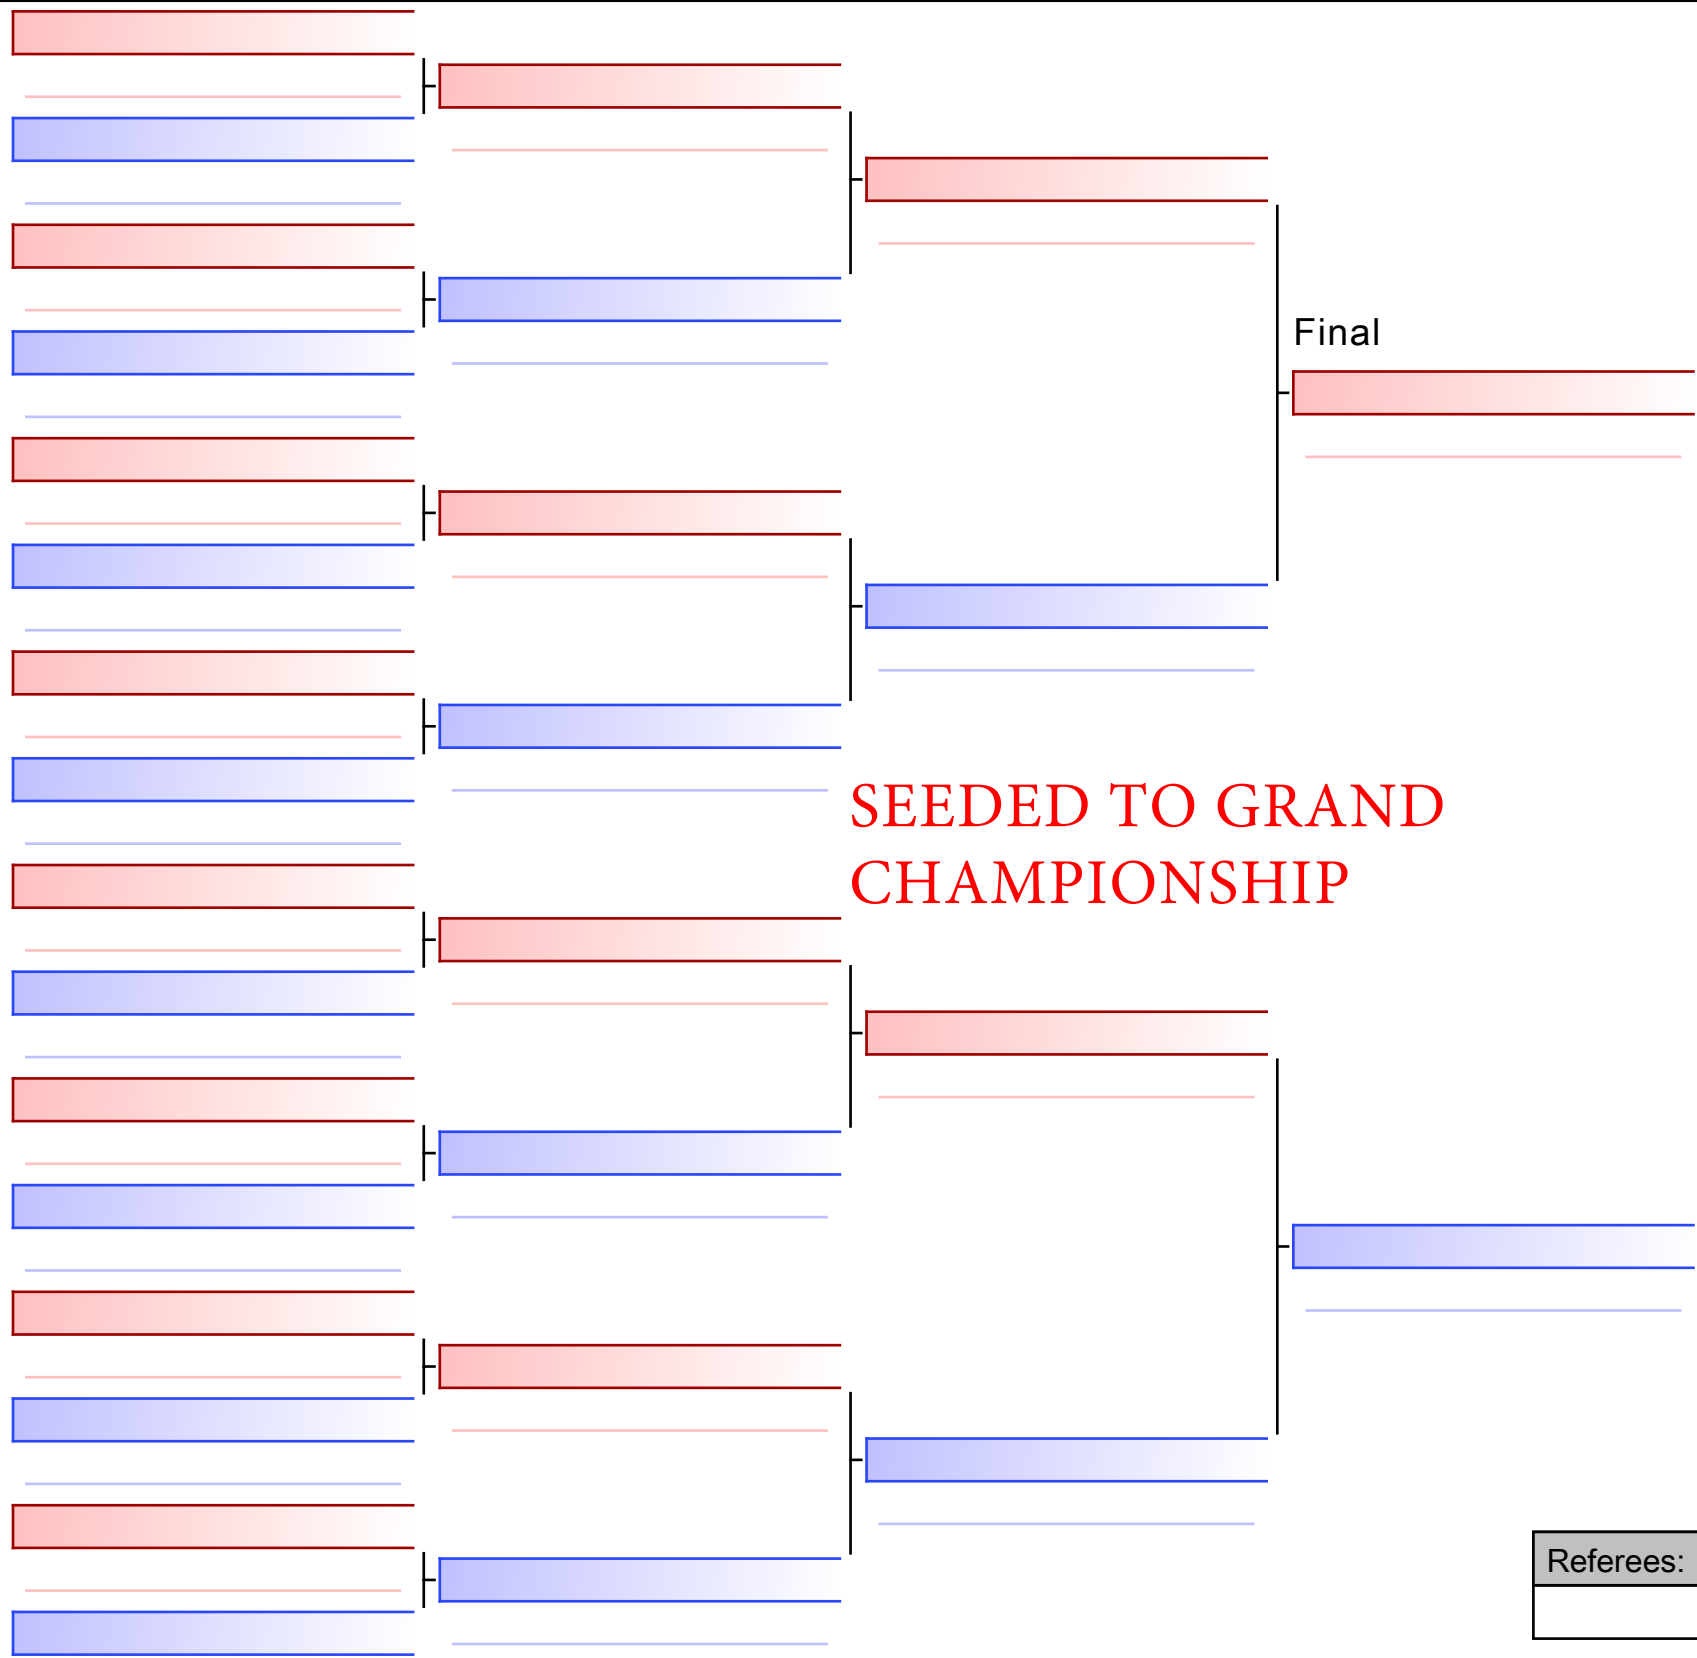

SEEDED TO GRAND CHAMPIONSHIP

Final