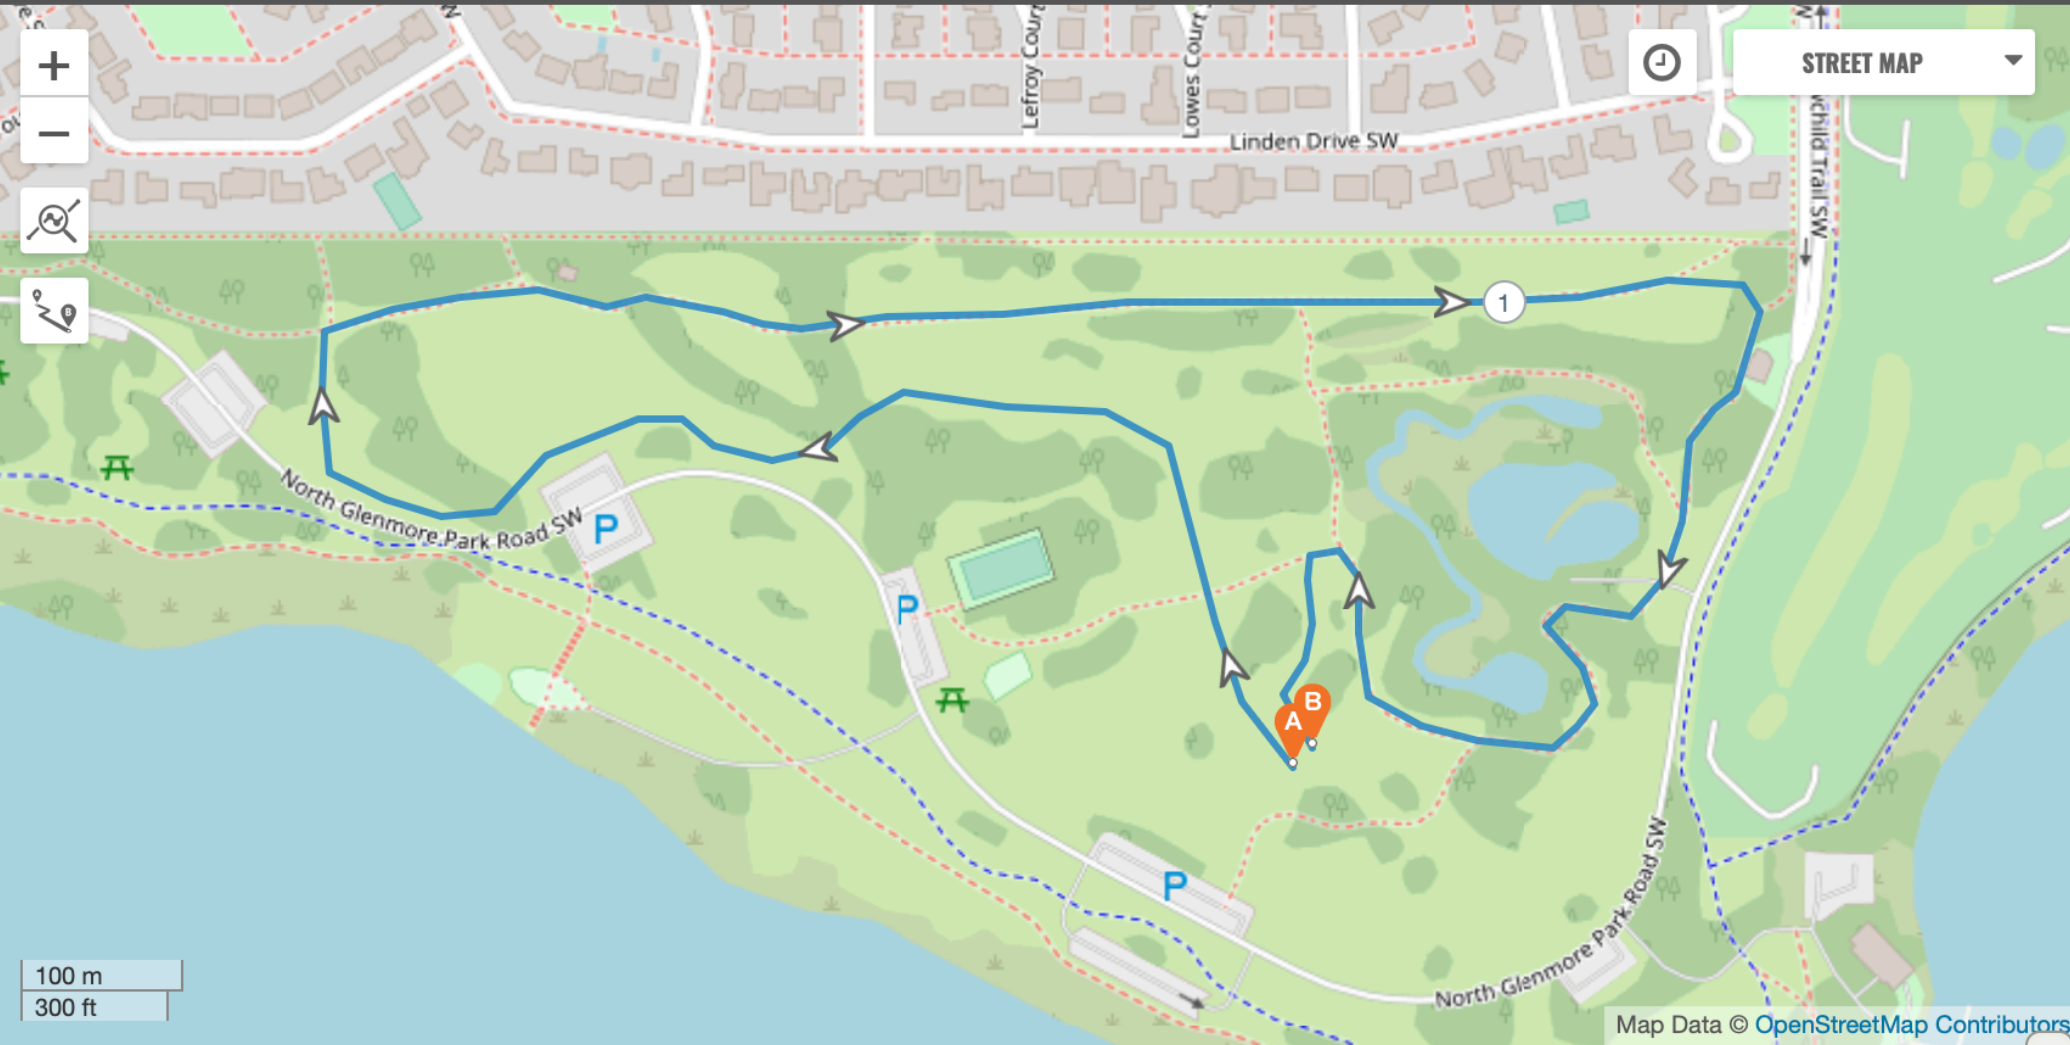

# NORTH GLENMORE PARK XC COURSE

○ DISPLAY    ≡ MENU    ✕

STREET MAP

100 m  
300 ft

Map Data © OpenStreetMap Contributors

▶ 1.557 / 1.557 km **miles**

plotaroute.com