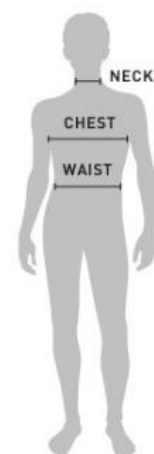

LADIES

- BUST** Measure under your arms around the fullest part of your chest.
- WAIST** Measure around the narrowest part of your torso.
- HIP** Stand with heels apart and measure around the fullest part of the hip and bottom area.

LADIES SIZE	4	6	8	10	12	14	16	18	20	22	24	26	28	30
ALPHA SIZE	XXS	XS	XS - S	S	M	L	L - XL	XL	2XL	3XL	4XL	5XL		
BUST (CM)	76.5	79	84	89	94	99	104	111	116	121	126	131	136	141
WAIST (CM)	58.5	61	66	71	76	81	86	93	98	103	108	113	118	123
HIP (CM)	86.5	89	94	99	104	109	114	121	126	131	136	141	146	151

MENS

- NECK** Measure around the base of your neck with one finger between neck and tape measure.
- CHEST** Measure under your arms around the fullest part of your chest.
- WAIST** Measure around your natural waistline holding one finger between tape measure and body.