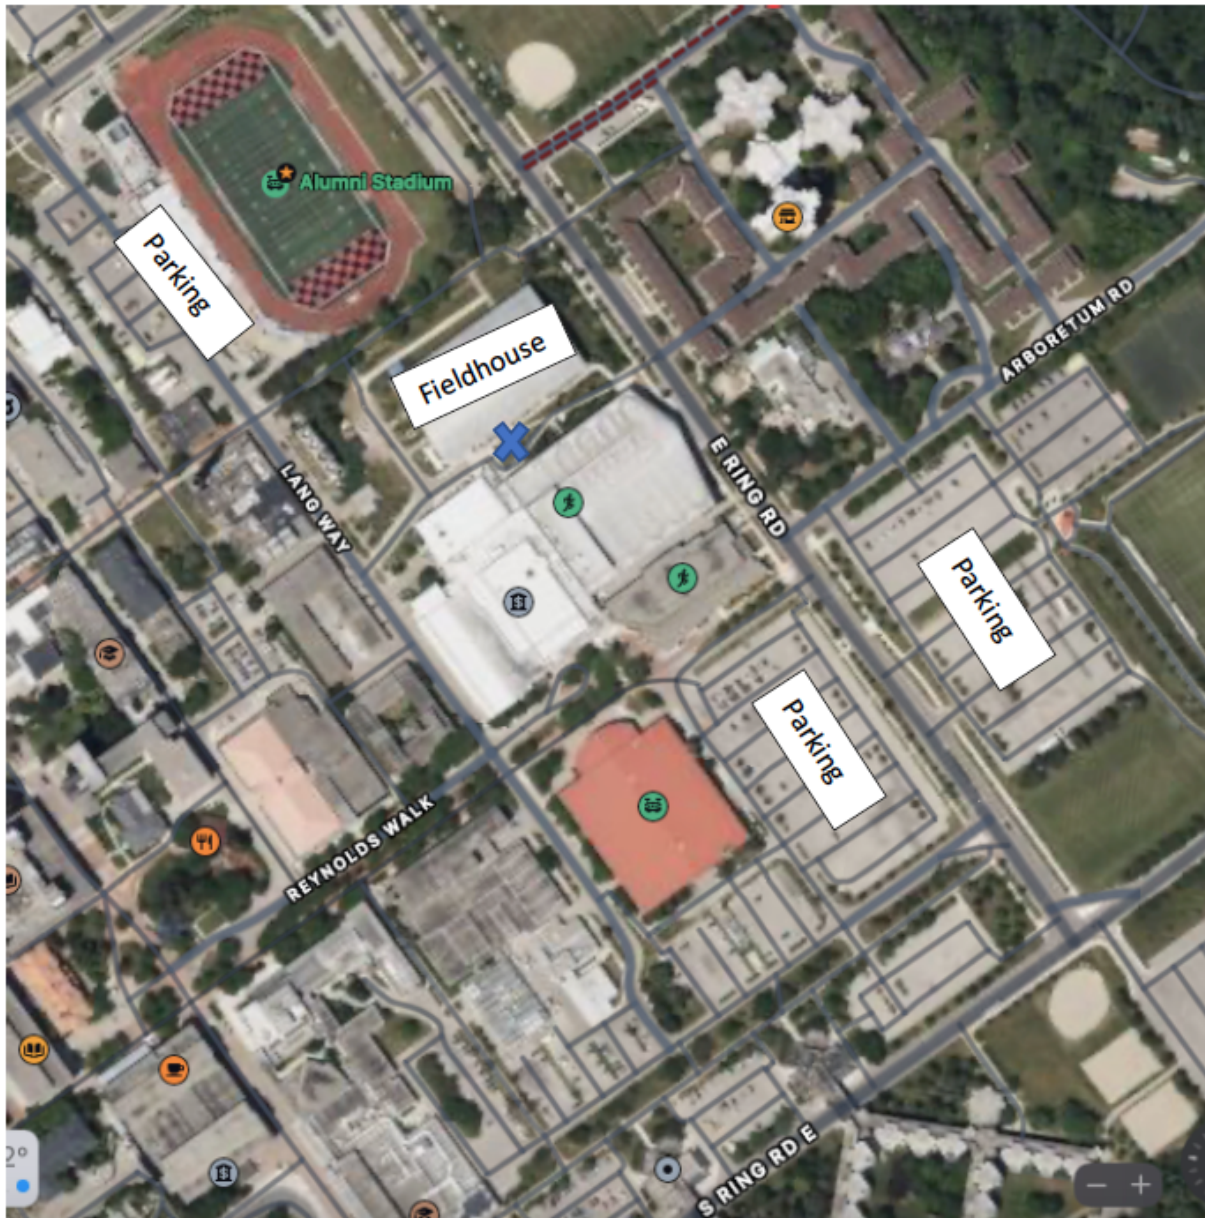

WPV – 3.15m, 3.30m, 3.45m, 3.55m, +10cm

MPV- 4.00m, 4.15m, 4.30m, 4.45m, 4.55m, +10cm

MHJ – 1.74m, 1.79m, 1.84m, 1.89m, 1.94m, 1.99m, +3cm

WHJ – 1.43m, 1.48m, 1.53m, 1.58m, 1.63m, 1.68m, +3cm

STRAIGHTAWAY EVENTS	
60m Heats (Women)	2:00pm
60m Heats (Men)	2:20pm
60mH Heats (Men)	2:45pm
60mH Heats (Women)	3:05pm
60m FINALS ABC (Women)	3:20pm
60m FINALS ABCD (Men)	3:30pm
60mH FINALS (Men)	3:45pm
60mH Semi Final (Women)	4:00pm
60mH Final (Women)	5:15pm
OVAL EVENTS *Rolling Schedule	
600m (Women)	5:50pm
600m (Men)	
1000m (Women)	
1000m (Men)	
1500m (Men)	
1500m (Women)	

Final Schedule

PARKING & DIRECTIONS

Gryphon Fieldhouse

55 E Ring Road, Guelph, ON, N1G 4Z8