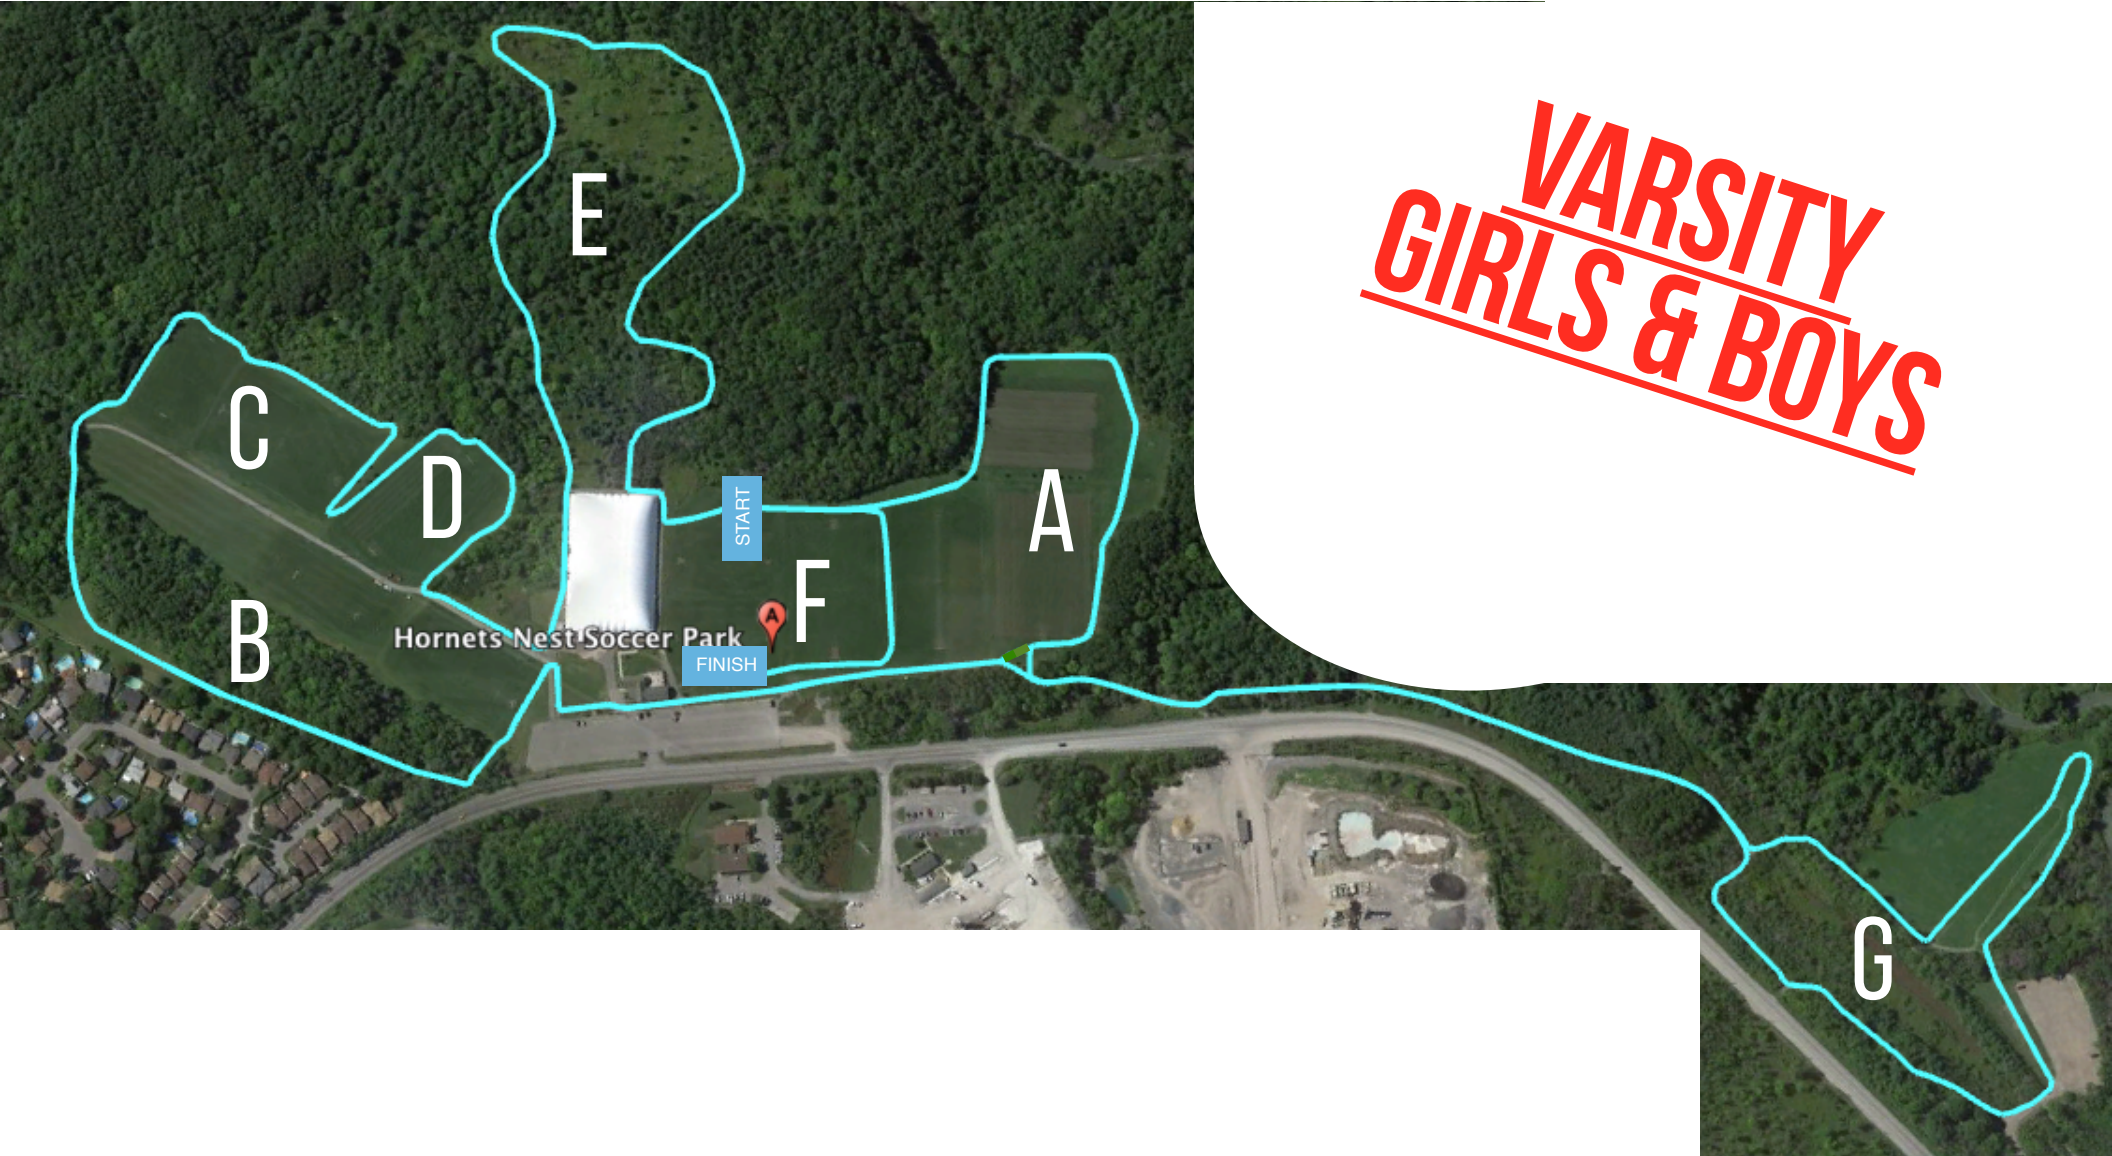

# INVITATION XC LOUIS-RIEL XC INVITATION

COURSE: START - A - B - C - D - F - FINISH

TOTAL DISTANCE: 2970M

# INVITATION XC LOUIS-RIEL XC INVITATION

# JUNIOR VARSITY GIRLS & BOYS

COURSE: START - A - B - C - D - E - F - FINISH

TOTAL DISTANCE: 3920M

# INVITATION XC LOUIS-RIEL XC INVITATION

COURSE : START - A - G - B - C - D - E - F - FINISH

TOTAL DISTANCE: 5965M