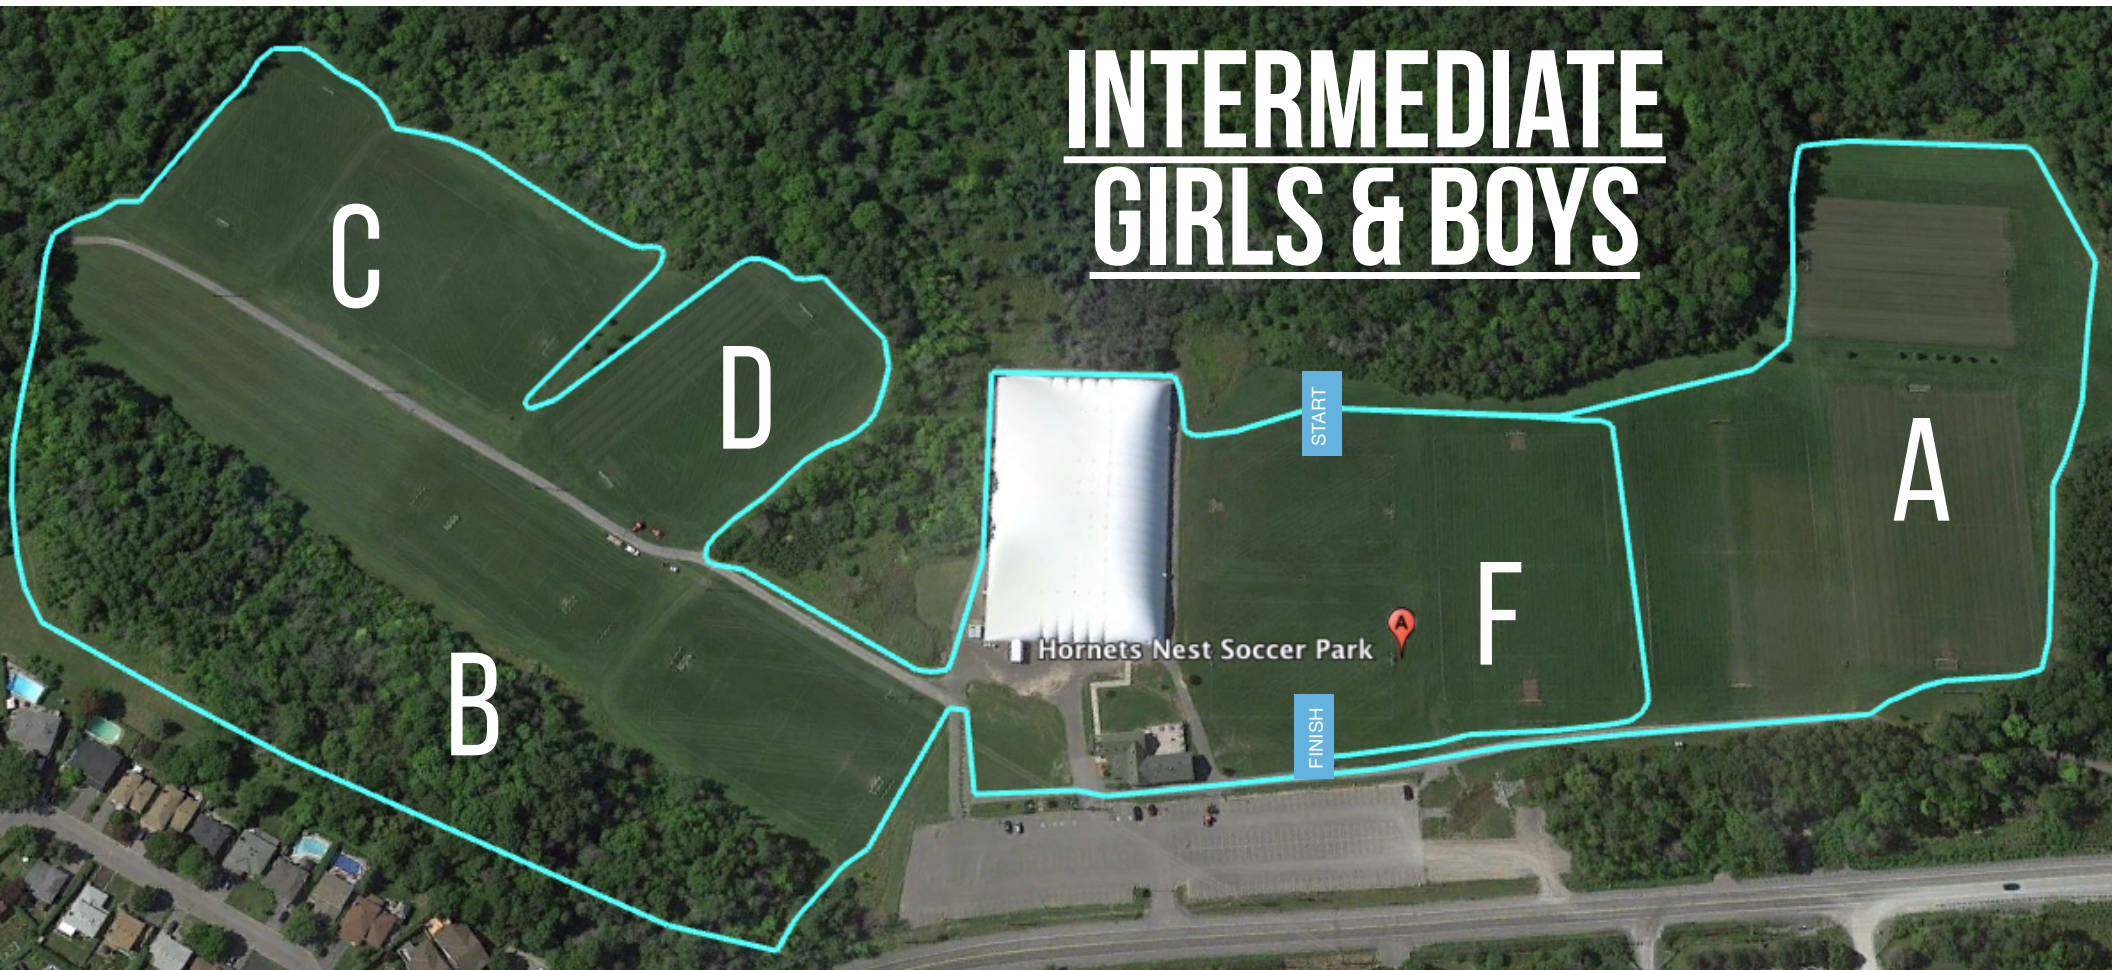

# INVITATION XC LOUIS-RIEL XC INVITATION

COURSE: START - A - B - C - D - F - FINISH

TOTAL DISTANCE: 2970M

# INVITATION XC LOUIS-RIEL XC INVITATION

# JUNIOR VARSITY GIRLS & BOYS

COURSE: START - A - B - C - D - E - F - FINISH

TOTAL DISTANCE: 3920M

# INVITATION XC LOUIS-RIEL XC INVITATION

COURSE : START - A - G - B - C - D - E - F - FINISH

TOTAL DISTANCE: 5965M