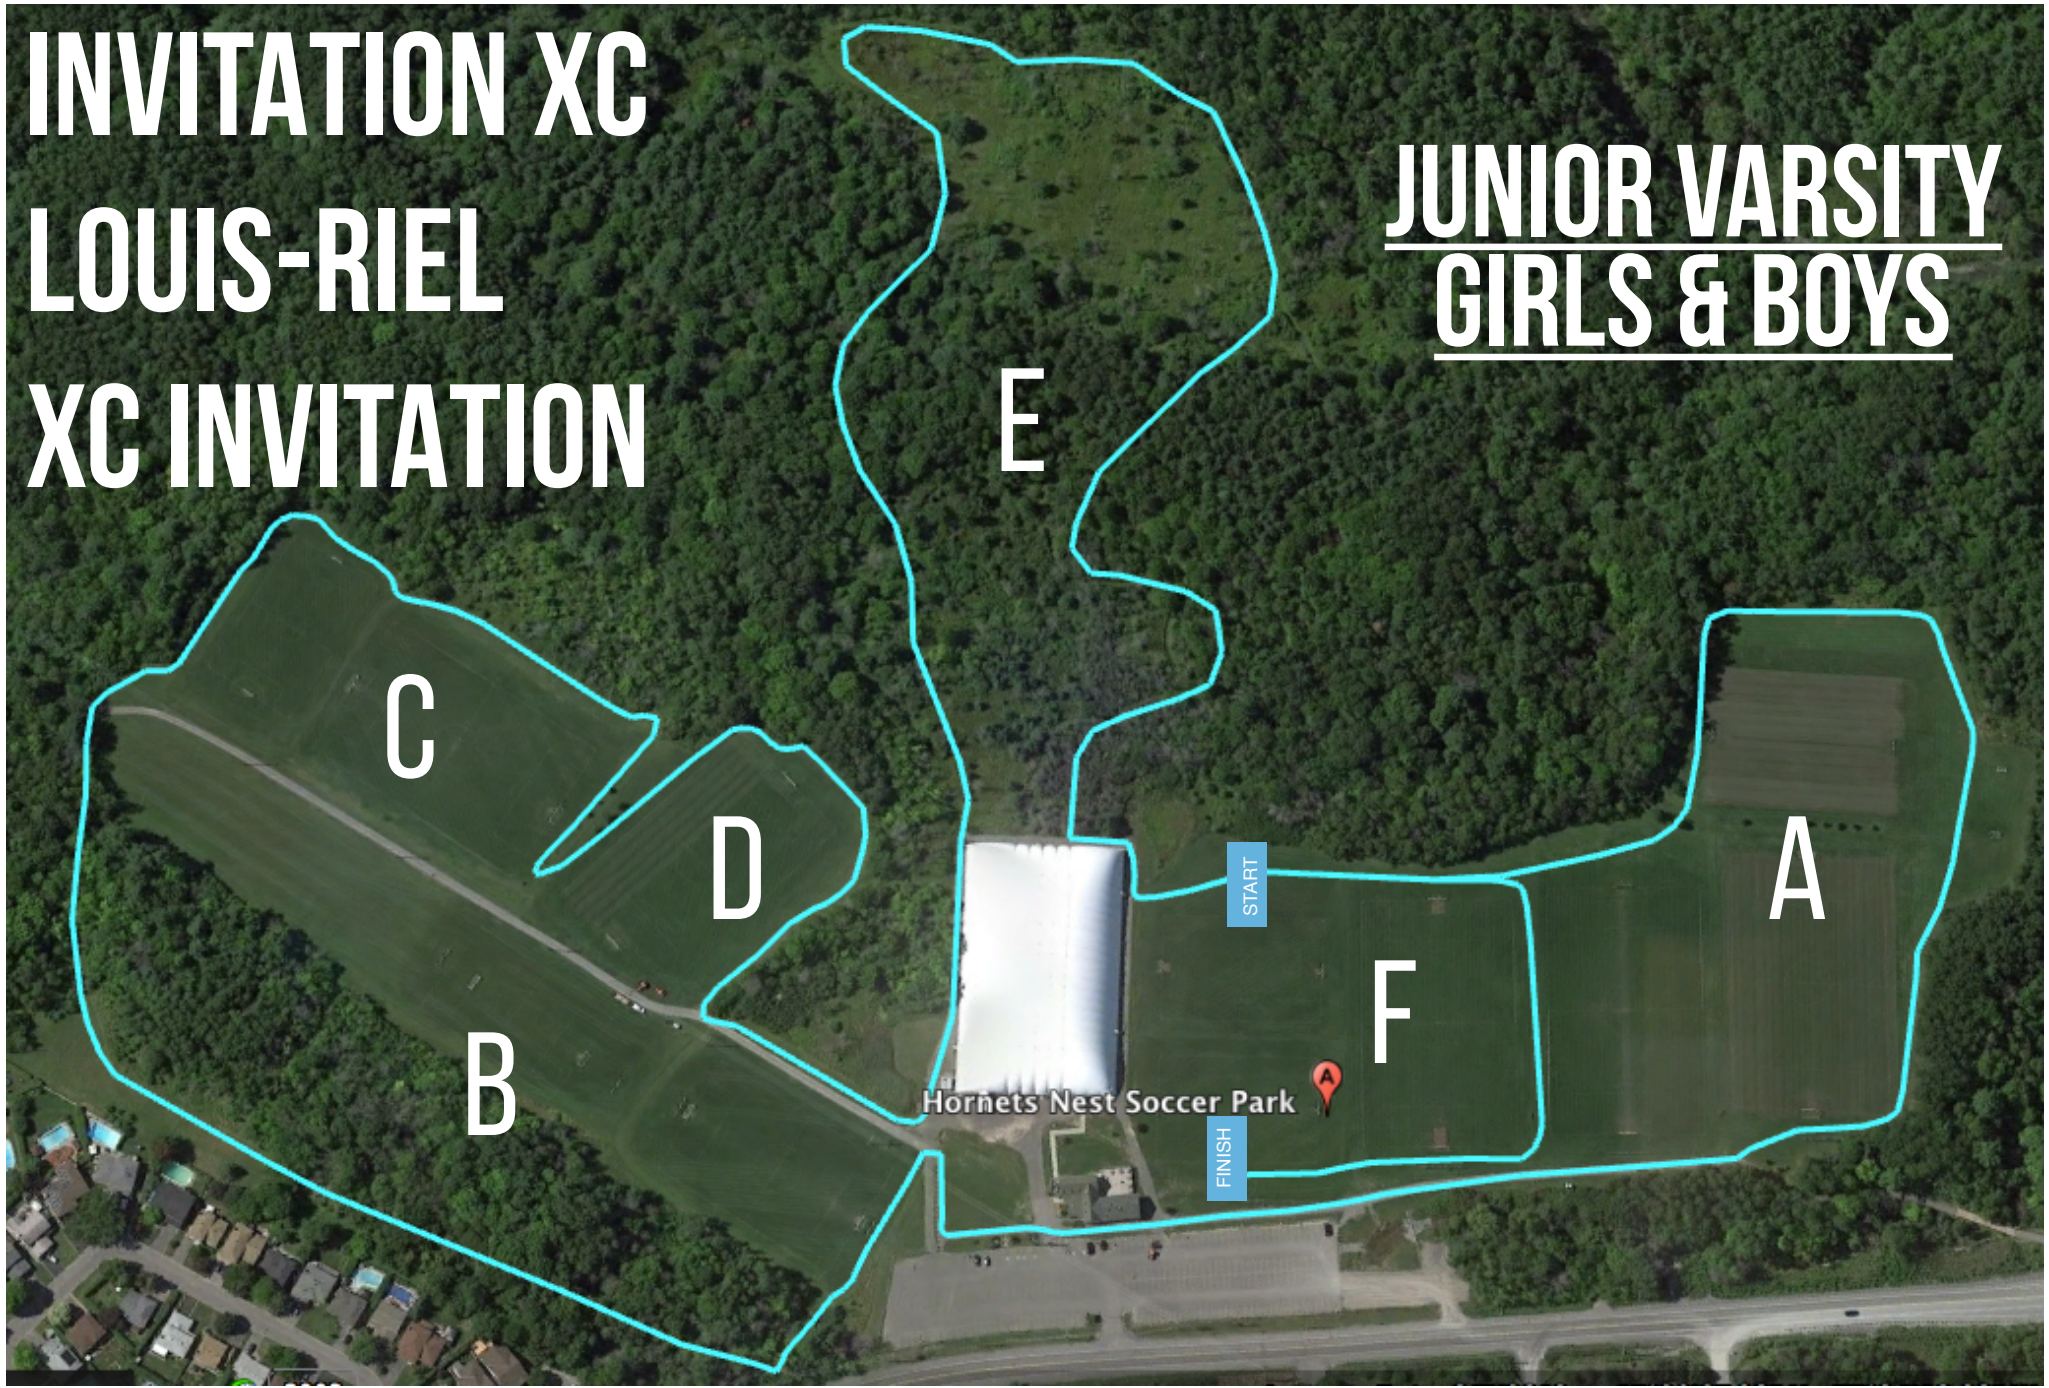

# INVITATION XC LOUIS-RIEL XC INVITATION

COURSE: START - A - B - C - D - F - FINISH

TOTAL DISTANCE: 2970M

# INVITATION XC LOUIS-RIEL XC INVITATION

# JUNIOR VARSITY GIRLS & BOYS

COURSE: START - A - B - C - D - E - F - FINISH

TOTAL DISTANCE: 3920M

# INVITATION XC LOUIS-RIEL XC INVITATION

COURSE : START - A - G - B - C - D - E - F - FINISH

TOTAL DISTANCE: 5965M