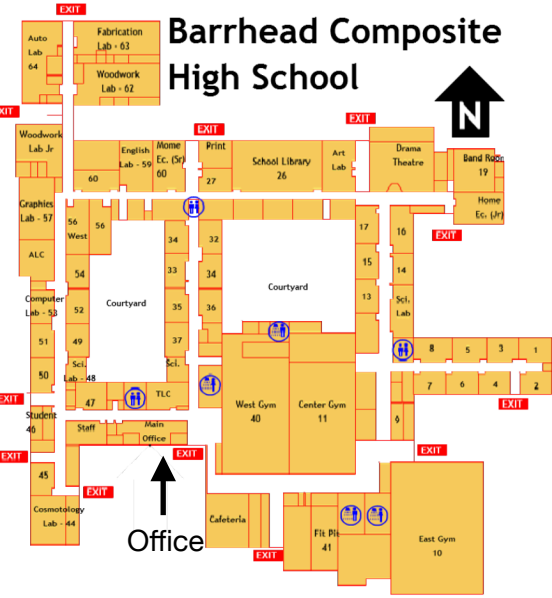

Barrhead Composite High School

GOOD NEWS FELLOW PICKLERS

The Junior High Gym (East Gym) has been made available for pickleball.

Play will be Monday, Wednesday and Friday evenings from 7:30 PM to 9:30 PM.

East Gym

Access the East Gym via the Main Office entrance only.