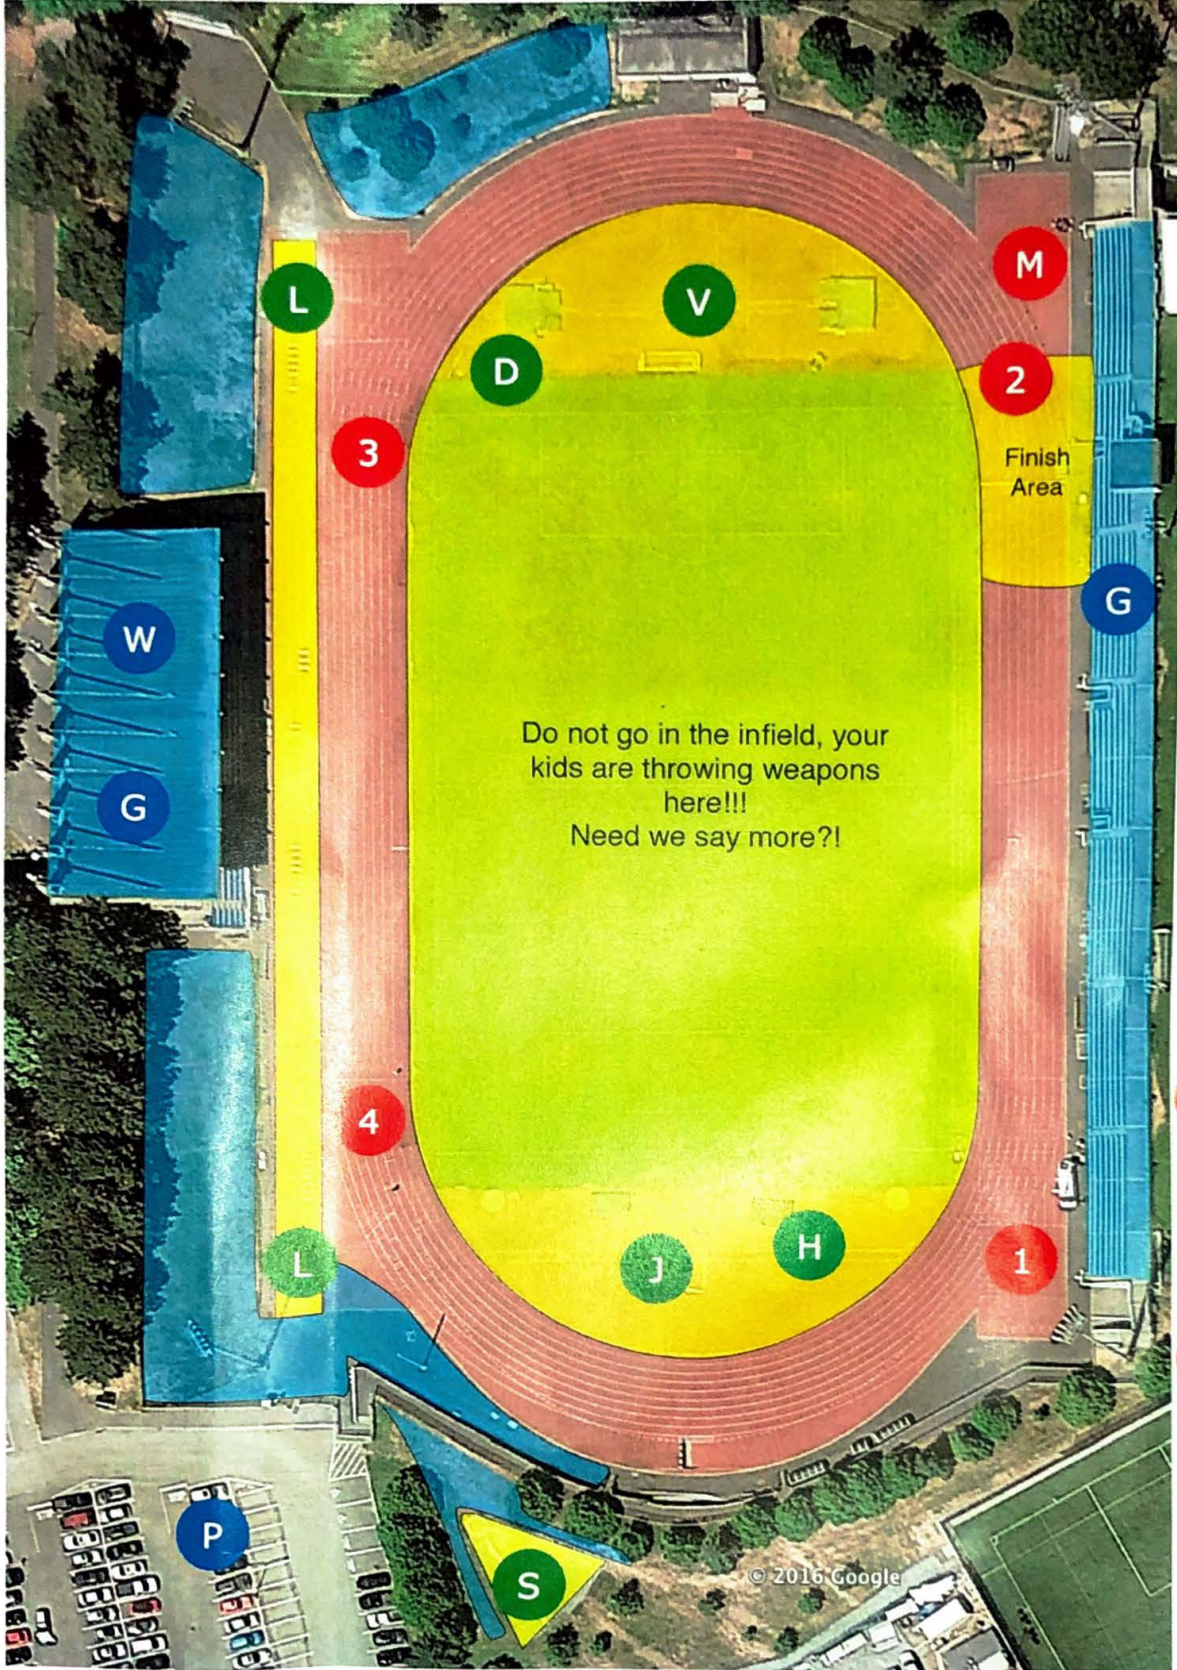

Dogwood Meet
 Centennial Stadium
 University of Victoria
 McGill Rd.

- M** Marshal Area
- 1**
 - 60m
 - 100m
 - 60m Hurdles
 - 80m Hurdles
 - 100m Hurdles
 - 110m Hurdles
- 2**
 - 400m
 - 800m
 - 1200m
 - 2000m
 - 400m Hurdles
 - 800m Racewalk
- 3**
 - 300m
 - 1500m
 - 1500m Steeplechase
 - 1500m Racewalk
- 4**
 - 200m
 - 600m
 - 1000m
 - 3000m
 - 200m Hurdles
 - 2000m Steeplechase
 - 5000m Racewalk
 - 3000m Steeplechase

- W** Washrooms
- G** Grand Stands
- P** Parking
- Great View Areas**
- V** Pole Valt
- D** Discus
- H** High Jump
- S** Shot put
- J** Javelin
- L** Long jump, Tripple Jump
- Danger Areas**