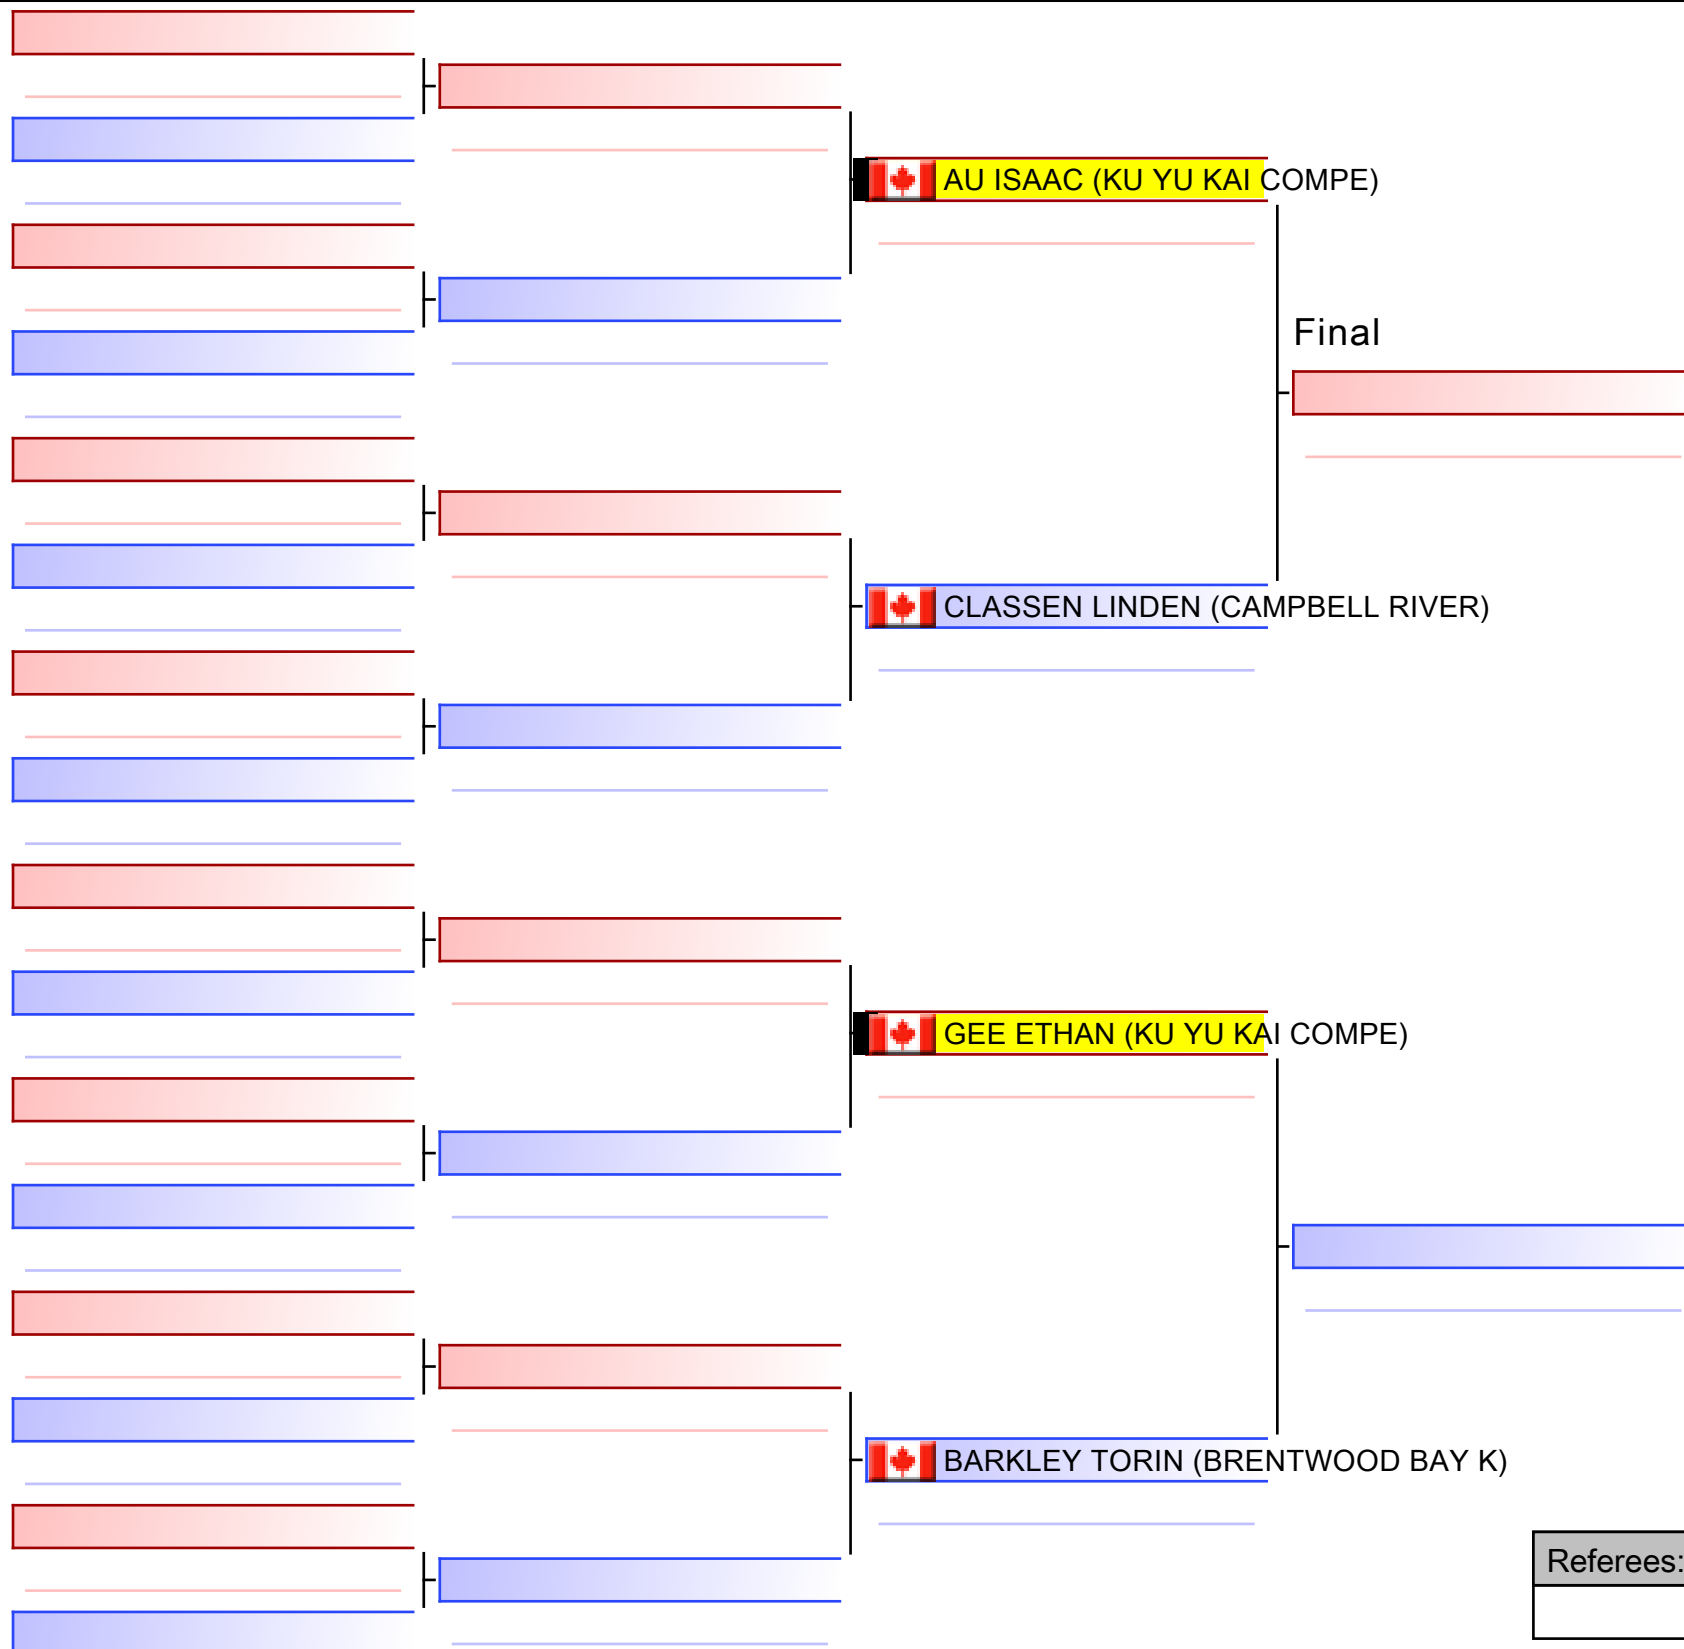

[Original]

Referees:			

[Original]

Referees:			

[Original]

Referees:			

[Original]

Referees:			

Referees:			

[Original]

--

Referees:			

[Original]

Referees:			

Girls 12/13 - Kata - Group 1 - Intermediate - Round Robin (each against each)

3rd Annual Vancouver Island Championship, CAN - KU YU KAI COMPE