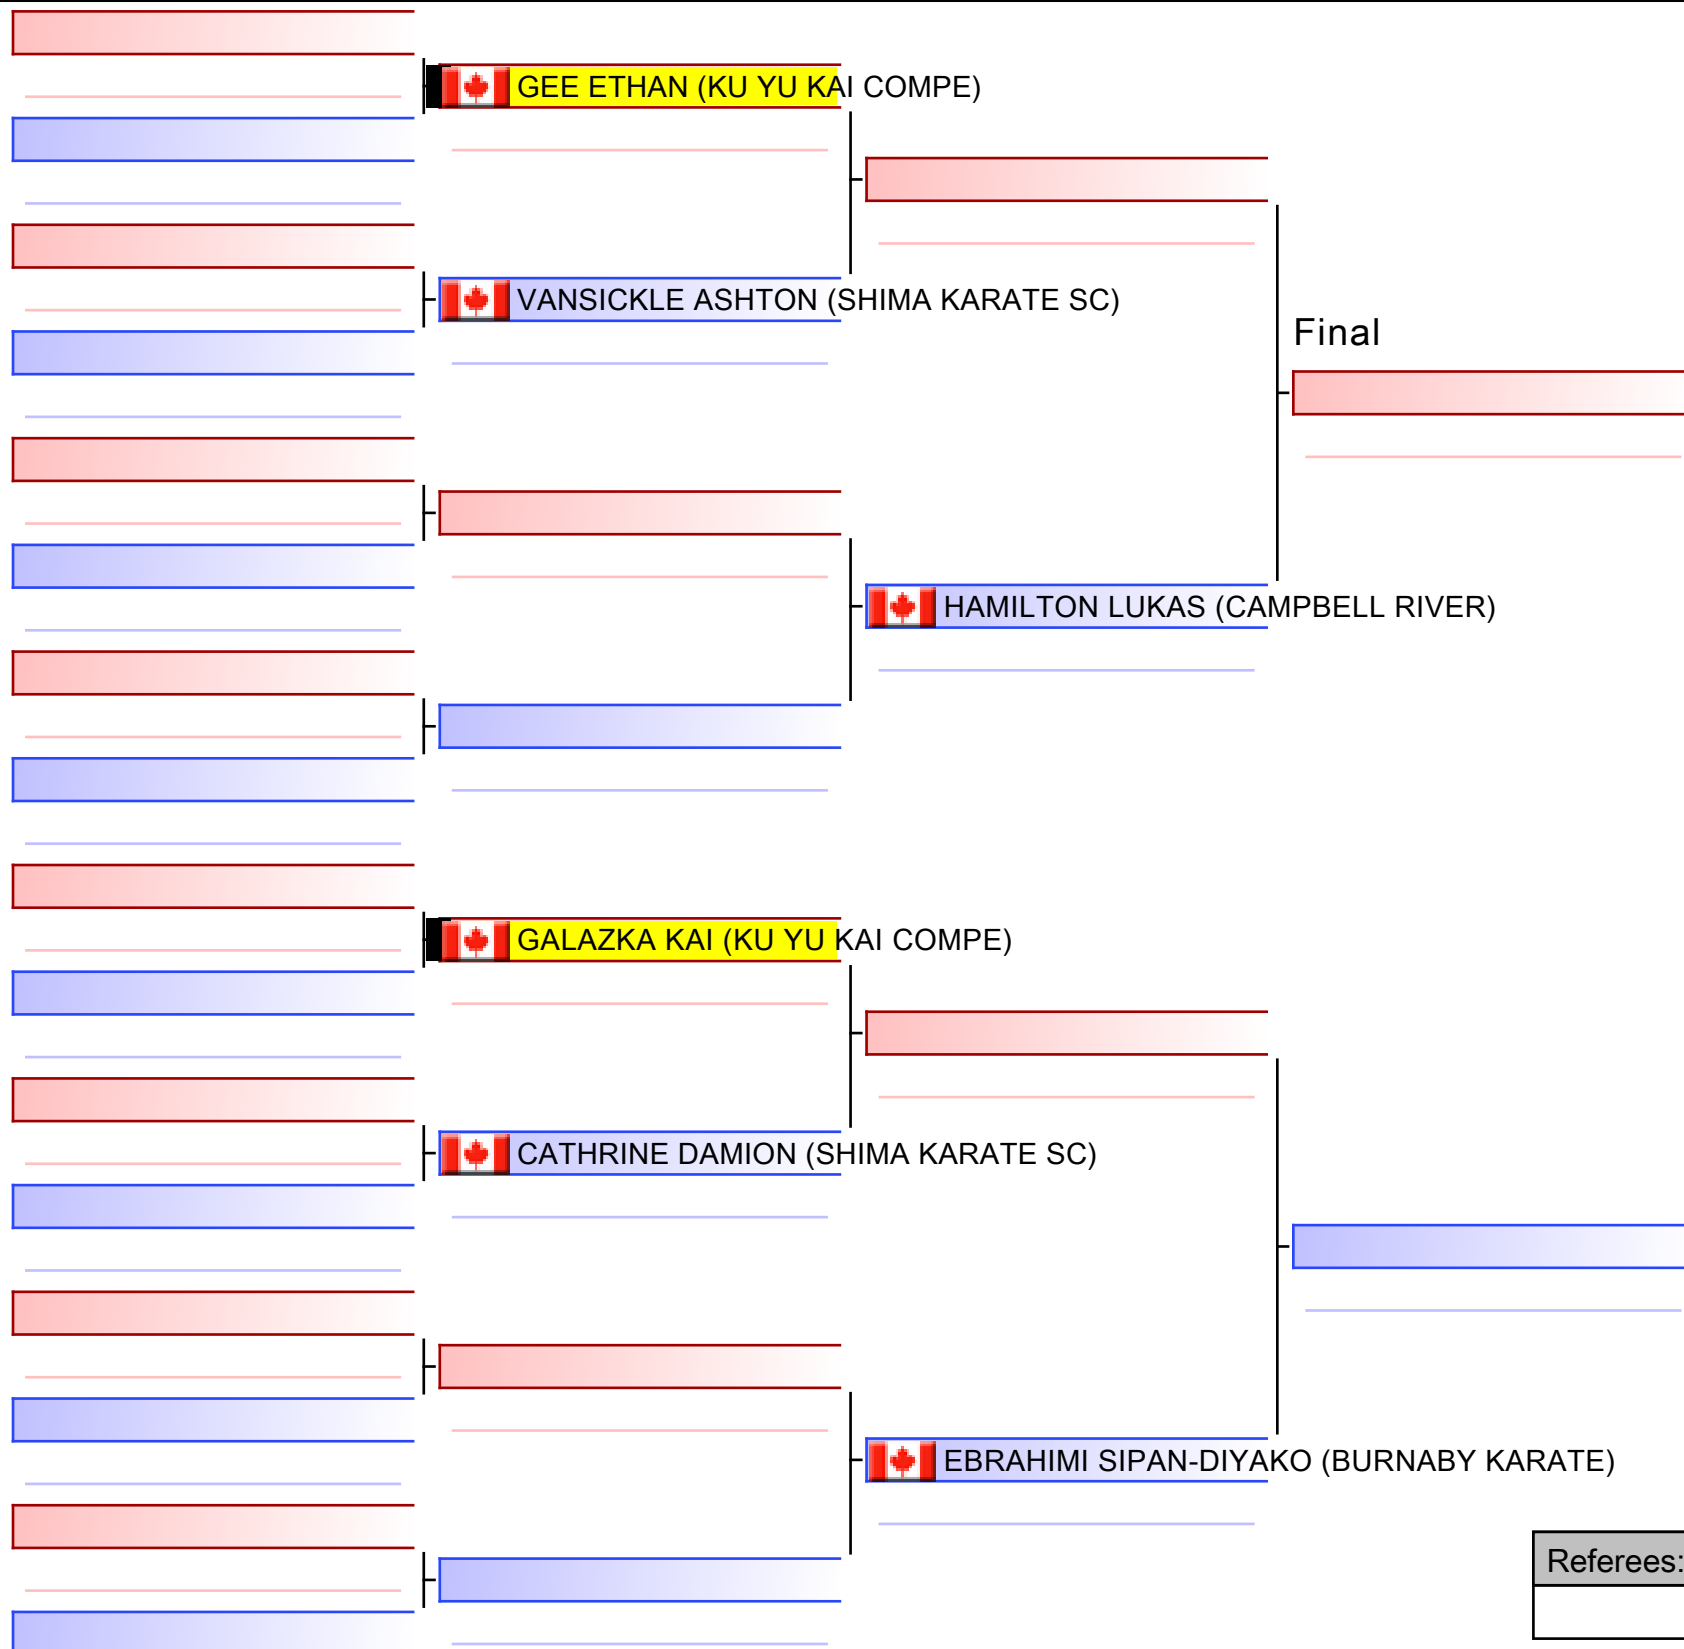

[Original]

Referees: