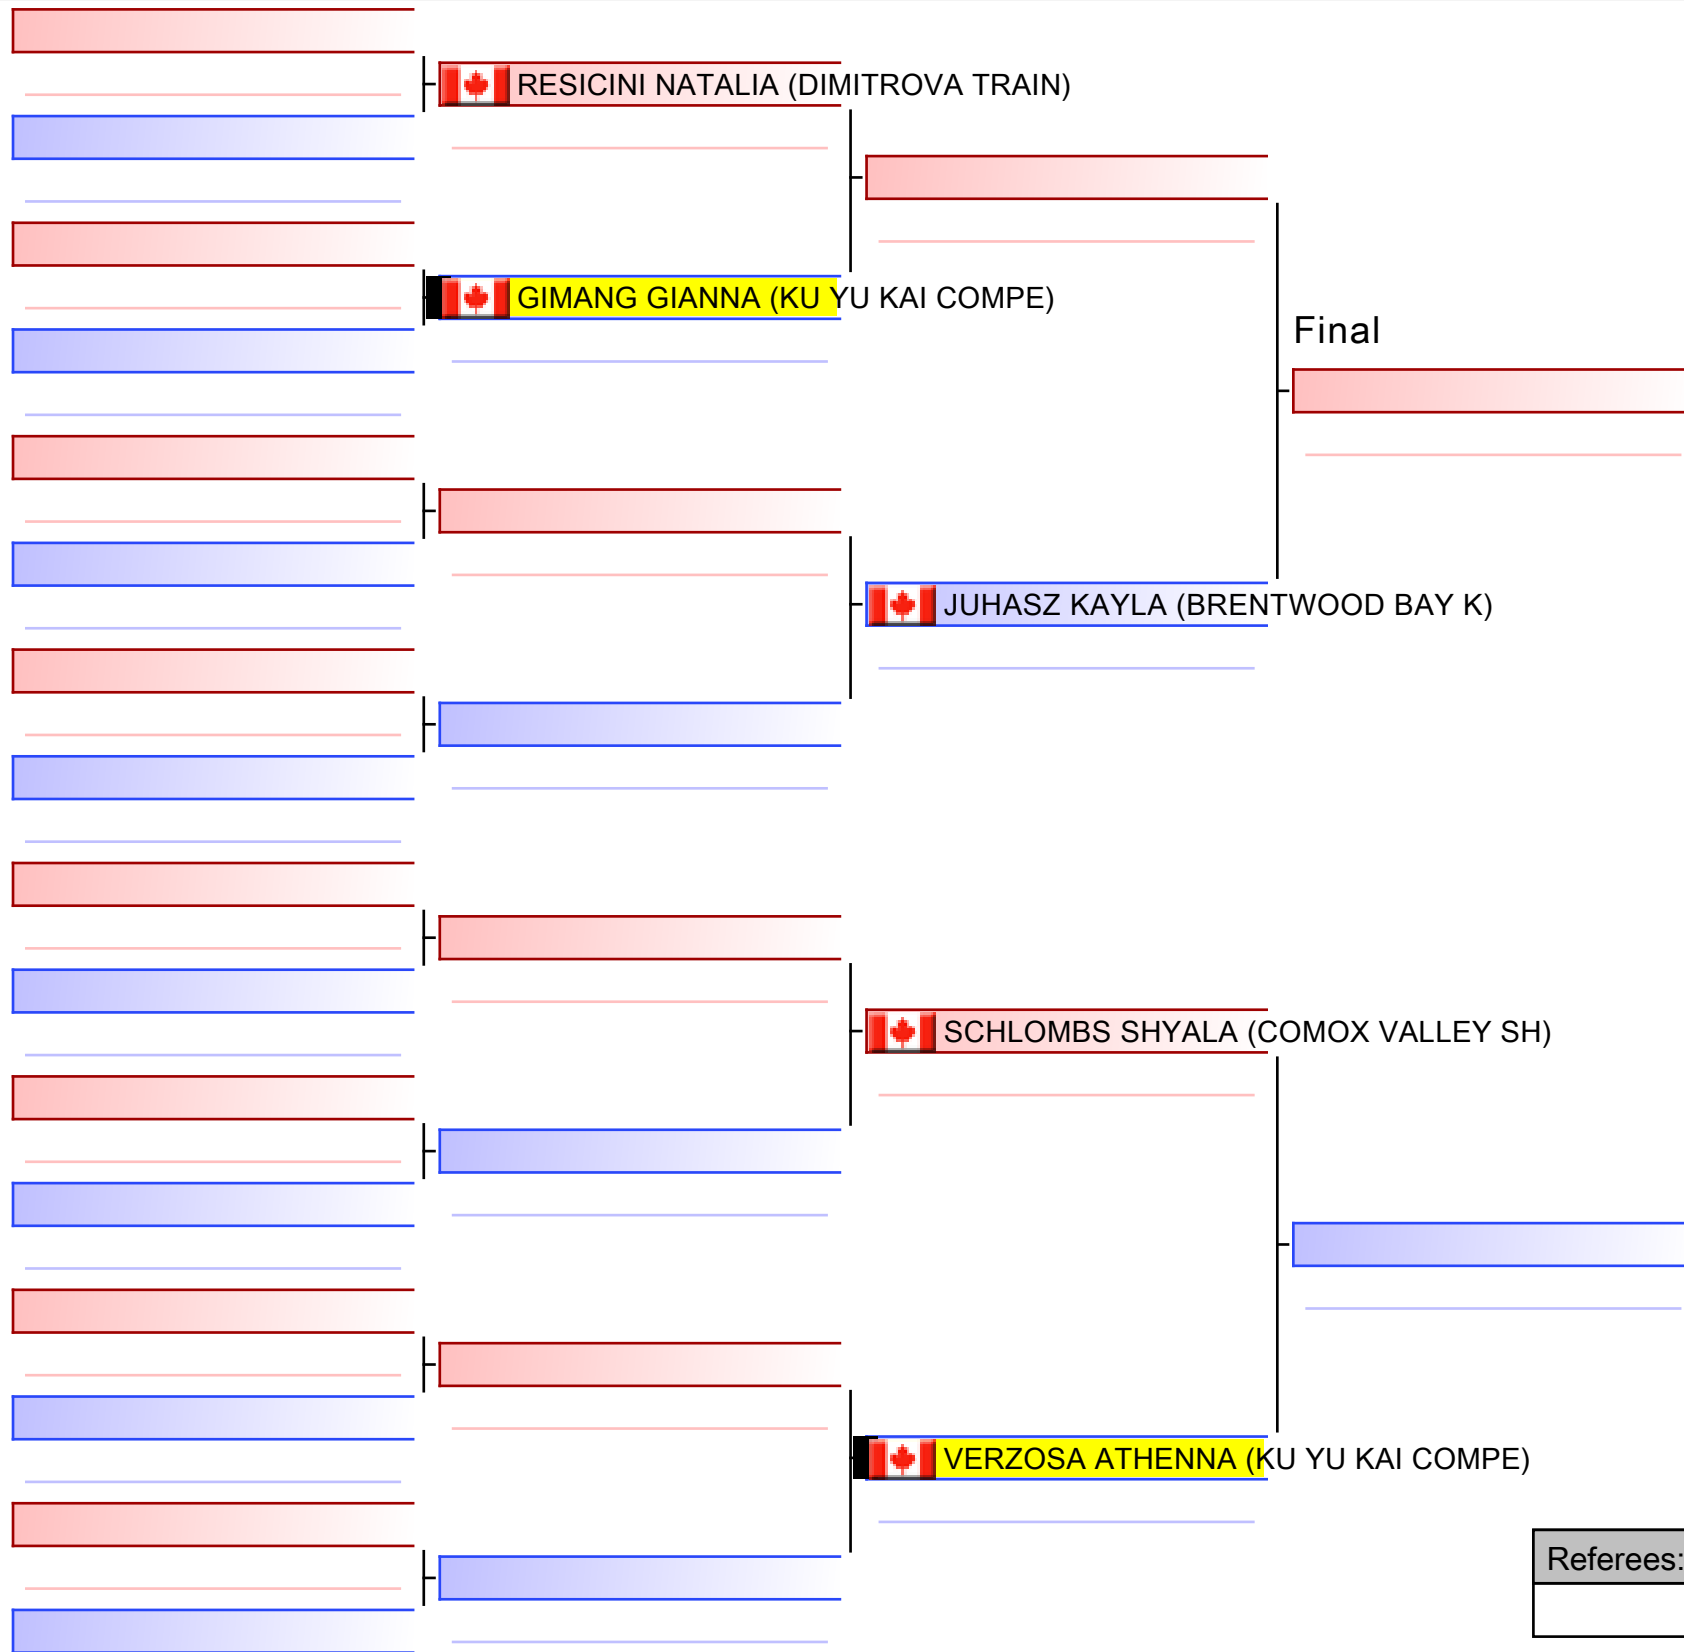

[Original]

--

Referees:			

[Original]

Referees:			

[Original]

Referees:			

[Original]

Referees:			

[Original]

--

Referees:			

[Original]

Referees:			

Girls 12/13 - Kata - Group 1 - Intermediate - Round Robin (each against each)

3rd Annual Vancouver Island Championship, CAN - KU YU KAI COMPE