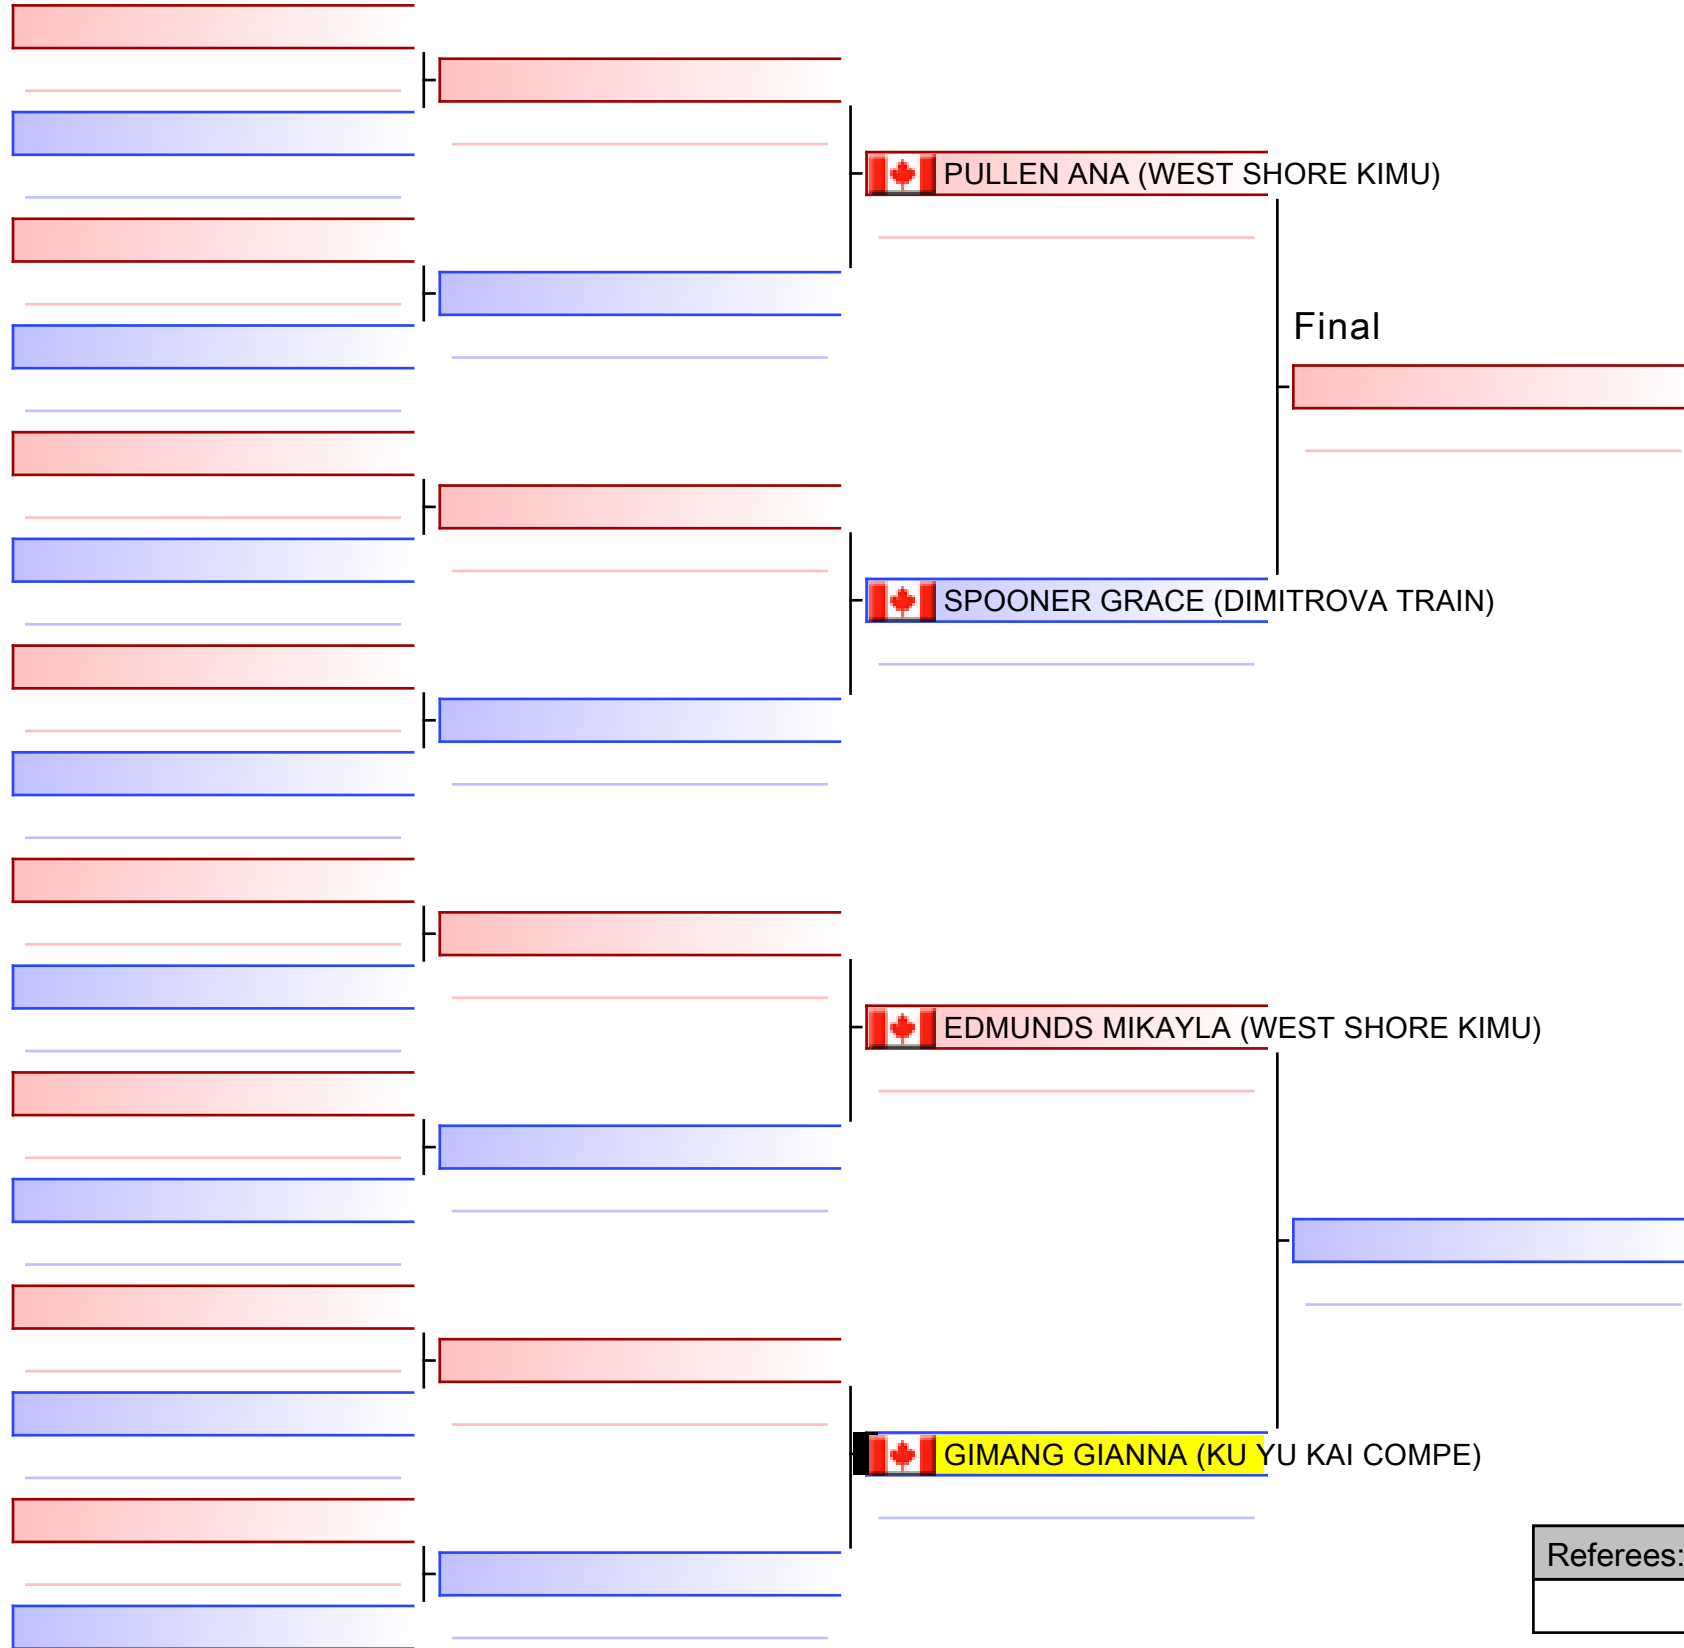

[Original]

--

Referees:			

[Original]

Referees:			

[Original]

Referees:			

[Original]

Referees:			

[Original]

--

Referees:			

[Original]

Referees:			

Girls 12/13 - Kata - Group 1 - Intermediate - Round Robin (each against each)

3rd Annual Vancouver Island Championship, CAN - KU YU KAI COMPE