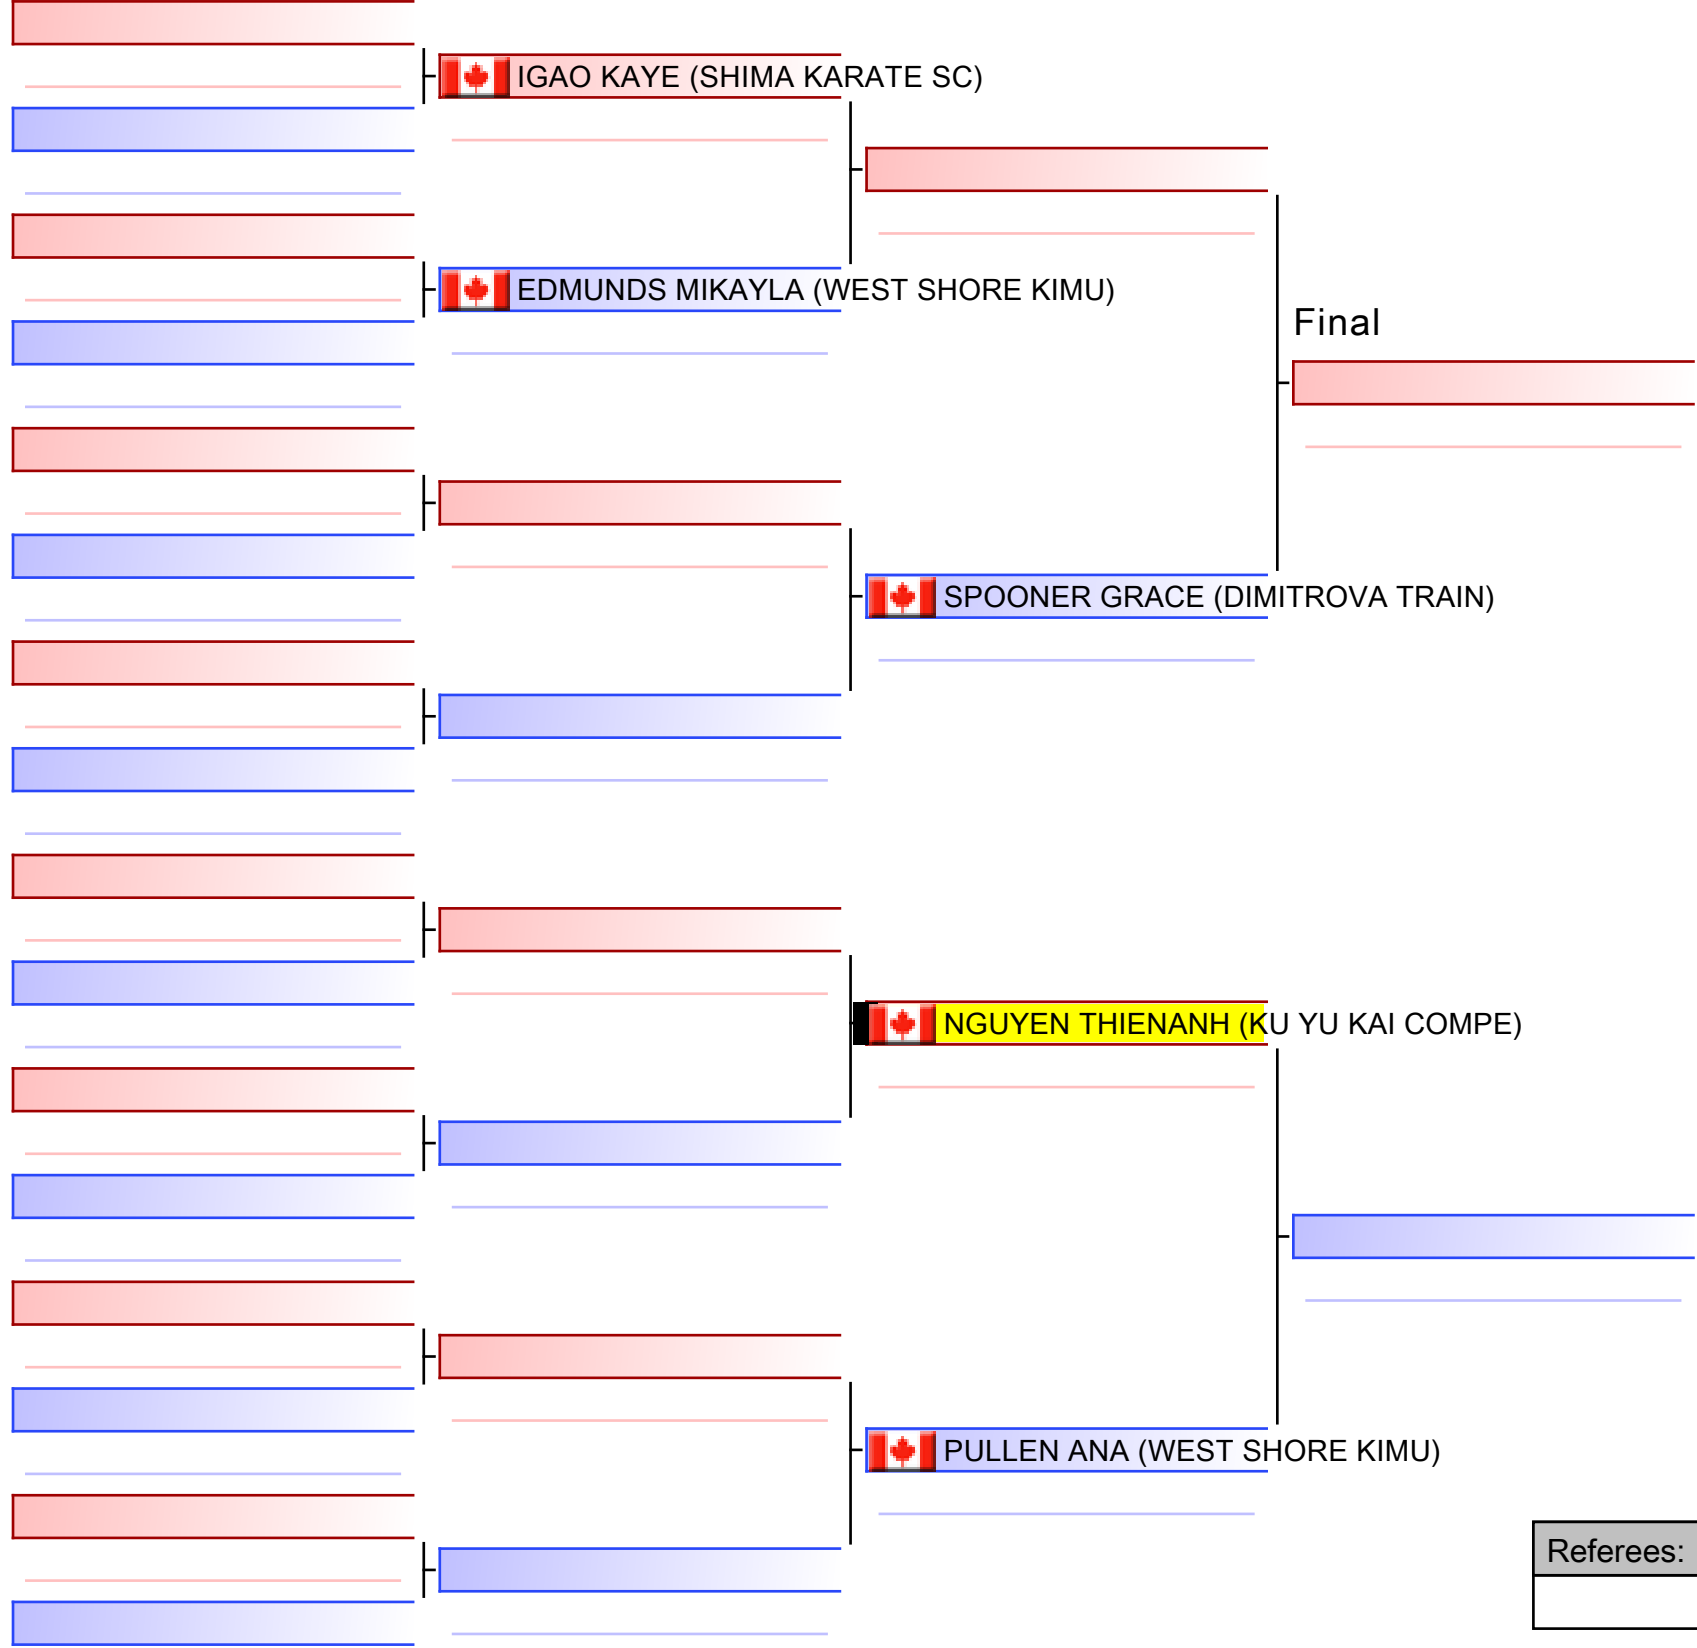

[Original]

--

Referees:			

[Original]

Referees:			

[Original]

Referees:			

[Original]

Referees:			

[Original]

--

Referees:			

[Original]

Referees:			

Girls 12/13 - Kata - Group 1 - Intermediate - Round Robin (each against each)

3rd Annual Vancouver Island Championship, CAN - KU YU KAI COMPE