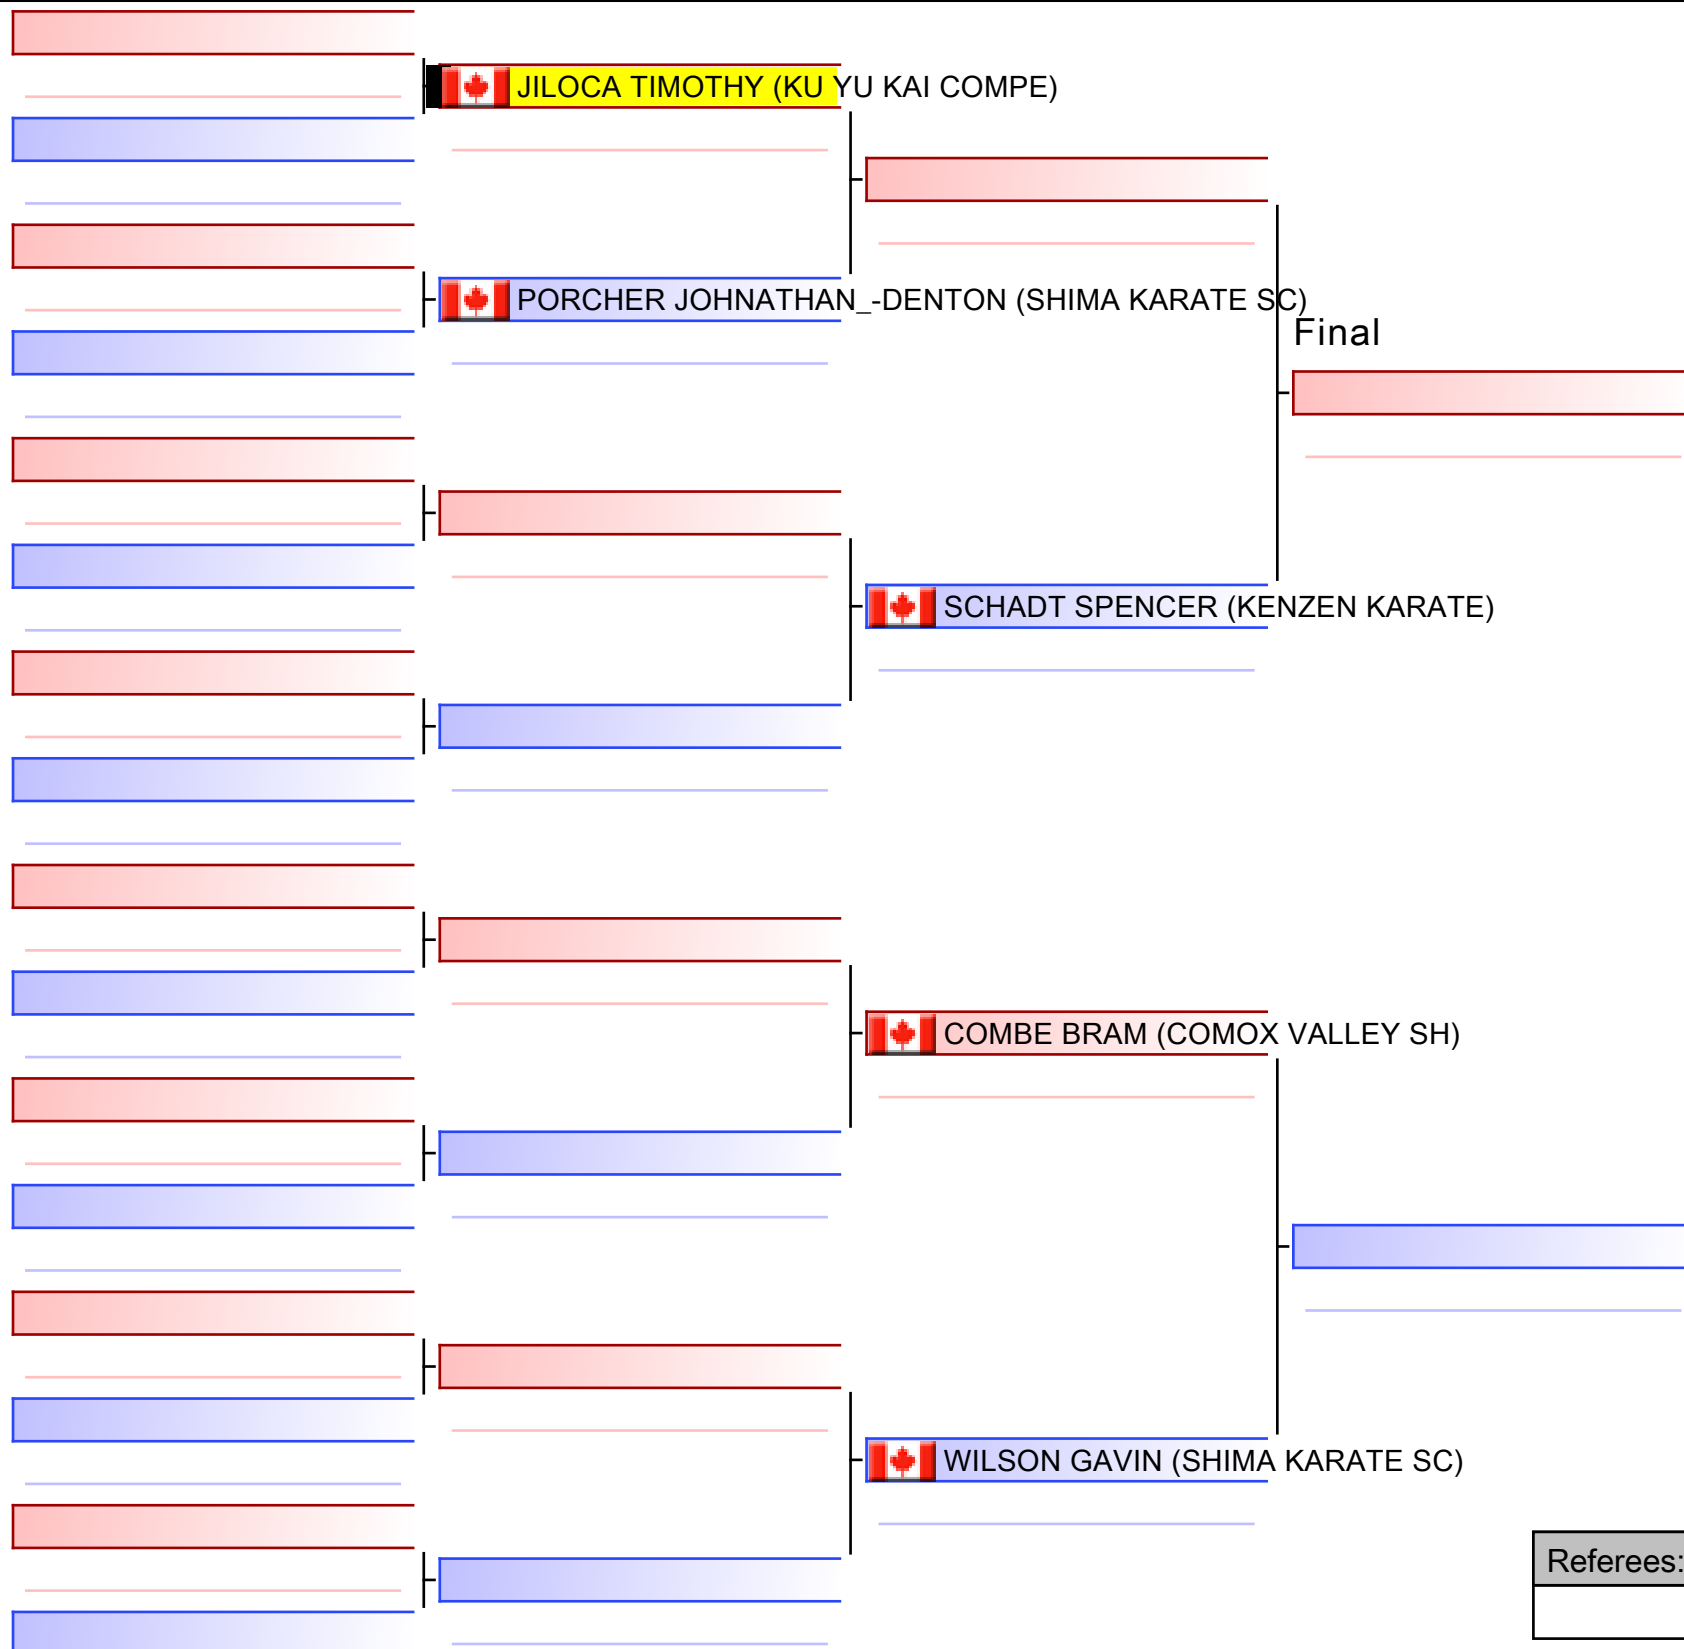

[Original]

Referees:			

[Original]

Referees:			

[Original]

Referees:			

[Original]

Referees:			

Referees:			

[Original]

--

Referees:			

[Original]

Referees:			

Girls 12/13 - Kata - Group 1 - Intermediate - Round Robin (each against each)

3rd Annual Vancouver Island Championship, CAN - KU YU KAI COMPE