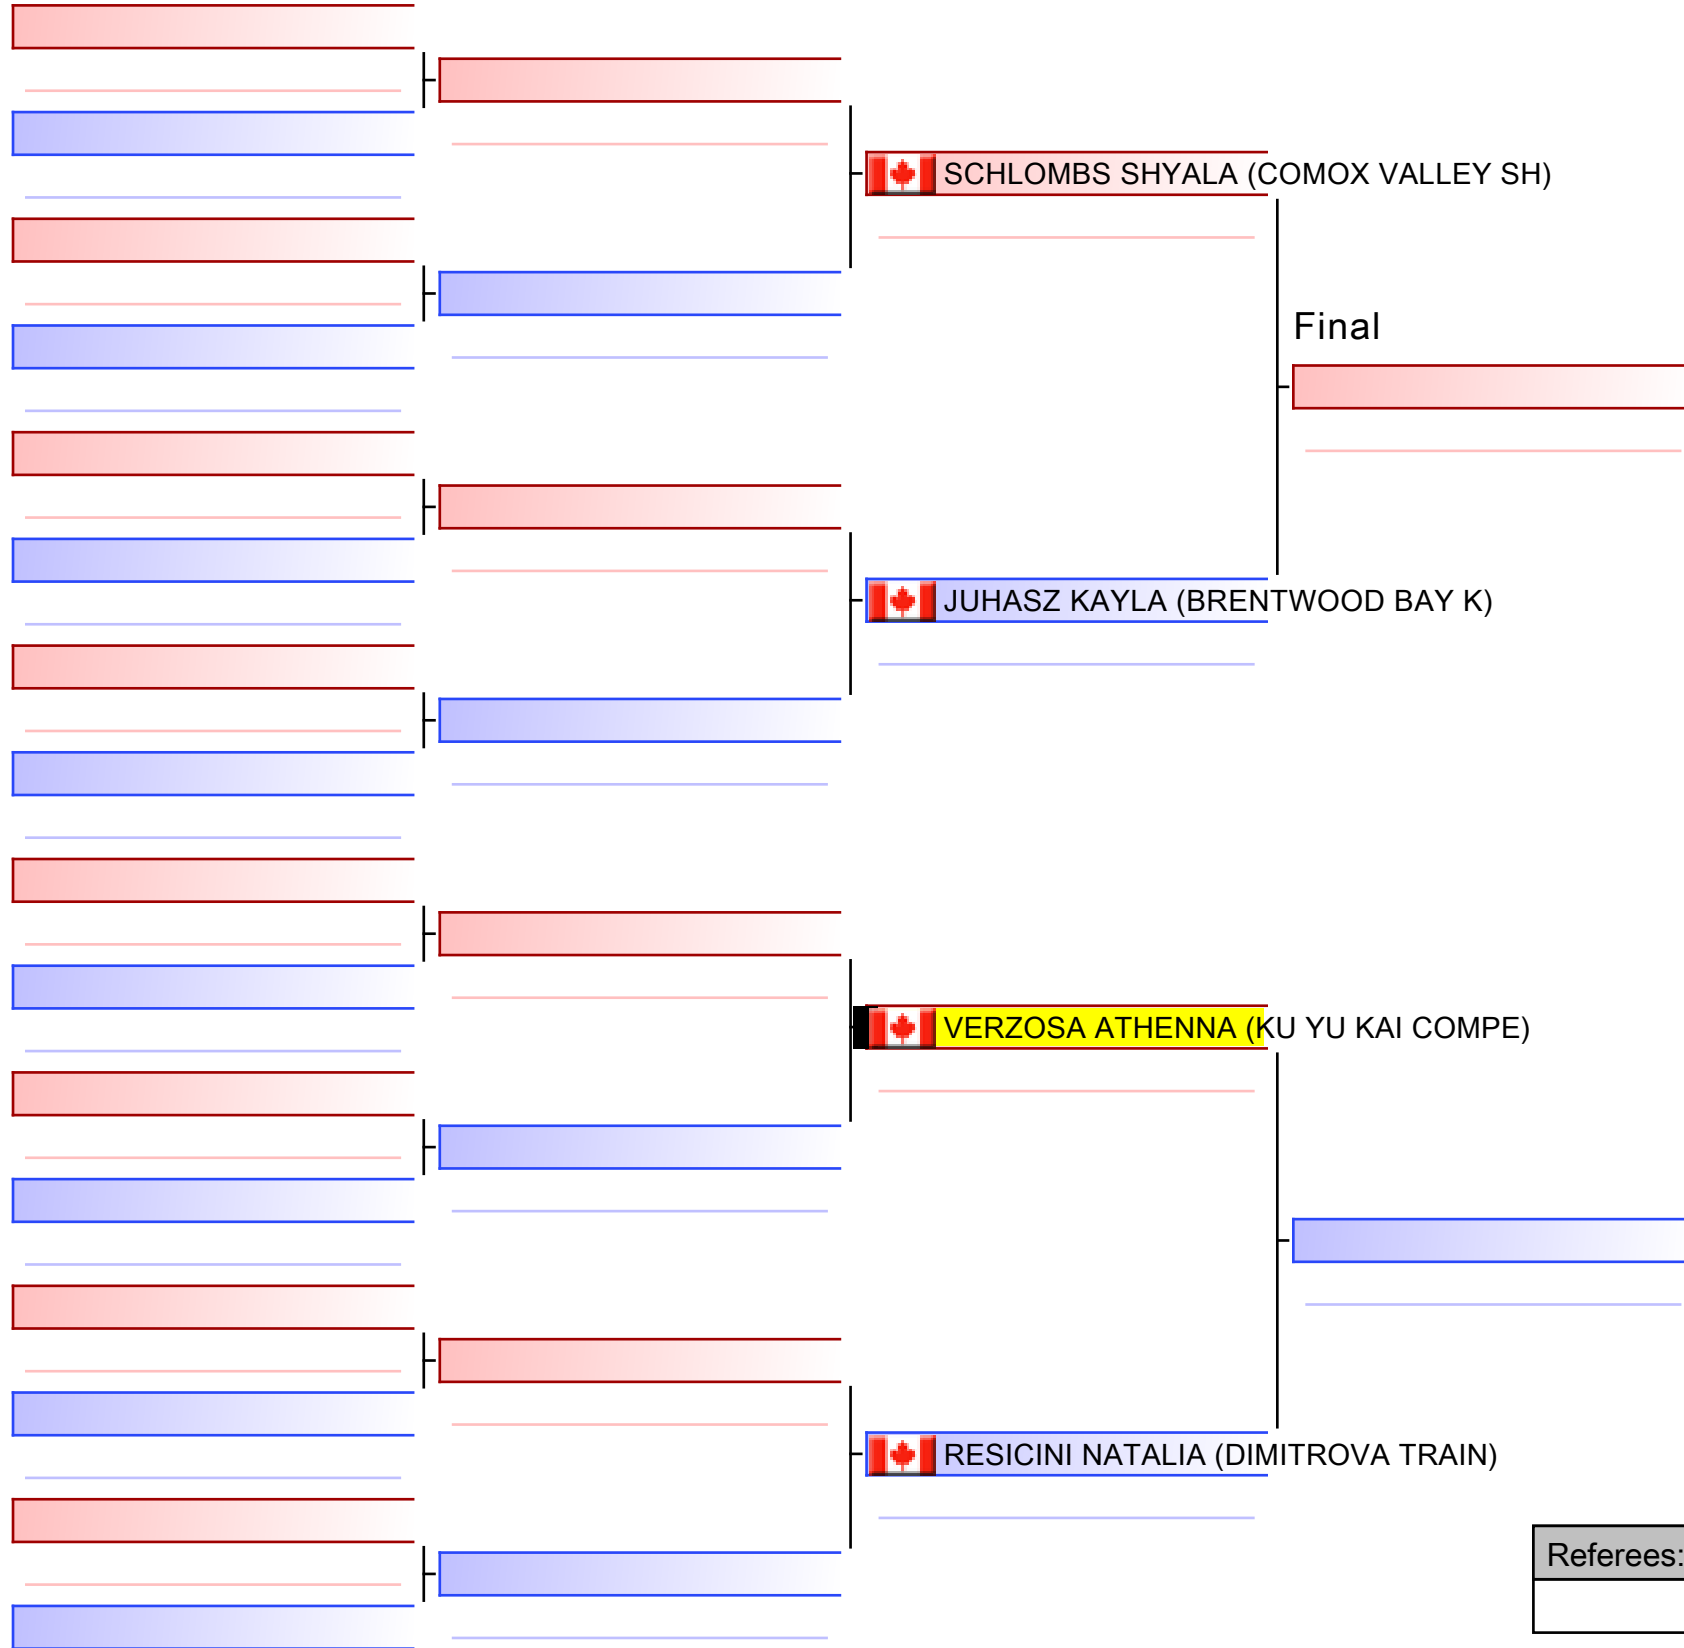

[Original]

--

Referees:			

[Original]

Referees:			

[Original]

Referees:			

[Original]

Referees:			

[Original]

--

Referees:			

[Original]

Referees:			

Girls 12/13 - Kata - Group 1 - Intermediate - Round Robin (each against each)

3rd Annual Vancouver Island Championship, CAN - KU YU KAI COMPE