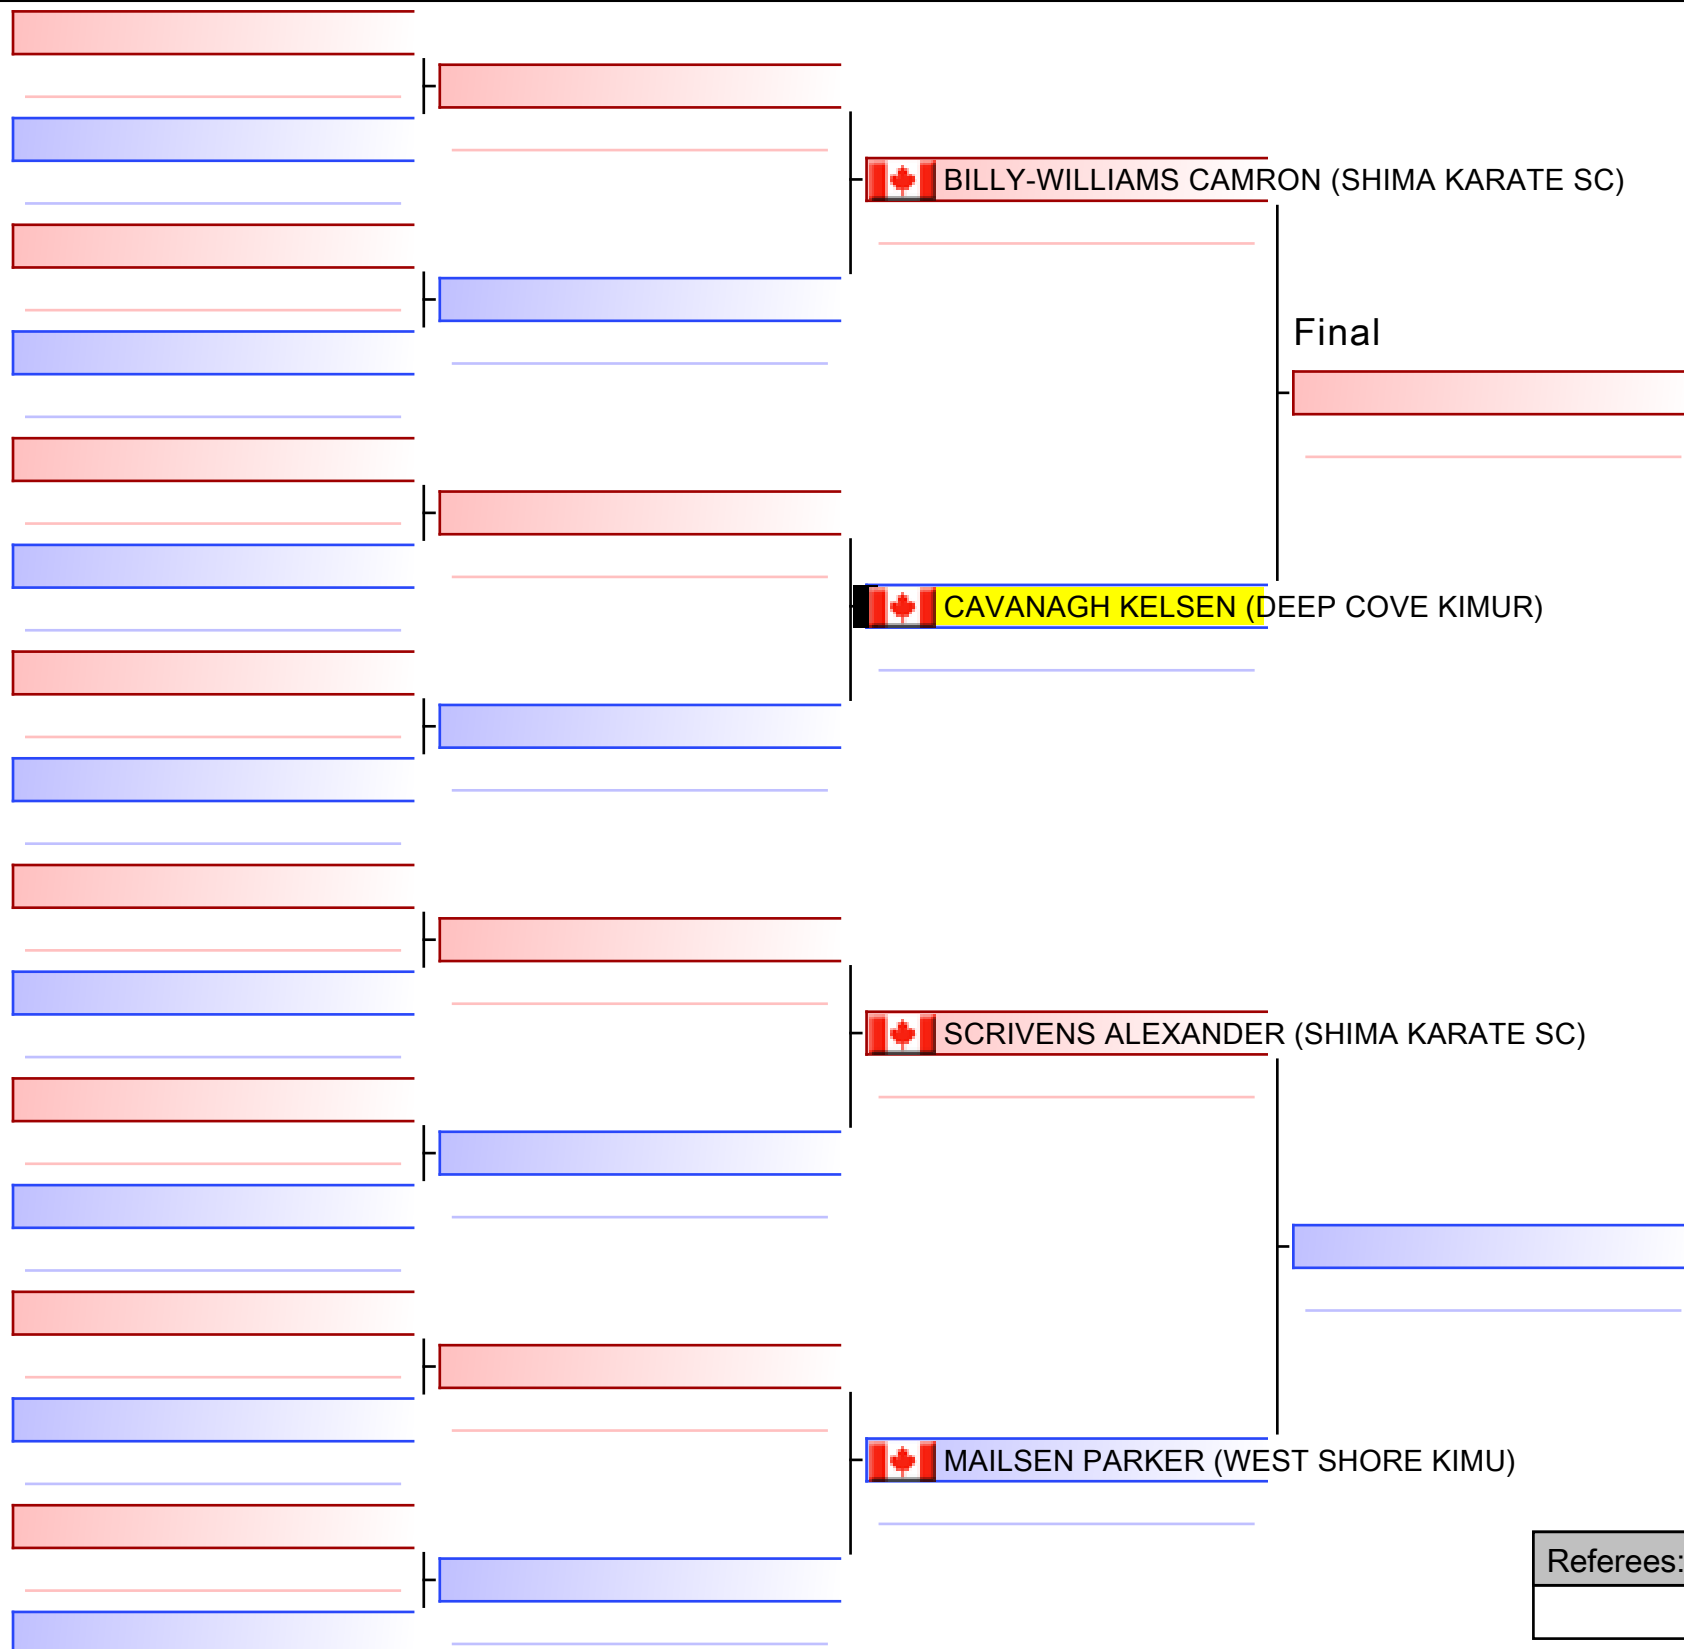

[Original]

Referees: