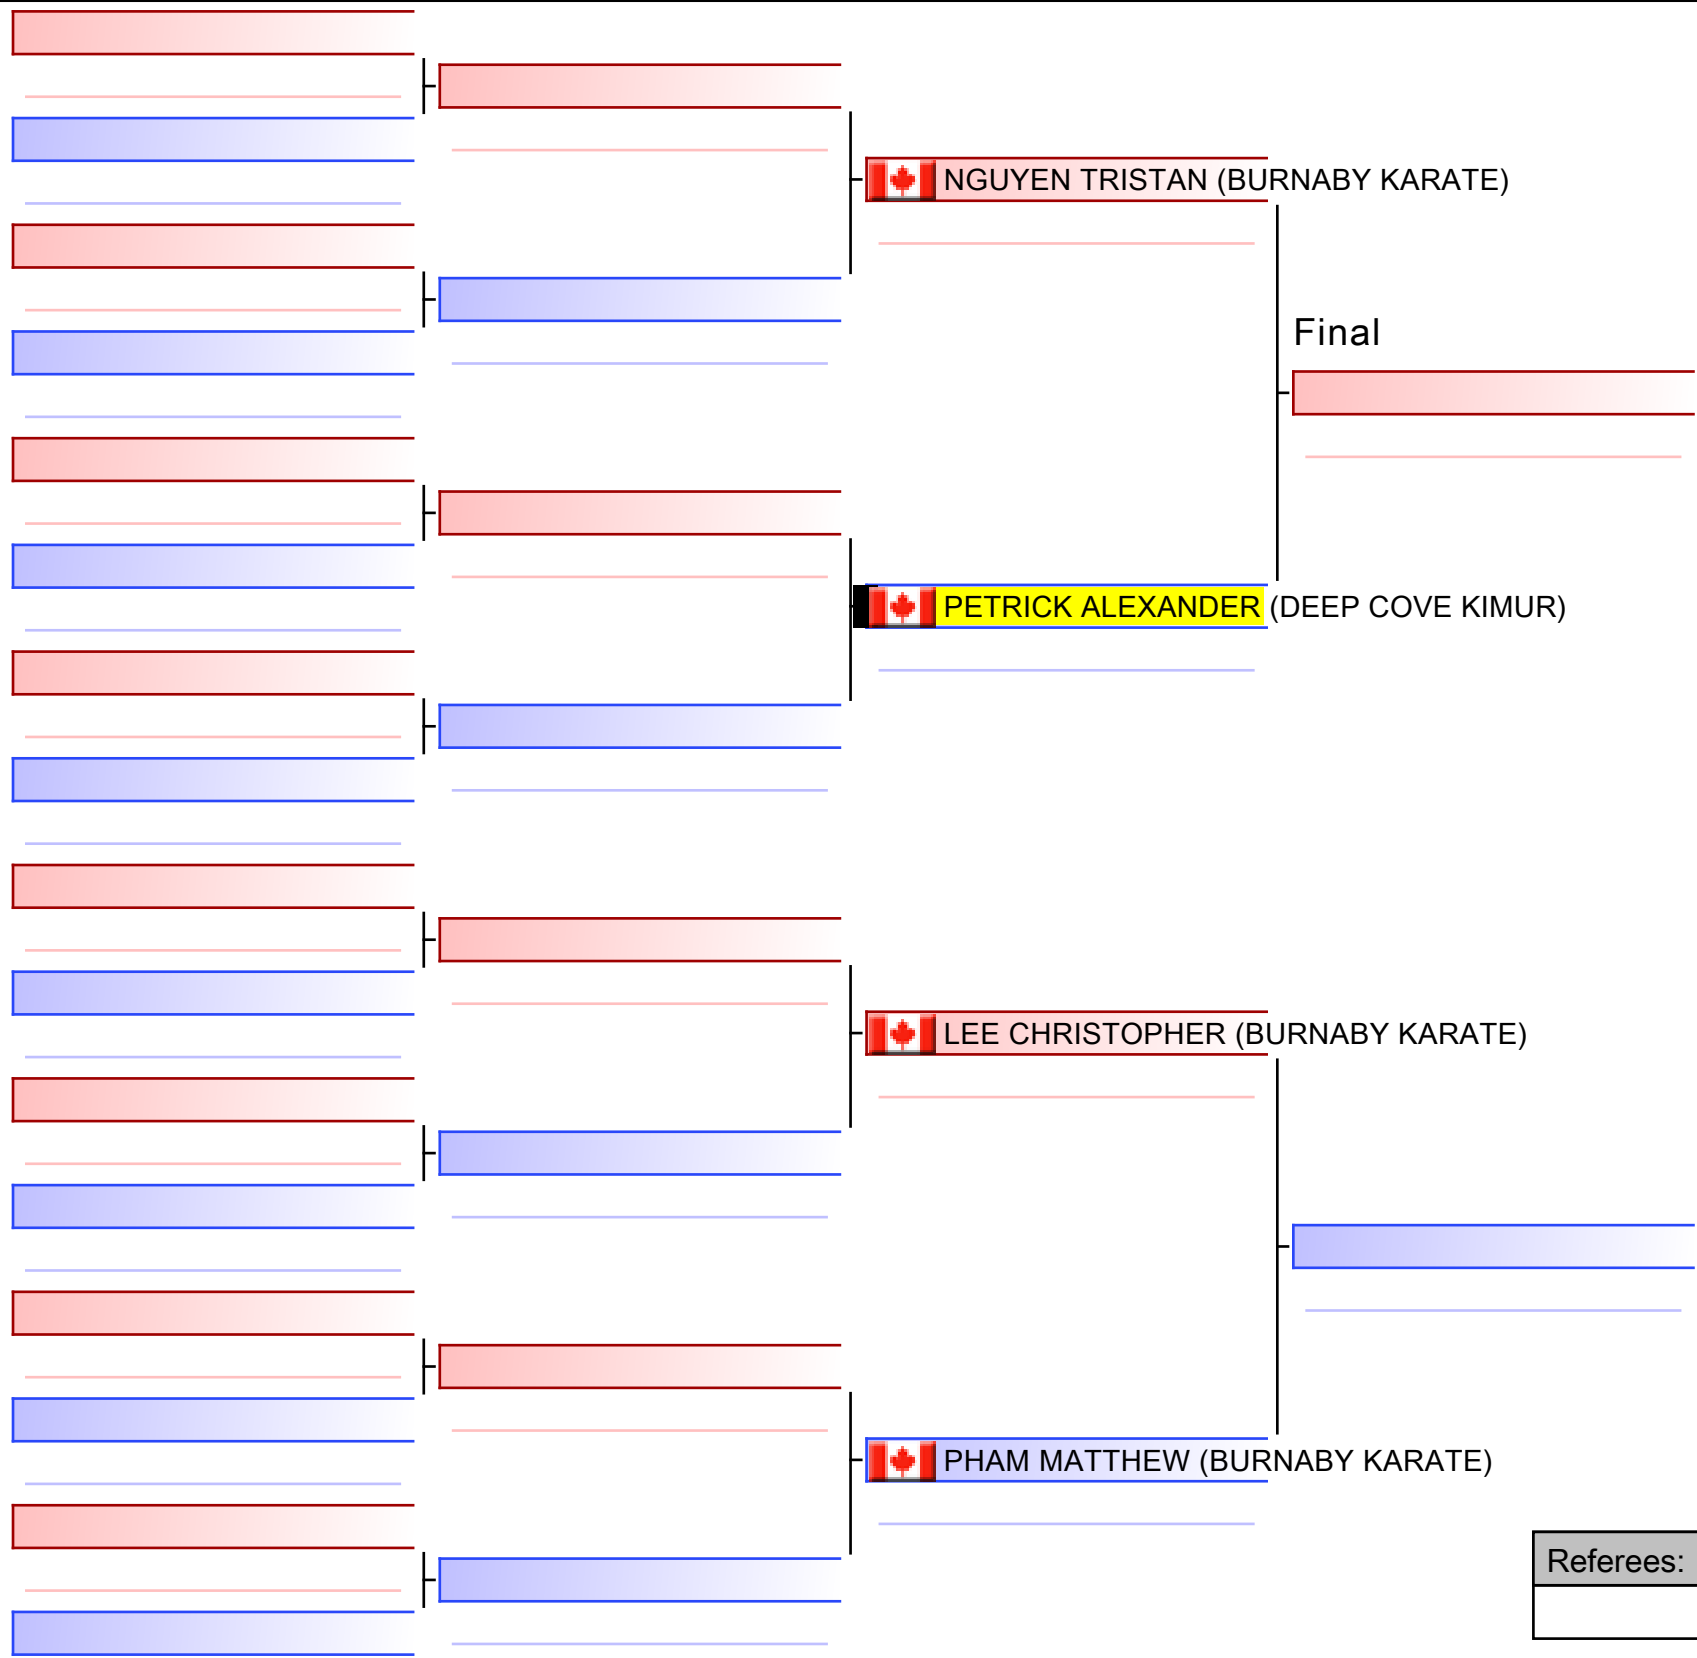

www.sportdata.org

[Original]

Referees: