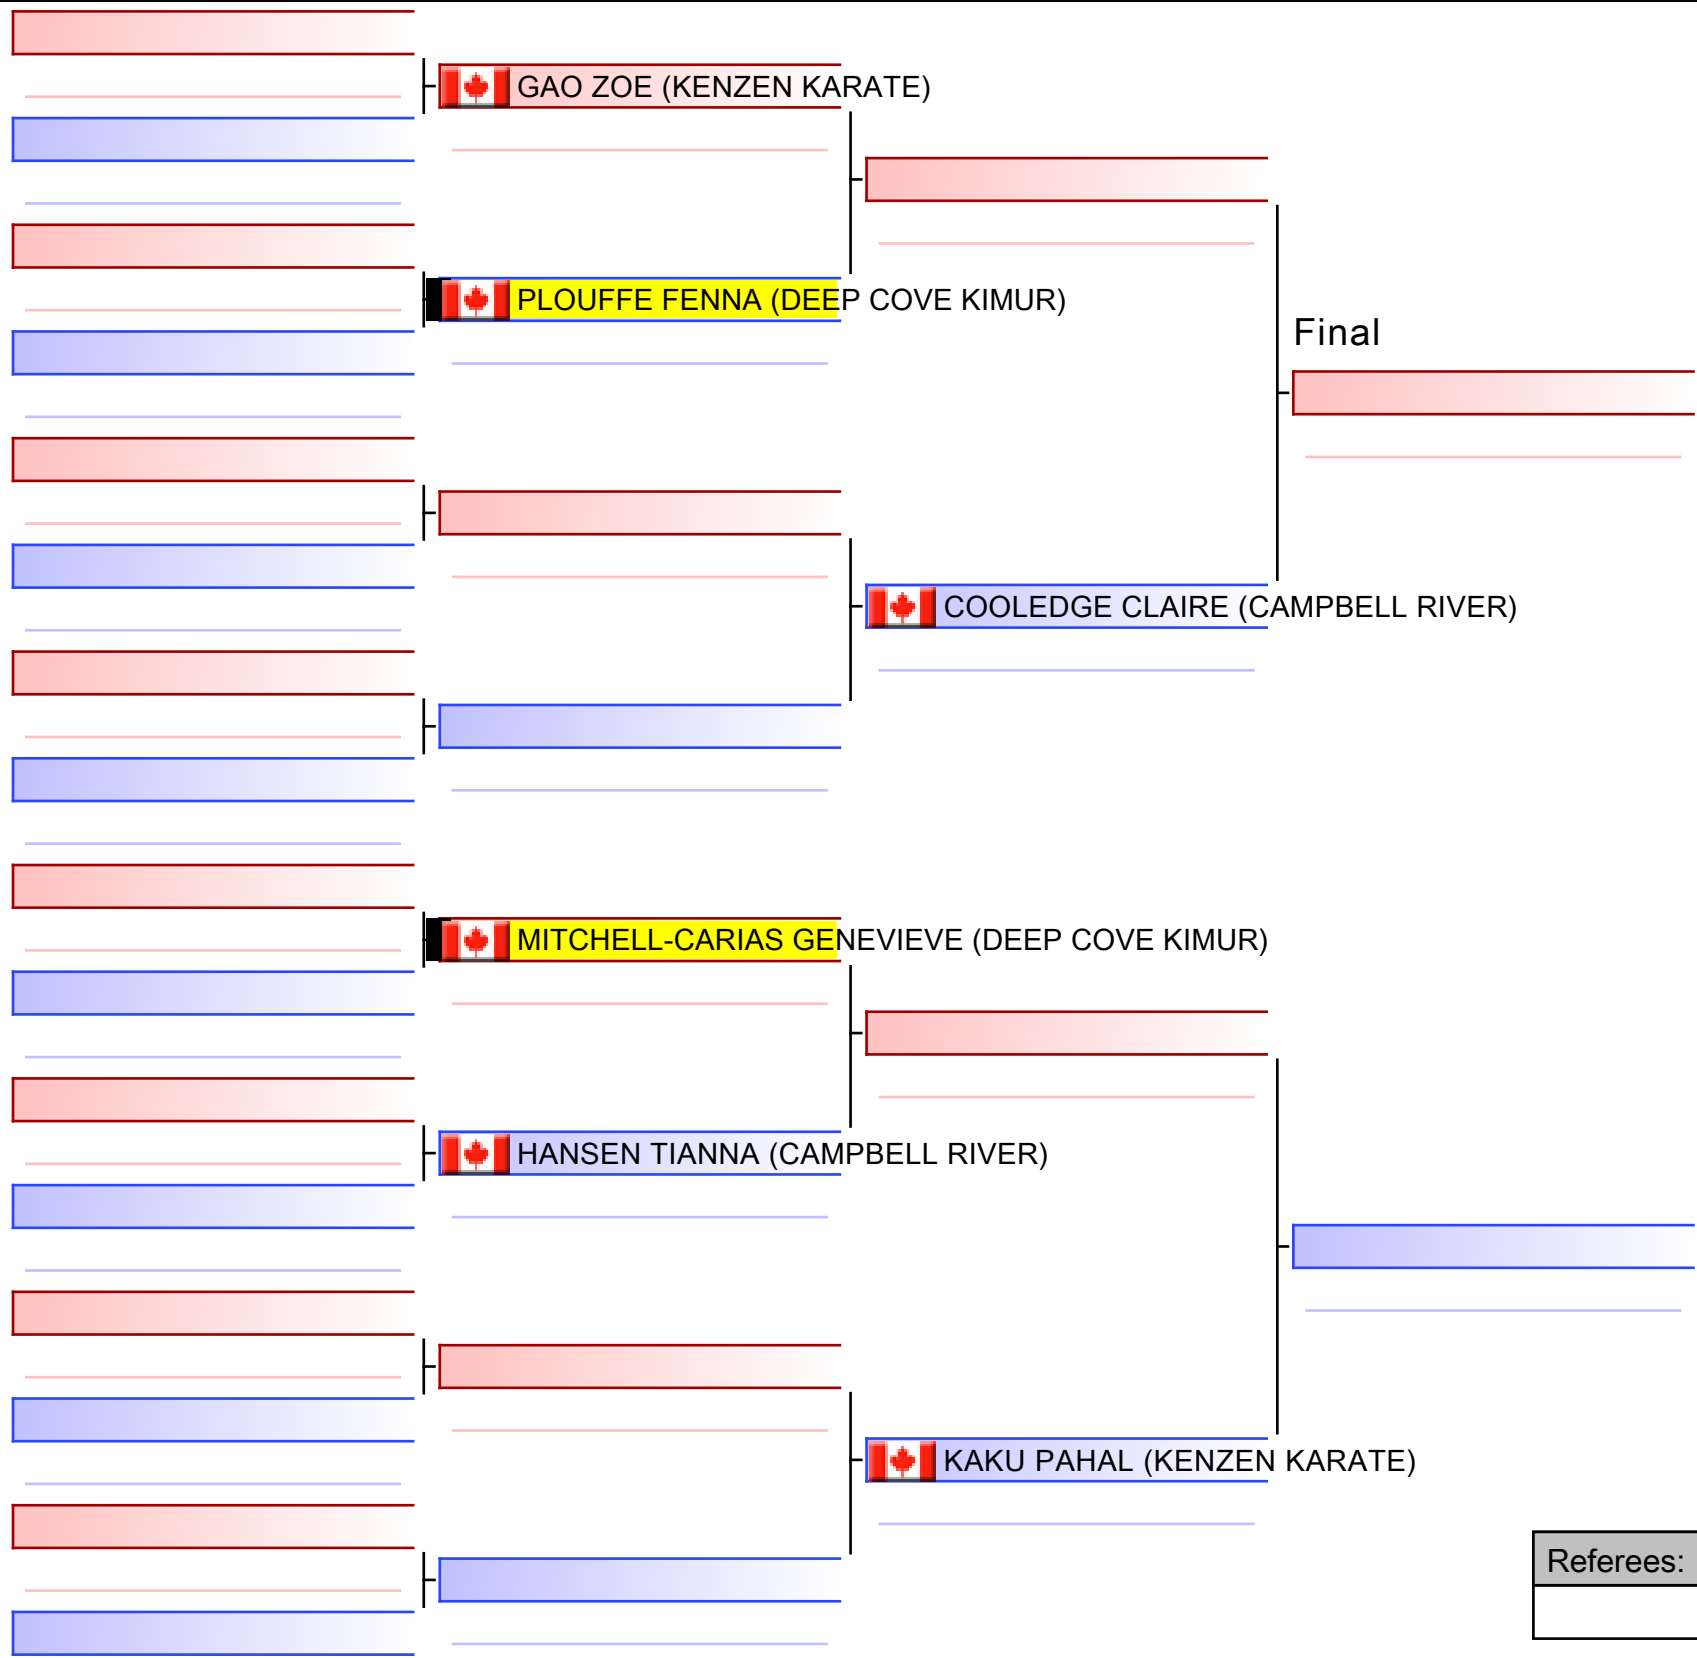

www.sportdata.org

Final

[Original]

Referees: