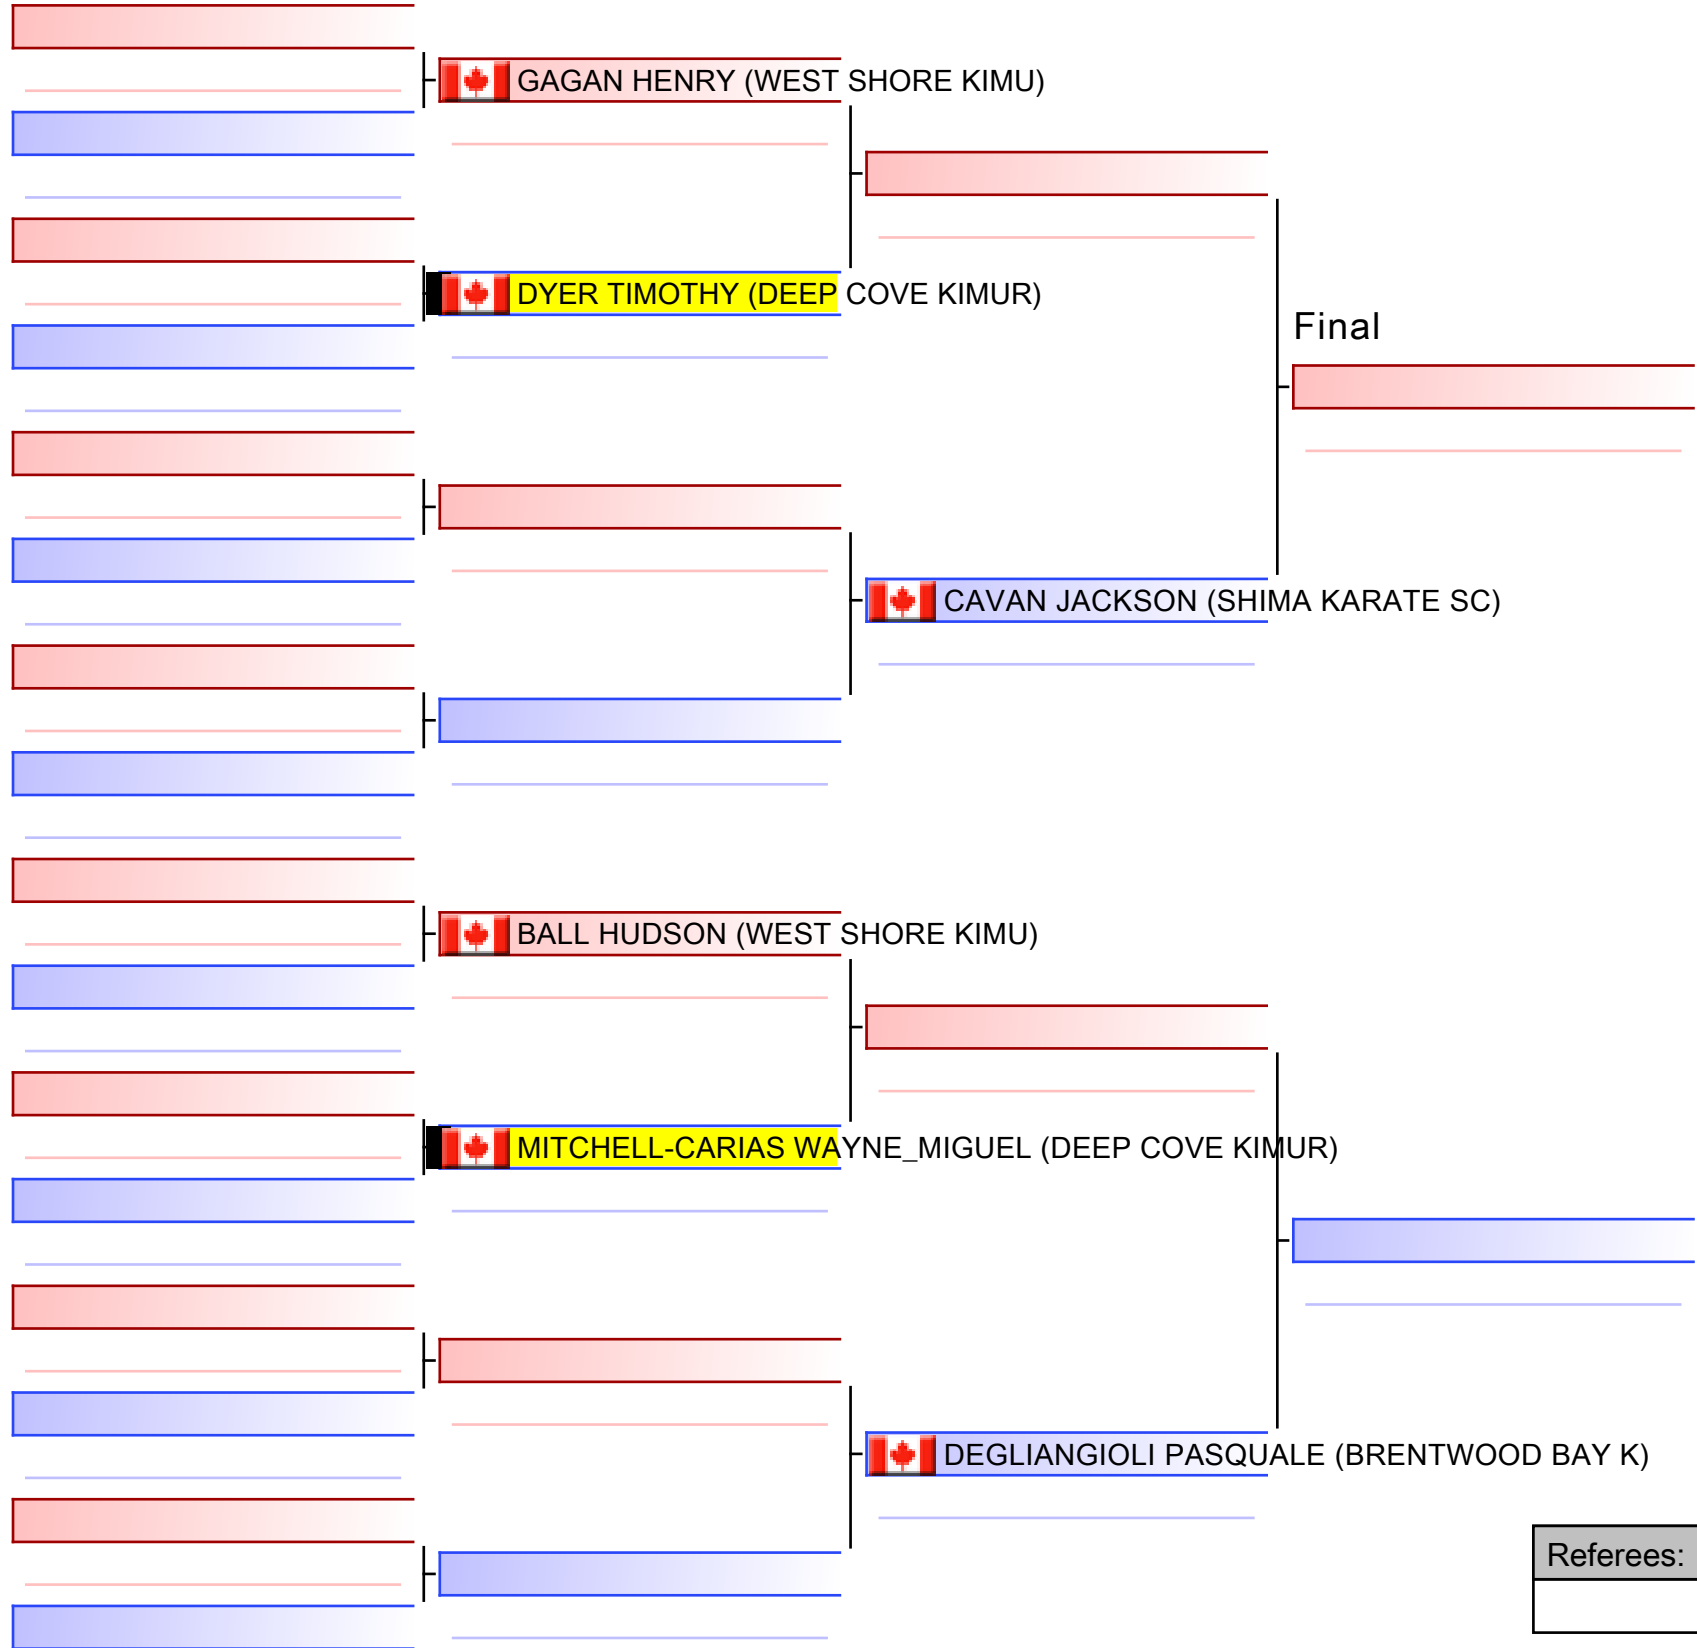

[Original]

Referees: