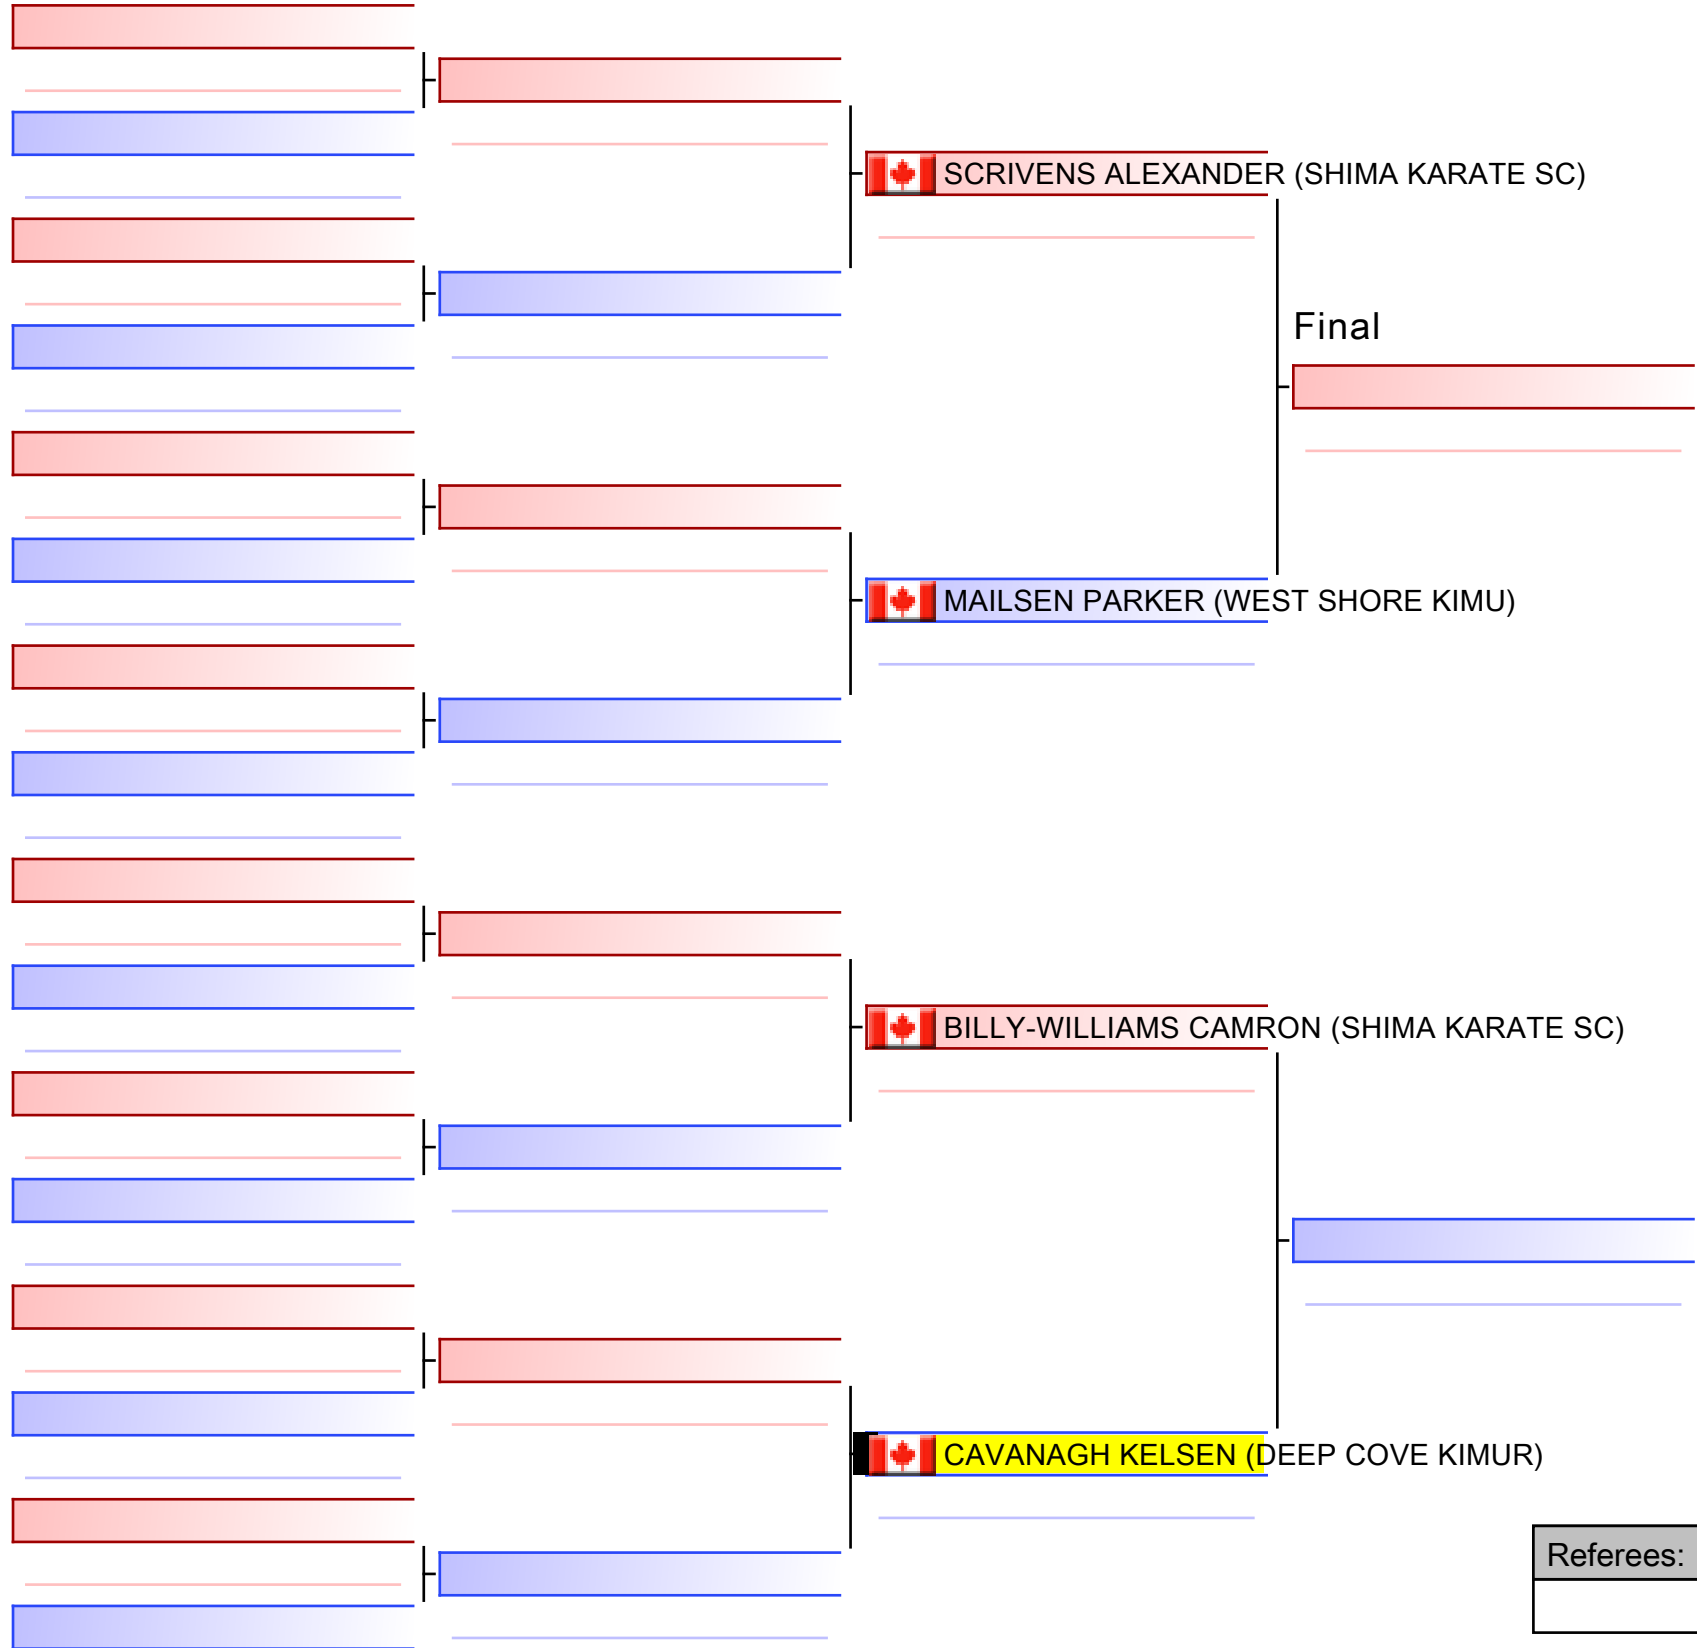

[Original]

Referees: