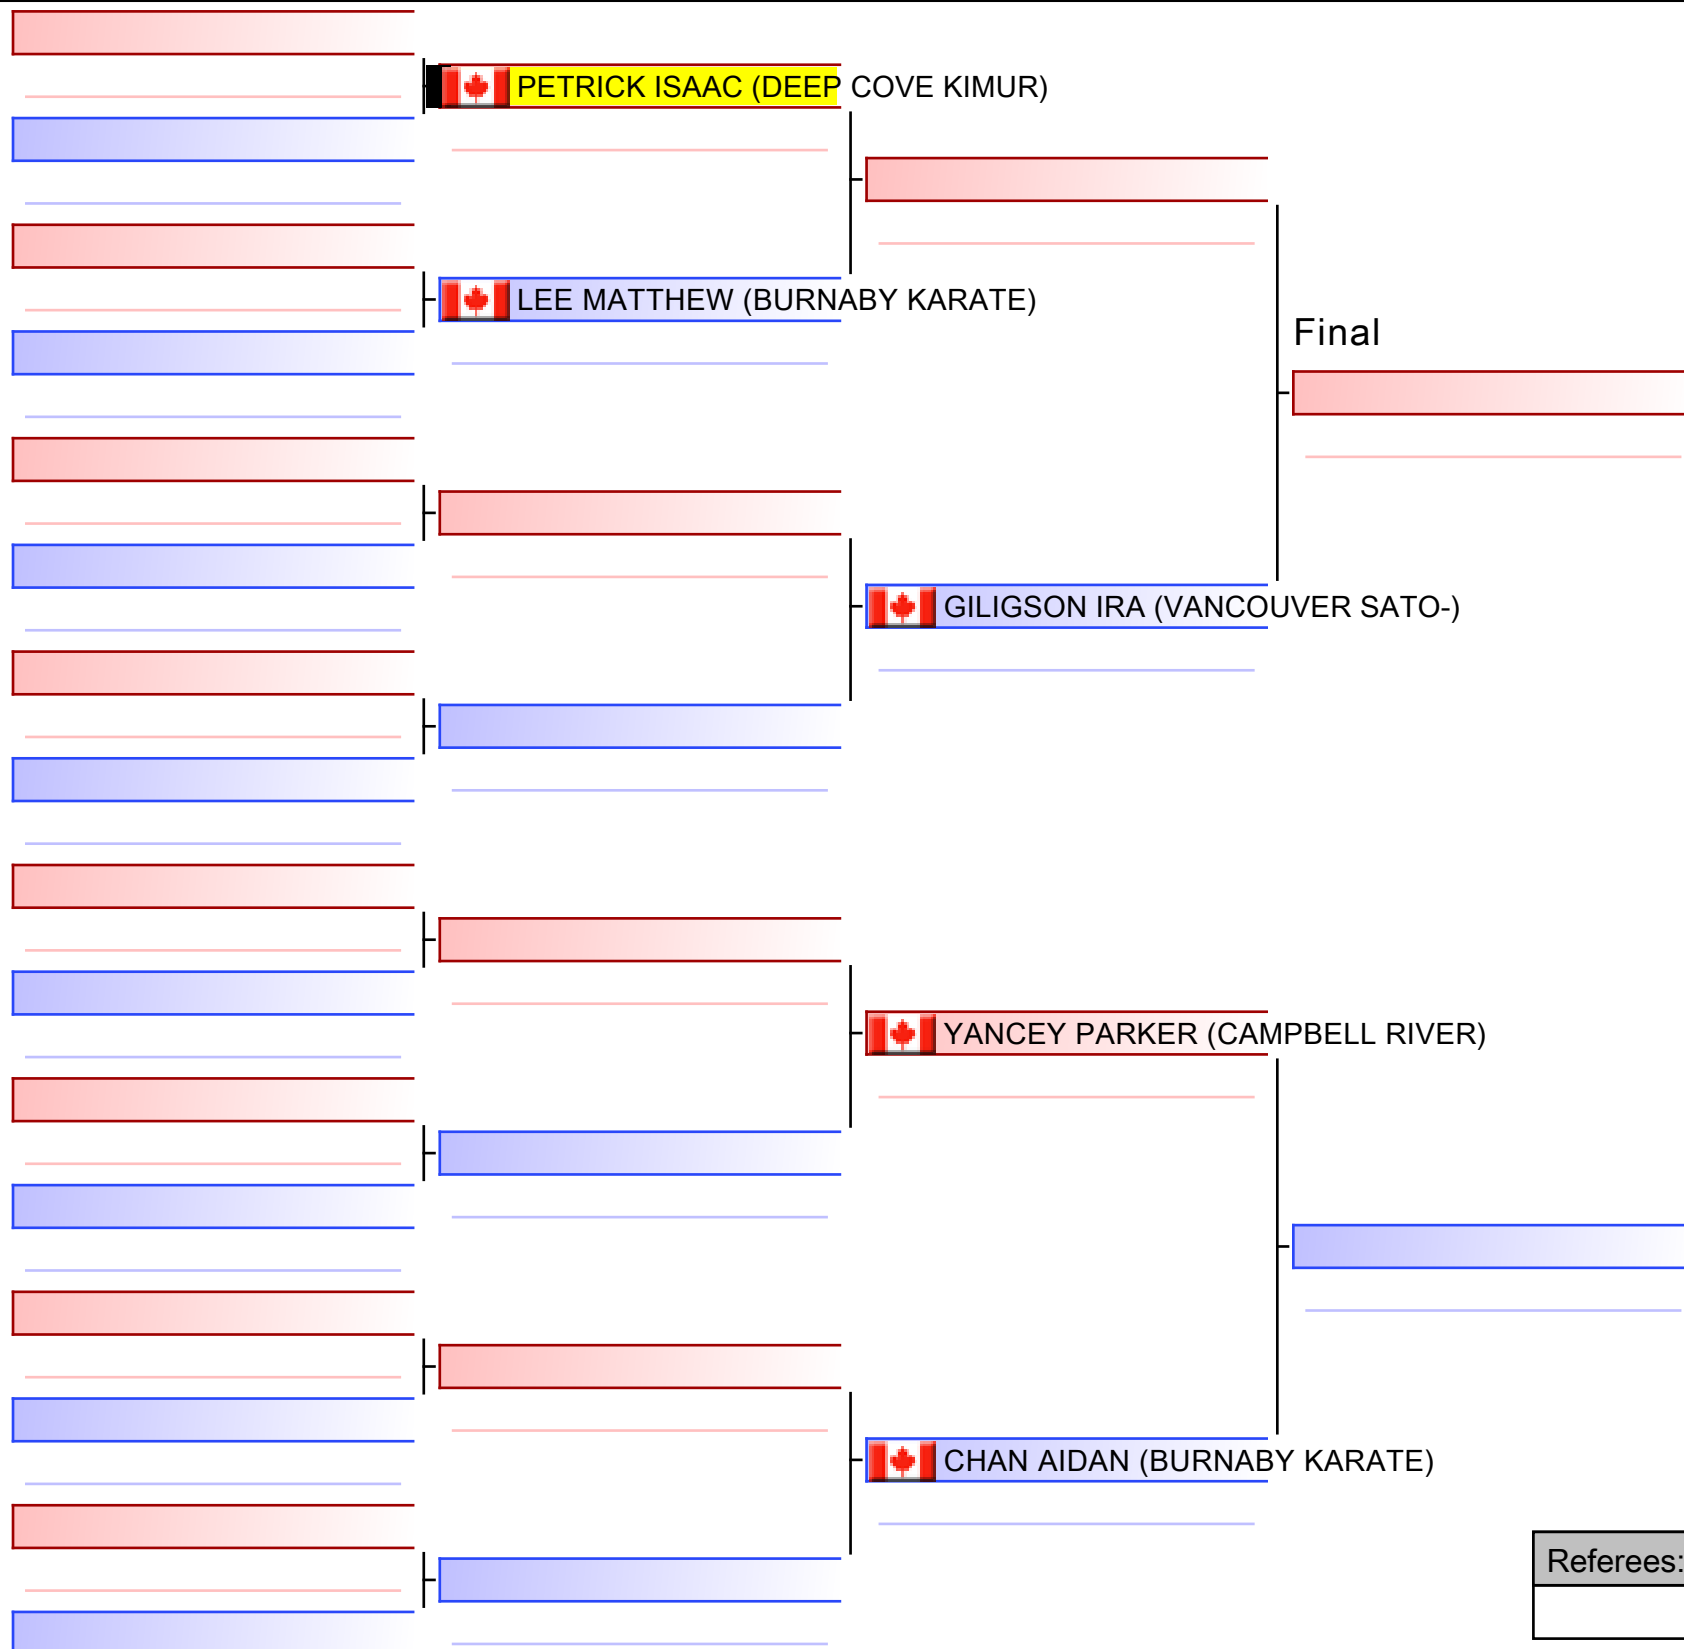

[Original]

Referees: