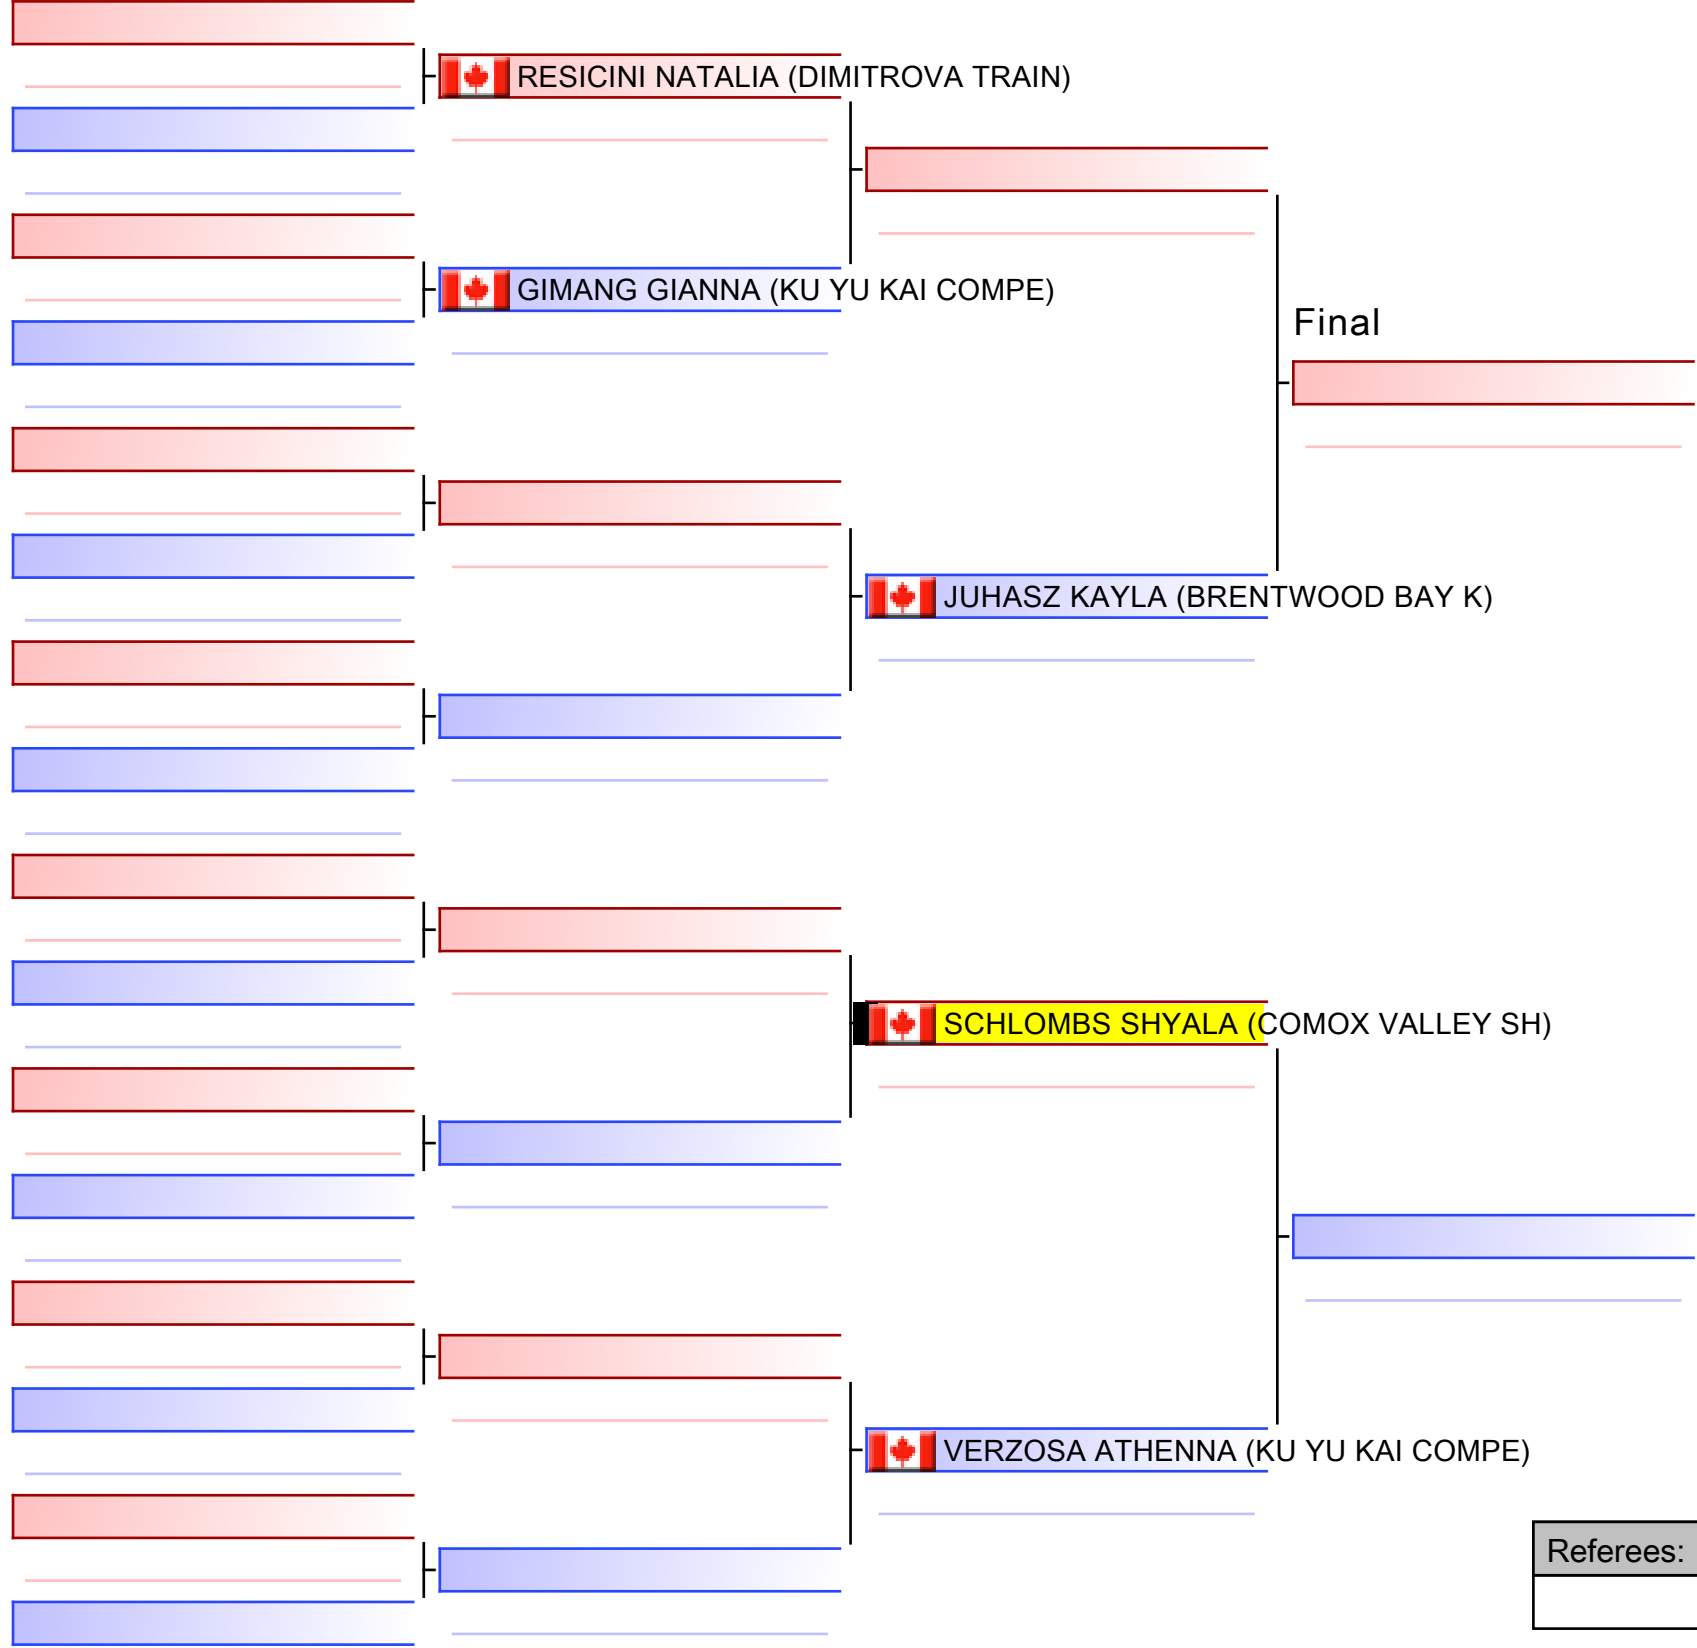

2  NGUYEN LOGAN (CAMPBELL RIVER)

3  RAFFIN GABRIEL (COMOX VALLEY SH)

4  PRIES ERIC (SHIMA KARATE SC)

5  NGUYEN LOGAN (CAMPBELL RIVER)

6  PRIES ERIC (SHIMA KARATE SC)

[Original]

Referees:			

www.sportdata.org