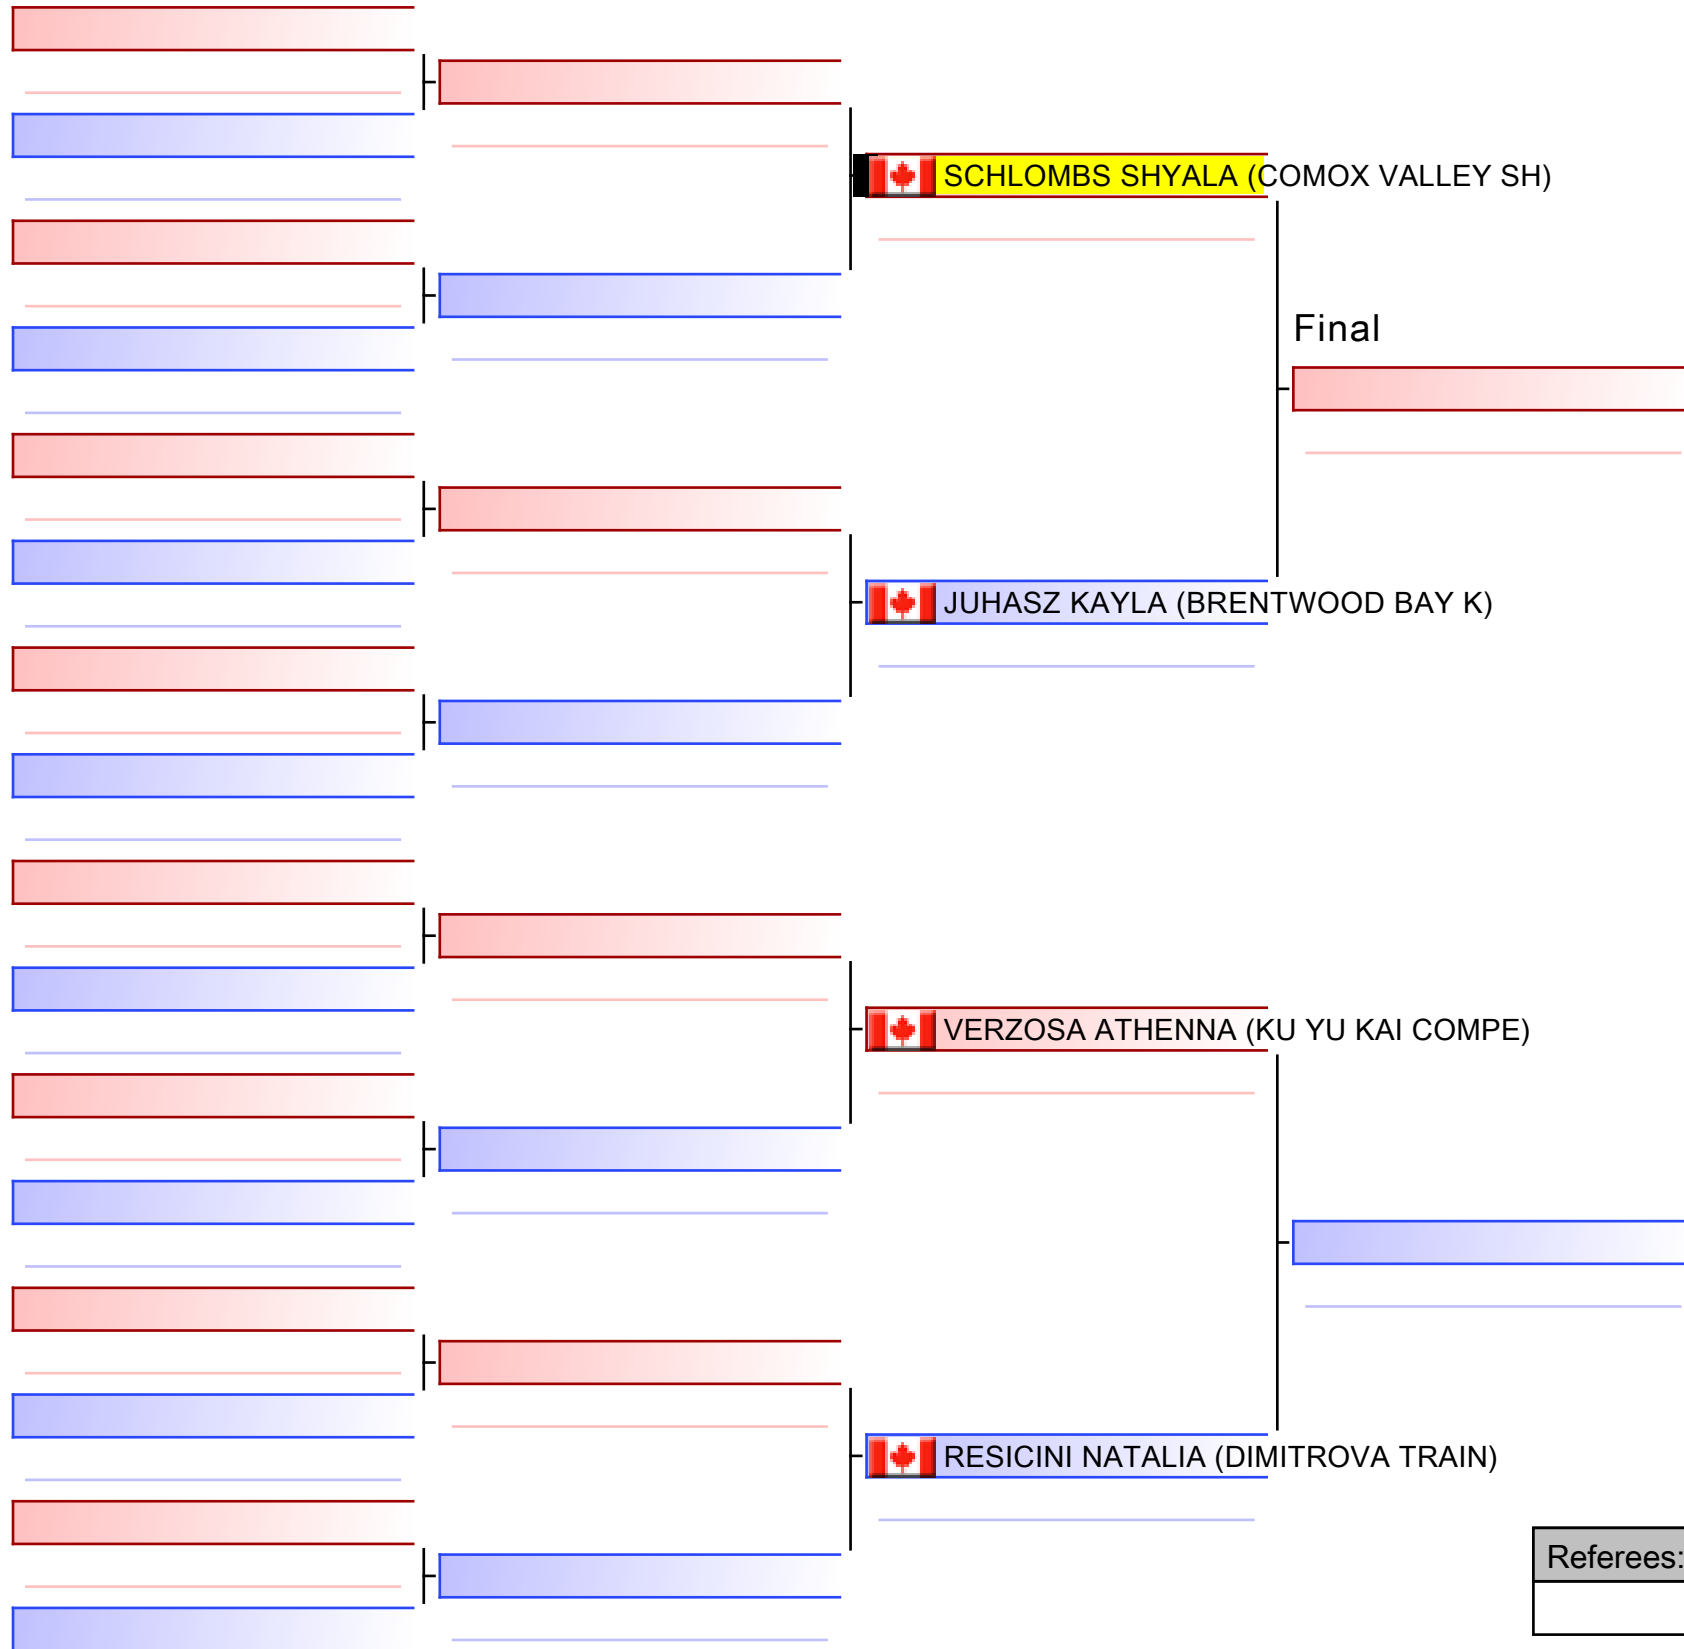

[Original]

Referees:			

Girls 10/11 - Kumite - Group 2 - Novice

3rd Annual Vancouver Island Championship, CAN - COMOX VALLEY SH

Tatami
3 13:23

Pool
1/1

[Original]

Referees:			