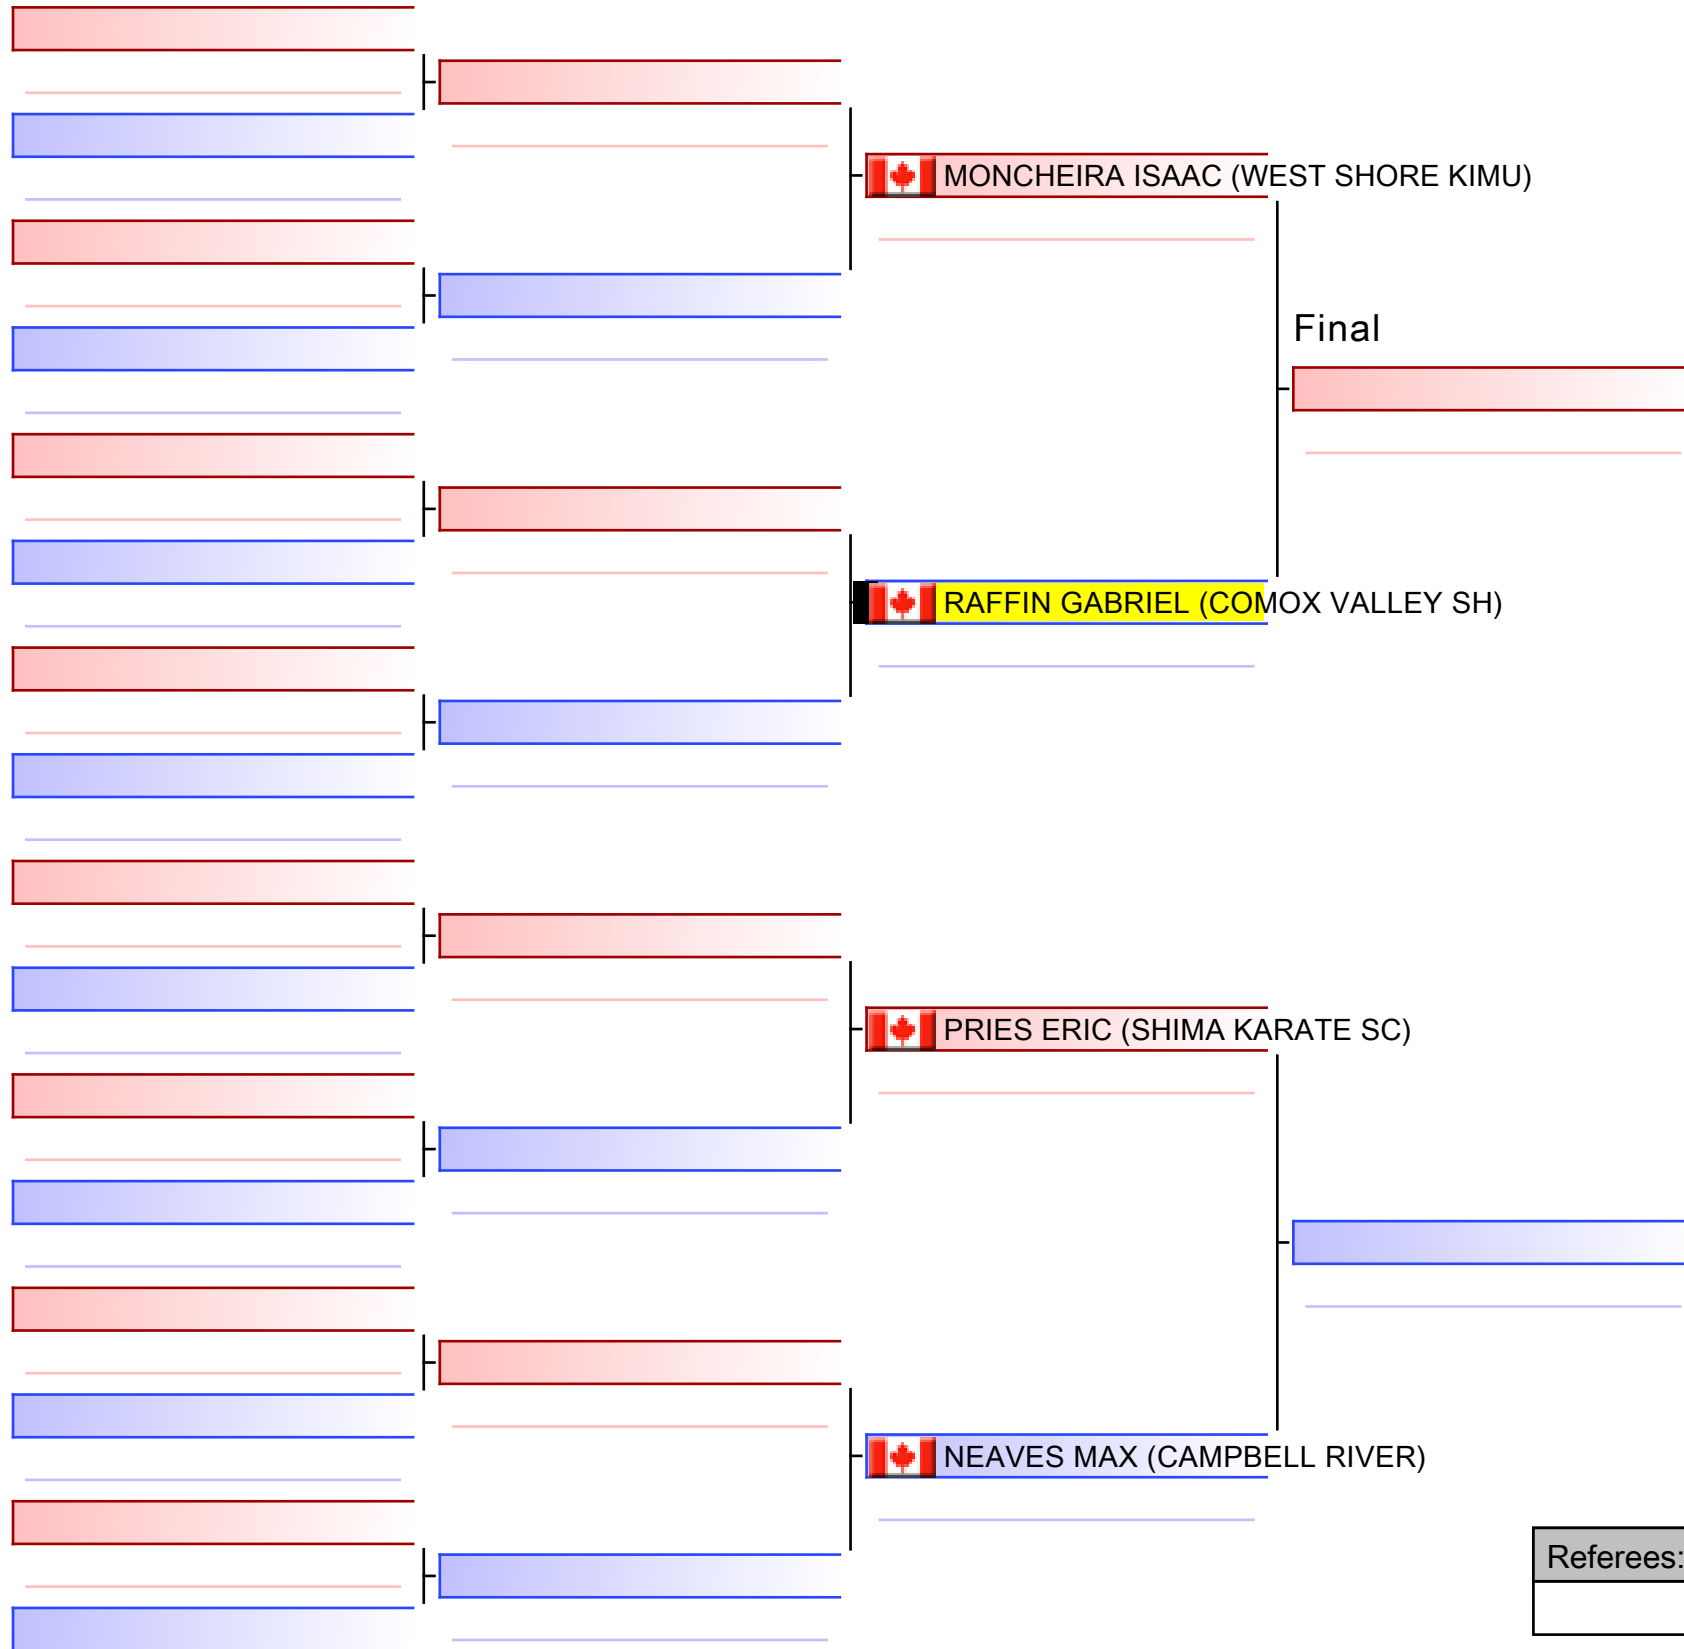

Boys 8/9 - Kata - Group 3 - Novice

3rd Annual Vancouver Island Championship, CAN - COMOX VALLEY SH

Tatami
3 10:08

Pool
1/1

[Original]

Referees: