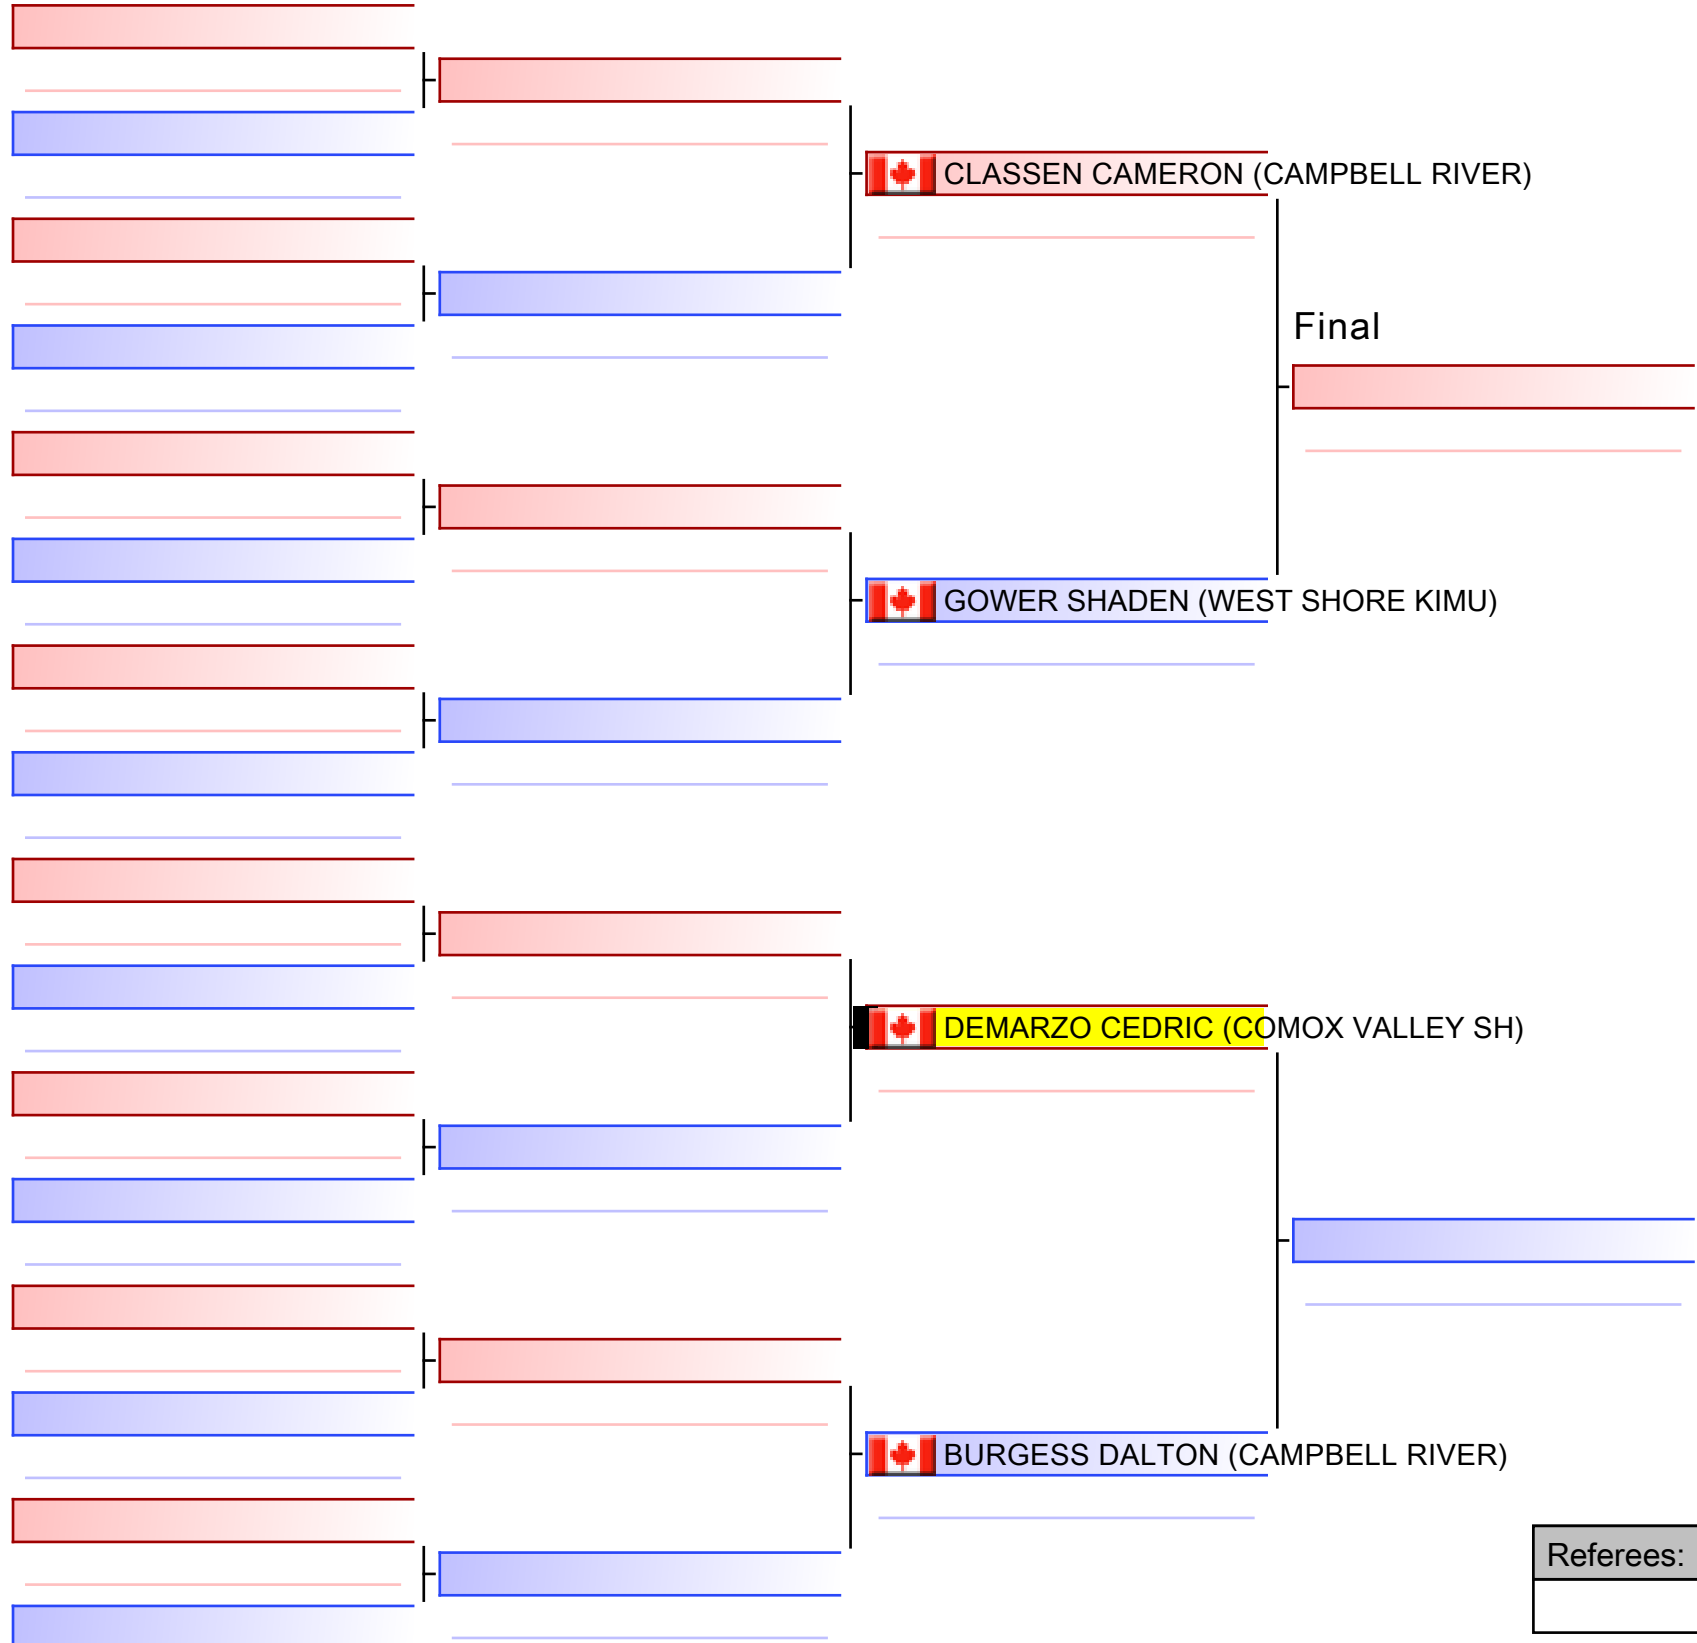

[Original]

Referees:			

Boys 8/9 - Kata - Group 1 - Novice

3rd Annual Vancouver Island Championship, CAN - COMOX VALLEY SH

Tatami
3 09:46

Pool
1/1

www.sportdata.org

[Original]