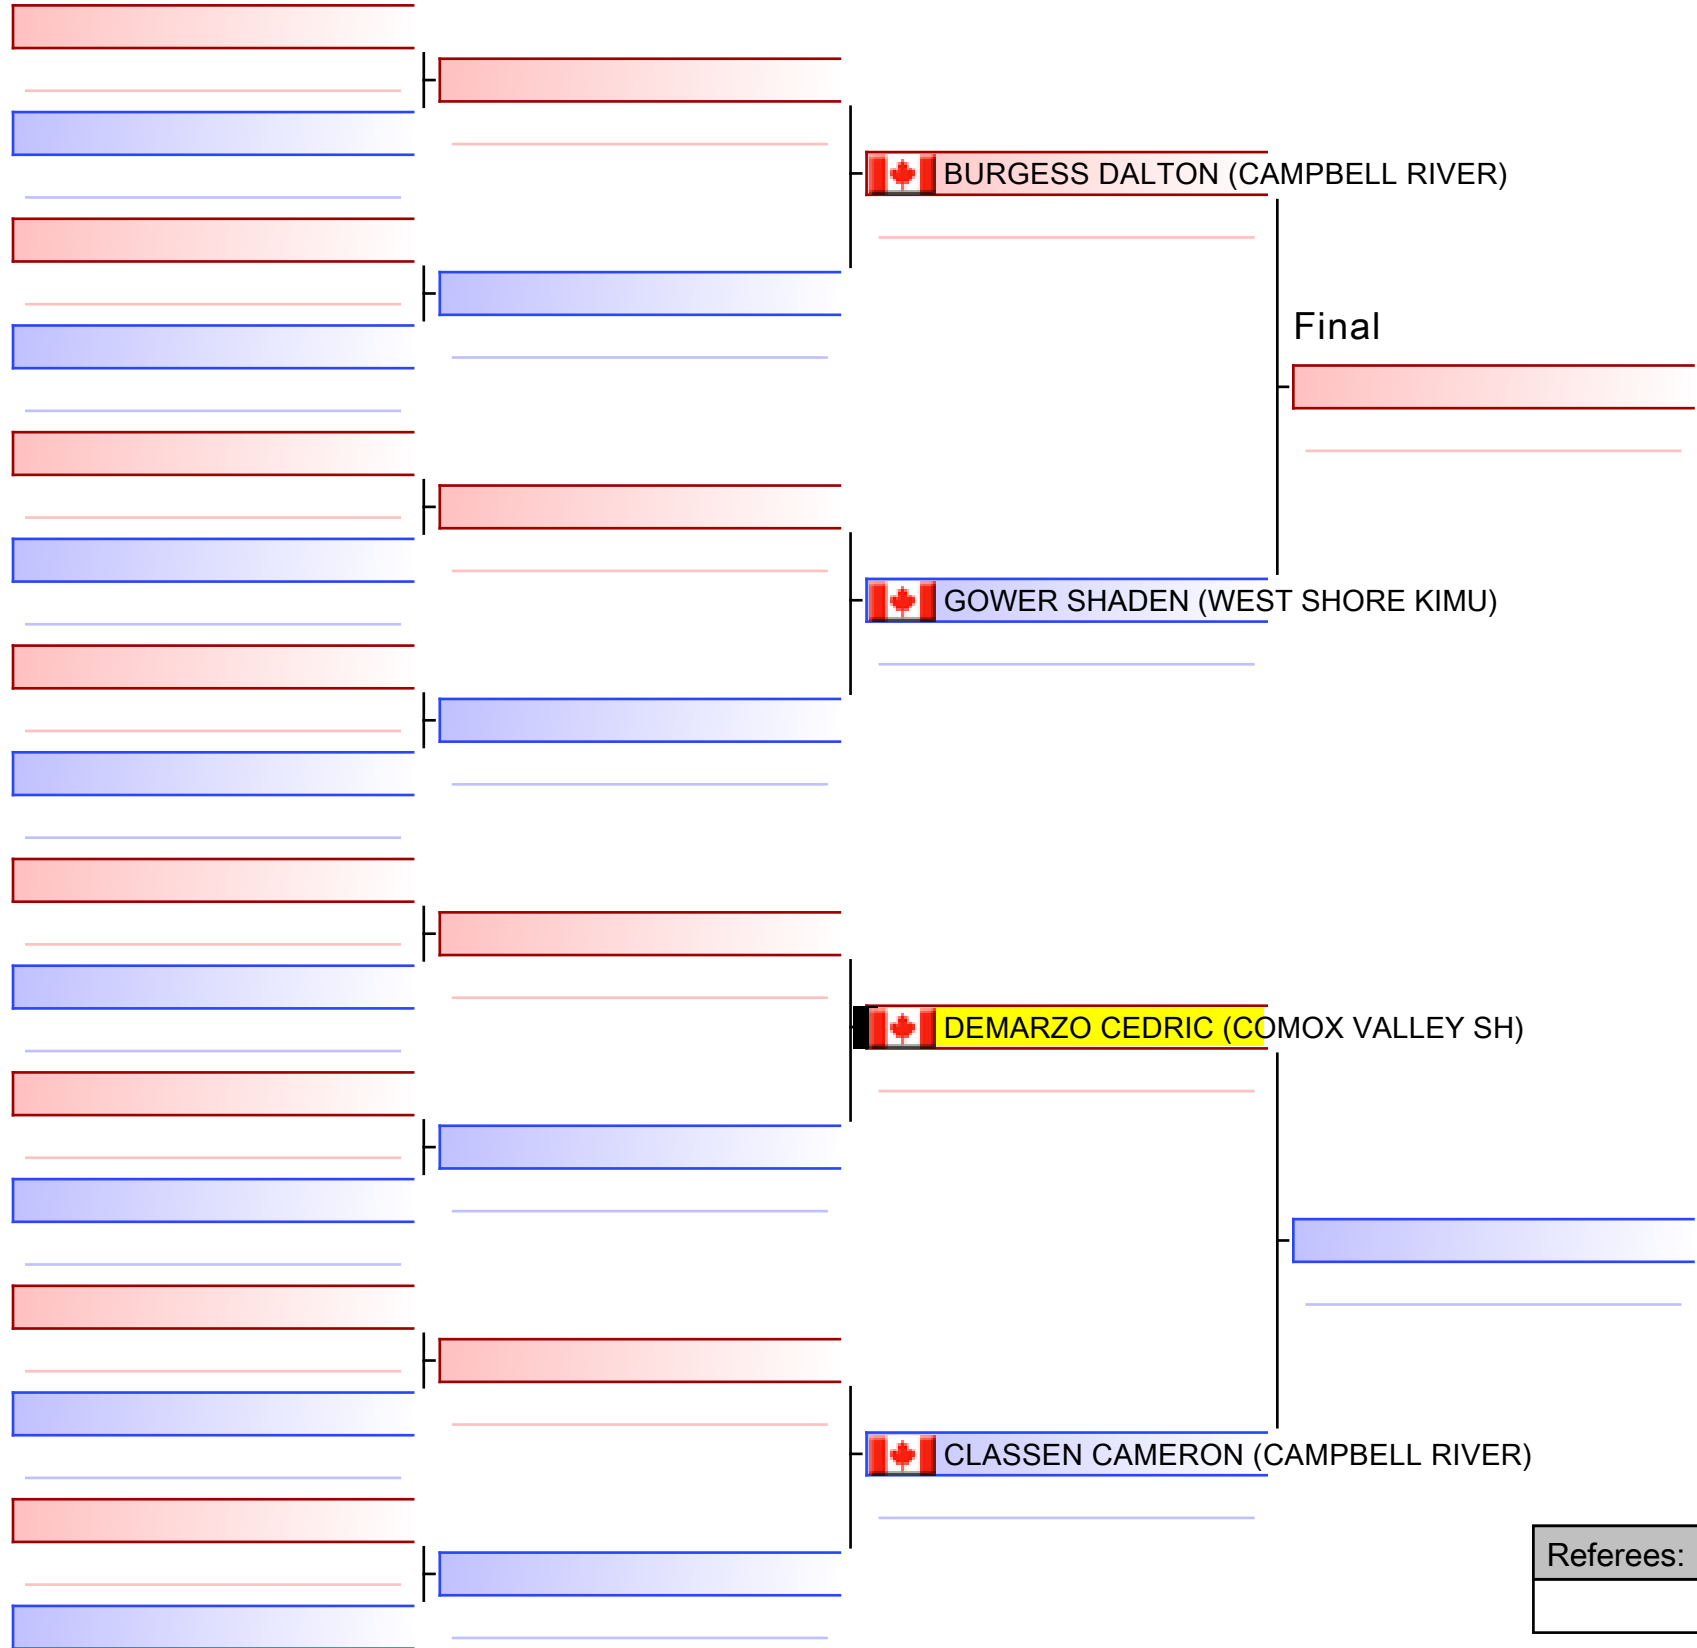

Boys 8/9 - Kata - Group 3 - Novice

3rd Annual Vancouver Island Championship, CAN - COMOX VALLEY SH

Tatami
3 10:08

Pool
1/1

[Original]

Referees:			

[Original]

Referees:			