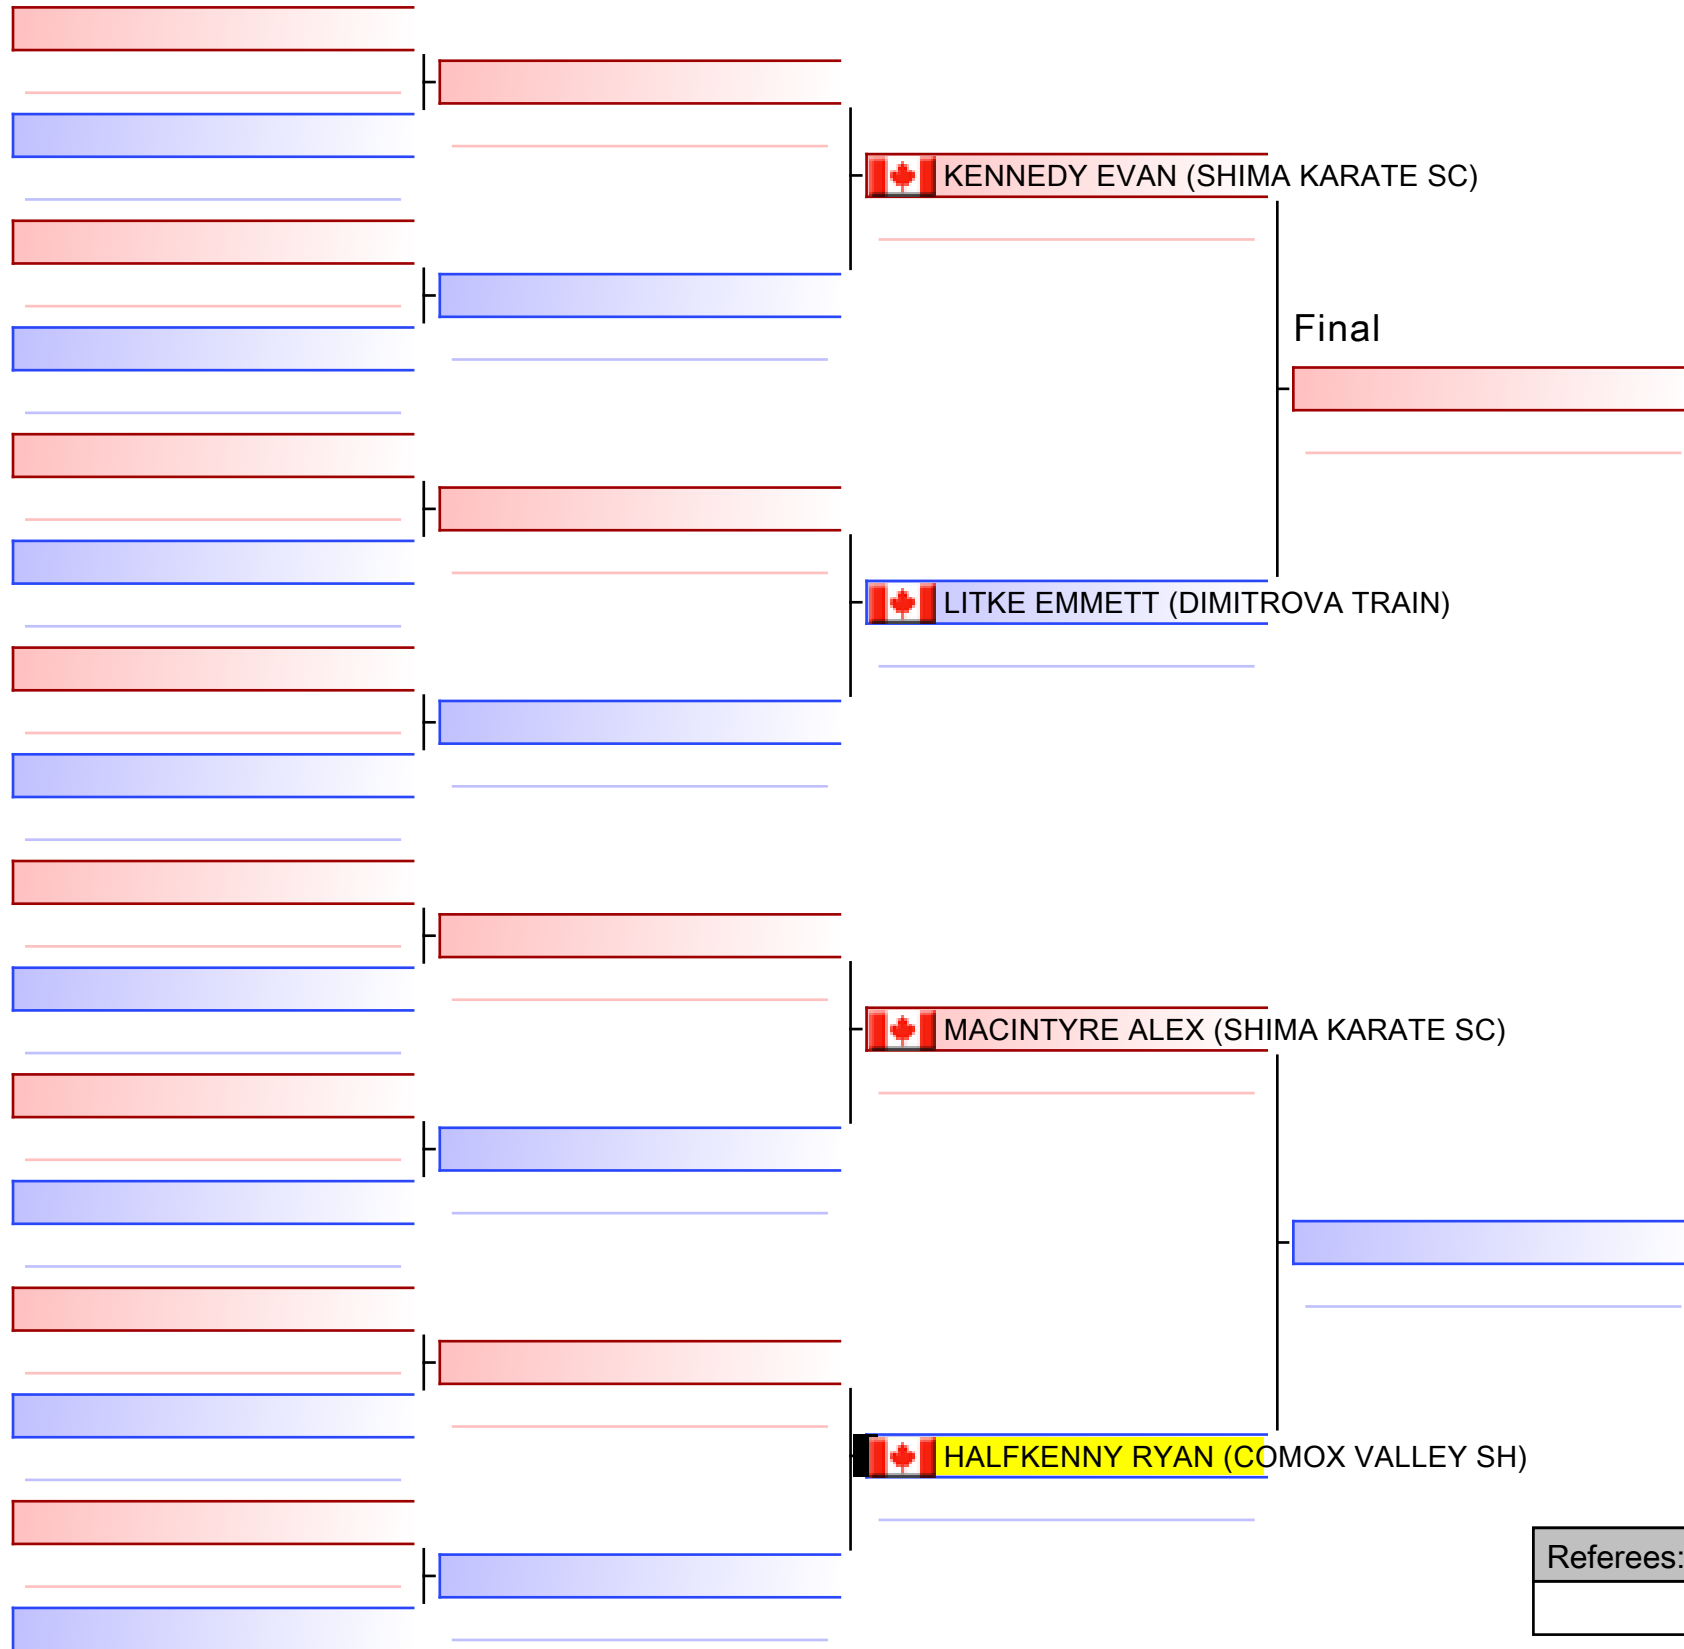

--

Referees:			

Boys 8/9 - Kata - Group 2 - Novice

3rd Annual Vancouver Island Championship, CAN - COMOX VALLEY SH

Tatami
3 09:57

Pool
1/1

[Original]

Referees:			