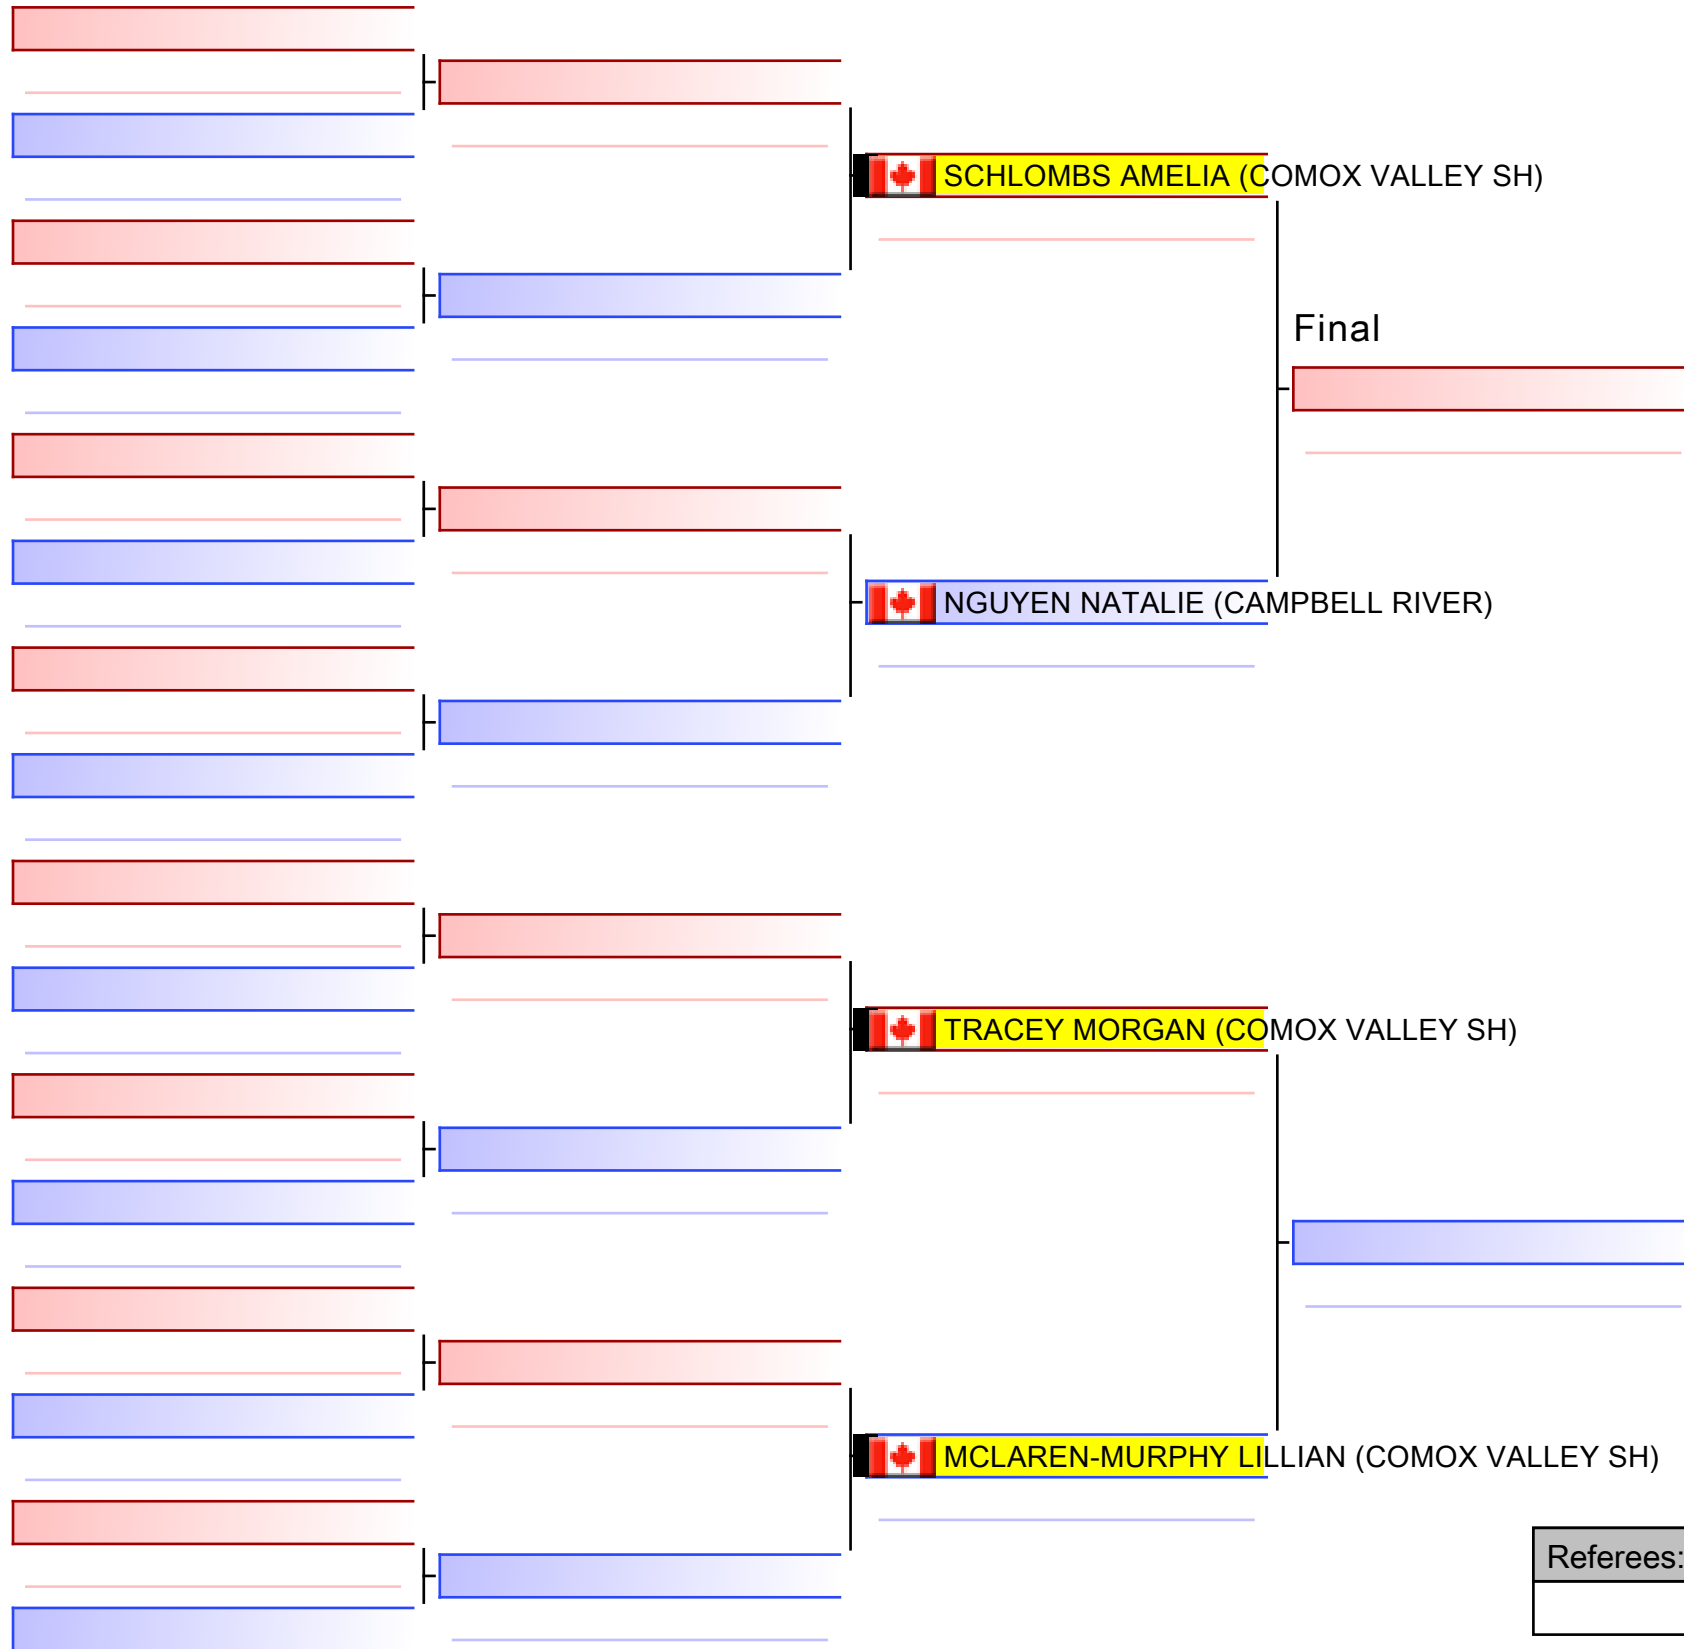

Girls 8/9 - Kata - Group 1 - Novice

3rd Annual Vancouver Island Championship, CAN - COMOX VALLEY SH

Tatami
1 09:59

Pool
1/1

[Original]

Referees: