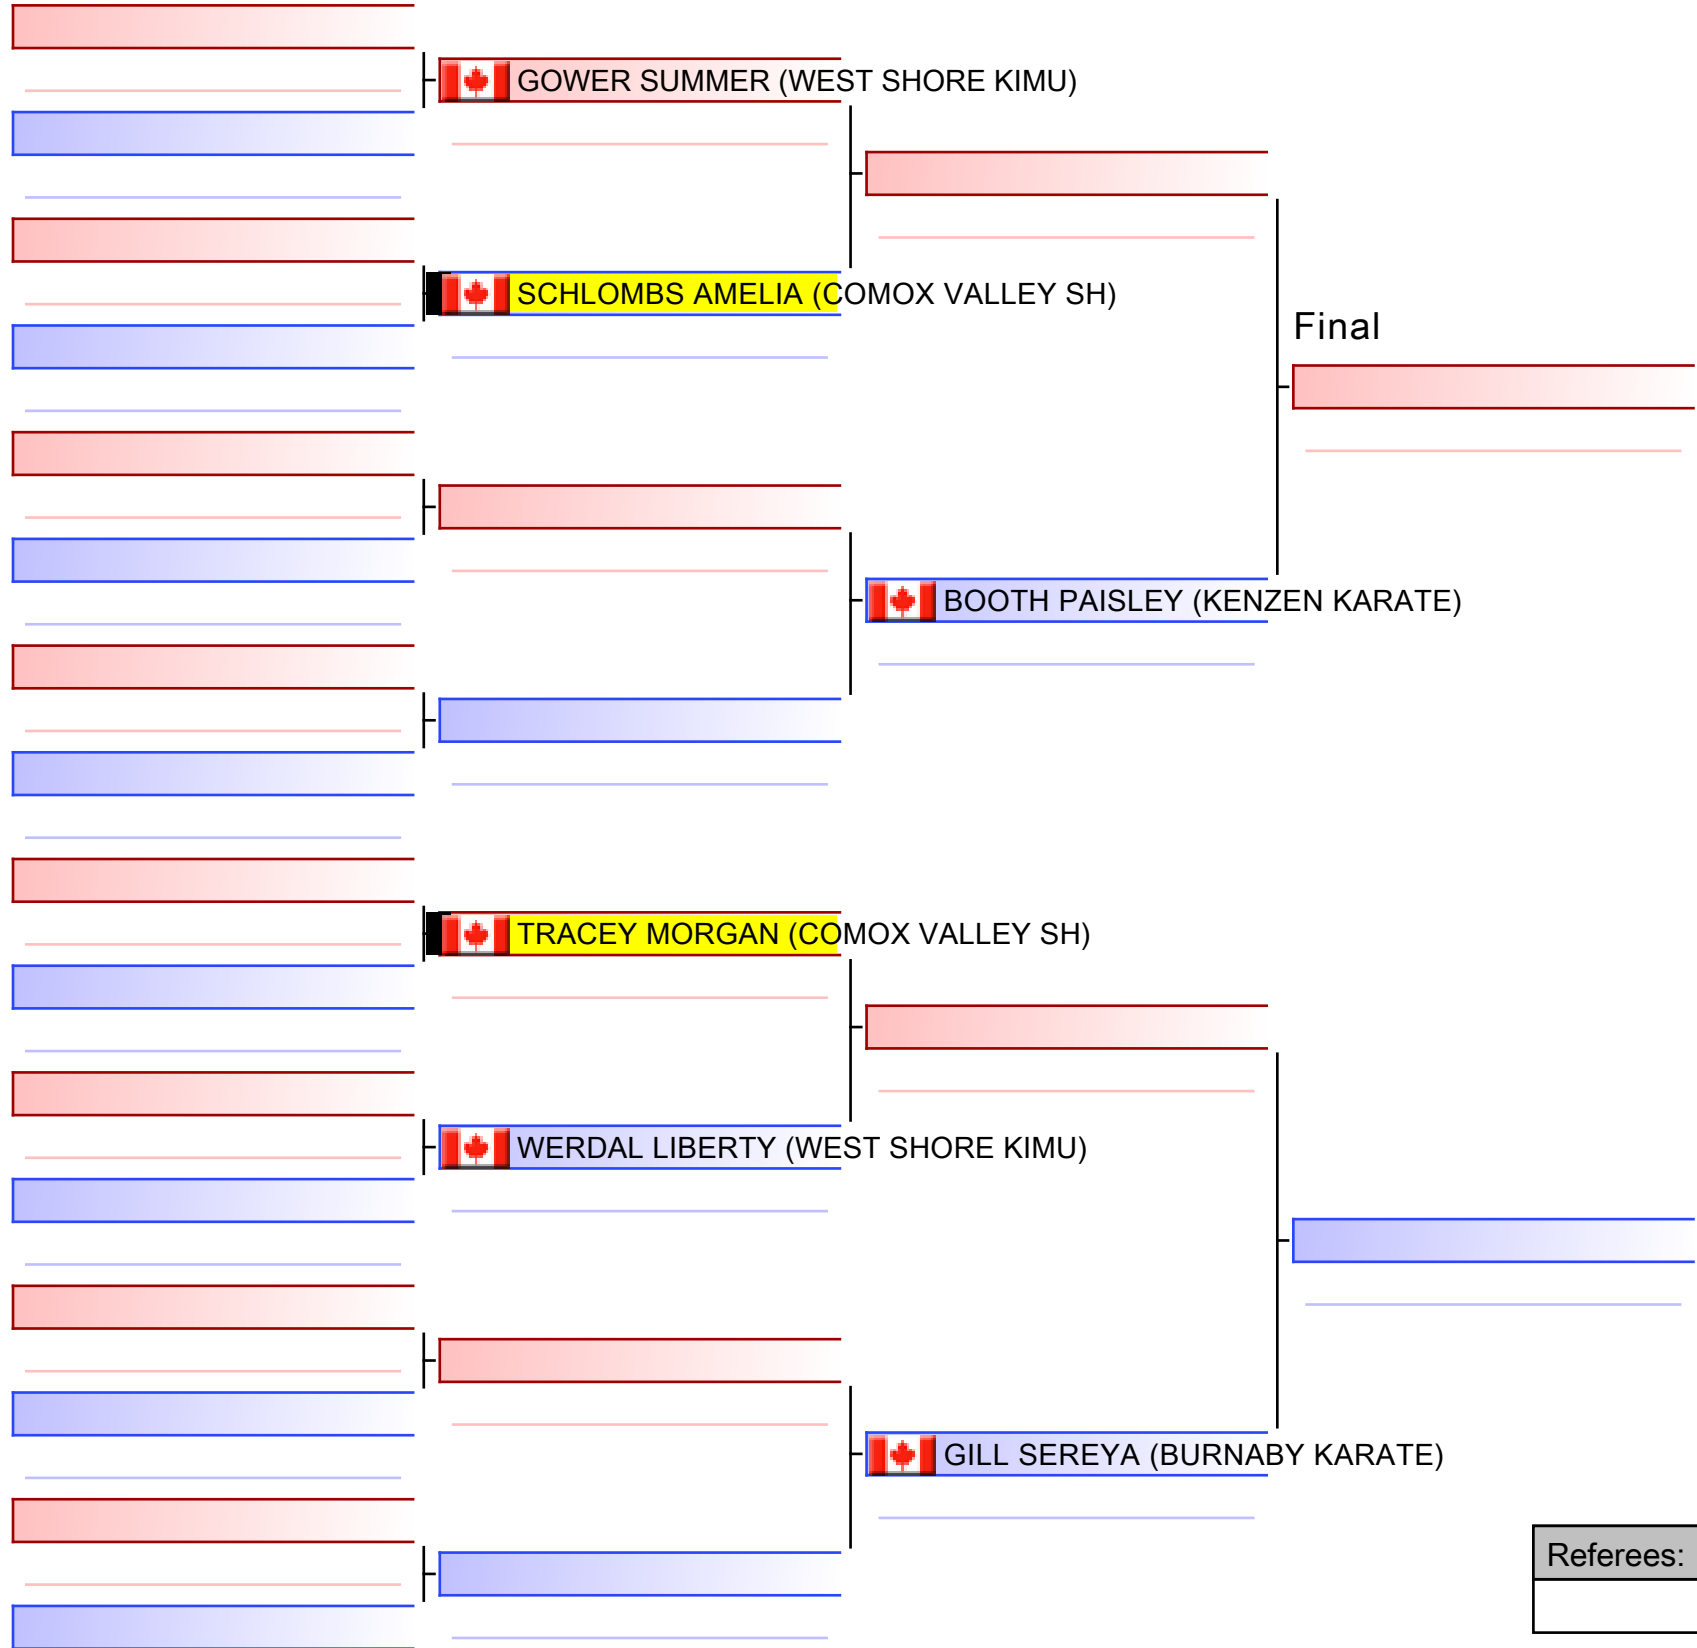

3rd Annual Vancouver Island Championship, CAN - COMOX VALLEY SH

Tatami
1 09:59

Pool
1/1

[Original]

Referees:			

[Original]

Referees:			