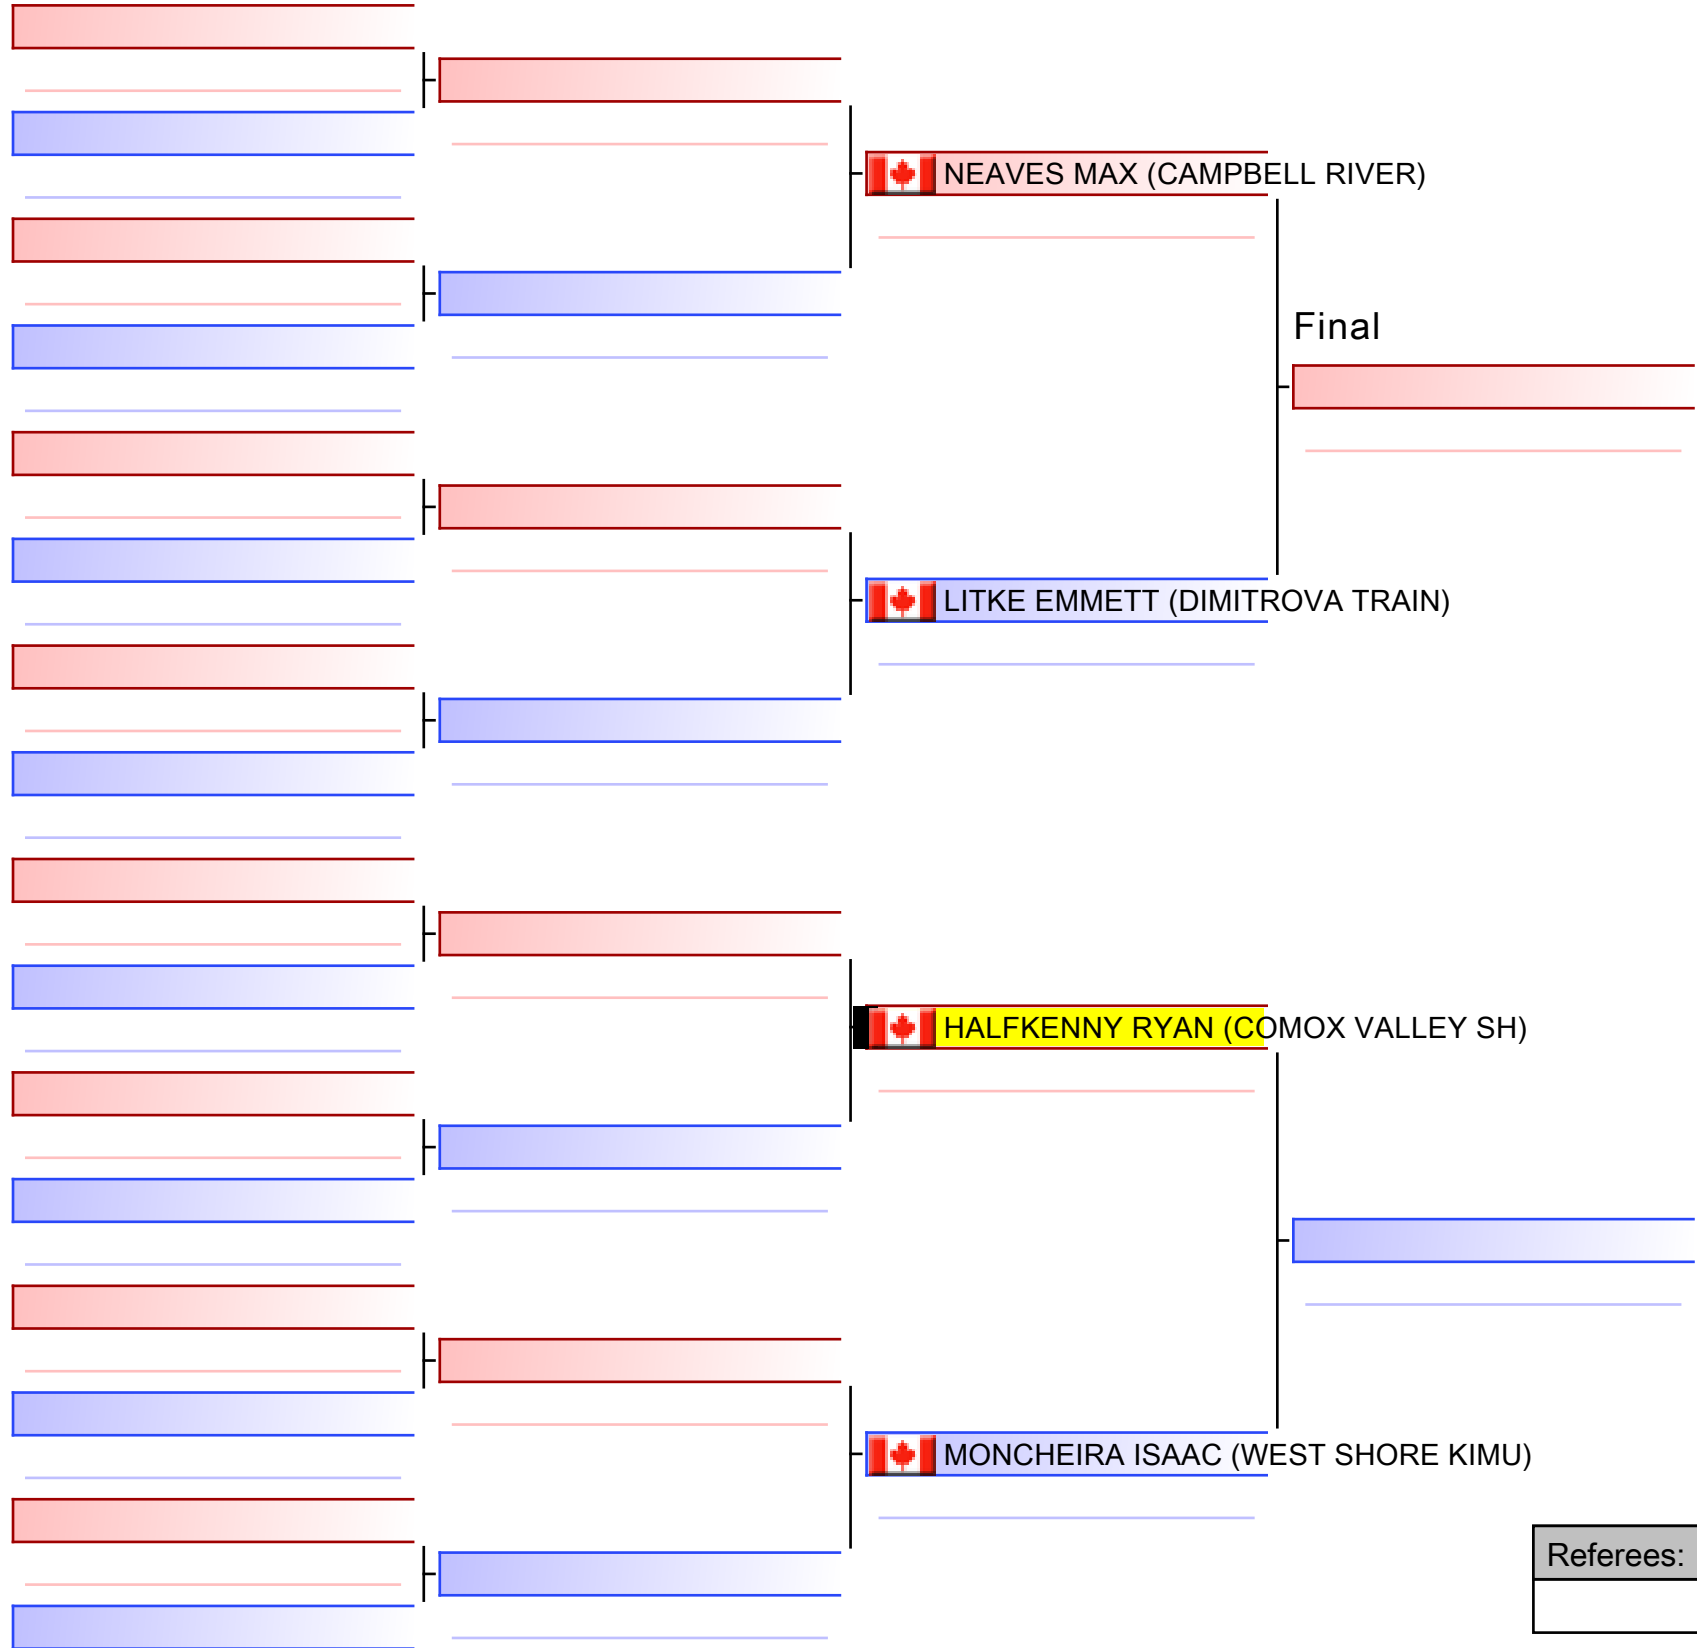

Boys 8/9 - Kata - Group 3 - Novice

3rd Annual Vancouver Island Championship, CAN - COMOX VALLEY SH

Tatami
3 10:08

Pool
1/1

[Original]

Referees:			

[Original]

Referees:			