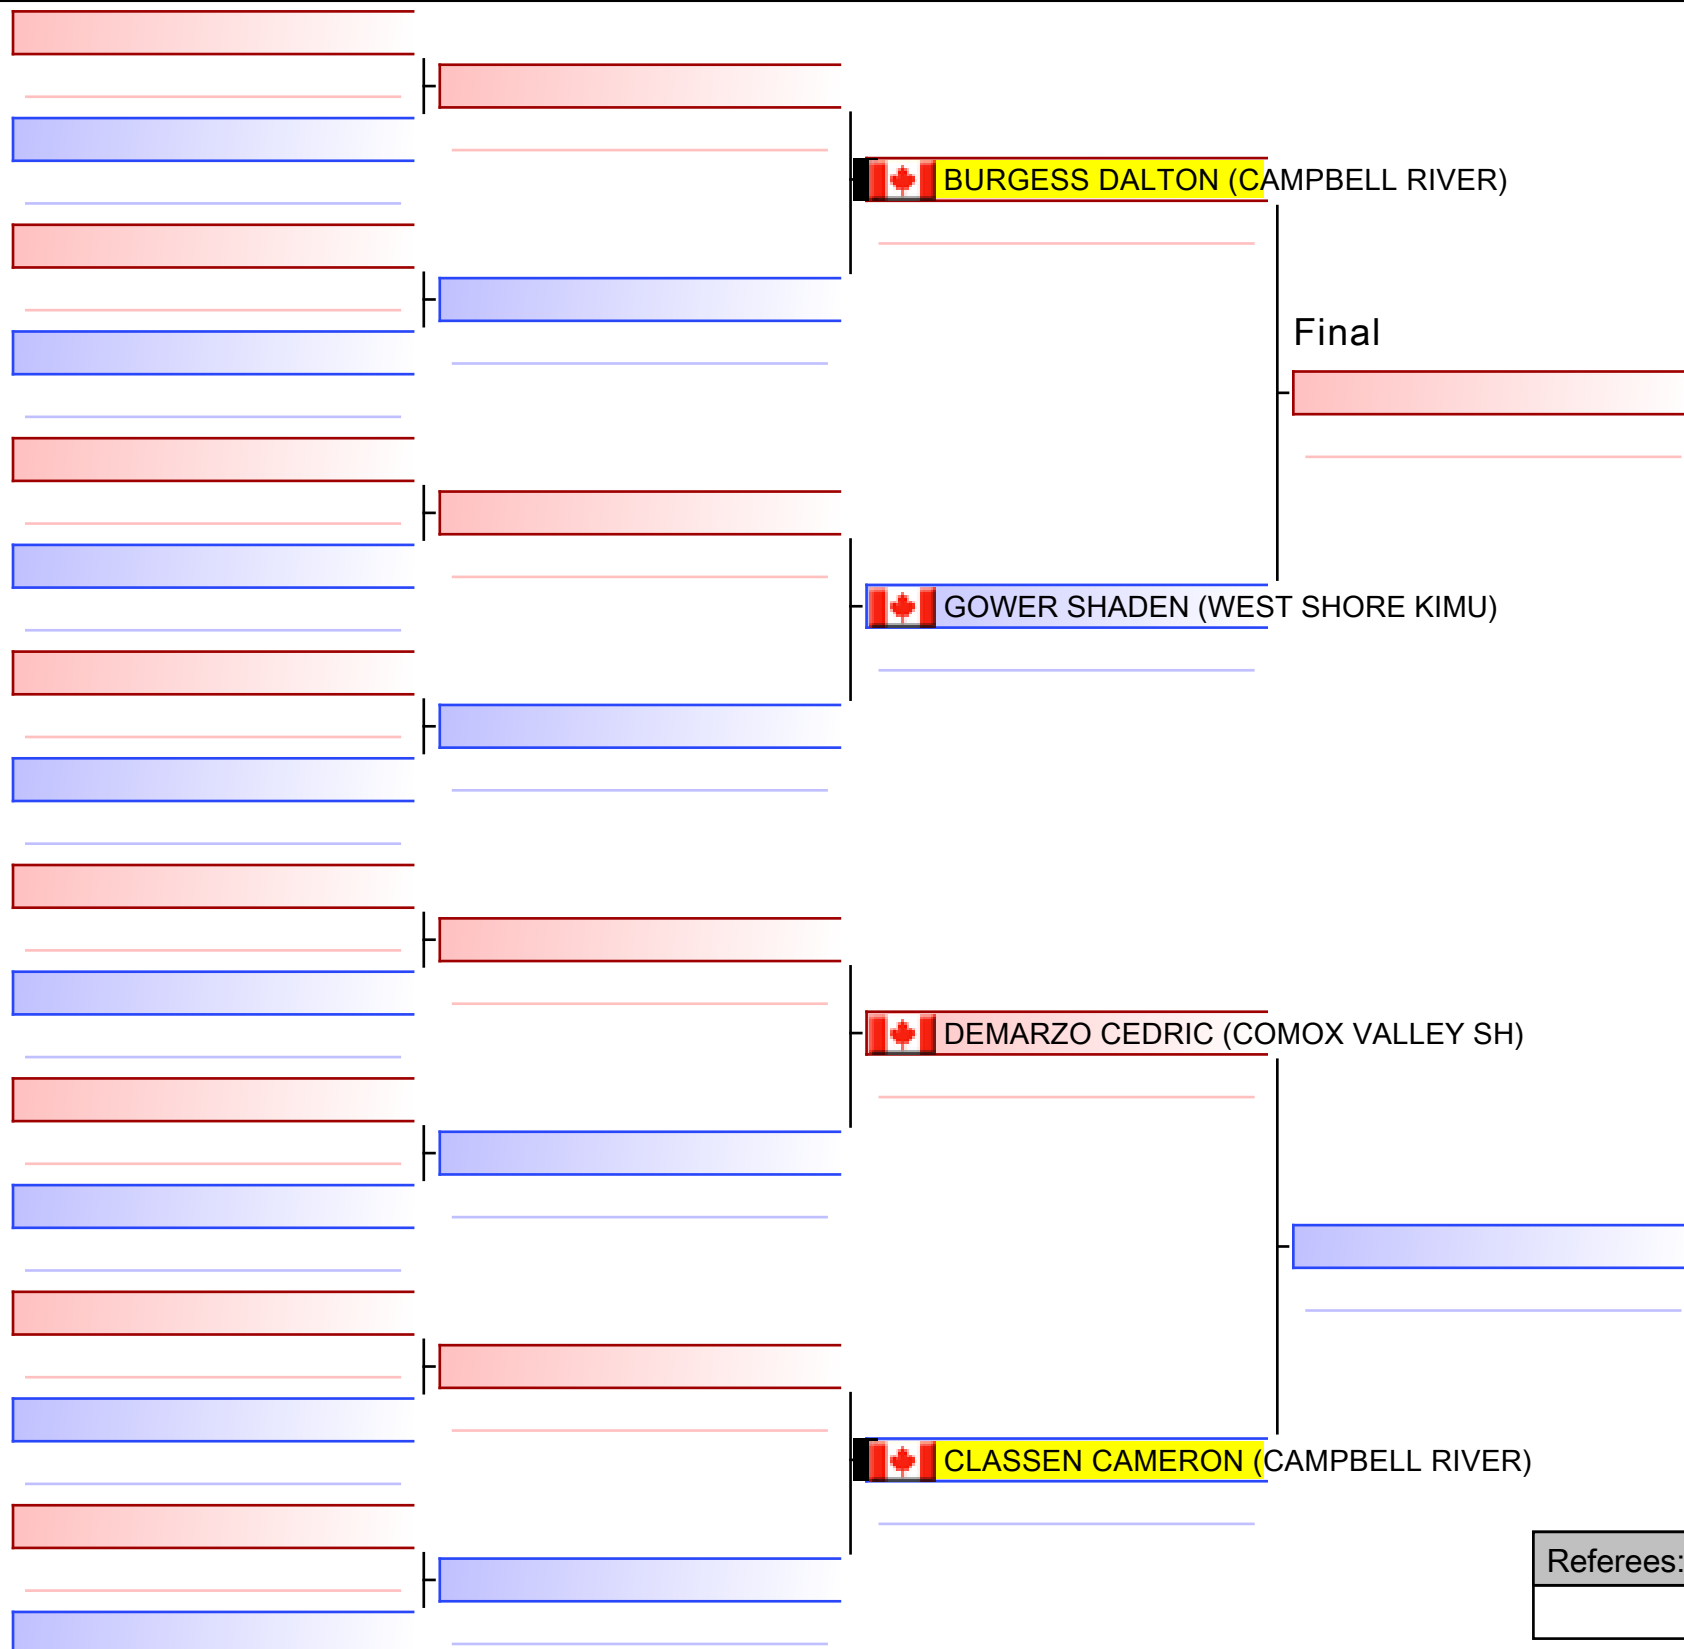

[Original]

Referees: