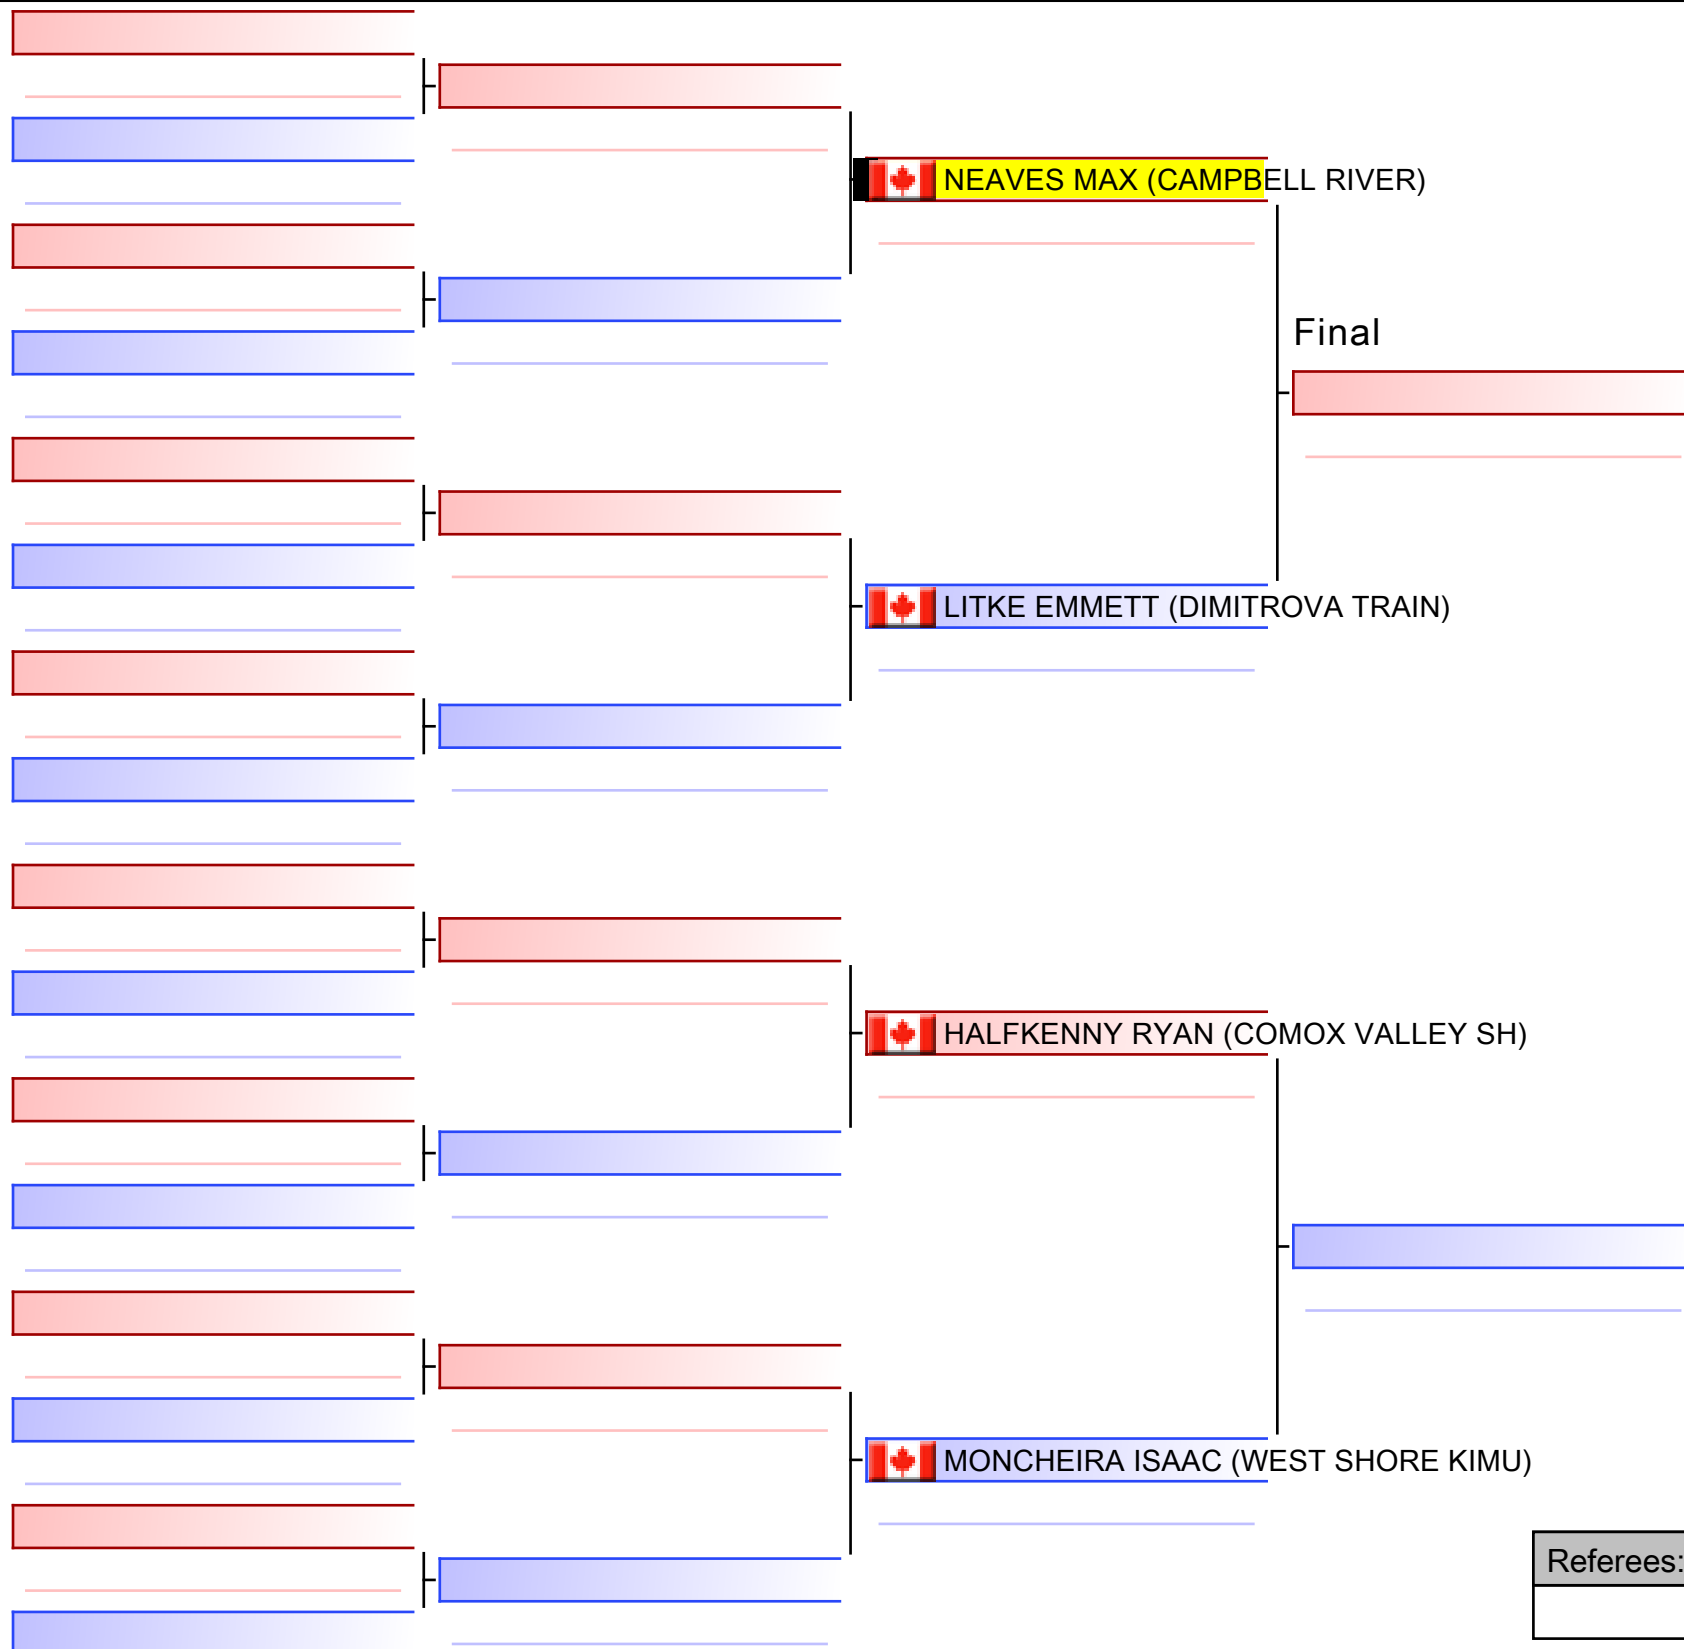

[Original]

Referees: