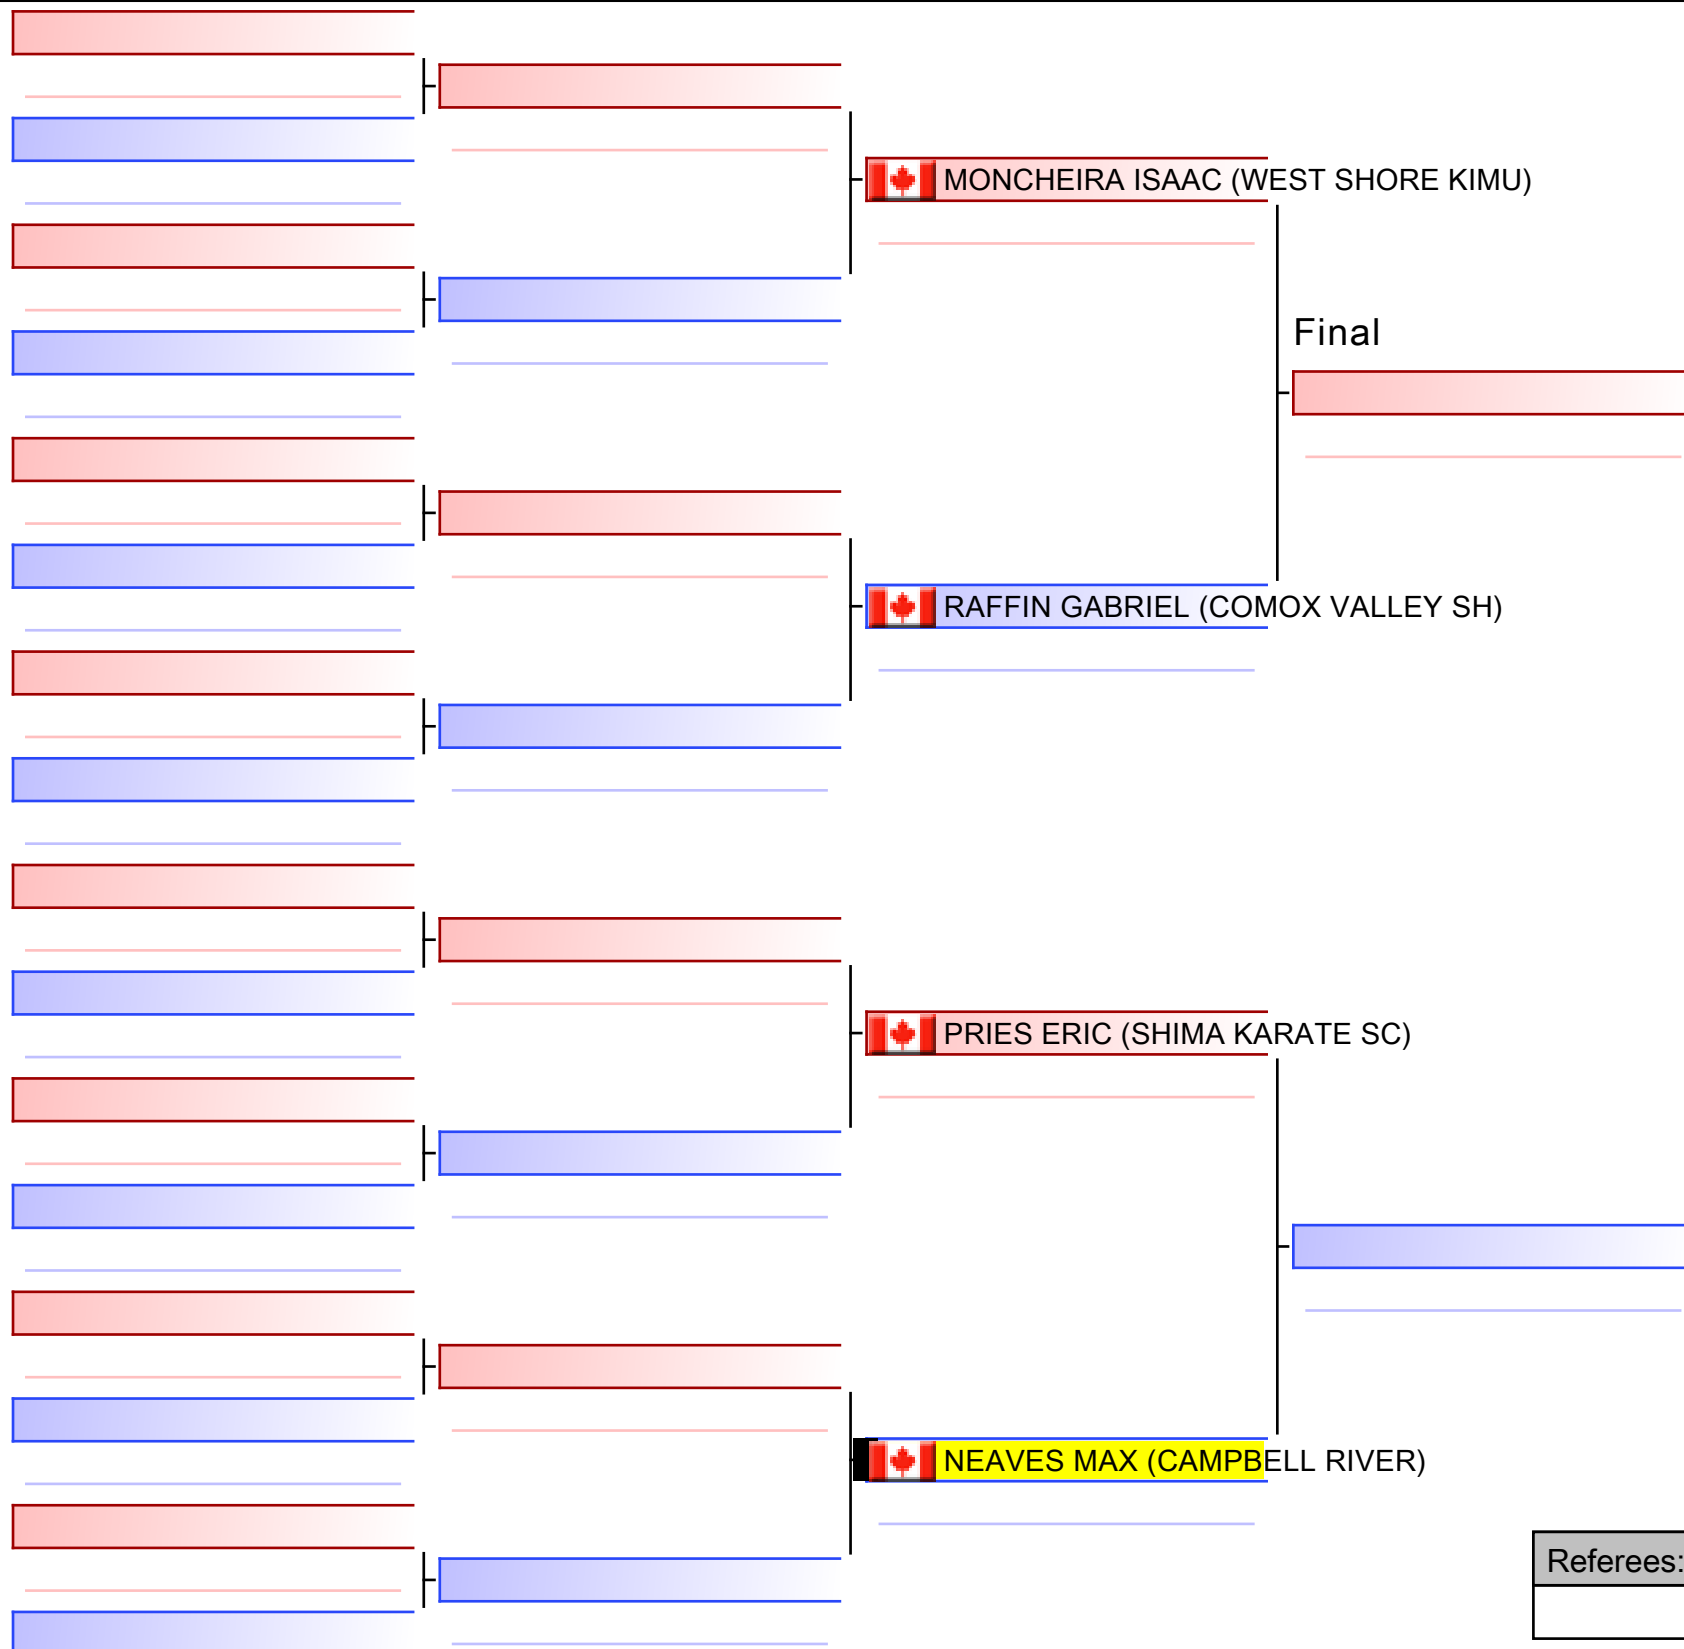

Boys 8/9 - Kata - Group 3 - Novice

3rd Annual Vancouver Island Championship, CAN - CAMPBELL RIVER

Tatami
3 10:08

Pool
1/1

[Original]

Referees: