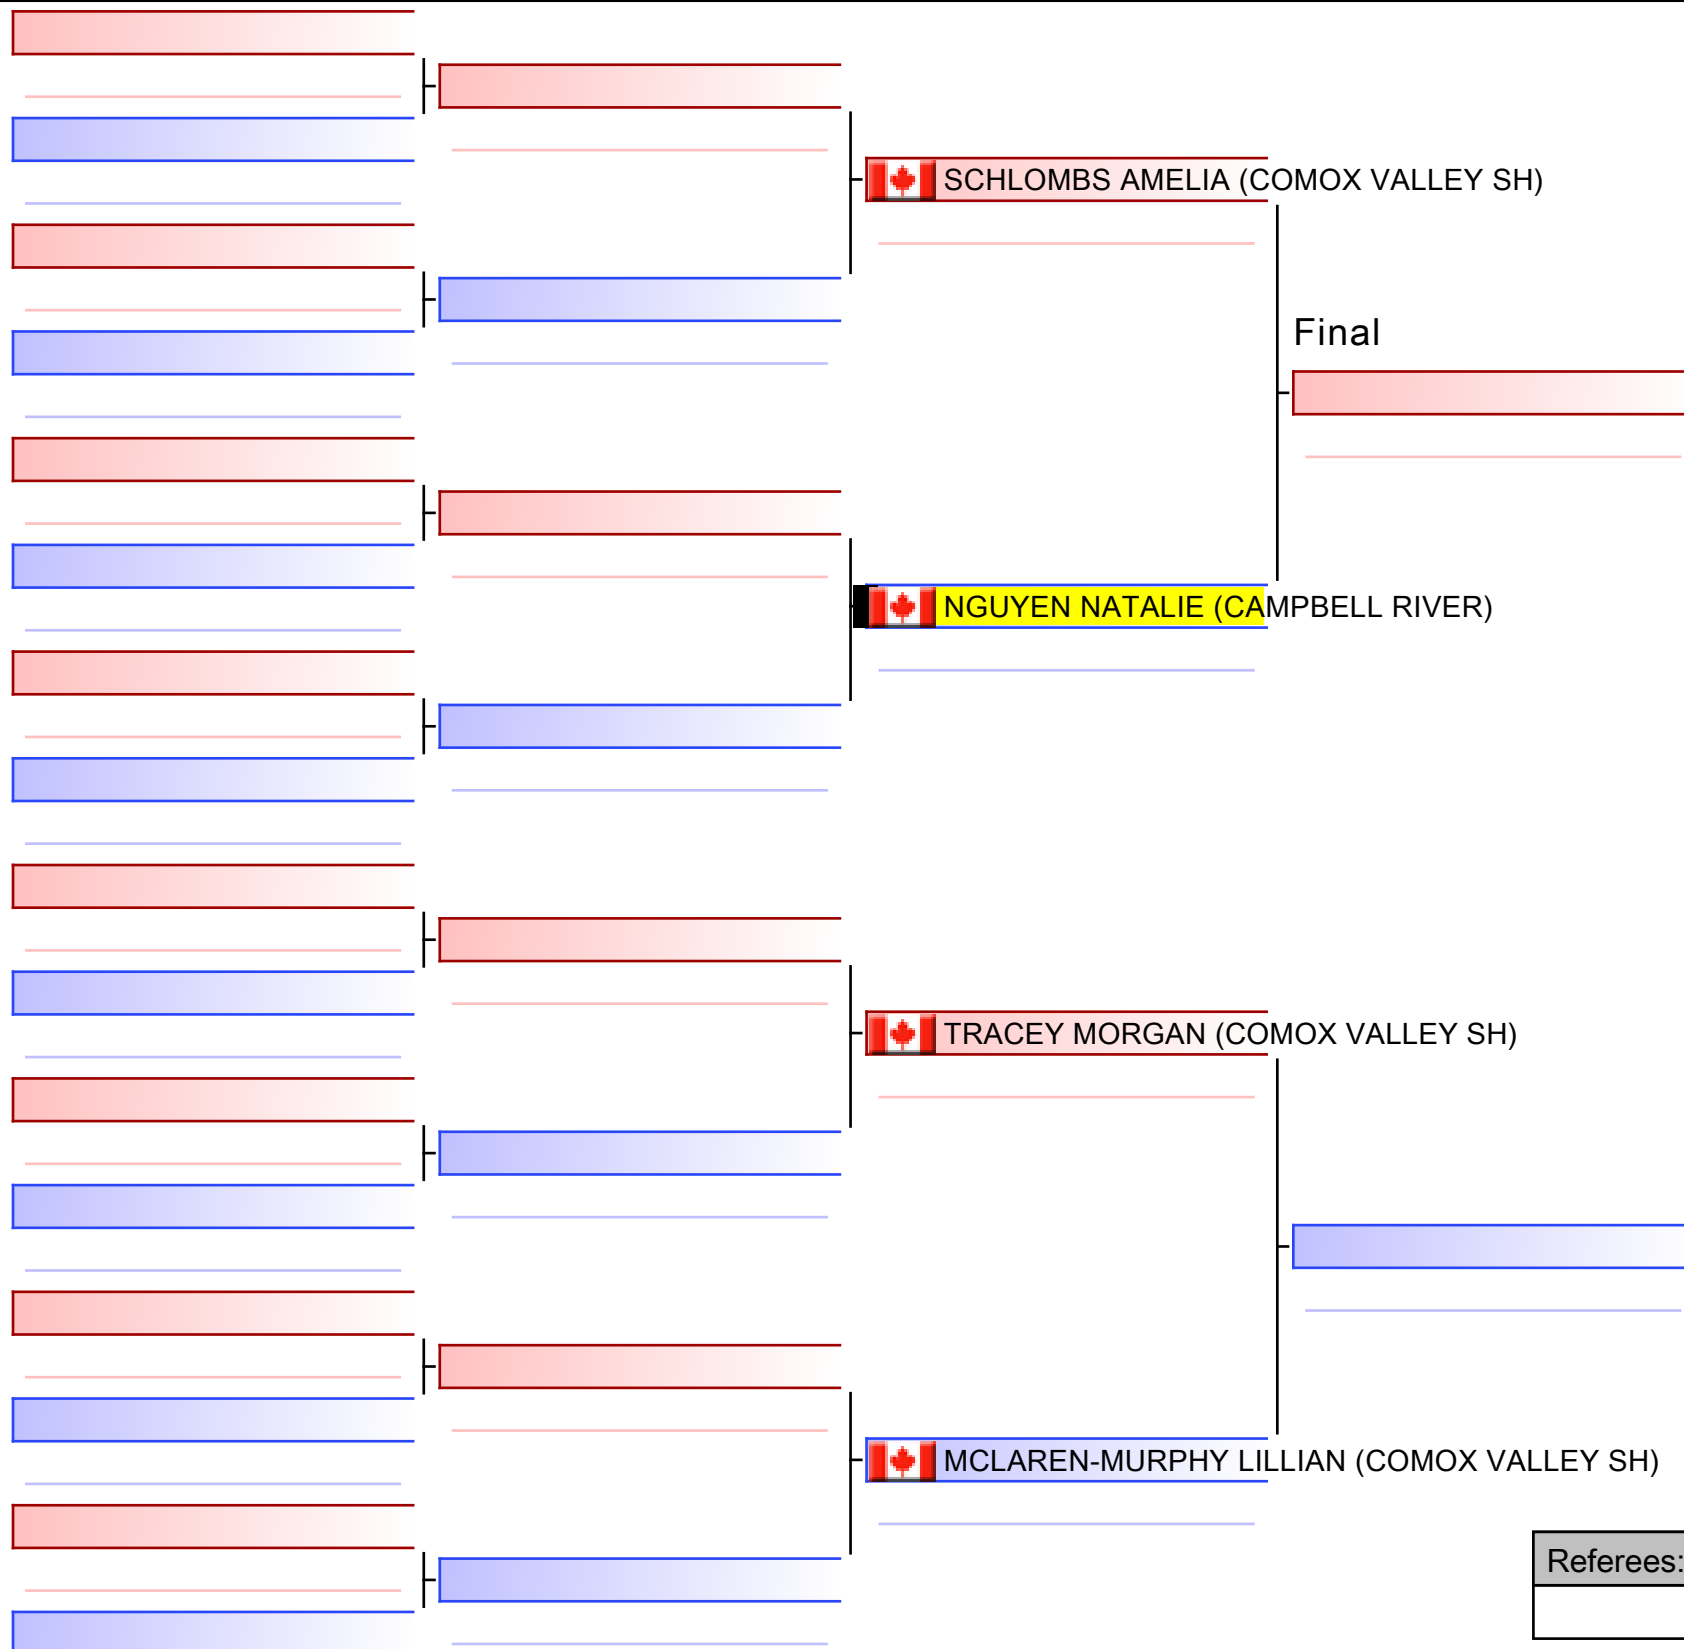

Tatami
2 13:25

Pool
1/1

- 1  RAFFIN GABRIEL (COMOX VALLEY SH)
_____ | _____
- 2  NGUYEN LOGAN (CAMPBELL RIVER)
_____ | _____
- 3  RAFFIN GABRIEL (COMOX VALLEY SH)
_____ | _____
- 4  PRIES ERIC (SHIMA KARATE SC)
_____ | _____
- 5  NGUYEN LOGAN (CAMPBELL RIVER)
_____ | _____
- 6  PRIES ERIC (SHIMA KARATE SC)
_____ | _____

[Original]

Referees:			

[Original]

Referees:			

Womens 18 & up - Kata - Group 1 - Novice - Round Robin (each against each)

3rd Annual Vancouver Island Championship, CAN - CAMPBELL RIVER

Tatami
2 09:30

Pool
1/1

- 1  WIEBE MEGHAN (DEEP COVE KIMUR)
_____ | _____
- 2  WESTINGHOUSE PAMELA (DEEP COVE KIMUR)
_____ | _____
- 3  WIEBE MEGHAN (DEEP COVE KIMUR)
_____ | _____
- 4  TRAN TRAM (CAMPBELL RIVER)
_____ | _____
- 5  WESTINGHOUSE PAMELA (DEEP COVE KIMUR)
_____ | _____
- 6  TRAN TRAM (CAMPBELL RIVER)
_____ | _____