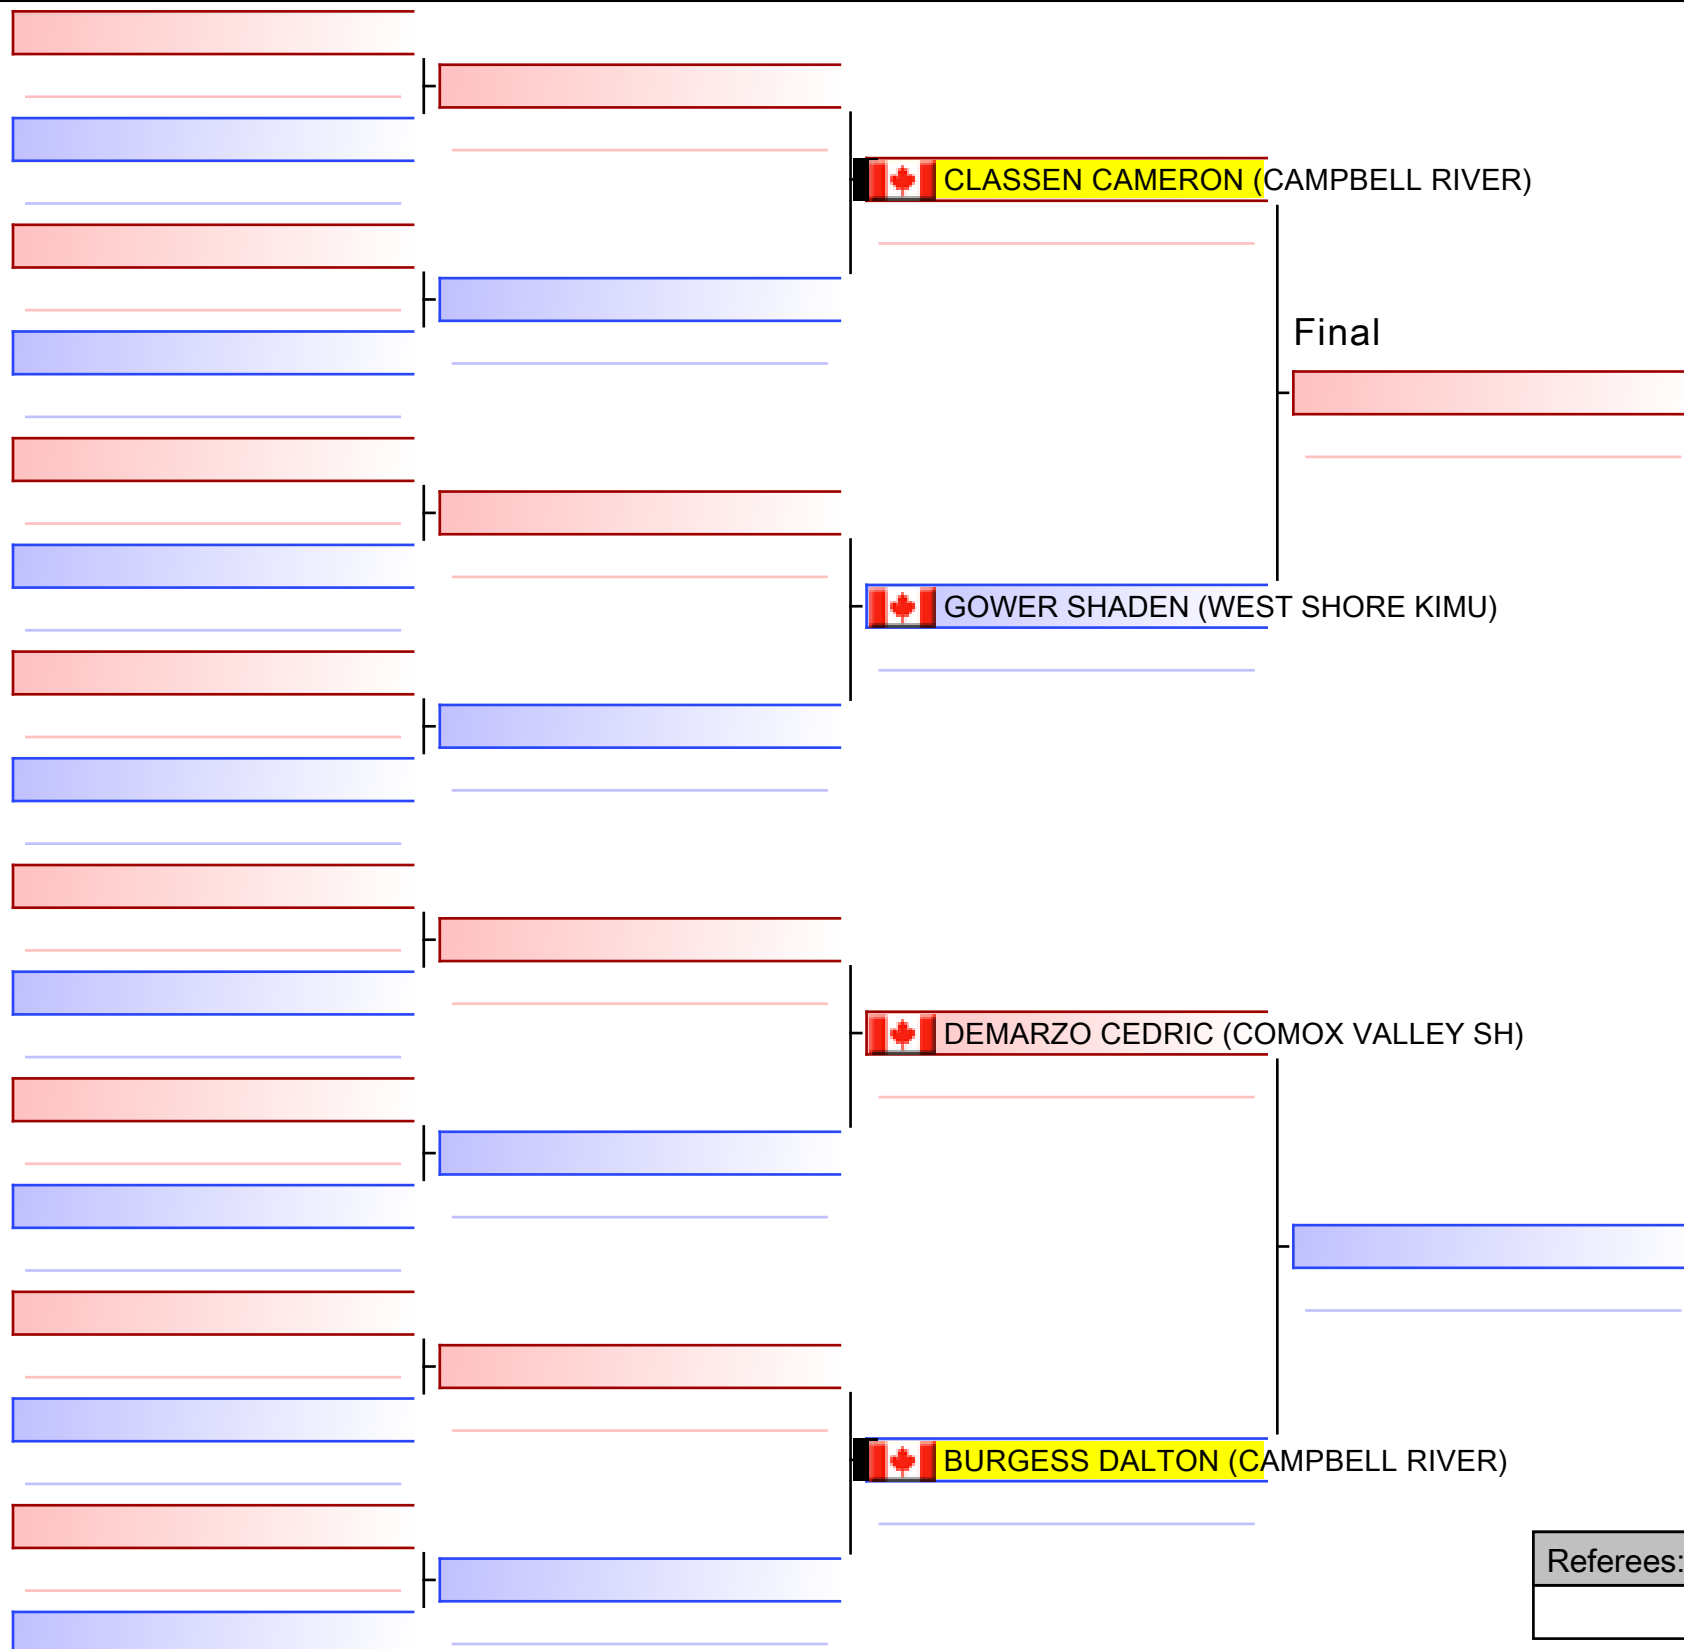

Boys 8/9 - Kata - Group 1 - Novice

3rd Annual Vancouver Island Championship, CAN - CAMPBELL RIVER

Tatami
3 09:46

Pool
1/1

[Original]

Referees: