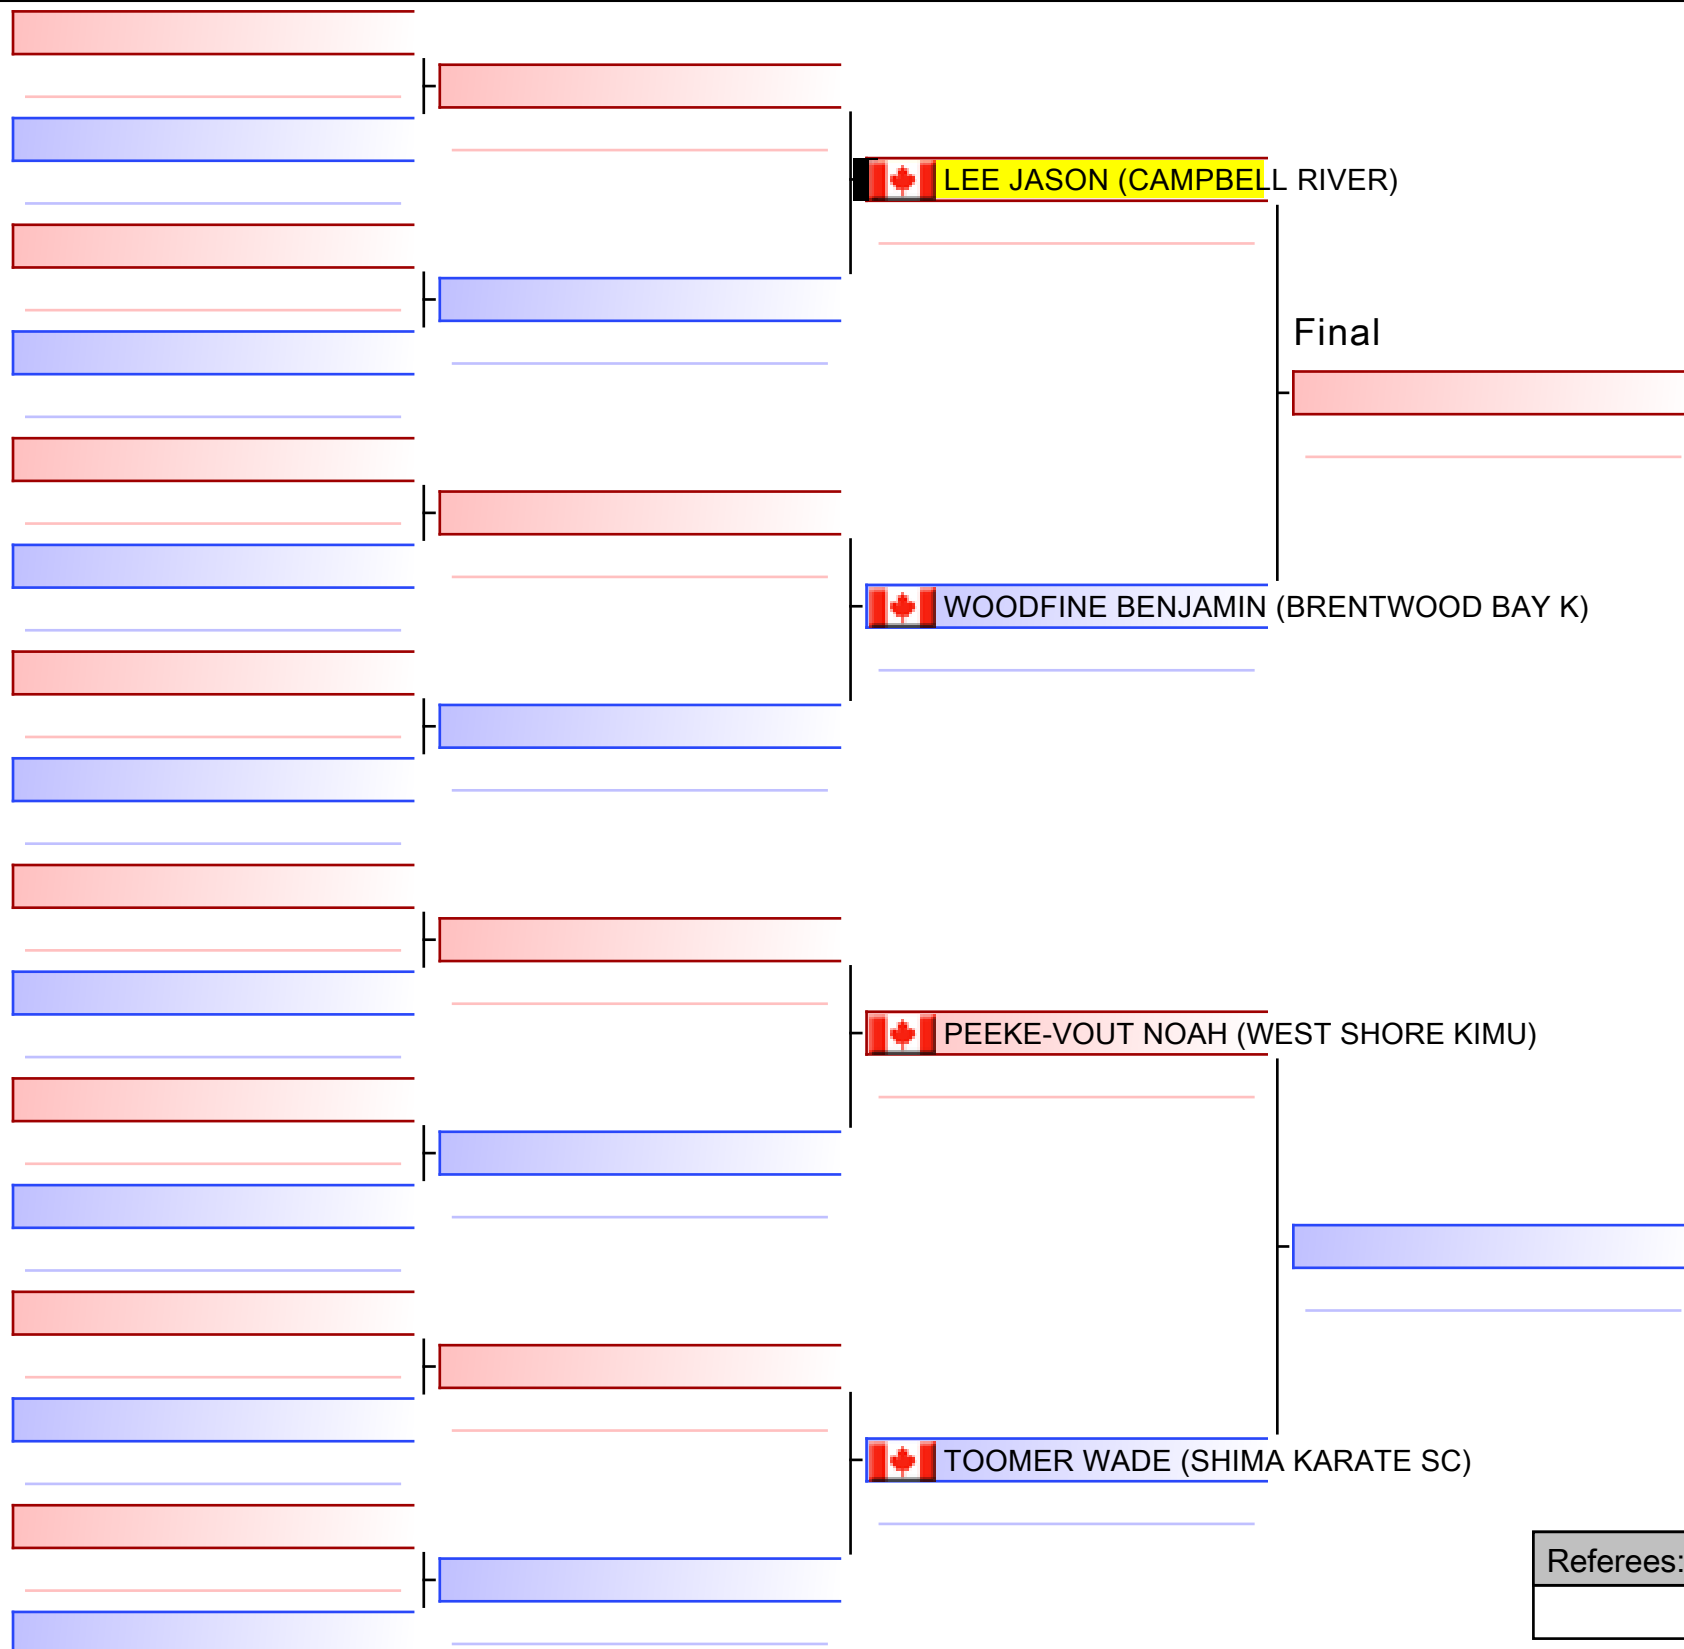

[Original]

Referees:			

[Original]

Referees:			

[Original]

Referees:			

[Original]

Referees:			

[Original]

Referees:			

[Original]

Referees:			

[Original]

Referees:			

Boys 8/9 - Kata - Group 1 - Novice

3rd Annual Vancouver Island Championship, CAN - CAMPBELL RIVER