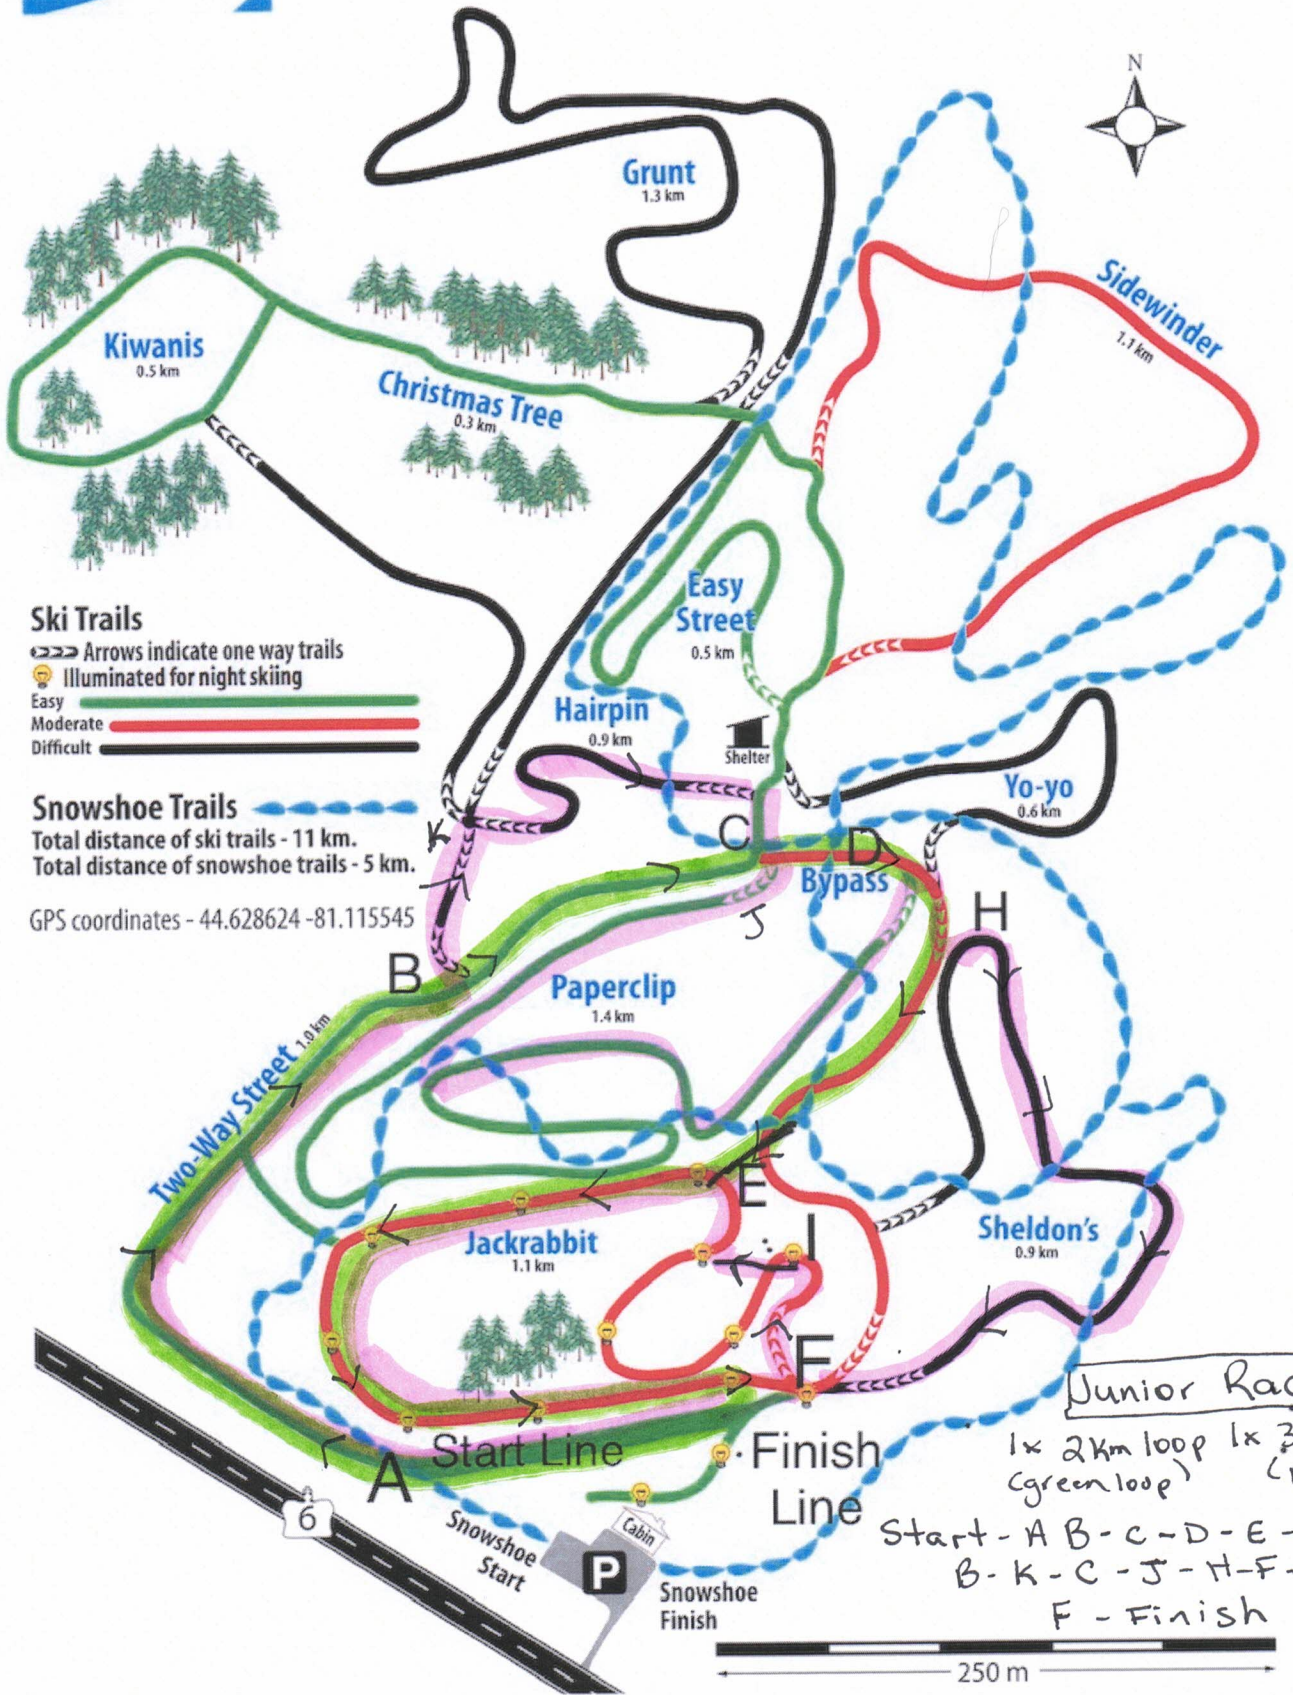

Bruce Ski Club

Skate & Classic X-C Ski Trails
Snowshoe Trails

Para Race

Start - A - B - C - D - H - F - I - F - Finish Line

1 Blue Highlighted loop

Bruce Ski Club

Skate & Classic X-C Ski Trails
Snowshoe Trails

Novice Race - 2x2 km loops
Start - A - B - C - D - E - F - A - B - C - D - E - F - Finish

2 green highlighted loops

Bruce Ski Club

Skate & Classic X-C Ski Trails
Snowshoe Trails

Senior Race - 2 x 3km loop
 Start - A-B-C-J-H-F-I-E-F-A -
 B-C-J-H-F-I-E-F-Finish

2-pink loops