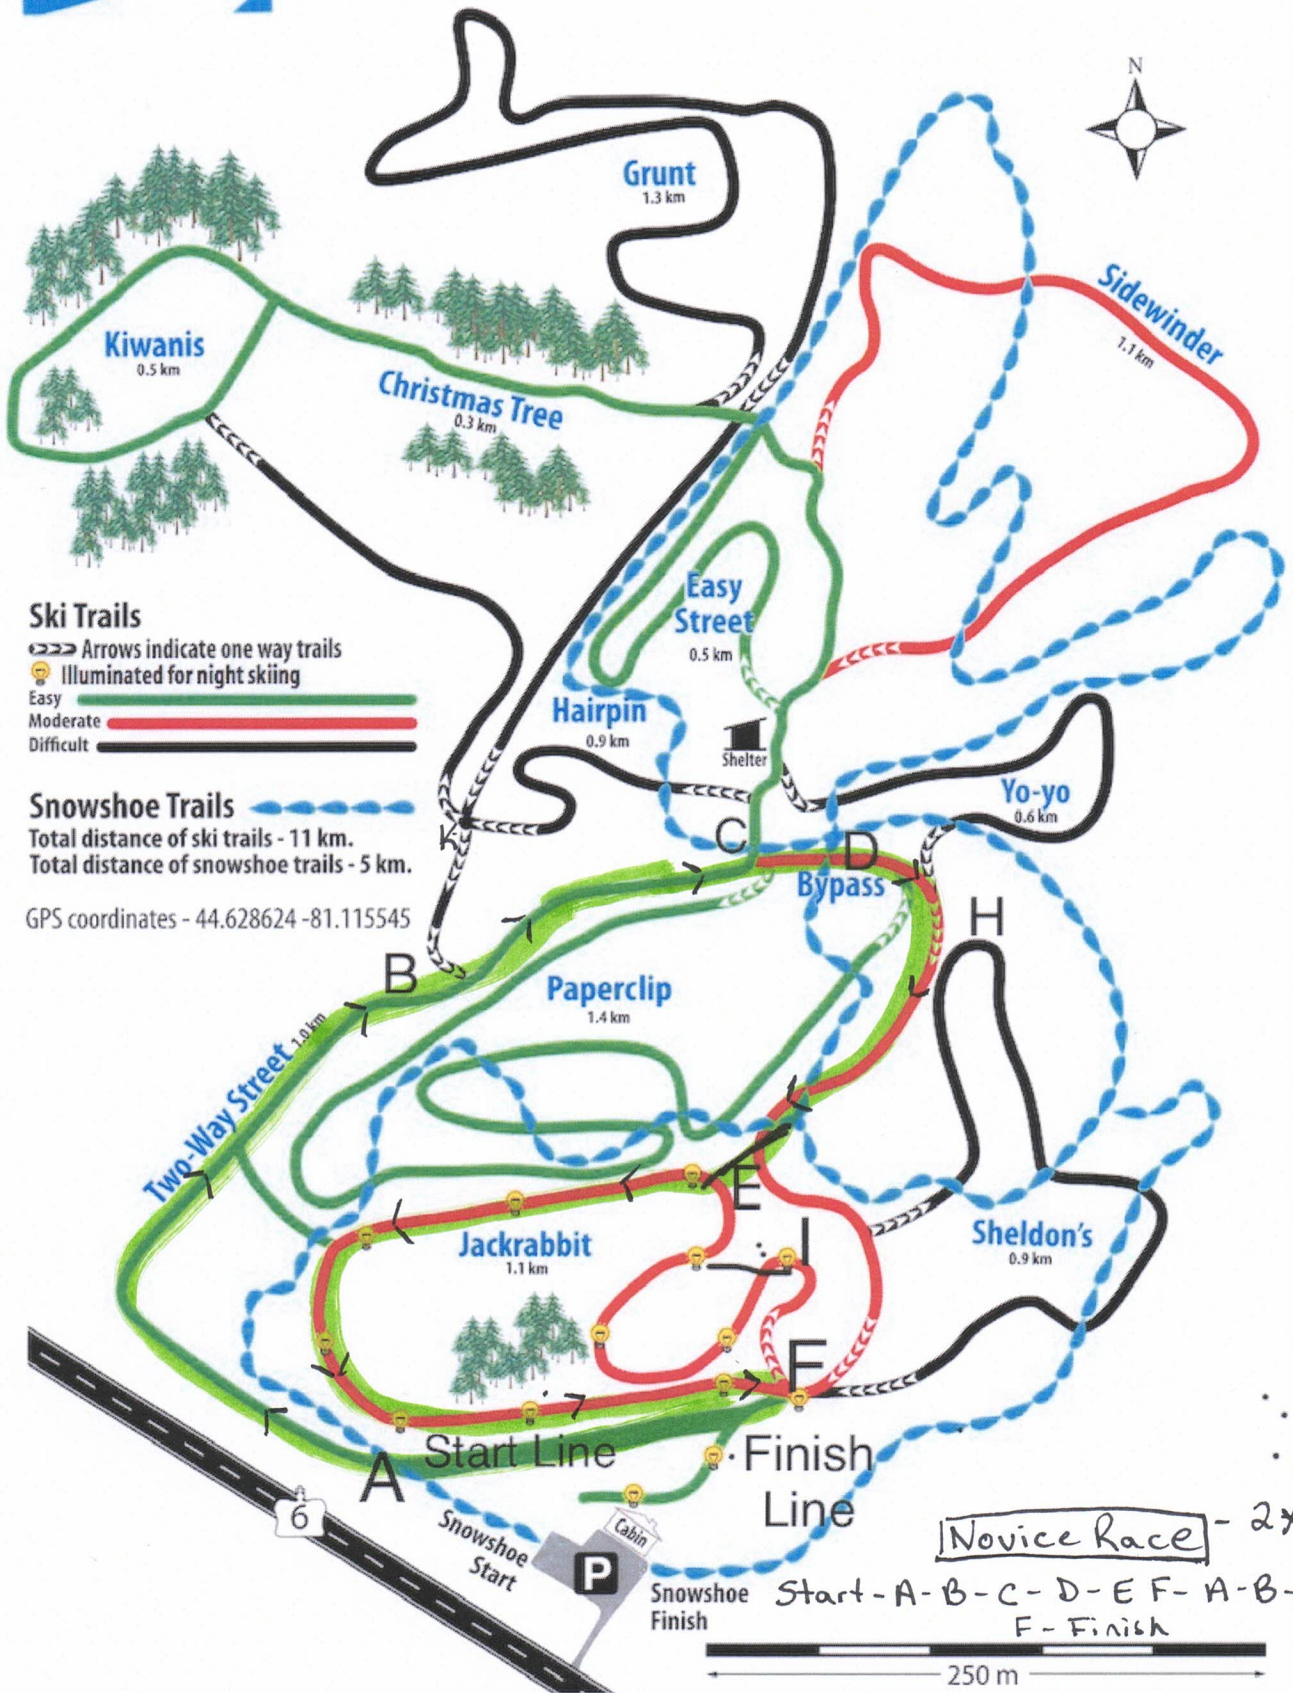

Bruce Ski Club

Skate & Classic X-C Ski Trails
Snowshoe Trails

Para Race

Start - A - B - C - D - H - F - I - F - Finish Line

1 Blue Highlighted loop

Bruce Ski Club

Skate & Classic X-C Ski Trails
Snowshoe Trails

Novice Race - 2x2 km loops
Start - A - B - C - D - E - F - A - B - C - D - E - F - Finish

2 green highlighted loops

Bruce Ski Club

Skate & Classic X-C Ski Trails
Snowshoe Trails

Senior Race - 2 x 3km loop
 Start - A-B-C-J-H-F-I-E-F-A -
 B-C-J-H-F-I-E-F-Finish

2-pink loops