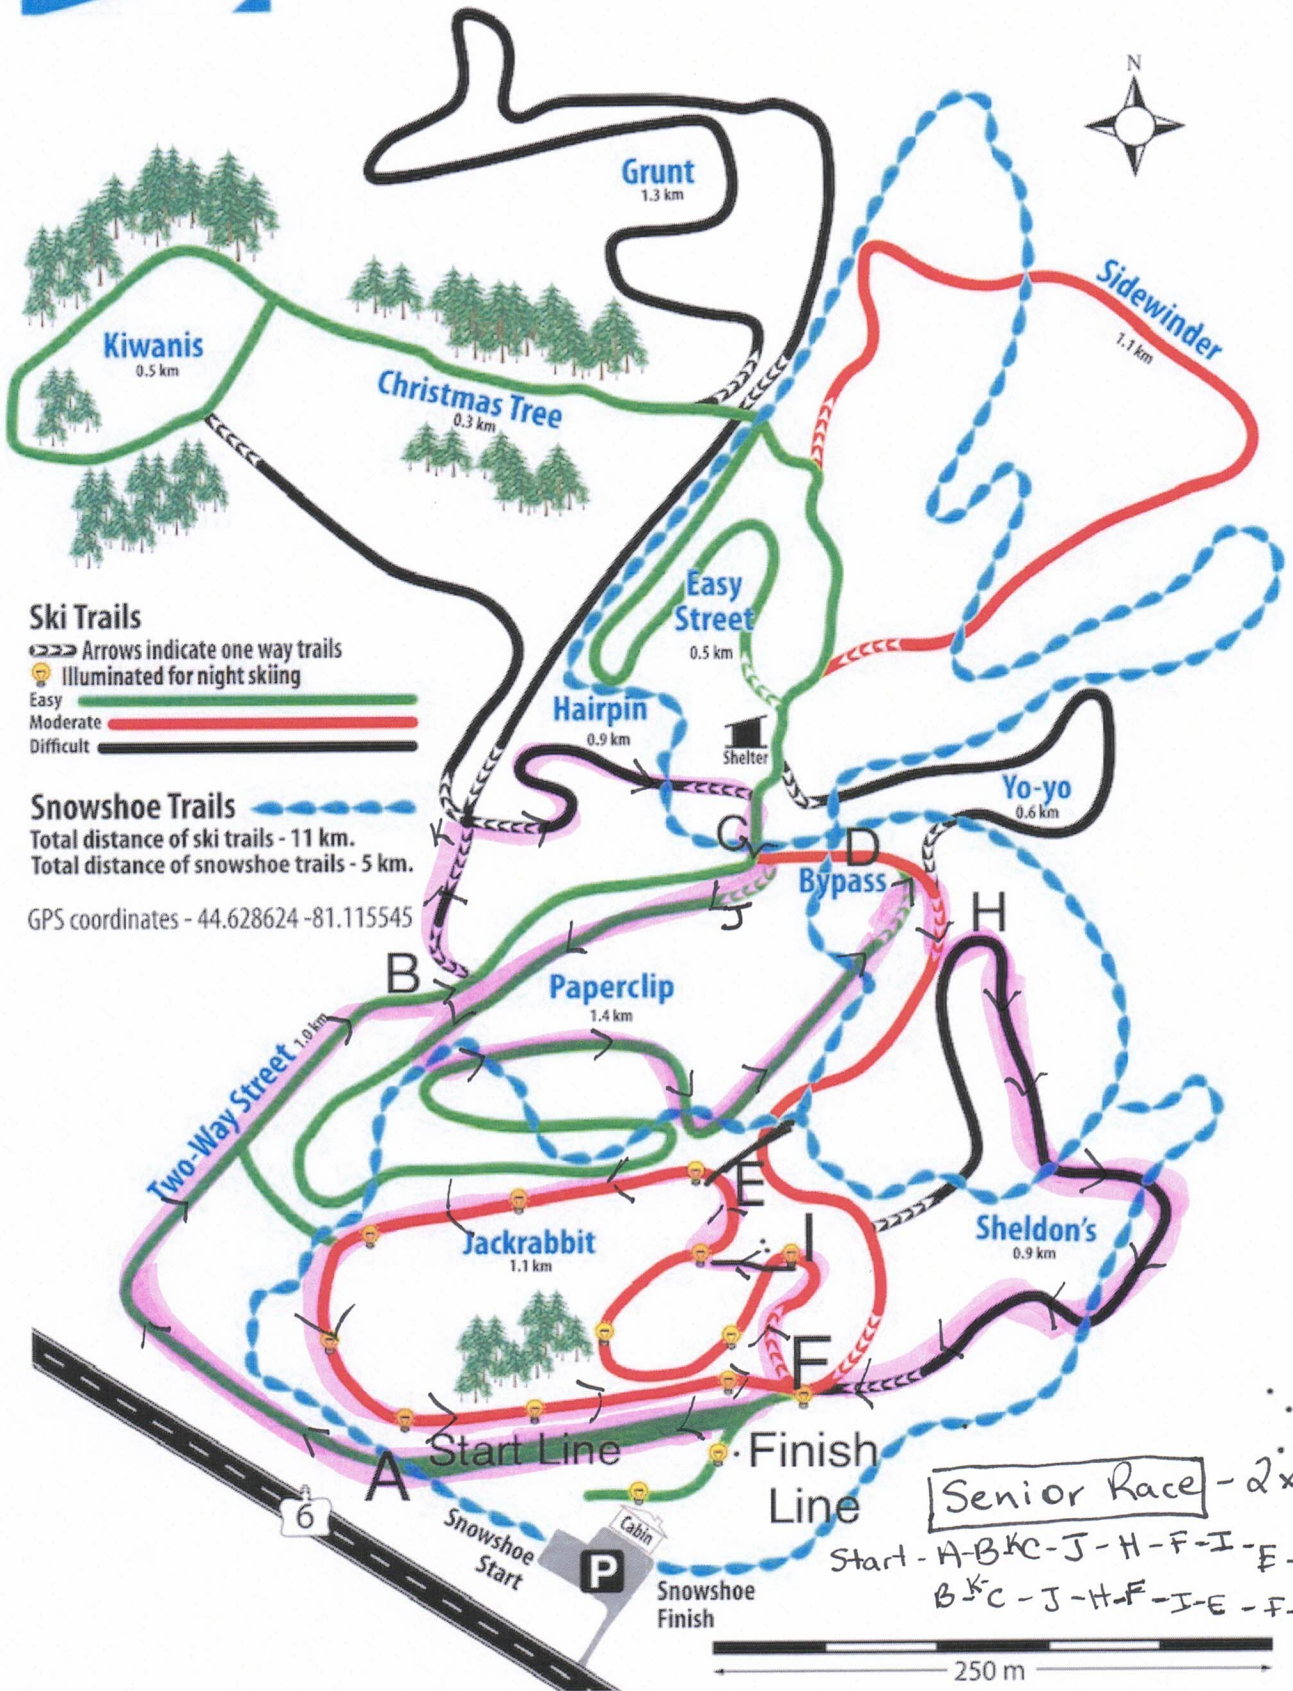

Bruce Ski Club

Skate & Classic X-C Ski Trails
Snowshoe Trails

Para Race

Start - A - B - C - D - H - F - I - F - Finish Line

1 Blue Highlighted loop

Bruce Ski Club

Skate & Classic X-C Ski Trails
Snowshoe Trails

Novice Race - 2x2 km loops
Start - A - B - C - D - E - F - A - B - C - D - E - F - Finish

2 green highlighted loops

Bruce Ski Club

Skate & Classic X-C Ski Trails
Snowshoe Trails

Senior Race - 2 x 3km loop
 Start - A-B-C-J-H-F-I-E-F-A -
 B-C-J-H-F-I-E-F-Finish

2-pink loops