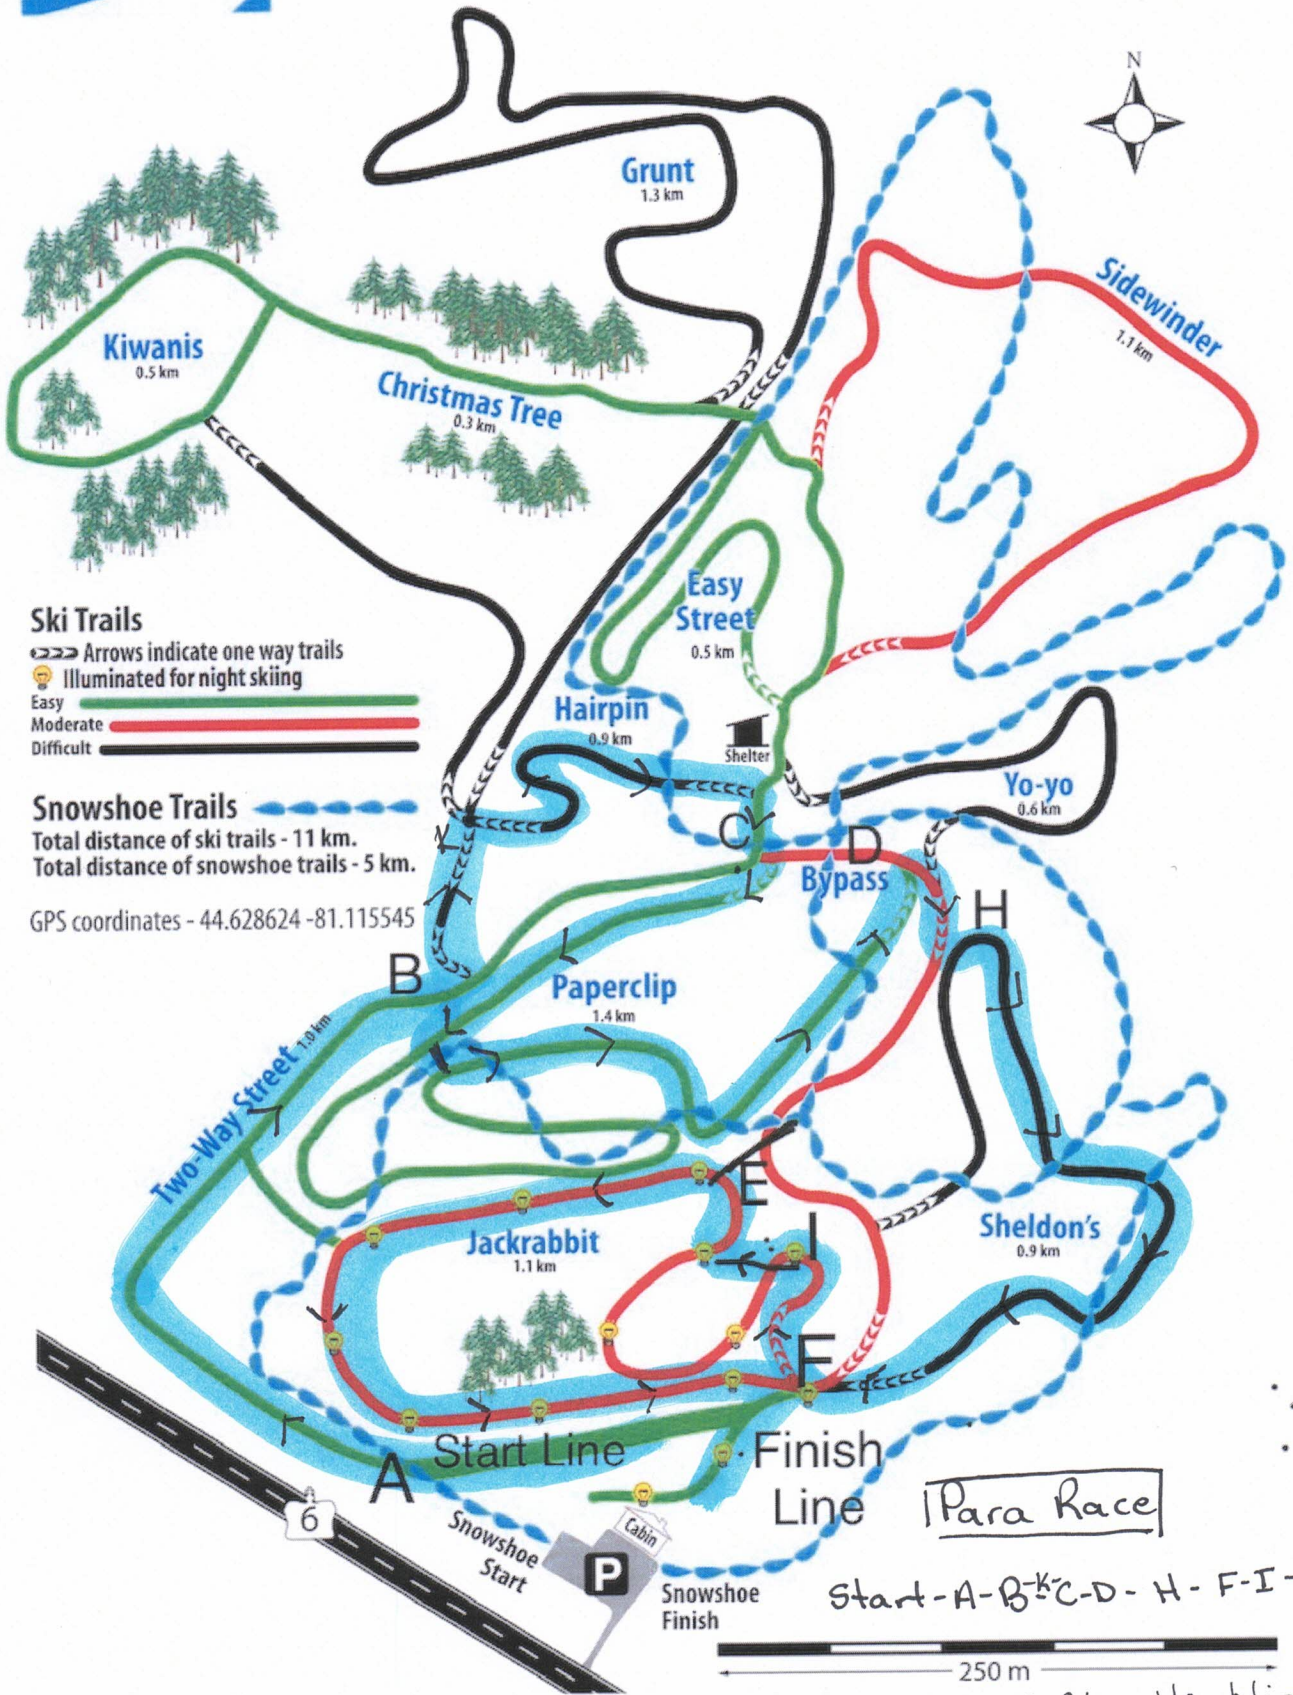

Bruce Ski Club

Skate & Classic X-C Ski Trails
Snowshoe Trails

Para Race

Start - A - B - C - D - H - F - I - F - Finish Line

1 Blue Highlighted loop

Bruce Ski Club

Skate & Classic X-C Ski Trails
Snowshoe Trails

Novice Race - 2x2 km loops
Start - A - B - C - D - E - F - A - B - C - D - E - F - Finish

2 green highlighted loops

Bruce Ski Club

Skate & Classic X-C Ski Trails
Snowshoe Trails

Senior Race - 2 x 3km loop
 Start - A-B-C-J-H-F-I-E-F-A -
 B-C-J-H-F-I-E-F-Finish

2-pink loops