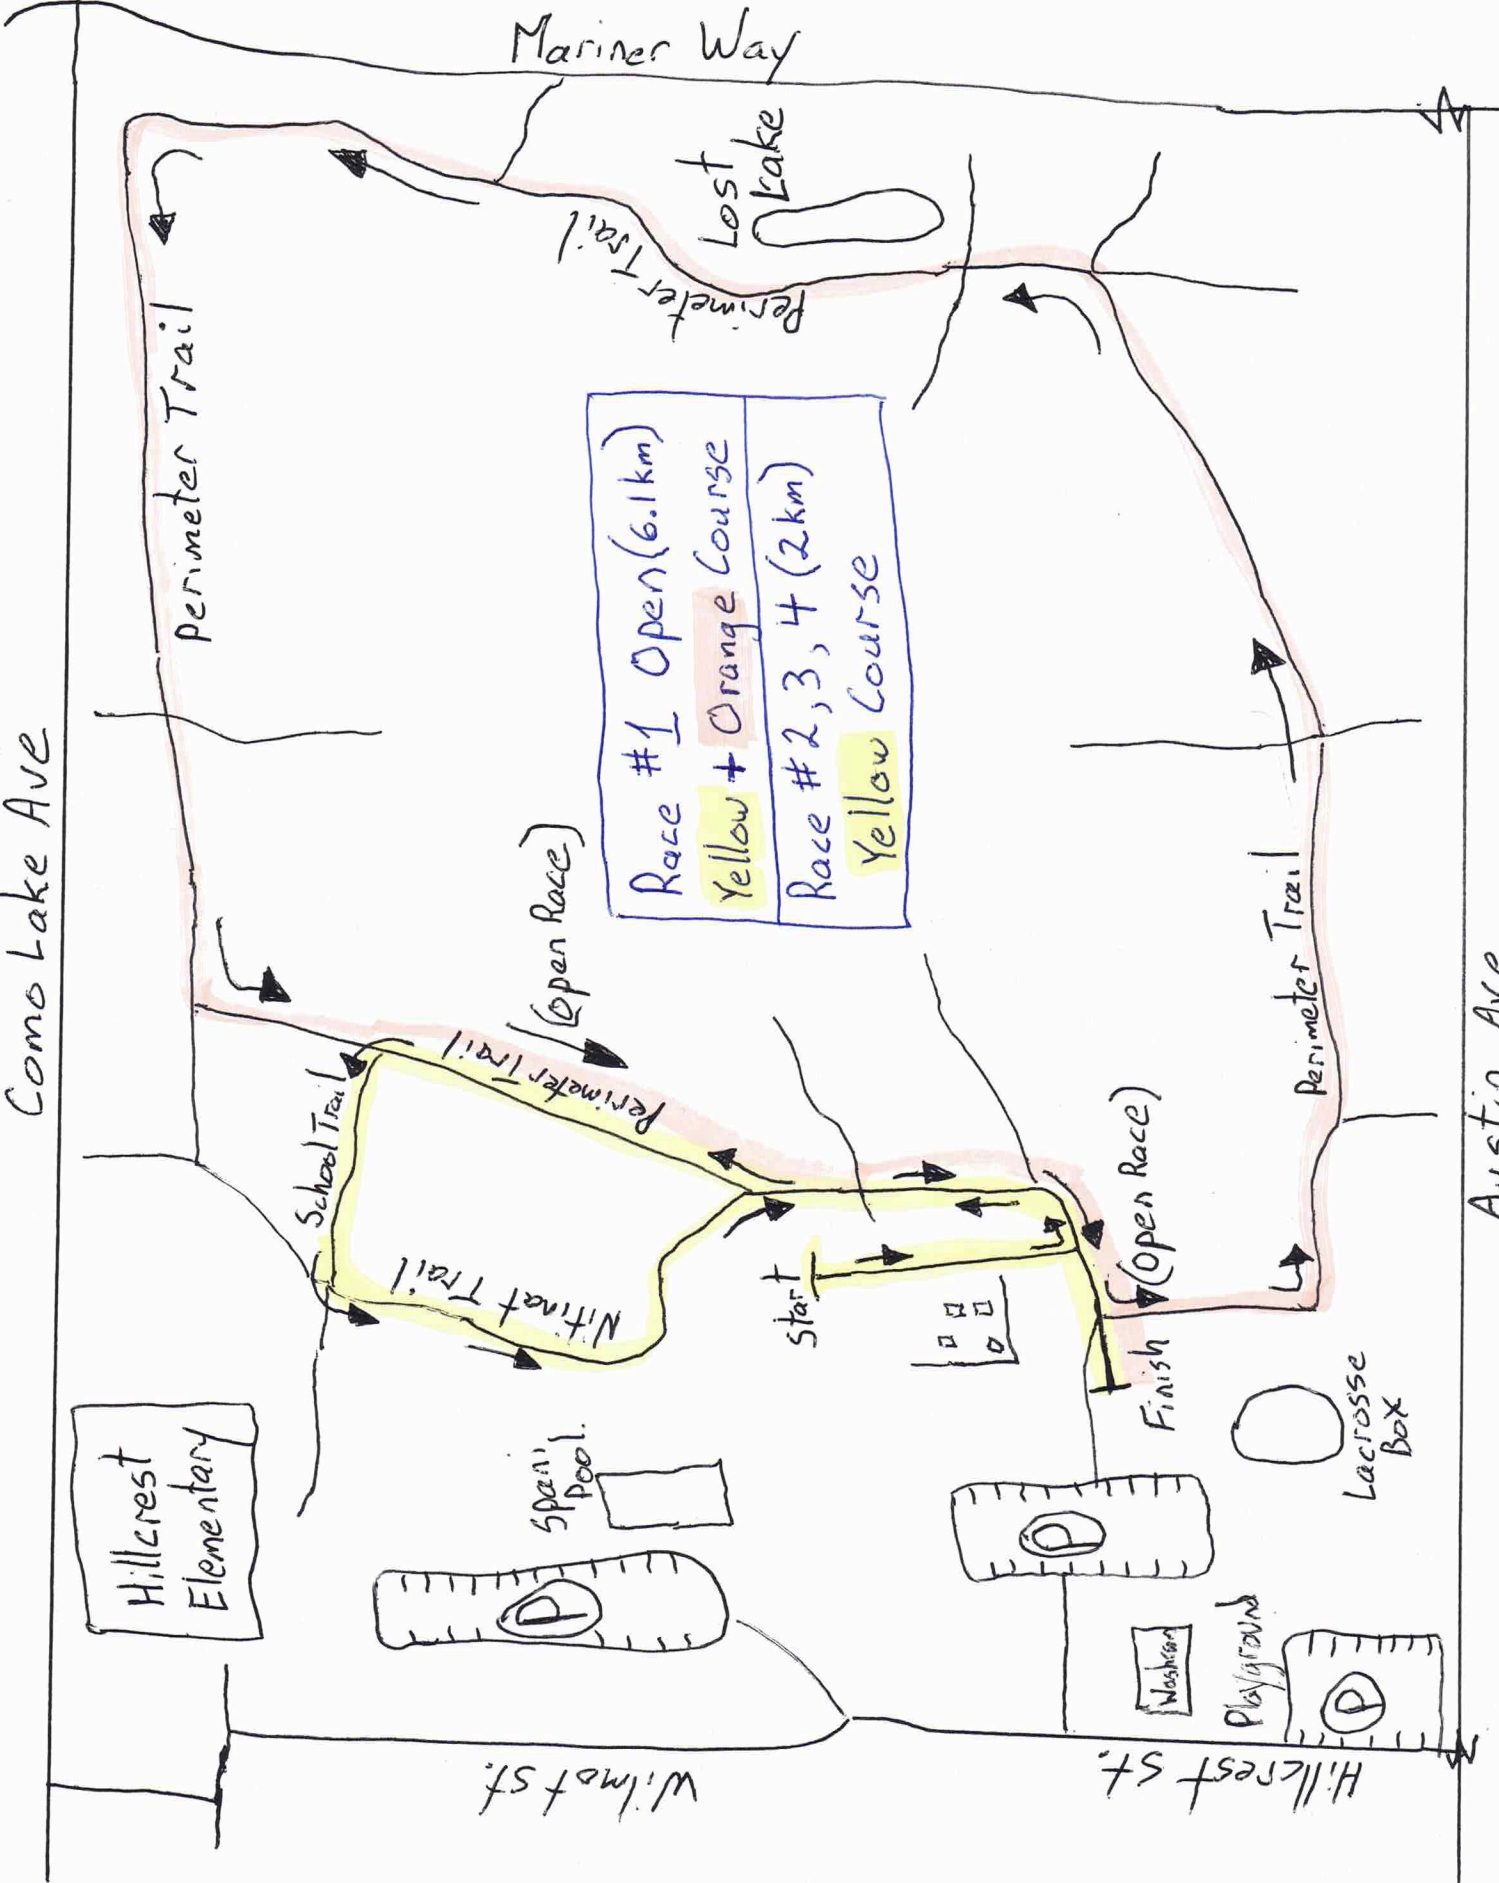

Pinetree Classic Course Map

Como Lake Ave

Mariner Way

Lost Lake

Perimeter Trail

Perimeter Trail

Race #1 Open (6.1 km)
Yellow + Orange Course

Race #2, 3, 4 (2 km)
Yellow Course

(Open Race)

School Trail

Perimeter Trail

Nitinat Trail

start

Finish (Open Race)

Perimeter Trail

Hillcrest Elementary

Spanish Pool

Lacrosse Box

Playground

Washroom

Wilmet St.

Hillcrest St.

Austin Ave