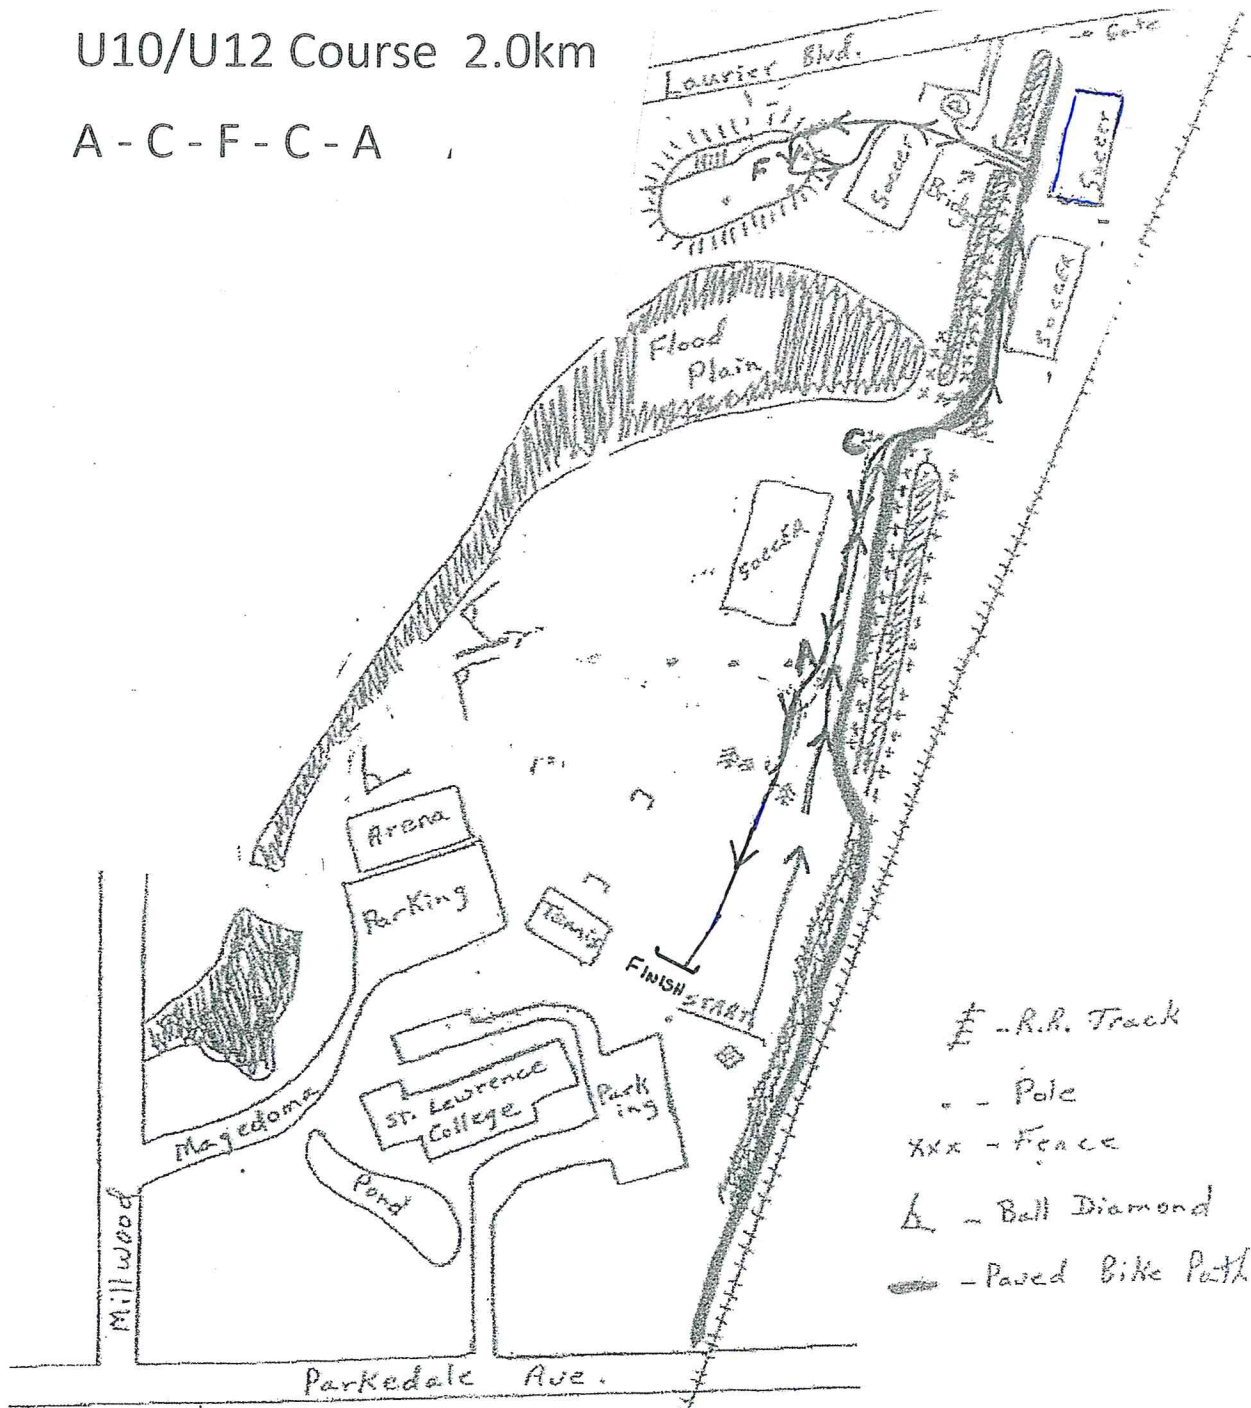

4th Annual Leeds & Grenville Youth Championships

U10/U12 Course 2.0km

A-C-F-C-A

4th Annual Leeds & Grenville Youth Championships

U14 Course 3.0km

A-C-E-G-B-C-A-

4th Annual Leeds & Grenville Youth Championships

U16 Course 4.0km

A-B-C-F-G-B-C-A

4th Annual Leeds & Grenville Youth Championships

U18 Course 5.0km (No Soccer Field 1x hill each loop)

A-C-E-F-G-B-C-E-F-G-

B-C-A

4th Annual Leeds & Grenville Youth Championships

U20 Course 6.0km (Soccer Field Included 2x Hill each loop)

A-B-C-E-F-G-B-C-E-F-G-

B-C-A