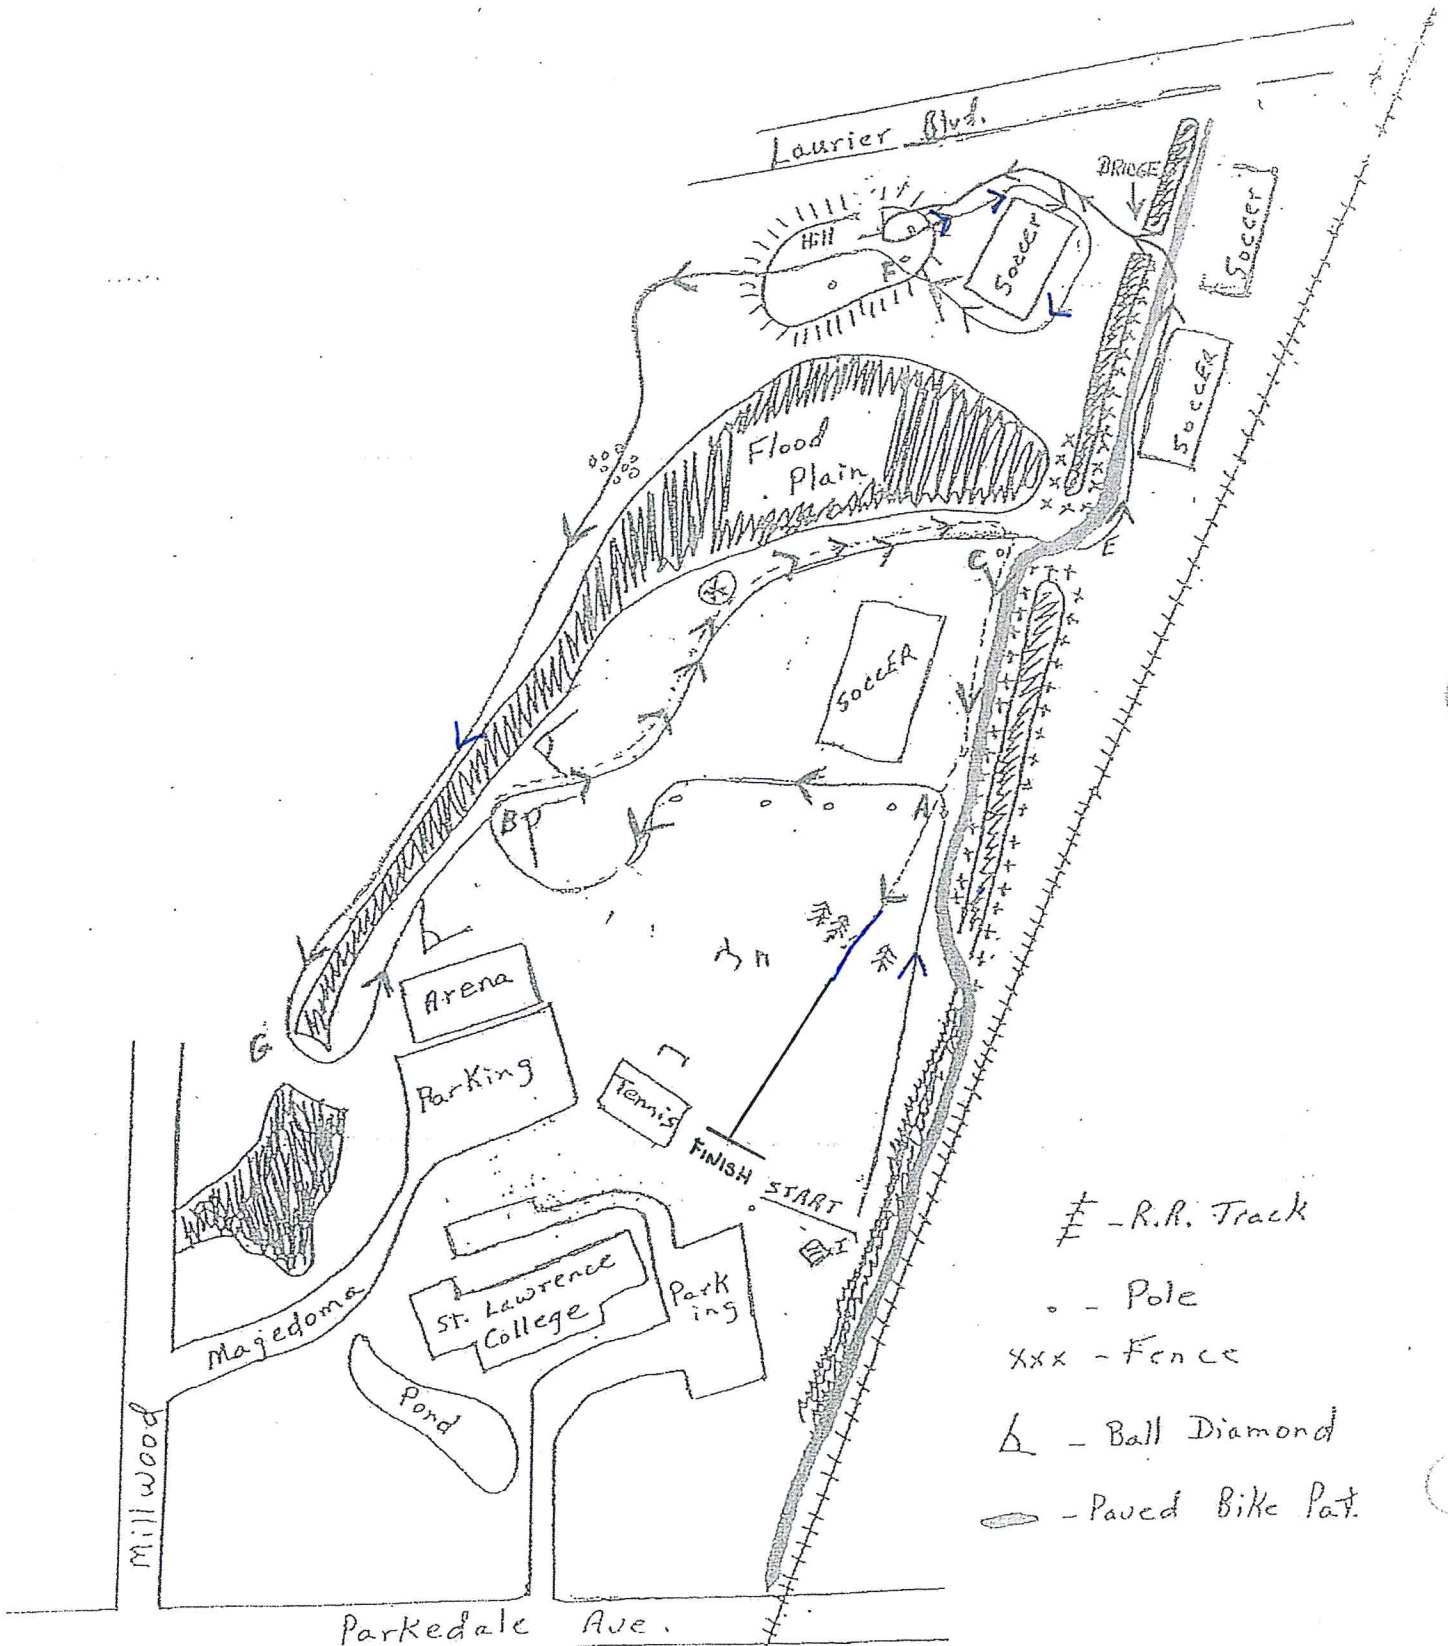

4th Annual Leeds & Grenville Youth Championships

U10/U12 Course 2.0km

A-C-F-C-A

4th Annual Leeds & Grenville Youth Championships

U14 Course 3.0km

A-C-E-G-B-C-A-

4th Annual Leeds & Grenville Youth Championships

U16 Course 4.0km

A-B-C-F-G-B-C-A

4th Annual Leeds & Grenville Youth Championships

U18 Course 5.0km (No Soccer Field 1x hill each loop)

A-C-E-F-G-B-C-E-F-G-

B-C-A

4th Annual Leeds & Grenville Youth Championships

U20 Course 6.0km (Soccer Field Included 2x Hill each loop)

A-B-C-E-F-G-B-C-E-F-G-

B-C-A