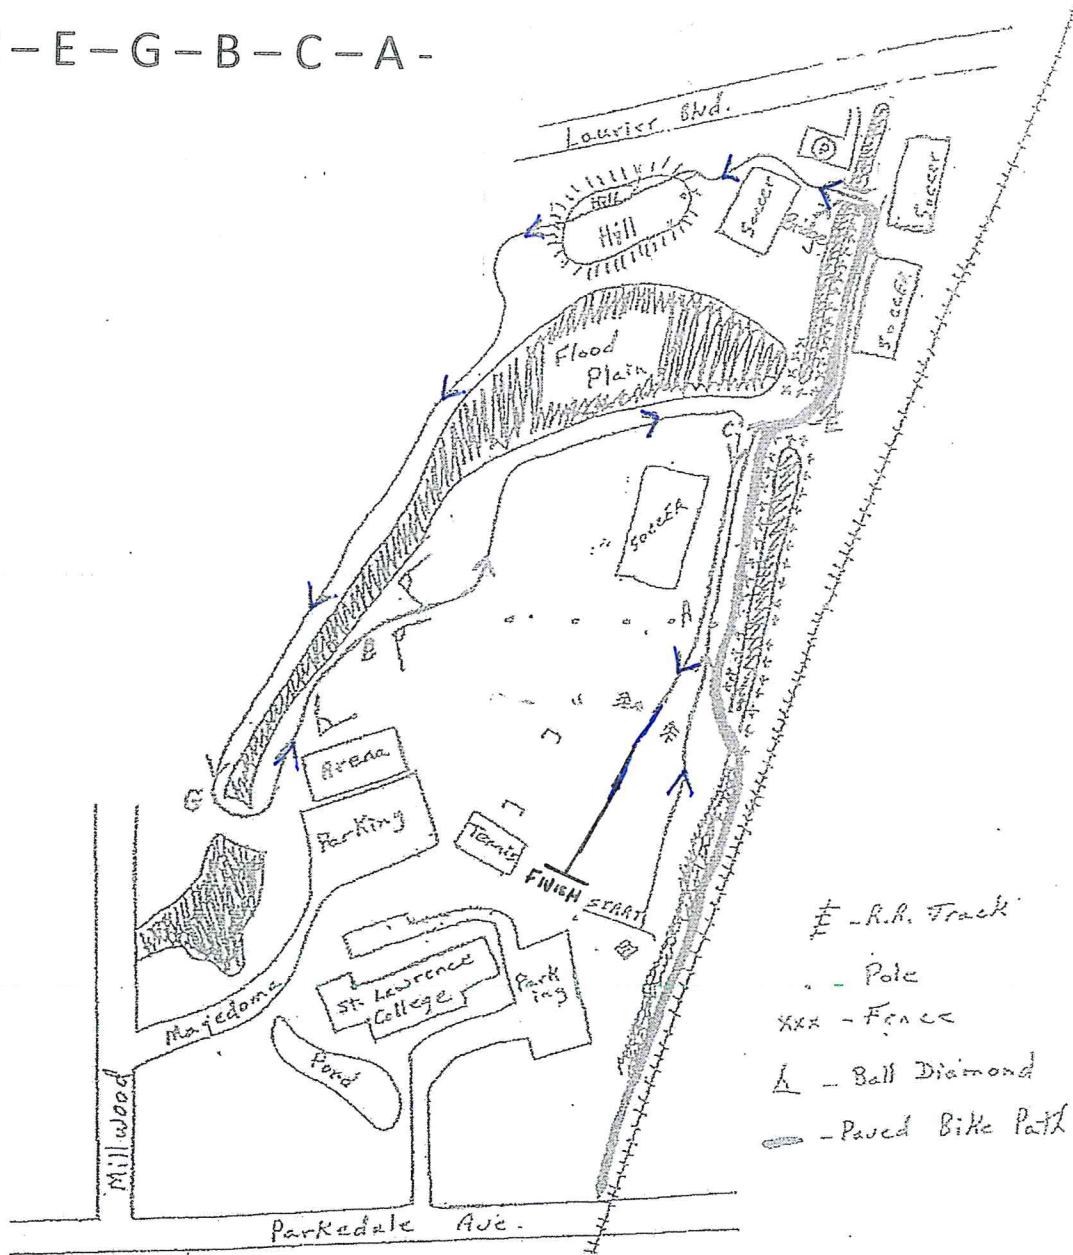

4th Annual Leeds & Grenville Youth Championships

U10/U12 Course 2.0km

A-C-F-C-A

4th Annual Leeds & Grenville Youth Championships

U14 Course 3.0km

A-C-E-G-B-C-A-

4th Annual Leeds & Grenville Youth Championships

U16 Course 4.0km

A-B-C-F-G-B-C-A

4th Annual Leeds & Grenville Youth Championships

U18 Course 5.0km (No Soccer Field 1x hill each loop)

A-C-E-F-G-B-C-E-F-G-

B-C-A

4th Annual Leeds & Grenville Youth Championships

U20 Course 6.0km (Soccer Field Included 2x Hill each loop)

A-B-C-E-F-G-B-C-E-F-G-

B-C-A