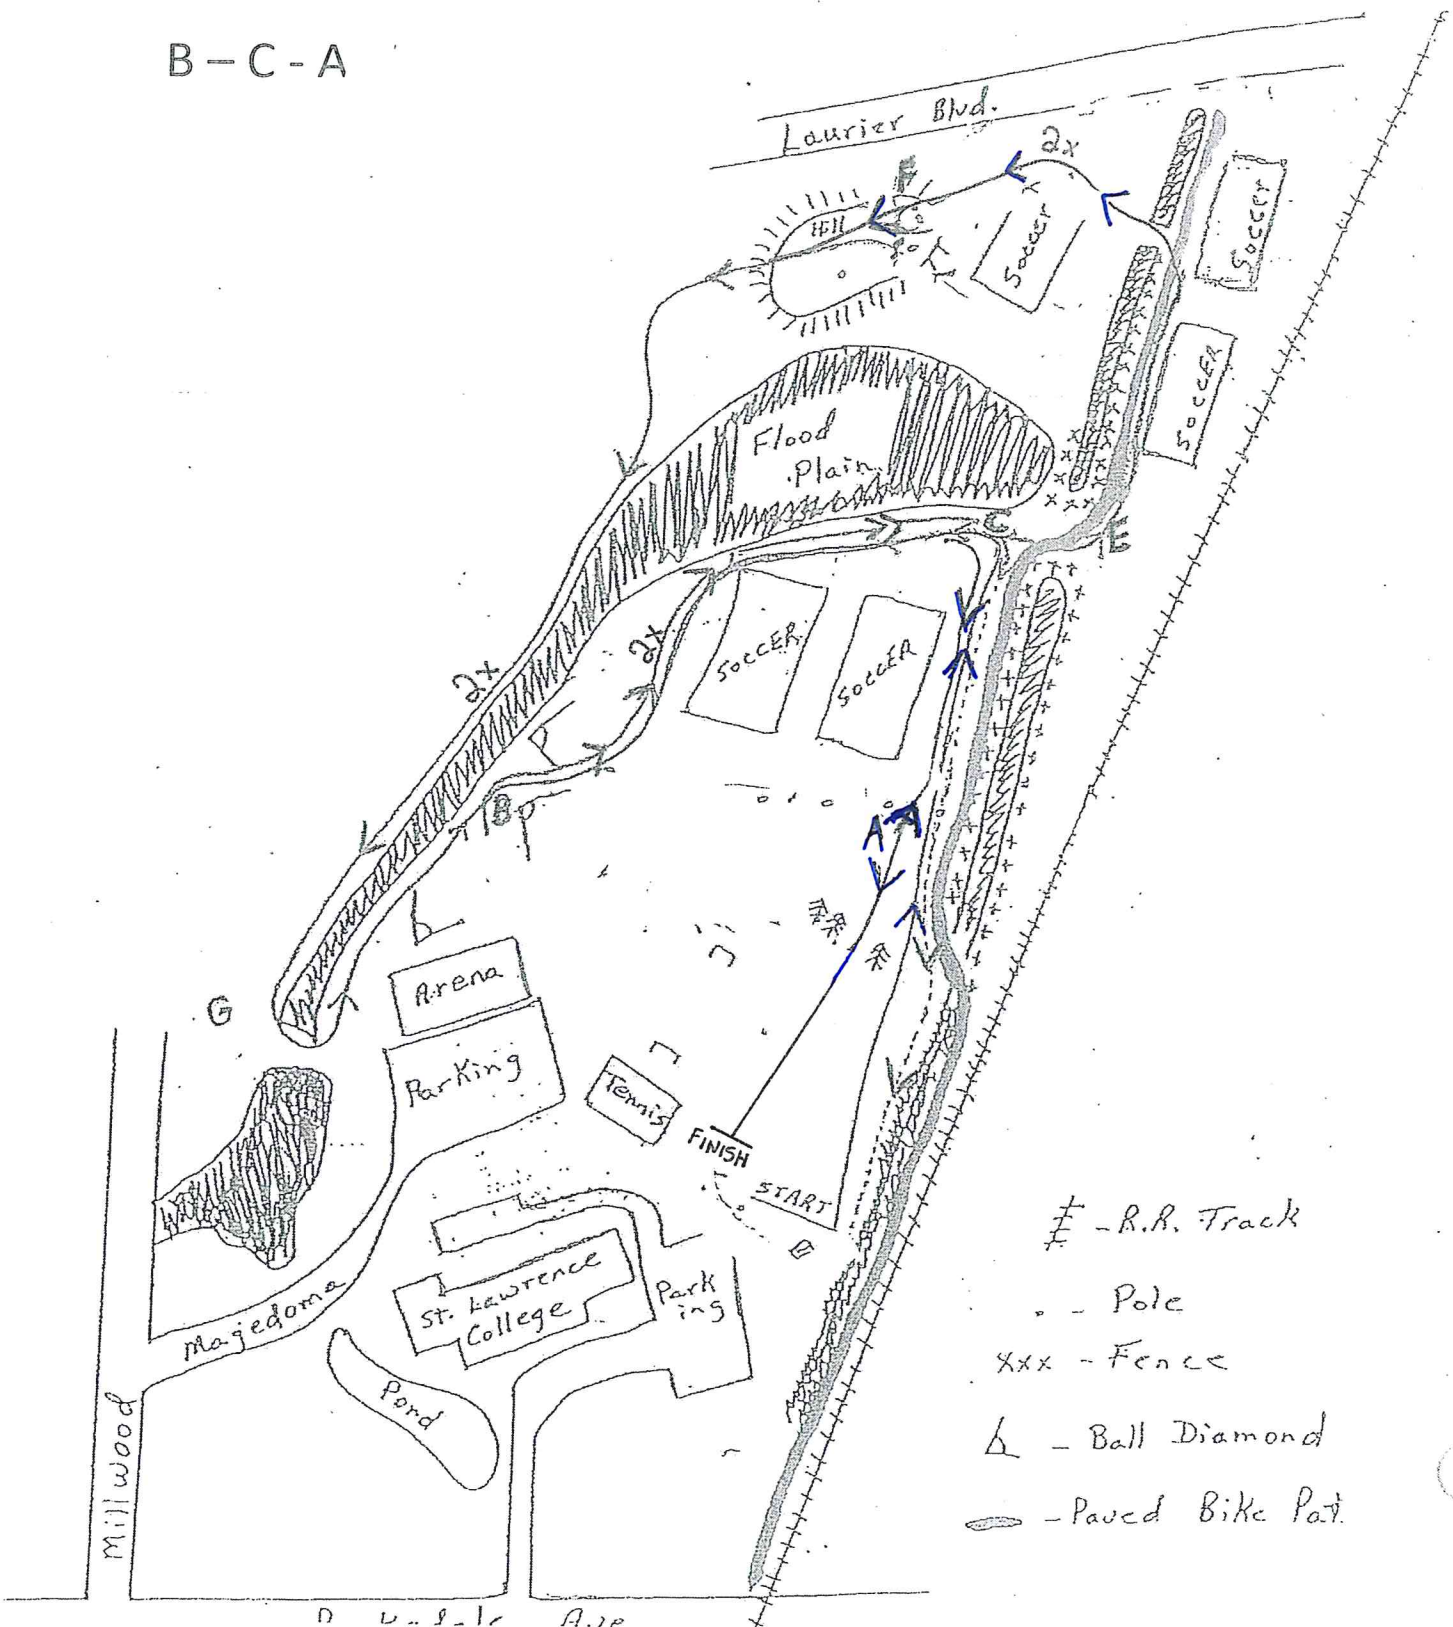

U16 Course 4.0km

A-B-C-F-G-B-C-A

4th Annual Leeds & Grenville Youth Championships

U18 Course 5.0km (No Soccer Field 1x hill each loop)

A-C-E-F-G-B-C-E-F-G-

B-C-A

4th Annual Leeds & Grenville Youth Championships

U20 Course 6.0km (Soccer Field Included 2x Hill each loop)

A-B-C-E-F-G-B-C-E-F-G-

B-C-A