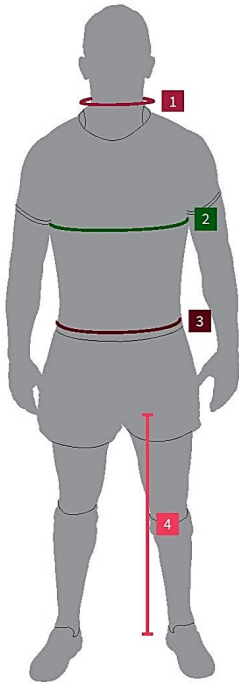

Please note: All values are body measurements

WOMENS

	XXXS	XXS	XS	S	M	L	XL	XXL	XXXL	XXXXL
Chest	28"	30"	32"	34"	36"	38"	40"	42"	44"	46"
Waist	22"	24"	26"	28"	30"	32"	34"	36"	38"	40"
Inside Leg Short	28"									
Inside Leg Regular	30"									
Inside Leg Long	32"									
Inside Leg XLong	34"									
Inside Leg XXLong	36"									

Please note: All values are body measurements

BOYS | UNISEX KIDS

	XXS	XS	S	M	L	XL
Height	41"	45½"	50½"	55"	60"	64½"
Chest	22"	24"	26"	28"	30"	32"
Waist	22"	23"	24"	25"	26"	27"
Inside Leg	16½"	19¼"	21⅝"	24"	26⅜"	28⅝"

Please note: All values are body measurements

GIRLS

	XXS	XS	S	M	L	XL
Height	41"	45½"	50½"	55"	60"	64½"
Chest	22"	24"	26"	28"	30"	32"
Waist	22"	23"	24"	24½"	25"	26"
Inside Leg	16½"	19¼"	21⅝"	24"	26⅜"	28⅝"

MENS | UNISEX ADULT

- 1. NECK**
Measure around the base of the neck where the collar sits, allow for comfort.
- 2. CHEST**
Measure the chest at the fullest part.
- 3. WAIST**
Measure around the natural waist line.
- 4. INSIDE LEG**
Measure from the crotch to the floor, standing barefoot.