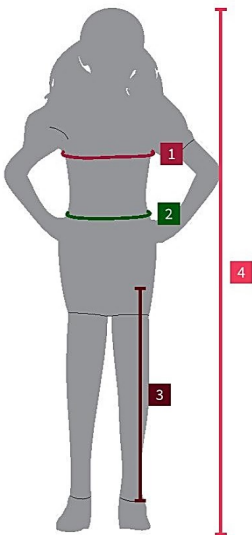

Please note: All values are body measurements

BOYS | UNISEX KIDS

	XXS	XS	S	M	L	XL
Height	41"	45½"	50½"	55"	60"	64½"
Chest	22"	24"	26"	28"	30"	32"
Waist	22"	23"	24"	25"	26"	27"
Inside Leg	16½"	19¼"	21⅝"	24"	26⅜"	28⅝"

Please note: All values are body measurements

GIRLS

	XXS	XS	S	M	L	XL
Height	41"	45½"	50½"	55"	60"	64½"
Chest	22"	24"	26"	28"	30"	32"
Waist	22"	23"	24"	24½"	25"	26"
Inside Leg	16½"	19¼"	21⅝"	24"	26⅜"	28⅝"

MENS | UNISEX ADULT

- 1. NECK**
Measure around the base of the neck where the collar sits, allow for comfort.
- 2. CHEST**
Measure the chest at the fullest part.
- 3. WAIST**
Measure around the natural waist line.
- 4. INSIDE LEG**
Measure from the crotch to the floor, standing barefoot.

WOMENS

- 1. CHEST**
Measure under the bust.
- 2. WAIST**
Measure around the natural waist line.
- 3. INSIDE LEG**
Measure from the crotch to the floor, standing barefoot.

BOYS | GIRLS | UNISEX KIDS

- 1. CHEST**
Position tape close to underarms, measure the chest at the fullest part.
- 2. WAIST**
Measure around the natural waist line.
- 3. INSIDE LEG**
Measure from the crotch to the floor, standing barefoot.
- 4. HEIGHT**
Measure from the top of the head to the ground, with feet together, standing barefoot.