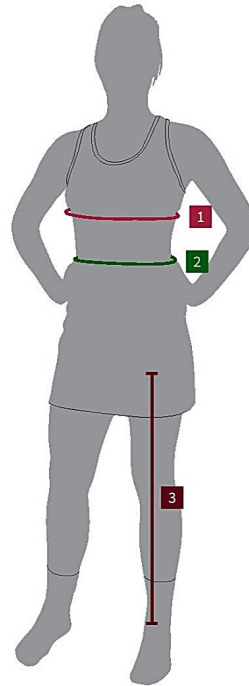

Please note: All values are body measurements

BOYS | UNISEX KIDS

	XXS	XS	S	M	L	XL
Height	41"	45½"	50½"	55"	60"	64½"
Chest	22"	24"	26"	28"	30"	32"
Waist	22"	23"	24"	25"	26"	27"
Inside Leg	16½"	19¼"	21⅝"	24"	26⅜"	28⅝"

Please note: All values are body measurements

GIRLS

	XXS	XS	S	M	L	XL
Height	41"	45½"	50½"	55"	60"	64½"
Chest	22"	24"	26"	28"	30"	32"
Waist	22"	23"	24"	24½"	25"	26"
Inside Leg	16½"	19¼"	21⅝"	24"	26⅜"	28⅝"

MENS | UNISEX ADULT

- 1. NECK**
Measure around the base of the neck where the collar sits, allow for comfort.
- 2. CHEST**
Measure the chest at the fullest part.
- 3. WAIST**
Measure around the natural waist line.
- 4. INSIDE LEG**
Measure from the crotch to the floor, standing barefoot.

WOMENS

- 1. CHEST**
Measure under the bust.
- 2. WAIST**
Measure around the natural waist line.
- 3. INSIDE LEG**
Measure from the crotch to the floor, standing barefoot.

BOYS | GIRLS | UNISEX KIDS

- 1. CHEST**
Position tape close to underarms, measure the chest at the fullest part.
- 2. WAIST**
Measure around the natural waist line.
- 3. INSIDE LEG**
Measure from the crotch to the floor, standing barefoot.
- 4. HEIGHT**
Measure from the top of the head to the ground, with feet together, standing barefoot.