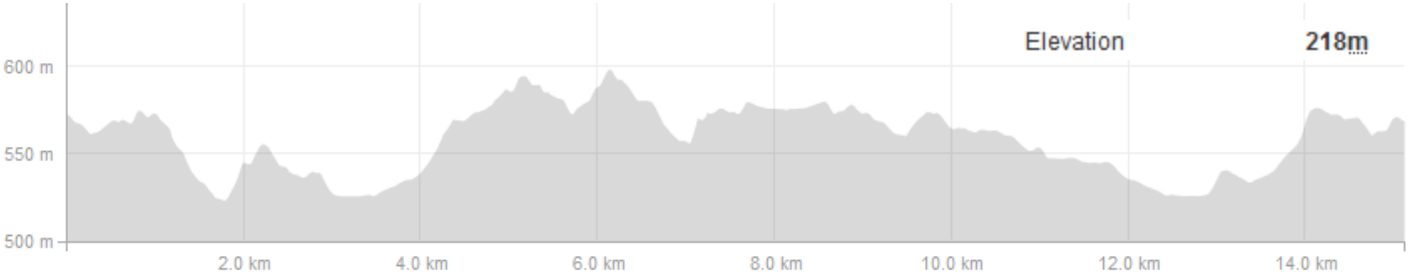

BLACKWELL DAIRY 15km RUN

ELEVATION PROFILE