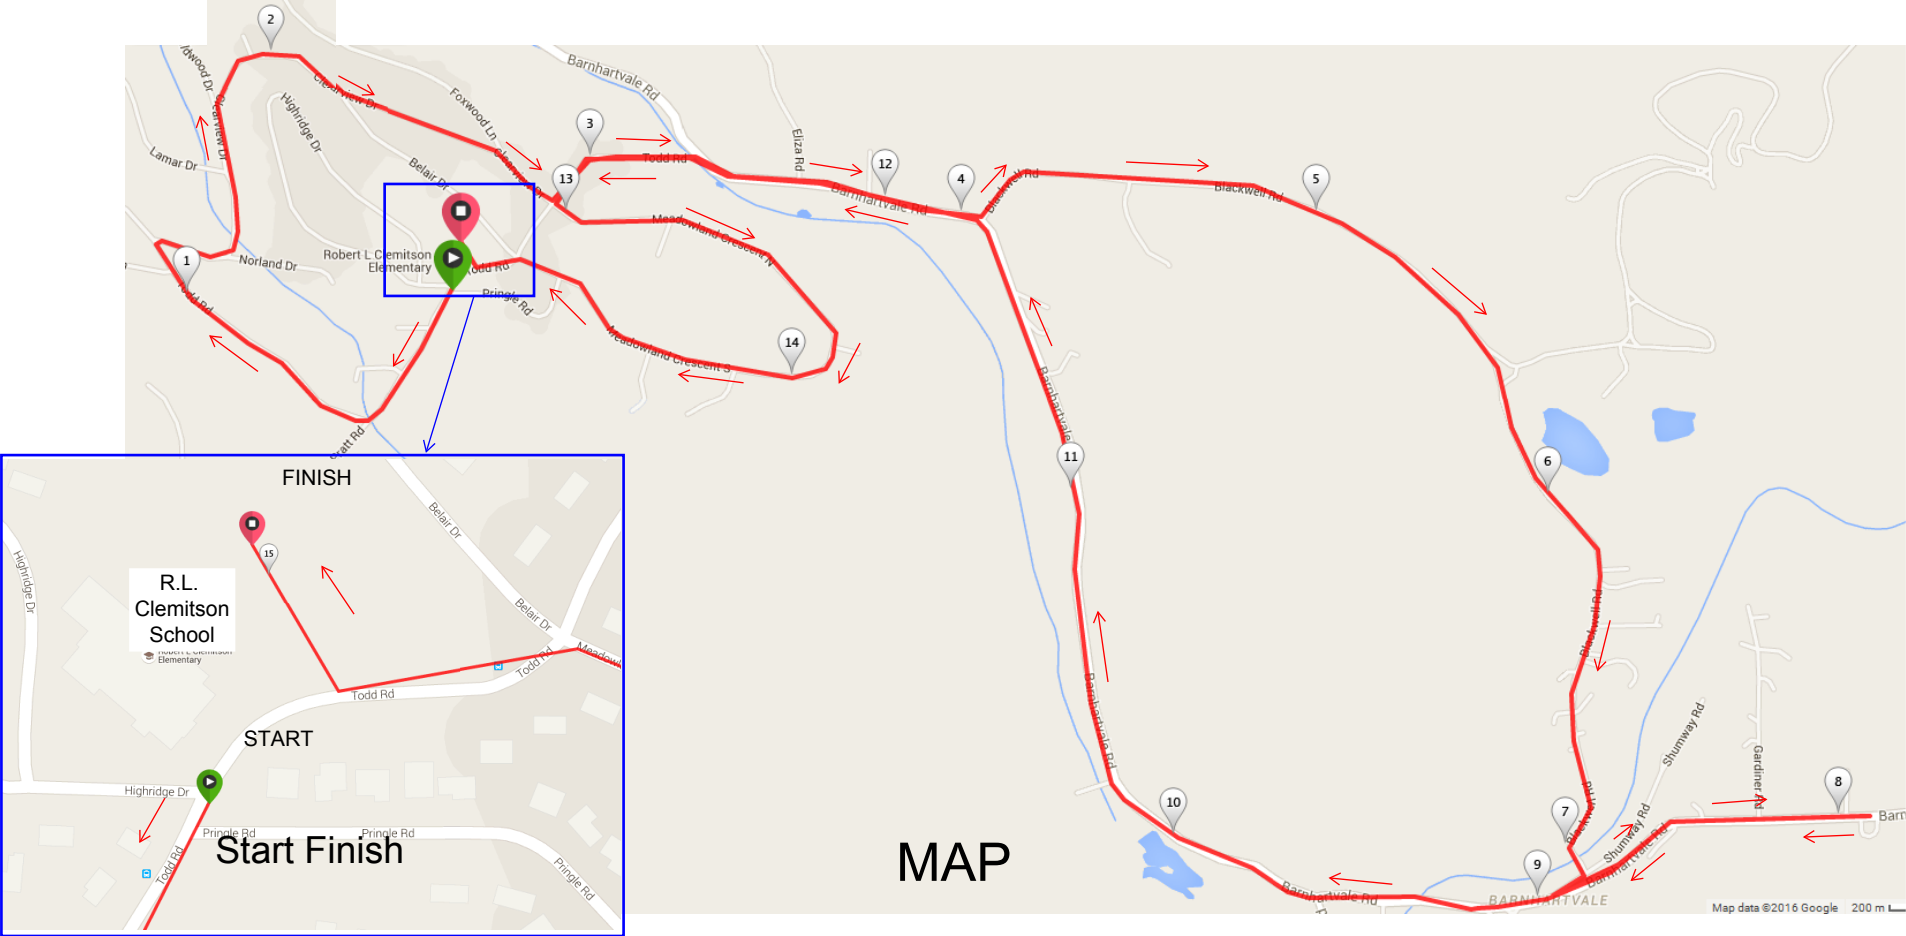

BLACKWELL DAIRY 15km RUN

ELEVATION PROFILE